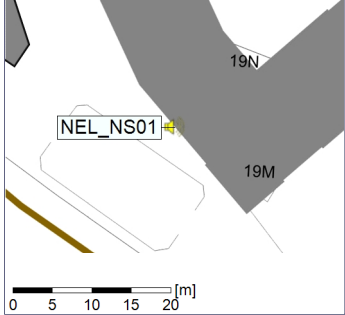

Project: Kronos Sydhavnen
Construction: Ny Ellebjerg
Location: N-V

Plan View

Remarks

...

Noise Time Related Diagram

10/04/2023
11/04/2023

○ NEL_NS01

Project: Kronos Sydhavnen
Construction: Ny Ellebjerg
Location: N-V

Plan View

Remarks

...

Noise Time Related Diagram

11/04/2023
12/04/2023

○○○ NEL_NS01

Project: Kronos Sydhavnen
Construction: Ny Ellebjerg
Location: N-V

Plan View

○○○ NEL_NS01

Project: Kronos Sydhavnen
Construction: Ny Ellebjerg
Location: N-V

Plan View

Remarks

...

Noise Time Related Diagram

16/04/2023
17/04/2023

○○○ NEL_NS01