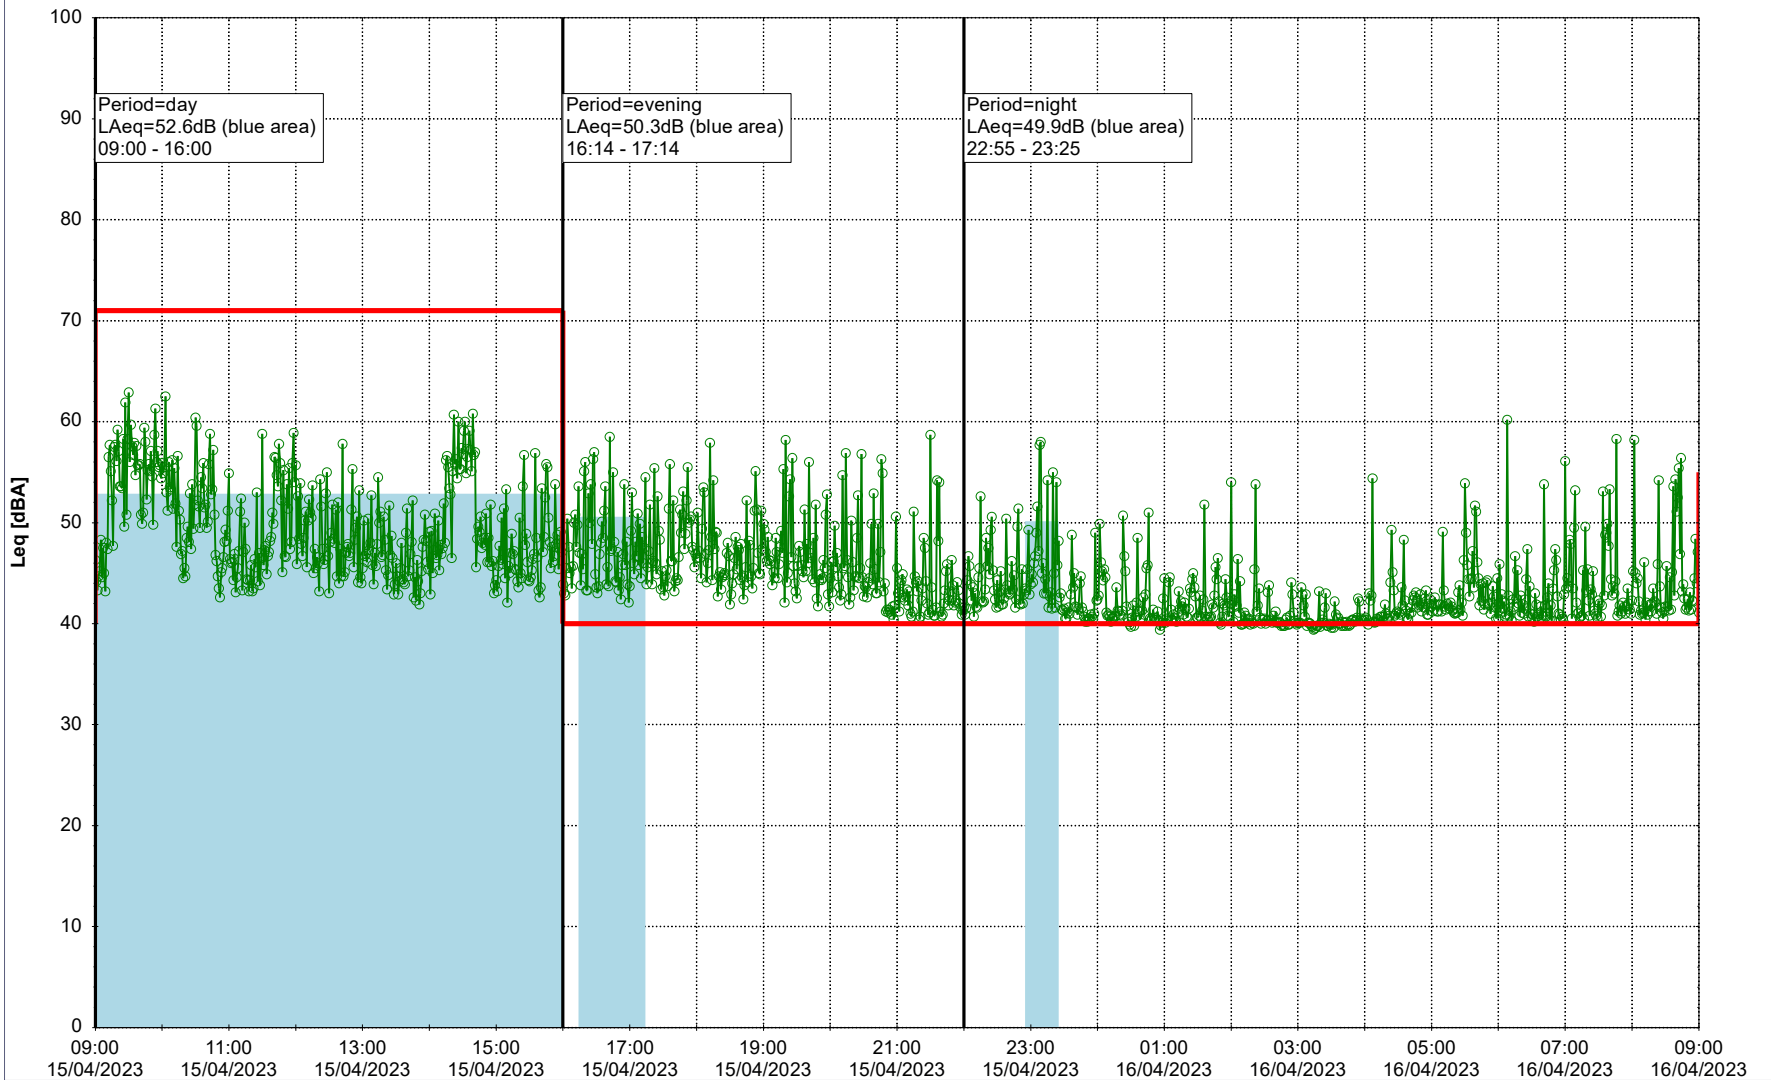

○○○ NEL_NS01

Remarks

...

Project: Kronos Sydhavnen
Construction: Ny Ellebjerg
Location: N-V

Plan View

Remarks

...

Noise Time Related Diagram

14/04/2023
15/04/2023

○○○○ NEL_NS01

Project: Kronos Sydhavnen
Construction: Ny Ellebjerg
Location: N-V

Plan View

Remarks

...

Noise Time Related Diagram

15/04/2023
16/04/2023

○○○ NEL_NS01

Project: Kronos Sydhavnen
Construction: Ny Ellebjerg
Location: N-V

Plan View

Remarks

...

Noise Time Related Diagram

16/04/2023
17/04/2023

○○○ NEL_NS01