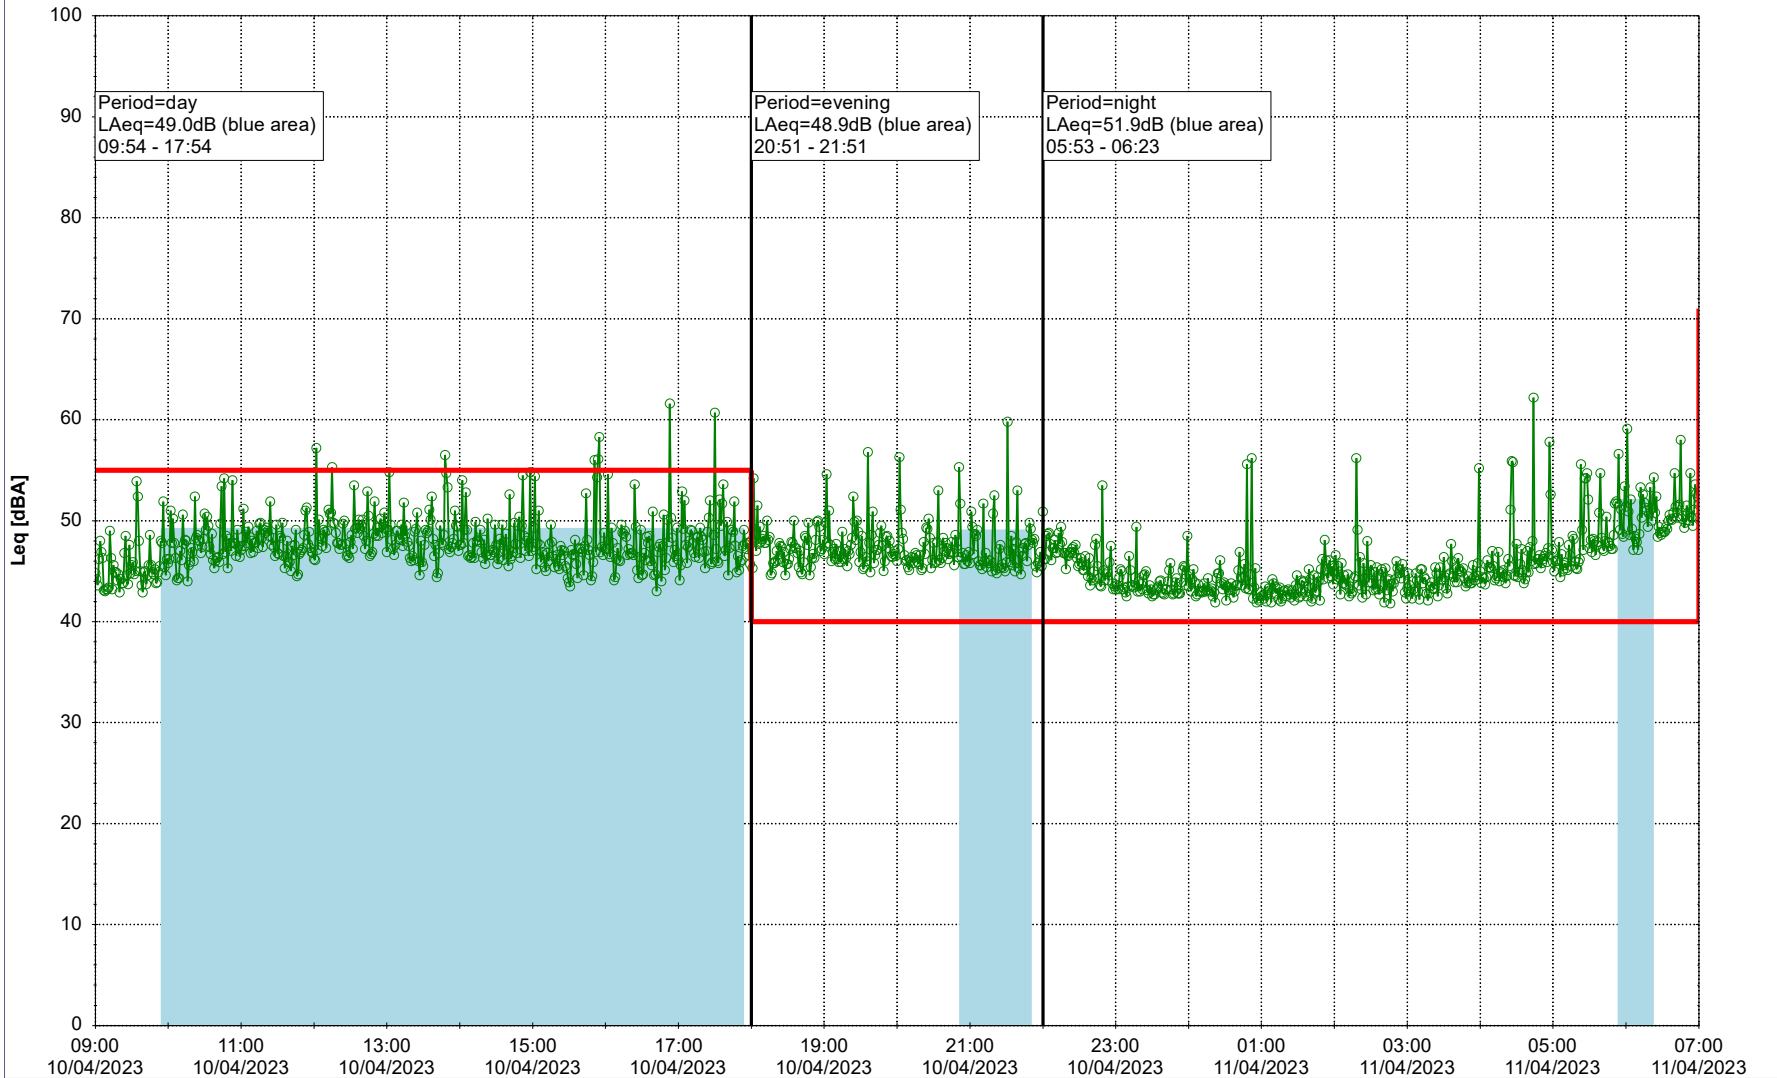

Project: Kronos Sydhavnen
Construction: Ny Ellebjerg
Location: N-V

Plan View

Remarks

...

Noise Time Related Diagram

10/04/2023
11/04/2023

○ NEL_NS01

Project: Kronos Sydhavnen
Construction: Ny Ellebjerg
Location: N-V

Plan View

Remarks

...

Noise Time Related Diagram

11/04/2023
12/04/2023

○○○ NEL_NS01

Project: Kronos Sydhavnen
Construction: Ny Ellebjerg
Location: N-V

Plan View

○○○ NEL_NS01

Remarks

...

Project: Kronos Sydhavnen
Construction: Ny Ellebjerg
Location: N-V

Plan View

Remarks

...

Noise Time Related Diagram

○○○ NEL_NS01

Project: Kronos Sydhavnen
Construction: Ny Ellebjerg
Location: N-V

Plan View

Remarks

...

Noise Time Related Diagram

16/04/2023
17/04/2023

○○○ NEL_NS01