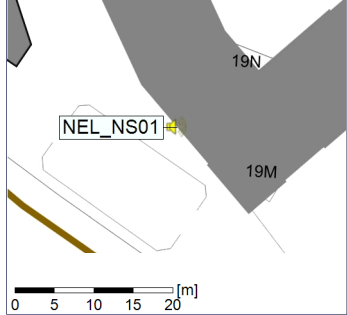

Project: Kronos Sydhavnen
Construction: Ny Ellebjerg
Location: N-V

Plan View

Remarks

...

Noise Time Related Diagram

10/04/2023
11/04/2023

○ NEL_NS01

Project: Kronos Sydhavnen
Construction: Ny Ellebjerg
Location: N-V

Plan View

Remarks

...

Noise Time Related Diagram

11/04/2023
12/04/2023

○○○ NEL_NS01

Project: Kronos Sydhavnen
Construction: Ny Ellebjerg
Location: N-V

Plan View

○○○ NEL_NS01

Project: Kronos Sydhavnen
Construction: Ny Ellebjerg
Location: N-V

Plan View

Remarks

...

Noise Time Related Diagram

16/04/2023
17/04/2023

○○○ NEL_NS01