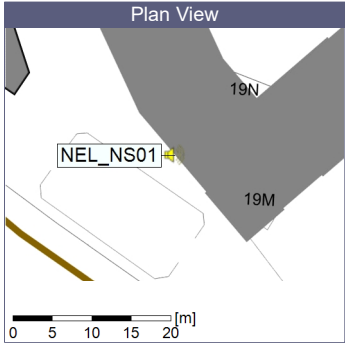

Project: Kronos Sydhavnen
Construction: Ny Ellebjerg
Location: N-V

13/04/2023
14/04/2023

Noise Time Related Diagram

○○○ NEL_NS01