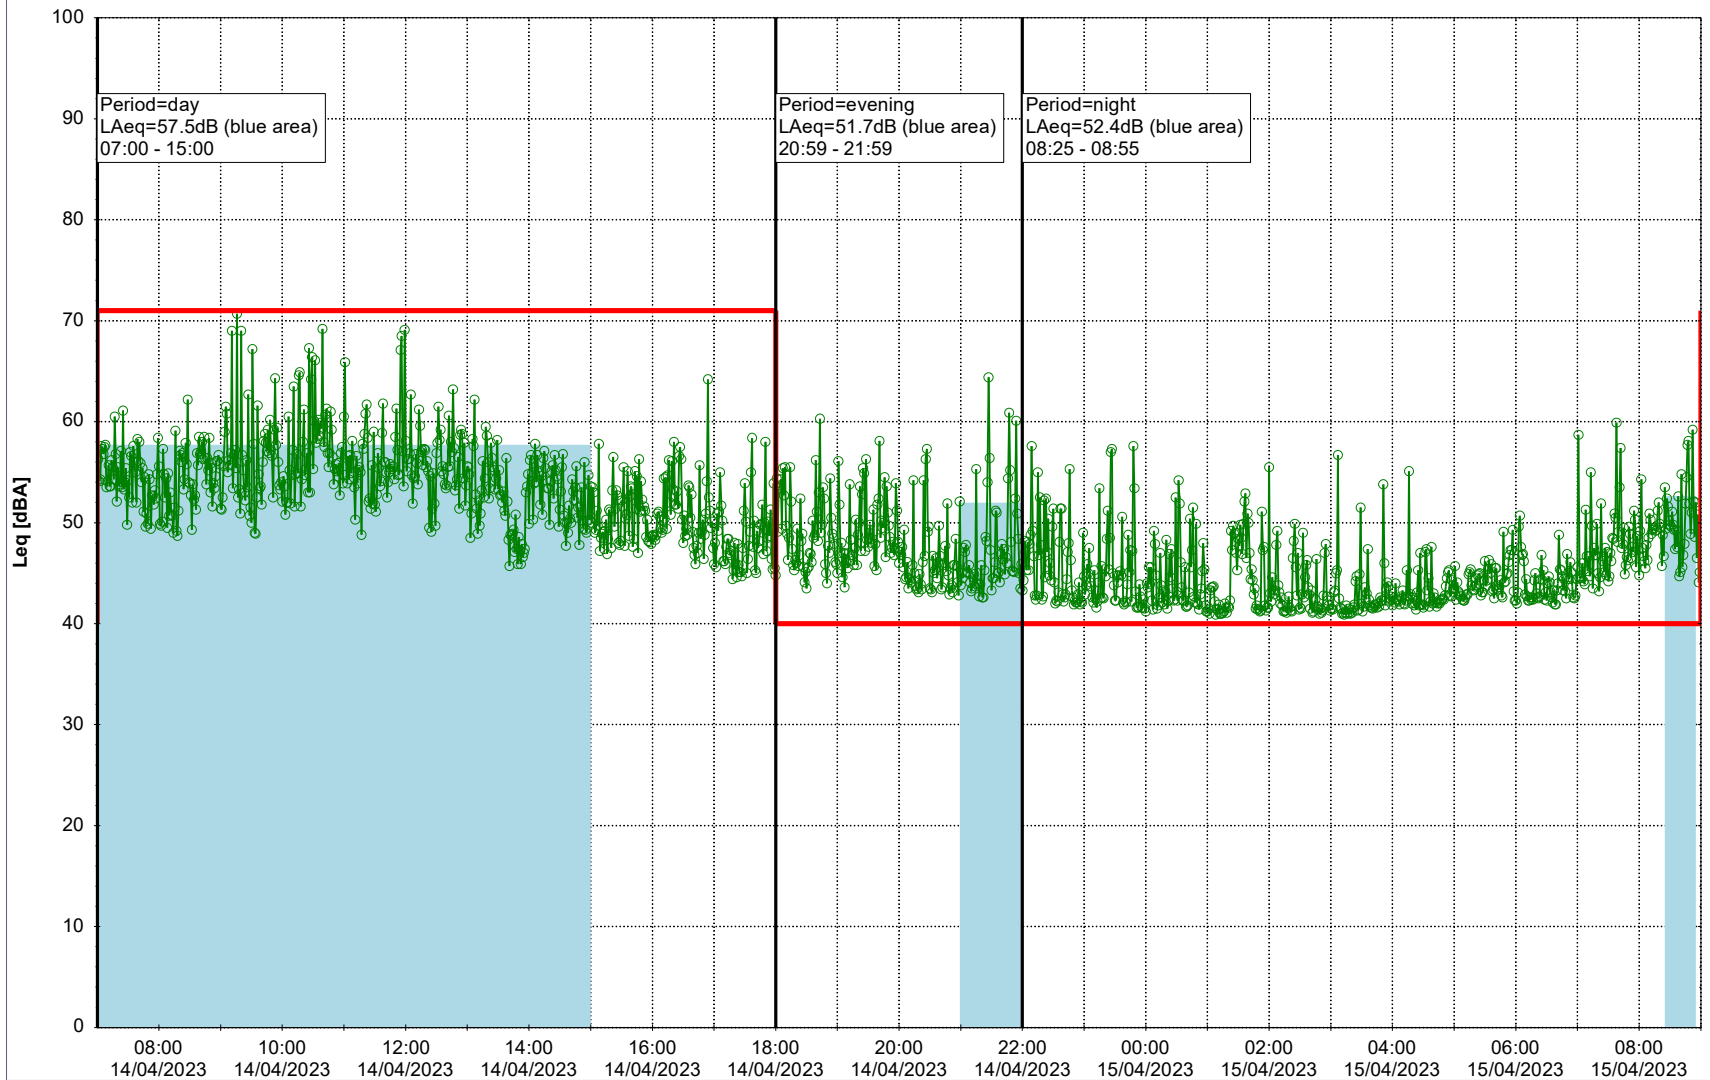

○○○ NEL_NS01

Remarks

...

Project: Kronos Sydhavnen
Construction: Ny Ellebjerg
Location: N-V

Plan View

Remarks

...

Noise Time Related Diagram

14/04/2023
15/04/2023

○○○○ NEL_NS01

Project: Kronos Sydhavnen
Construction: Ny Ellebjerg
Location: N-V

Plan View

Remarks

...

Noise Time Related Diagram

15/04/2023
16/04/2023

○○○ NEL_NS01

Project: Kronos Sydhavnen
Construction: Ny Ellebjerg
Location: N-V

Plan View

Remarks

...

Noise Time Related Diagram

16/04/2023
17/04/2023

○○○ NEL_NS01