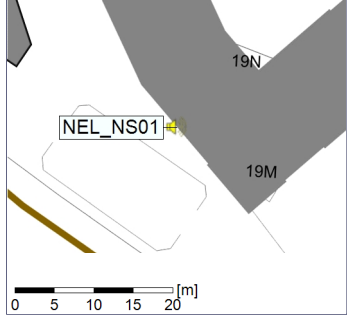

○○○ NEL_NS01

Remarks

...

Project: Kronos Sydhavnen
Construction: Ny Ellebjerg
Location: N-V

Plan View

Remarks

...

Noise Time Related Diagram