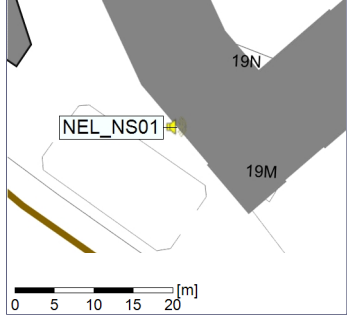

14/04/2023
15/04/2023

○○○○ NEL_NS01

Project: Kronos Sydhavnen
Construction: Ny Ellebjerg
Location: N-V

Plan View

Remarks

...

Noise Time Related Diagram

15/04/2023
16/04/2023