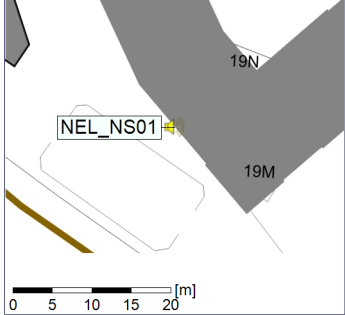

Plan View

Remarks

...

Noise Time Related Diagram

11/04/2023
12/04/2023

○○○ NEL_NS01

Project: Kronos Sydhavnen
Construction: Ny Ellebjerg
Location: N-V

Plan View

○○○ NEL_NS01

Project: Kronos Sydhavnen
Construction: Ny Ellebjerg
Location: N-V

Plan View

Remarks

...

Noise Time Related Diagram

16/04/2023
17/04/2023

○○○ NEL_NS01