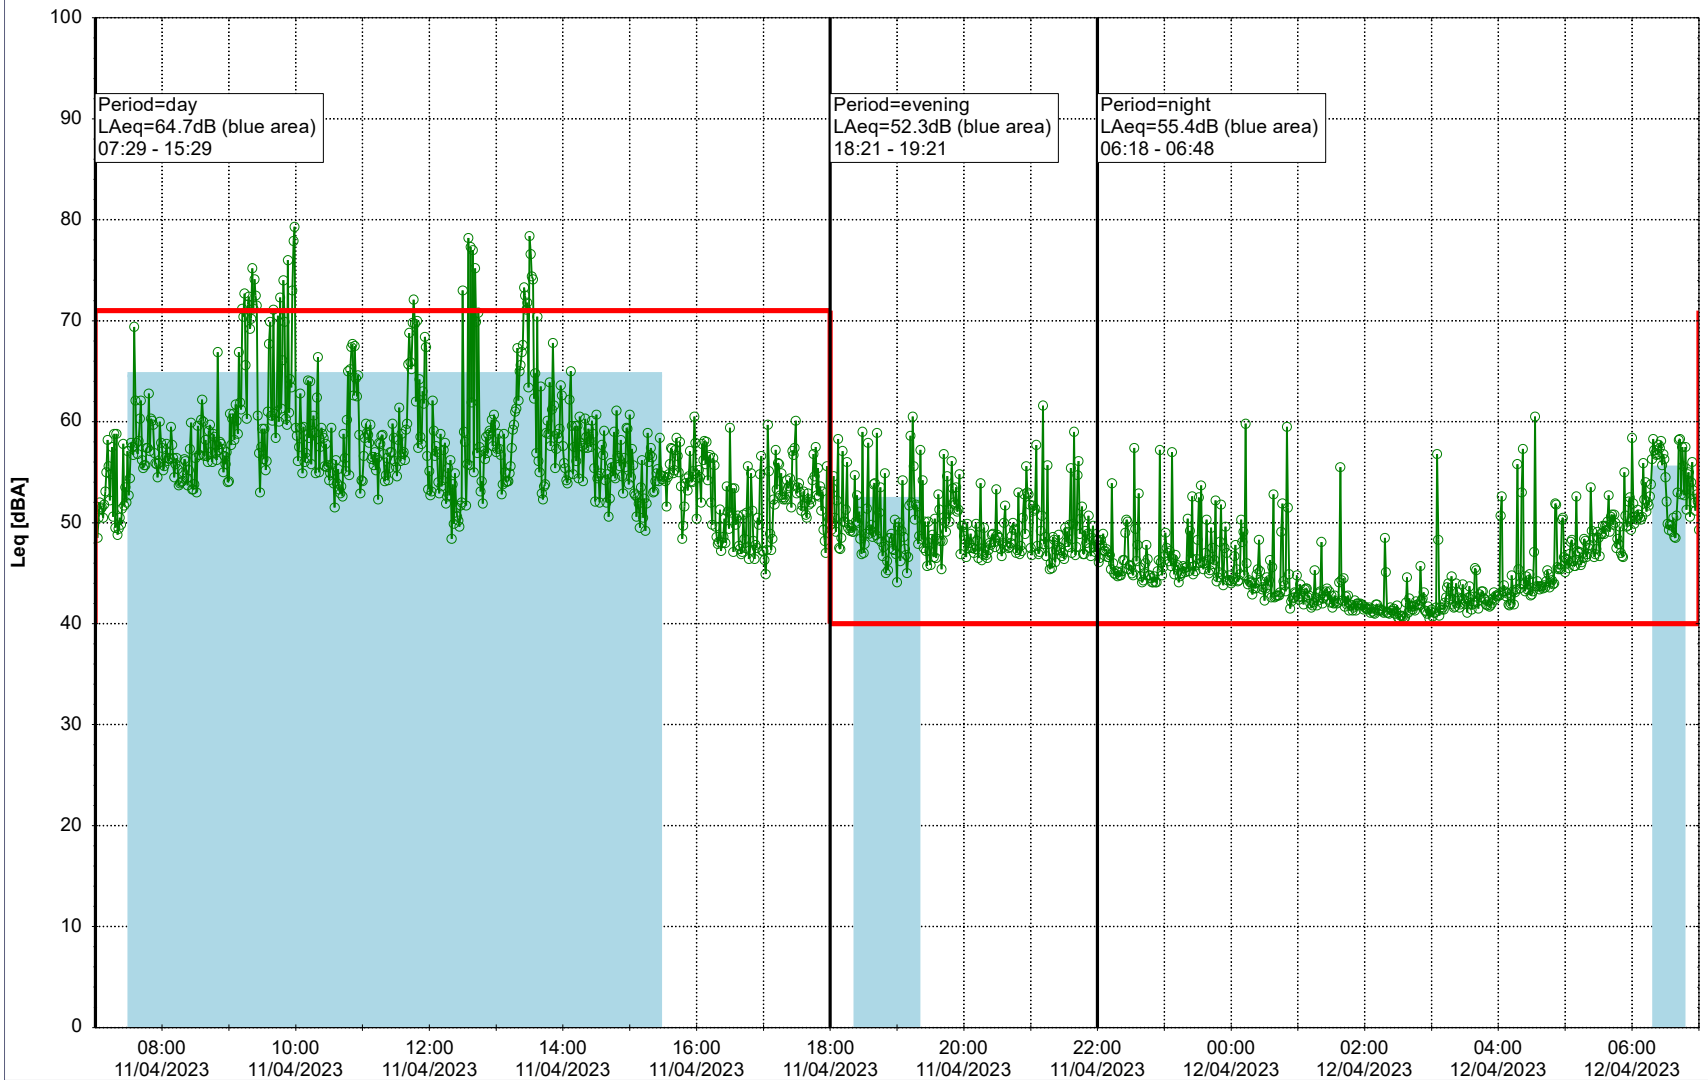

Plan View

Remarks

...

Noise Time Related Diagram

11/04/2023
12/04/2023

○○○ NEL_NS01

Project: Kronos Sydhavnen
Construction: Ny Ellebjerg
Location: N-V

Plan View

Remarks

...

Noise Time Related Diagram

12/04/2023
13/04/2023

○○○ NEL_NS01

Project: Kronos Sydhavnen
Construction: Ny Ellebjerg
Location: N-V

13/04/2023
14/04/2023

Noise Time Related Diagram

○○○ NEL_NS01

Remarks

...

Project: Kronos Sydhavnen
Construction: Ny Ellebjerg
Location: N-V

Plan View

Remarks

...

Noise Time Related Diagram

○○○ NEL_NS01

Project: Kronos Sydhavnen
Construction: Ny Ellebjerg
Location: N-V

Plan View

Remarks

...

Noise Time Related Diagram

16/04/2023
17/04/2023

○○○ NEL_NS01