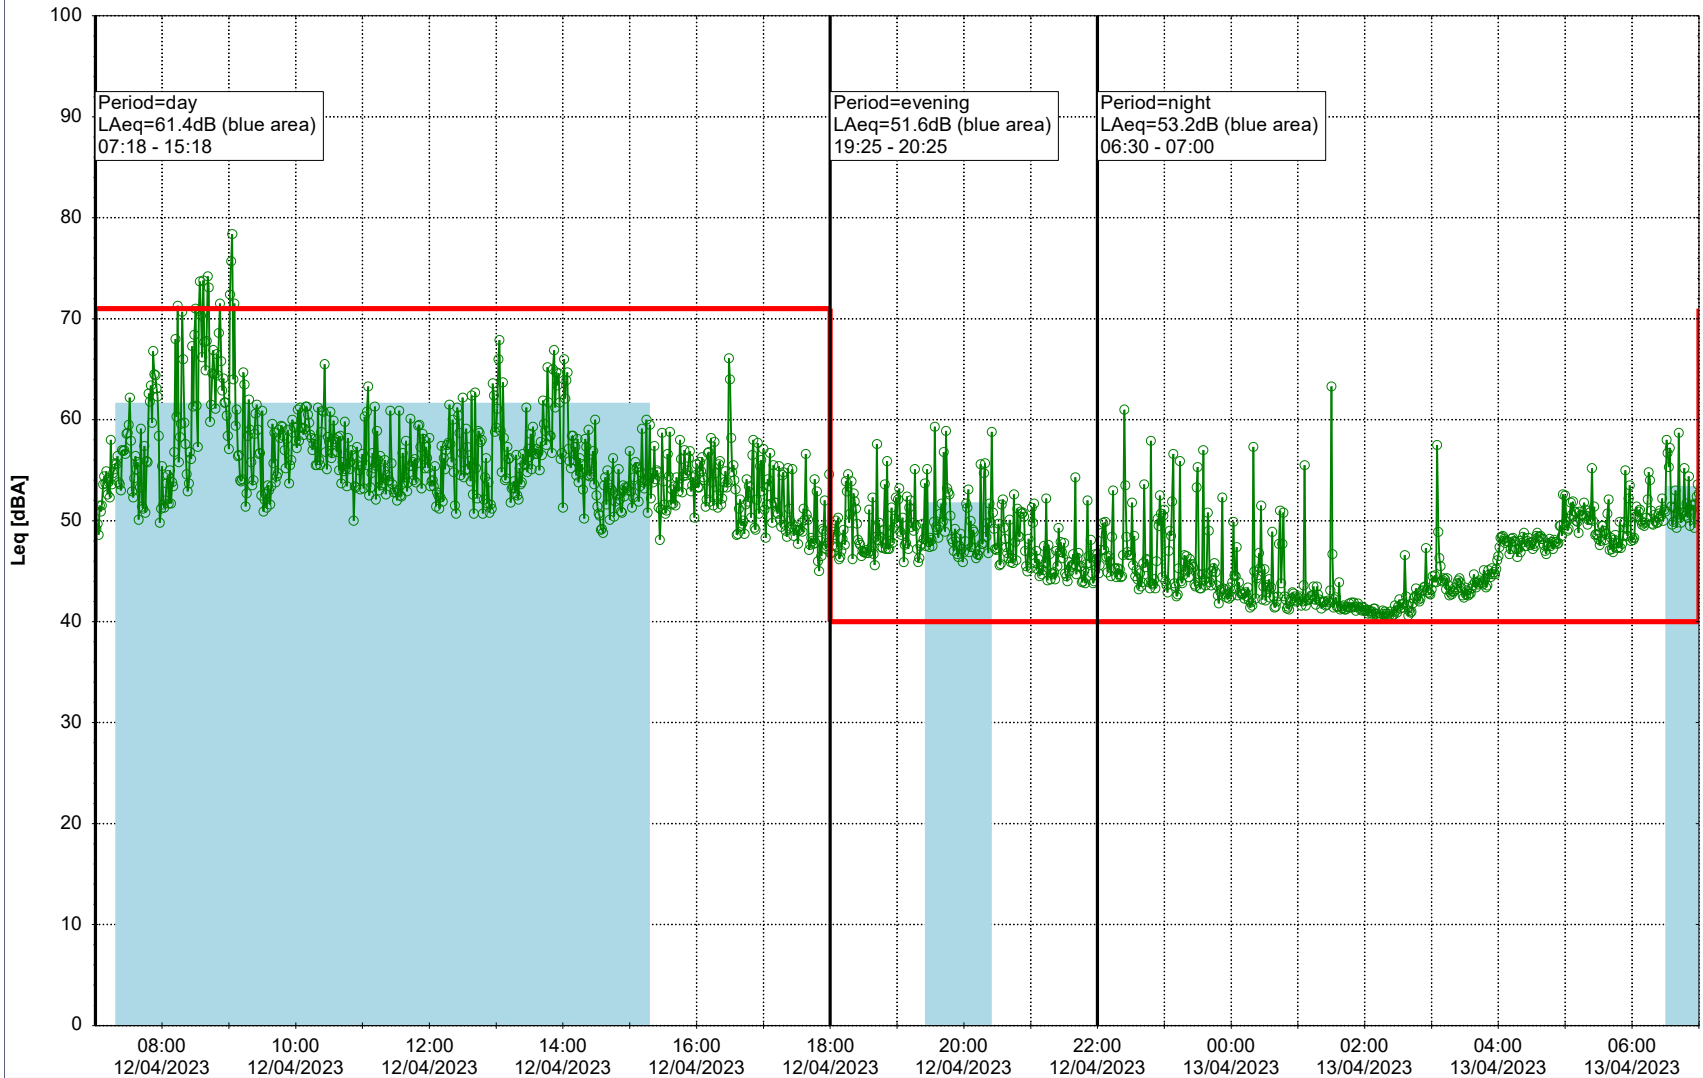

Plan View

Remarks

...

Noise Time Related Diagram

11/04/2023
12/04/2023

○○○ NEL_NS01

Project: Kronos Sydhavnen
Construction: Ny Ellebjerg
Location: N-V

Plan View

Remarks

...

Noise Time Related Diagram

12/04/2023
13/04/2023

○○○ NEL_NS01

Project: Kronos Sydhavnen
Construction: Ny Ellebjerg
Location: N-V

13/04/2023
14/04/2023

Noise Time Related Diagram

○○○ NEL_NS01

Remarks

...

Project: Kronos Sydhavnen
Construction: Ny Ellebjerg
Location: N-V

Plan View

Remarks

...

Noise Time Related Diagram

○○○ NEL_NS01

Project: Kronos Sydhavnen
Construction: Ny Ellebjerg
Location: N-V

Plan View

Remarks

...

Noise Time Related Diagram

16/04/2023
17/04/2023

○○○ NEL_NS01