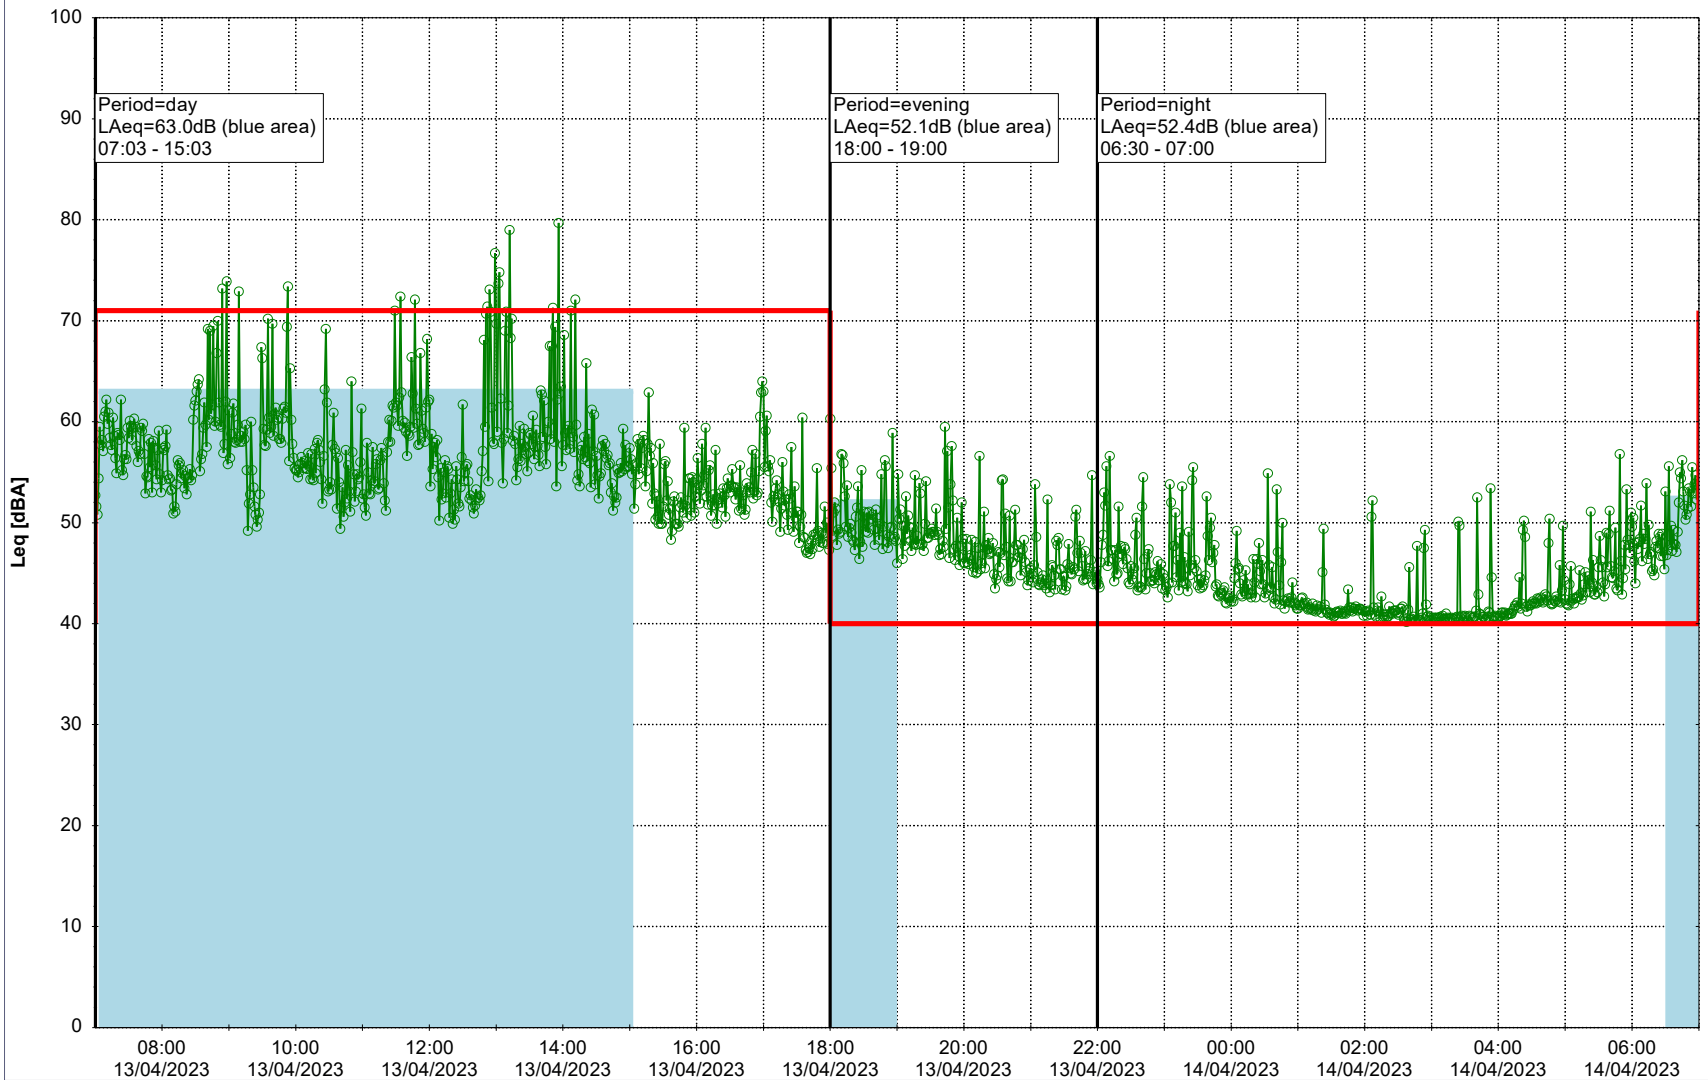

Remarks

...

Noise Time Related Diagram

12/04/2023
13/04/2023

○○○ NEL_NS01

Project: Kronos Sydhavnen
Construction: Ny Ellebjerg
Location: N-V

13/04/2023
14/04/2023

Noise Time Related Diagram

○○○ NEL_NS01

Remarks

...

Project: Kronos Sydhavnen
Construction: Ny Ellebjerg
Location: N-V

Plan View

Remarks

...

Noise Time Related Diagram

14/04/2023
15/04/2023

○○○○ NEL_NS01

Project: Kronos Sydhavnen
Construction: Ny Ellebjerg
Location: N-V

Plan View

Remarks

...

Noise Time Related Diagram

15/04/2023
16/04/2023

○○○ NEL_NS01

Project: Kronos Sydhavnen
Construction: Ny Ellebjerg
Location: N-V

Plan View

Remarks

...

Noise Time Related Diagram

16/04/2023
17/04/2023

○○○ NEL_NS01