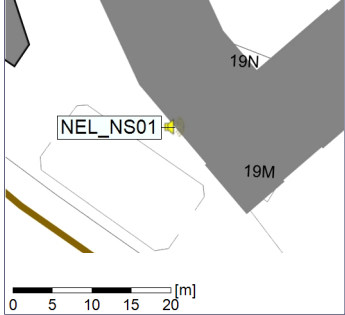

○○○ NEL_NS01

Project: Kronos Sydhavnen
Construction: Ny Ellebjerg
Location: N-V

Plan View

Remarks

...

Noise Time Related Diagram

16/04/2023
17/04/2023

○○○ NEL_NS01