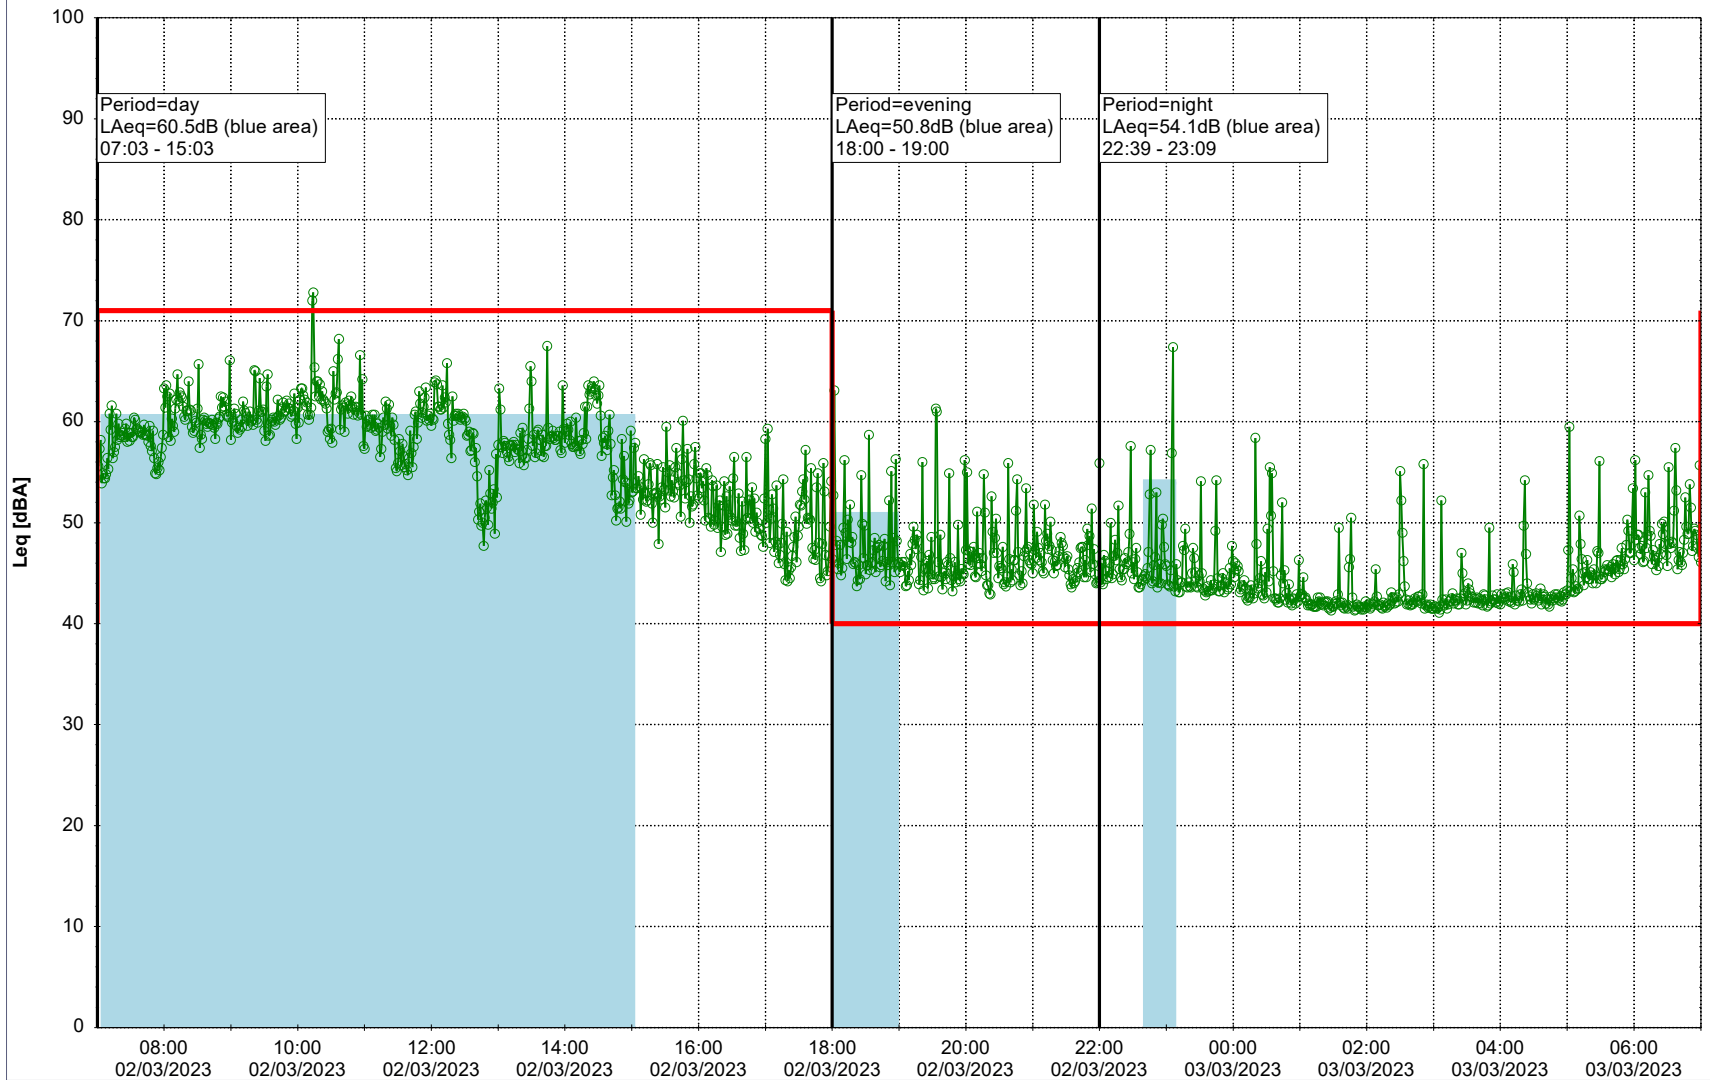

Remarks

...

Noise Time Related Diagram

01/03/2023
02/03/2023

○ ○ ○ ○ NEL_NS01

Project: Kronos Sydhavnen
Construction: Ny Ellebjerg
Location: N-V

02/03/2023
03/03/2023

Plan View

Remarks

...

Noise Time Related Diagram

○○○ NEL_NS01

Project: Kronos Sydhavnen
Construction: Ny Ellebjerg
Location: N-V

Plan View

Noise Time Related Diagram

03/03/2023
04/03/2023

○○○ NEL_NS01

Project: Kronos Sydhavnen
Construction: Ny Ellebjerg
Location: N-V

Plan View

Remarks

...

Noise Time Related Diagram

04/03/2023
05/03/2023

○○○ NEL_NS01

Project: Kronos Sydhavnen
Construction: Ny Ellebjerg
Location: N-V

05/03/2023
06/03/2023

Plan View

Remarks

...

Noise Time Related Diagram

○○○ NEL_NS01