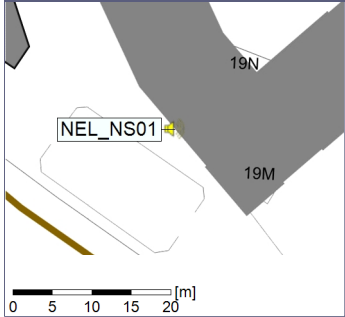

Project: Kronos Sydhavnen
Construction: Ny Ellebjerg
Location: N-V

02/03/2023
03/03/2023

Plan View