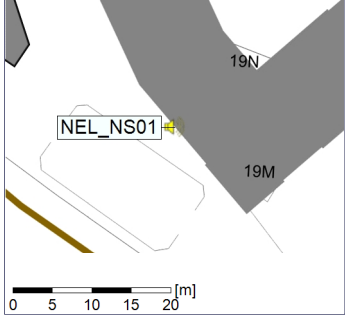

Remarks

...

Noise Time Related Diagram

○○○ NEL_NS01

Project: Kronos Sydhavnen
Construction: Ny Ellebjerg
Location: N-V

Plan View

Noise Time Related Diagram

03/03/2023
04/03/2023