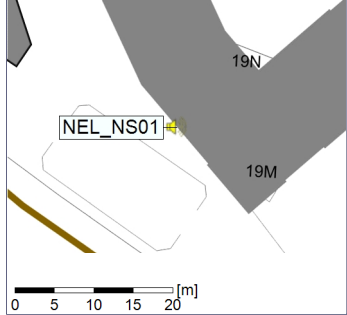

○○○ NEL_NS01

Project: Kronos Sydhavnen
Construction: Ny Ellebjerg
Location: N-V

Plan View

Remarks

...

Noise Time Related Diagram

04/03/2023
05/03/2023

○○○ NEL_NS01