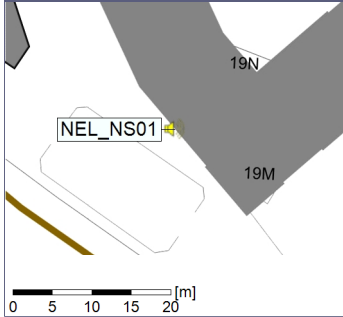

Project: Kronos Sydhavnen
Construction: Ny Ellebjerg
Location: N-V

05/03/2023
06/03/2023

Plan View