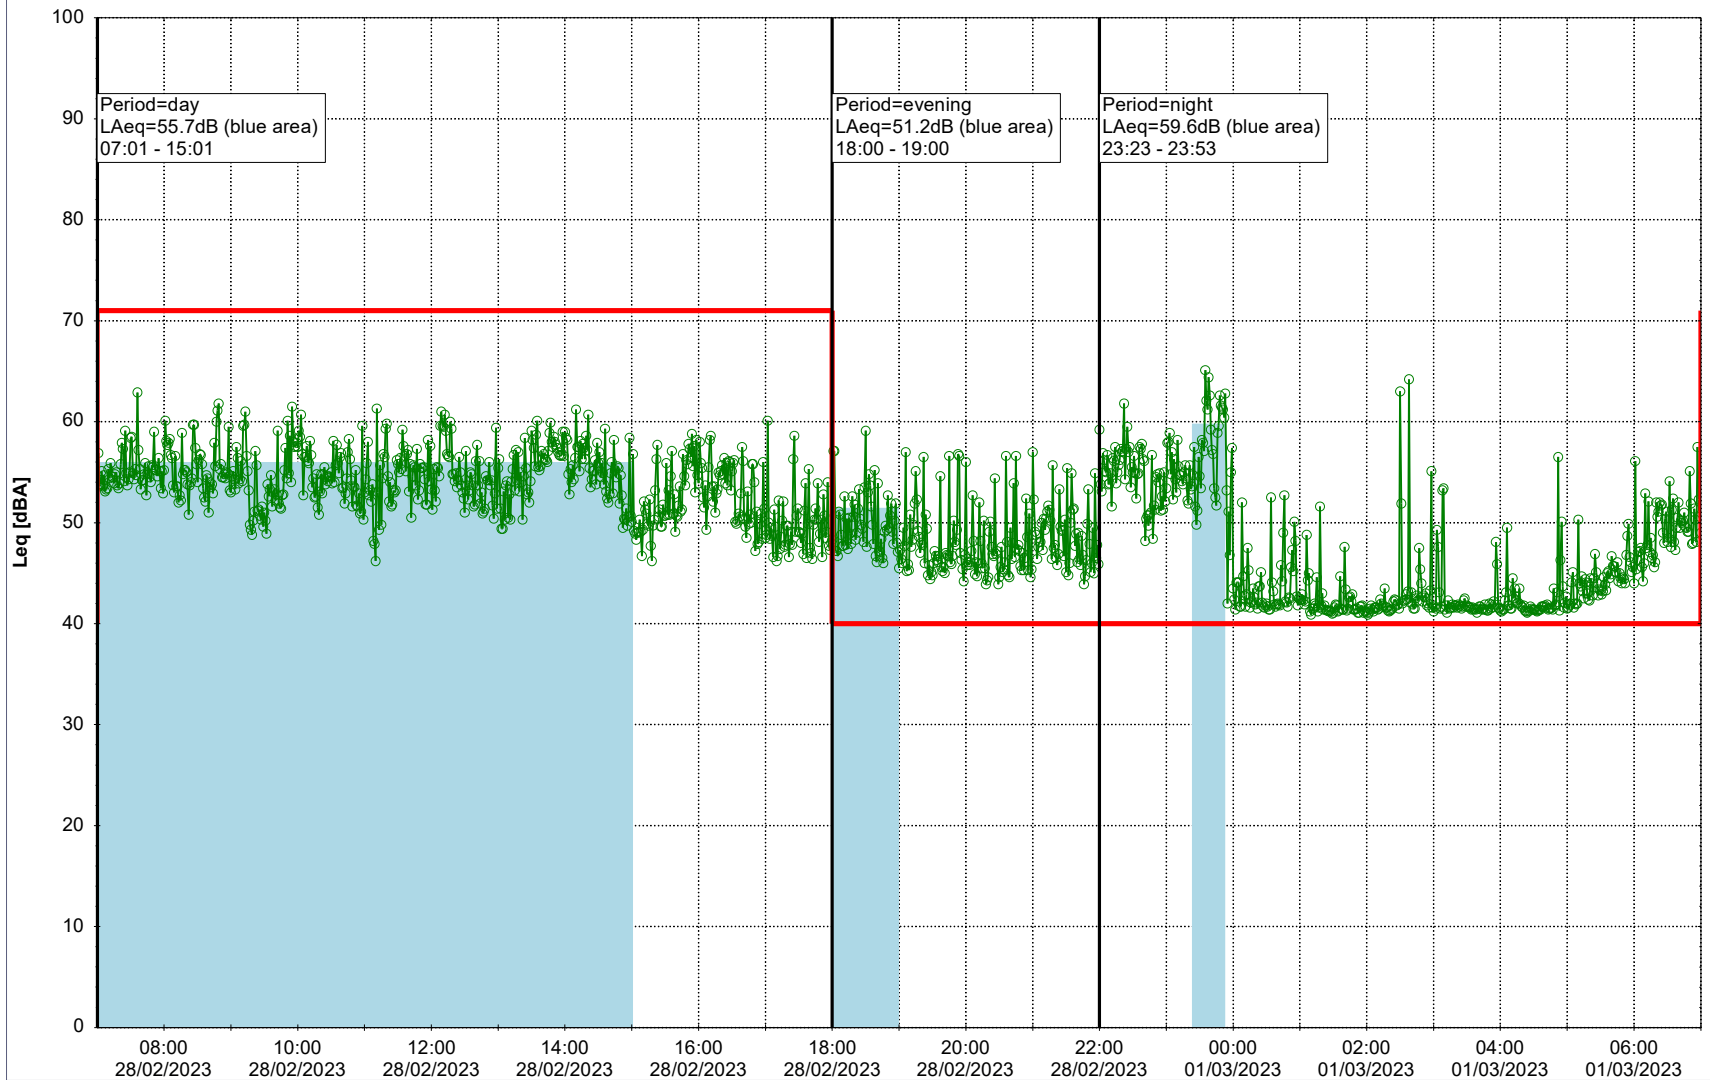

28/02/2023
01/03/2023

Plan View

Remarks

...

Noise Time Related Diagram

○○○ NEL_NS01

Project: Kronos Sydhavnen
Construction: Ny Ellebjerg
Location: N-V

Plan View

Remarks

...

Noise Time Related Diagram

01/03/2023
02/03/2023

○ ○ ○ ○ NEL_NS01

Project: Kronos Sydhavnen
Construction: Ny Ellebjerg
Location: N-V

02/03/2023
03/03/2023

Plan View

Remarks

...

Noise Time Related Diagram

○○○ NEL_NS01

Project: Kronos Sydhavnen
Construction: Ny Ellebjerg
Location: N-V

Plan View

Noise Time Related Diagram

03/03/2023
04/03/2023

Project: Kronos Sydhavnen
Construction: Ny Ellebjerg
Location: N-V

05/03/2023
06/03/2023

Plan View

Remarks

...

Noise Time Related Diagram

○○○ NEL_NS01