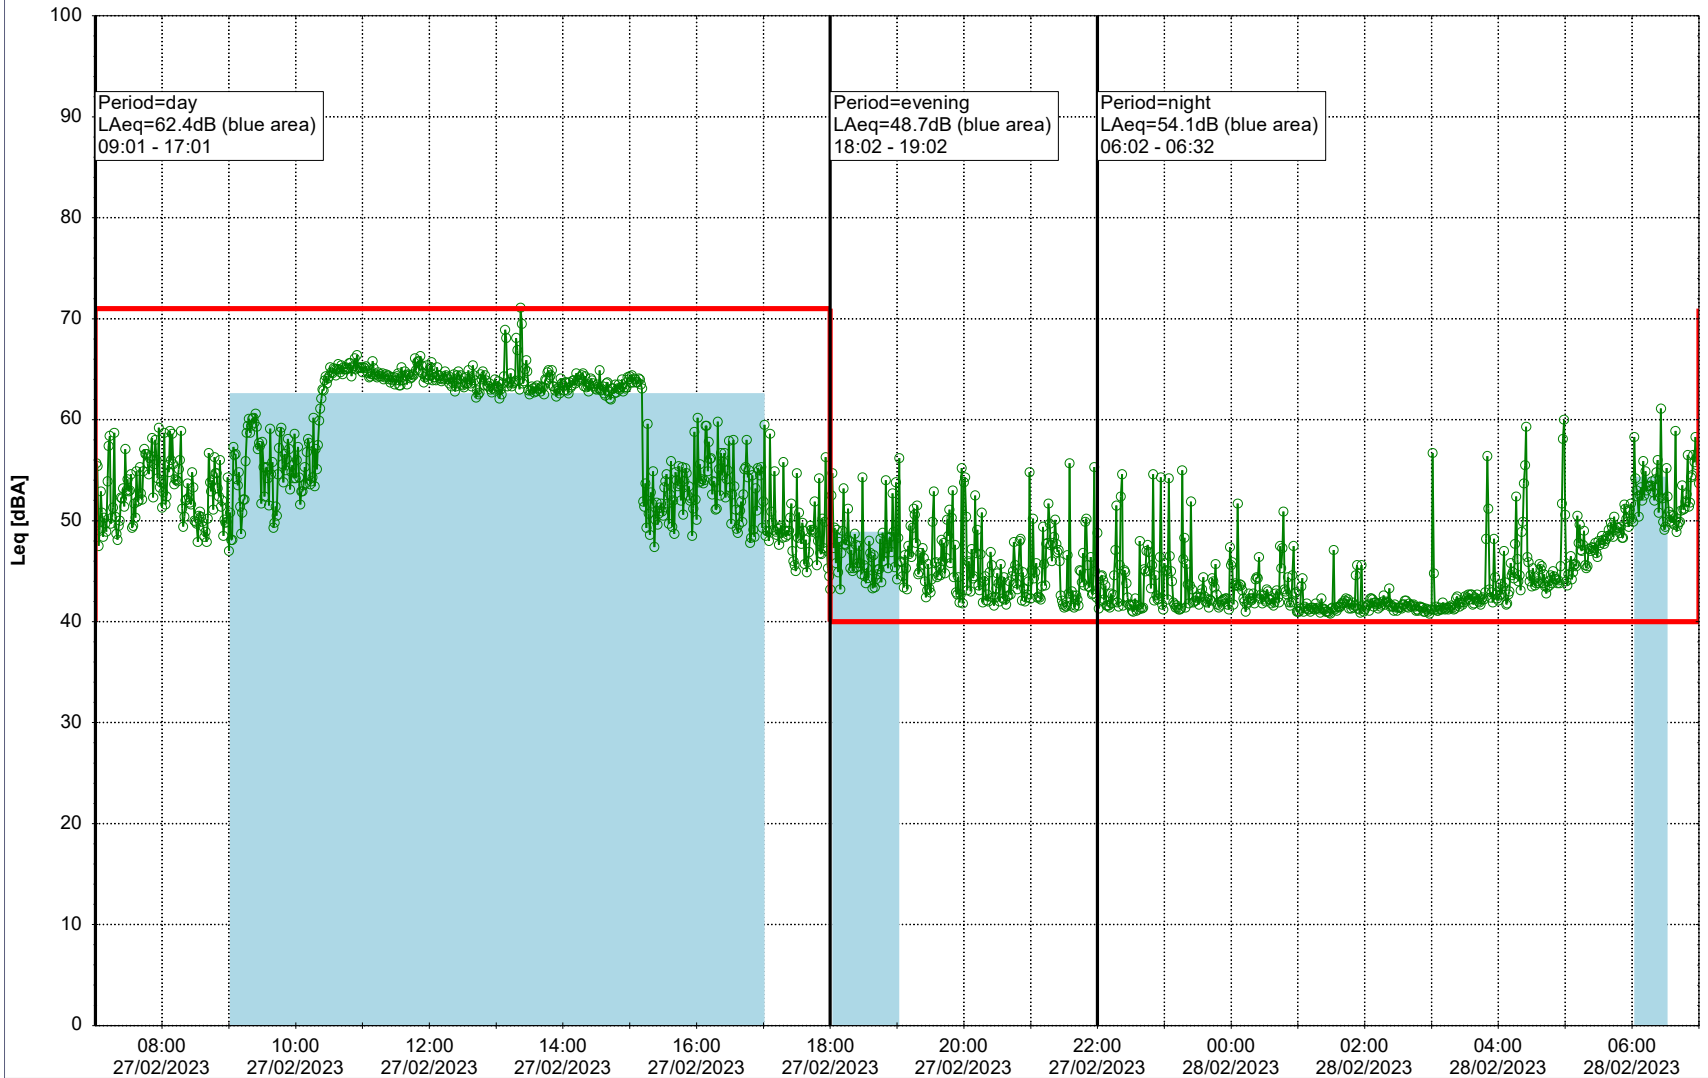

Project: Kronos Sydhavnen
Construction: Ny Ellebjerg
Location: N-V

Plan View

Remarks

...

Noise Time Related Diagram

27/02/2023
28/02/2023

○○○ NEL_NS01

Project: Kronos Sydhavnen
Construction: Ny Ellebjerg
Location: N-V

28/02/2023
01/03/2023

Plan View

Remarks

...

Noise Time Related Diagram

○○○ NEL_NS01

Project: Kronos Sydhavnen
Construction: Ny Ellebjerg
Location: N-V

Plan View

Remarks

...

Noise Time Related Diagram

01/03/2023
02/03/2023

○ ○ ○ ○ NEL_NS01

Project: Kronos Sydhavnen
Construction: Ny Ellebjerg
Location: N-V

02/03/2023
03/03/2023

Plan View

Project: Kronos Sydhavnen
Construction: Ny Ellebjerg
Location: N-V

05/03/2023
06/03/2023

Plan View

Remarks

...

Noise Time Related Diagram

○○○ NEL_NS01