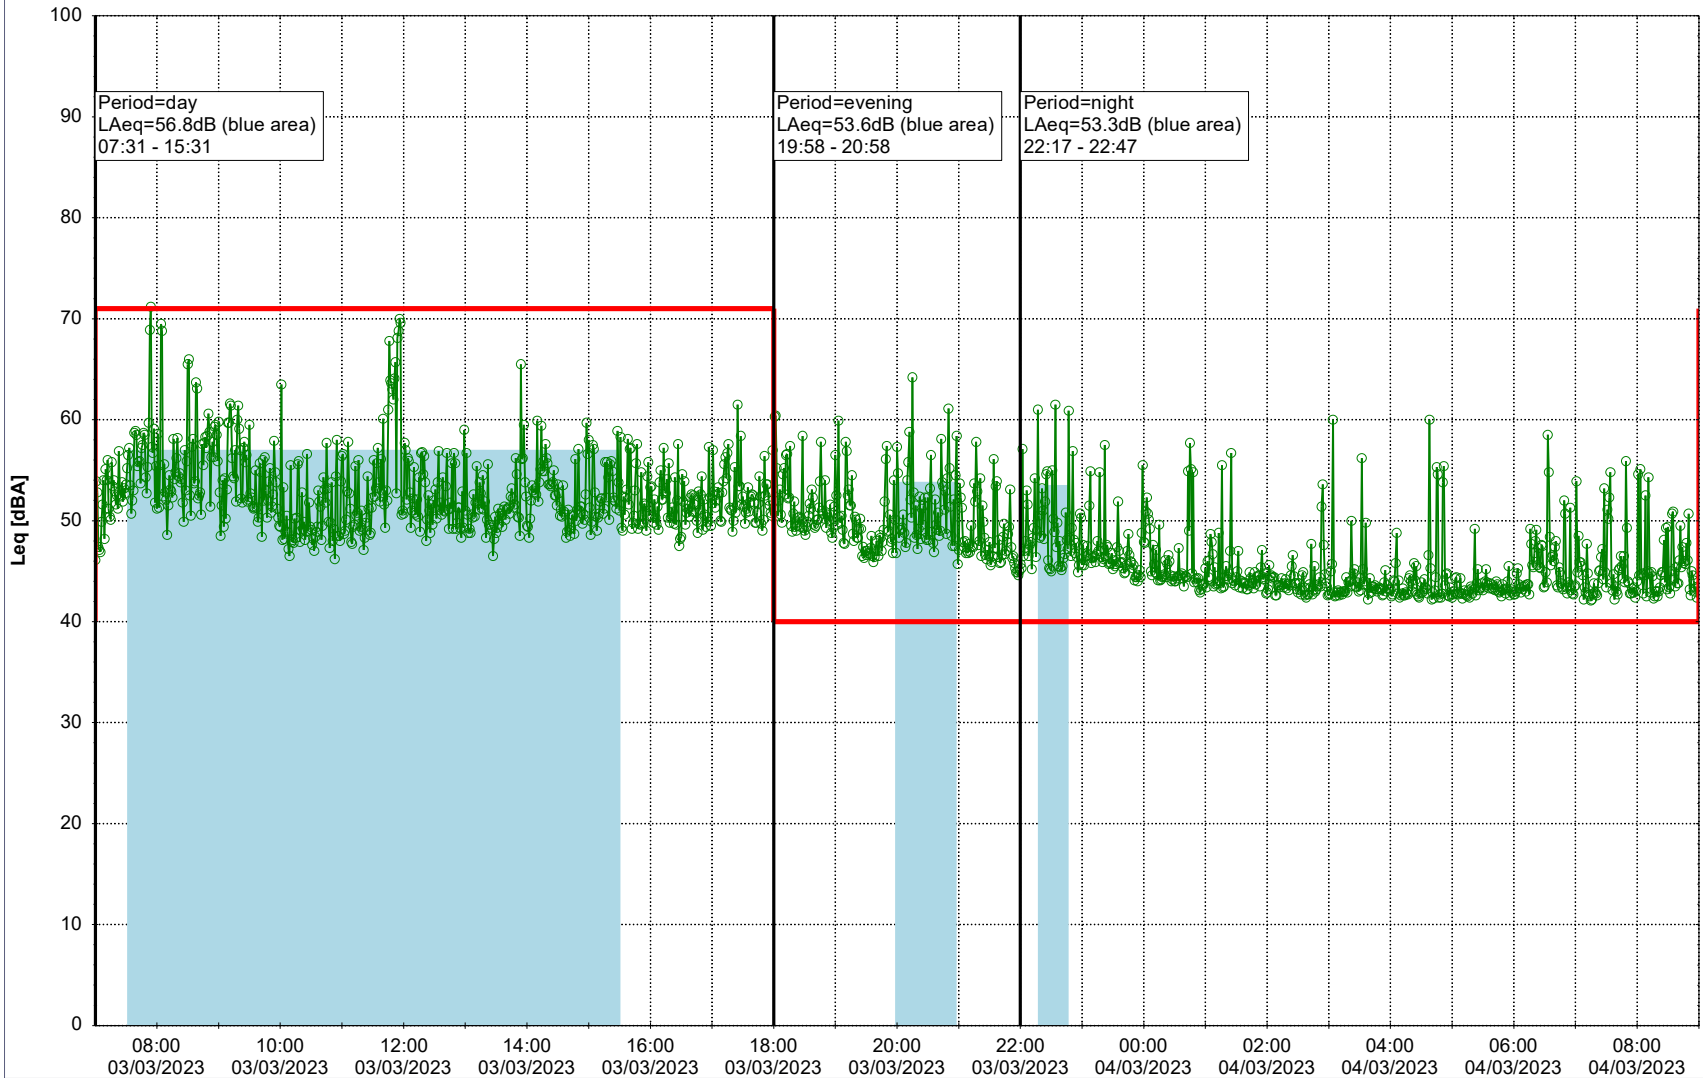

Remarks

...

Noise Time Related Diagram

○○○ NEL_NS01

Project: Kronos Sydhavnen
Construction: Ny Ellebjerg
Location: N-V

Plan View

Noise Time Related Diagram

03/03/2023
04/03/2023

○○○ NEL_NS01

Project: Kronos Sydhavnen
Construction: Ny Ellebjerg
Location: N-V

Plan View

Remarks

...

Noise Time Related Diagram

04/03/2023
05/03/2023

○○○ NEL_NS01

Project: Kronos Sydhavnen
Construction: Ny Ellebjerg
Location: N-V

05/03/2023
06/03/2023

Plan View

Remarks

...

Noise Time Related Diagram

○○○ NEL_NS01