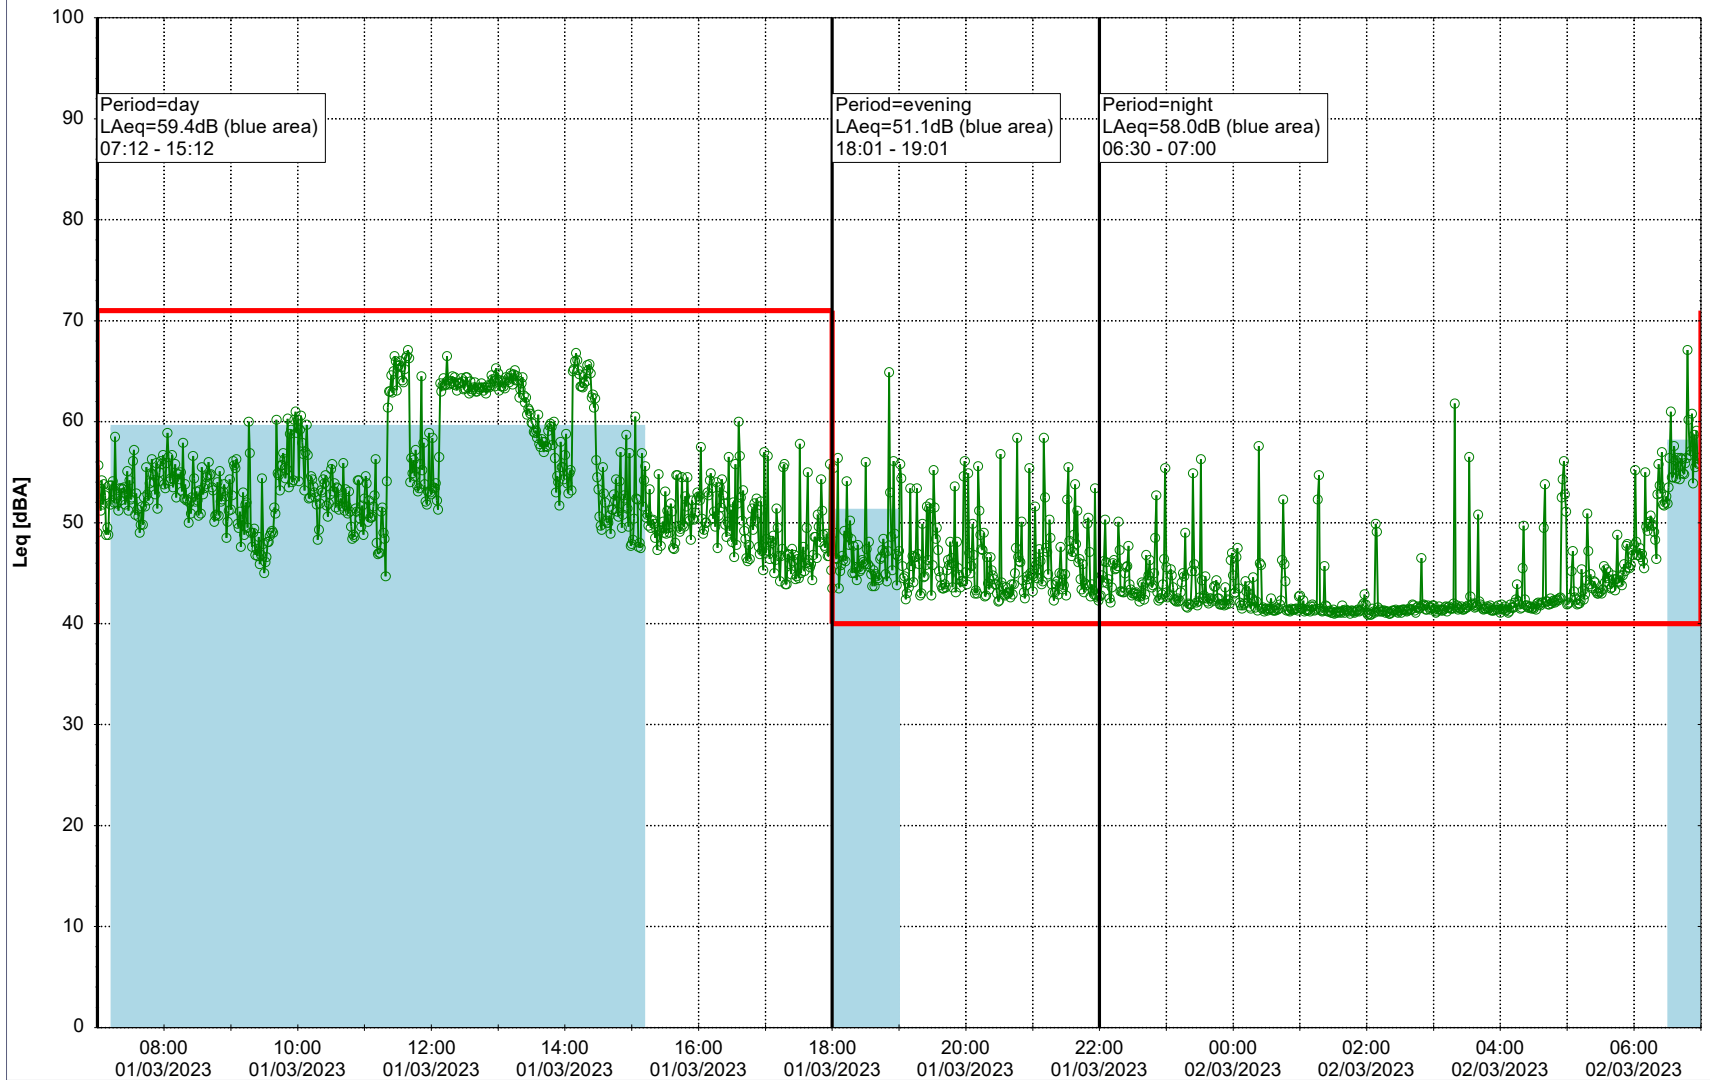

28/02/2023
01/03/2023

Plan View

Remarks

...

Noise Time Related Diagram

○○○ NEL_NS01

Project: Kronos Sydhavnen
Construction: Ny Ellebjerg
Location: N-V

Plan View

Remarks

...

Noise Time Related Diagram

01/03/2023
02/03/2023

○ ○ ○ ○ NEL_NS01

Project: Kronos Sydhavnen
Construction: Ny Ellebjerg
Location: N-V

02/03/2023
03/03/2023

Plan View

Remarks

...

Noise Time Related Diagram

○○○ NEL_NS01

Project: Kronos Sydhavnen
Construction: Ny Ellebjerg
Location: N-V

Plan View

Noise Time Related Diagram

03/03/2023
04/03/2023

Project: Kronos Sydhavnen
Construction: Ny Ellebjerg
Location: N-V

05/03/2023
06/03/2023

Plan View

Remarks

...

Noise Time Related Diagram

○○○ NEL_NS01