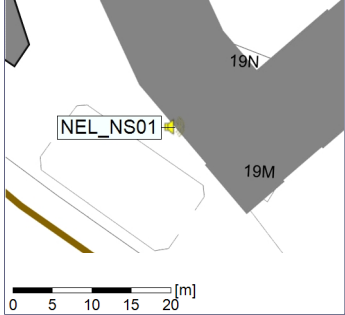

28/02/2023
01/03/2023

Plan View

Remarks

...

Noise Time Related Diagram

○○○ NEL_NS01

Project: Kronos Sydhavnen
Construction: Ny Ellebjerg
Location: N-V

Plan View

Project: Kronos Sydhavnen
Construction: Ny Ellebjerg
Location: N-V

05/03/2023
06/03/2023

Plan View

Remarks

...

Noise Time Related Diagram

○○○ NEL_NS01