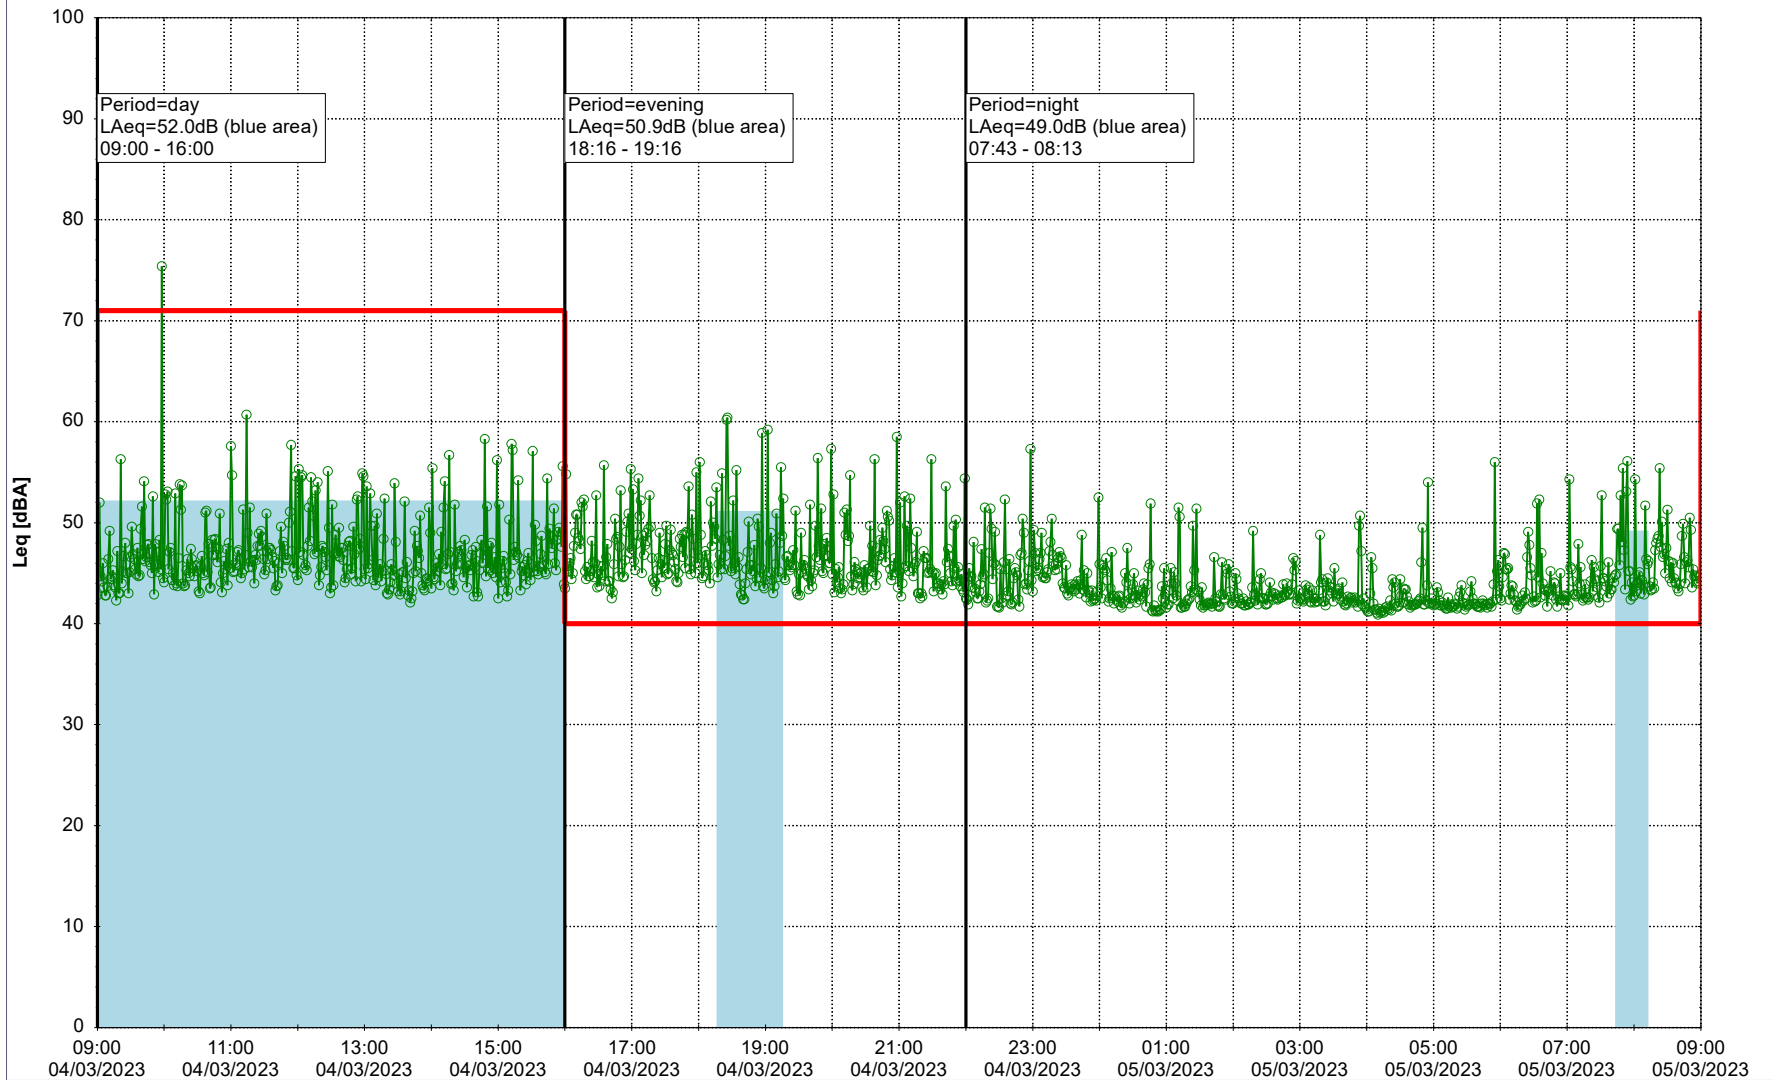

Remarks

...

Noise Time Related Diagram

○○○ NEL_NS01

Project: Kronos Sydhavnen
Construction: Ny Ellebjerg
Location: N-V

Plan View

Noise Time Related Diagram

03/03/2023
04/03/2023

○○○ NEL_NS01

Project: Kronos Sydhavnen
Construction: Ny Ellebjerg
Location: N-V

Plan View

Remarks

...

Noise Time Related Diagram

04/03/2023
05/03/2023

○○○ NEL_NS01

Project: Kronos Sydhavnen
Construction: Ny Ellebjerg
Location: N-V

05/03/2023
06/03/2023

Plan View

Remarks

...

Noise Time Related Diagram

○○○ NEL_NS01