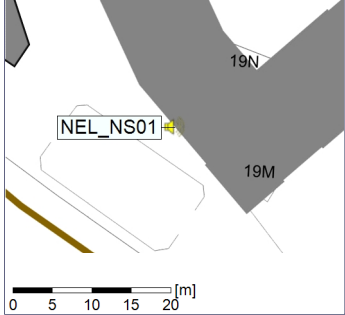

Project: Kronos Sydhavnen
Construction: Ny Ellebjerg
Location: N-V

Plan View

Remarks

...

Noise Time Related Diagram

27/02/2023
28/02/2023

○○○ NEL_NS01

Project: Kronos Sydhavnen
Construction: Ny Ellebjerg
Location: N-V

28/02/2023
01/03/2023

Plan View

Remarks

...

Noise Time Related Diagram

○○○ NEL_NS01

Project: Kronos Sydhavnen
Construction: Ny Ellebjerg
Location: N-V

Plan View

Project: Kronos Sydhavnen
Construction: Ny Ellebjerg
Location: N-V

05/03/2023
06/03/2023

Plan View

Remarks

...

Noise Time Related Diagram

○○○ NEL_NS01