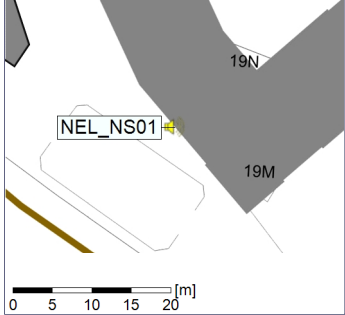

○○○ NEL_NS01

Remarks

...

Project: Kronos Sydhavnen
Construction: Ny Ellebjerg
Location: N-V

Plan View

Remarks

...

Noise Time Related Diagram