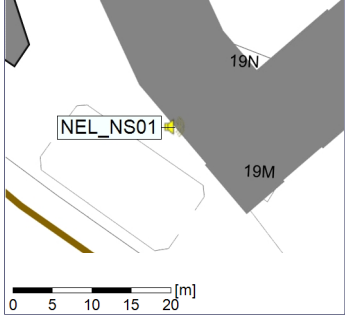

○ ○ ○ ○ NEL_NS01

Project: Kronos Sydhavnen
Construction: Ny Ellebjerg
Location: N-V

19/03/2023
20/03/2023

Plan View

Remarks

...

Noise Time Related Diagram

○○○ NEL_NS01