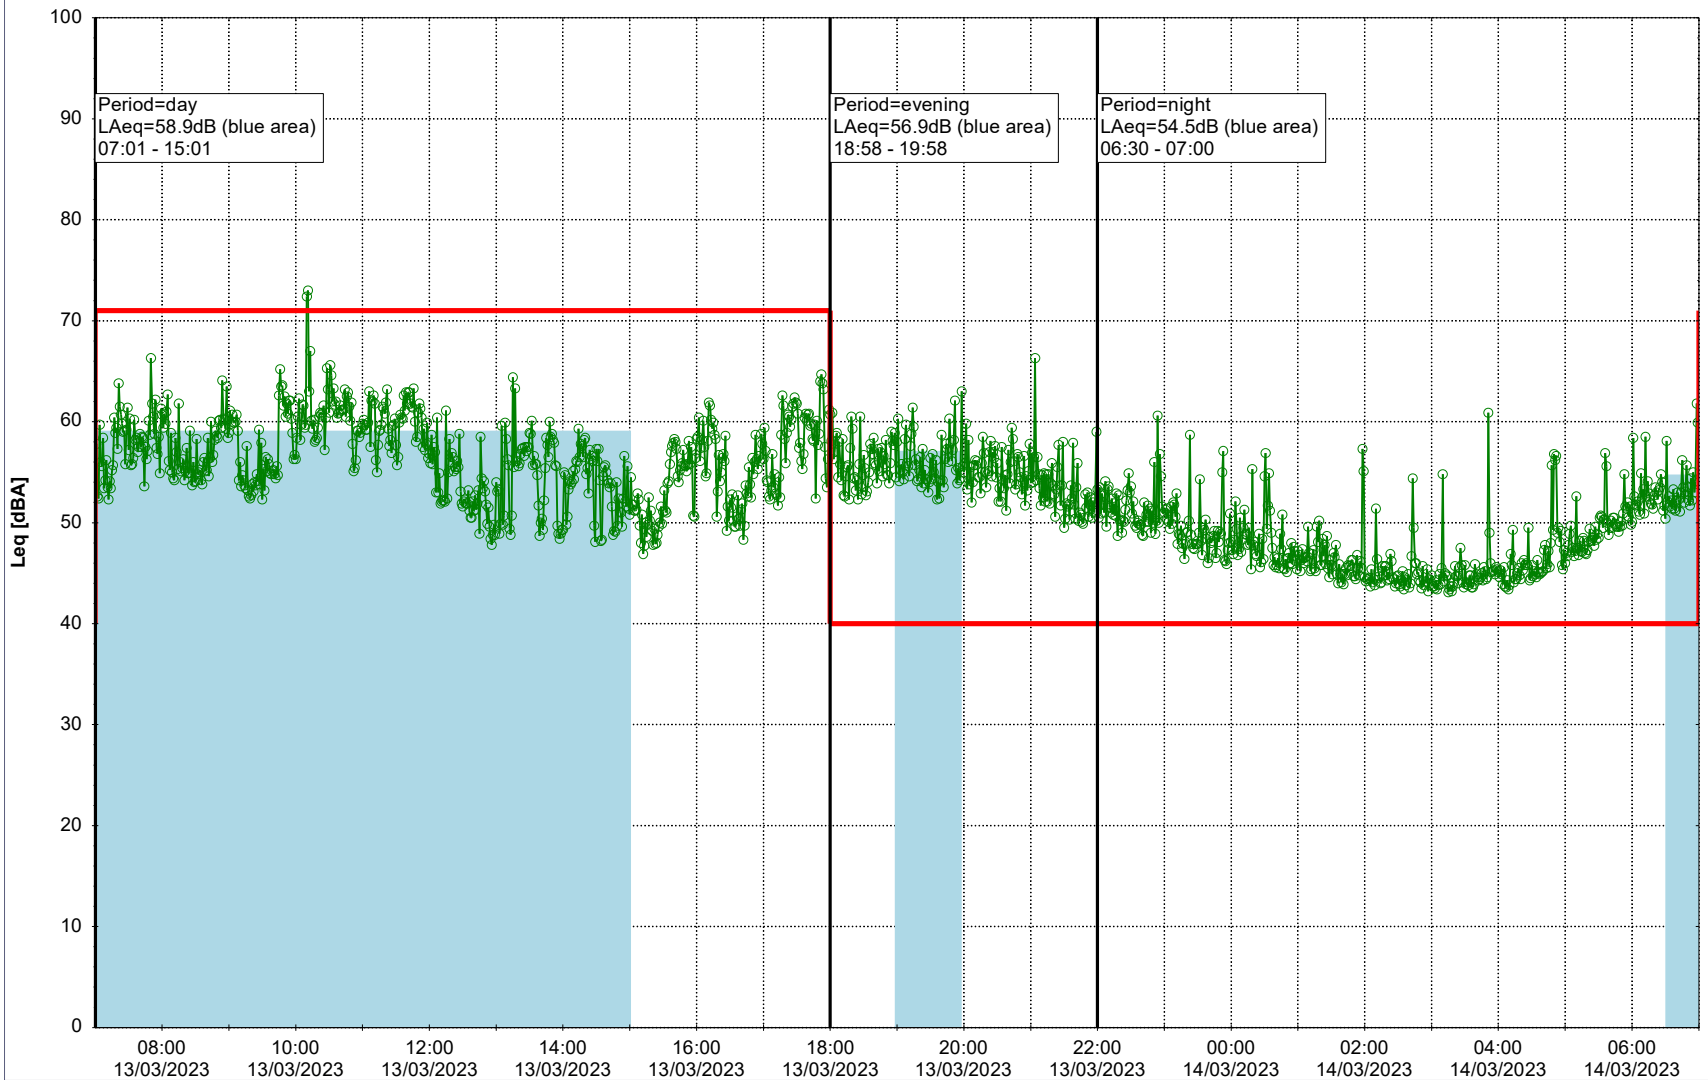

Project: Kronos Sydhavnen
Construction: Ny Ellebjerg
Location: N-V

Plan View

Remarks

...

Noise Time Related Diagram

13/03/2023
14/03/2023

○ ○ ○ ○ NEL_NS01

Project: Kronos Sydhavnen
Construction: Ny Ellebjerg
Location: N-V

Plan View

Remarks

...

Noise Time Related Diagram

14/03/2023
15/03/2023

○ ○ ○ ○ NEL_NS01

Project: Kronos Sydhavnen
Construction: Ny Ellebjerg
Location: N-V

Plan View

17/03/2023
18/03/2023

○ ○ ○ ○ NEL_NS01

Project: Kronos Sydhavnen
Construction: Ny Ellebjerg
Location: N-V

18/03/2023
19/03/2023

Plan View

Remarks

...

Noise Time Related Diagram

○ ○ ○ ○ NEL_NS01

Project: Kronos Sydhavnen
Construction: Ny Ellebjerg
Location: N-V

19/03/2023
20/03/2023

Plan View

Remarks

...

Noise Time Related Diagram

○○○ NEL_NS01