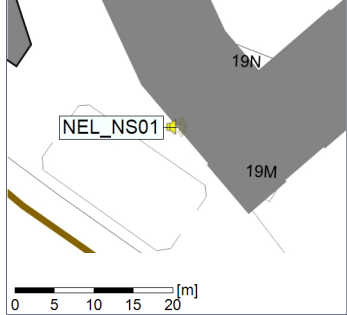

Project: Kronos Sydhavnen
Construction: Ny Ellebjerg
Location: N-V

Plan View

Remarks

...

Noise Time Related Diagram

13/03/2023
14/03/2023

○ ○ ○ ○ NEL_NS01

Project: Kronos Sydhavnen
Construction: Ny Ellebjerg
Location: N-V

○ ○ ○ ○ NEL_NS01

Project: Kronos Sydhavnen
Construction: Ny Ellebjerg
Location: N-V

19/03/2023
20/03/2023

Plan View

Remarks

...

Noise Time Related Diagram

○○○ NEL_NS01