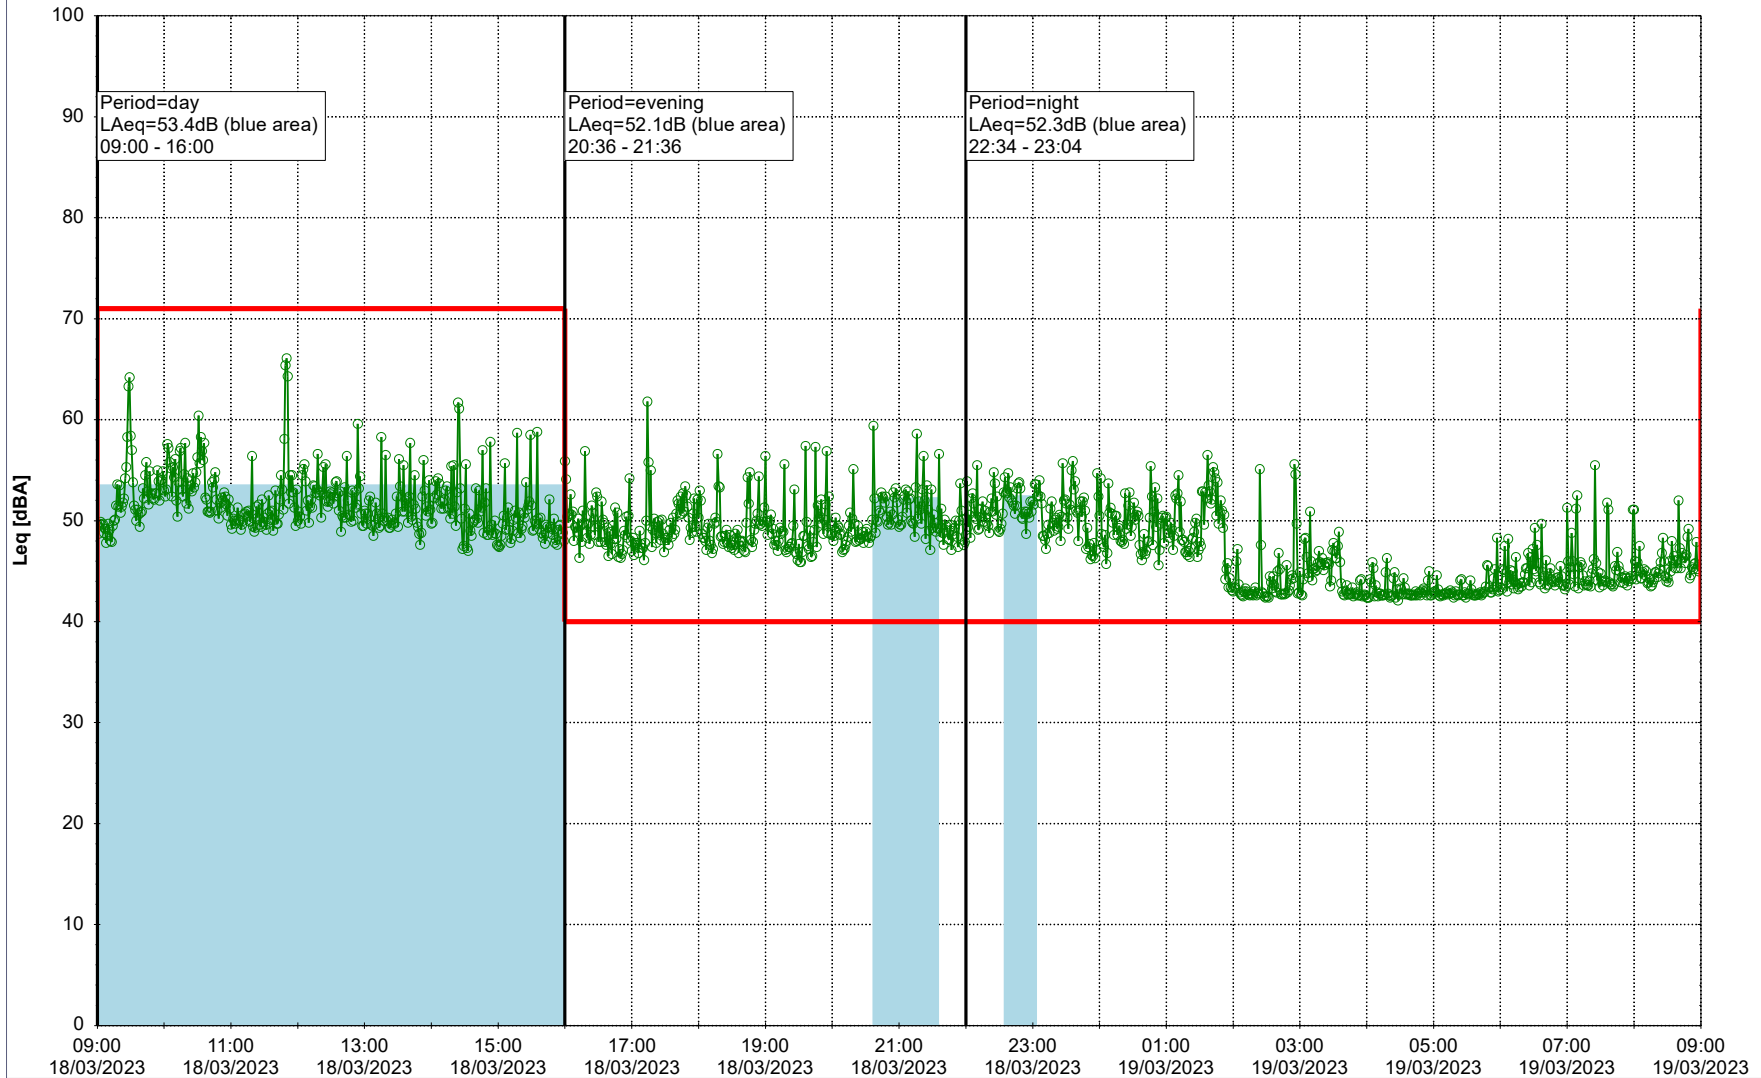

17/03/2023
18/03/2023

○ ○ ○ ○ NEL_NS01

Project: Kronos Sydhavnen
Construction: Ny Ellebjerg
Location: N-V

18/03/2023
19/03/2023

Plan View

Remarks

...

Noise Time Related Diagram

○ ○ ○ ○ NEL_NS01

Project: Kronos Sydhavnen
Construction: Ny Ellebjerg
Location: N-V

19/03/2023
20/03/2023

Plan View

Remarks

...

Noise Time Related Diagram

○○○ NEL_NS01