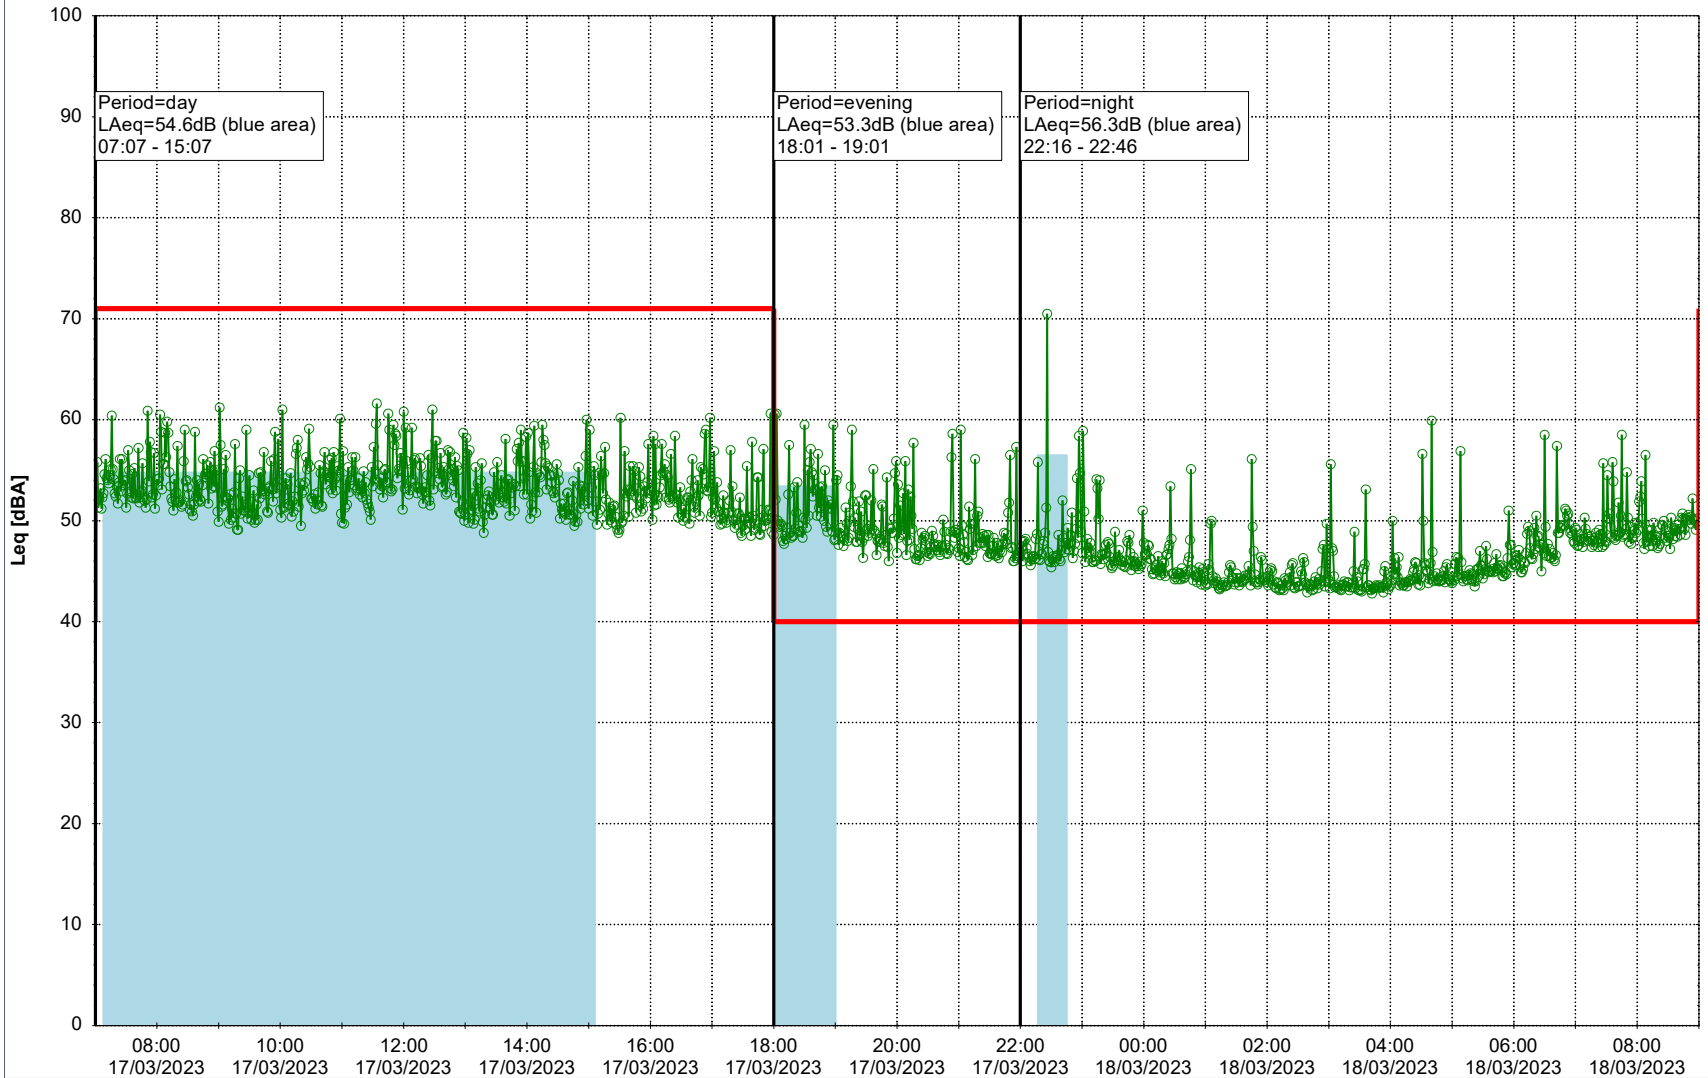

○○○ NEL_NS01

Remarks

...

Project: Kronos Sydhavnen
Construction: Ny Ellebjerg
Location: N-V

Plan View

Remarks

...

Noise Time Related Diagram

17/03/2023
18/03/2023

○ ○ ○ ○ NEL_NS01

Project: Kronos Sydhavnen
Construction: Ny Ellebjerg
Location: N-V

18/03/2023
19/03/2023

Plan View

Remarks

...

Noise Time Related Diagram

○ ○ ○ ○ NEL_NS01

Project: Kronos Sydhavnen
Construction: Ny Ellebjerg
Location: N-V

19/03/2023
20/03/2023

Plan View

Remarks

...

Noise Time Related Diagram

○○○ NEL_NS01