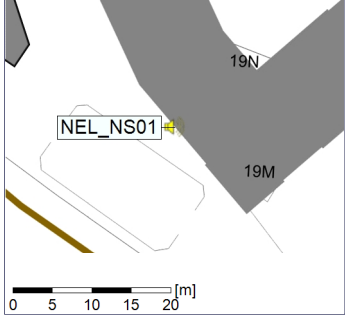

17/03/2023
18/03/2023

○ ○ ○ ○ NEL_NS01

Project: Kronos Sydhavnen
Construction: Ny Ellebjerg
Location: N-V

18/03/2023
19/03/2023

Plan View

Remarks

...

Noise Time Related Diagram