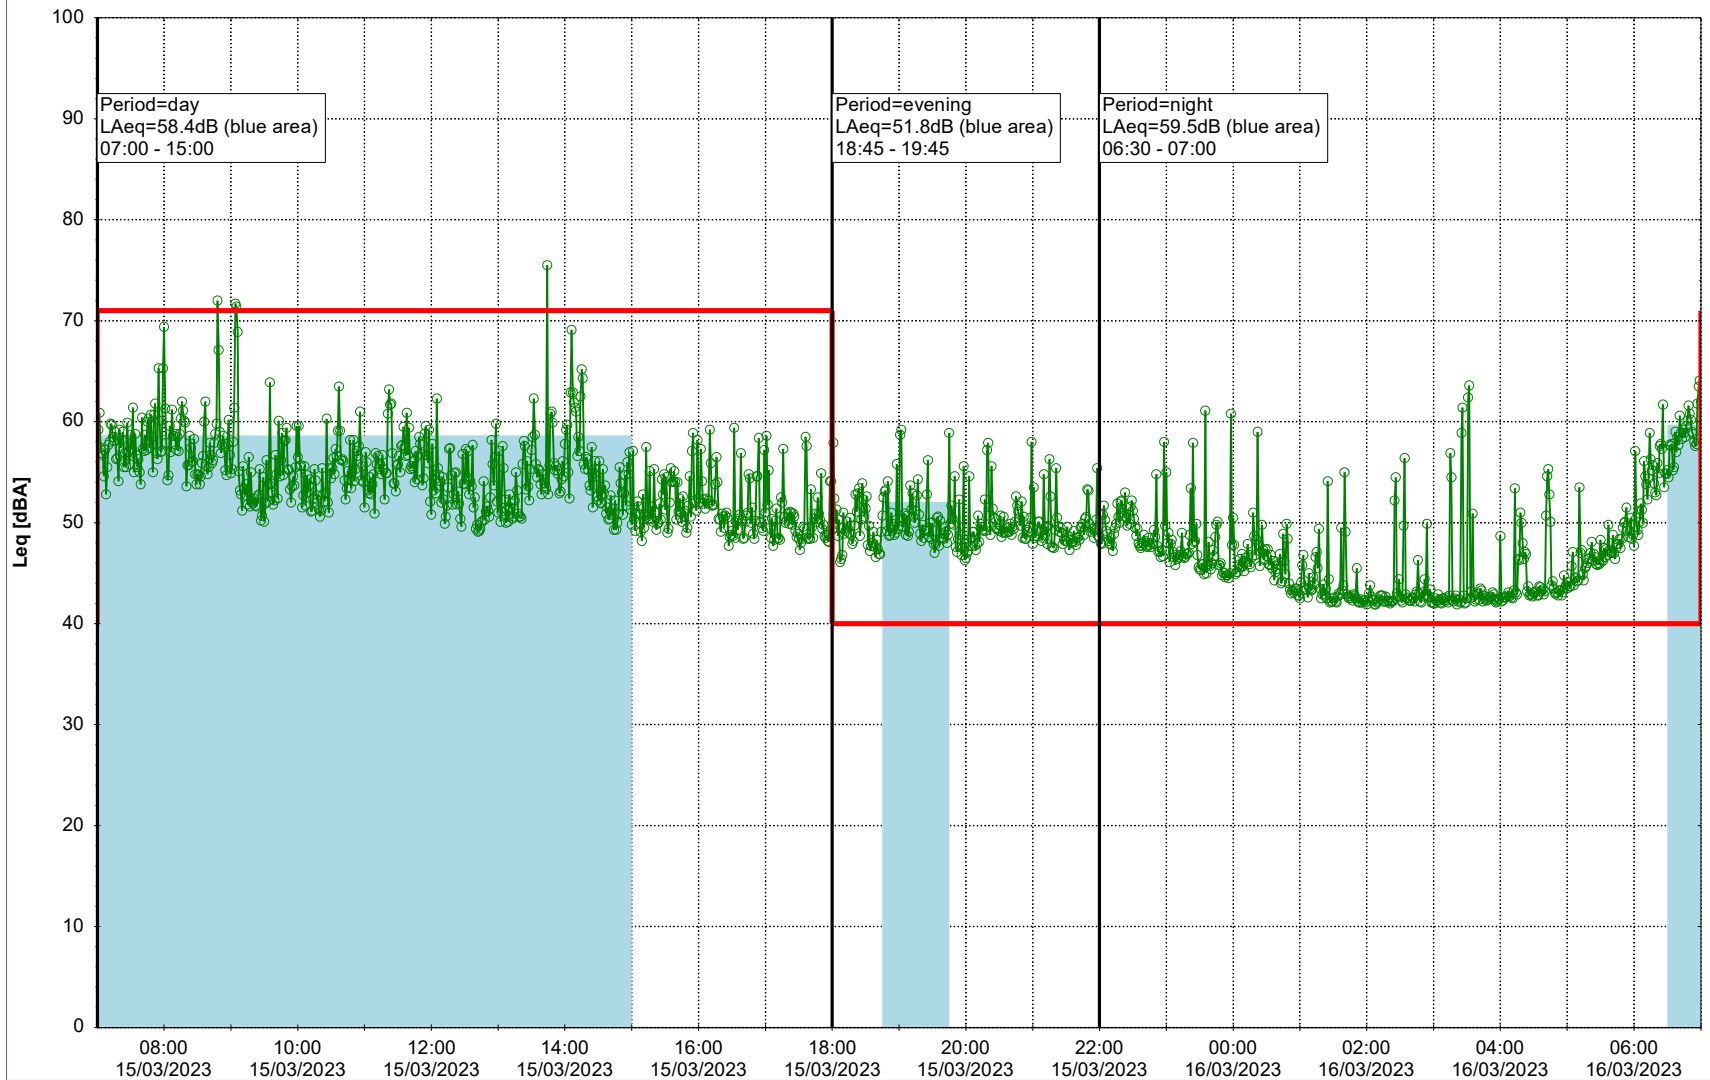

Noise Time Related Diagram

15/03/2023
16/03/2023

○ NEL_NS01