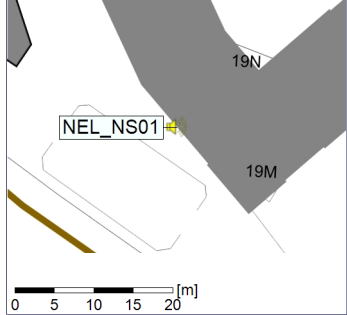

Plan View

Remarks

...

Noise Time Related Diagram

14/03/2023
15/03/2023

○ ○ ○ ○ NEL_NS01

Project: Kronos Sydhavnen
Construction: Ny Ellebjerg
Location: N-V

Plan View