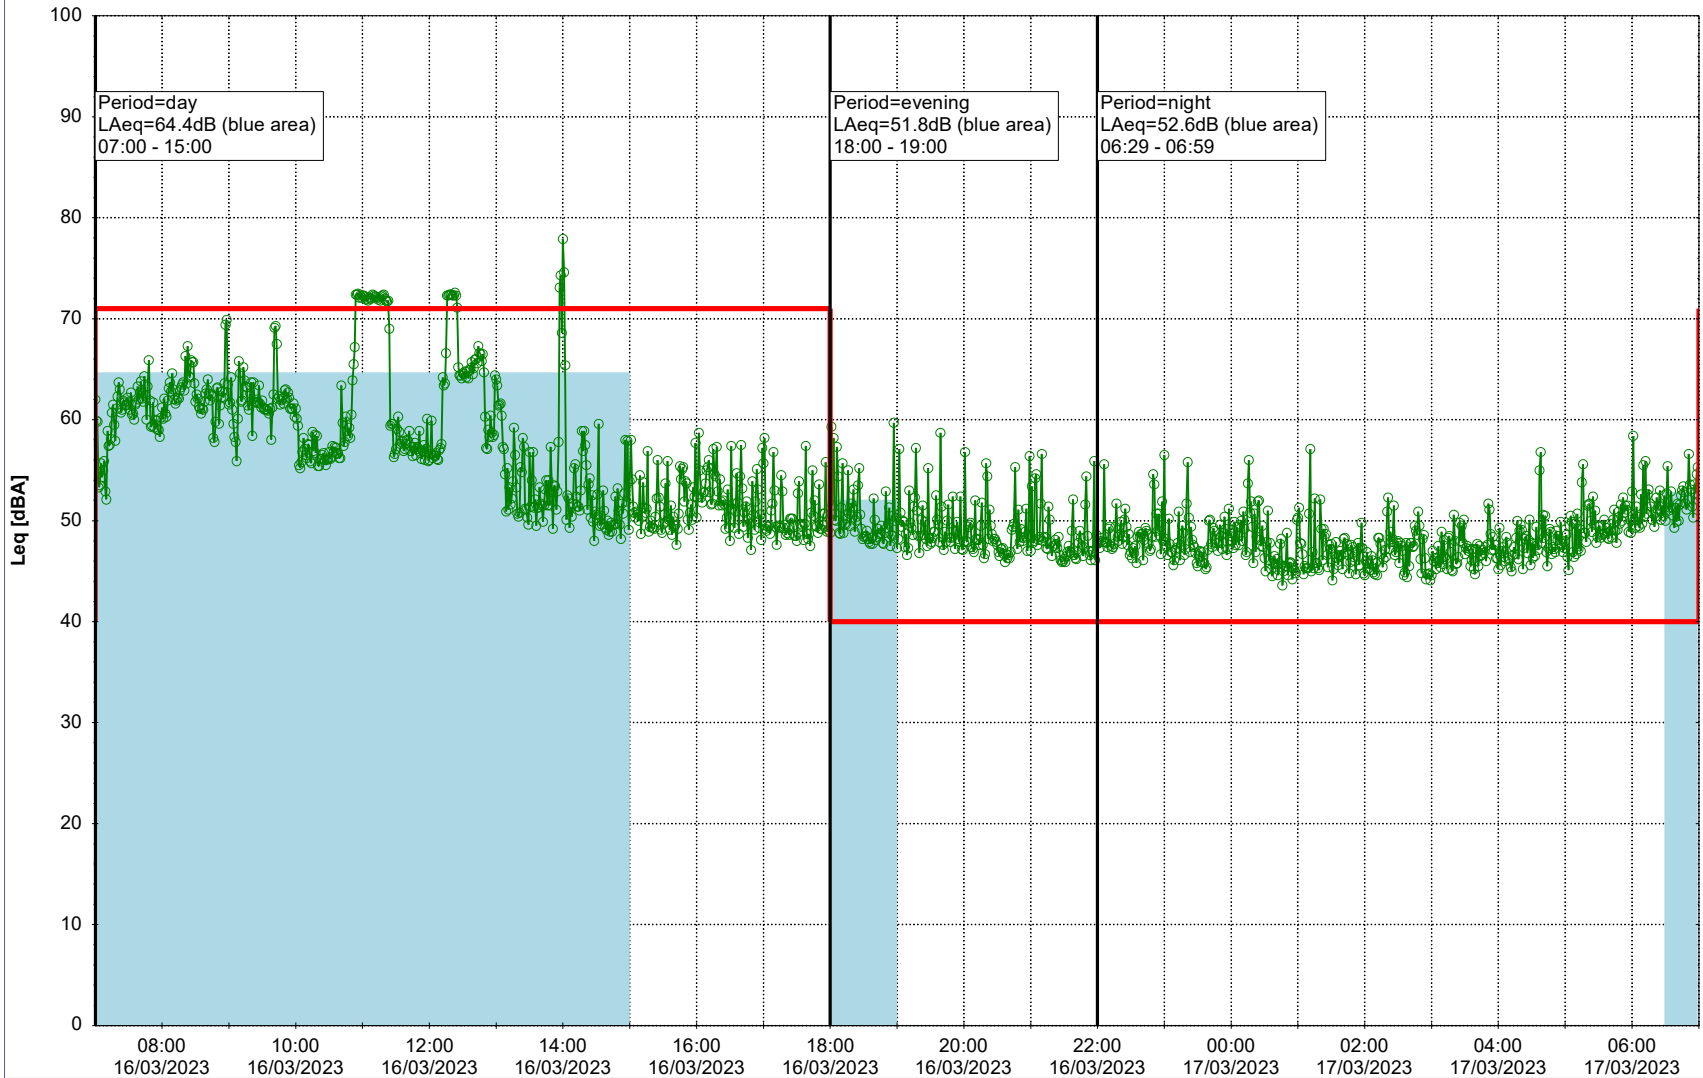

Remarks

...

Noise Time Related Diagram

15/03/2023
16/03/2023

○ NEL_NS01

Project: Kronos Sydhavnen
Construction: Ny Ellebjerg
Location: N-V

16/03/2023
17/03/2023

Noise Time Related Diagram

○○○ NEL_NS01

Remarks

...

Project: Kronos Sydhavnen
Construction: Ny Ellebjerg
Location: N-V

Plan View

Remarks

...

Noise Time Related Diagram

17/03/2023
18/03/2023

○ ○ ○ ○ NEL_NS01

Project: Kronos Sydhavnen
Construction: Ny Ellebjerg
Location: N-V

18/03/2023
19/03/2023

Plan View

Remarks

...

Noise Time Related Diagram

○ ○ ○ ○ NEL_NS01

Project: Kronos Sydhavnen
Construction: Ny Ellebjerg
Location: N-V

19/03/2023
20/03/2023

Plan View

Remarks

...

Noise Time Related Diagram

○○○ NEL_NS01