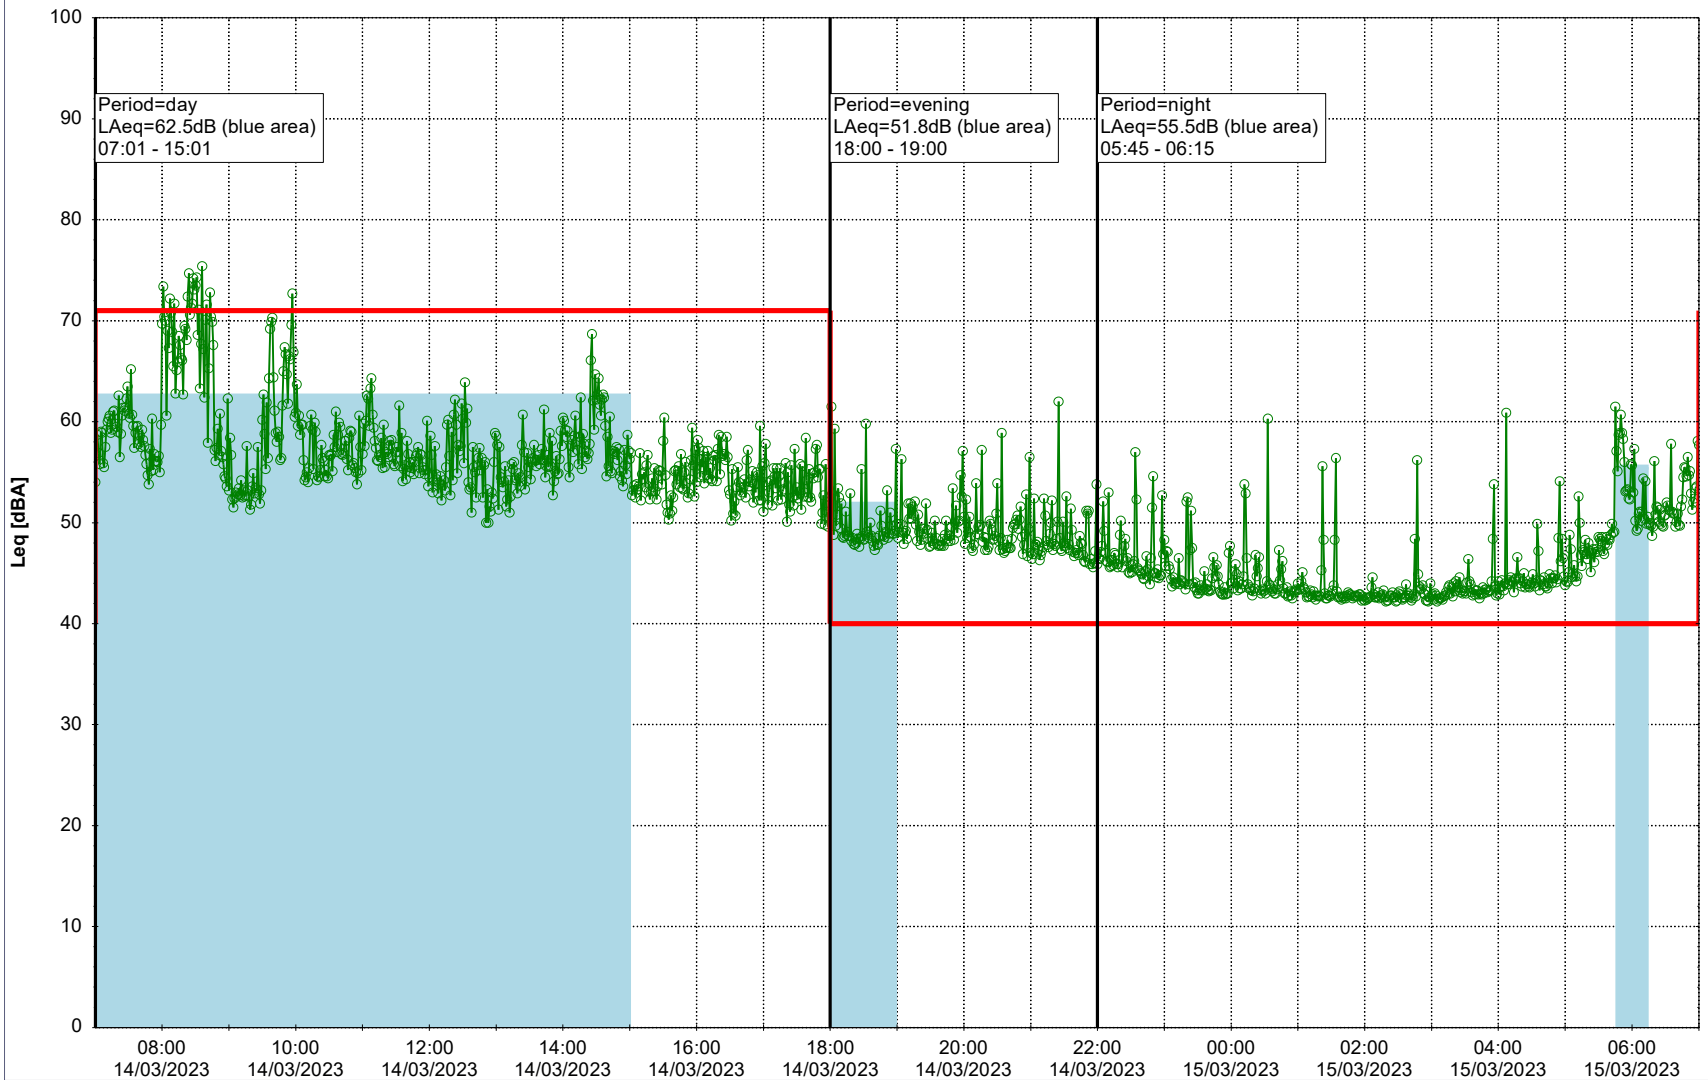

Plan View

Remarks

...

Noise Time Related Diagram

14/03/2023
15/03/2023

○ ○ ○ ○ NEL_NS01

Project: Kronos Sydhavnen
Construction: Ny Ellebjerg
Location: N-V

Plan View

Remarks

...

Noise Time Related Diagram

15/03/2023
16/03/2023

○ NEL_NS01

Project: Kronos Sydhavnen
Construction: Ny Ellebjerg
Location: N-V

16/03/2023
17/03/2023

Noise Time Related Diagram

17/03/2023
18/03/2023

○ ○ ○ ○ NEL_NS01

Project: Kronos Sydhavnen
Construction: Ny Ellebjerg
Location: N-V

18/03/2023
19/03/2023

Plan View

Remarks

...

Noise Time Related Diagram

○ ○ ○ ○ NEL_NS01

Project: Kronos Sydhavnen
Construction: Ny Ellebjerg
Location: N-V

19/03/2023
20/03/2023

Plan View

Remarks

...

Noise Time Related Diagram

○○○ NEL_NS01