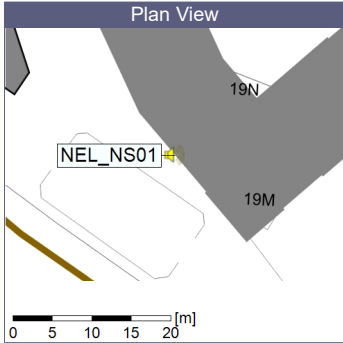

Project: Kronos Sydhavnen
Construction: Ny Ellebjerg
Location: N-V

16/03/2023
17/03/2023

Noise Time Related Diagram

○○○ NEL_NS01

Remarks

...