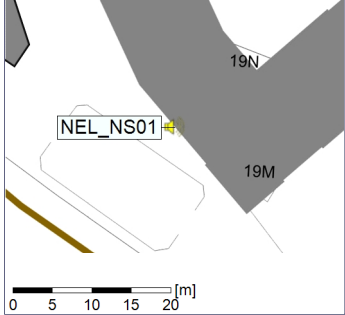

Project: Kronos Sydhavnen
Construction: Ny Ellebjerg
Location: N-V

Plan View

Remarks

...

Noise Time Related Diagram

13/03/2023
14/03/2023

○ ○ ○ ○ NEL_NS01

Project: Kronos Sydhavnen
Construction: Ny Ellebjerg
Location: N-V

Plan View

Remarks

...

Noise Time Related Diagram

14/03/2023
15/03/2023

○ ○ ○ ○ NEL_NS01

Project: Kronos Sydhavnen
Construction: Ny Ellebjerg
Location: N-V

Plan View

○ ○ ○ ○ NEL_NS01

Project: Kronos Sydhavnen
Construction: Ny Ellebjerg
Location: N-V

19/03/2023
20/03/2023

Plan View

Remarks

...

Noise Time Related Diagram

○○○ NEL_NS01