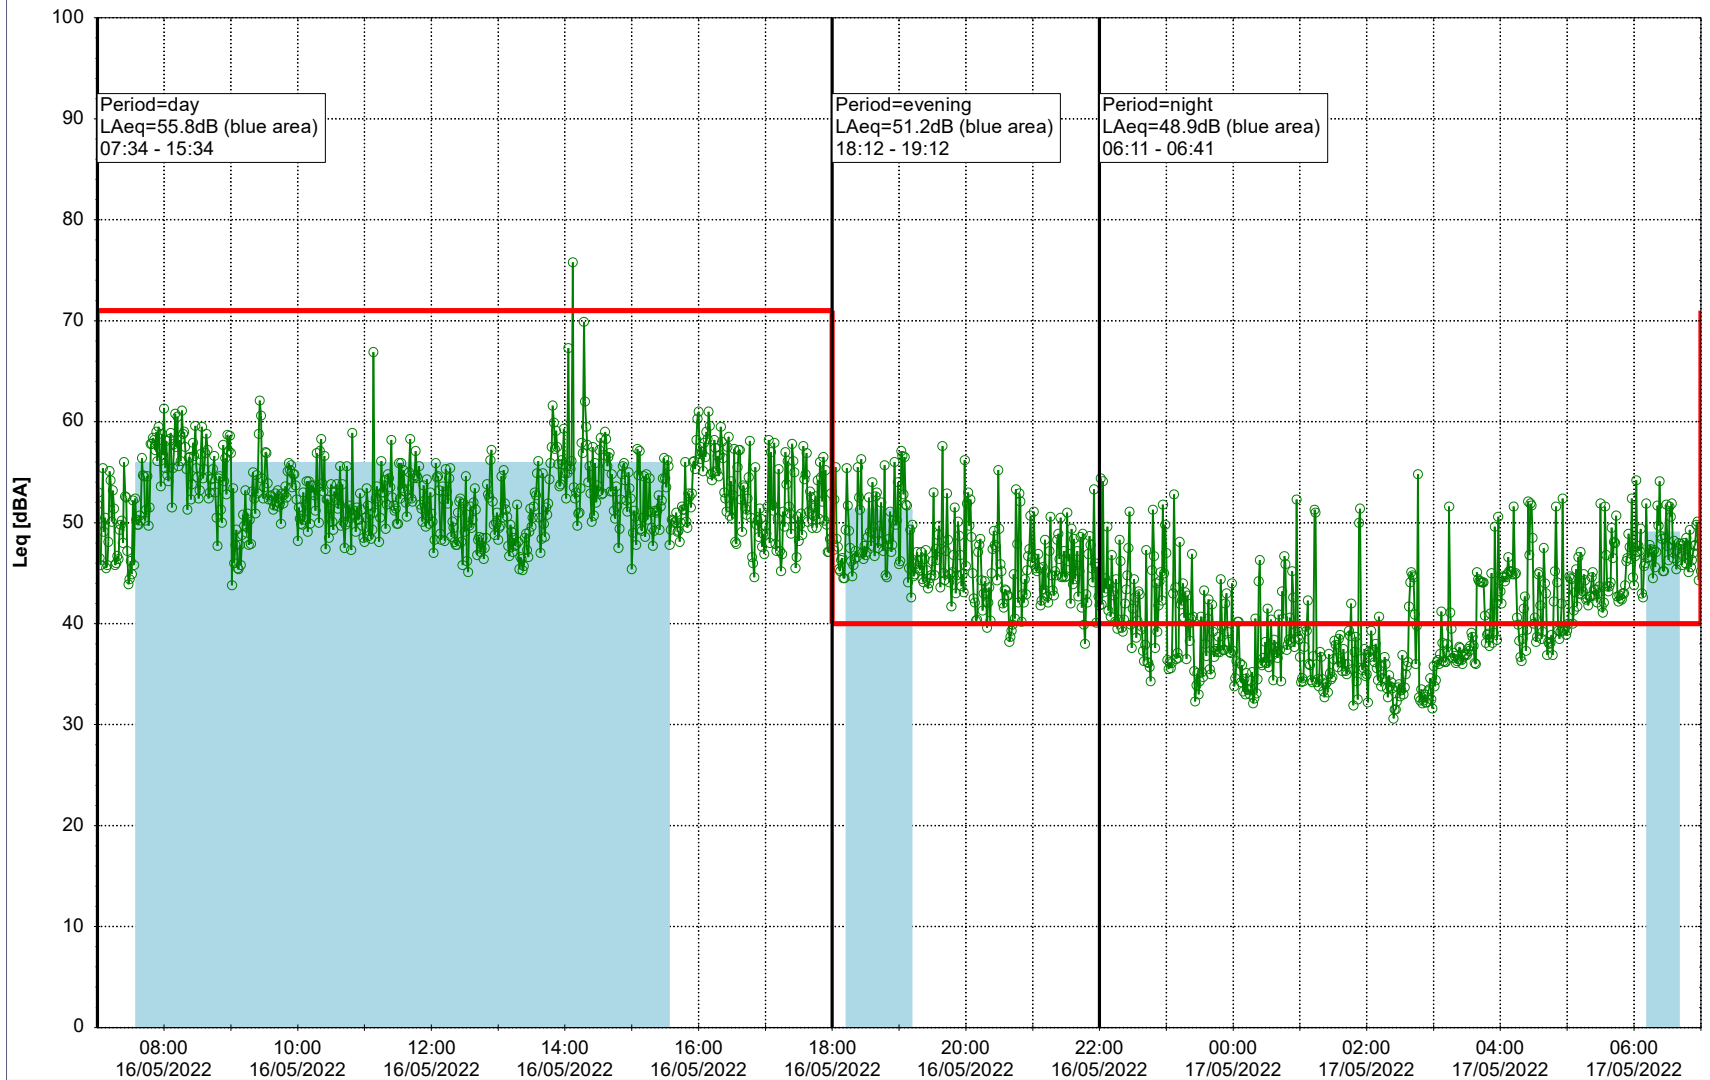

Project: Kronos Sydhavnen
Construction: Ny Ellebjerg
Location: N-V

Plan View

Remarks

...

Noise Time Related Diagram

16/05/2022

17/05/2022

○ ○ ○ ○ NEL_NS01

Project: Kronos Sydhavnen
Construction: Ny Ellebjerg
Location: N-V

Plan View

Remarks

...

Noise Time Related Diagram

17/05/2022

18/05/2022

○ NEL_NS01

Project: Kronos Sydhavnen
Construction: Ny Ellebjerg
Location: N-V

Plan View

Remarks

...

Noise Time Related Diagram

18/05/2022

19/05/2022

○○○ NEL_NS01

Project: Kronos Sydhavnen
Construction: Ny Ellebjerg
Location: N-V

Plan View

Remarks

...

Noise Time Related Diagram

19/05/2022
20/05/2022

○ ○ ○ ○ NEL_NS01

Project: Kronos Sydhavnen
Construction: Ny Ellebjerg
Location: N-V