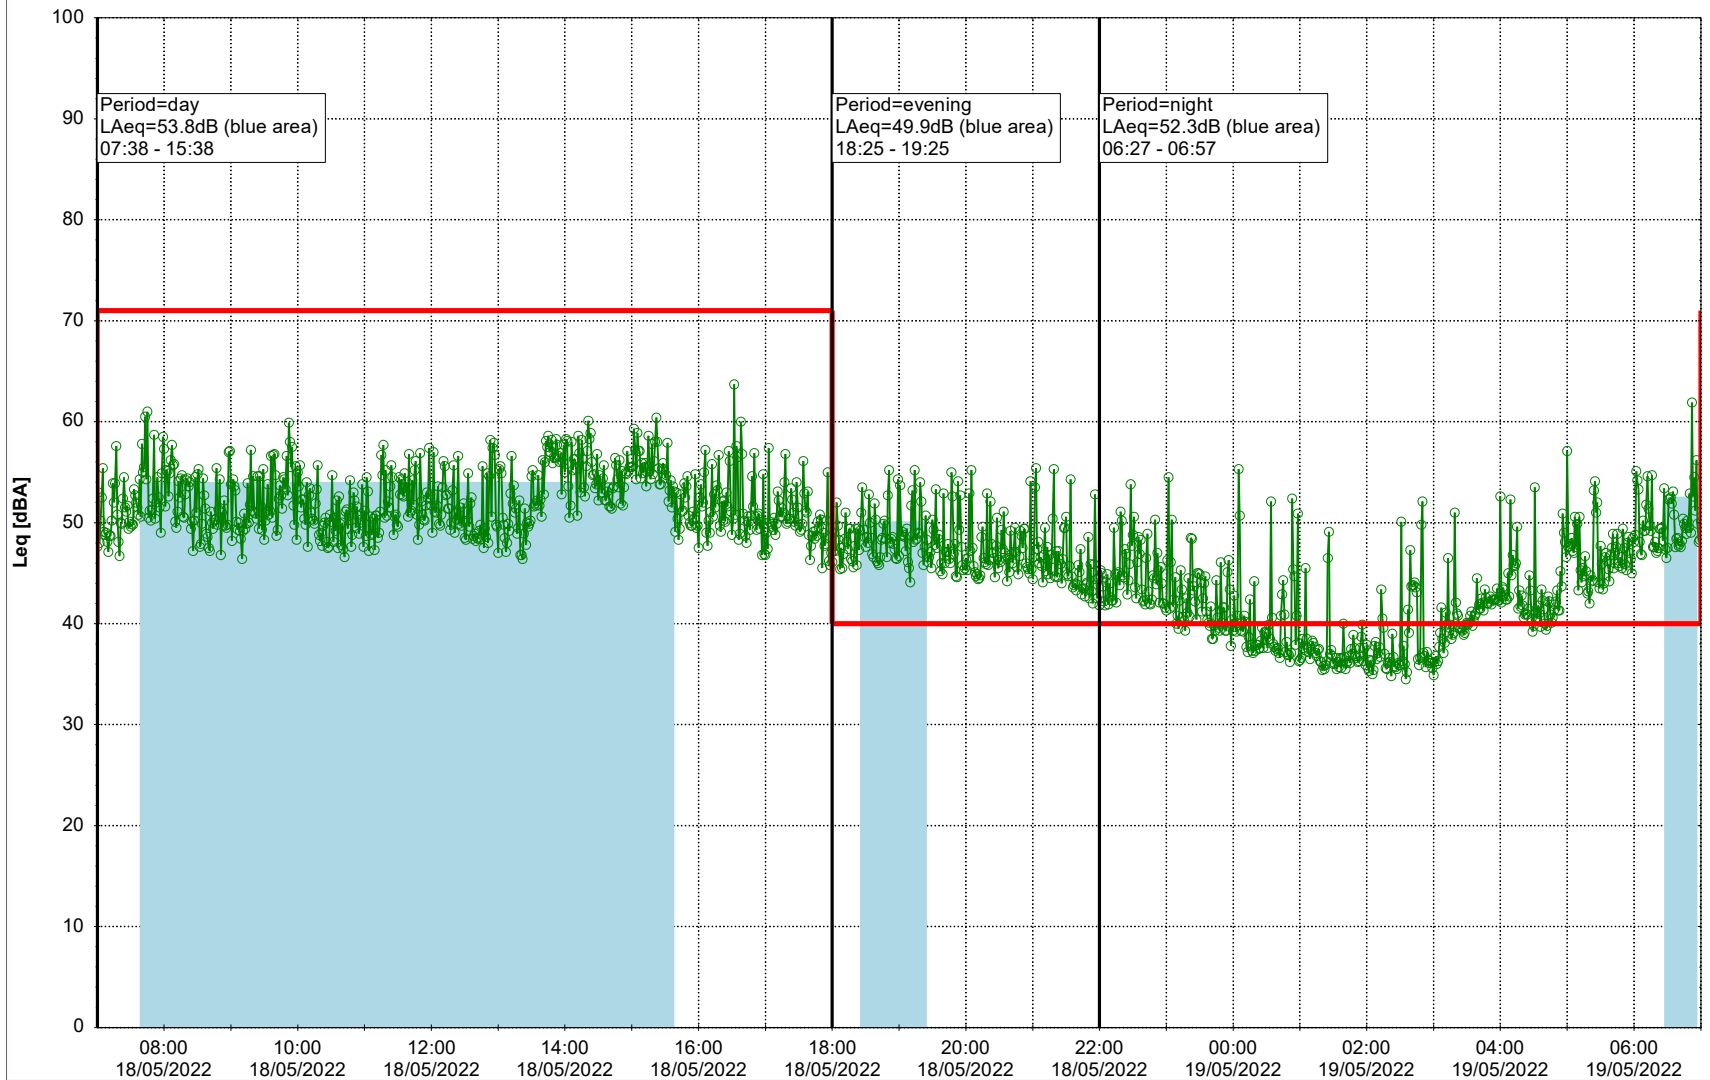

Project: Kronos Sydhavnen
Construction: Ny Ellebjerg
Location: N-V

Plan View

Remarks

...

Noise Time Related Diagram

18/05/2022

19/05/2022

○○○ NEL_NS01

Project: Kronos Sydhavnen
Construction: Ny Ellebjerg
Location: N-V

Plan View

Remarks

...

Noise Time Related Diagram

19/05/2022
20/05/2022

○ ○ ○ ○ NEL_NS01

Project: Kronos Sydhavnen
Construction: Ny Ellebjerg
Location: N-V

20/05/2022
21/05/2022

Plan View

Remarks

...

Noise Time Related Diagram

○○○ NEL_NS01

Project: Kronos Sydhavnen
Construction: Ny Ellebjerg
Location: N-V

Plan View

Remarks

...

Noise Time Related Diagram

21/05/2022
22/05/2022

○ ○ ○ ○ NEL_NS01

Project: Kronos Sydhavnen
Construction: Ny Ellebjerg
Location: N-V

Plan View

Remarks