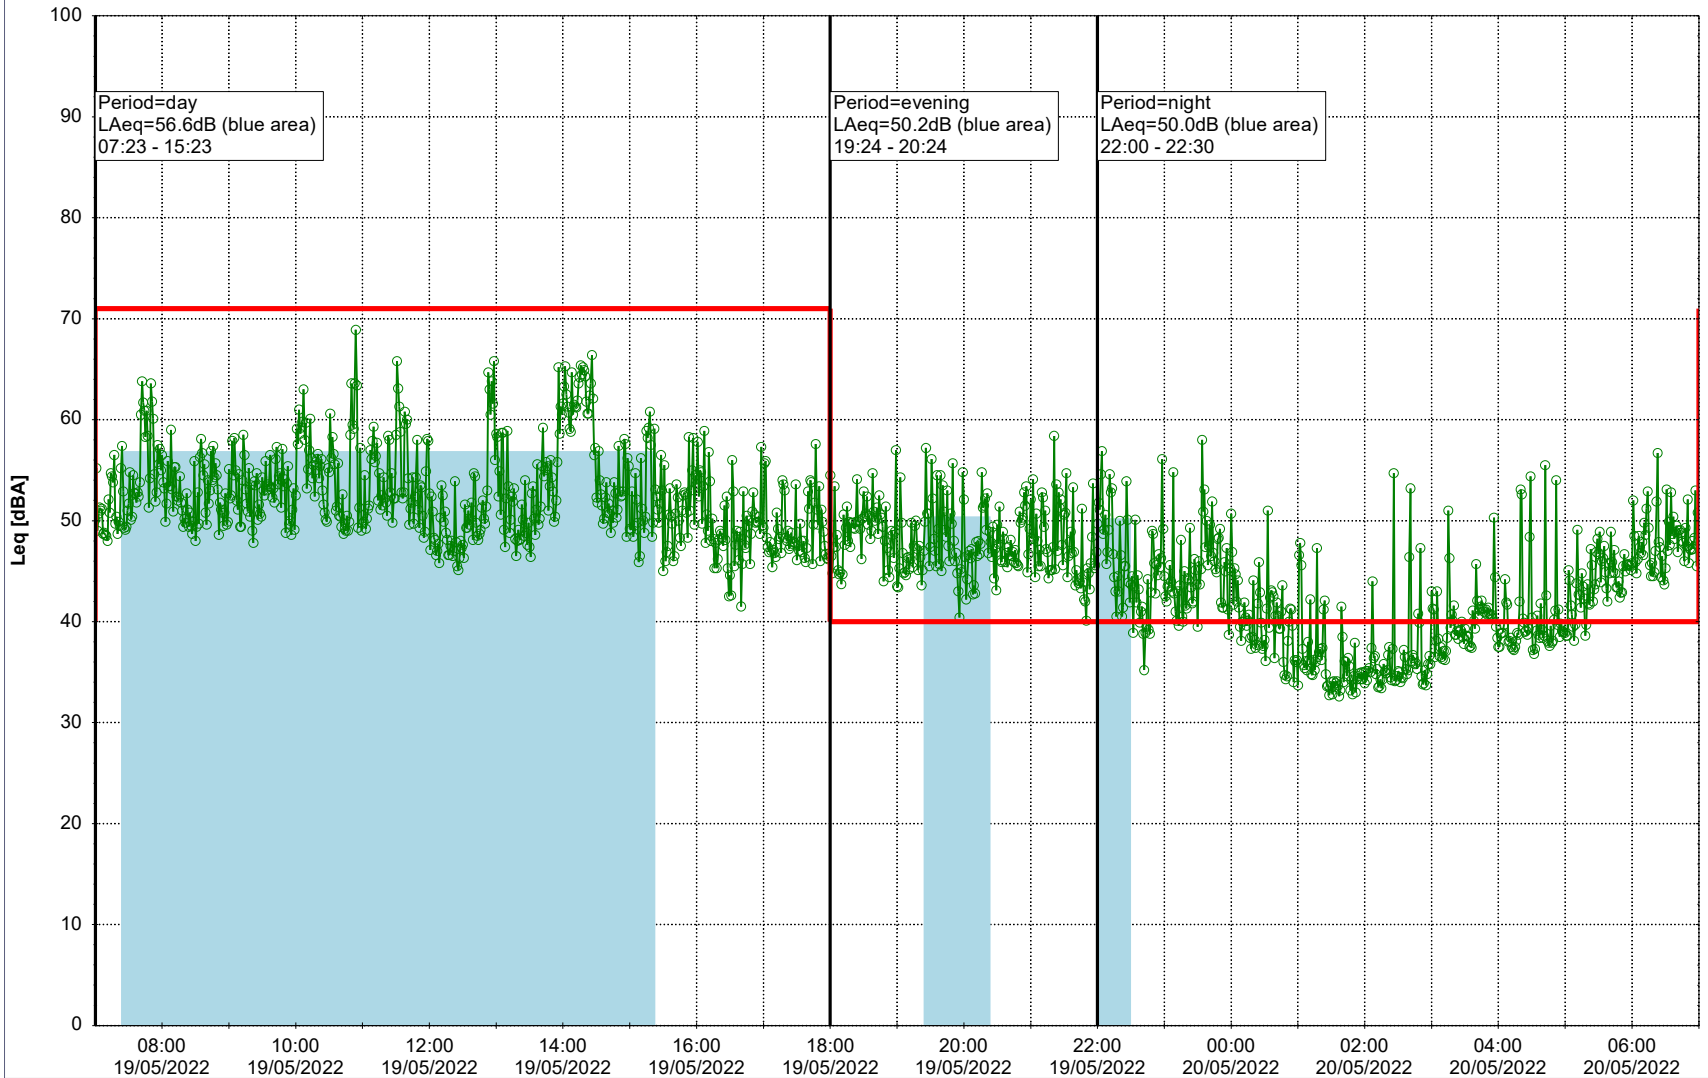

Project: Kronos Sydhavnen
Construction: Ny Ellebjerg
Location: N-V

Plan View

Remarks

...

Noise Time Related Diagram

19/05/2022
20/05/2022

○ ○ ○ ○ NEL_NS01

Project: Kronos Sydhavnen
Construction: Ny Ellebjerg
Location: N-V

20/05/2022
21/05/2022

Plan View

Remarks

...

Noise Time Related Diagram

○○○ NEL_NS01

Project: Kronos Sydhavnen
Construction: Ny Ellebjerg
Location: N-V

Plan View

Remarks

...

Noise Time Related Diagram

21/05/2022
22/05/2022

○ ○ ○ ○ NEL_NS01

Project: Kronos Sydhavnen
Construction: Ny Ellebjerg
Location: N-V

Plan View

Remarks