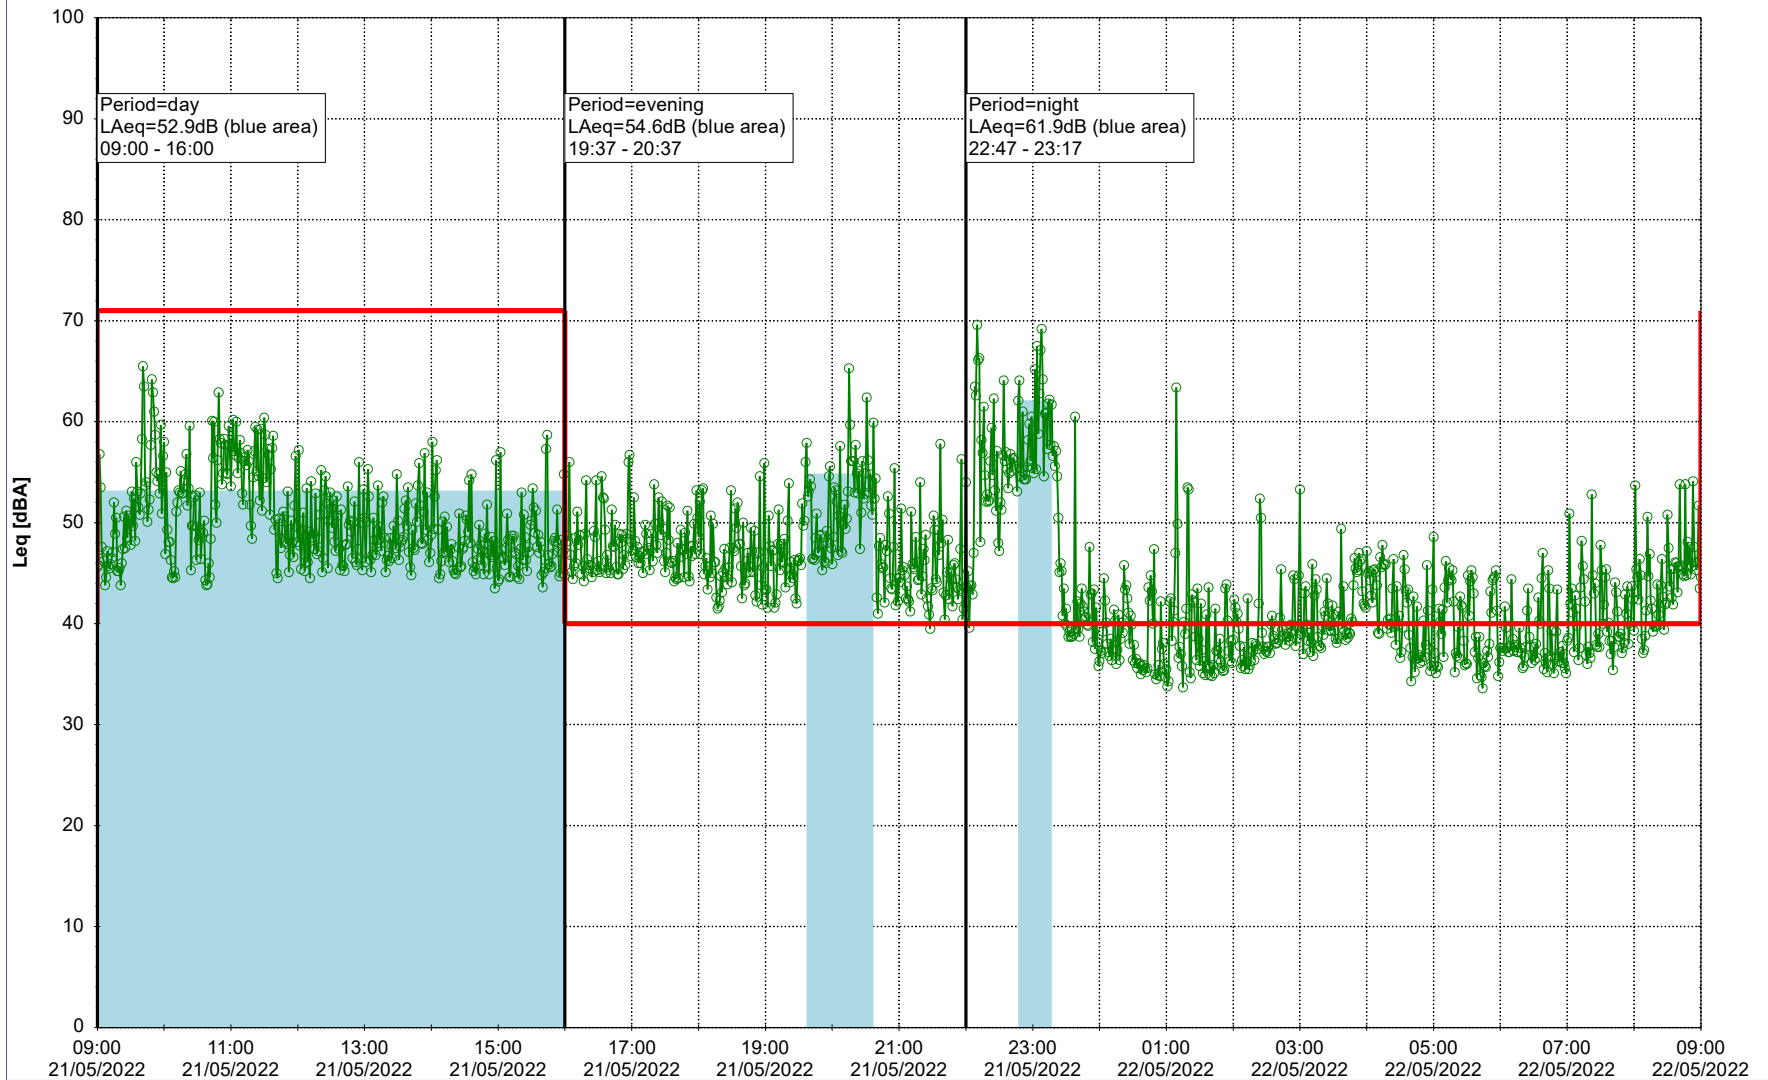

Project: Kronos Sydhavnen
Construction: Ny Ellebjerg
Location: N-V

Plan View

Remarks

...

Noise Time Related Diagram

19/05/2022
20/05/2022

○ ○ ○ ○ NEL_NS01

Project: Kronos Sydhavnen
Construction: Ny Ellebjerg
Location: N-V

20/05/2022
21/05/2022

Plan View

Remarks

...

Noise Time Related Diagram

○○○ NEL_NS01

Project: Kronos Sydhavnen
Construction: Ny Ellebjerg
Location: N-V

Plan View

Remarks

...

Noise Time Related Diagram

21/05/2022
22/05/2022

○ ○ ○ ○ NEL_NS01

Project: Kronos Sydhavnen
Construction: Ny Ellebjerg
Location: N-V

Plan View

Remarks