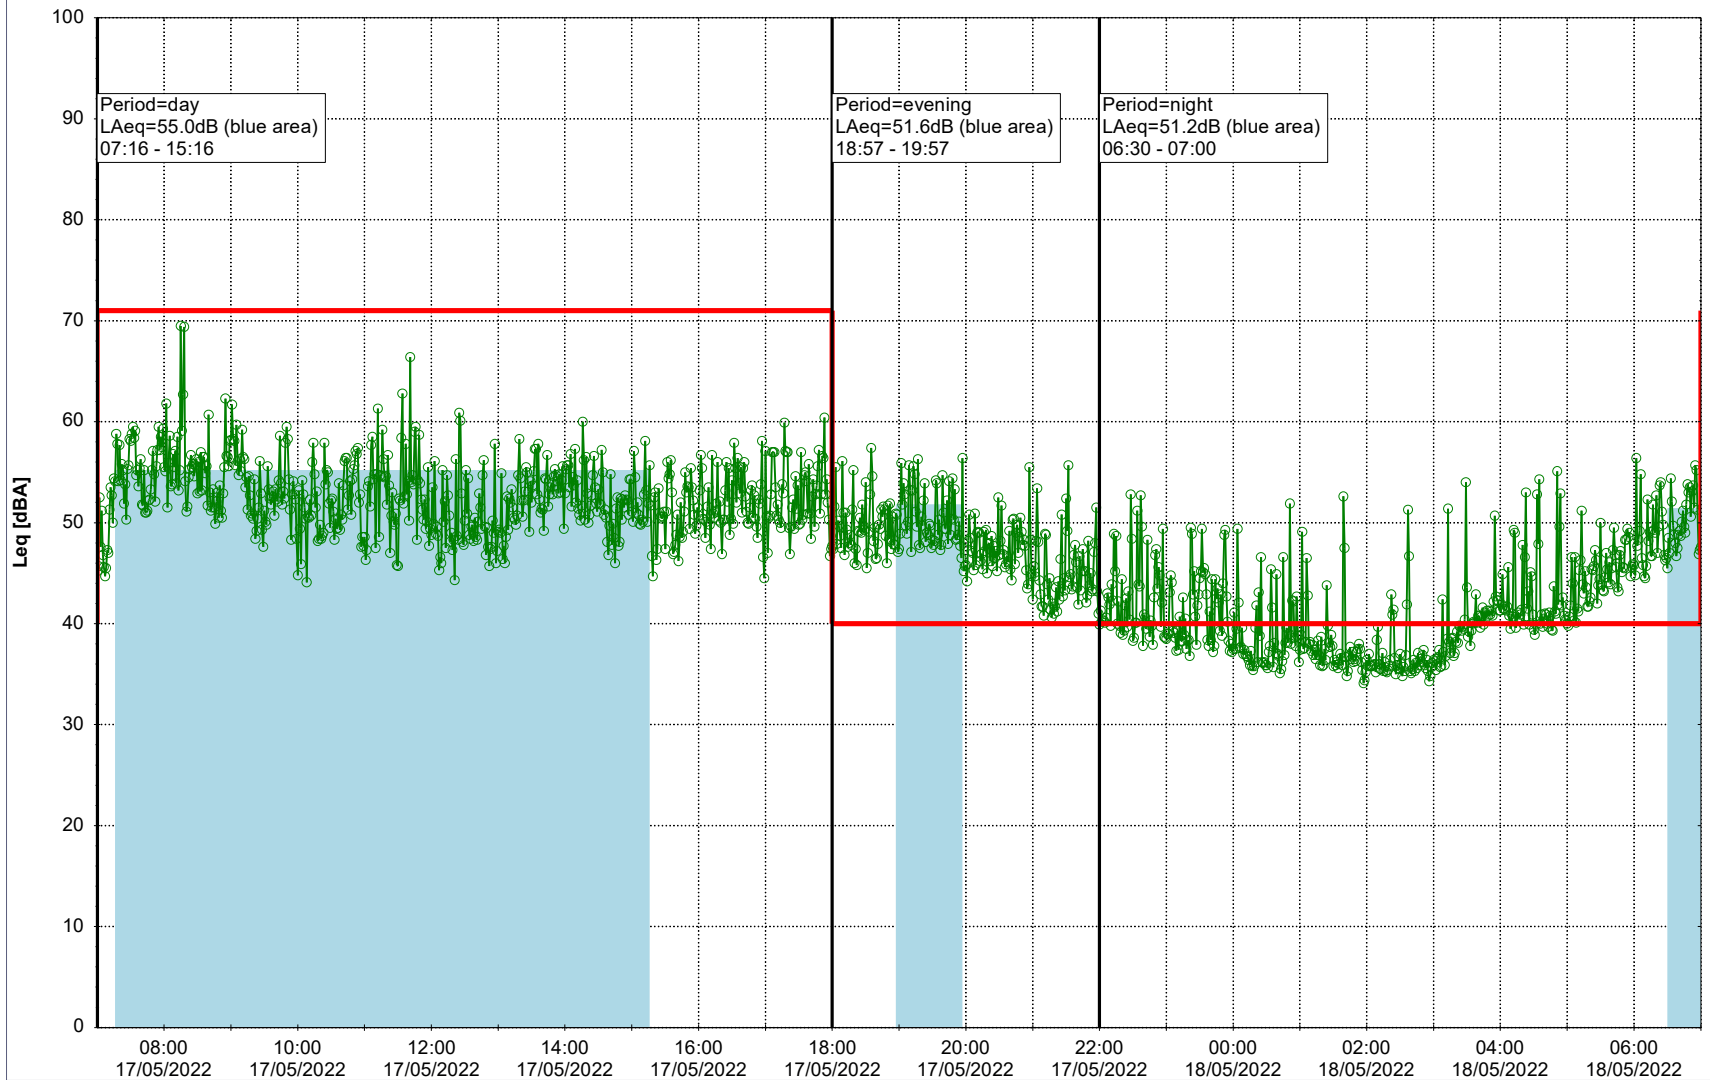

Project: Kronos Sydhavnen
Construction: Ny Ellebjerg
Location: N-V

Plan View

Remarks

...

Noise Time Related Diagram

17/05/2022

18/05/2022

○ NEL_NS01

Project: Kronos Sydhavnen
Construction: Ny Ellebjerg
Location: N-V

Plan View

Remarks

...

Noise Time Related Diagram

18/05/2022

19/05/2022

○○○ NEL_NS01

Project: Kronos Sydhavnen
Construction: Ny Ellebjerg
Location: N-V

Plan View

Remarks

...

Noise Time Related Diagram

19/05/2022
20/05/2022

○ ○ ○ ○ NEL_NS01

Project: Kronos Sydhavnen
Construction: Ny Ellebjerg
Location: N-V

20/05/2022
21/05/2022

Plan View

Remarks

...

Noise Time Related Diagram

○○○ NEL_NS01

Project: Kronos Sydhavnen
Construction: Ny Ellebjerg
Location: N-V

Plan View