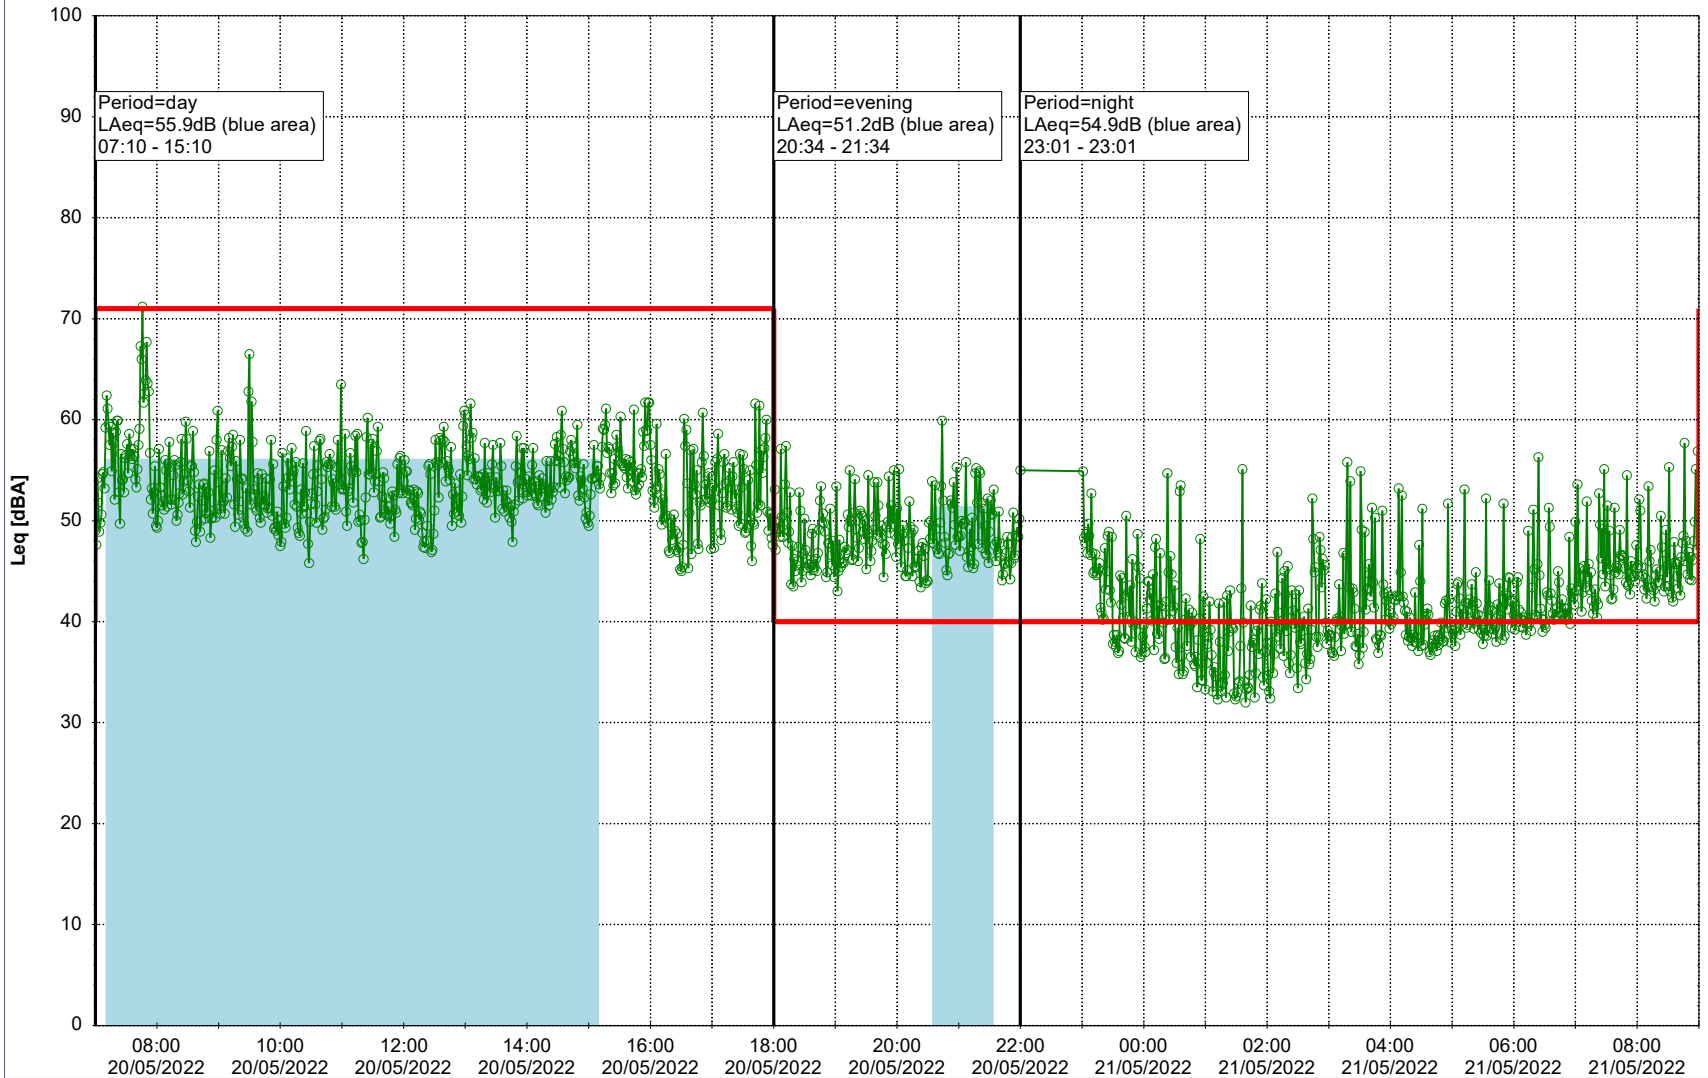

Project: Kronos Sydhavnen
Construction: Ny Ellebjerg
Location: N-V

Plan View

Remarks

...

Noise Time Related Diagram

19/05/2022
20/05/2022

○ ○ ○ ○ NEL_NS01

Project: Kronos Sydhavnen
Construction: Ny Ellebjerg
Location: N-V

20/05/2022
21/05/2022

Plan View

Remarks

...

Noise Time Related Diagram

○○○ NEL_NS01

Project: Kronos Sydhavnen
Construction: Ny Ellebjerg
Location: N-V

Plan View

Remarks

...

Noise Time Related Diagram

21/05/2022
22/05/2022

○ ○ ○ ○ NEL_NS01

Project: Kronos Sydhavnen
Construction: Ny Ellebjerg
Location: N-V

Plan View

Remarks