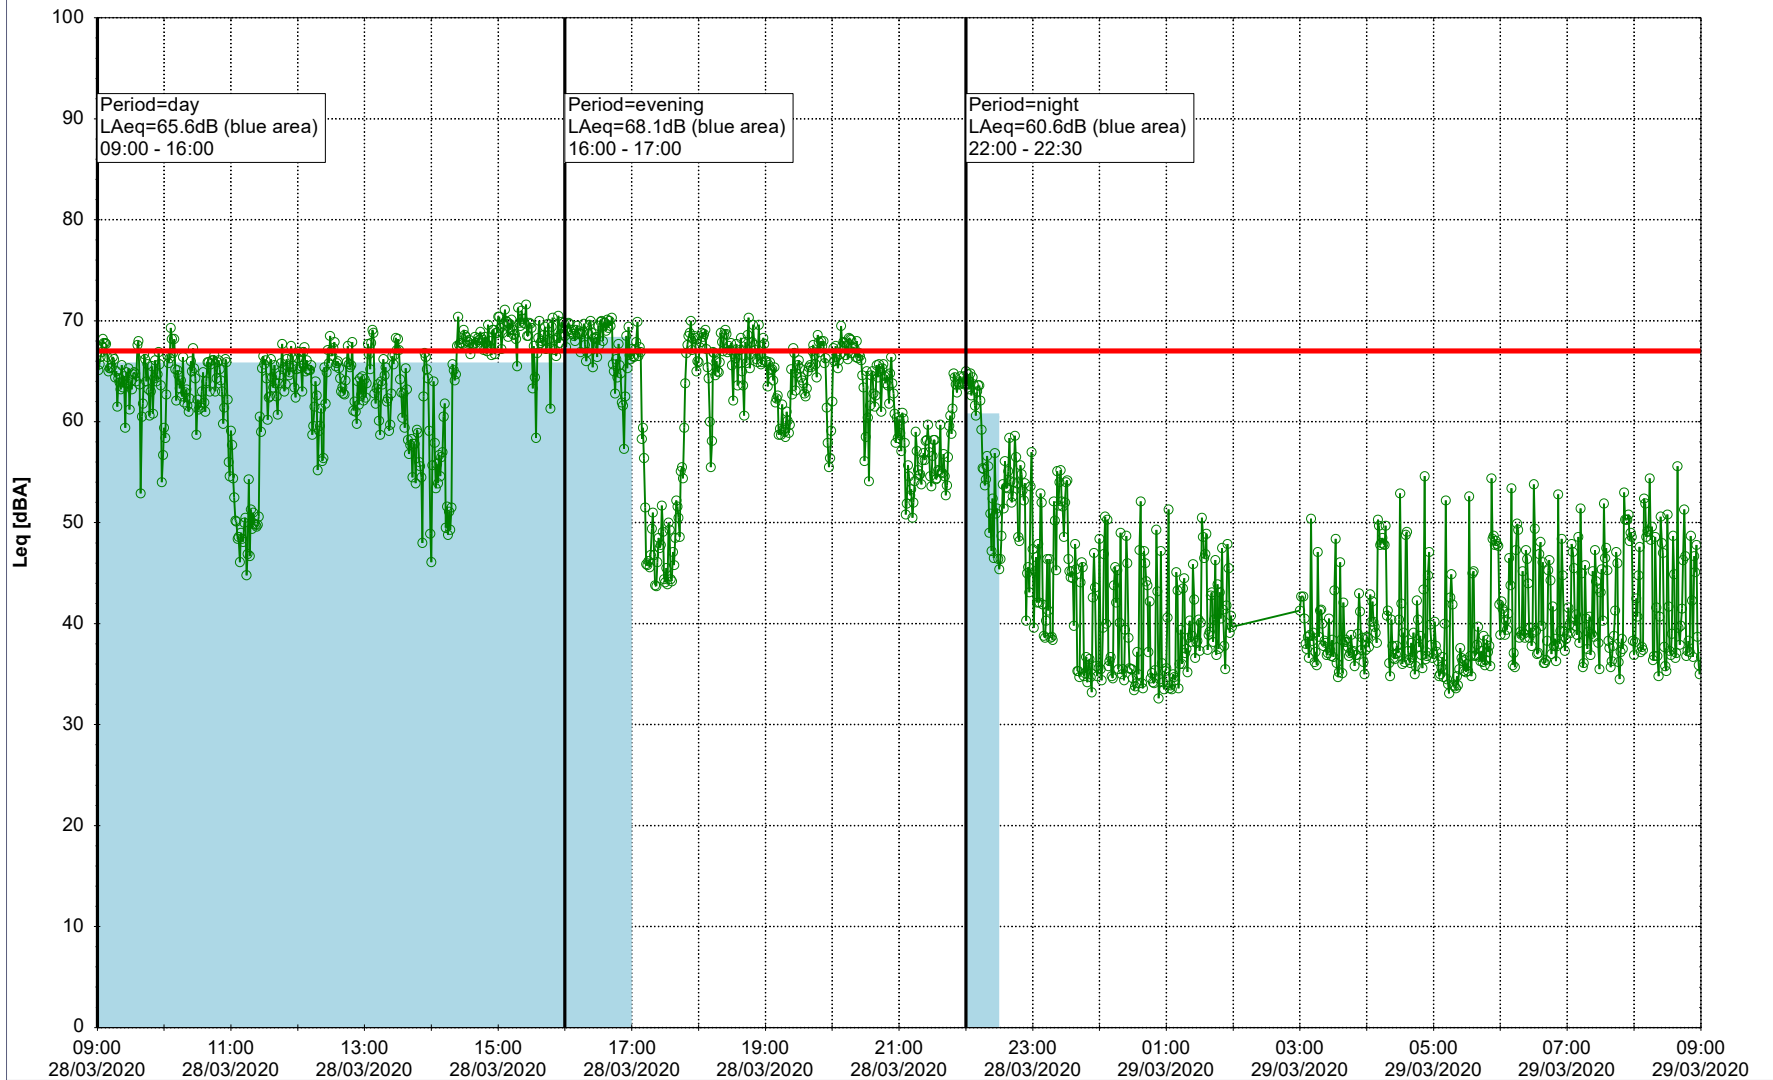

Plan View

Remarks

...

Noise Time Related Diagram

26/03/2020
27/03/2020

○ ○ ○ ○ NEL_NS01

Project: Kronos Sydhavnen
Construction: Ny Ellebjerg
Location: N-V

Plan View

Remarks

...

Noise Time Related Diagram

27/03/2020
28/03/2020

○ ○ ○ ○ NEL_NS01

Project: Kronos Sydhavnen
Construction: Ny Ellebjerg
Location: N-V

Plan View

Remarks

...

Noise Time Related Diagram

28/03/2020
29/03/2020

○ ○ ○ ○ NEL_NS01

Project: Kronos Sydhavnen
Construction: Ny Ellebjerg
Location: N-V

29/03/2020
30/03/2020

Plan View

Remarks