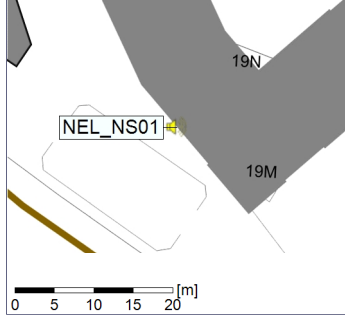

Remarks

...

Noise Time Related Diagram

27/03/2020
28/03/2020

○ ○ ○ ○ NEL_NS01

Project: Kronos Sydhavnen
Construction: Ny Ellebjerg
Location: N-V

Plan View

Remarks