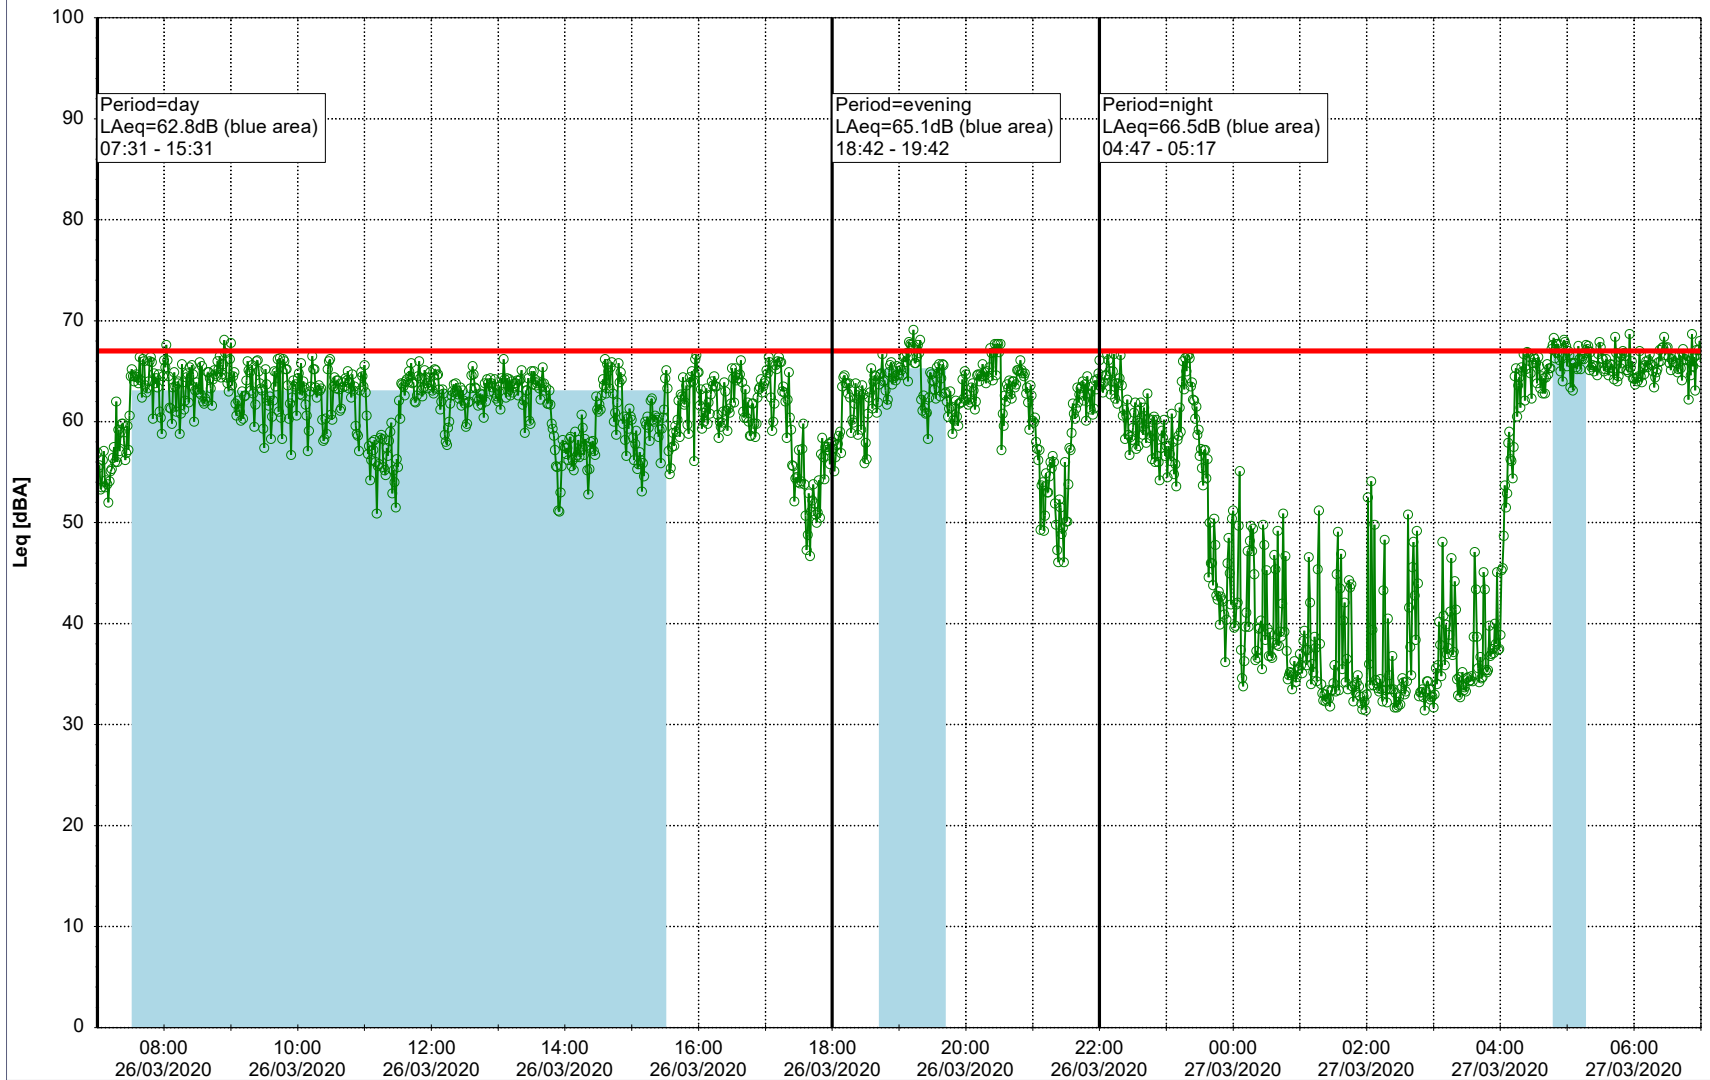

Project: Kronos Sydhavnen
Construction: Ny Ellebjerg
Location: N-V

Plan View

Remarks

...

Noise Time Related Diagram

25/03/2020
26/03/2020

○ ○ ○ ○ NEL_NS01

Project: Kronos Sydhavnen
Construction: Ny Ellebjerg
Location: N-V

Plan View

Remarks

...

Noise Time Related Diagram

26/03/2020
27/03/2020

○ ○ ○ ○ NEL_NS01

Project: Kronos Sydhavnen
Construction: Ny Ellebjerg
Location: N-V

Plan View

Remarks

...

Noise Time Related Diagram

27/03/2020
28/03/2020

○ ○ ○ ○ NEL_NS01

Project: Kronos Sydhavnen
Construction: Ny Ellebjerg
Location: N-V

Plan View

Remarks

...

Noise Time Related Diagram

28/03/2020
29/03/2020

○ ○ ○ ○ NEL_NS01

Project: Kronos Sydhavnen
Construction: Ny Ellebjerg
Location: N-V

29/03/2020
30/03/2020

Plan View

Remarks