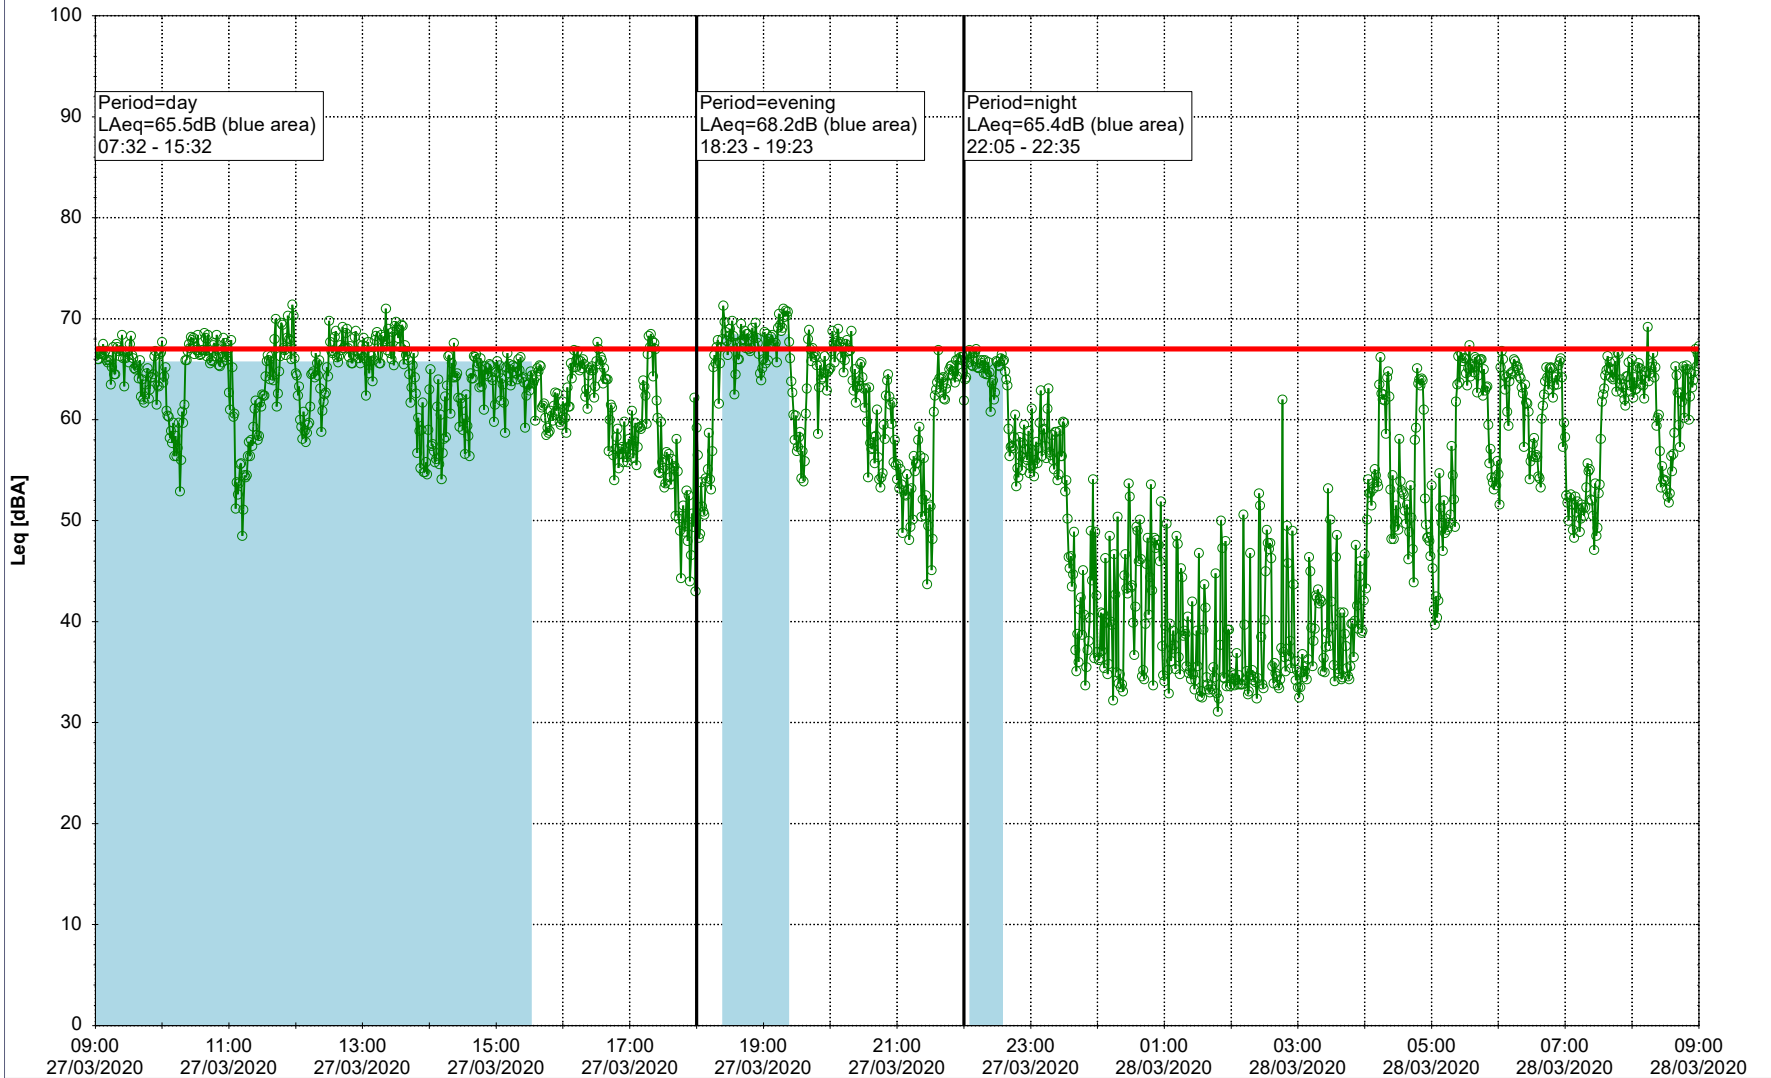

Project: Kronos Sydhavnen
Construction: Ny Ellebjerg
Location: N-V

Plan View

Remarks

...

Noise Time Related Diagram

25/03/2020
26/03/2020

○ ○ ○ ○ NEL_NS01

Project: Kronos Sydhavnen
Construction: Ny Ellebjerg
Location: N-V

Plan View

Remarks

...

Noise Time Related Diagram

26/03/2020
27/03/2020

○ ○ ○ ○ NEL_NS01

Project: Kronos Sydhavnen
Construction: Ny Ellebjerg
Location: N-V

Plan View

Remarks

...

Noise Time Related Diagram

27/03/2020
28/03/2020

○ ○ ○ ○ NEL_NS01

Project: Kronos Sydhavnen
Construction: Ny Ellebjerg
Location: N-V

Plan View

Remarks

...

Noise Time Related Diagram

28/03/2020
29/03/2020

○ ○ ○ ○ NEL_NS01

Project: Kronos Sydhavnen
Construction: Ny Ellebjerg
Location: N-V

29/03/2020
30/03/2020

Plan View

Remarks