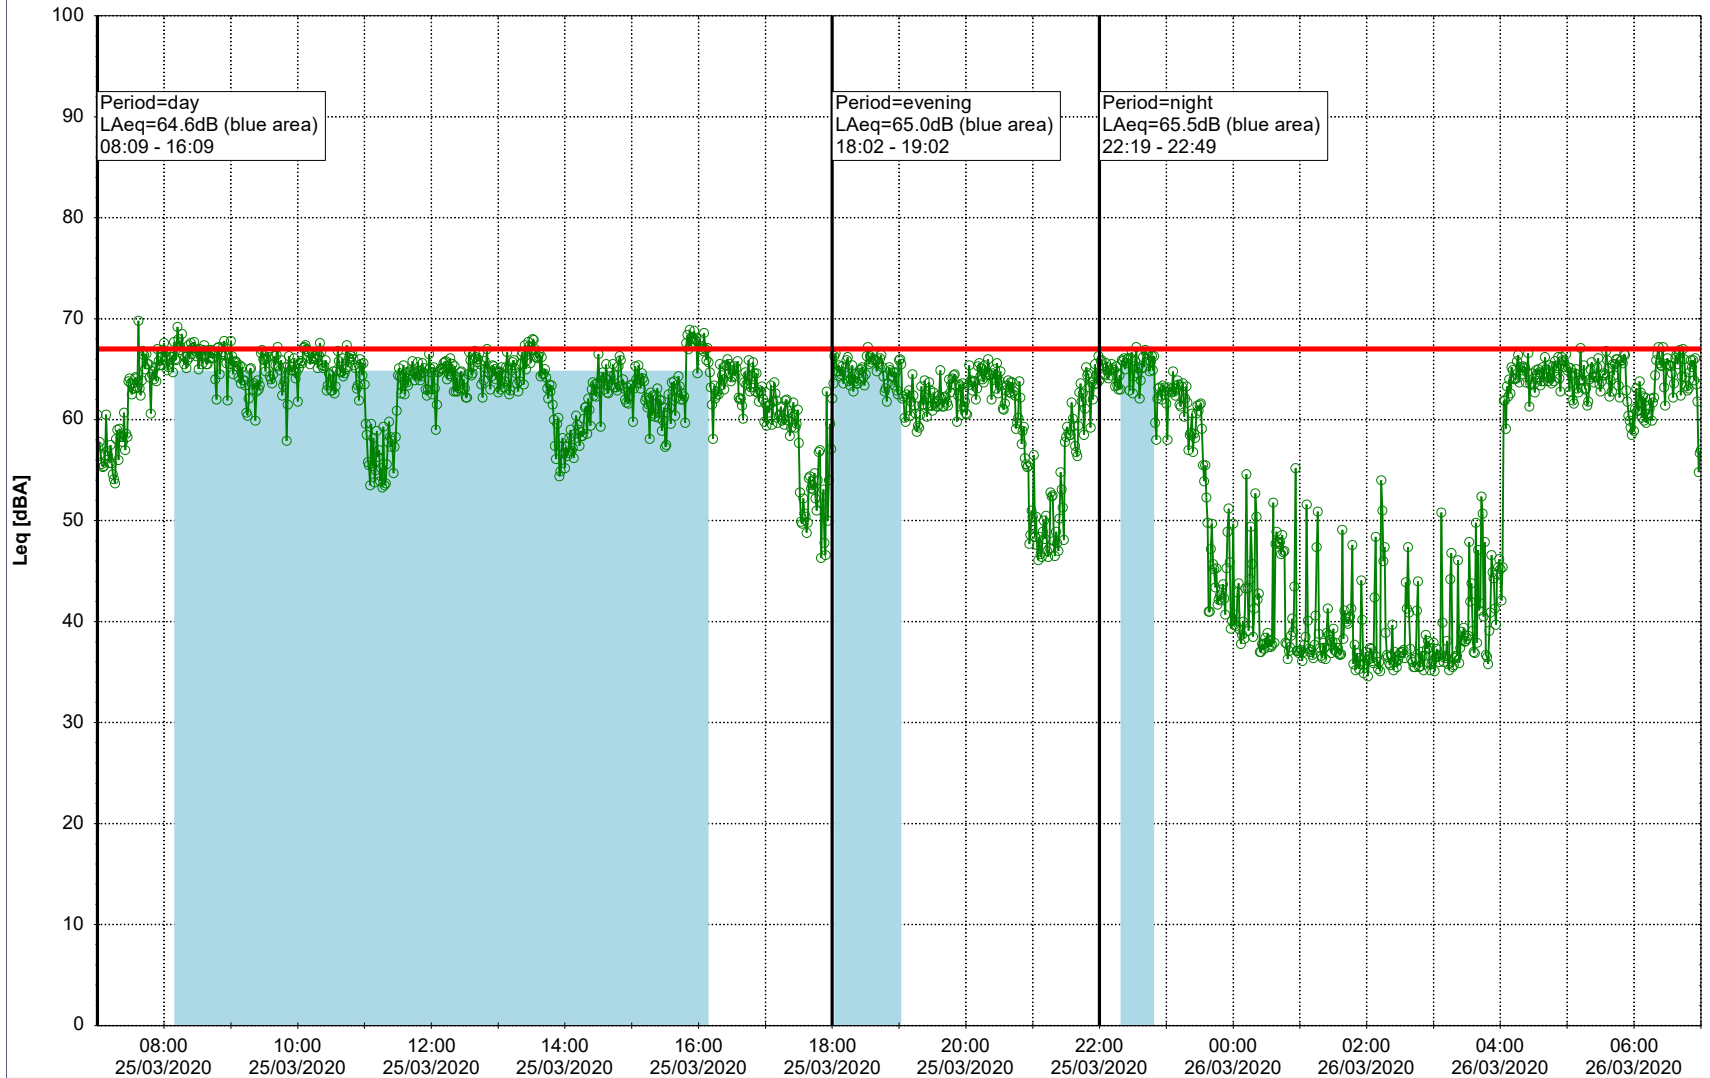

Project: Kronos Sydhavnen
Construction: Ny Ellebjerg
Location: N-V

Plan View

Remarks

...

Noise Time Related Diagram

25/03/2020
26/03/2020

○ ○ ○ ○ NEL_NS01

Project: Kronos Sydhavnen
Construction: Ny Ellebjerg
Location: N-V

Plan View

Remarks

...

Noise Time Related Diagram

26/03/2020
27/03/2020

○ ○ ○ ○ NEL_NS01

Project: Kronos Sydhavnen
Construction: Ny Ellebjerg
Location: N-V

Plan View

Remarks

...

Noise Time Related Diagram

27/03/2020
28/03/2020

○ ○ ○ ○ NEL_NS01

Project: Kronos Sydhavnen
Construction: Ny Ellebjerg
Location: N-V

Plan View

Remarks

...

Noise Time Related Diagram

28/03/2020
29/03/2020

○ ○ ○ ○ NEL_NS01

Project: Kronos Sydhavnen
Construction: Ny Ellebjerg
Location: N-V

29/03/2020
30/03/2020

Plan View

Remarks