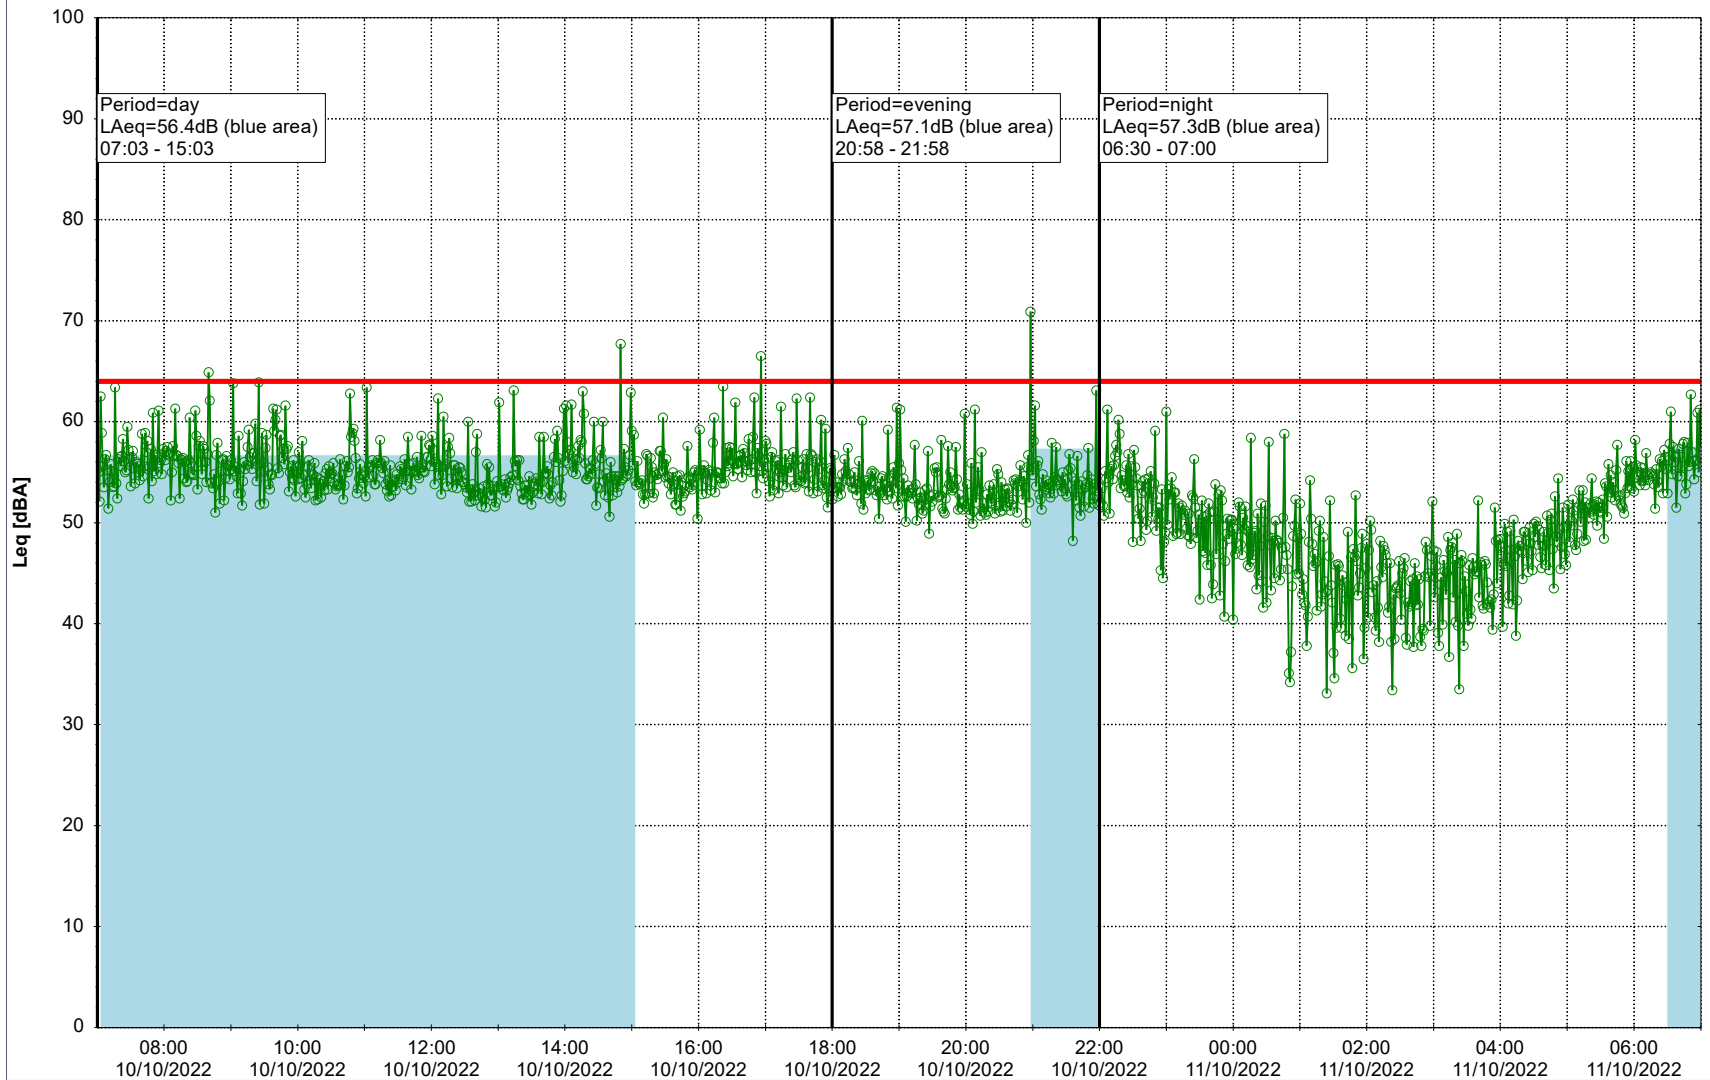

Project: Kronos Sydhavnen
Construction: Gåsebæk
Location: N-V

Plan View

Remarks

...

Noise Time Related Diagram

10/10/2022
11/10/2022

○○○ GAB_NS01

Project: Kronos Sydhavnen
Construction: Gåsebæk
Location: N-V

Plan View

Remarks

...

Noise Time Related Diagram

11/10/2022
12/10/2022

○○○ GAB_NS01

Project: Kronos Sydhavnen
Construction: Gåsebæk
Location: N-V

Plan View

Remarks

...

Noise Time Related Diagram

12/10/2022
13/10/2022

○ GAB_NS01

Project: Kronos Sydhavnen
Construction: Gåsebæk
Location: N-V

13/10/2022
14/10/2022

Plan View

Remarks

...

Noise Time Related Diagram

○○○ GAB_NS01

Project: Kronos Sydhavnen
Construction: Gåsebæk
Location: N-V

Plan View

Remarks

...