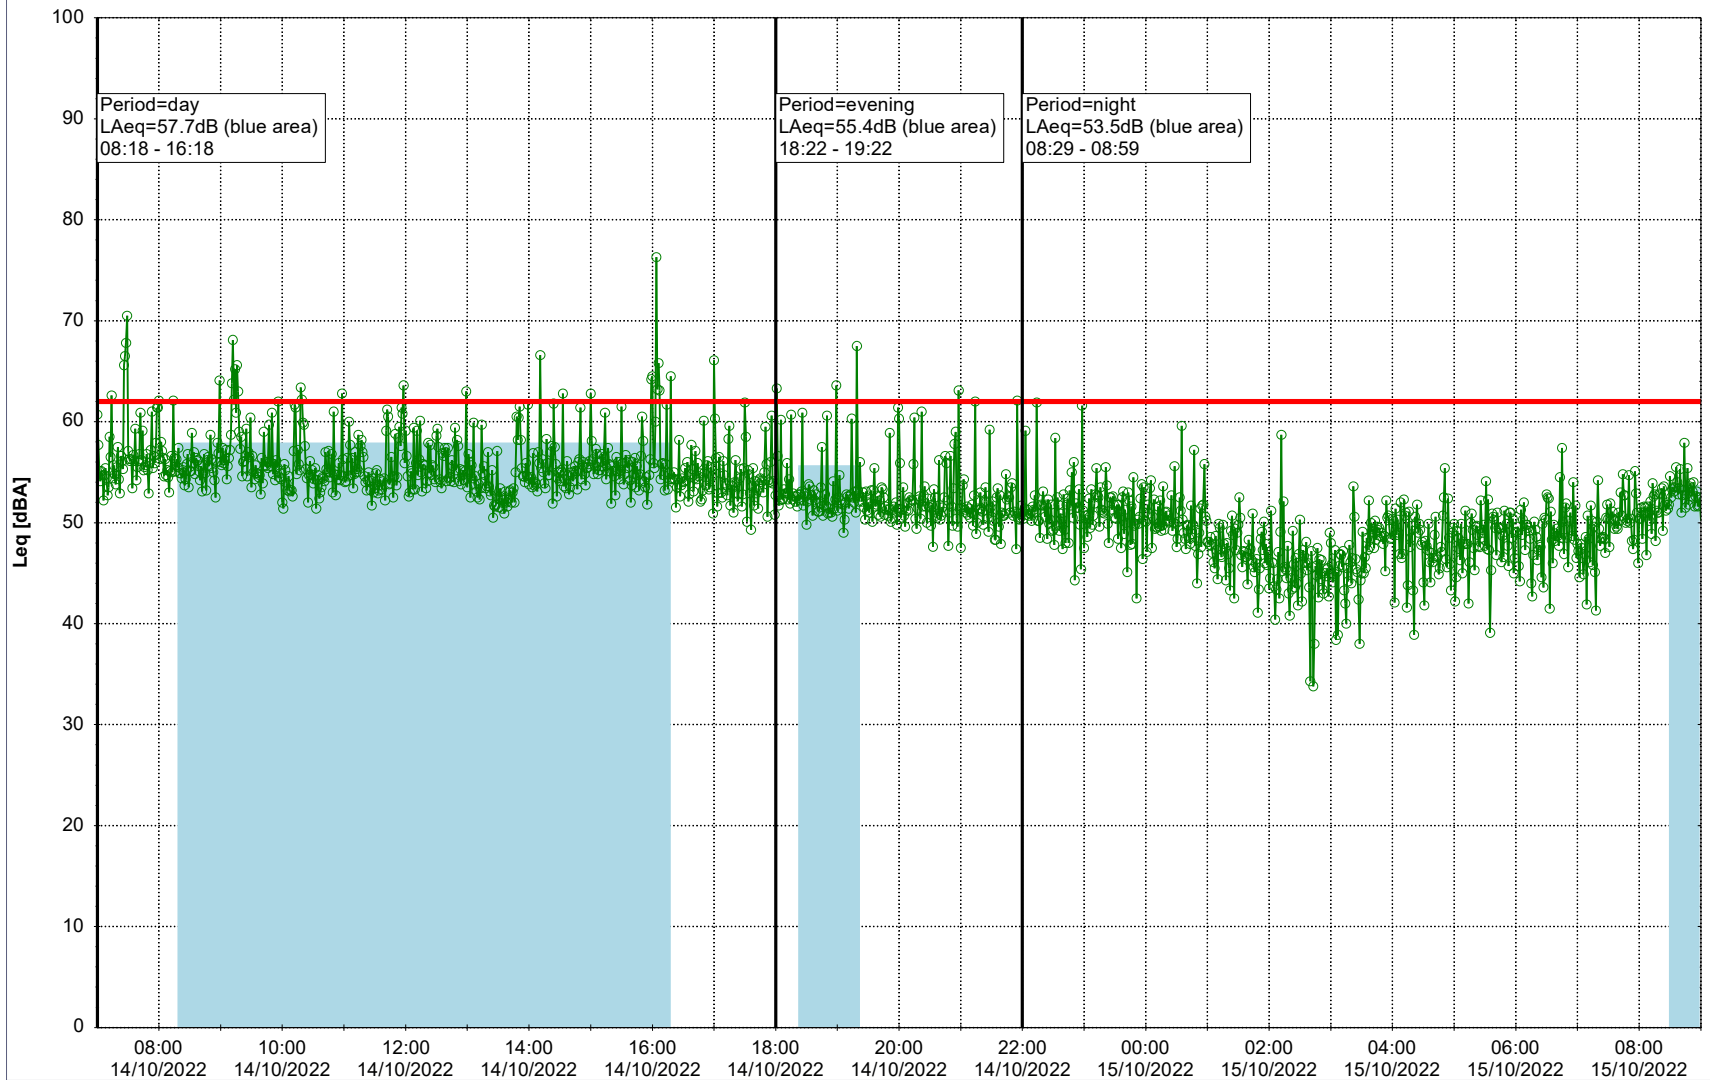

Remarks

...

Noise Time Related Diagram

○○○ GAB_NS01

Project: Kronos Sydhavnen
Construction: Gåsebæk
Location: N-V

Plan View

Remarks

...

Noise Time Related Diagram

14/10/2022
15/10/2022

○○○○ GAB_NS01

Project: Kronos Sydhavnen
Construction: Gåsebæk
Location: N-V

Plan View

Remarks

...

Noise Time Related Diagram

15/10/2022
16/10/2022

○○○ GAB_NS01

Project: Kronos Sydhavnen
Construction: Gåsebæk
Location: N-V

16/10/2022
17/10/2022

Plan View

Remarks

...

Noise Time Related Diagram