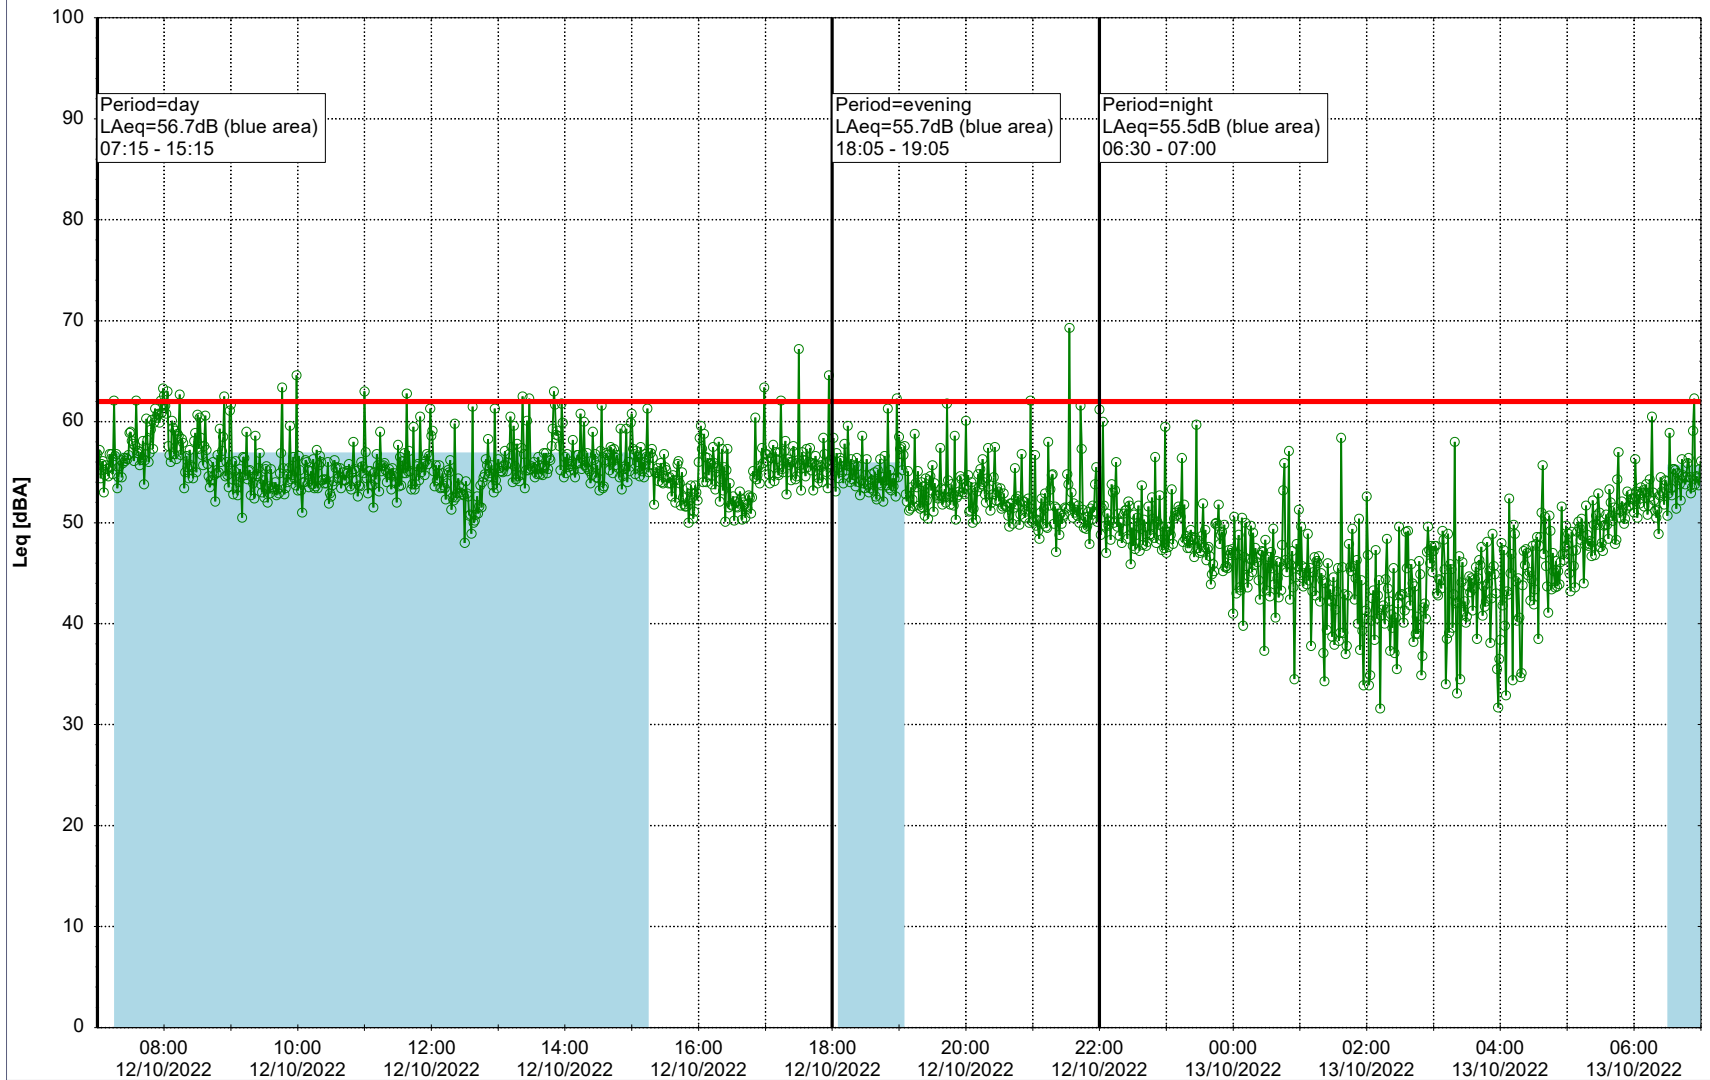

Plan View

Remarks

...

Noise Time Related Diagram

11/10/2022
12/10/2022

○○○ GAB_NS01

Project: Kronos Sydhavnen
Construction: Gåsebæk
Location: N-V

Plan View

Remarks

...

Noise Time Related Diagram

12/10/2022
13/10/2022

○ GAB_NS01

Project: Kronos Sydhavnen
Construction: Gåsebæk
Location: N-V

13/10/2022
14/10/2022

Plan View

Remarks

...

Noise Time Related Diagram

○○○ GAB_NS01

Project: Kronos Sydhavnen
Construction: Gåsebæk
Location: N-V

Plan View

Remarks

...

Noise Time Related Diagram

14/10/2022
15/10/2022

○○○○ GAB_NS01

Project: Kronos Sydhavnen
Construction: Gåsebæk
Location: N-V

Plan View

Remarks

...

Noise Time Related Diagram