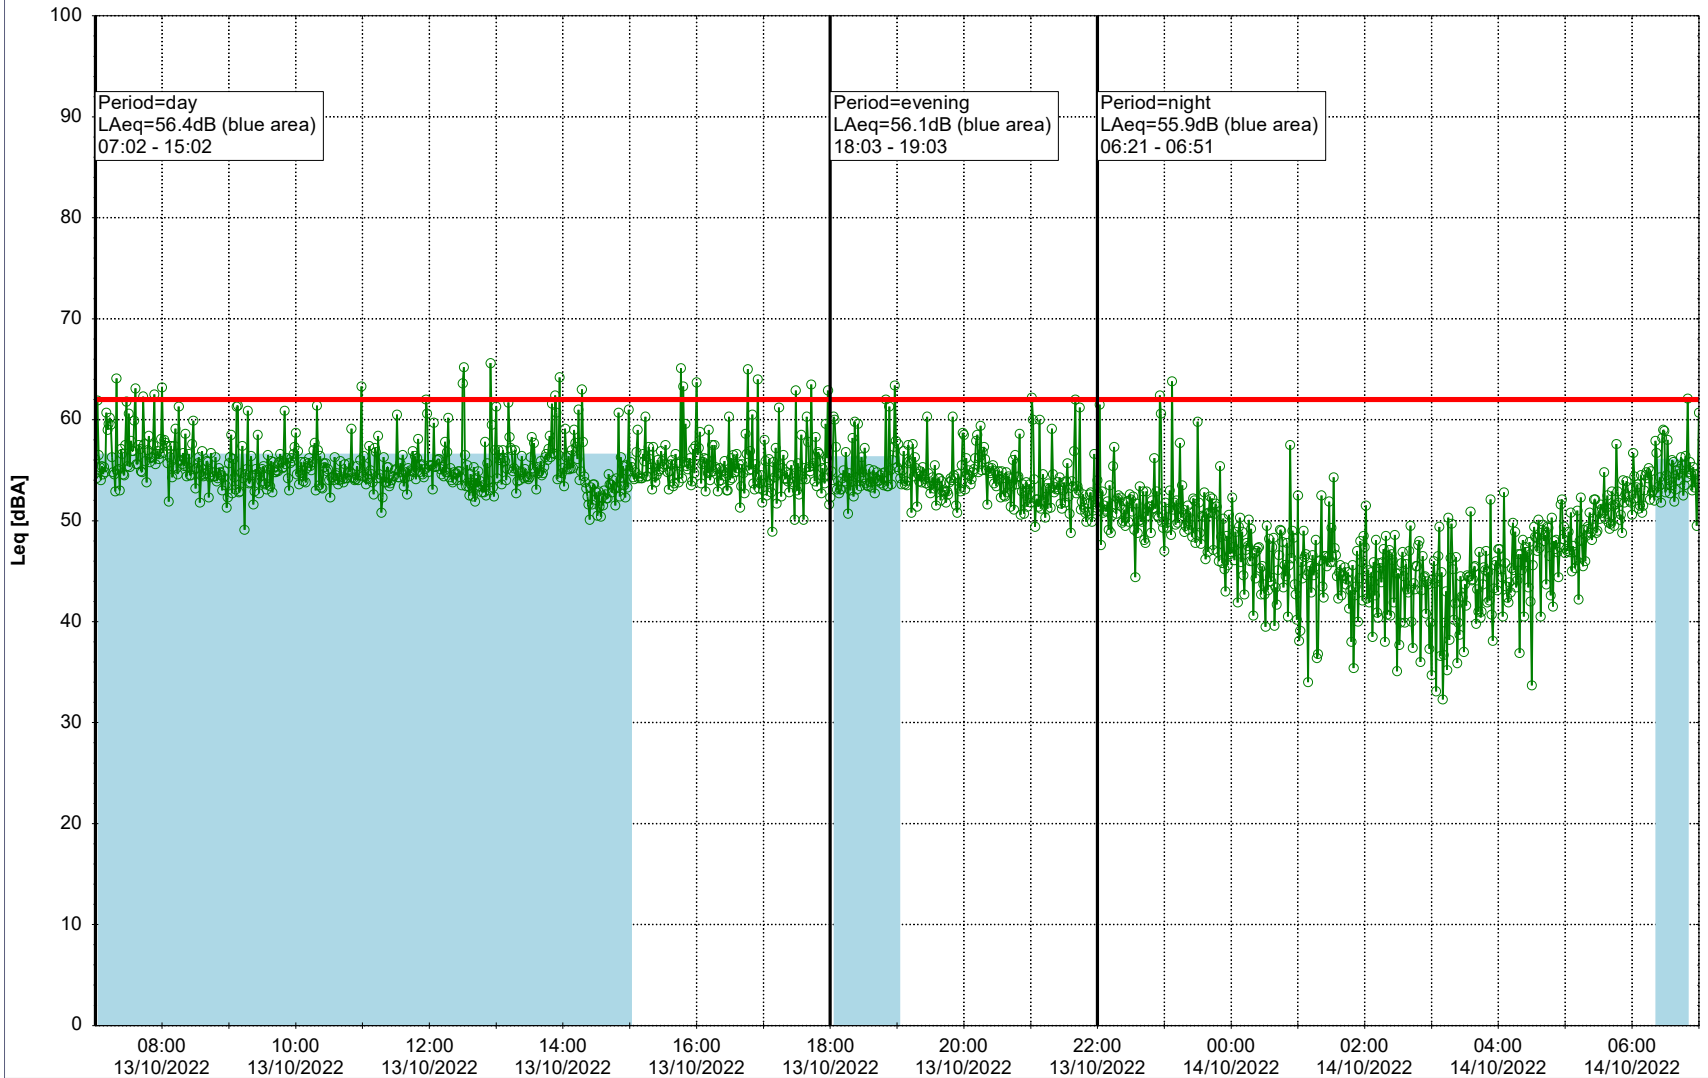

Remarks

...

Noise Time Related Diagram

12/10/2022
13/10/2022

○ GAB_NS01

Project: Kronos Sydhavnen
Construction: Gåsebæk
Location: N-V

13/10/2022
14/10/2022

Plan View

Remarks

...

Noise Time Related Diagram

○○○ GAB_NS01

Project: Kronos Sydhavnen
Construction: Gåsebæk
Location: N-V

Plan View

Remarks

...

Noise Time Related Diagram

14/10/2022
15/10/2022

○○○○ GAB_NS01

Project: Kronos Sydhavnen
Construction: Gåsebæk
Location: N-V

Plan View

Remarks

...

Noise Time Related Diagram