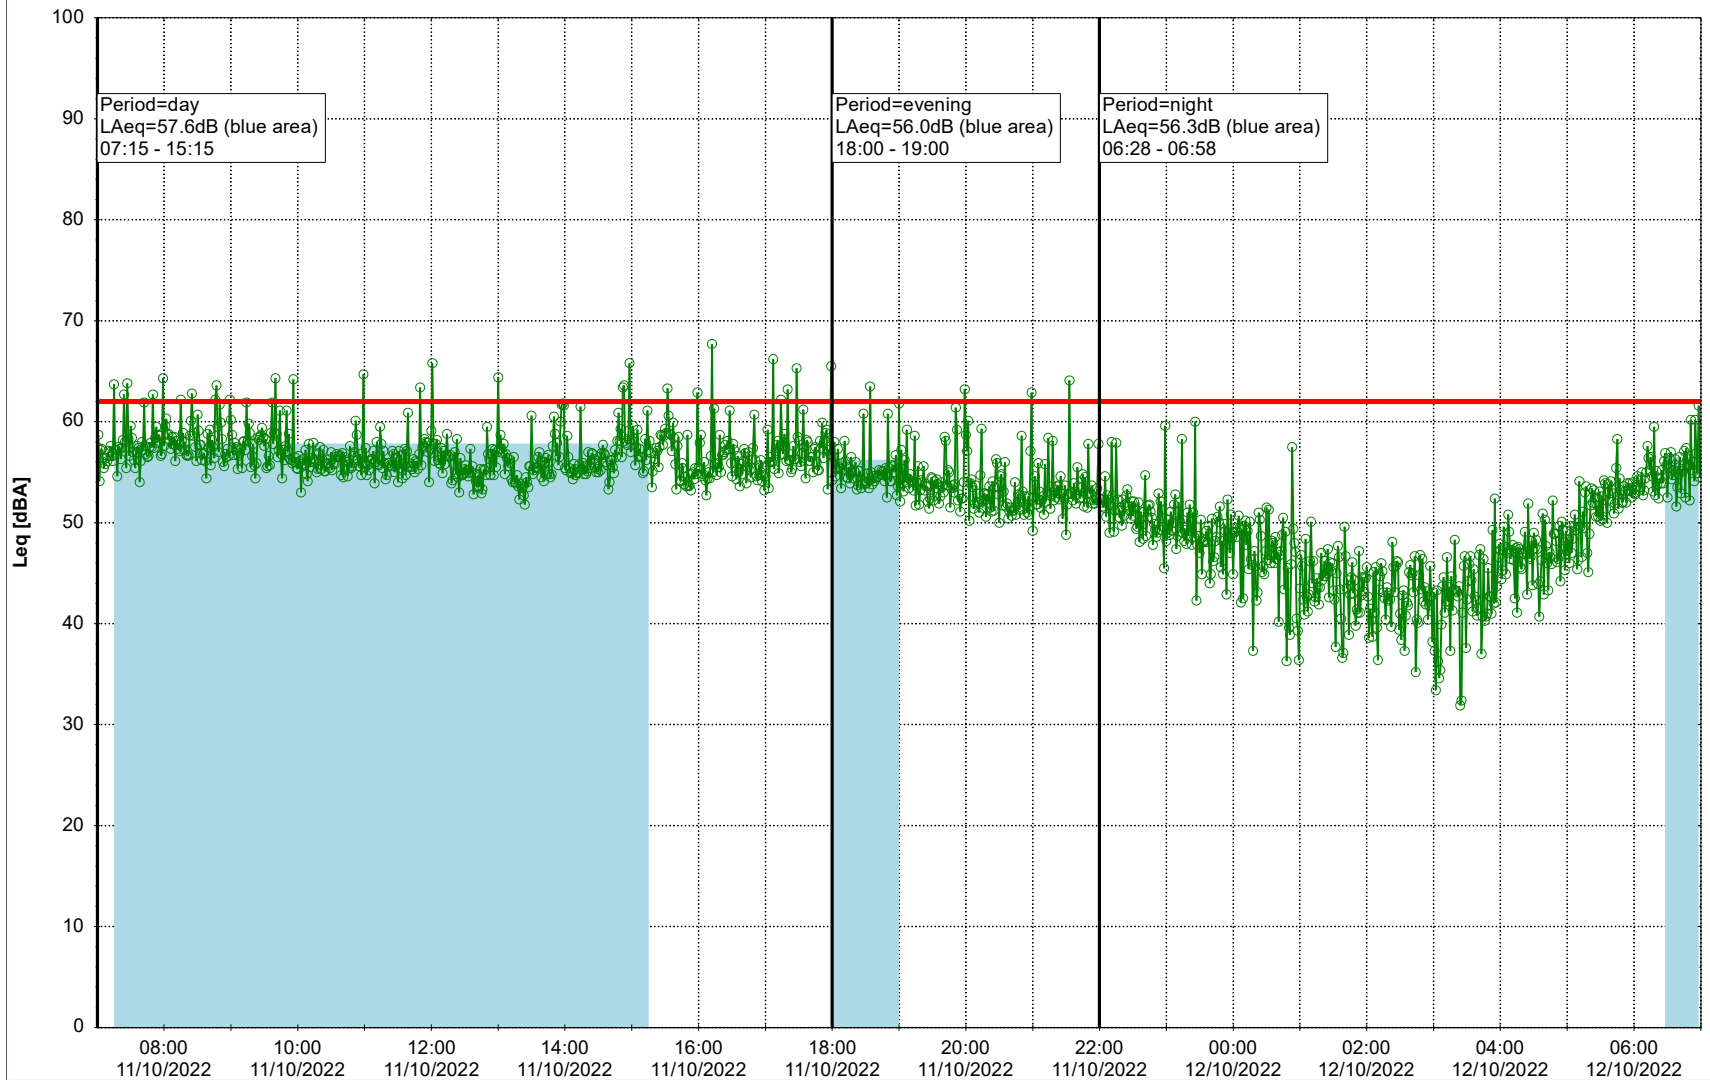

Plan View

Remarks

...

Noise Time Related Diagram

11/10/2022
12/10/2022

○○○ GAB_NS01

Project: Kronos Sydhavnen
Construction: Gåsebæk
Location: N-V

Plan View

Remarks

...

Noise Time Related Diagram

12/10/2022
13/10/2022

○ GAB_NS01

Project: Kronos Sydhavnen
Construction: Gåsebæk
Location: N-V

13/10/2022
14/10/2022

Plan View

Remarks

...

Noise Time Related Diagram

○○○ GAB_NS01

Project: Kronos Sydhavnen
Construction: Gåsebæk
Location: N-V

Plan View

Remarks

...

Noise Time Related Diagram

14/10/2022
15/10/2022

○○○○ GAB_NS01

Project: Kronos Sydhavnen
Construction: Gåsebæk
Location: N-V

Plan View

Remarks

...

Noise Time Related Diagram