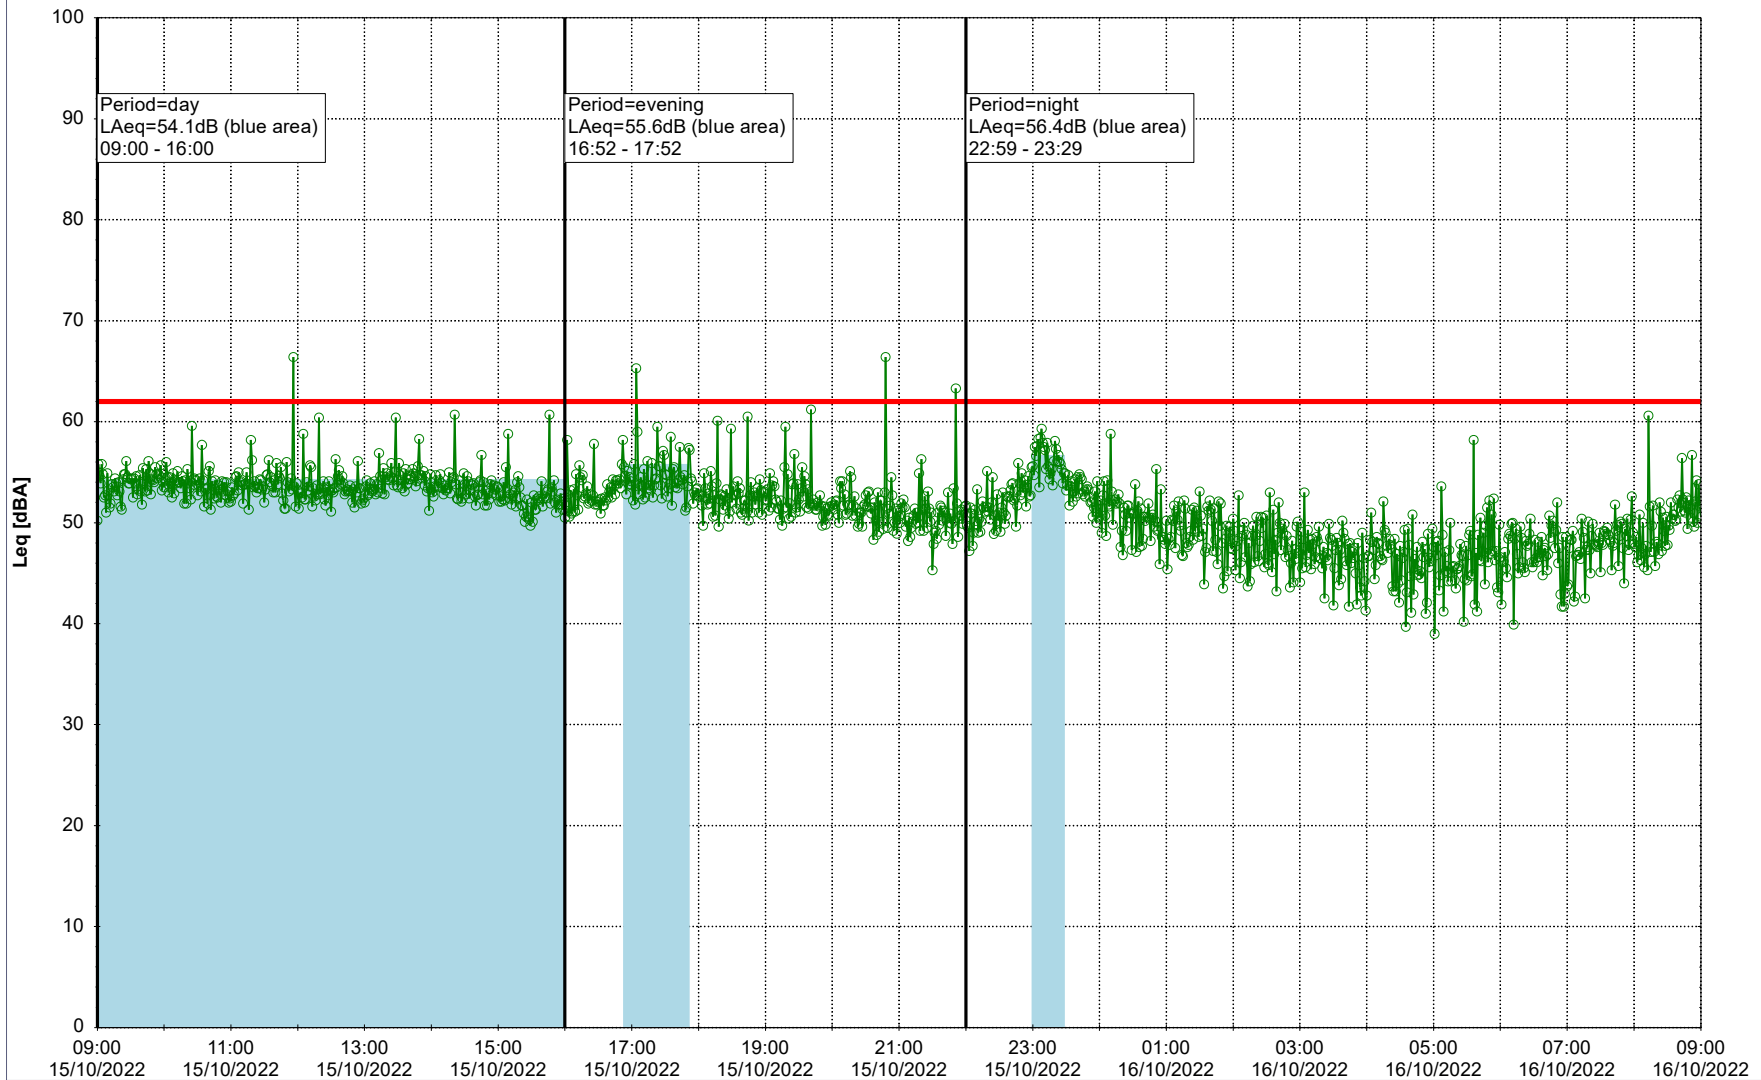

Noise Time Related Diagram

14/10/2022
15/10/2022

○○○○ GAB_NS01

Project: Kronos Sydhavnen
Construction: Gåsebæk
Location: N-V

Plan View

Remarks

...

Noise Time Related Diagram

15/10/2022
16/10/2022

○○○ GAB_NS01

Project: Kronos Sydhavnen
Construction: Gåsebæk
Location: N-V

16/10/2022
17/10/2022

Plan View

Remarks

...

Noise Time Related Diagram