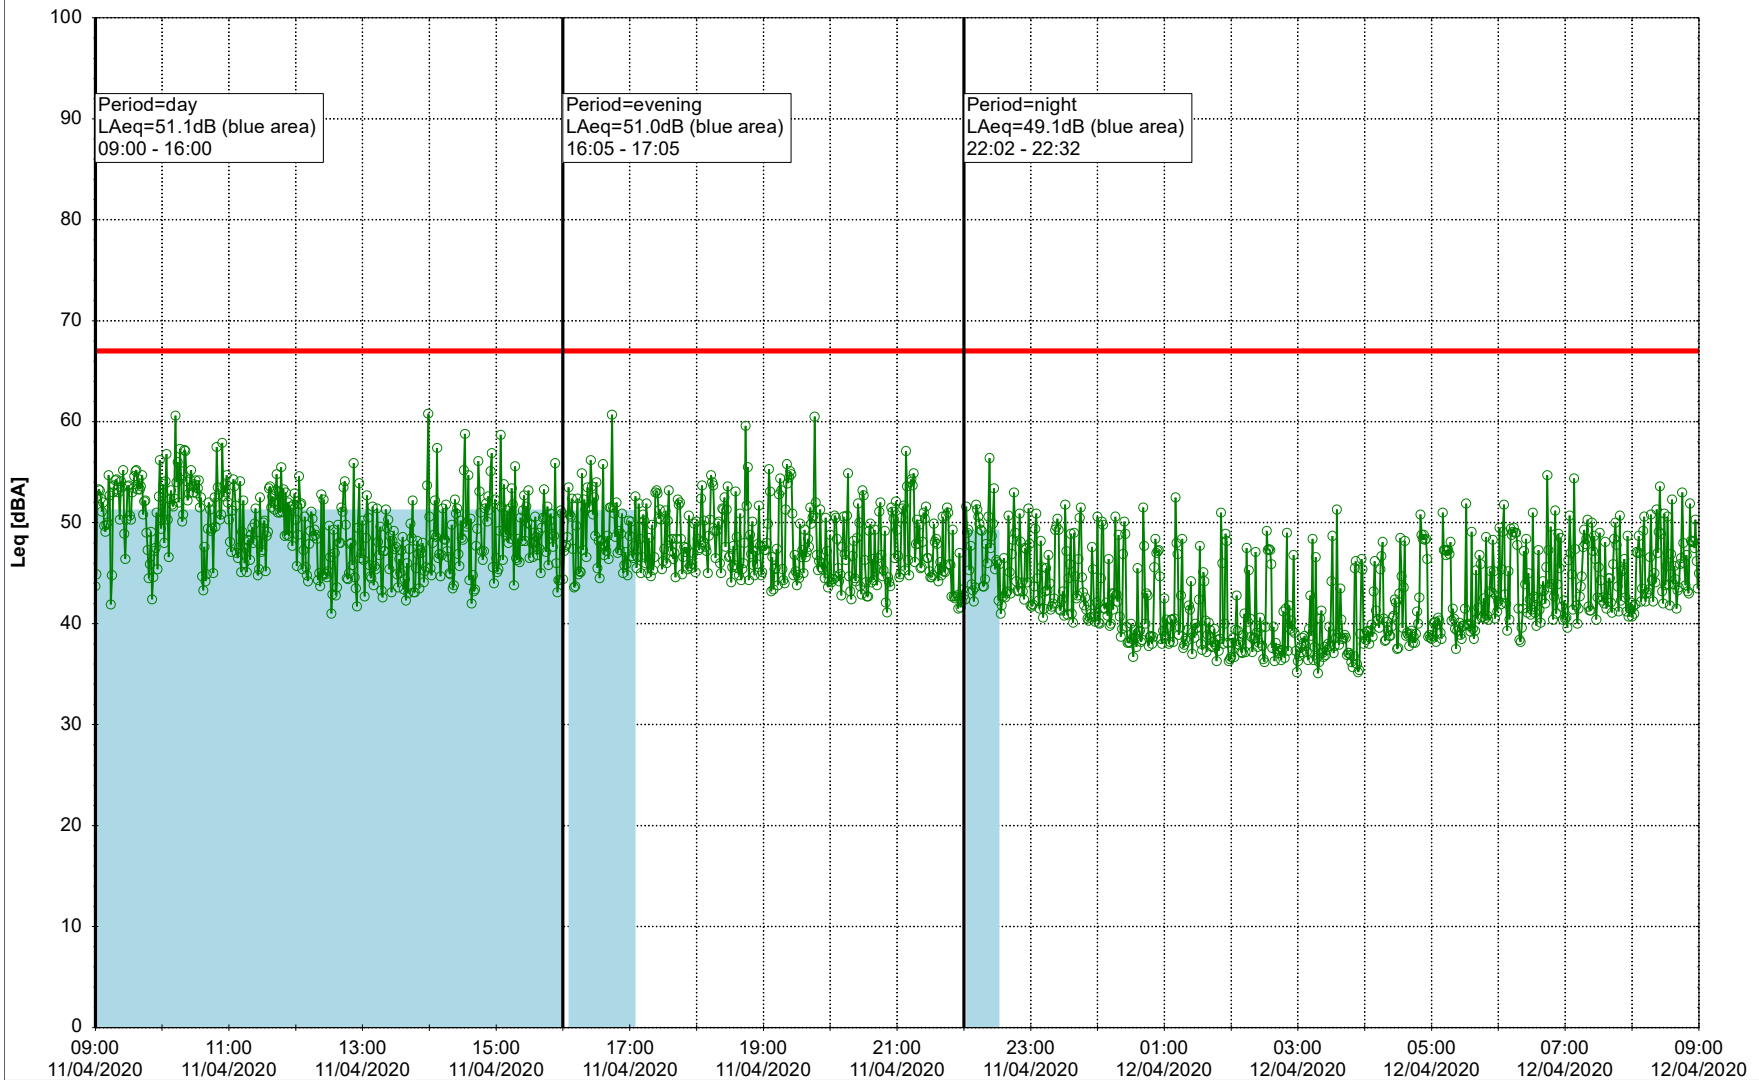

### Noise Time Related Diagram

10/04/2020  
11/04/2020

○ NEL\_NS01

**Project:** Kronos Sydhavnen  
**Construction:** Ny Ellebjerg  
**Location:** N-V

Plan View

Remarks

...

### Noise Time Related Diagram

11/04/2020

12/04/2020

○ NEL\_NS01

Project: Kronos Sydhavnen  
Construction: Ny Ellebjerg  
Location: N-V

12/04/2020  
13/04/2020

Plan View

Remarks