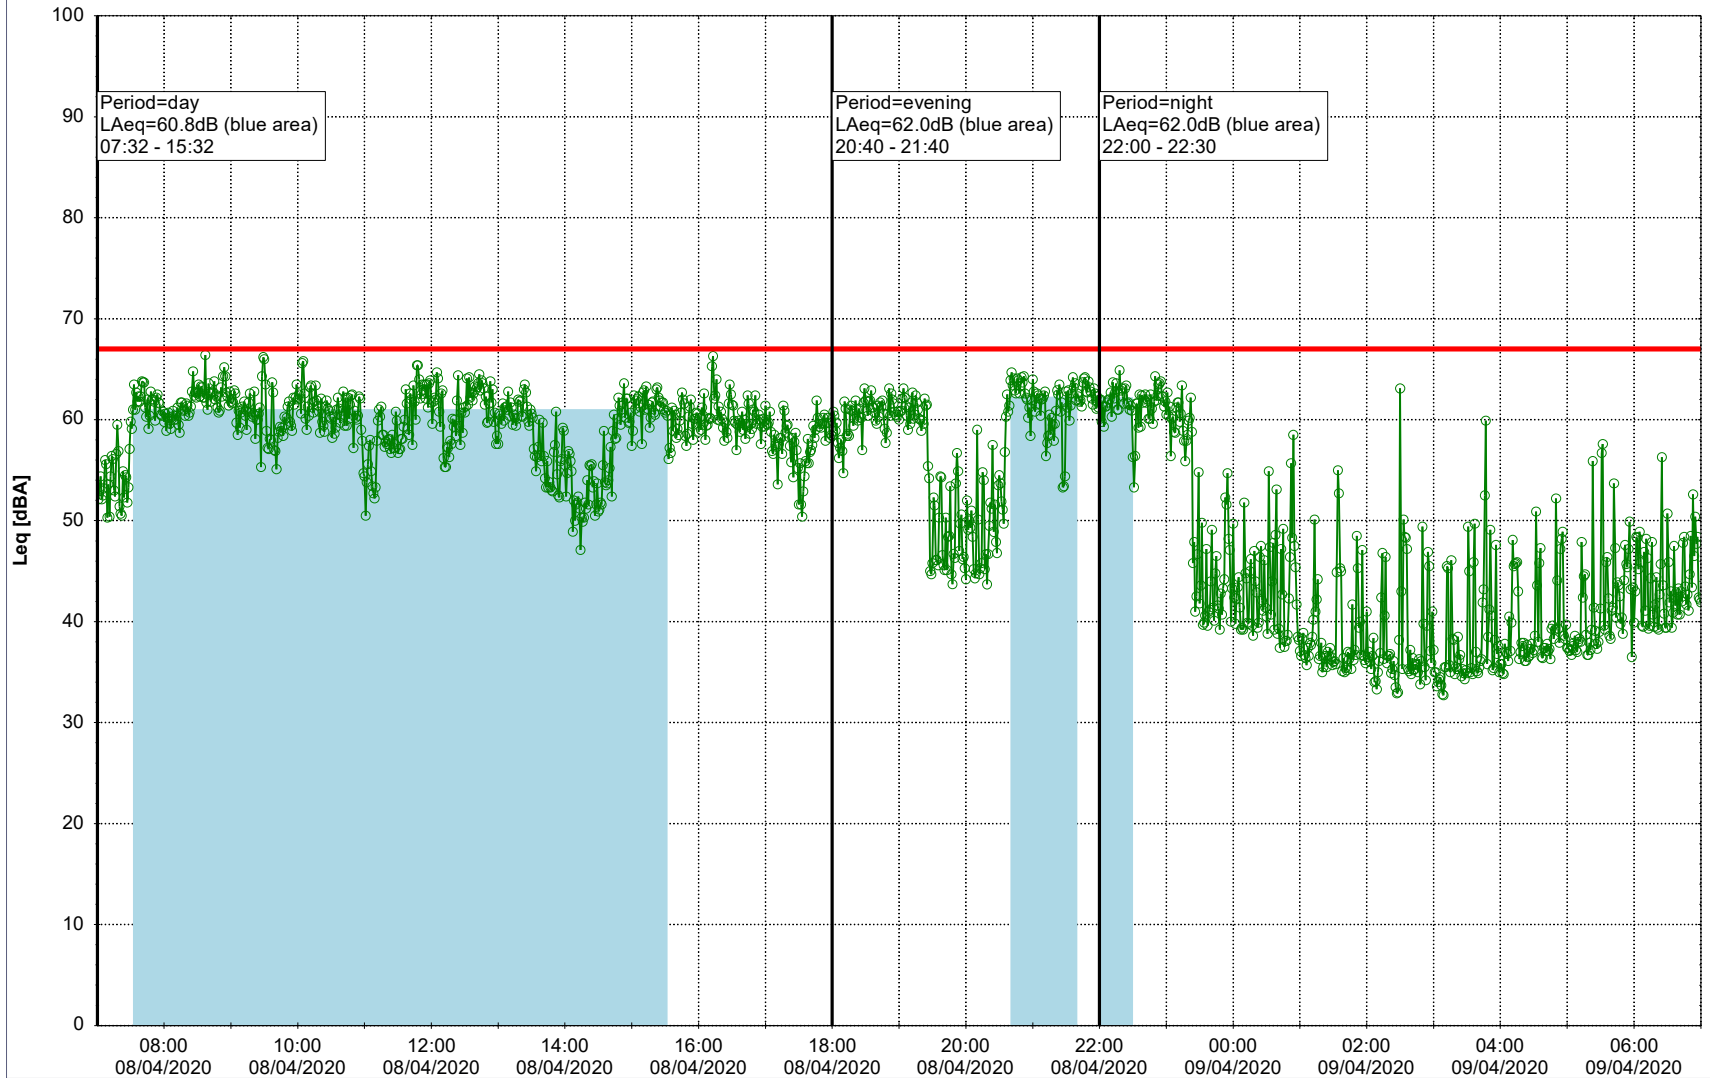

### Noise Time Related Diagram

07/04/2020

08/04/2020

○ ○ ○ ○ NEL\_NS01

**Project:** Kronos Sydhavnen  
**Construction:** Ny Ellebjerg  
**Location:** N-V

Plan View

Remarks

...

### Noise Time Related Diagram

08/04/2020  
09/04/2020

○ ○ ○ ○ NEL\_NS01

Project: Kronos Sydhavnen  
Construction: Ny Ellebjerg  
Location: N-V

Plan View

Remarks

...

### Noise Time Related Diagram

09/04/2020

10/04/2020

○ ○ ○ ○ NEL\_NS01

Project: Kronos Sydhavnen  
Construction: Ny Ellebjerg  
Location: N-V

Plan View

Remarks

...

### Noise Time Related Diagram

11/04/2020

12/04/2020

○ NEL\_NS01

Project: Kronos Sydhavnen  
Construction: Ny Ellebjerg  
Location: N-V

12/04/2020  
13/04/2020

Plan View

Remarks