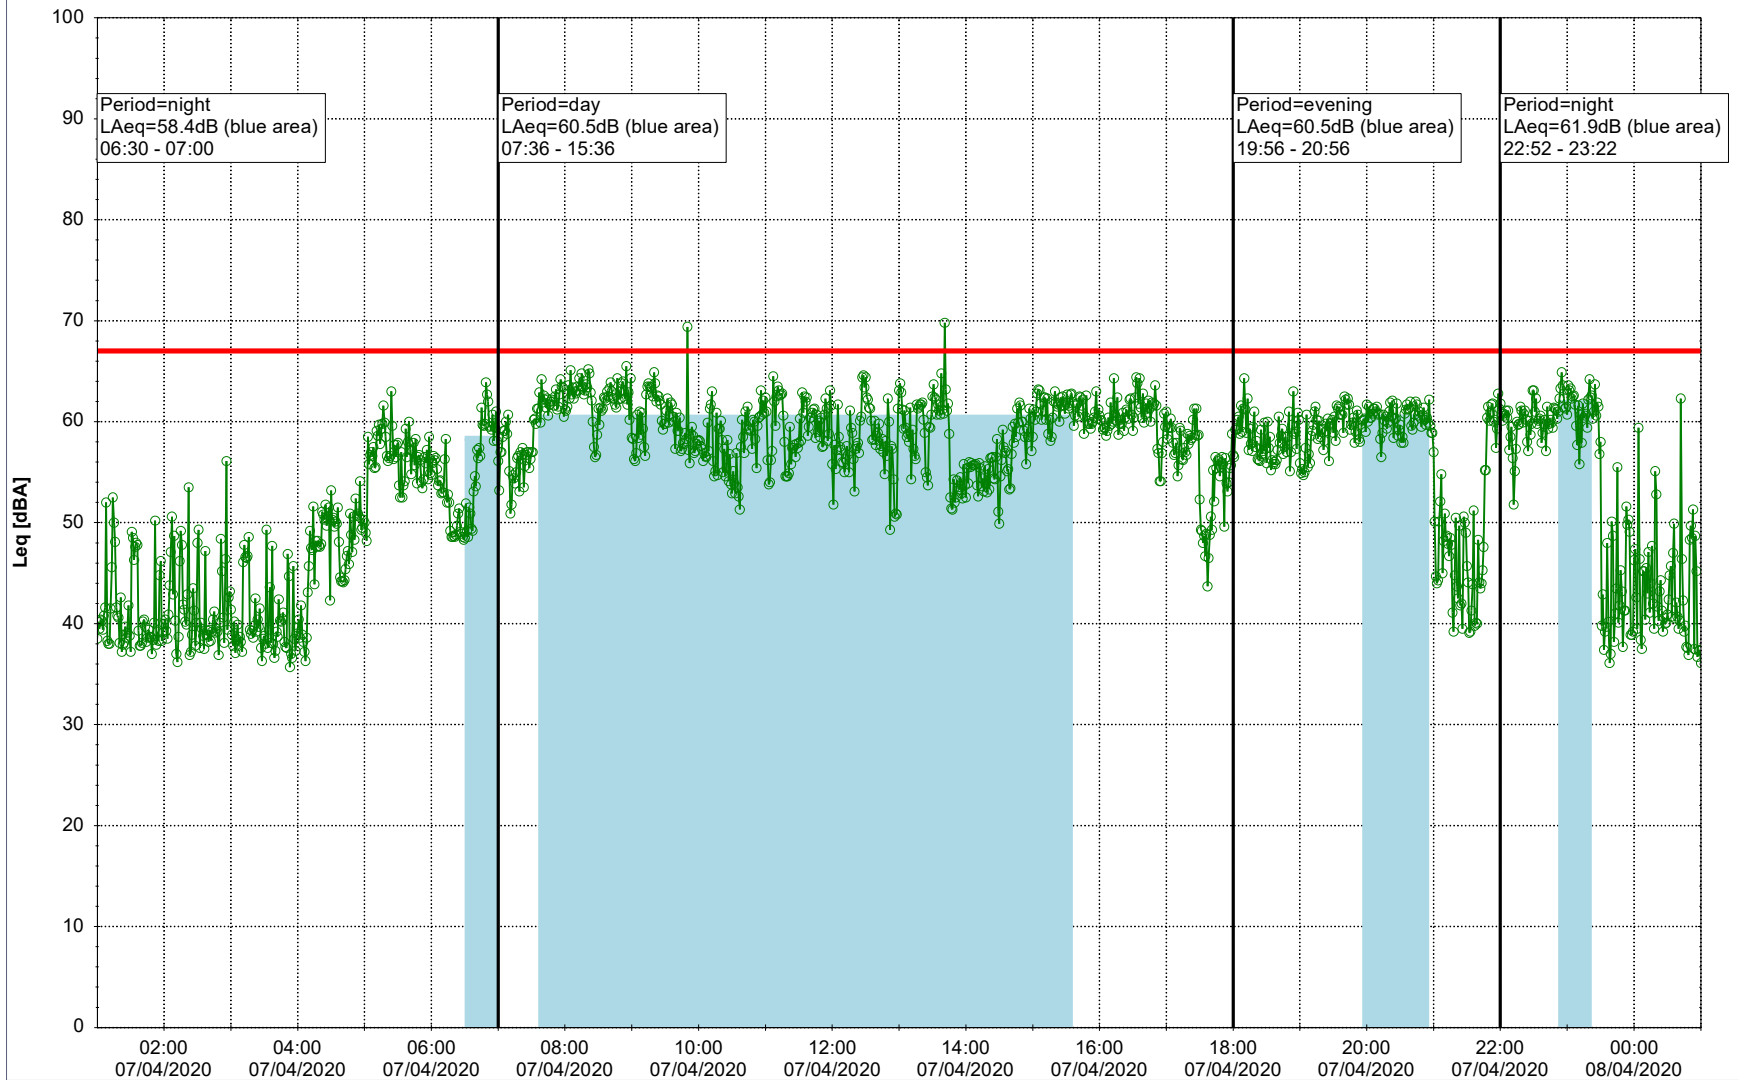

### Noise Time Related Diagram

06/04/2020

07/04/2020

○ ○ ○ ○ NEL\_NS01

**Project:** Kronos Sydhavnen  
**Construction:** Ny Ellebjerg  
**Location:** N-V

Plan View

Remarks

...

### Noise Time Related Diagram

07/04/2020

08/04/2020

○ ○ ○ ○ NEL\_NS01

**Project:** Kronos Sydhavnen  
**Construction:** Ny Ellebjerg  
**Location:** N-V

Plan View

Remarks

...

### Noise Time Related Diagram

08/04/2020  
09/04/2020

○ ○ ○ ○ NEL\_NS01

Project: Kronos Sydhavnen  
Construction: Ny Ellebjerg  
Location: N-V

Plan View

Remarks

...

### Noise Time Related Diagram

09/04/2020

10/04/2020

○ ○ ○ ○ NEL\_NS01

Project: Kronos Sydhavnen  
Construction: Ny Ellebjerg  
Location: N-V

Plan View

Remarks

...