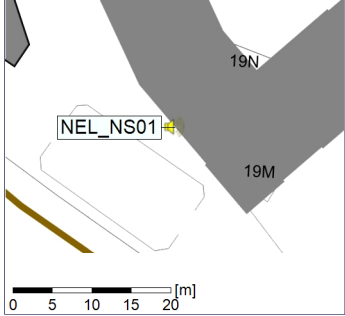

### Noise Time Related Diagram

11/04/2020

12/04/2020

○ NEL\_NS01

Project: Kronos Sydhavnen  
Construction: Ny Ellebjerg  
Location: N-V

12/04/2020  
13/04/2020

Plan View

Remarks