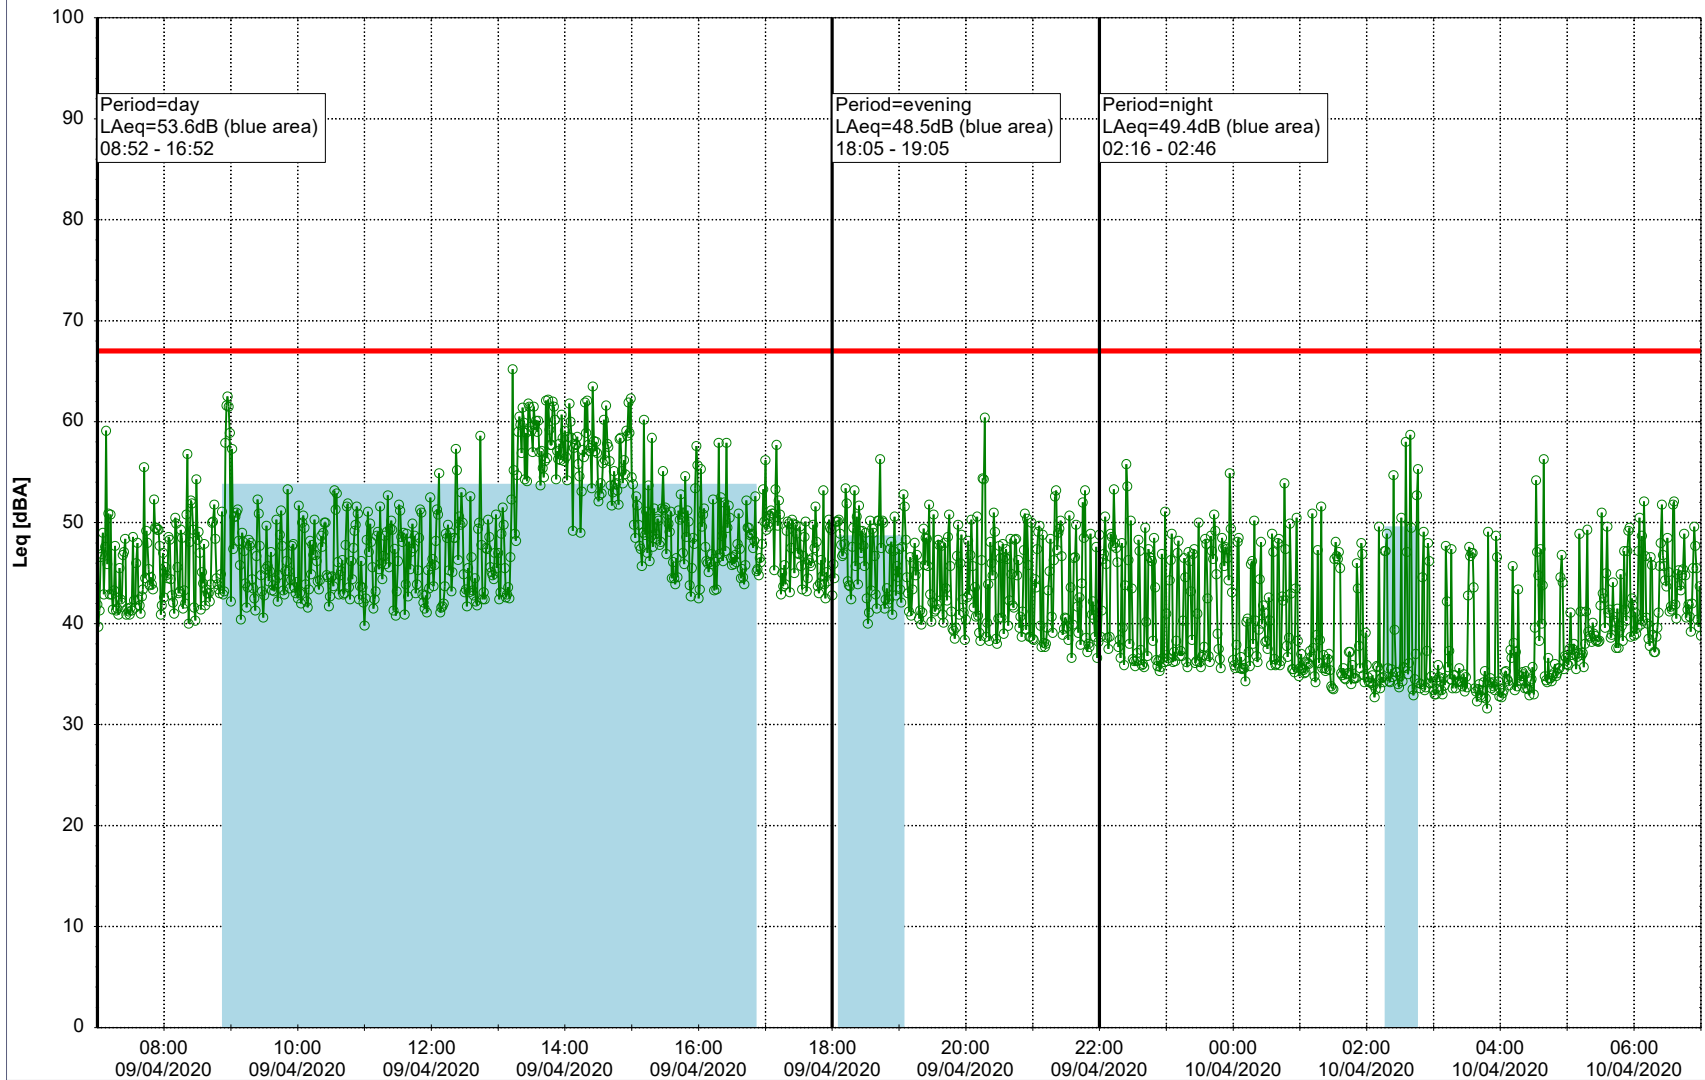

### Noise Time Related Diagram

08/04/2020  
09/04/2020

○ ○ ○ ○ NEL\_NS01

Project: Kronos Sydhavnen  
Construction: Ny Ellebjerg  
Location: N-V

Plan View

Remarks

...

### Noise Time Related Diagram

09/04/2020

10/04/2020

○ ○ ○ ○ NEL\_NS01

Project: Kronos Sydhavnen  
Construction: Ny Ellebjerg  
Location: N-V

Plan View

Remarks

...

### Noise Time Related Diagram

10/04/2020  
11/04/2020

○ NEL\_NS01

**Project:** Kronos Sydhavnen  
**Construction:** Ny Ellebjerg  
**Location:** N-V

Plan View

Remarks

...

### Noise Time Related Diagram

11/04/2020

12/04/2020

○ NEL\_NS01

Project: Kronos Sydhavnen  
Construction: Ny Ellebjerg  
Location: N-V

12/04/2020  
13/04/2020

Plan View

Remarks