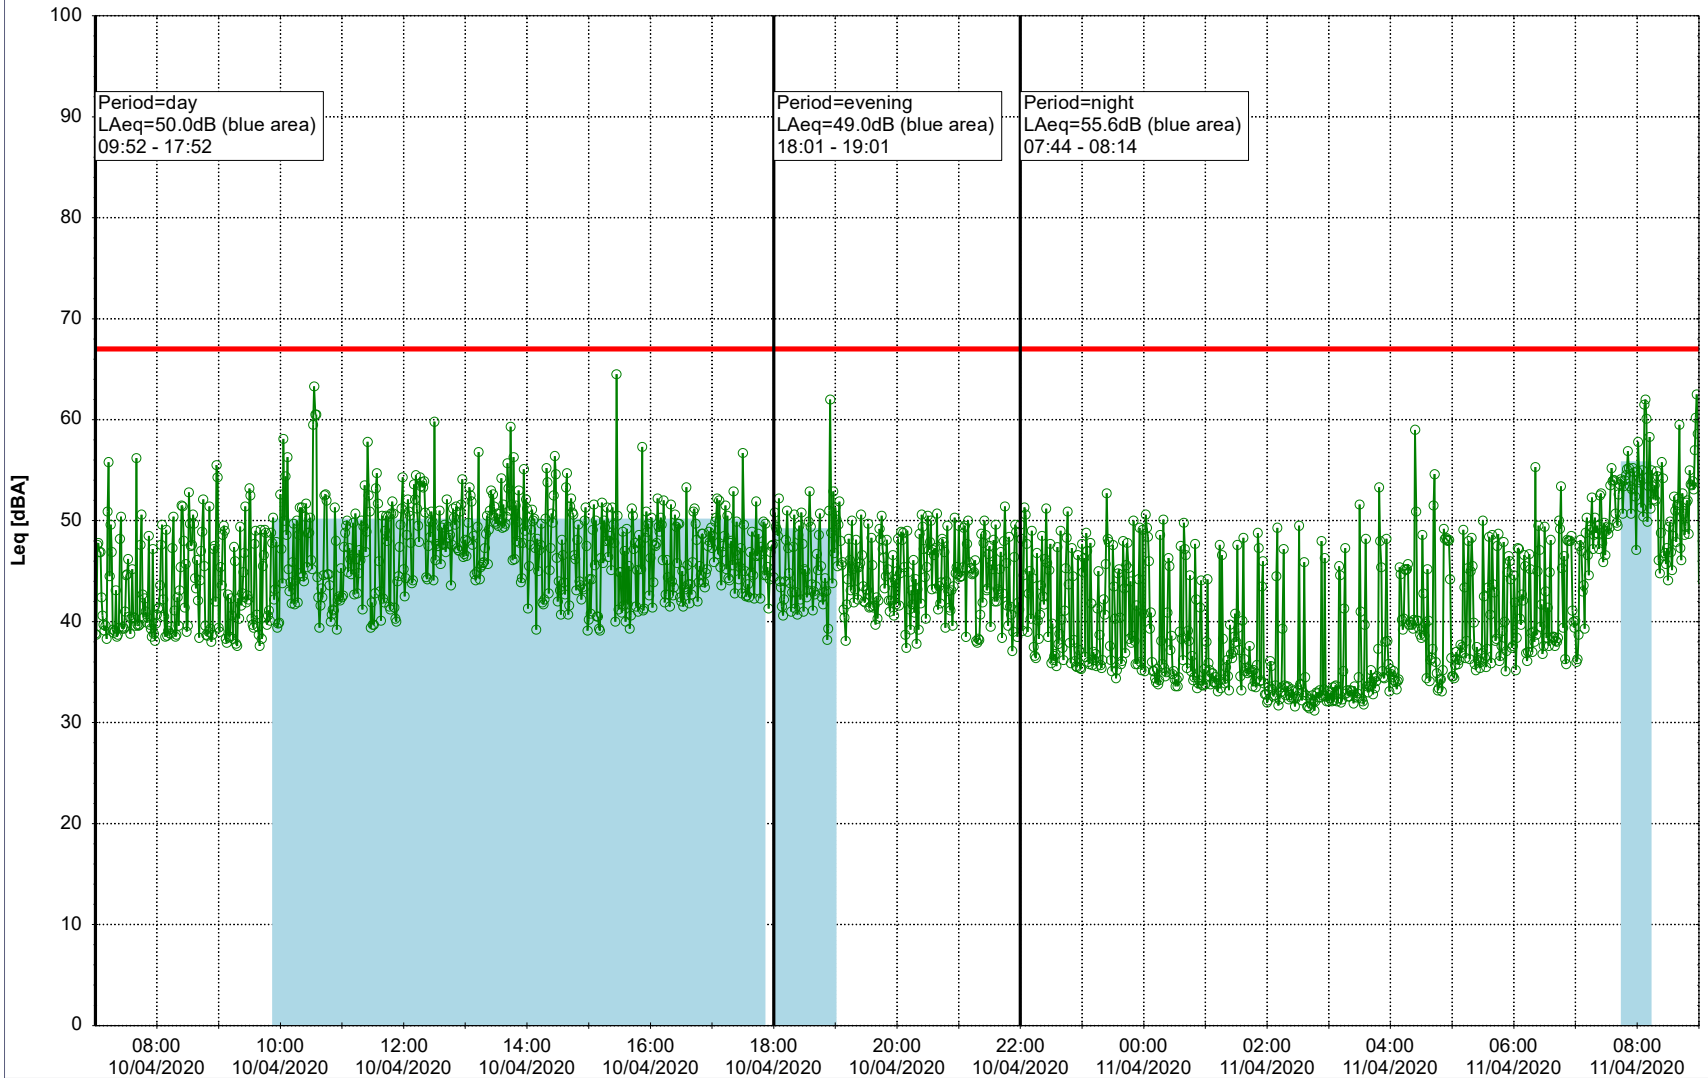

### Noise Time Related Diagram

09/04/2020

10/04/2020

○ ○ ○ ○ NEL\_NS01

Project: Kronos Sydhavnen  
Construction: Ny Ellebjerg  
Location: N-V

Plan View

Remarks

...

### Noise Time Related Diagram

10/04/2020  
11/04/2020

○ NEL\_NS01

**Project:** Kronos Sydhavnen  
**Construction:** Ny Ellebjerg  
**Location:** N-V

Plan View

Remarks

...

### Noise Time Related Diagram

11/04/2020

12/04/2020

○ NEL\_NS01

Project: Kronos Sydhavnen  
Construction: Ny Ellebjerg  
Location: N-V

12/04/2020  
13/04/2020

Plan View

Remarks