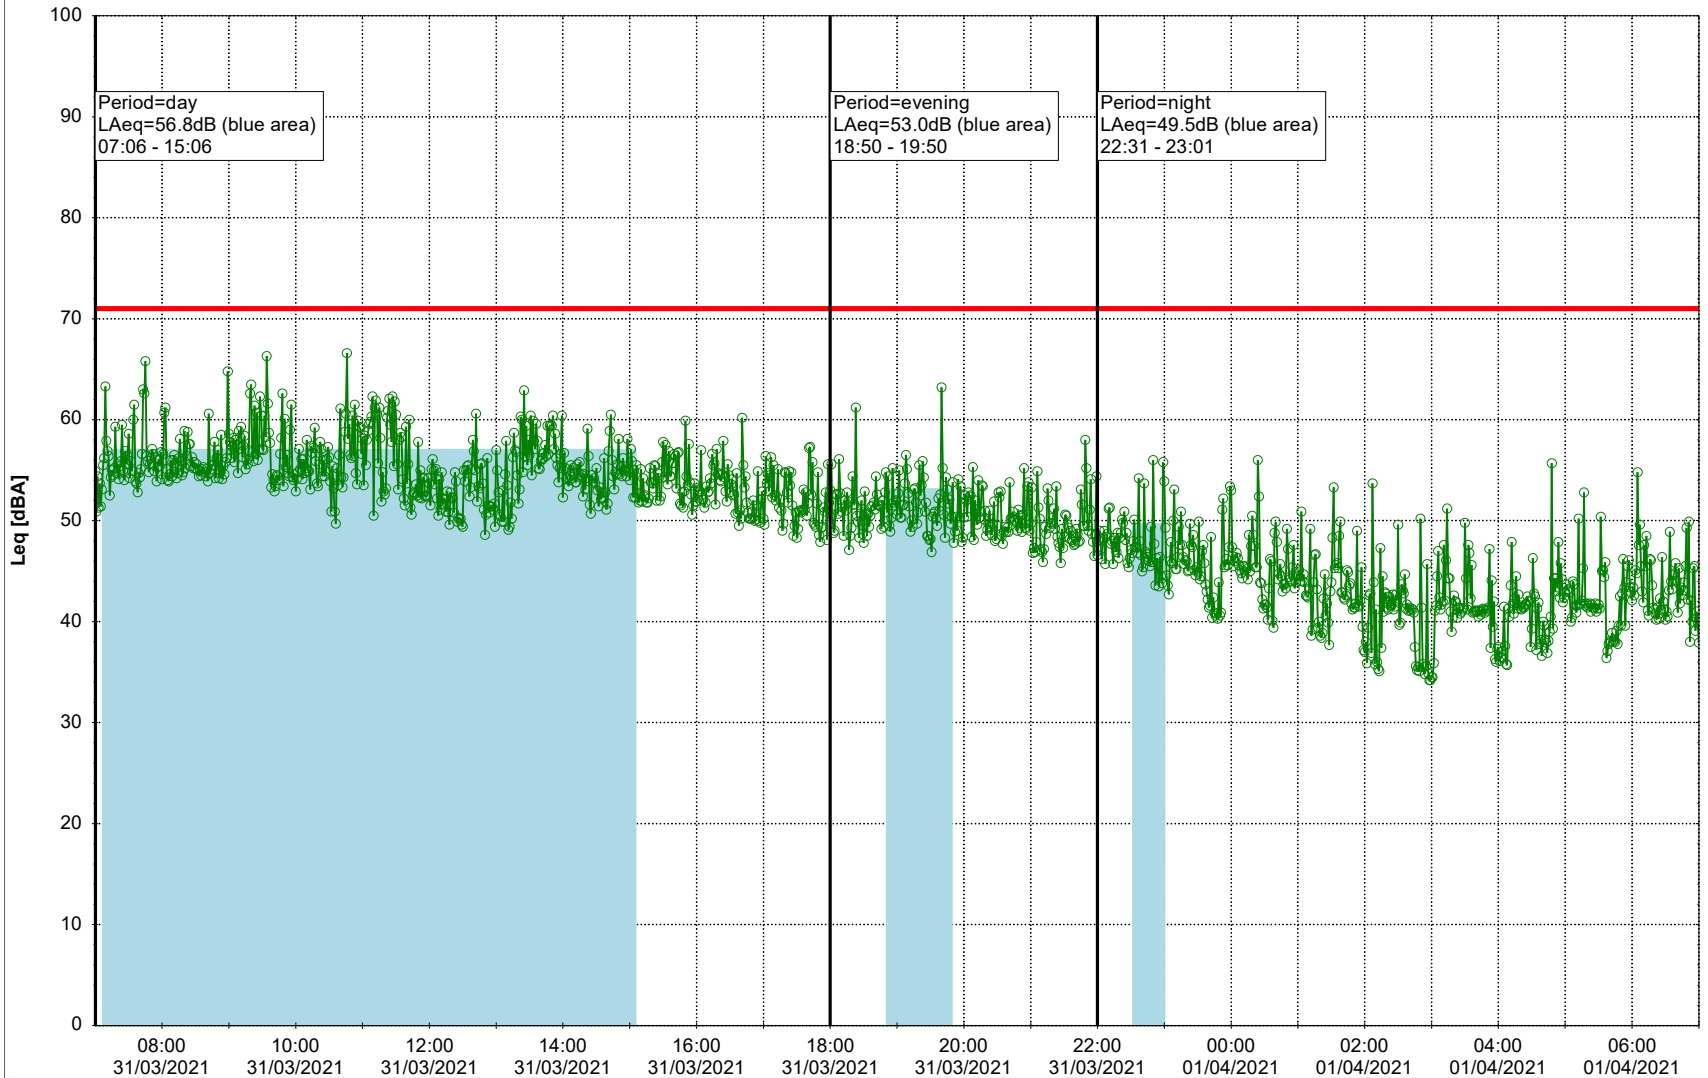

Plan View

Remarks

...

Noise Time Related Diagram

30/03/2021
31/03/2021

○○○ NEL_NS01

Project: Kronos Sydhavnen
Construction: Ny Ellebjerg
Location: N-V

Plan View

Remarks

...

Noise Time Related Diagram

31/03/2021
01/04/2021

○ ○ ○ ○ NEL_NS01

Project: Kronos Sydhavnen
Construction: Ny Ellebjerg
Location: N-V

Plan View

Remarks

...

Noise Time Related Diagram

01/04/2021
02/04/2021

○ NEL_NS01

Project: Kronos Sydhavnen
Construction: Ny Ellebjerg
Location: N-V

Plan View

Remarks

...

Noise Time Related Diagram

02/04/2021
03/04/2021

○○○ NEL_NS01

Project: Kronos Sydhavnen
Construction: Ny Ellebjerg
Location: N-V

Plan View

Remarks

...

Noise Time Related Diagram