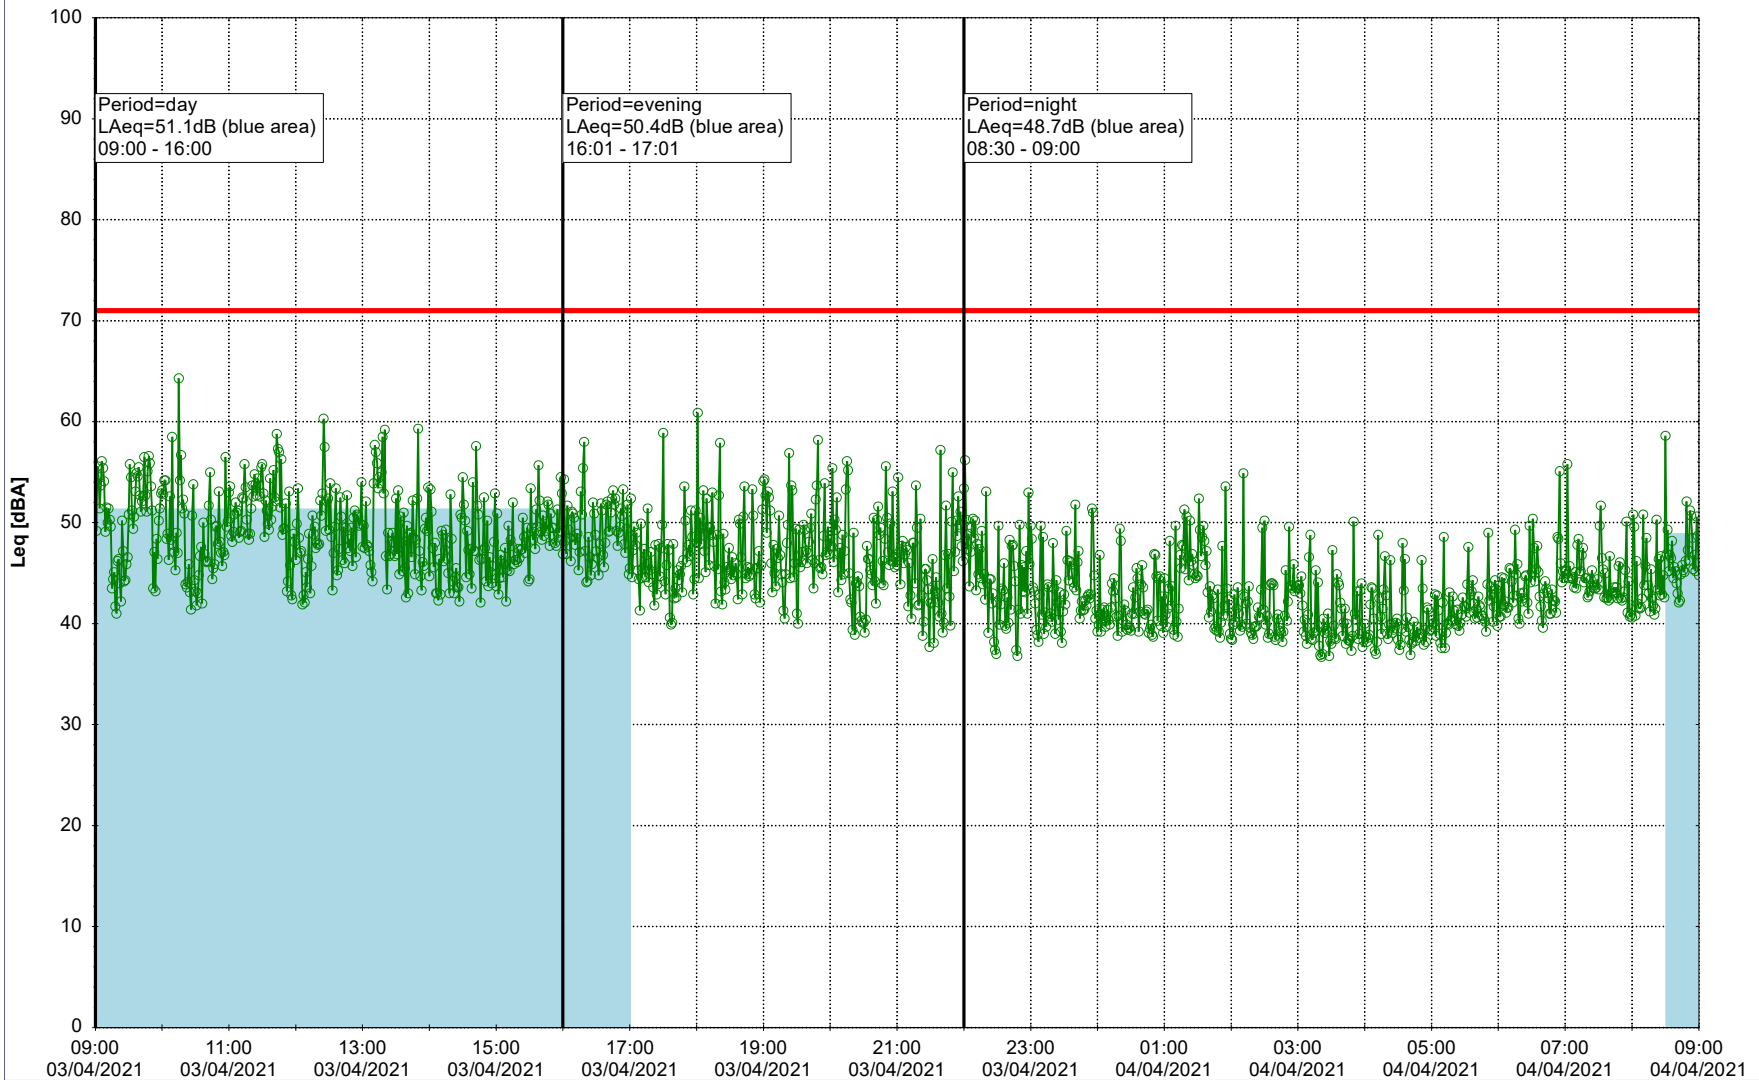

Noise Time Related Diagram

02/04/2021
03/04/2021

○○○ NEL_NS01

Project: Kronos Sydhavnen
Construction: Ny Ellebjerg
Location: N-V

Plan View

Remarks

...

Noise Time Related Diagram

03/04/2021

04/04/2021

○ ○ ○ ○ NEL_NS01

Project: Kronos Sydhavnen
Construction: Ny Ellebjerg
Location: N-V

Plan View

Remarks

...

Noise Time Related Diagram