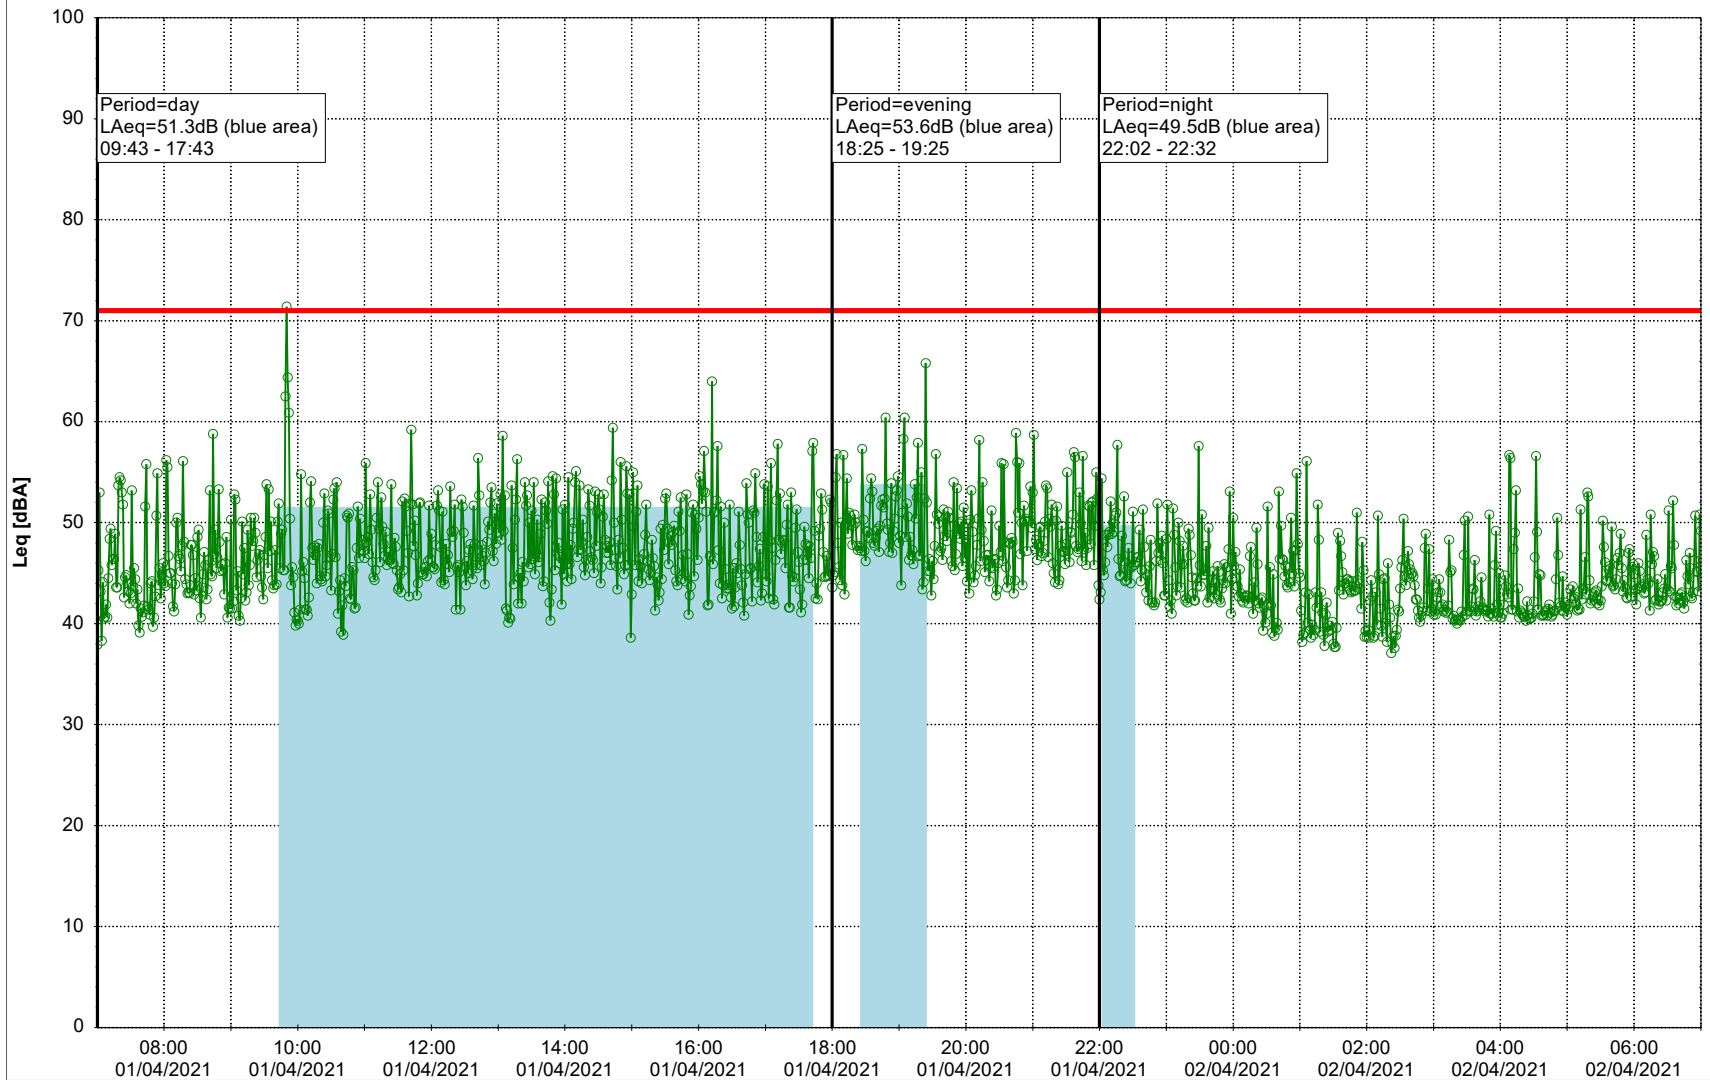

Remarks

...

Noise Time Related Diagram

31/03/2021
01/04/2021

○ ○ ○ ○ NEL_NS01

Project: Kronos Sydhavnen
Construction: Ny Ellebjerg
Location: N-V

Plan View

Remarks

...

Noise Time Related Diagram

01/04/2021
02/04/2021

○ NEL_NS01

Project: Kronos Sydhavnen
Construction: Ny Ellebjerg
Location: N-V

Plan View

Remarks

...

Noise Time Related Diagram

02/04/2021
03/04/2021

○○○ NEL_NS01

Project: Kronos Sydhavnen
Construction: Ny Ellebjerg
Location: N-V

Plan View

Remarks

...

Noise Time Related Diagram

03/04/2021

04/04/2021

○ ○ ○ ○ NEL_NS01

Project: Kronos Sydhavnen
Construction: Ny Ellebjerg
Location: N-V

Plan View

Remarks

...

Noise Time Related Diagram