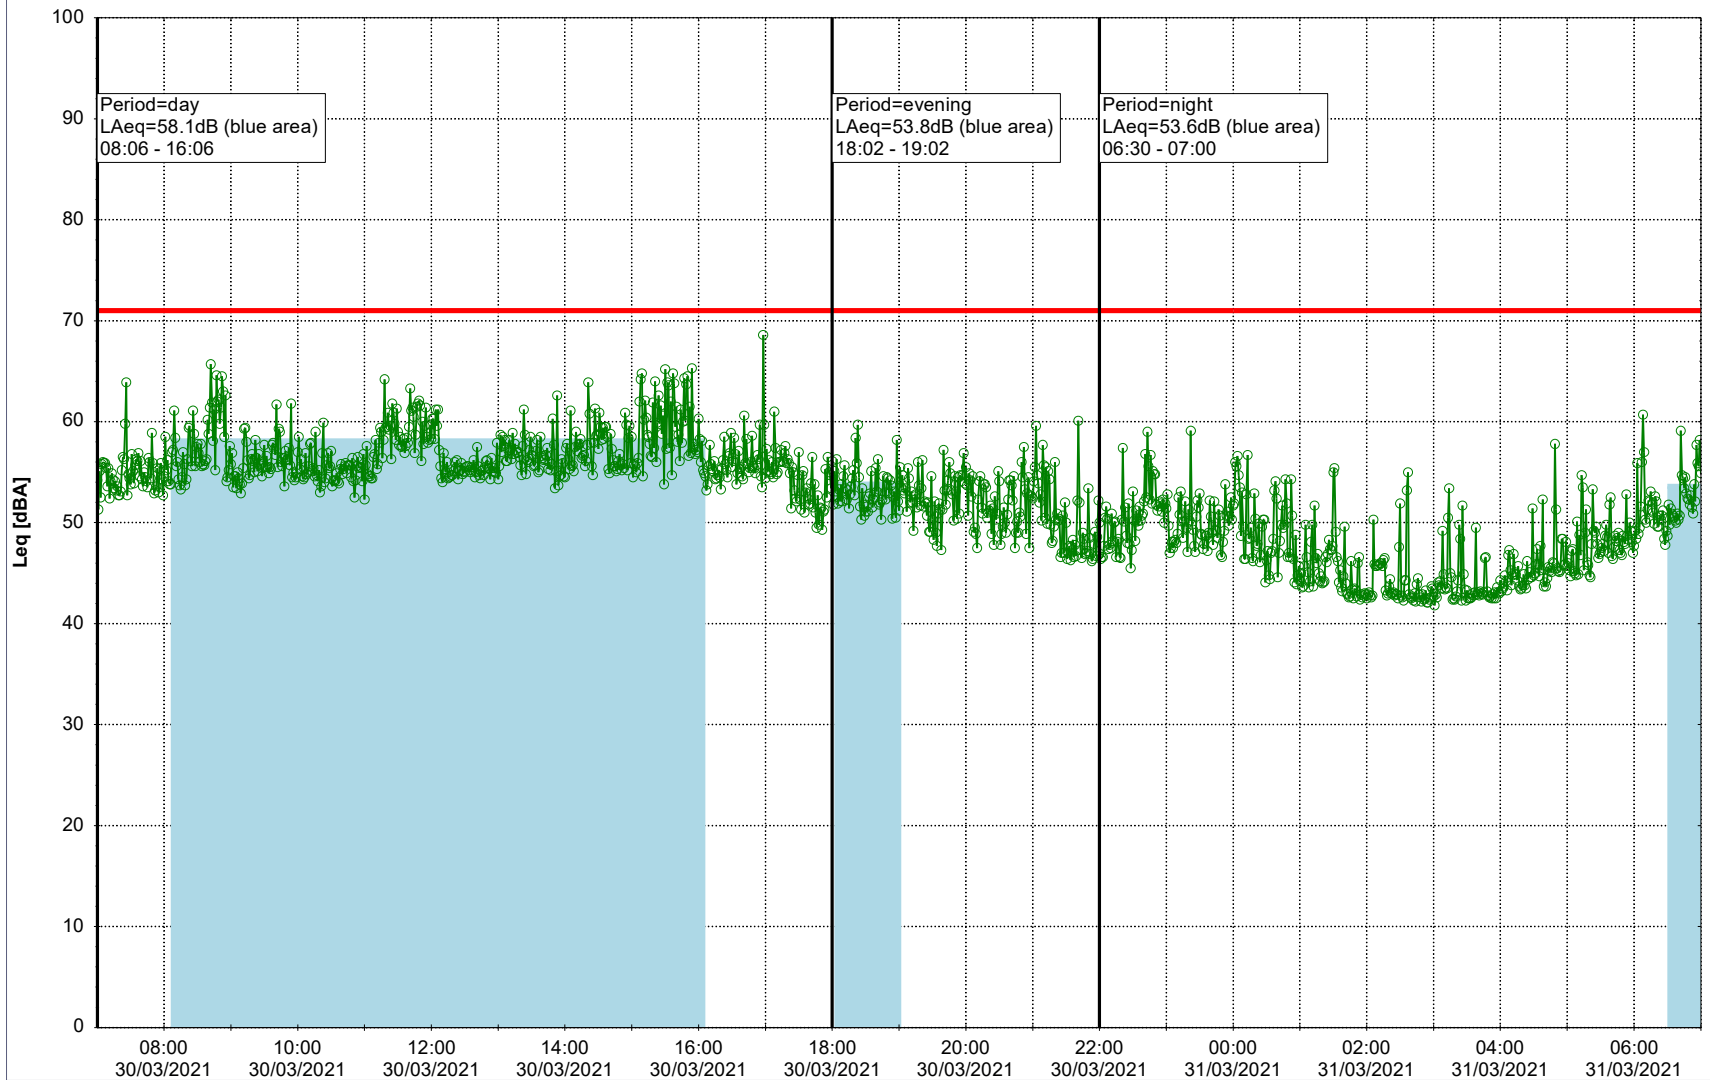

Plan View

Remarks

...

Noise Time Related Diagram

30/03/2021
31/03/2021

○○○ NEL_NS01

Project: Kronos Sydhavnen
Construction: Ny Ellebjerg
Location: N-V

Plan View

Remarks

...

Noise Time Related Diagram

31/03/2021
01/04/2021

○ ○ ○ ○ NEL_NS01

Project: Kronos Sydhavnen
Construction: Ny Ellebjerg
Location: N-V

Plan View

Remarks

...

Noise Time Related Diagram

01/04/2021
02/04/2021

○ NEL_NS01

Project: Kronos Sydhavnen
Construction: Ny Ellebjerg
Location: N-V

Plan View

Remarks

...

03/04/2021

04/04/2021

○ ○ ○ ○ NEL_NS01

Project: Kronos Sydhavnen
Construction: Ny Ellebjerg
Location: N-V

Plan View

Remarks

...

Noise Time Related Diagram