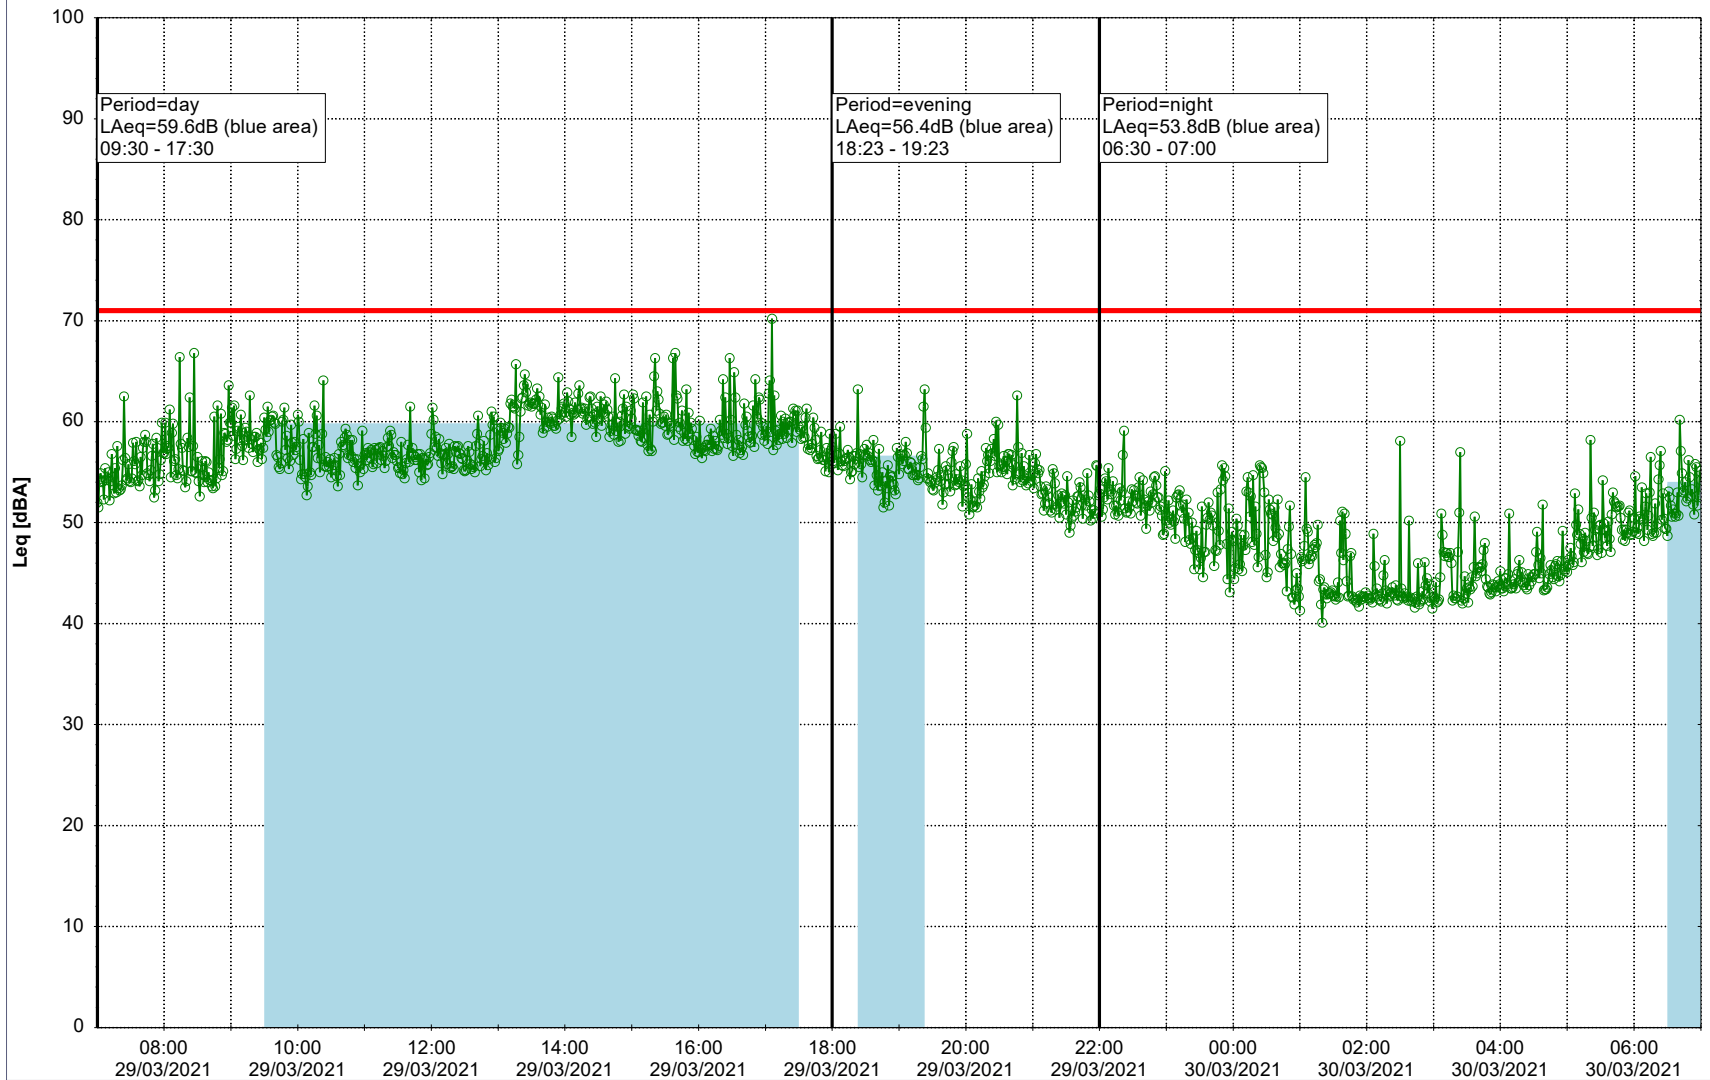

Project: Kronos Sydhavnen
Construction: Ny Ellebjerg
Location: N-V

Plan View

Remarks

...

Noise Time Related Diagram

29/03/2021
30/03/2021

○ ○ ○ ○ NEL_NS01

Project: Kronos Sydhavnen
Construction: Ny Ellebjerg
Location: N-V

Plan View

Remarks

...

Noise Time Related Diagram

30/03/2021
31/03/2021

○○○ NEL_NS01

Project: Kronos Sydhavnen
Construction: Ny Ellebjerg
Location: N-V

Plan View

Remarks

...

Noise Time Related Diagram

31/03/2021
01/04/2021

○ ○ ○ ○ NEL_NS01

Project: Kronos Sydhavnen
Construction: Ny Ellebjerg
Location: N-V

Plan View

Remarks

...

Noise Time Related Diagram

01/04/2021
02/04/2021

○ NEL_NS01

Project: Kronos Sydhavnen
Construction: Ny Ellebjerg
Location: N-V

Plan View

Remarks

...