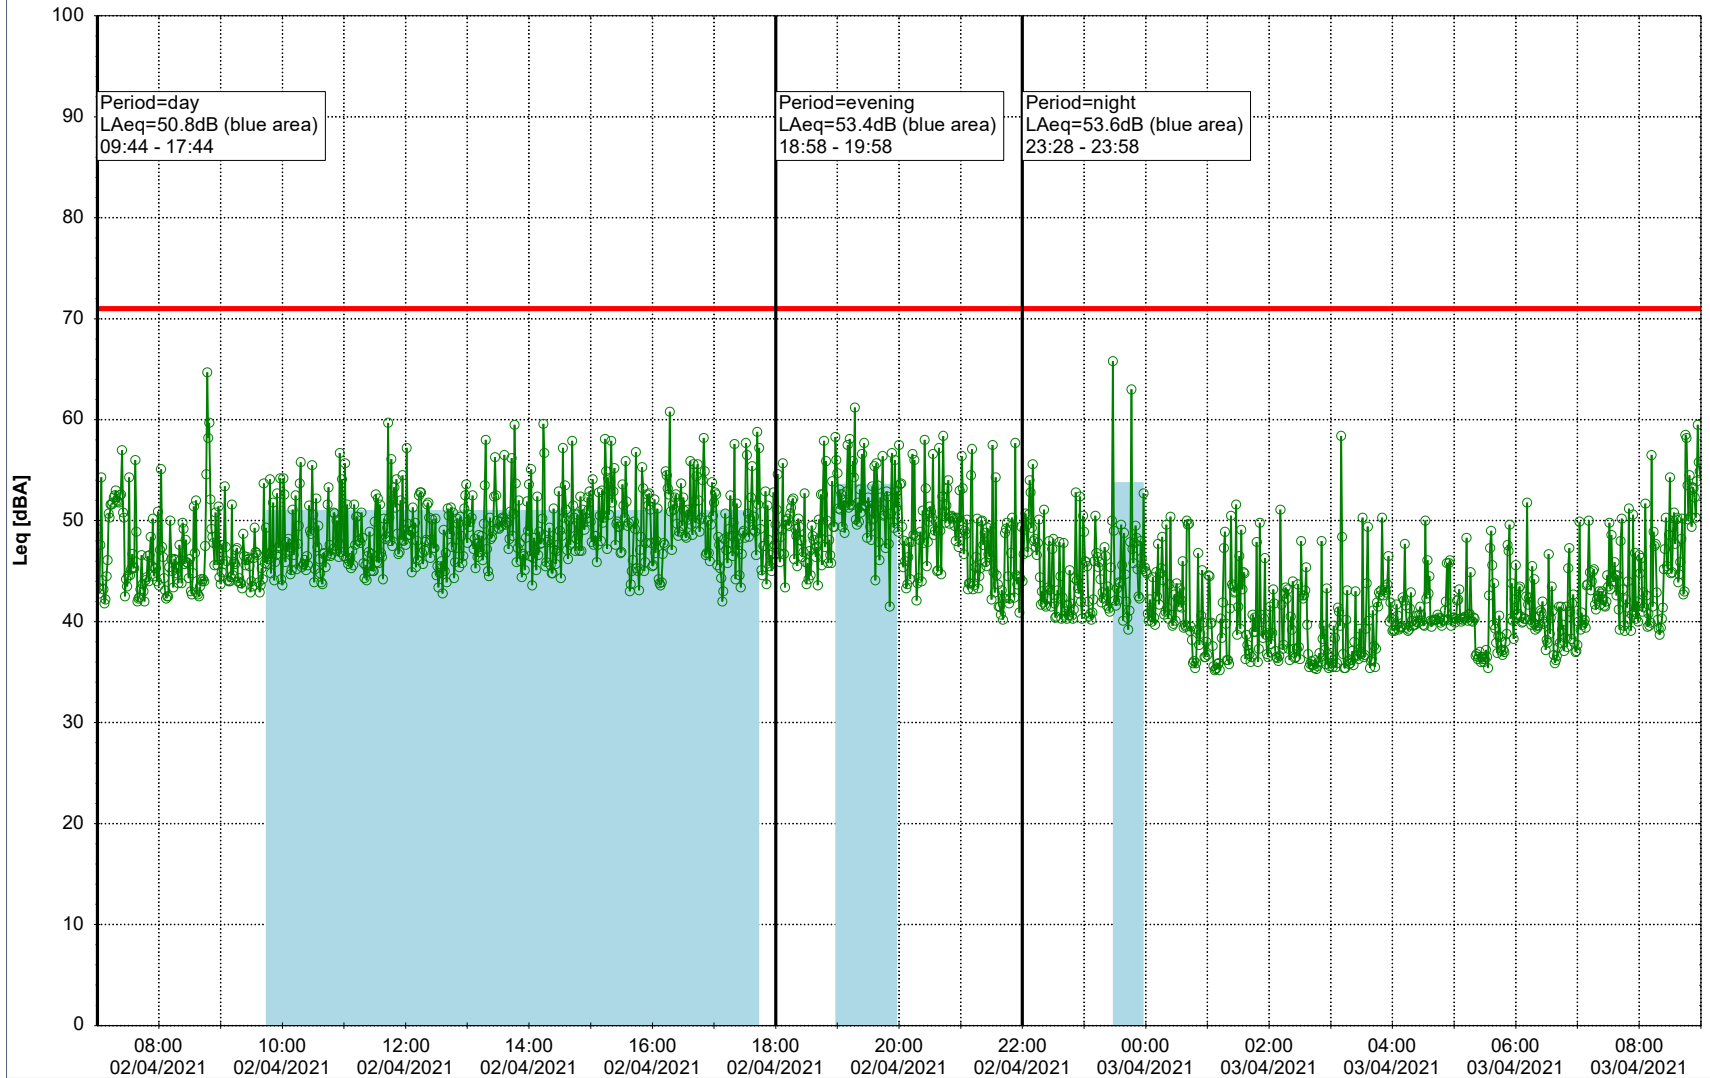

...

Noise Time Related Diagram

01/04/2021
02/04/2021

○ NEL_NS01

Project: Kronos Sydhavnen
Construction: Ny Ellebjerg
Location: N-V

Plan View

Remarks

...

Noise Time Related Diagram

02/04/2021
03/04/2021

○○○ NEL_NS01

Project: Kronos Sydhavnen
Construction: Ny Ellebjerg
Location: N-V

Plan View

Remarks

...

Noise Time Related Diagram

03/04/2021

04/04/2021

○ ○ ○ ○ NEL_NS01

Project: Kronos Sydhavnen
Construction: Ny Ellebjerg
Location: N-V

Plan View

Remarks

...

Noise Time Related Diagram