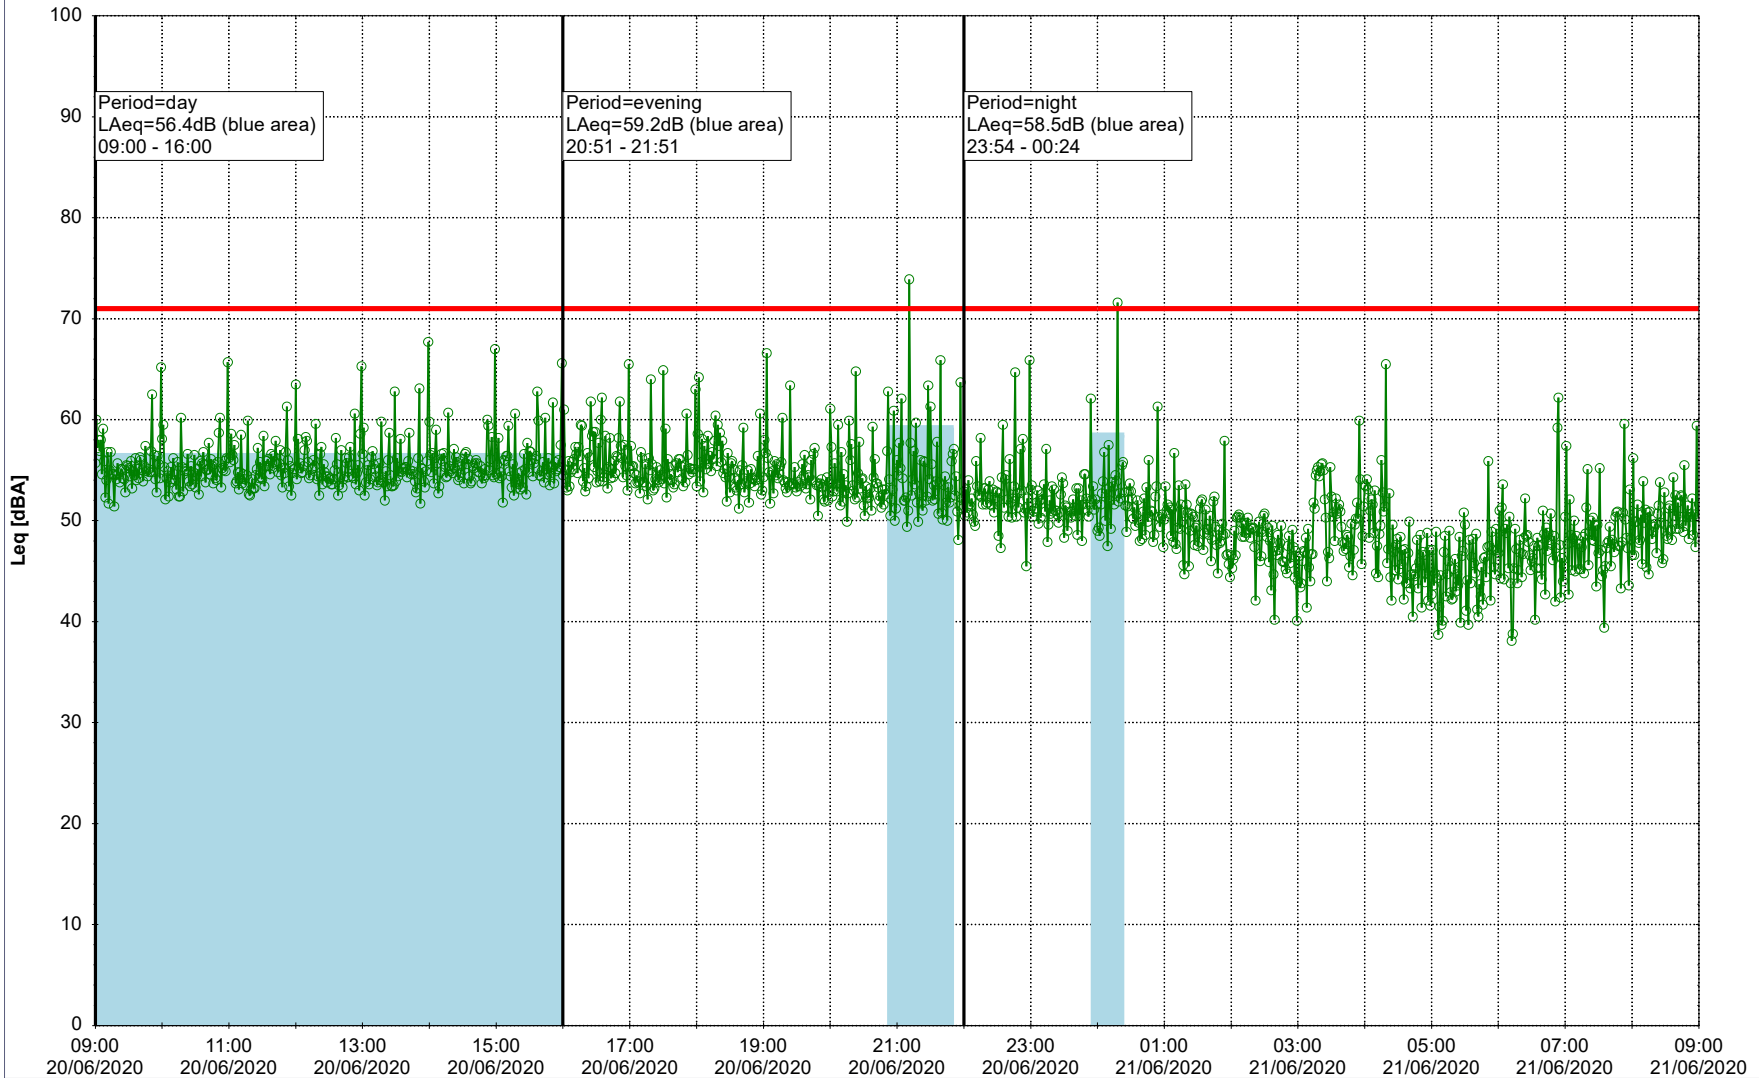

Project: Kronos Sydhavnen
Construction: Gåsebæk
Location: N-V

Remarks

...

Noise Time Related Diagram

19/06/2020
20/06/2020

○○○○ GAB_NS01

Project: Kronos Sydhavnen
Construction: Gåsebæk
Location: N-V

20/06/2020
21/06/2020

Remarks

Noise Time Related Diagram

○○○○ GAB_NS01

Project: Kronos Sydhavnen
Construction: Gåsebæk
Location: N-V

21/06/2020
22/06/2020

Noise Time Related Diagram

○○○○ GAB_NS01

Remarks

...

Project: Kronos Sydhavnen
Construction: Gåsebæk
Location: N-V

22/06/2020
23/06/2020

Remarks

...

Noise Time Related Diagram

○○○ GAB_NS01