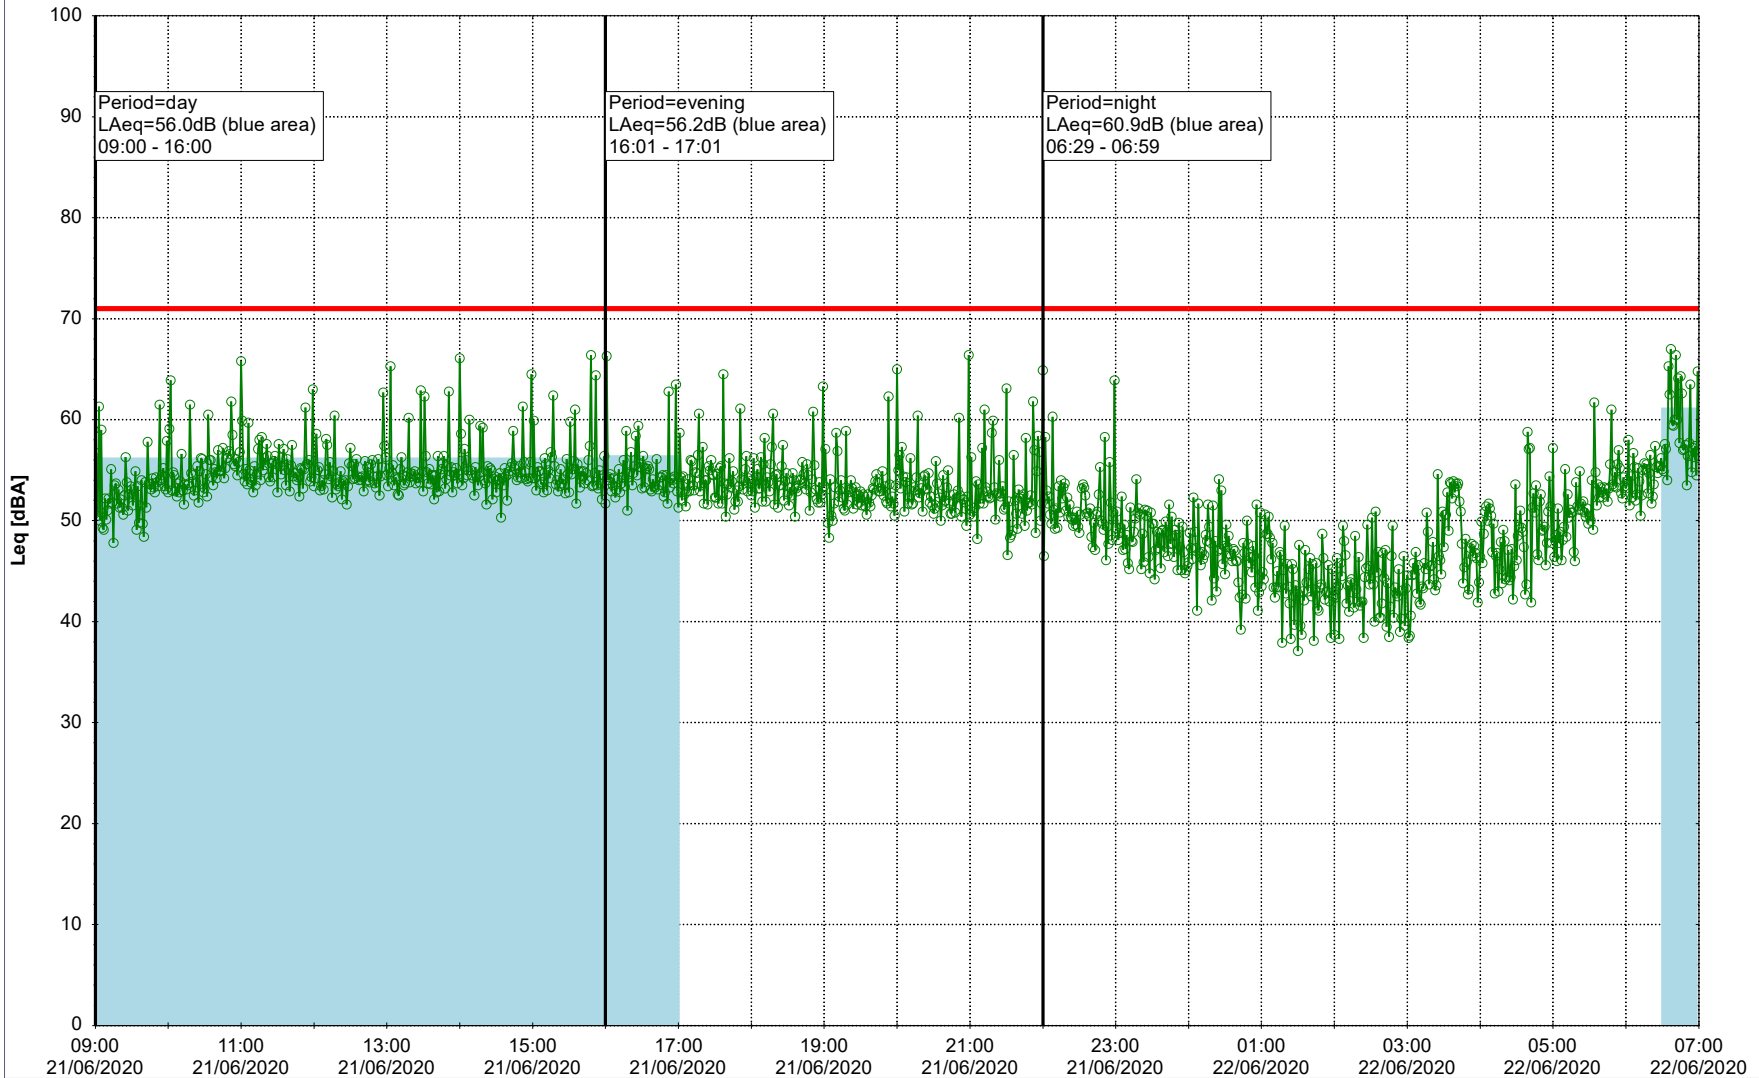

Project: Kronos Sydhavnen
Construction: Gåsebæk
Location: N-V

Remarks

...

Noise Time Related Diagram

19/06/2020
20/06/2020

○○○○ GAB_NS01

Project: Kronos Sydhavnen
Construction: Gåsebæk
Location: N-V

20/06/2020
21/06/2020

Remarks

Noise Time Related Diagram

○○○○ GAB_NS01

Project: Kronos Sydhavnen
Construction: Gåsebæk
Location: N-V

21/06/2020
22/06/2020

Noise Time Related Diagram

○○○○ GAB_NS01

Remarks

...

Project: Kronos Sydhavnen
Construction: Gåsebæk
Location: N-V

22/06/2020
23/06/2020

Remarks

...

Noise Time Related Diagram

○○○ GAB_NS01