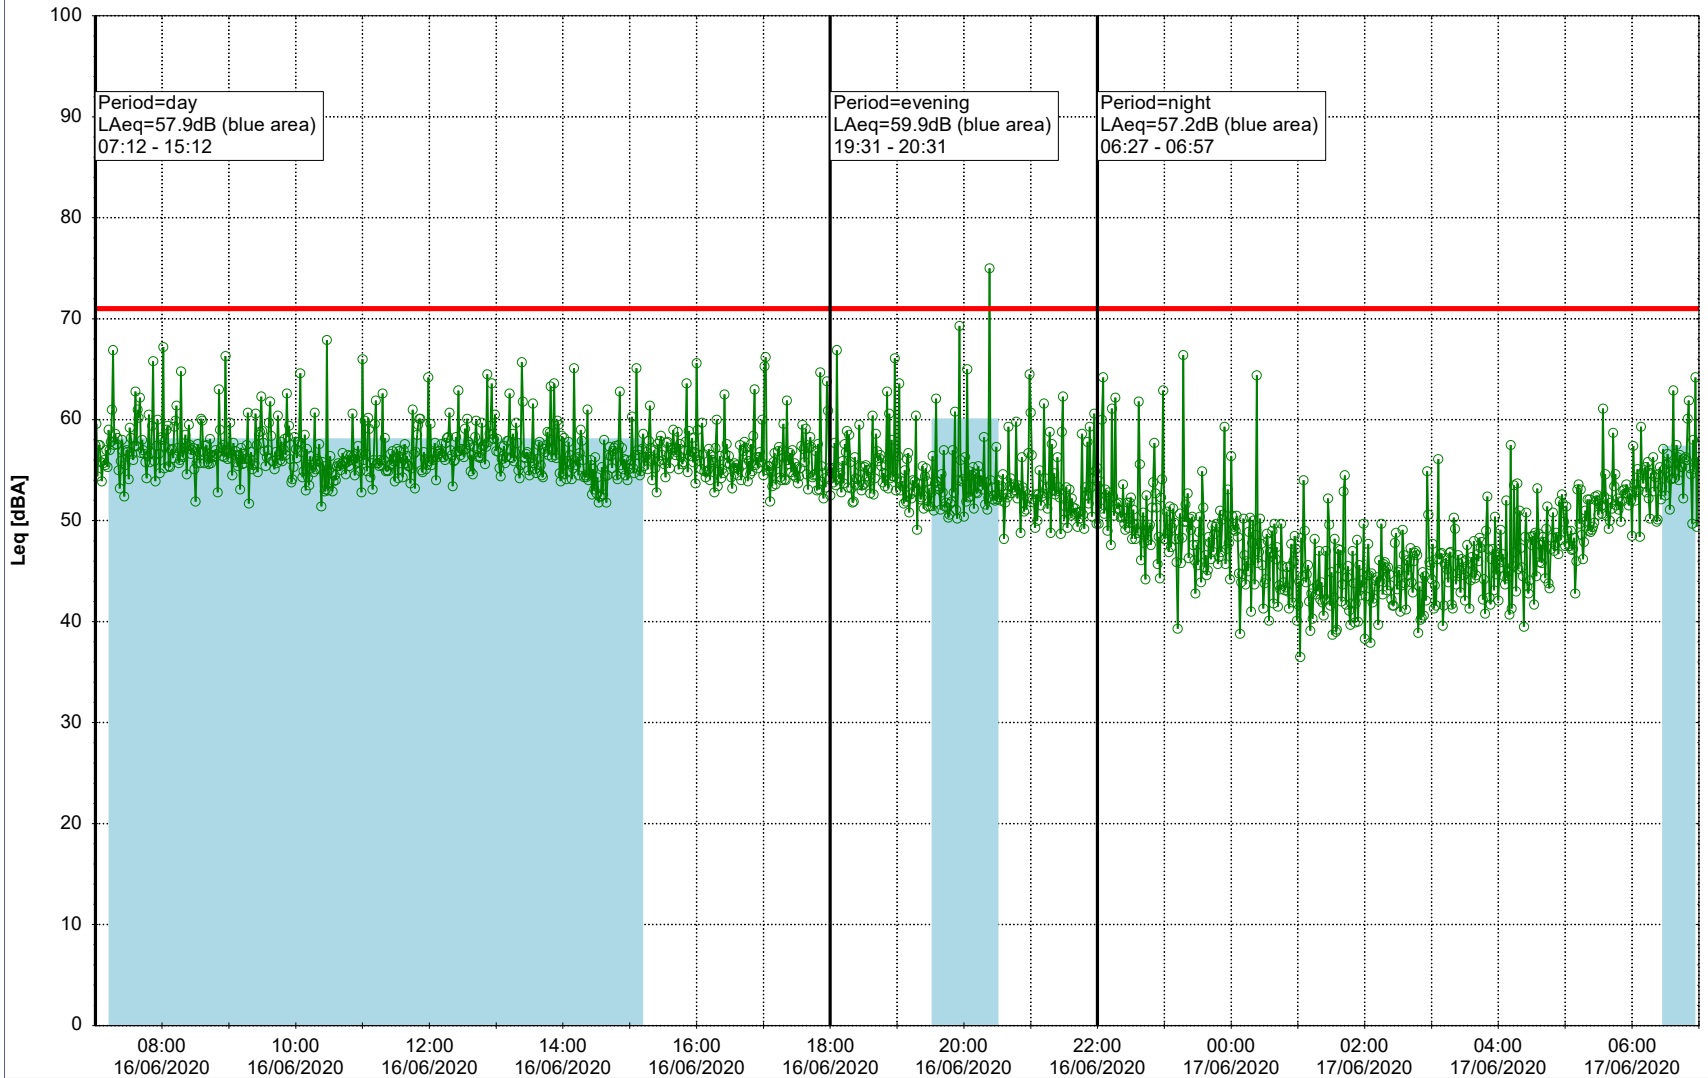

Project: Kronos Sydhavnen
Construction: Gåsebæk
Location: N-V

15/06/2020
16/06/2020

Remarks

...

Noise Time Related Diagram

○○○ GAB_NS01

Project: Kronos Sydhavnen
Construction: Gåsebæk
Location: N-V

Remarks

...

Noise Time Related Diagram

16/06/2020
17/06/2020

○○○ GAB_NS01

Project: Kronos Sydhavnen
Construction: Gåsebæk
Location: N-V

Remarks

...

Noise Time Related Diagram

Project: Kronos Sydhavnen
Construction: Gåsebæk
Location: N-V

Remarks

...

Noise Time Related Diagram

19/06/2020
20/06/2020

○○○○ GAB_NS01

Project: Kronos Sydhavnen
Construction: Gåsebæk
Location: N-V

20/06/2020
21/06/2020

...

Project: Kronos Sydhavnen
Construction: Gåsebæk
Location: N-V

22/06/2020
23/06/2020

Remarks

...

Noise Time Related Diagram

○○○ GAB_NS01