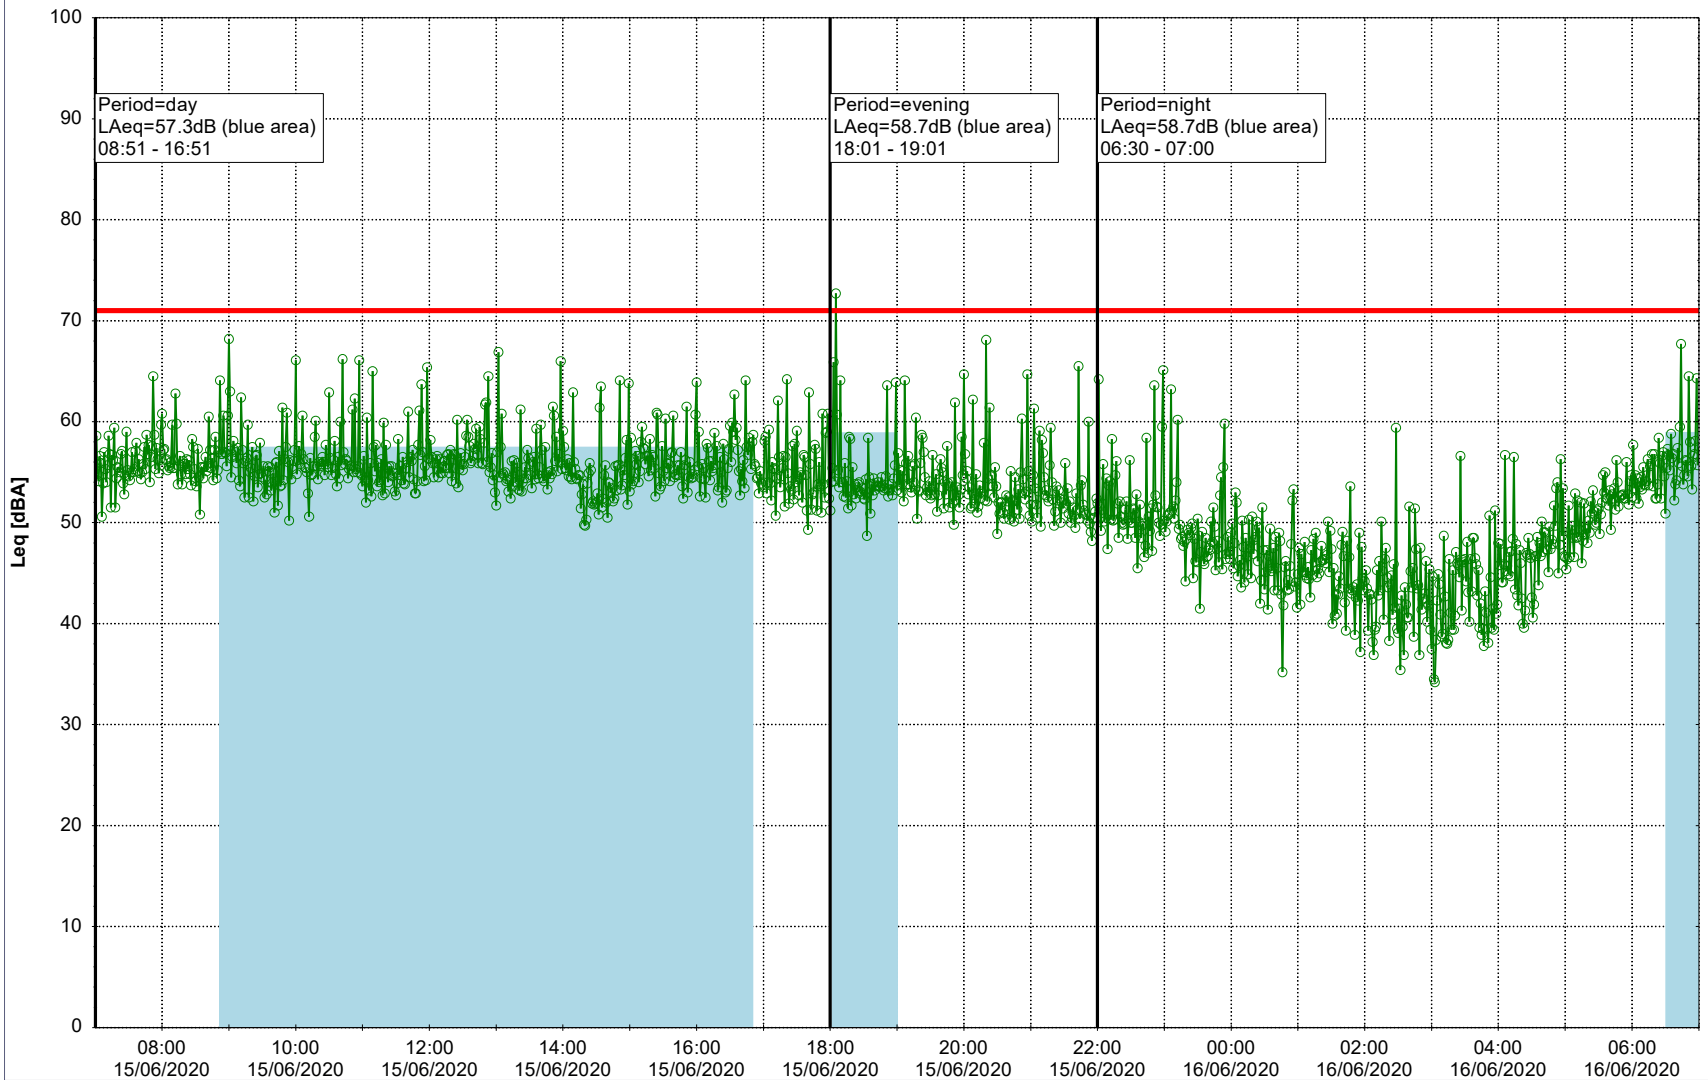

Project: Kronos Sydhavnen
Construction: Gåsebæk
Location: N-V

15/06/2020
16/06/2020

Remarks

...

Noise Time Related Diagram

○○○ GAB_NS01

Project: Kronos Sydhavnen
Construction: Gåsebæk
Location: N-V

Remarks

...

Noise Time Related Diagram

16/06/2020
17/06/2020

○○○ GAB_NS01

Project: Kronos Sydhavnen
Construction: Gåsebæk
Location: N-V

Remarks

...

Noise Time Related Diagram

Project: Kronos Sydhavnen
Construction: Gåsebæk
Location: N-V

Remarks

...

Noise Time Related Diagram

19/06/2020
20/06/2020

○○○○ GAB_NS01

Project: Kronos Sydhavnen
Construction: Gåsebæk
Location: N-V

20/06/2020
21/06/2020

...

Project: Kronos Sydhavnen
Construction: Gåsebæk
Location: N-V

22/06/2020
23/06/2020

Remarks

...

Noise Time Related Diagram

○○○ GAB_NS01