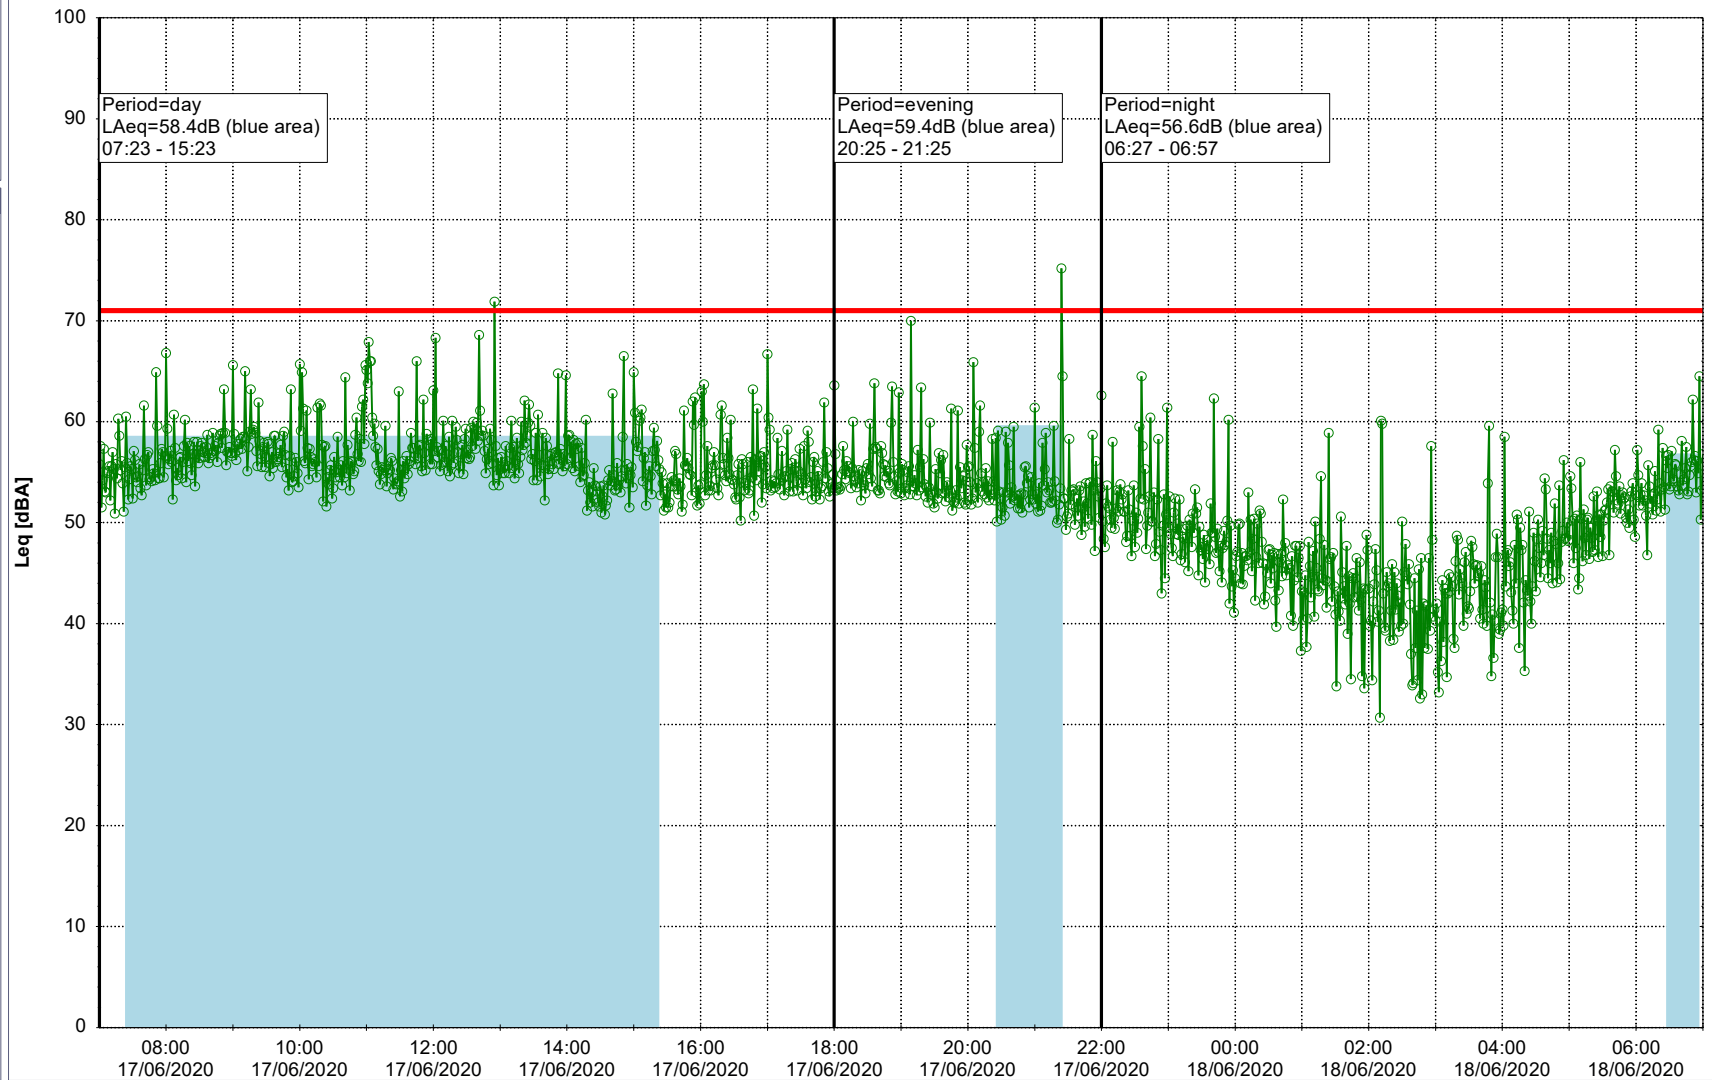

...

Noise Time Related Diagram

16/06/2020
17/06/2020

○○○ GAB_NS01

Project: Kronos Sydhavnen
Construction: Gåsebæk
Location: N-V

Remarks

...

Noise Time Related Diagram

17/06/2020
18/06/2020

○○○ GAB_NS01

Project: Kronos Sydhavnen
Construction: Gåsebæk
Location: N-V

18/06/2020
19/06/2020

Remarks

...

Noise Time Related Diagram

○○○ GAB_NS01

Project: Kronos Sydhavnen
Construction: Gåsebæk
Location: N-V

Remarks

...

Noise Time Related Diagram

19/06/2020
20/06/2020

○○○○ GAB_NS01

Project: Kronos Sydhavnen
Construction: Gåsebæk
Location: N-V

20/06/2020
21/06/2020

...

Project: Kronos Sydhavnen
Construction: Gåsebæk
Location: N-V

22/06/2020
23/06/2020

Remarks

...

Noise Time Related Diagram

○○○ GAB_NS01