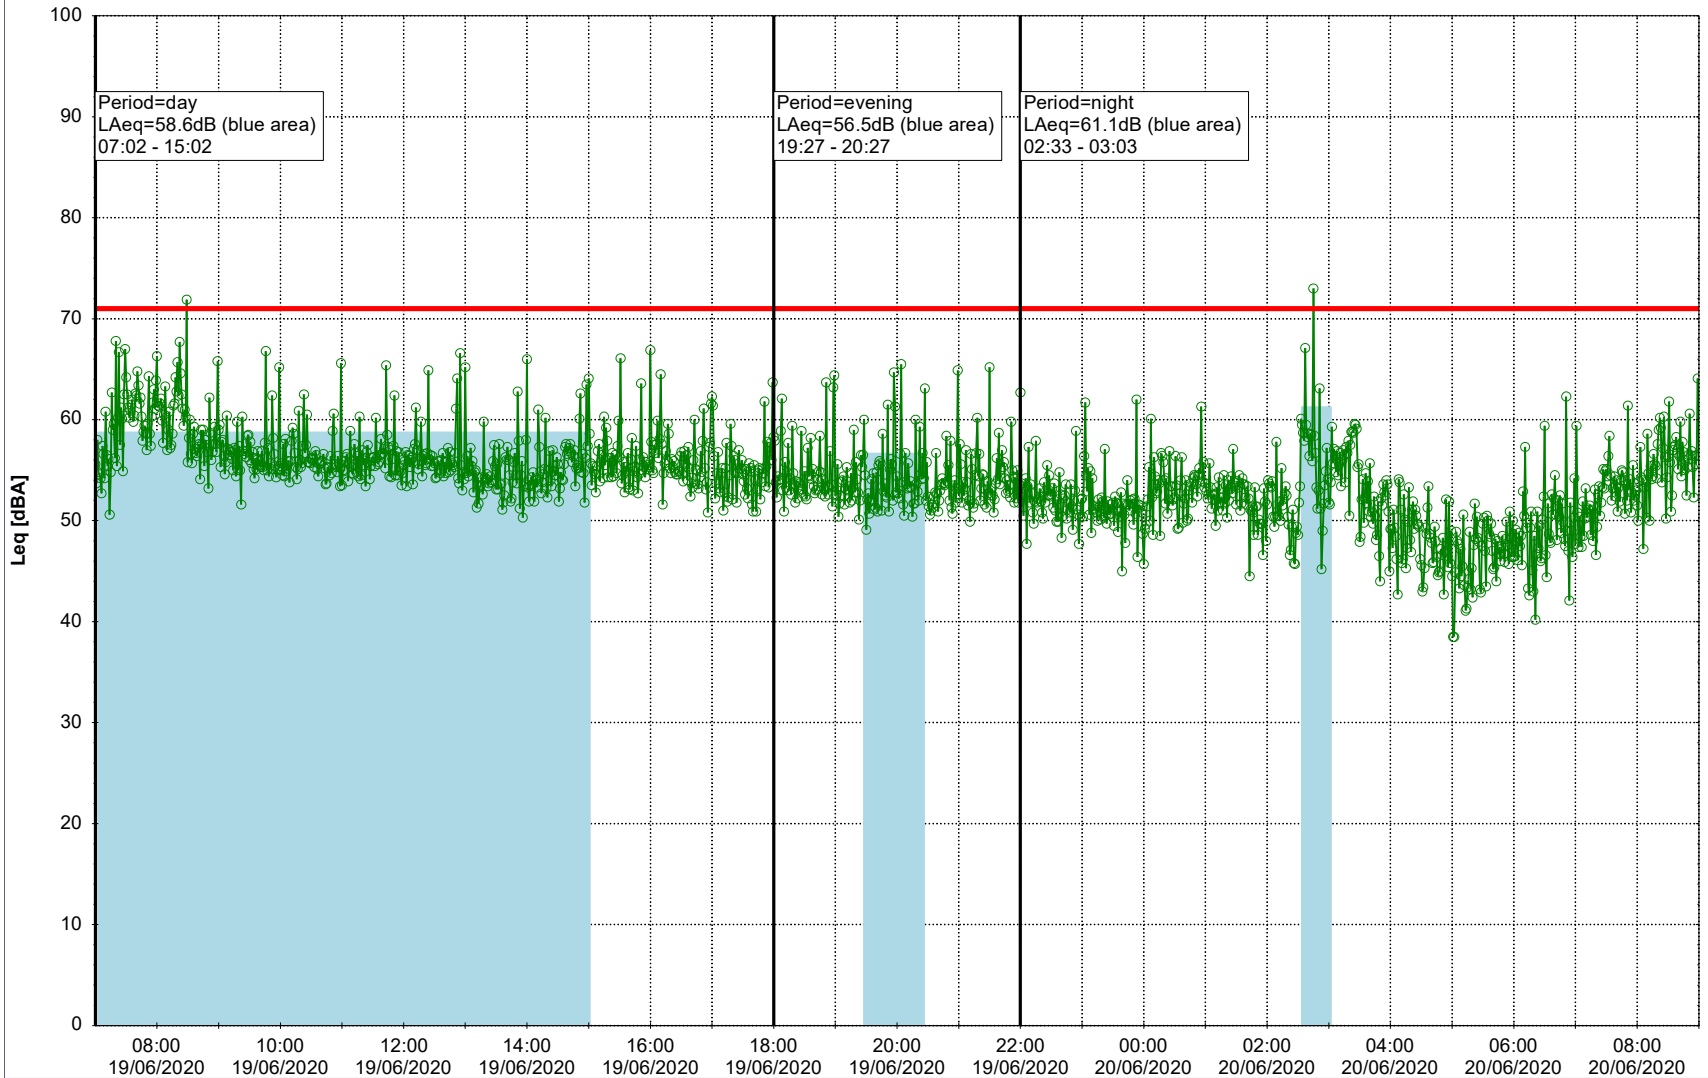

Project: Kronos Sydhavnen
Construction: Gåsebæk
Location: N-V

Remarks

...

Noise Time Related Diagram

19/06/2020
20/06/2020

○○○○ GAB_NS01

Project: Kronos Sydhavnen
Construction: Gåsebæk
Location: N-V

20/06/2020
21/06/2020

Remarks

Noise Time Related Diagram

○○○○ GAB_NS01

Project: Kronos Sydhavnen
Construction: Gåsebæk
Location: N-V

21/06/2020
22/06/2020

Noise Time Related Diagram

○○○○ GAB_NS01

Remarks

...

Project: Kronos Sydhavnen
Construction: Gåsebæk
Location: N-V

22/06/2020
23/06/2020

Remarks

...

Noise Time Related Diagram

○○○ GAB_NS01