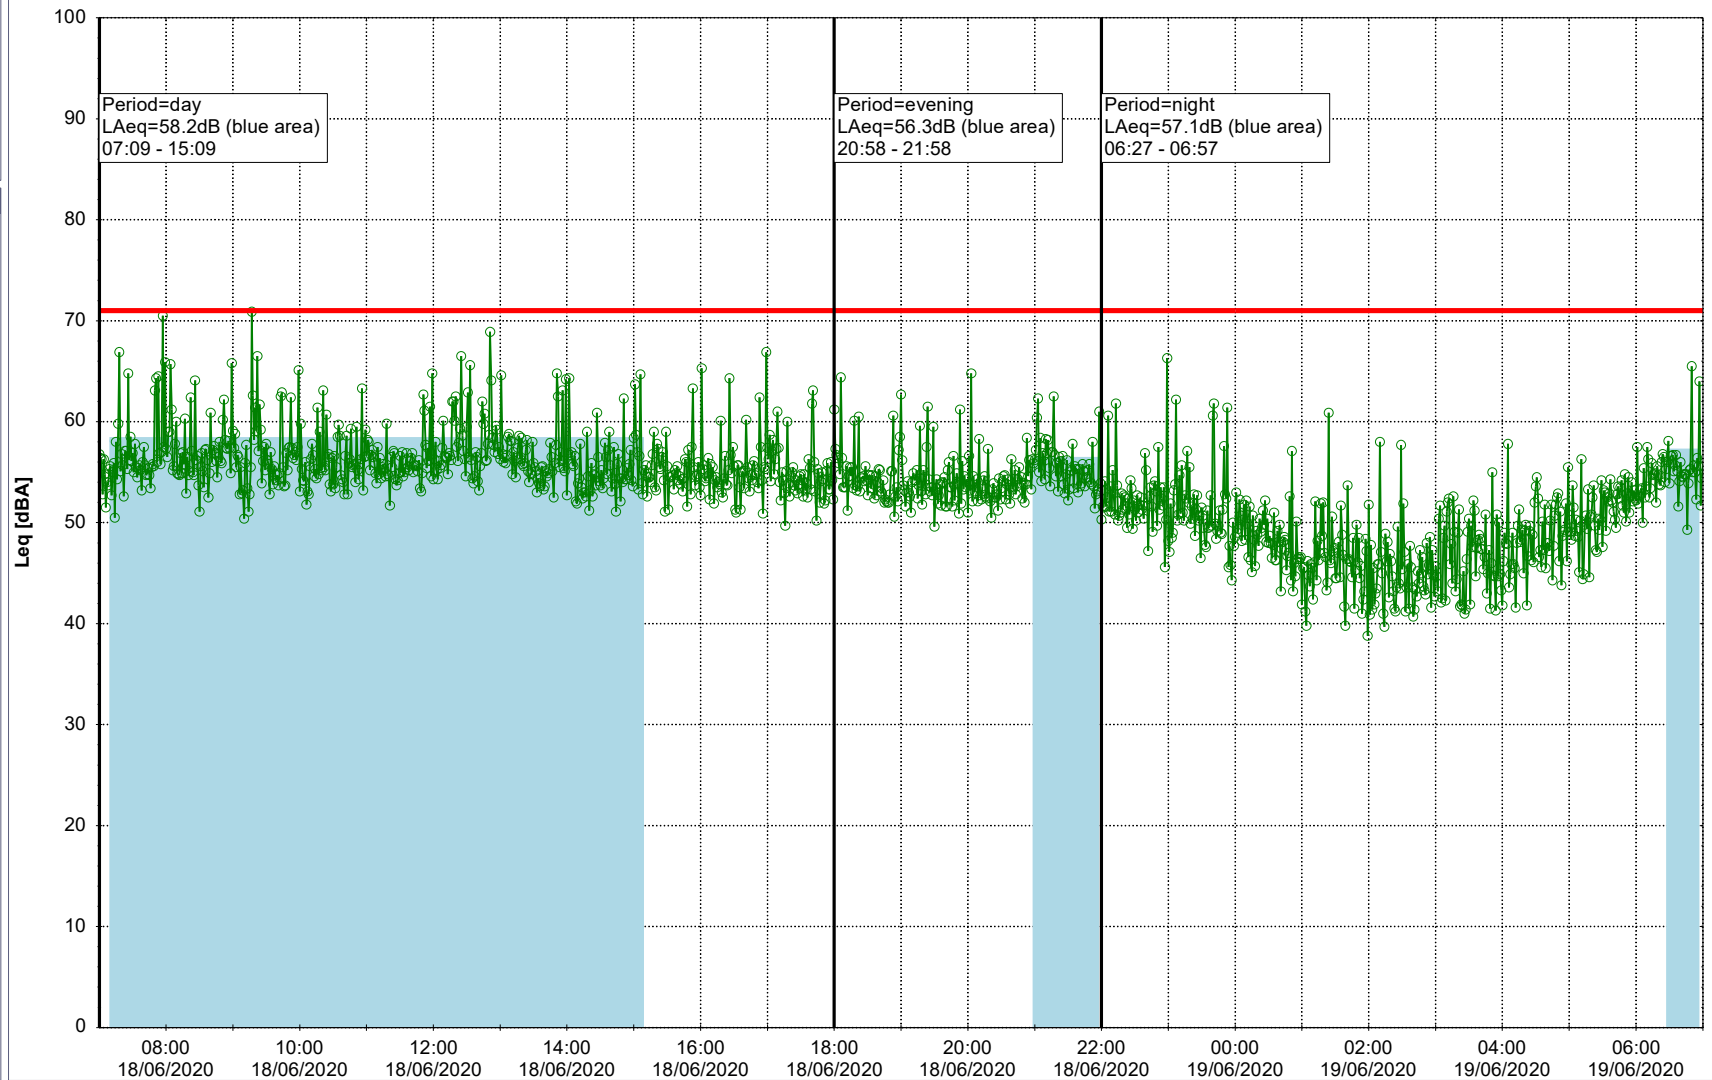

17/06/2020
18/06/2020

○○○ GAB_NS01

Project: Kronos Sydhavnen
Construction: Gåsebæk
Location: N-V

18/06/2020
19/06/2020

Remarks

...

Noise Time Related Diagram

○○○ GAB_NS01

Project: Kronos Sydhavnen
Construction: Gåsebæk
Location: N-V

Remarks

...

Noise Time Related Diagram

19/06/2020
20/06/2020

○○○○ GAB_NS01

Project: Kronos Sydhavnen
Construction: Gåsebæk
Location: N-V

20/06/2020
21/06/2020

Remarks

Noise Time Related Diagram

○○○○ GAB_NS01

Project: Kronos Sydhavnen
Construction: Gåsebæk
Location: N-V

21/06/2020
22/06/2020

Noise Time Related Diagram

○○○○ GAB_NS01

Remarks

...

Project: Kronos Sydhavnen
Construction: Gåsebæk
Location: N-V

22/06/2020
23/06/2020

Remarks

...

Noise Time Related Diagram

○○○ GAB_NS01