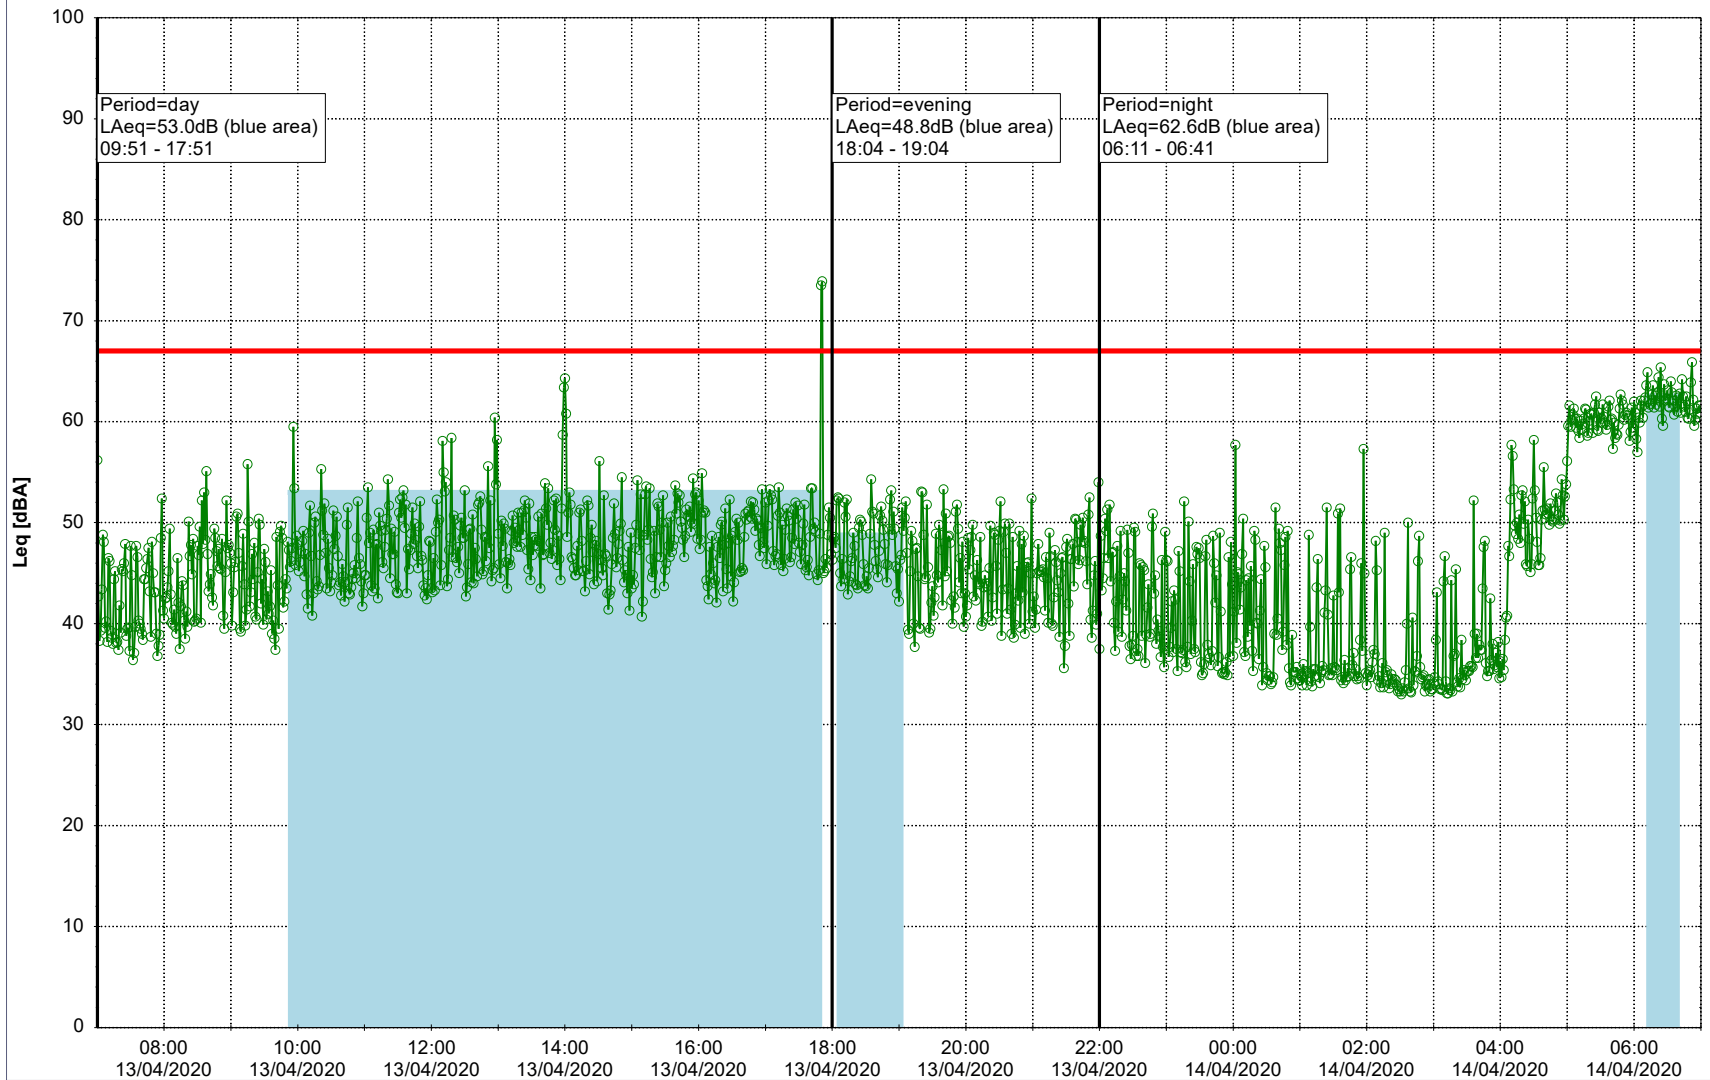

Project: Kronos Sydhavnen
Construction: Ny Ellebjerg
Location: N-V

Plan View

Remarks

...

Noise Time Related Diagram

13/04/2020
14/04/2020

○ NEL_NS01

Project: Kronos Sydhavnen
Construction: Ny Ellebjerg
Location: N-V

Plan View

Remarks

...

Noise Time Related Diagram

14/04/2020
15/04/2020

○ ○ ○ ○ NEL_NS01

Project: Kronos Sydhavnen
Construction: Ny Ellebjerg
Location: N-V

Plan View

Remarks

...

Noise Time Related Diagram

15/04/2020

16/04/2020

○ ○ ○ ○ NEL_NS01

Project: Kronos Sydhavnen
Construction: Ny Ellebjerg
Location: N-V

Plan View

...

Noise Time Related Diagram

18/04/2020
19/04/2020

○ ○ ○ ○ NEL_NS01

Project: Kronos Sydhavnen
Construction: Ny Ellebjerg
Location: N-V

Plan View

Remarks

...