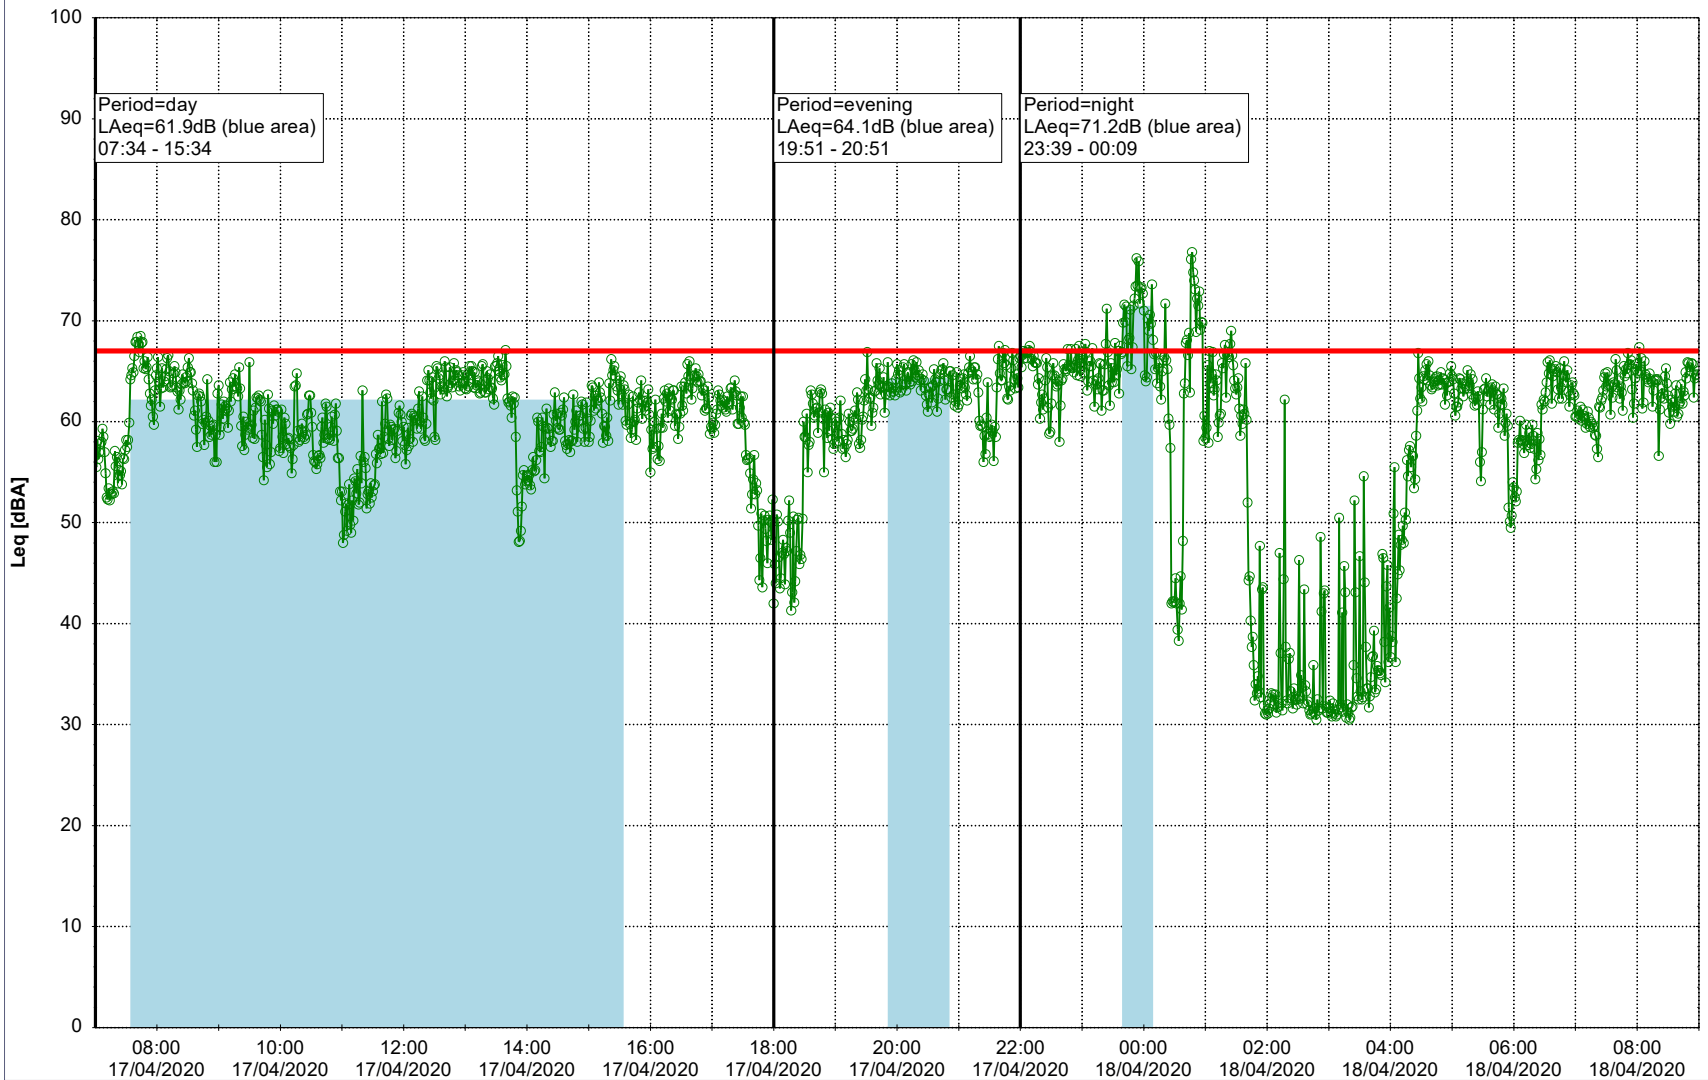

Remarks

...

Noise Time Related Diagram

15/04/2020

16/04/2020

○ ○ ○ ○ NEL_NS01

Project: Kronos Sydhavnen
Construction: Ny Ellebjerg
Location: N-V

Plan View

Remarks

...

Noise Time Related Diagram

16/04/2020
17/04/2020

○ NEL_NS01

Project: Kronos Sydhavnen
Construction: Ny Ellebjerg
Location: N-V

Plan View

Remarks

...

Noise Time Related Diagram

17/04/2020

18/04/2020

○ ○ ○ ○ NEL_NS01

Project: Kronos Sydhavnen
Construction: Ny Ellebjerg
Location: N-V

Plan View

Remarks

...

Noise Time Related Diagram

18/04/2020
19/04/2020

○ ○ ○ ○ NEL_NS01

Project: Kronos Sydhavnen
Construction: Ny Ellebjerg
Location: N-V

Plan View

Remarks

...