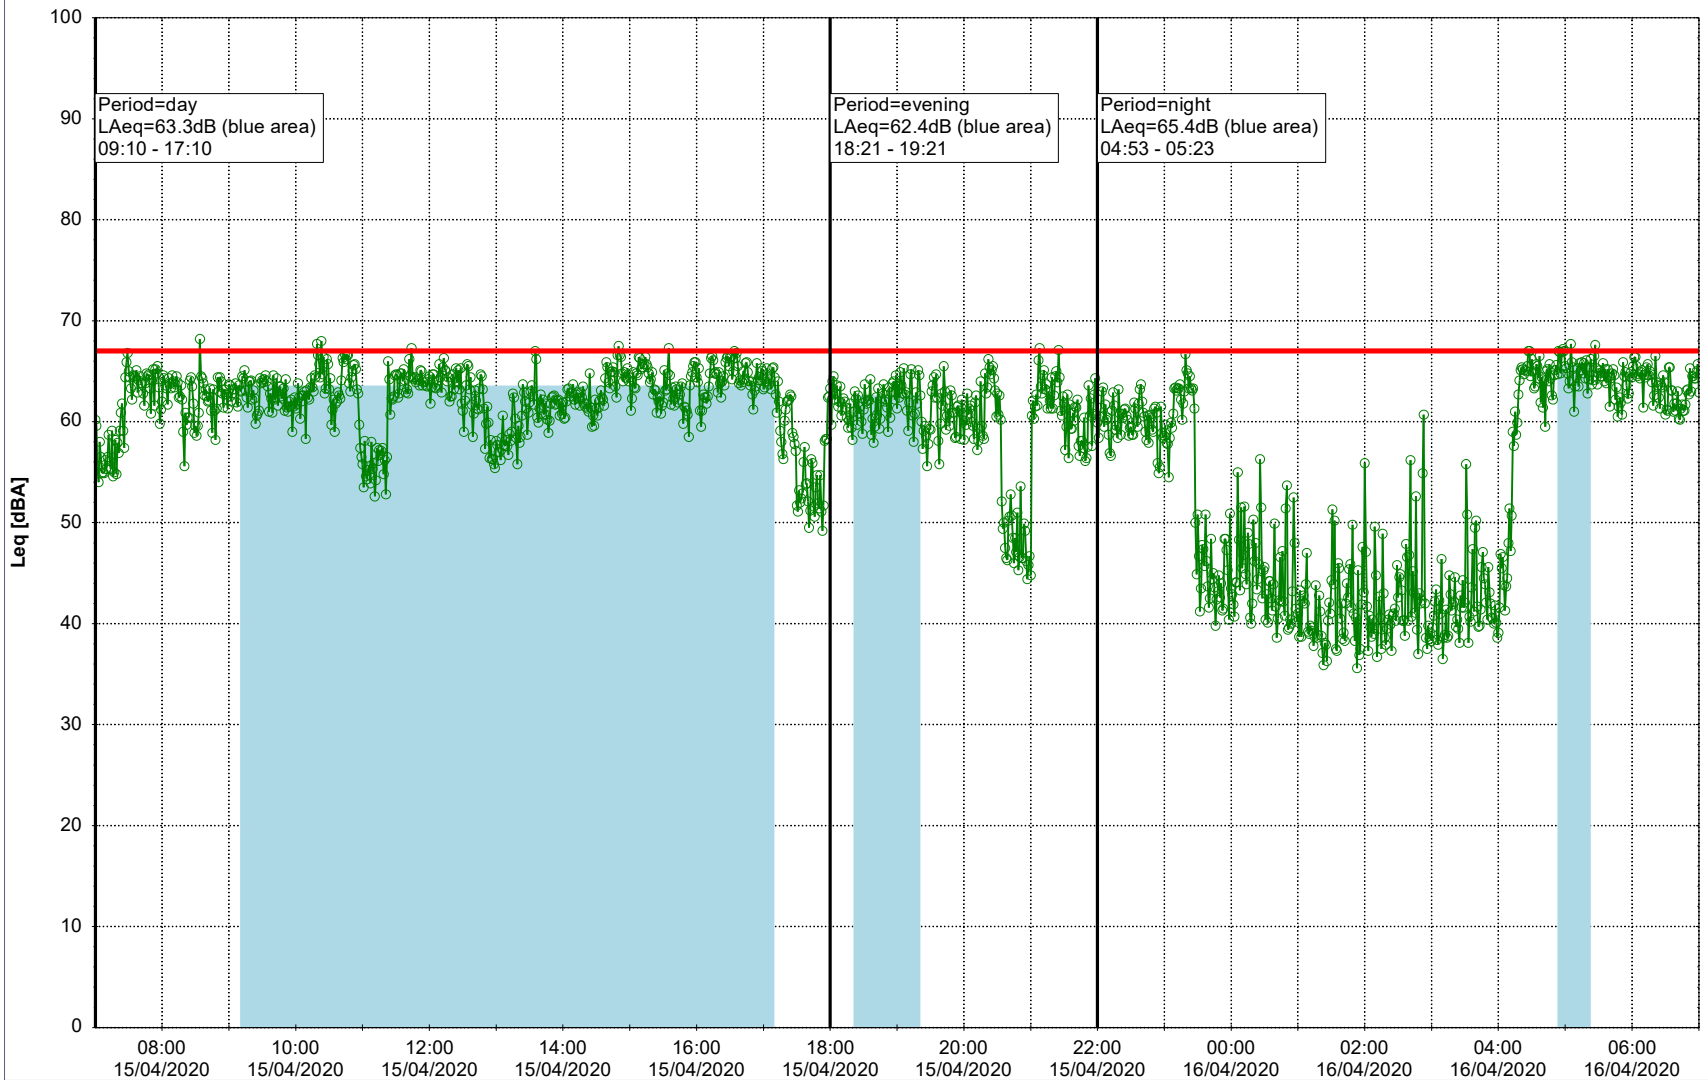

Remarks

...

Noise Time Related Diagram

15/04/2020

16/04/2020

○ ○ ○ ○ NEL_NS01

Project: Kronos Sydhavnen
Construction: Ny Ellebjerg
Location: N-V

Plan View

Remarks

...

Noise Time Related Diagram

16/04/2020
17/04/2020

○ NEL_NS01

Project: Kronos Sydhavnen
Construction: Ny Ellebjerg
Location: N-V

Plan View

Remarks

...

Noise Time Related Diagram

17/04/2020

18/04/2020

○ ○ ○ ○ NEL_NS01

Project: Kronos Sydhavnen
Construction: Ny Ellebjerg
Location: N-V

Plan View

Remarks

...

Noise Time Related Diagram

18/04/2020
19/04/2020

○ ○ ○ ○ NEL_NS01

Project: Kronos Sydhavnen
Construction: Ny Ellebjerg
Location: N-V

Plan View

Remarks

...