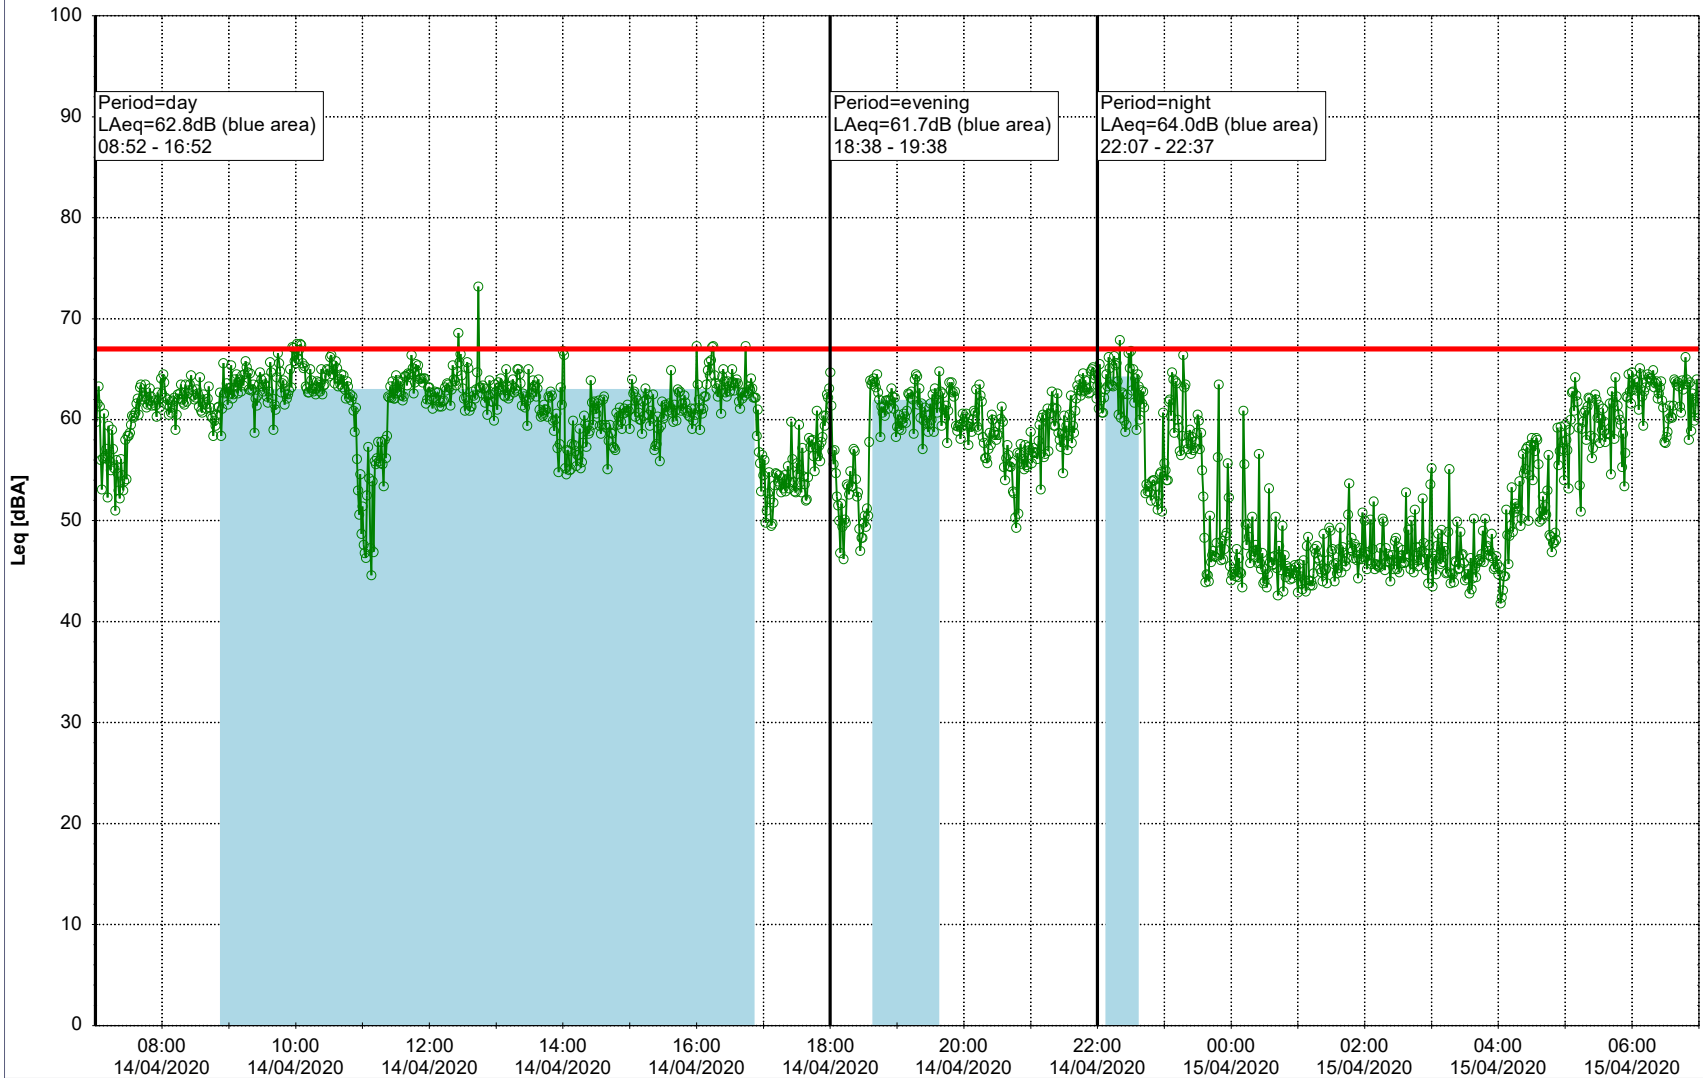

Plan View

Remarks

...

Noise Time Related Diagram

14/04/2020
15/04/2020

○ ○ ○ ○ NEL_NS01

Project: Kronos Sydhavnen
Construction: Ny Ellebjerg
Location: N-V

Plan View

Remarks

...

Noise Time Related Diagram

15/04/2020

16/04/2020

○ ○ ○ ○ NEL_NS01

Project: Kronos Sydhavnen
Construction: Ny Ellebjerg
Location: N-V

Plan View

Remarks

...

Noise Time Related Diagram

16/04/2020
17/04/2020

○ NEL_NS01

Project: Kronos Sydhavnen
Construction: Ny Ellebjerg
Location: N-V

Plan View

Remarks

...

Noise Time Related Diagram

17/04/2020

18/04/2020

○ ○ ○ ○ NEL_NS01

Project: Kronos Sydhavnen
Construction: Ny Ellebjerg
Location: N-V

Plan View

Remarks