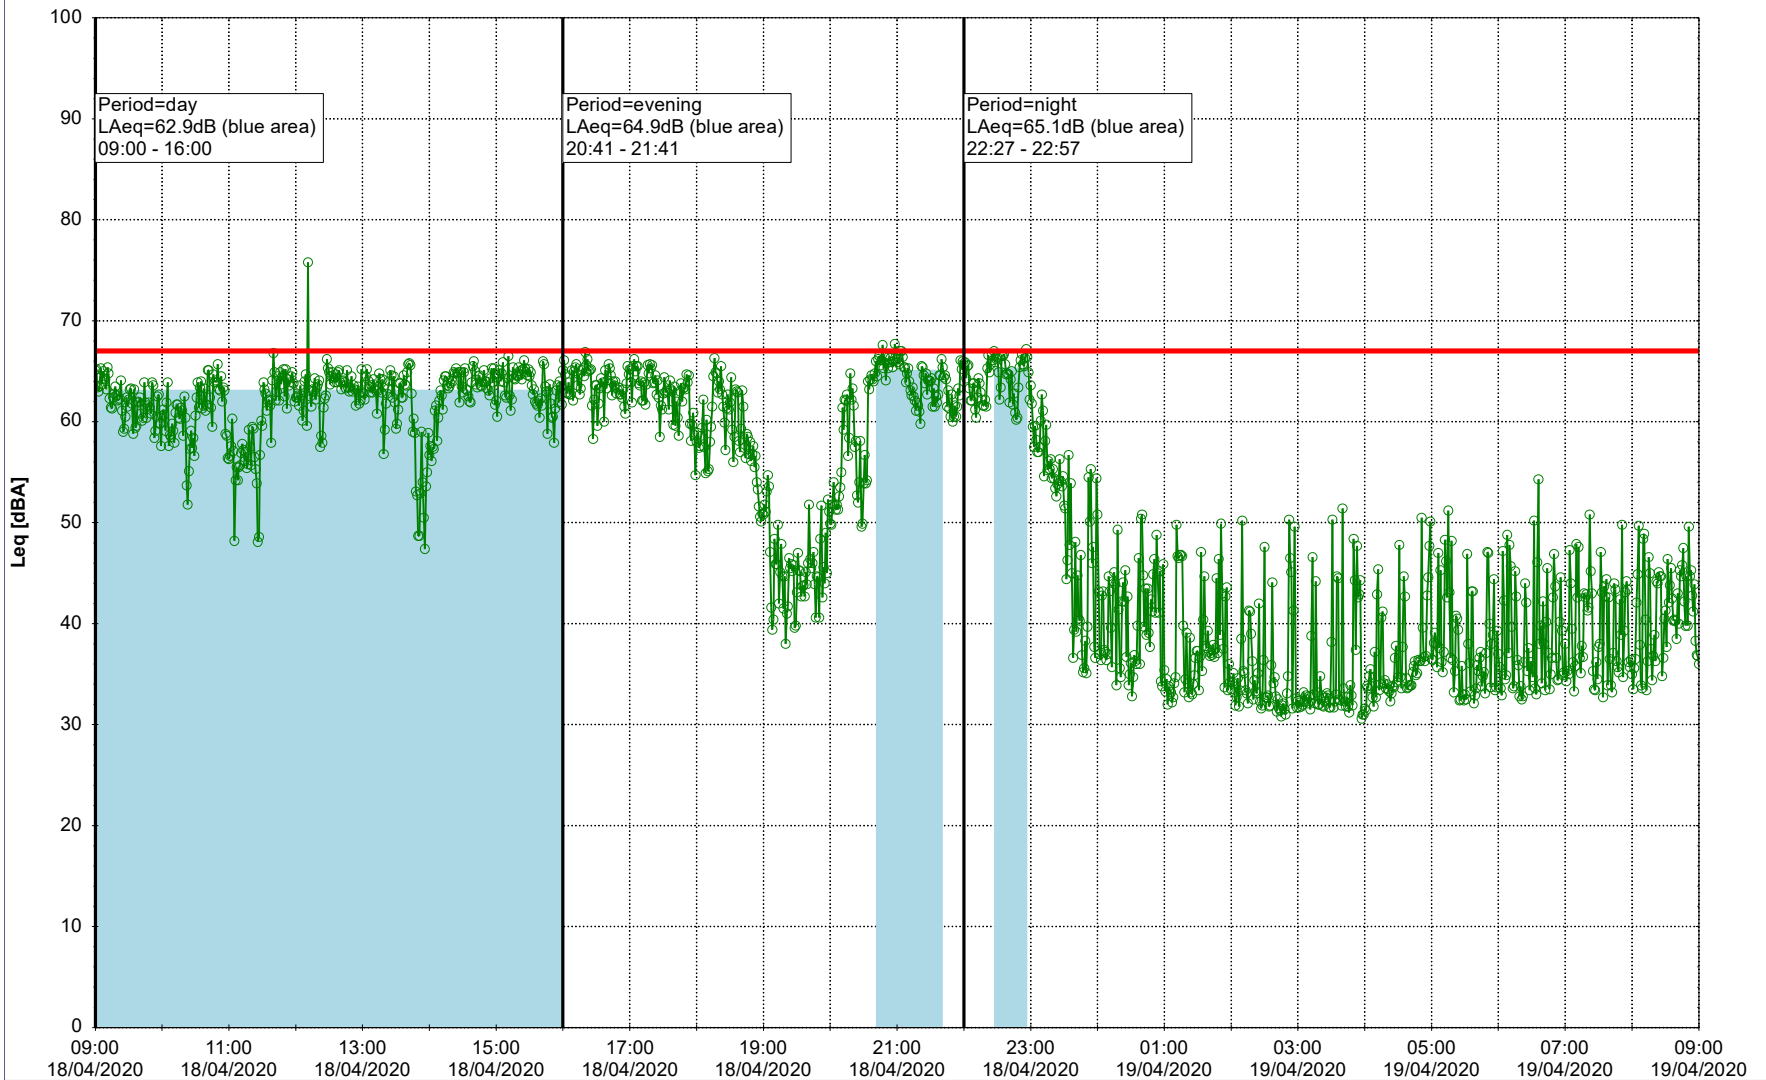

...

Noise Time Related Diagram

17/04/2020

18/04/2020

○ ○ ○ ○ NEL_NS01

Project: Kronos Sydhavnen
Construction: Ny Ellebjerg
Location: N-V

Plan View

Remarks

...

Noise Time Related Diagram

18/04/2020
19/04/2020

○ ○ ○ ○ NEL_NS01

Project: Kronos Sydhavnen
Construction: Ny Ellebjerg
Location: N-V

Plan View

Remarks

...