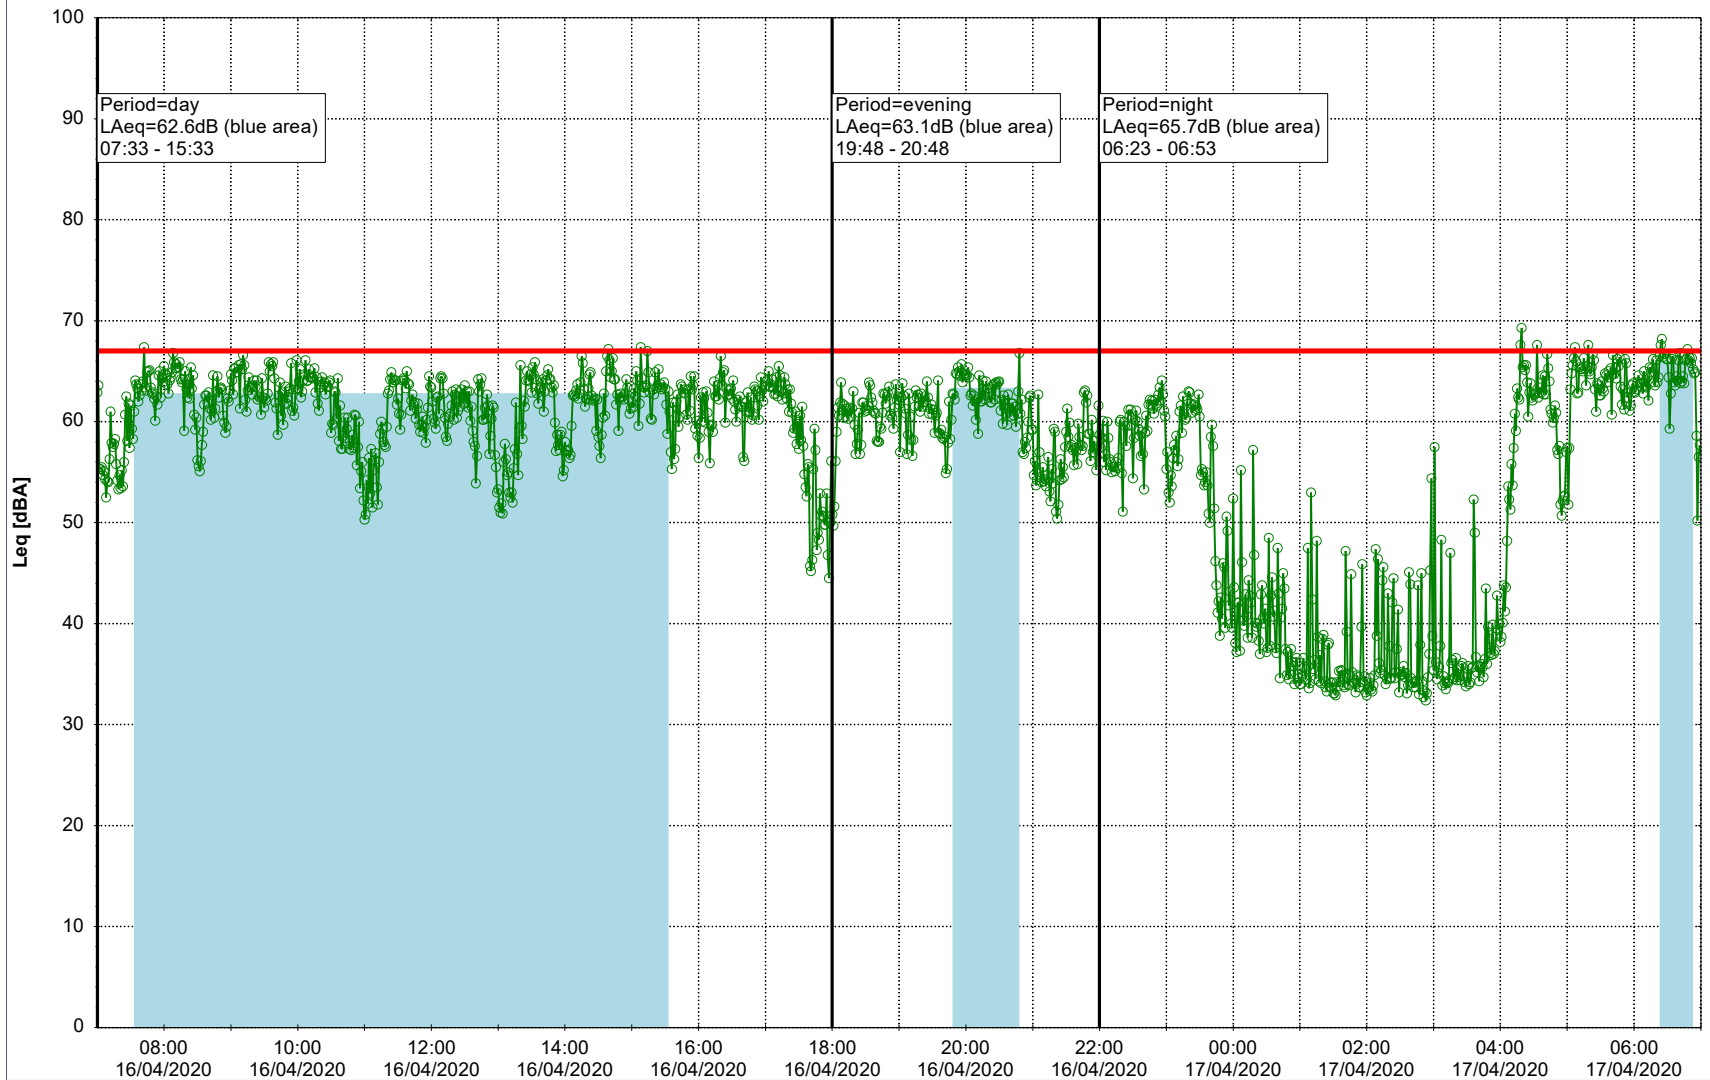

Remarks

...

Noise Time Related Diagram

15/04/2020

16/04/2020

○ ○ ○ ○ NEL_NS01

Project: Kronos Sydhavnen
Construction: Ny Ellebjerg
Location: N-V

Plan View

Remarks

...

Noise Time Related Diagram

16/04/2020
17/04/2020

○ NEL_NS01

Project: Kronos Sydhavnen
Construction: Ny Ellebjerg
Location: N-V

Plan View

Remarks

...

Noise Time Related Diagram

17/04/2020

18/04/2020

○ ○ ○ ○ NEL_NS01

Project: Kronos Sydhavnen
Construction: Ny Ellebjerg
Location: N-V

Plan View

Remarks

...

Noise Time Related Diagram

18/04/2020
19/04/2020

○ ○ ○ ○ NEL_NS01

Project: Kronos Sydhavnen
Construction: Ny Ellebjerg
Location: N-V

Plan View

Remarks

...