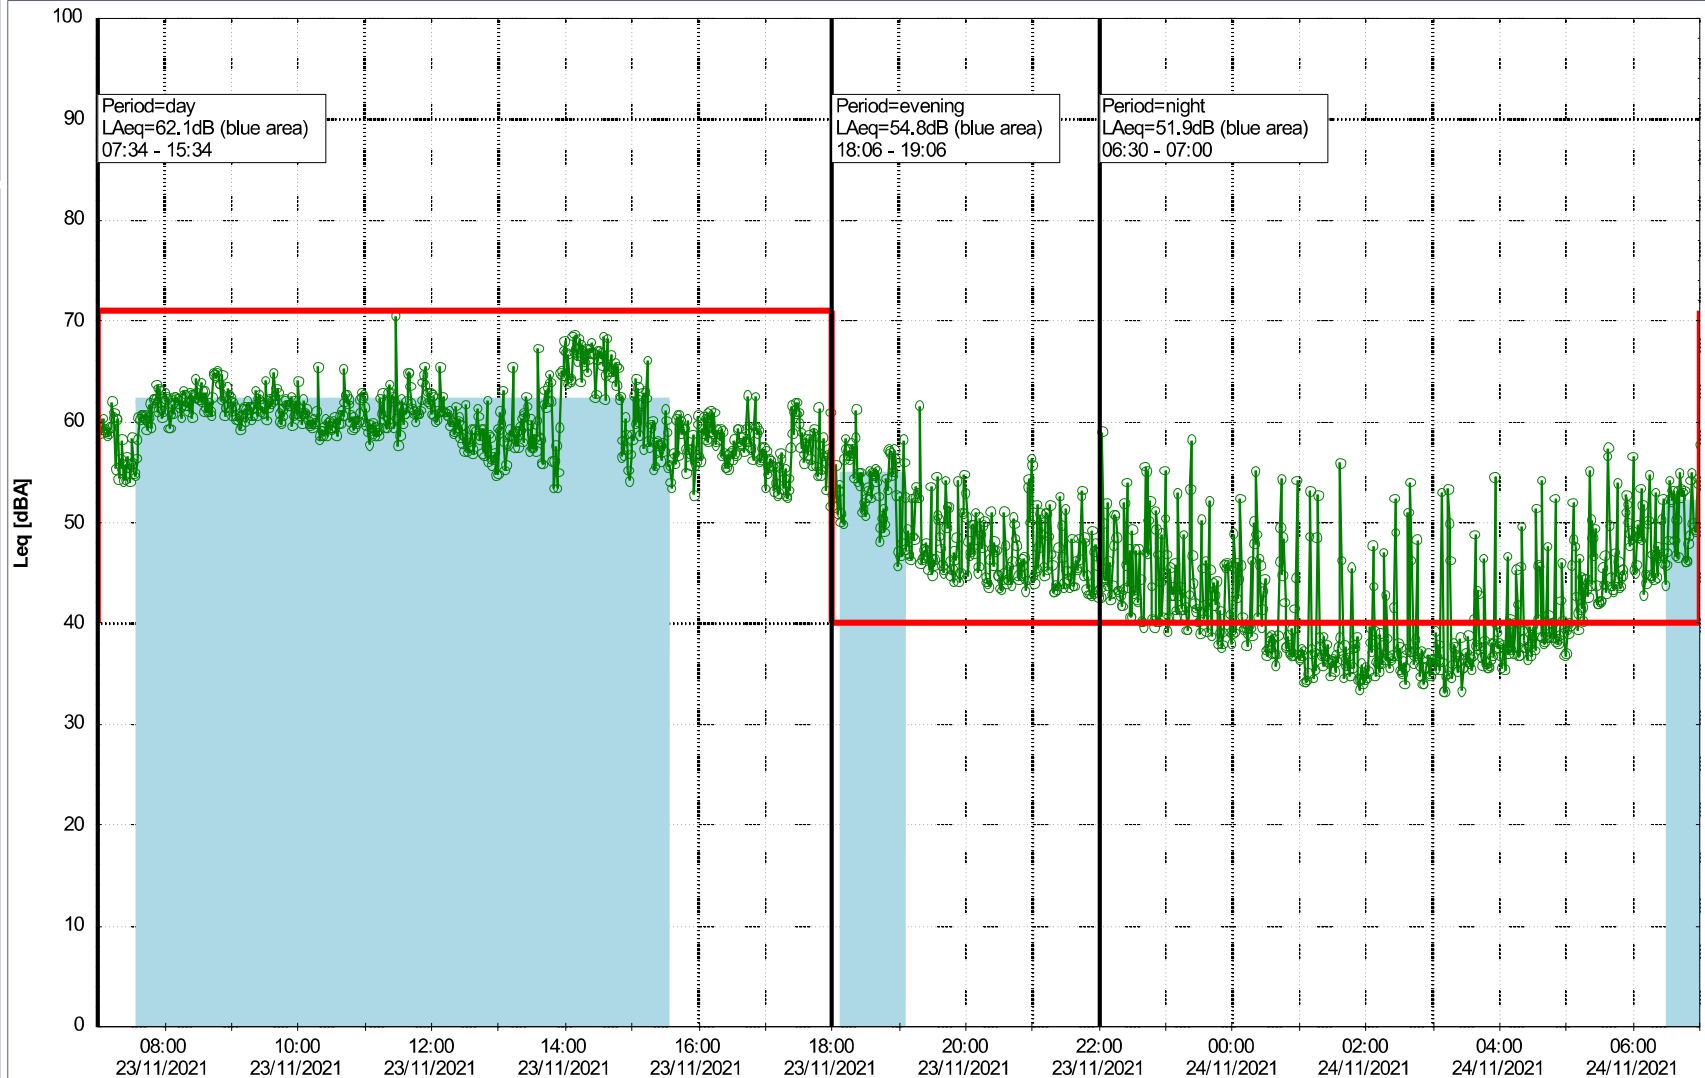

Plan View

Remarks

...

Noise Time Related Diagram

23/11/2021
24/11/2021

○○○ NEL_NS01

Project: Kronos Sydhavnen
Construction: Ny Ellebjerg
Location: N-V

Plan View

Remarks

...

Noise Time Related Diagram

24/11/2021
25/11/2021

○○○○ NEL_NS01

Project: Kronos Sydhavnen
Construction: Ny Ellebjerg
Location: N-V

Plan View

Remarks

Noise Time Related Diagram

26/11/2021
27/11/2021

○○○○ NEL_NS01

Project: Kronos Sydhavnen
Construction: Ny Ellebjerg
Location: N-V

Plan View

Remarks

...

Noise Time Related Diagram

27/11/2021
28/11/2021

○○○ NEL_NS01

Project: Kronos Sydhavnen
Construction: Ny Ellebjerg
Location: N-V

Plan View

Remarks

...

Noise Time Related Diagram

28/11/2021
29/11/2021