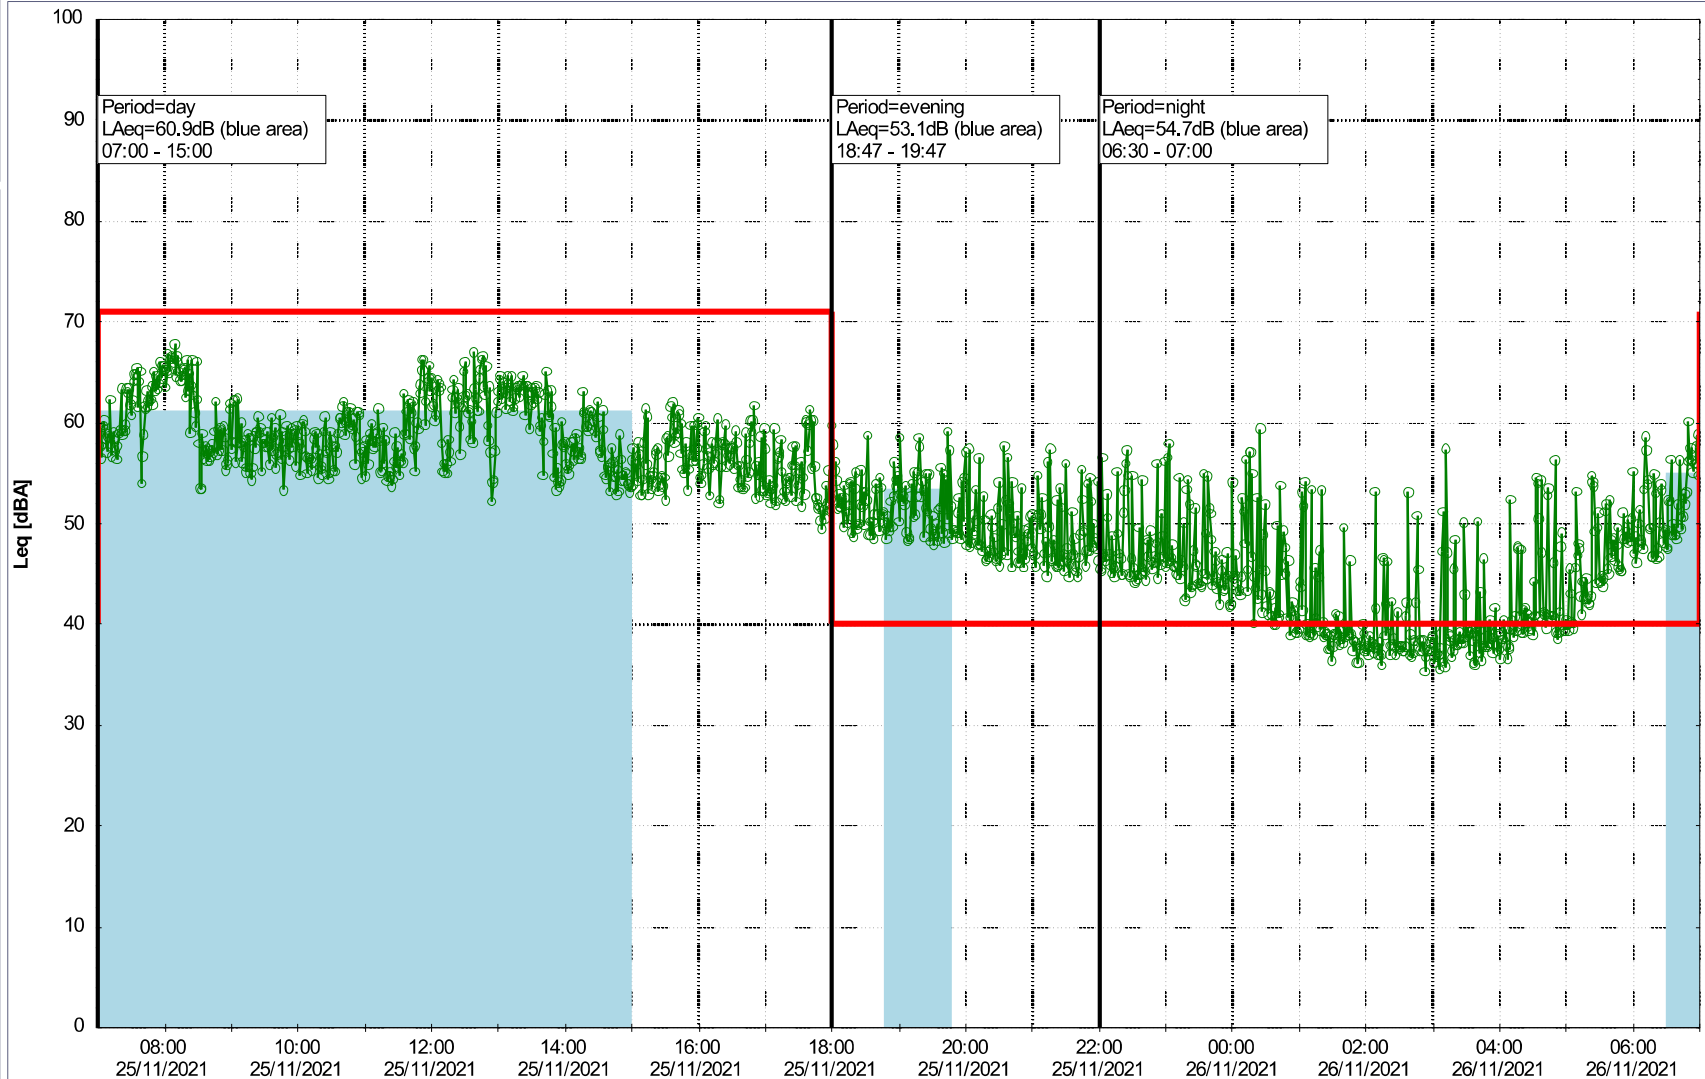

Remarks

...

Noise Time Related Diagram

24/11/2021
25/11/2021

○○○○ NEL_NS01

Project: Kronos Sydhavnen
Construction: Ny Ellebjerg
Location: N-V

Plan View

Remarks

...

Noise Time Related Diagram

25/11/2021
26/11/2021

○○○ NEL_NS01

Project: Kronos Sydhavnen
Construction: Ny Ellebjerg
Location: N-V

Plan View

Remarks

...

Noise Time Related Diagram

26/11/2021
27/11/2021

○○○○ NEL_NS01

Project: Kronos Sydhavnen
Construction: Ny Ellebjerg
Location: N-V

Plan View

Remarks

...

Noise Time Related Diagram

27/11/2021
28/11/2021

○○○ NEL_NS01

Project: Kronos Sydhavnen
Construction: Ny Ellebjerg
Location: N-V

Plan View

Remarks

...

Noise Time Related Diagram

28/11/2021
29/11/2021