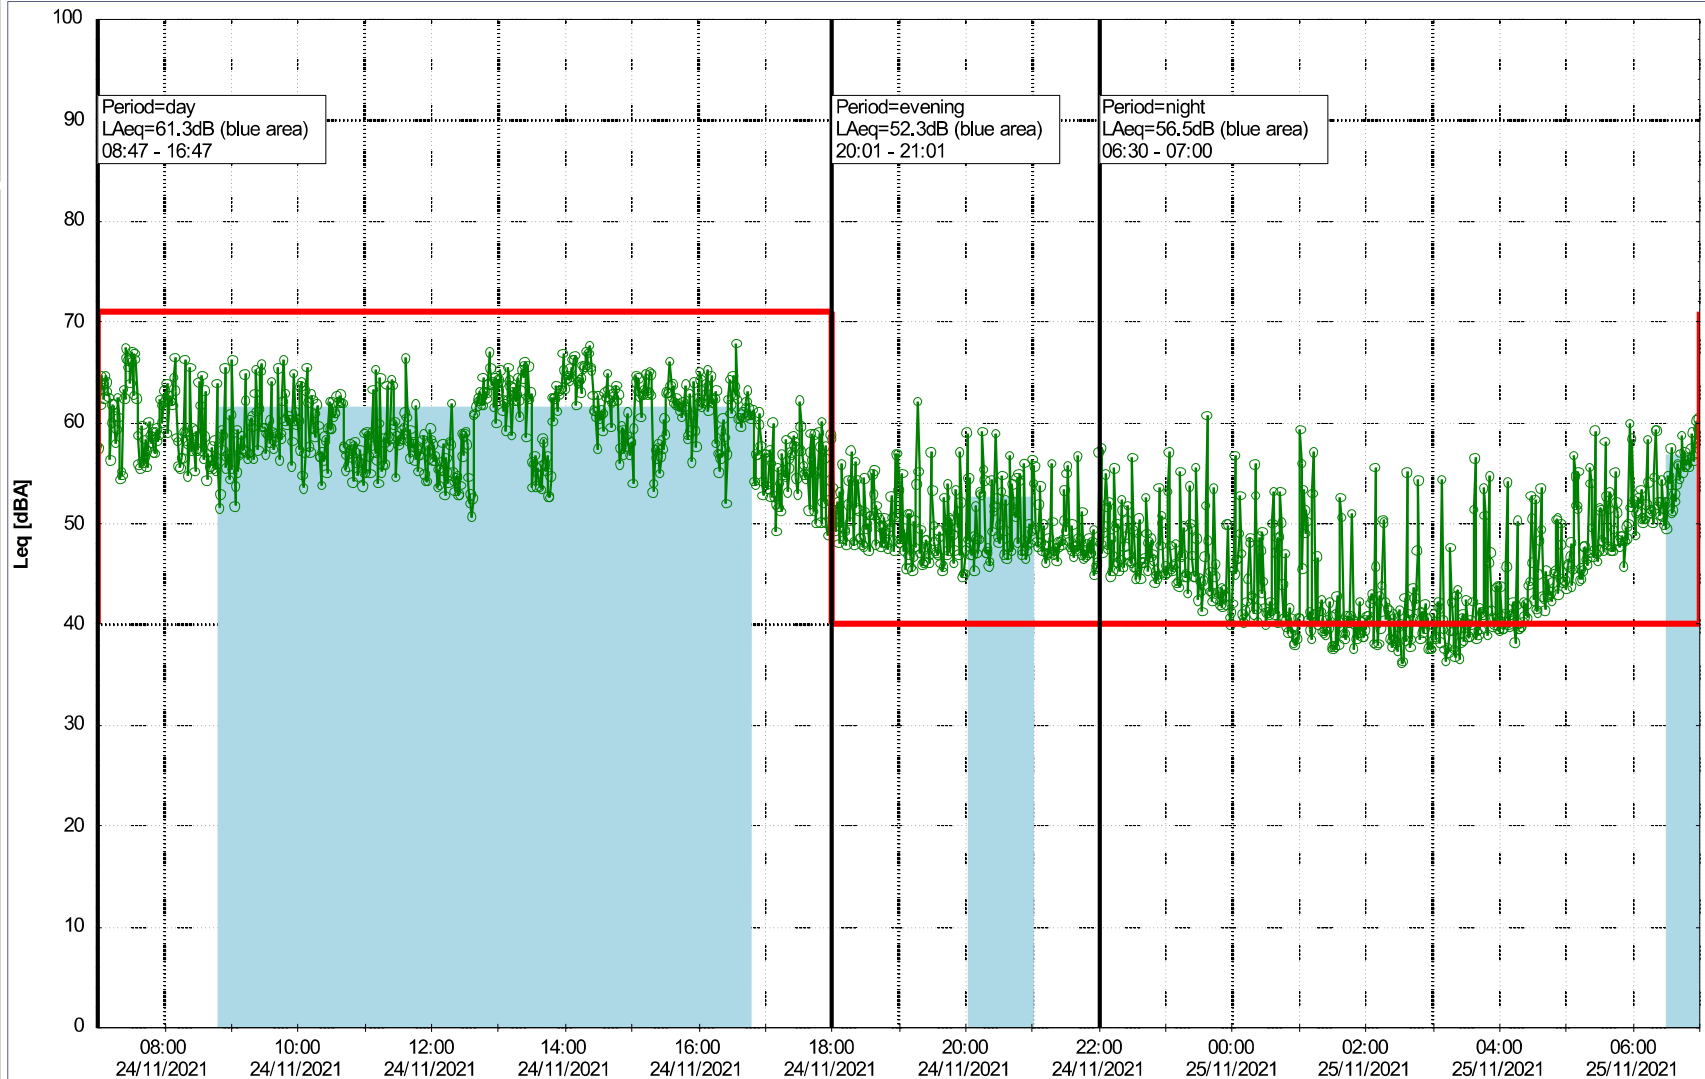

Plan View

Remarks

...

Noise Time Related Diagram

23/11/2021
24/11/2021

○○○ NEL_NS01

Project: Kronos Sydhavnen
Construction: Ny Ellebjerg
Location: N-V

Plan View

Remarks

...

Noise Time Related Diagram

24/11/2021
25/11/2021

○○○○ NEL_NS01

Project: Kronos Sydhavnen
Construction: Ny Ellebjerg
Location: N-V

Plan View

Remarks

Noise Time Related Diagram

26/11/2021
27/11/2021

○○○○ NEL_NS01

Project: Kronos Sydhavnen
Construction: Ny Ellebjerg
Location: N-V

Plan View

Remarks

...

Noise Time Related Diagram

27/11/2021
28/11/2021

○○○ NEL_NS01

Project: Kronos Sydhavnen
Construction: Ny Ellebjerg
Location: N-V

Plan View

Remarks

...

Noise Time Related Diagram

28/11/2021
29/11/2021