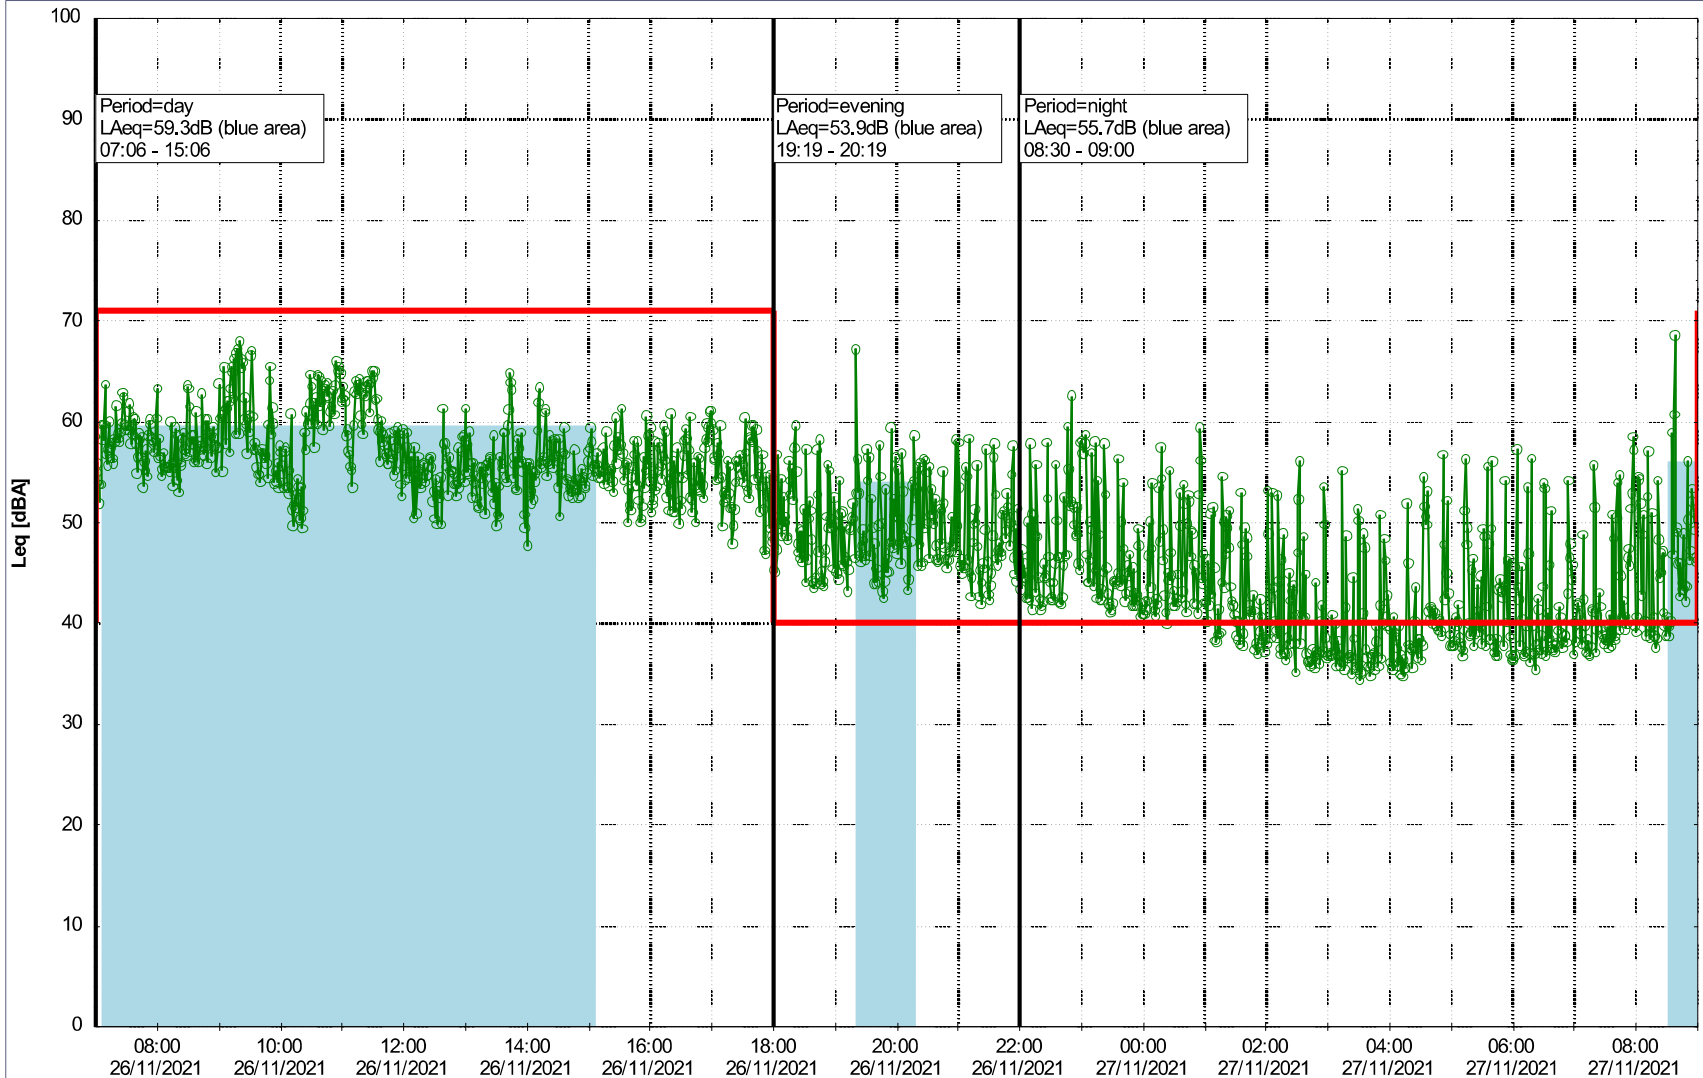

...

Noise Time Related Diagram

25/11/2021
26/11/2021

○○○ NEL_NS01

Project: Kronos Sydhavnen
Construction: Ny Ellebjerg
Location: N-V

Plan View

Remarks

...

Noise Time Related Diagram

26/11/2021
27/11/2021

○○○○ NEL_NS01

Project: Kronos Sydhavnen
Construction: Ny Ellebjerg
Location: N-V

Plan View

Remarks

...

Noise Time Related Diagram

27/11/2021
28/11/2021

○○○ NEL_NS01

Project: Kronos Sydhavnen
Construction: Ny Ellebjerg
Location: N-V

Plan View

Remarks

...

Noise Time Related Diagram

28/11/2021
29/11/2021