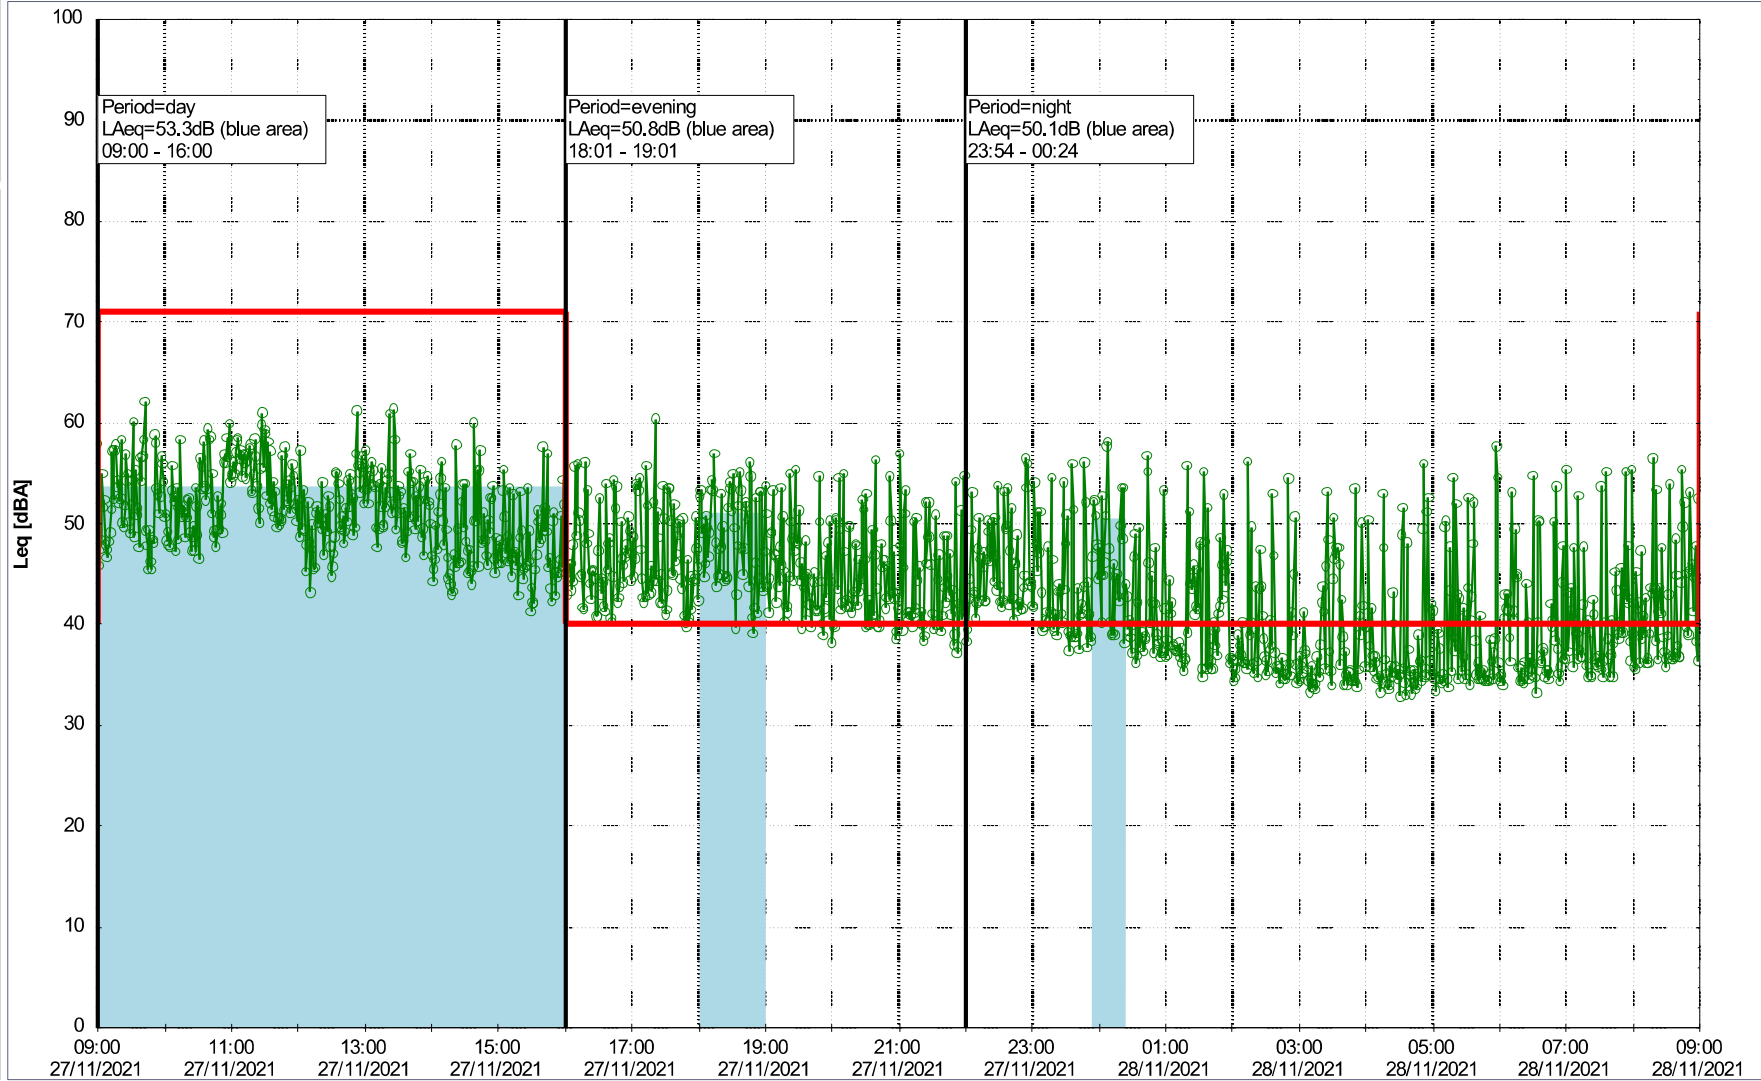

Noise Time Related Diagram

26/11/2021
27/11/2021

○○○○ NEL_NS01

Project: Kronos Sydhavnen
Construction: Ny Ellebjerg
Location: N-V

Plan View

Remarks

...

Noise Time Related Diagram

27/11/2021
28/11/2021

○○○ NEL_NS01

Project: Kronos Sydhavnen
Construction: Ny Ellebjerg
Location: N-V

Plan View

Remarks

...

Noise Time Related Diagram

28/11/2021
29/11/2021