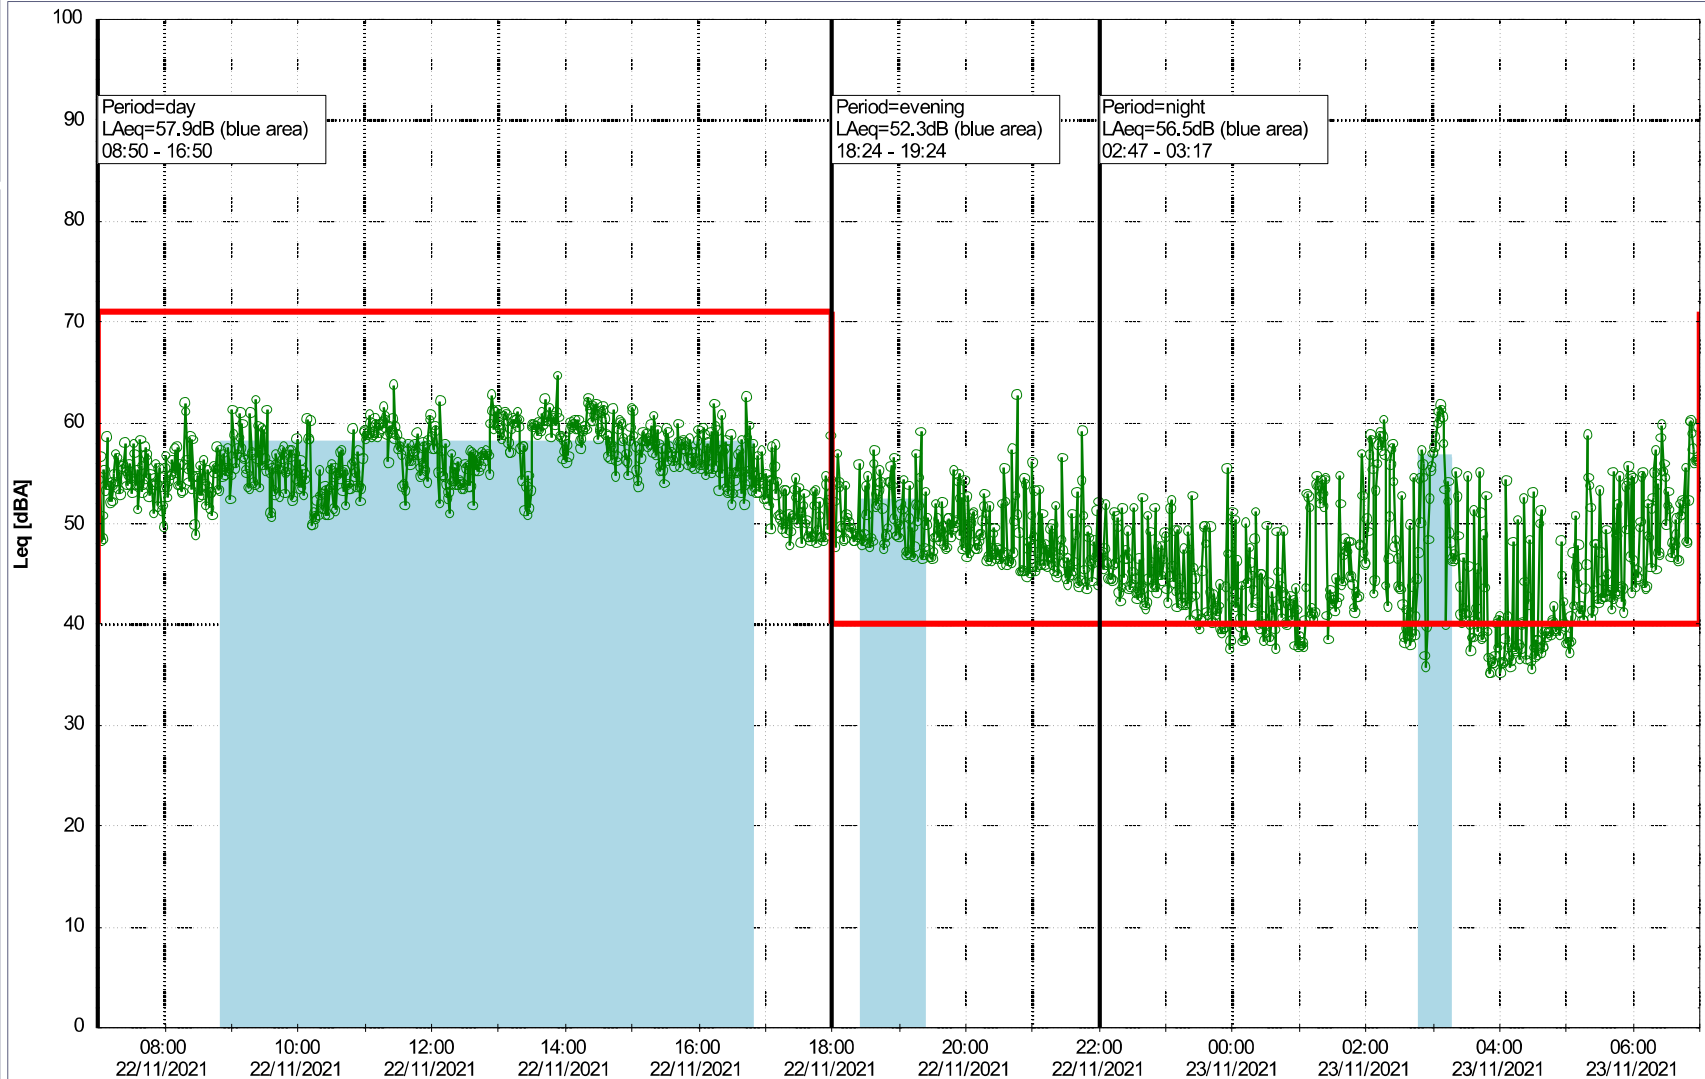

Project: Kronos Sydhavnen
Construction: Ny Ellebjerg
Location: N-V

Plan View

Remarks

...

Noise Time Related Diagram

22/11/2021
23/11/2021

○○○○ NEL_NS01

Project: Kronos Sydhavnen
Construction: Ny Ellebjerg
Location: N-V

Plan View

Remarks

...

Noise Time Related Diagram

23/11/2021
24/11/2021

○○○ NEL_NS01

Project: Kronos Sydhavnen
Construction: Ny Ellebjerg
Location: N-V

Plan View

Remarks

...

Noise Time Related Diagram

24/11/2021
25/11/2021

○○○○ NEL_NS01

Project: Kronos Sydhavnen
Construction: Ny Ellebjerg
Location: N-V

Plan View

Remarks

27/11/2021
28/11/2021

○○○ NEL_NS01

Project: Kronos Sydhavnen
Construction: Ny Ellebjerg
Location: N-V

Plan View

Remarks

...

Noise Time Related Diagram

28/11/2021
29/11/2021