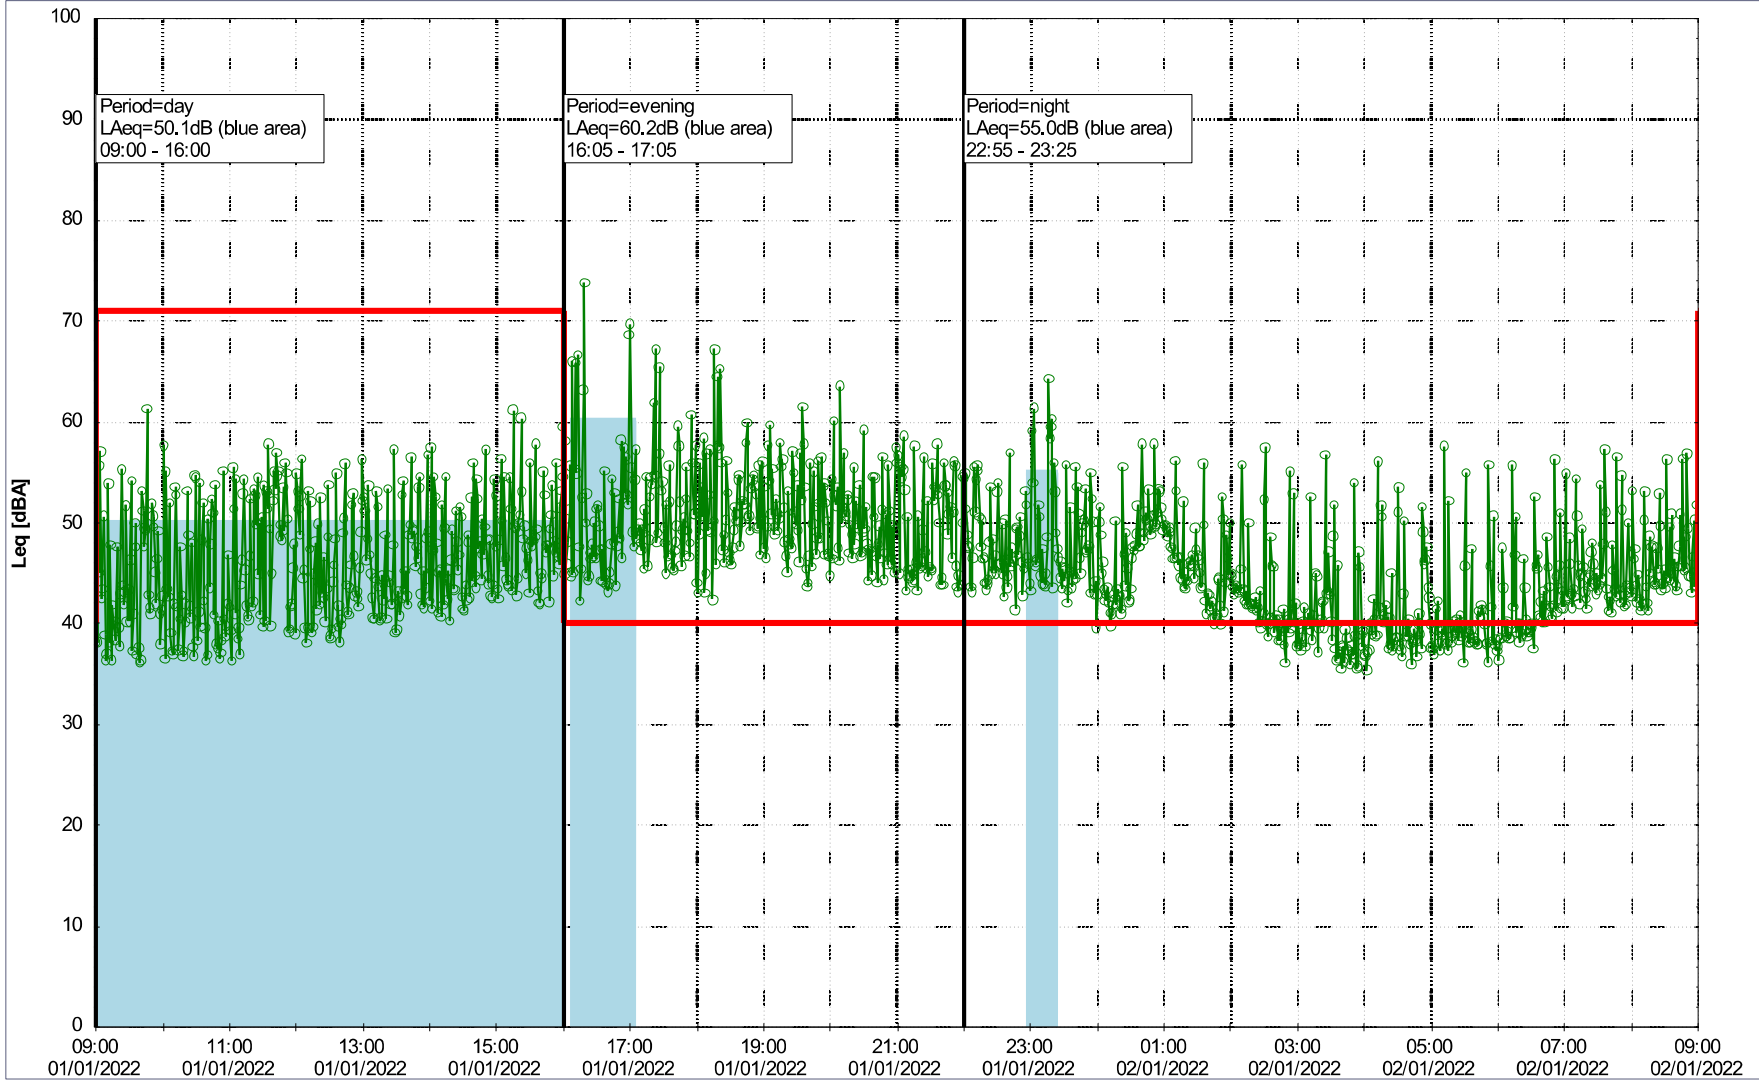

...

Noise Time Related Diagram

30/12/2021
31/12/2021

○○○ NEL_NS01

Project: Kronos Sydhavnen
Construction: Ny Ellebjerg
Location: N-V

31/12/2021
01/01/2022

Plan View

Remarks

...

Noise Time Related Diagram

○○○○ NEL_NS01

Project: Kronos Sydhavnen
Construction: Ny Ellebjerg
Location: N-V

Plan View

Remarks

...

Noise Time Related Diagram

01/01/2022
02/01/2022

○○○ NEL_NS01

Project: Kronos Sydhavnen
Construction: Ny Ellebjerg
Location: N-V

Plan View

Remarks

...

Noise Time Related Diagram

02/01/2022
03/01/2022