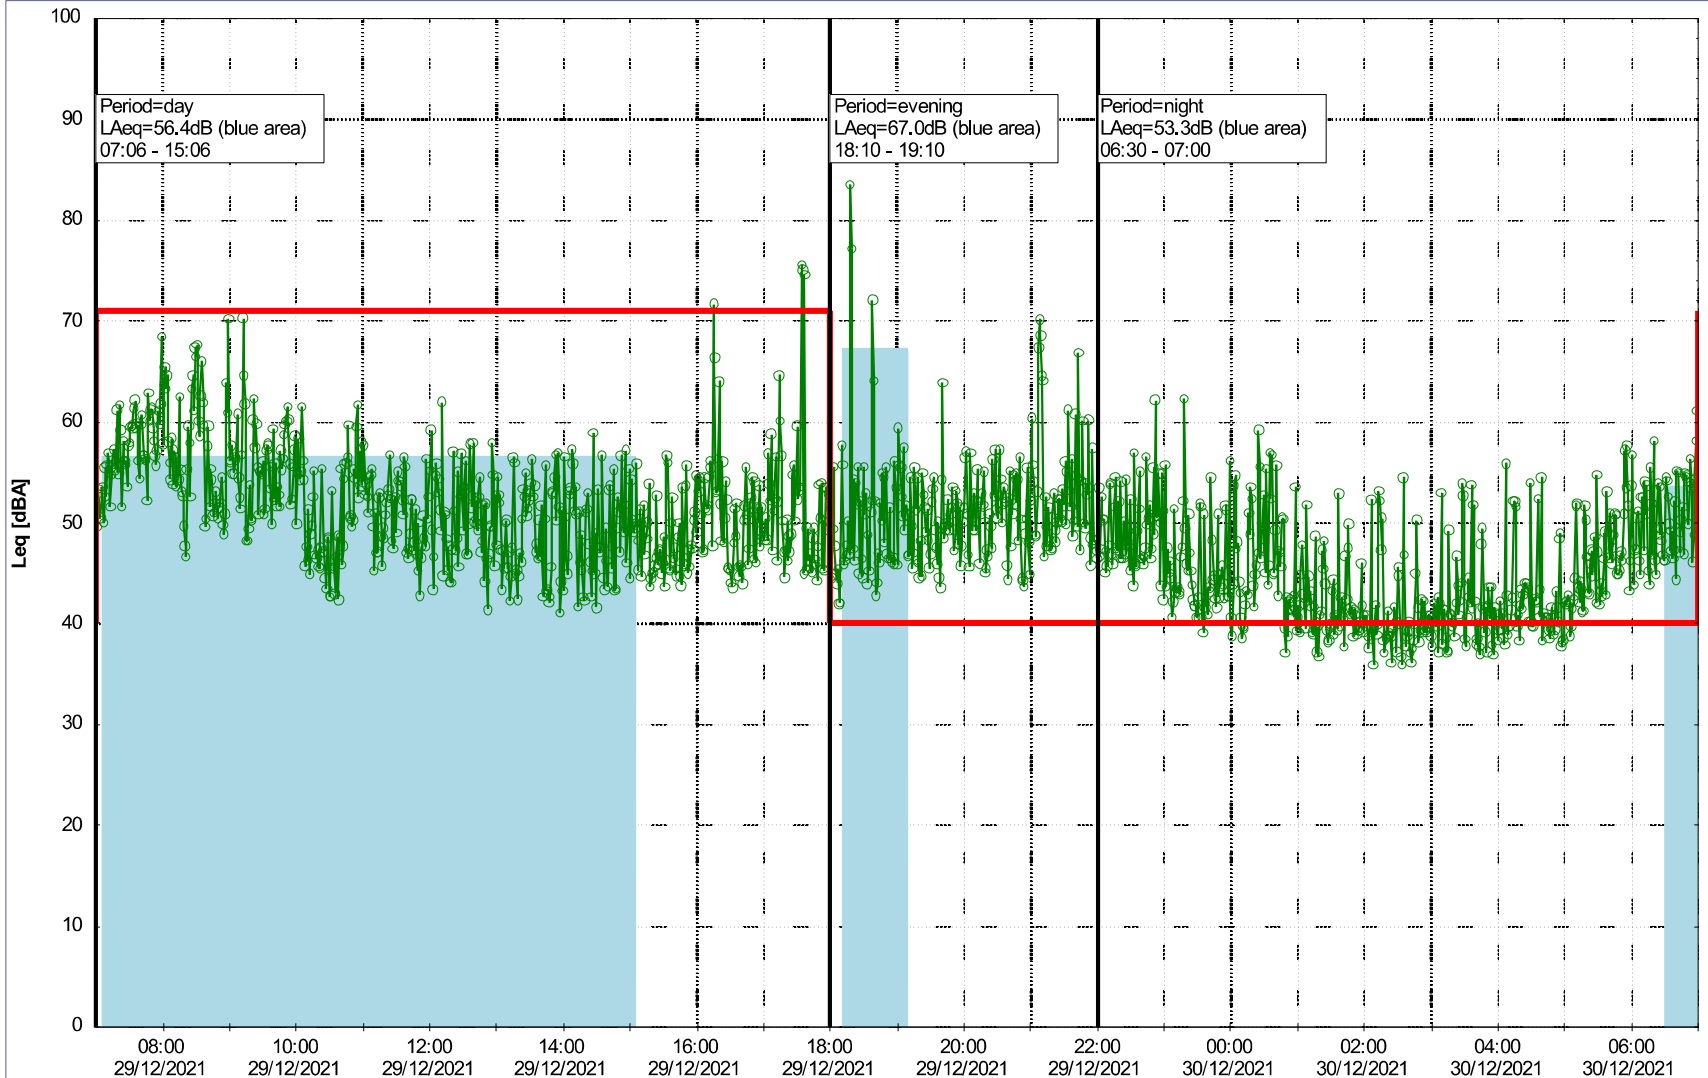

Plan View

Remarks

...

Noise Time Related Diagram

28/12/2021
29/12/2021

○○○ NEL_NS01

Project: Kronos Sydhavnen
Construction: Ny Ellebjerg
Location: N-V

Plan View

Remarks

...

Noise Time Related Diagram

29/12/2021
30/12/2021

○○○ NEL_NS01

Project: Kronos Sydhavnen
Construction: Ny Ellebjerg
Location: N-V

Plan View

Remarks

...

Noise Time Related Diagram

30/12/2021
31/12/2021

○○○ NEL_NS01

Project: Kronos Sydhavnen
Construction: Ny Ellebjerg
Location: N-V

31/12/2021
01/01/2022

Plan View

Remarks

...

Noise Time Related Diagram

○○○○ NEL_NS01

Project: Kronos Sydhavnen
Construction: Ny Ellebjerg
Location: N-V

Plan View

Remarks

...

Noise Time Related Diagram