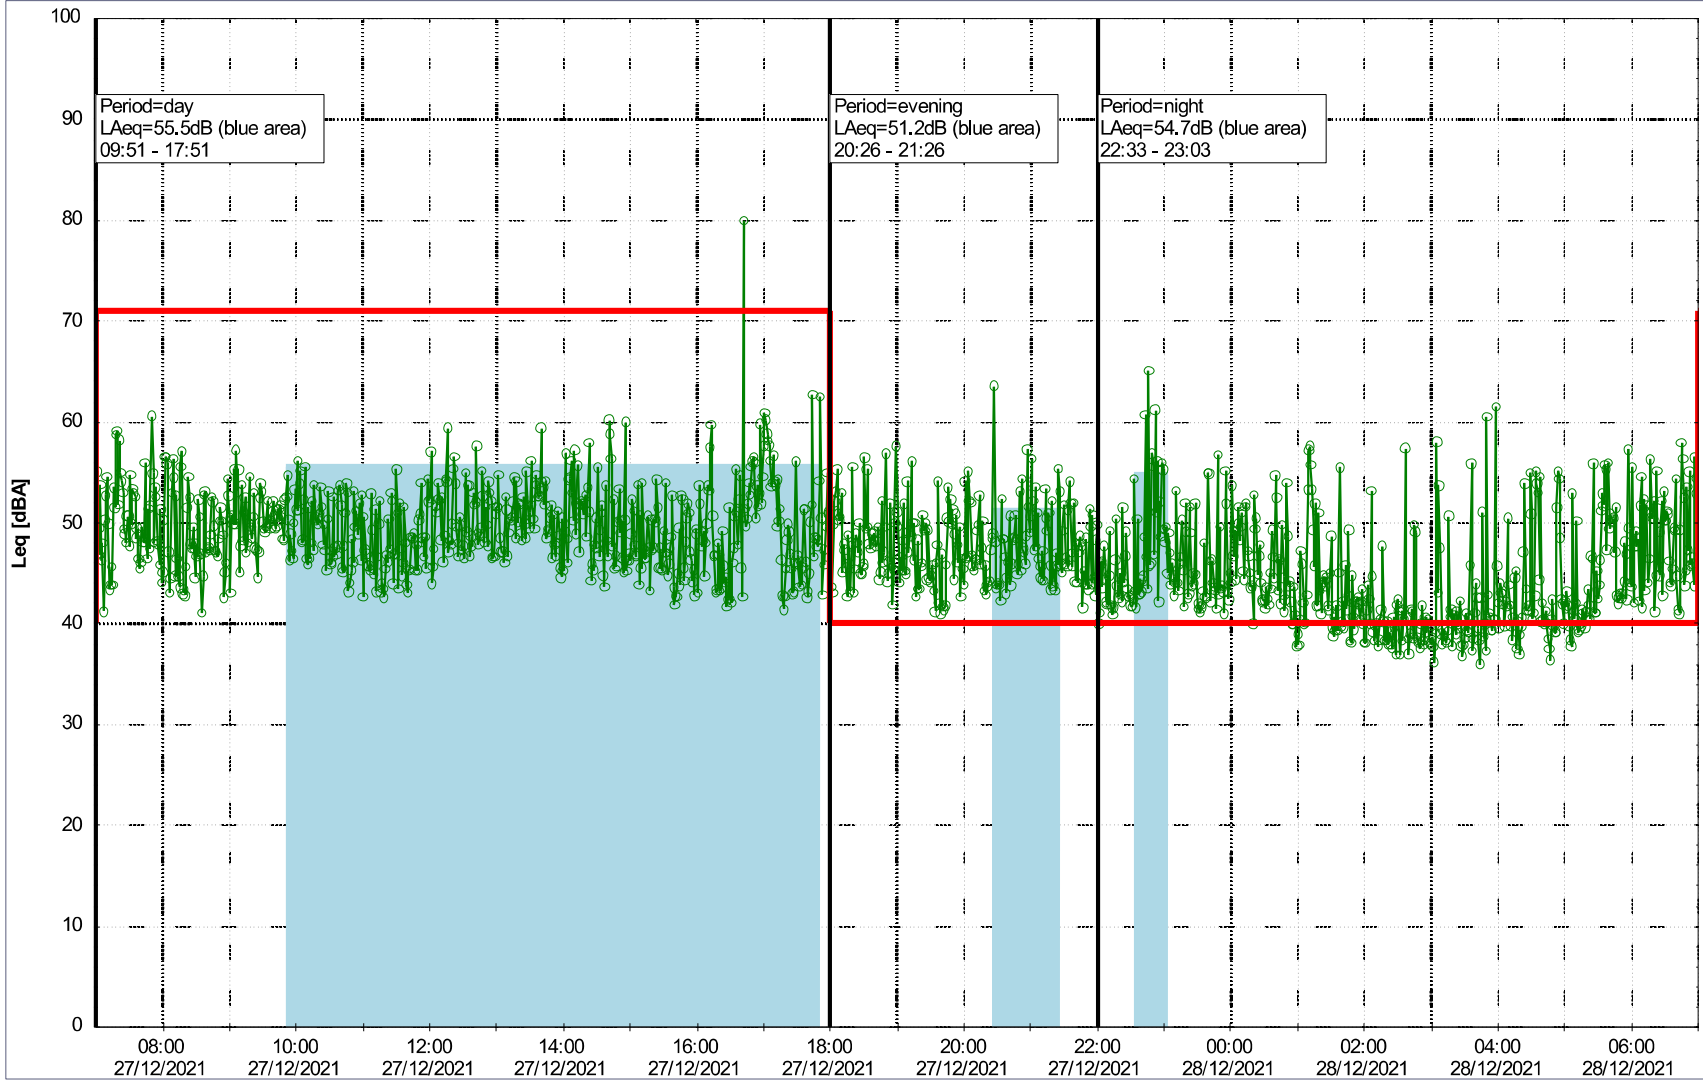

Project: Kronos Sydhavnen
Construction: Ny Ellebjerg
Location: N-V

Plan View

Remarks

...

Noise Time Related Diagram

27/12/2021
28/12/2021

○○○ NEL_NS01

Project: Kronos Sydhavnen
Construction: Ny Ellebjerg
Location: N-V

Plan View

Remarks

...

Noise Time Related Diagram

28/12/2021
29/12/2021

○○○ NEL_NS01

Project: Kronos Sydhavnen
Construction: Ny Ellebjerg
Location: N-V

Plan View

...

Noise Time Related Diagram

30/12/2021
31/12/2021

○○○ NEL_NS01

Project: Kronos Sydhavnen
Construction: Ny Ellebjerg
Location: N-V

31/12/2021
01/01/2022

Plan View

Remarks

01/01/2022
02/01/2022

○○○ NEL_NS01

Project: Kronos Sydhavnen
Construction: Ny Ellebjerg
Location: N-V

Plan View

Remarks

...

Noise Time Related Diagram

02/01/2022
03/01/2022