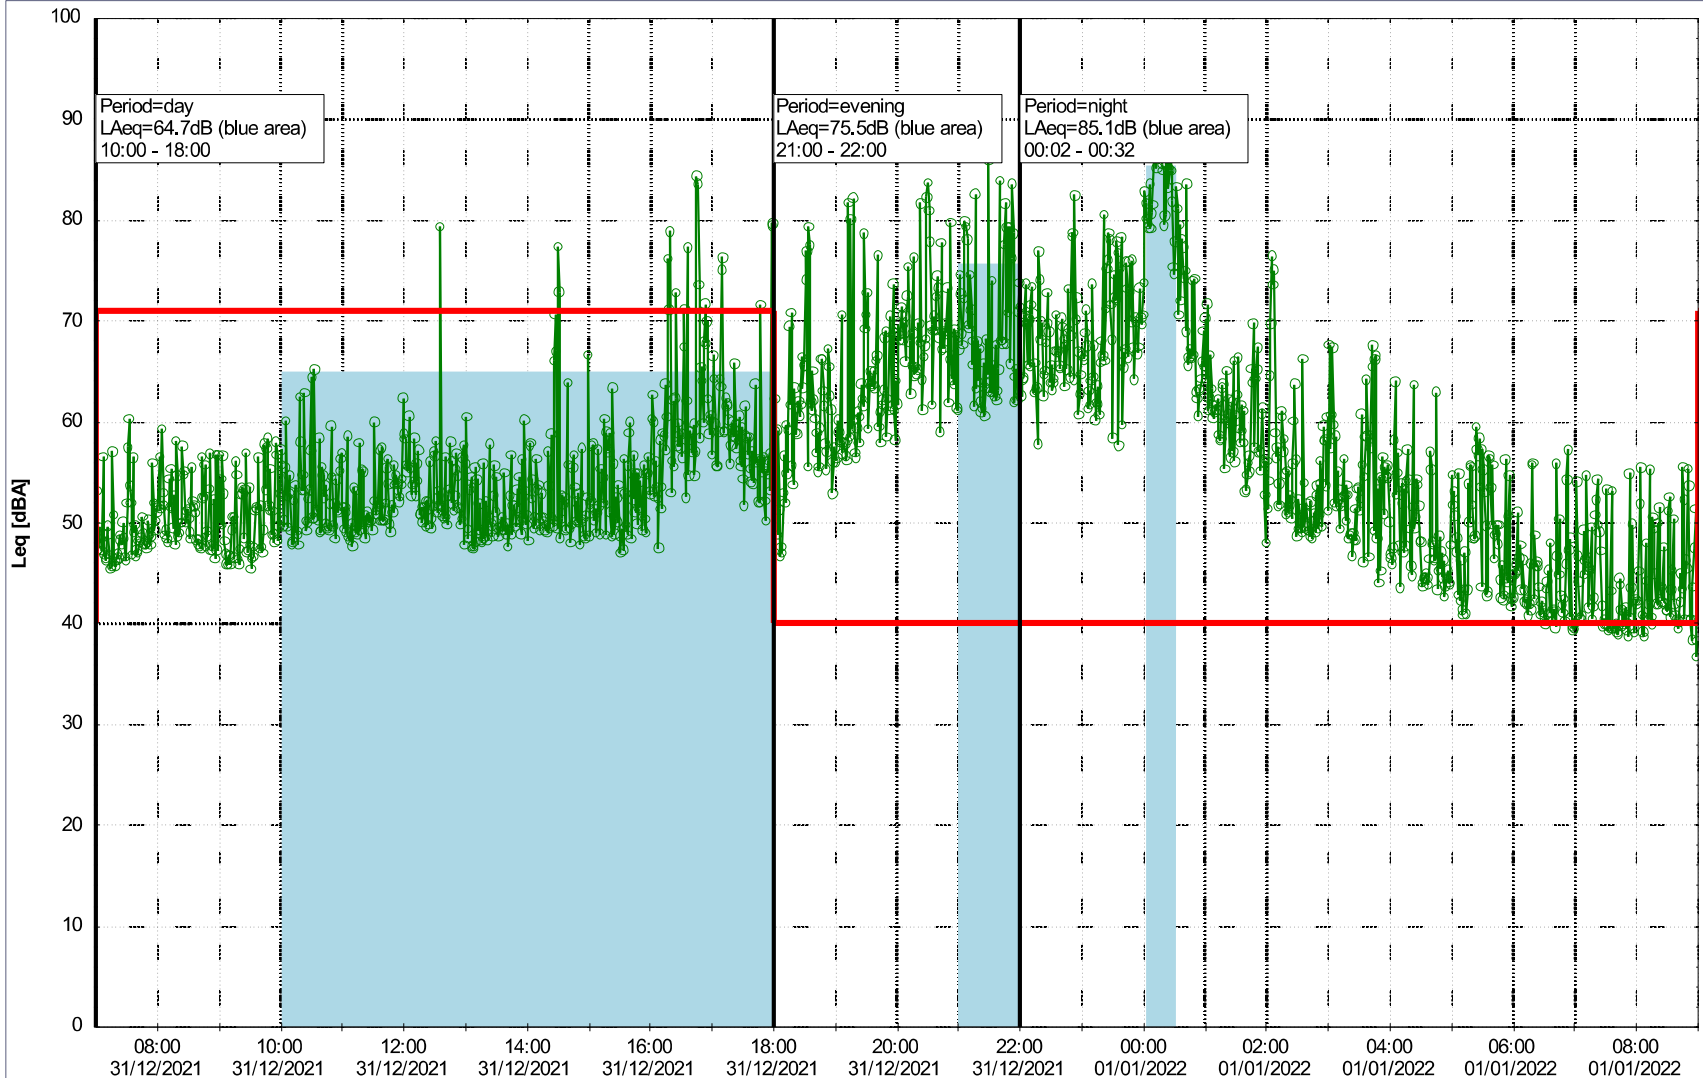

...

Noise Time Related Diagram

30/12/2021
31/12/2021

○○○ NEL_NS01

Project: Kronos Sydhavnen
Construction: Ny Ellebjerg
Location: N-V

31/12/2021
01/01/2022

Plan View

Remarks

...

Noise Time Related Diagram

○○○○ NEL_NS01

Project: Kronos Sydhavnen
Construction: Ny Ellebjerg
Location: N-V

Plan View

Remarks

...

Noise Time Related Diagram

01/01/2022
02/01/2022

○○○ NEL_NS01

Project: Kronos Sydhavnen
Construction: Ny Ellebjerg
Location: N-V

Plan View

Remarks

...

Noise Time Related Diagram

02/01/2022
03/01/2022