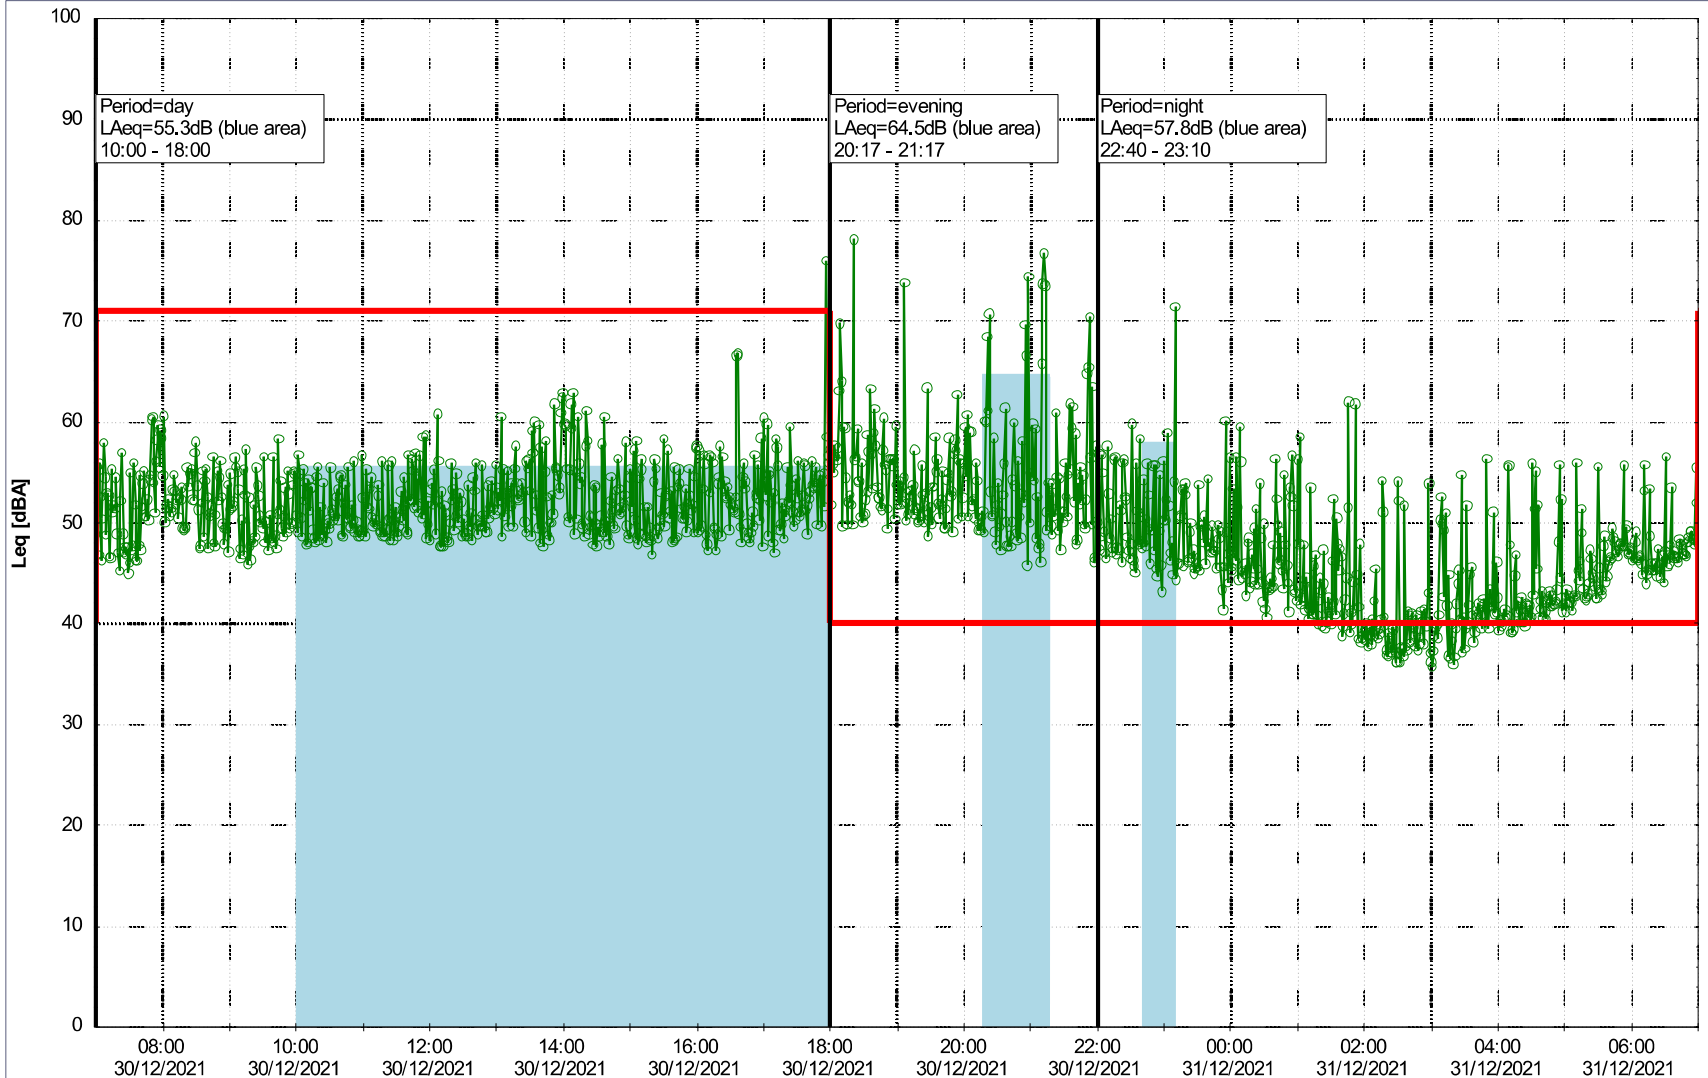

Remarks

...

Noise Time Related Diagram

29/12/2021
30/12/2021

○○○ NEL_NS01

Project: Kronos Sydhavnen
Construction: Ny Ellebjerg
Location: N-V

Plan View

Remarks

...

Noise Time Related Diagram

30/12/2021
31/12/2021

○○○ NEL_NS01

Project: Kronos Sydhavnen
Construction: Ny Ellebjerg
Location: N-V

31/12/2021
01/01/2022

Plan View

Remarks

...

Noise Time Related Diagram

○○○○ NEL_NS01

Project: Kronos Sydhavnen
Construction: Ny Ellebjerg
Location: N-V

Plan View

Remarks

...

Noise Time Related Diagram

01/01/2022
02/01/2022

○○○ NEL_NS01

Project: Kronos Sydhavnen
Construction: Ny Ellebjerg
Location: N-V

Plan View

Remarks

...

Noise Time Related Diagram

02/01/2022
03/01/2022