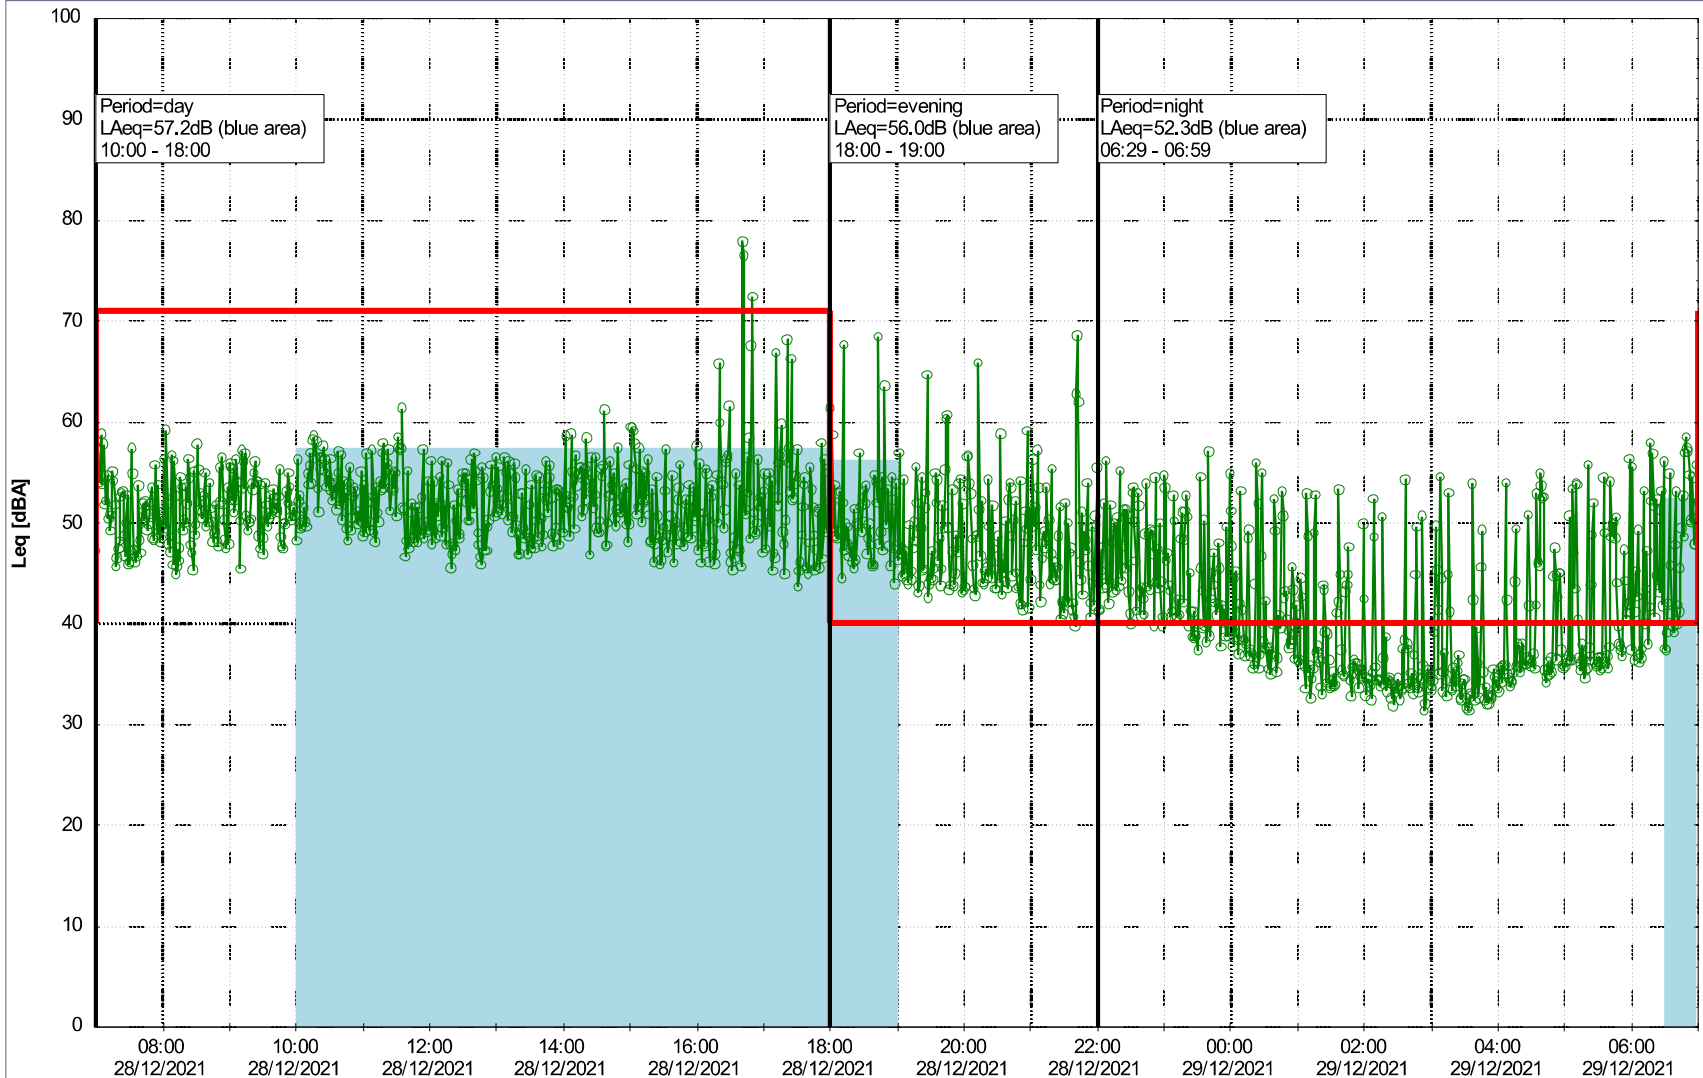

Plan View

Remarks

...

Noise Time Related Diagram

28/12/2021
29/12/2021

○○○ NEL_NS01

Project: Kronos Sydhavnen
Construction: Ny Ellebjerg
Location: N-V

Plan View

Remarks

...

Noise Time Related Diagram

29/12/2021
30/12/2021

○○○ NEL_NS01

Project: Kronos Sydhavnen
Construction: Ny Ellebjerg
Location: N-V

Plan View

Remarks

...

Noise Time Related Diagram

30/12/2021
31/12/2021

○○○ NEL_NS01

Project: Kronos Sydhavnen
Construction: Ny Ellebjerg
Location: N-V

31/12/2021
01/01/2022

Plan View

Remarks

...

Noise Time Related Diagram

○○○○ NEL_NS01

Project: Kronos Sydhavnen
Construction: Ny Ellebjerg
Location: N-V

Plan View

Remarks

...

Noise Time Related Diagram