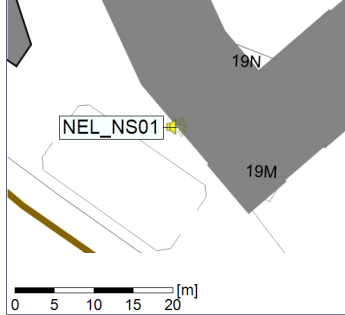

Plan View

Remarks

...

Noise Time Related Diagram

18/04/2023
19/04/2023

○○○ NEL_NS01

Project: Kronos Sydhavnen
Construction: Ny Ellebjerg
Location: N-V

Plan View