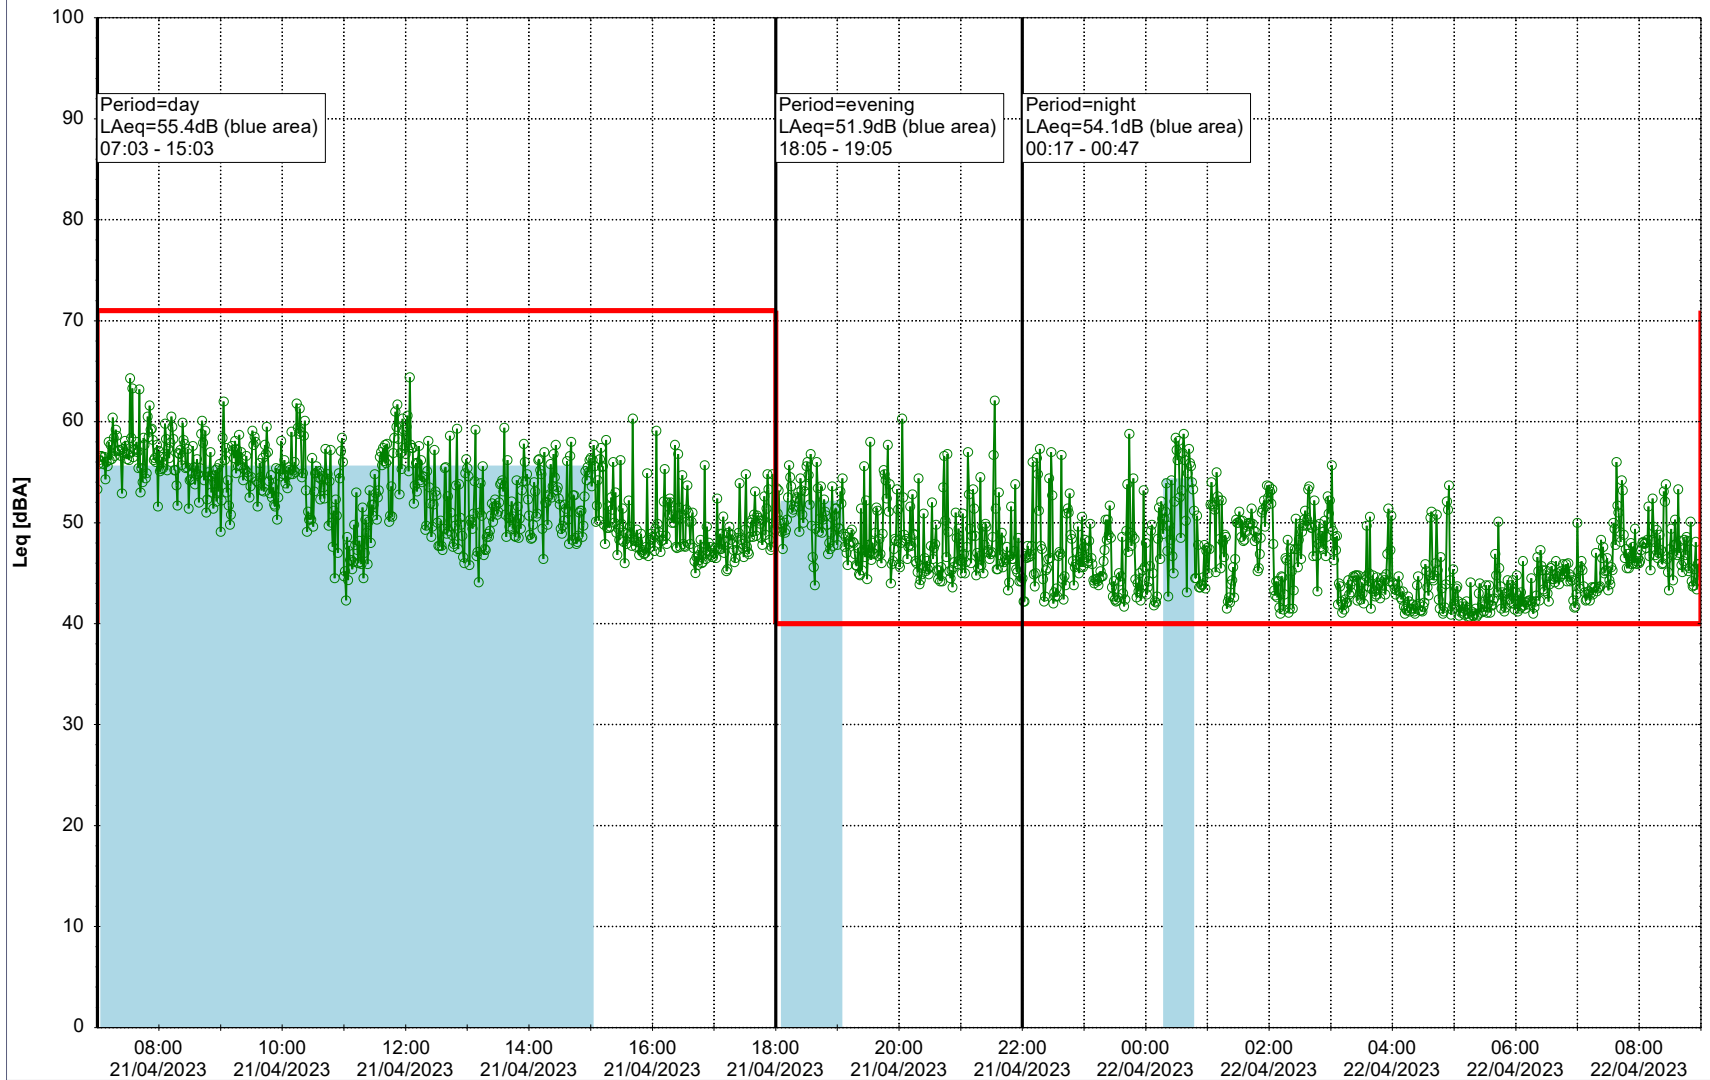

Remarks

...

Noise Time Related Diagram

○ ○ ○ NEL_NS01

Project: Kronos Sydhavnen
Construction: Ny Ellebjerg
Location: N-V

Plan View

Remarks

...

Noise Time Related Diagram

21/04/2023
22/04/2023

○○○ NEL_NS01

Project: Kronos Sydhavnen
Construction: Ny Ellebjerg
Location: N-V

Plan View

Remarks

...

Noise Time Related Diagram

22/04/2023
23/04/2023

○○○ NEL_NS01

Project: Kronos Sydhavnen
Construction: Ny Ellebjerg
Location: N-V

23/04/2023
24/04/2023

Plan View

Remarks

...

Noise Time Related Diagram