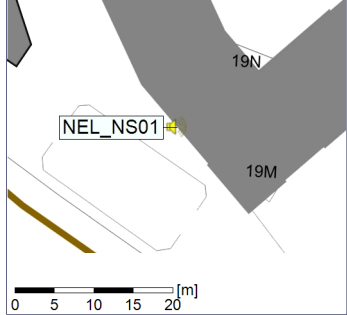

Project: Kronos Sydhavnen
Construction: Ny Ellebjerg
Location: N-V

Plan View