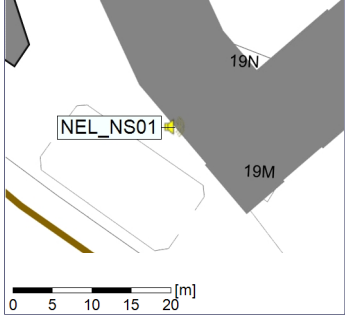

Remarks

...

Noise Time Related Diagram

19/04/2023
20/04/2023

○○○ NEL_NS01

Project: Kronos Sydhavnen
Construction: Ny Ellebjerg
Location: N-V

20/04/2023
21/04/2023

Plan View

Remarks

...

Noise Time Related Diagram

○ ○ ○ NEL_NS01

Project: Kronos Sydhavnen
Construction: Ny Ellebjerg
Location: N-V

Plan View

Remarks

...