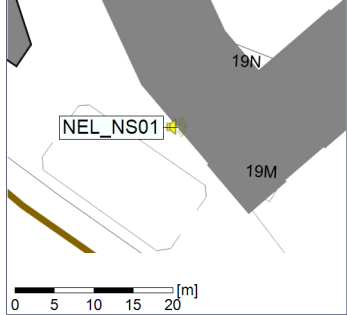

Remarks

...

Noise Time Related Diagram

○ ○ ○ NEL_NS01

Project: Kronos Sydhavnen
Construction: Ny Ellebjerg
Location: N-V

Plan View

Remarks

...