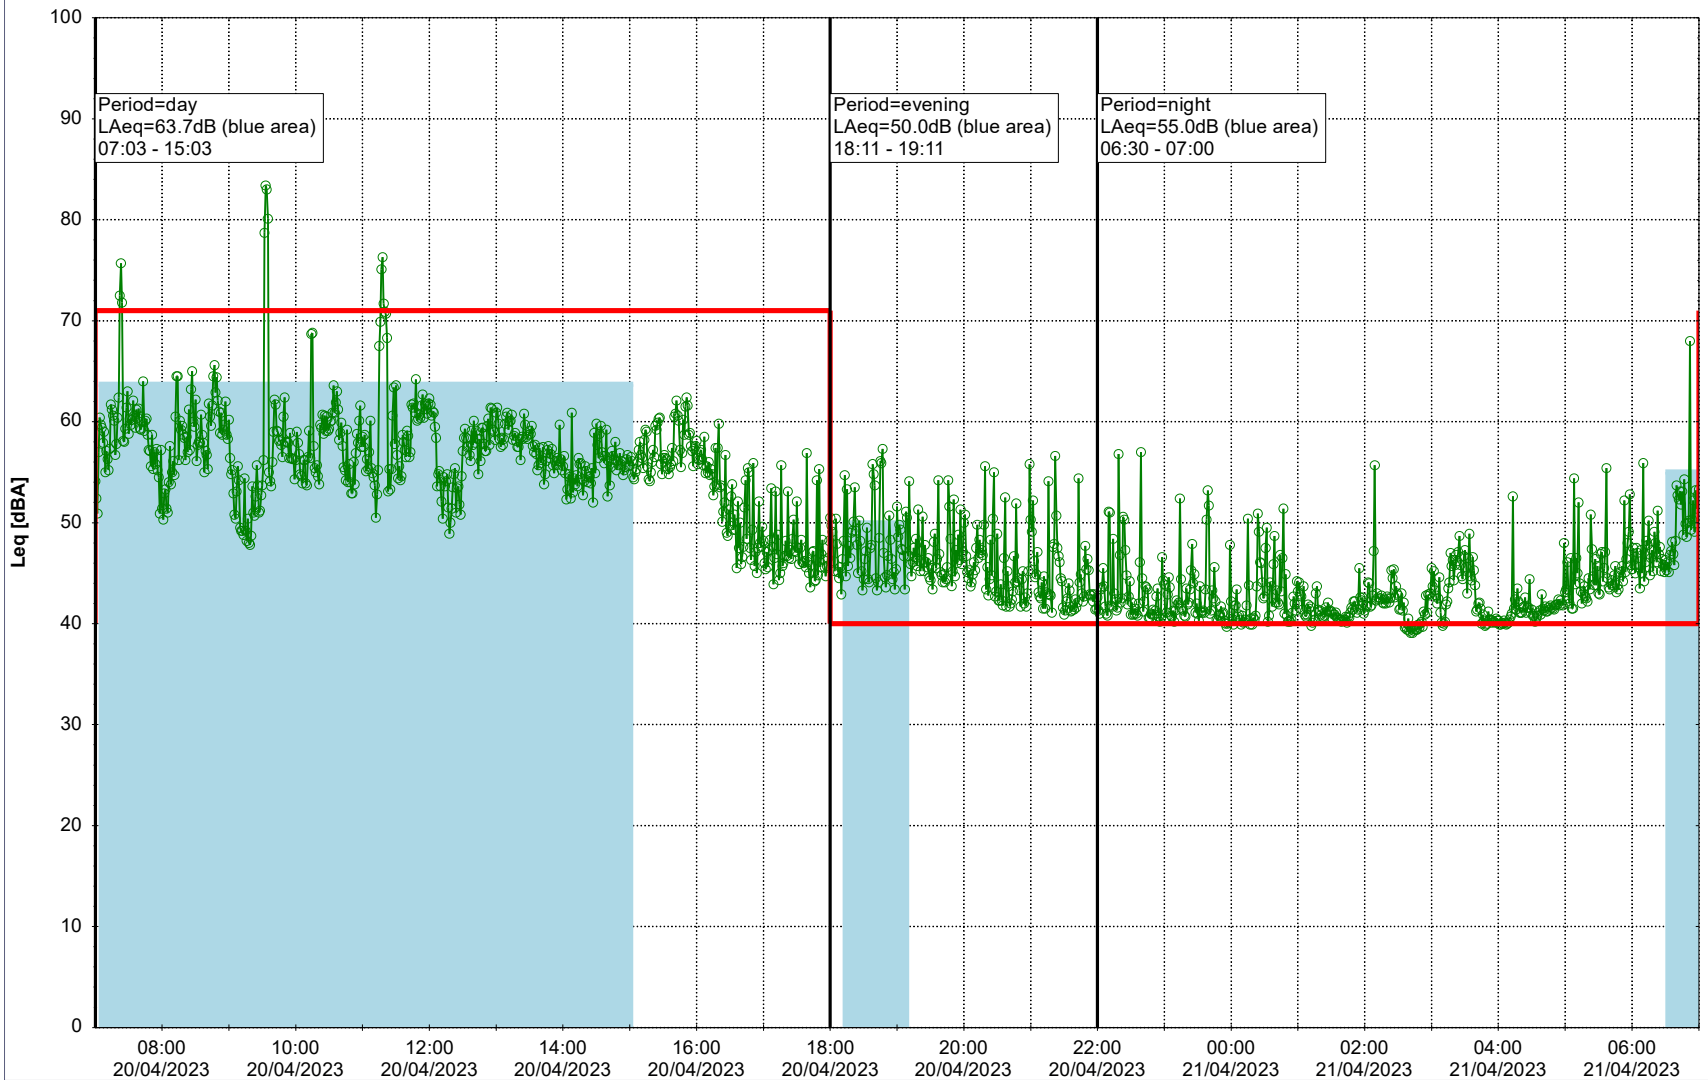

Remarks

...

Noise Time Related Diagram

19/04/2023
20/04/2023

○○○ NEL_NS01

Project: Kronos Sydhavnen
Construction: Ny Ellebjerg
Location: N-V

20/04/2023
21/04/2023

Plan View

Remarks

...

Noise Time Related Diagram

○ ○ ○ NEL_NS01

Project: Kronos Sydhavnen
Construction: Ny Ellebjerg
Location: N-V

Plan View

Remarks

...

Noise Time Related Diagram

21/04/2023
22/04/2023

○○○ NEL_NS01

Project: Kronos Sydhavnen
Construction: Ny Ellebjerg
Location: N-V

Plan View

Remarks

...

Noise Time Related Diagram

22/04/2023
23/04/2023

○○○ NEL_NS01

Project: Kronos Sydhavnen
Construction: Ny Ellebjerg
Location: N-V

23/04/2023
24/04/2023

Plan View

Remarks

...

Noise Time Related Diagram