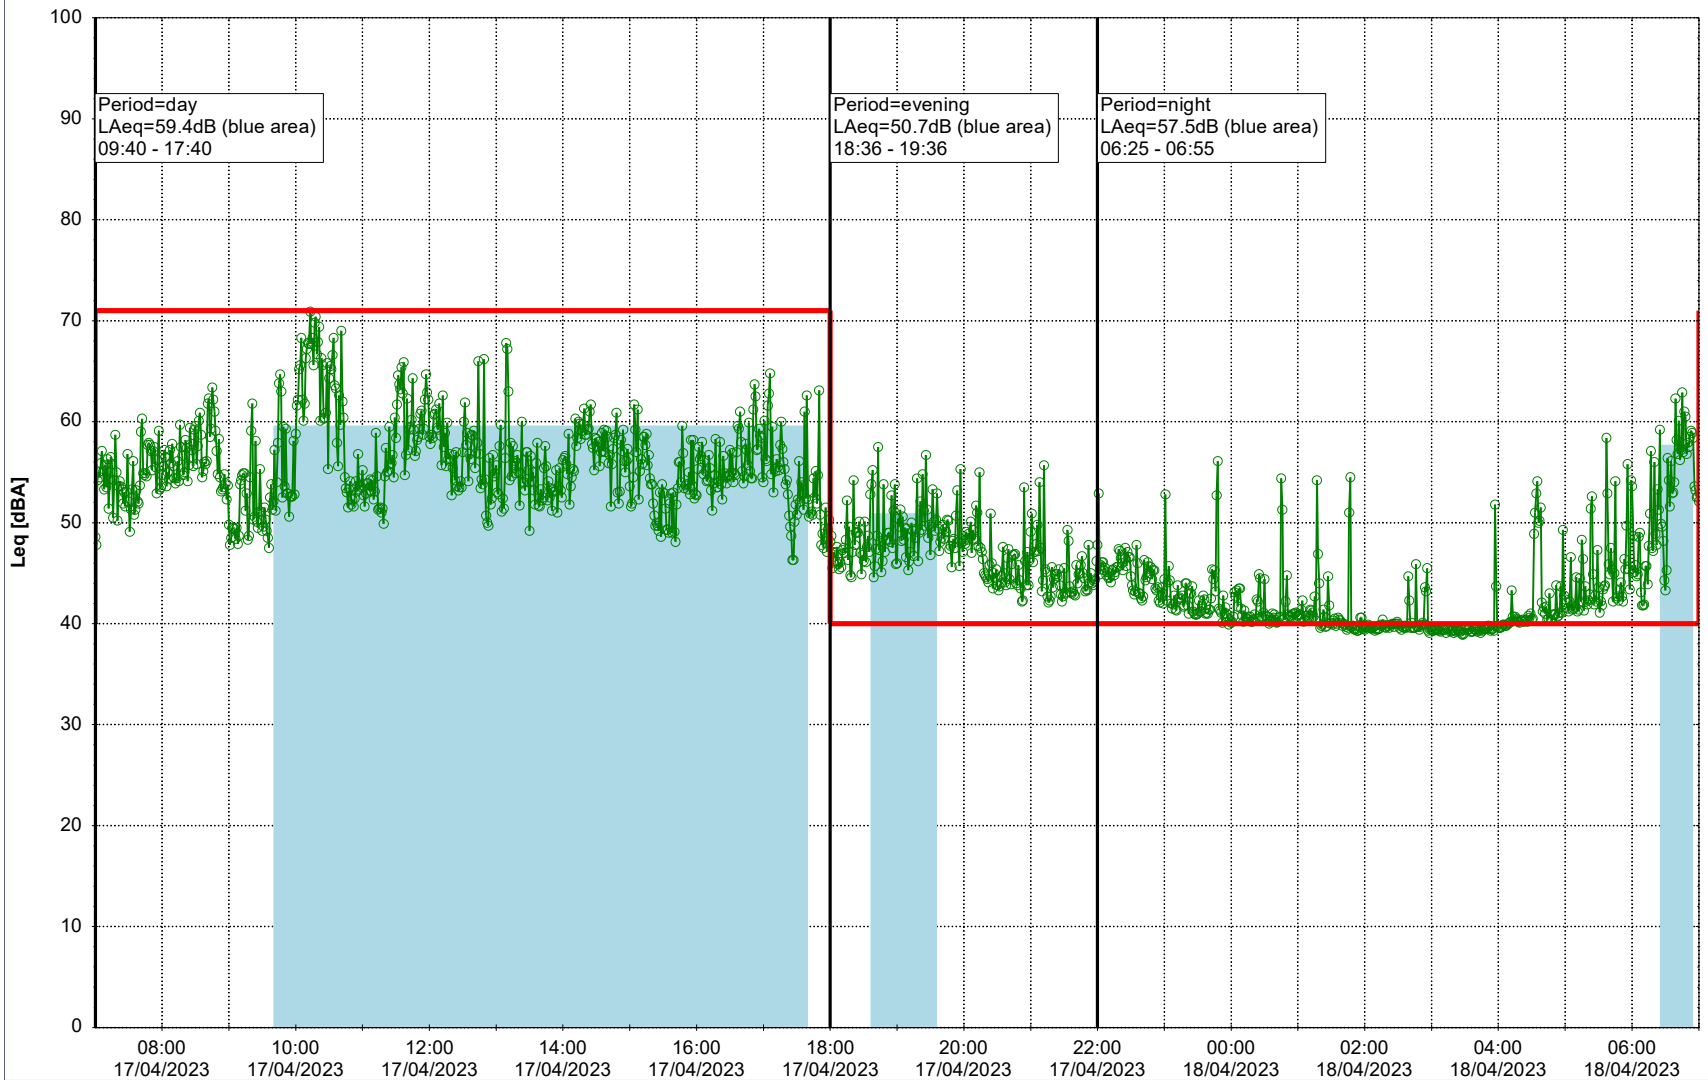

Project: Kronos Sydhavnen
Construction: Ny Ellebjerg
Location: N-V

Plan View

Remarks

...

Noise Time Related Diagram

17/04/2023
18/04/2023

○ NEL_NS01

Project: Kronos Sydhavnen
Construction: Ny Ellebjerg
Location: N-V

Plan View

Remarks

...

Noise Time Related Diagram

18/04/2023
19/04/2023

○○○ NEL_NS01

Project: Kronos Sydhavnen
Construction: Ny Ellebjerg
Location: N-V

Plan View

Remarks

...

Noise Time Related Diagram

○ ○ ○ NEL_NS01

Project: Kronos Sydhavnen
Construction: Ny Ellebjerg
Location: N-V

Plan View

Remarks

...

22/04/2023
23/04/2023

○○○ NEL_NS01

Project: Kronos Sydhavnen
Construction: Ny Ellebjerg
Location: N-V

23/04/2023
24/04/2023

Plan View

Remarks

...

Noise Time Related Diagram