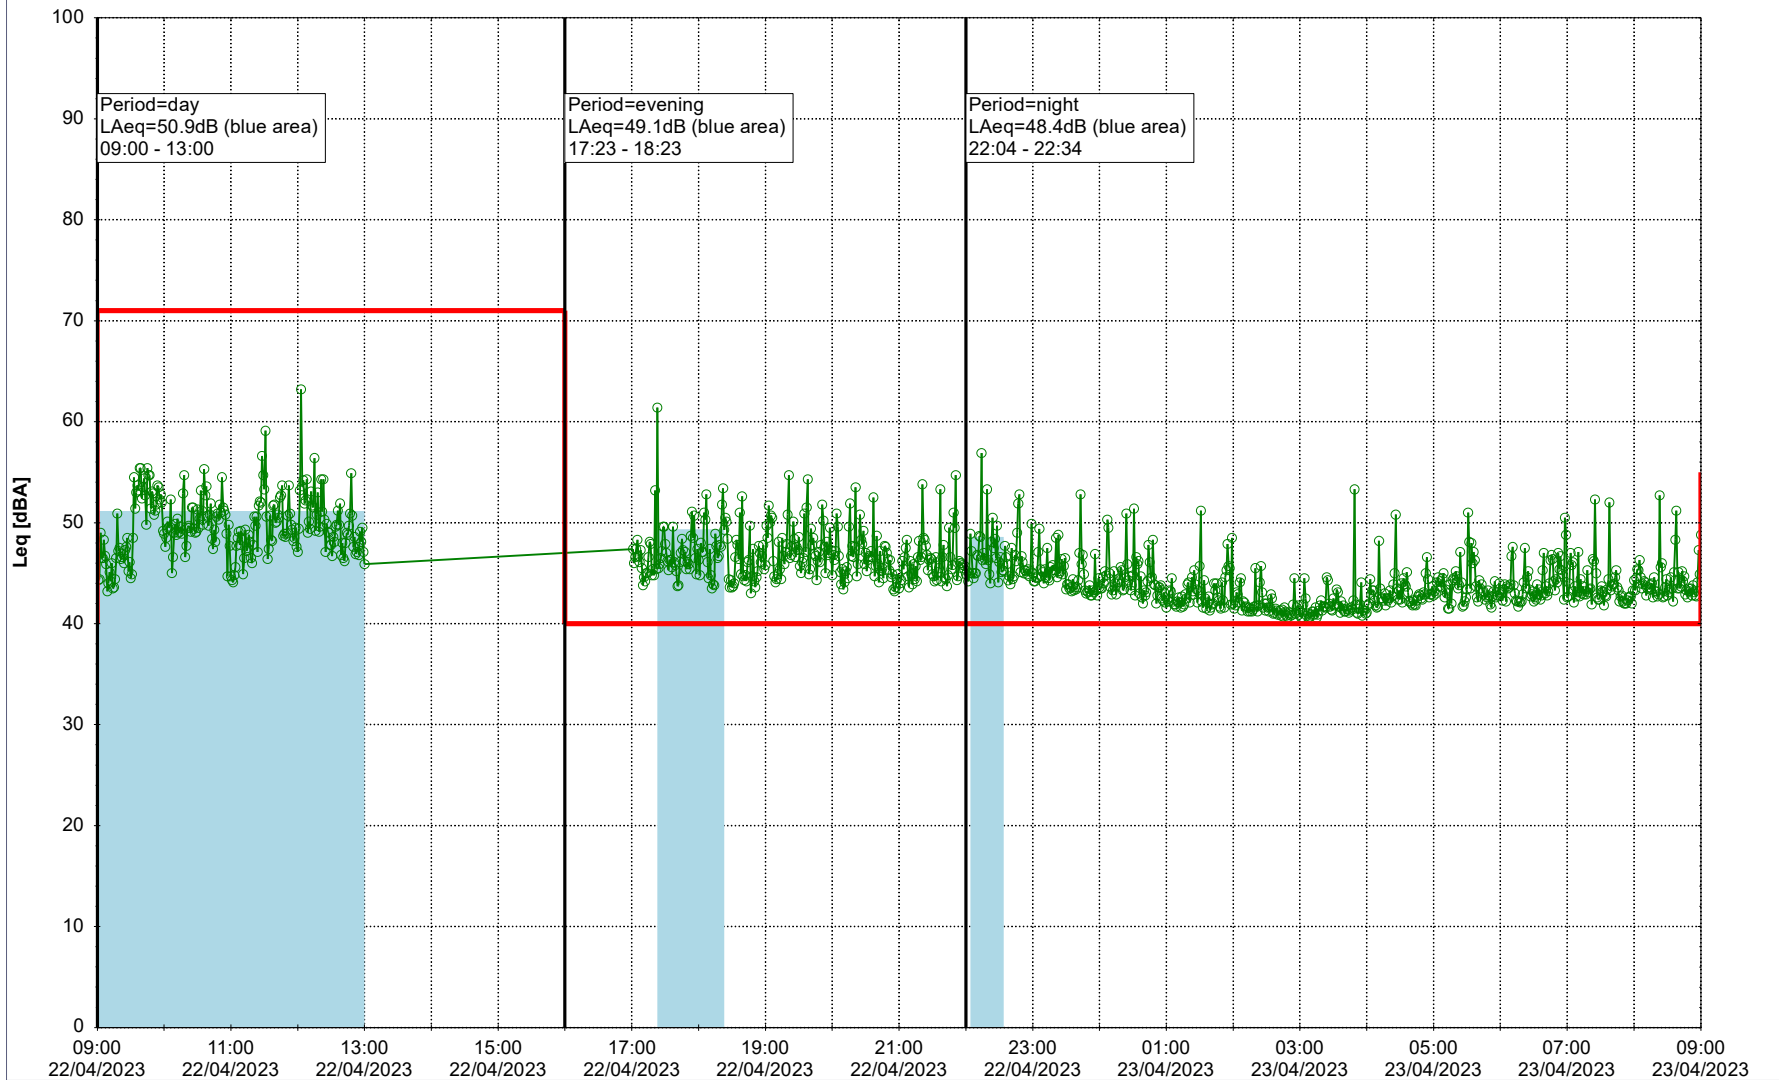

Noise Time Related Diagram

21/04/2023
22/04/2023

○○○ NEL_NS01

Project: Kronos Sydhavnen
Construction: Ny Ellebjerg
Location: N-V

Plan View

Remarks

...

Noise Time Related Diagram

22/04/2023
23/04/2023

○○○ NEL_NS01

Project: Kronos Sydhavnen
Construction: Ny Ellebjerg
Location: N-V

23/04/2023
24/04/2023

Plan View

Remarks

...

Noise Time Related Diagram