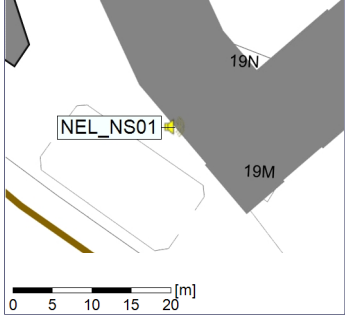

Project: Kronos Sydhavnen
Construction: Ny Ellebjerg
Location: N-V

Plan View

Remarks

...

Noise Time Related Diagram

17/04/2023
18/04/2023

○ NEL_NS01

Project: Kronos Sydhavnen
Construction: Ny Ellebjerg
Location: N-V

Plan View

Remarks

...

Noise Time Related Diagram

18/04/2023
19/04/2023

○○○ NEL_NS01

Project: Kronos Sydhavnen
Construction: Ny Ellebjerg
Location: N-V

Plan View