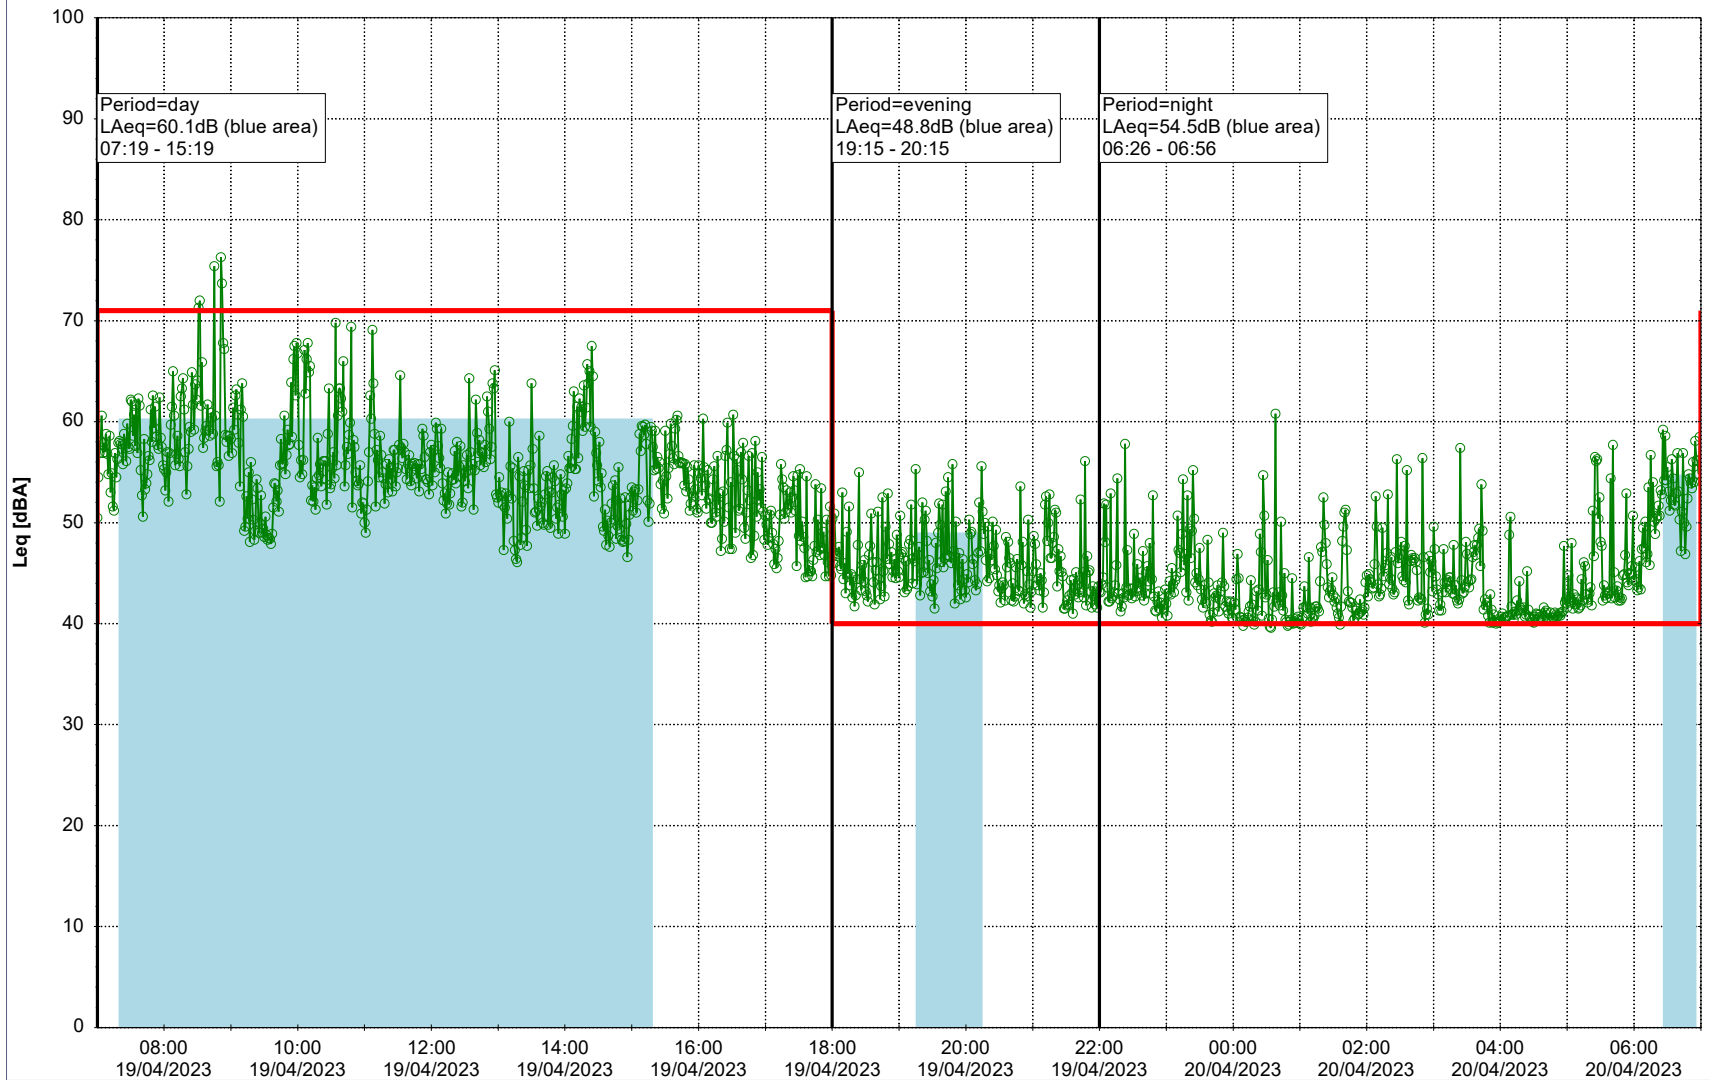

Plan View

Remarks

...

Noise Time Related Diagram

18/04/2023
19/04/2023

○○○ NEL_NS01

Project: Kronos Sydhavnen
Construction: Ny Ellebjerg
Location: N-V

Plan View

Remarks

...

Noise Time Related Diagram

19/04/2023
20/04/2023

○○○ NEL_NS01

Project: Kronos Sydhavnen
Construction: Ny Ellebjerg
Location: N-V

20/04/2023
21/04/2023

Plan View

Remarks

...

Noise Time Related Diagram

○ ○ ○ NEL_NS01

Project: Kronos Sydhavnen
Construction: Ny Ellebjerg
Location: N-V

Plan View

Remarks

...

22/04/2023
23/04/2023

○○○ NEL_NS01

Project: Kronos Sydhavnen
Construction: Ny Ellebjerg
Location: N-V

23/04/2023
24/04/2023

Plan View

Remarks

...

Noise Time Related Diagram