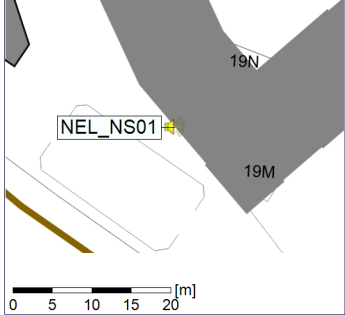

22/04/2023
23/04/2023

○○○ NEL_NS01

Project: Kronos Sydhavnen
Construction: Ny Ellebjerg
Location: N-V

23/04/2023
24/04/2023

Plan View

Remarks

...

Noise Time Related Diagram