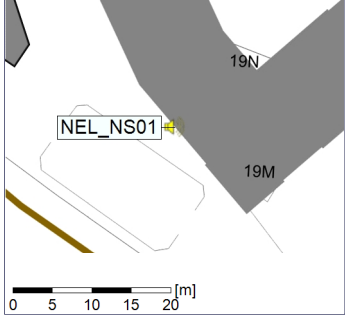

Noise Time Related Diagram

21/04/2023
22/04/2023

○○○ NEL_NS01

Project: Kronos Sydhavnen
Construction: Ny Ellebjerg
Location: N-V

Plan View

Remarks

...

Noise Time Related Diagram