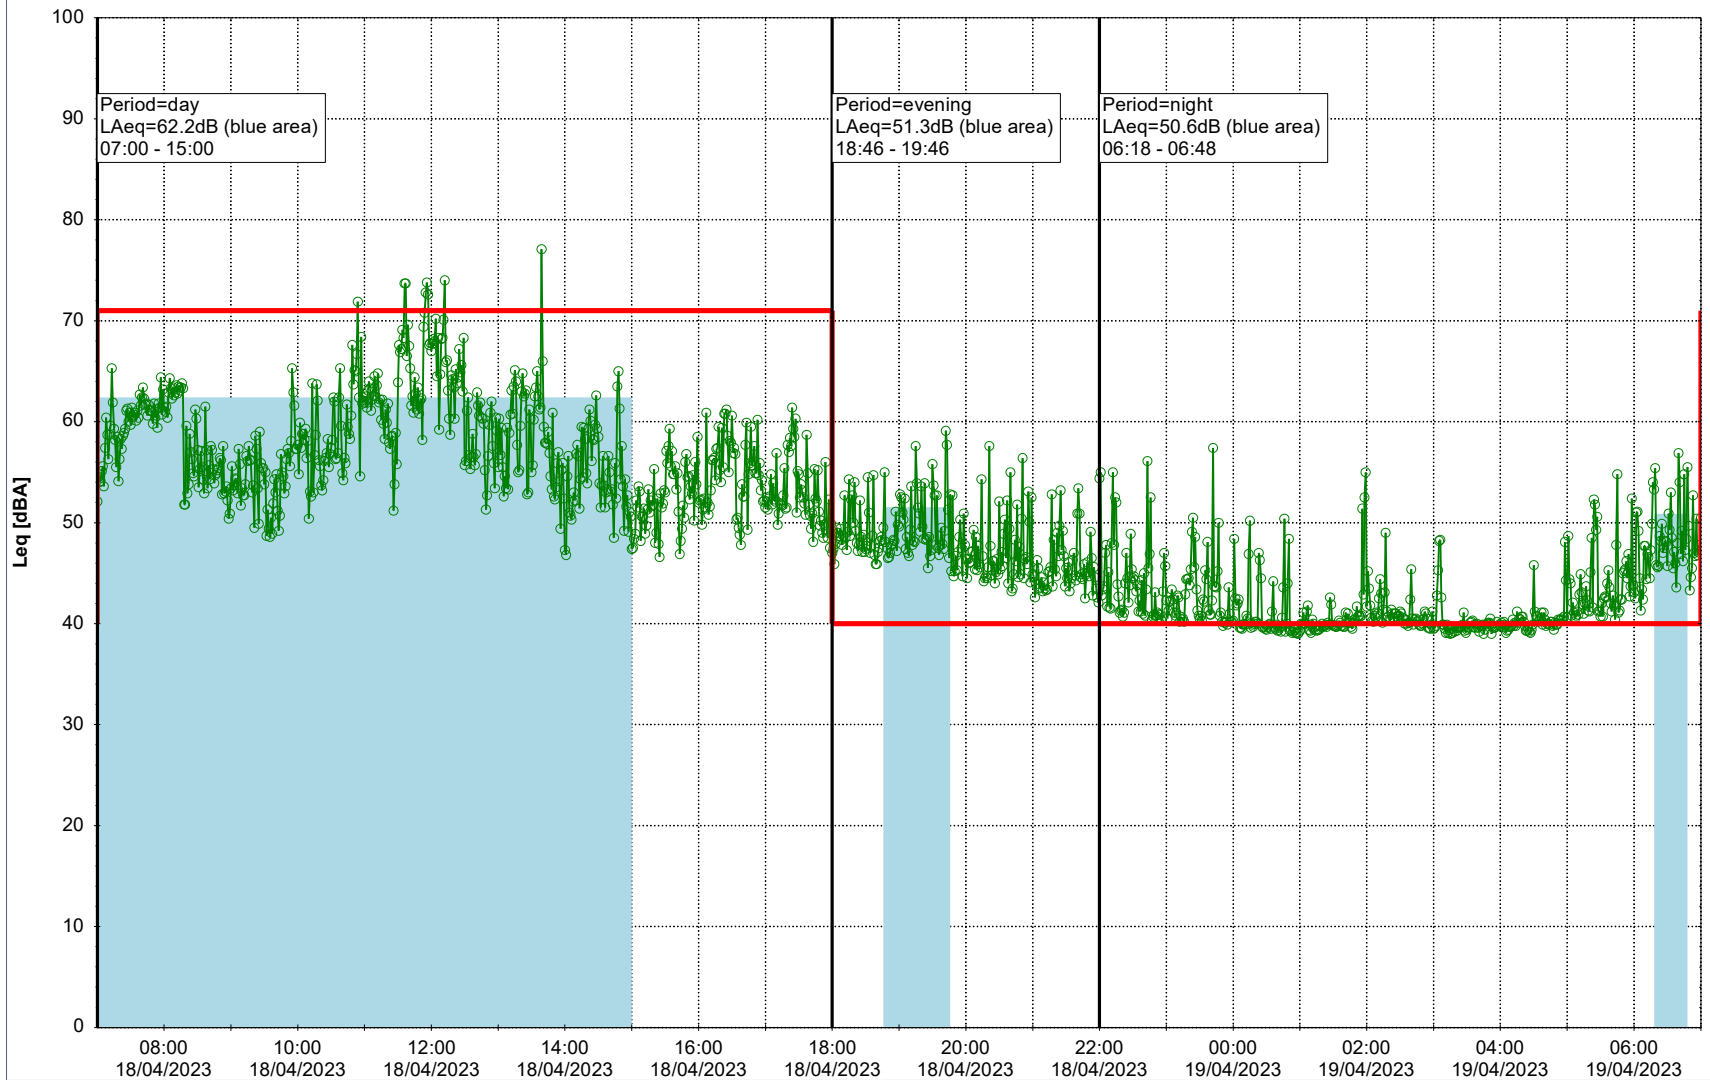

Plan View

Remarks

...

Noise Time Related Diagram

18/04/2023
19/04/2023

○○○ NEL_NS01

Project: Kronos Sydhavnen
Construction: Ny Ellebjerg
Location: N-V

Plan View

Remarks

...

Noise Time Related Diagram

19/04/2023
20/04/2023

○○○ NEL_NS01

Project: Kronos Sydhavnen
Construction: Ny Ellebjerg
Location: N-V

20/04/2023
21/04/2023

Plan View

Remarks

...

Noise Time Related Diagram

○ ○ ○ NEL_NS01

Project: Kronos Sydhavnen
Construction: Ny Ellebjerg
Location: N-V

Plan View

Remarks

...

22/04/2023
23/04/2023

○○○ NEL_NS01

Project: Kronos Sydhavnen
Construction: Ny Ellebjerg
Location: N-V

23/04/2023
24/04/2023

Plan View

Remarks

...

Noise Time Related Diagram