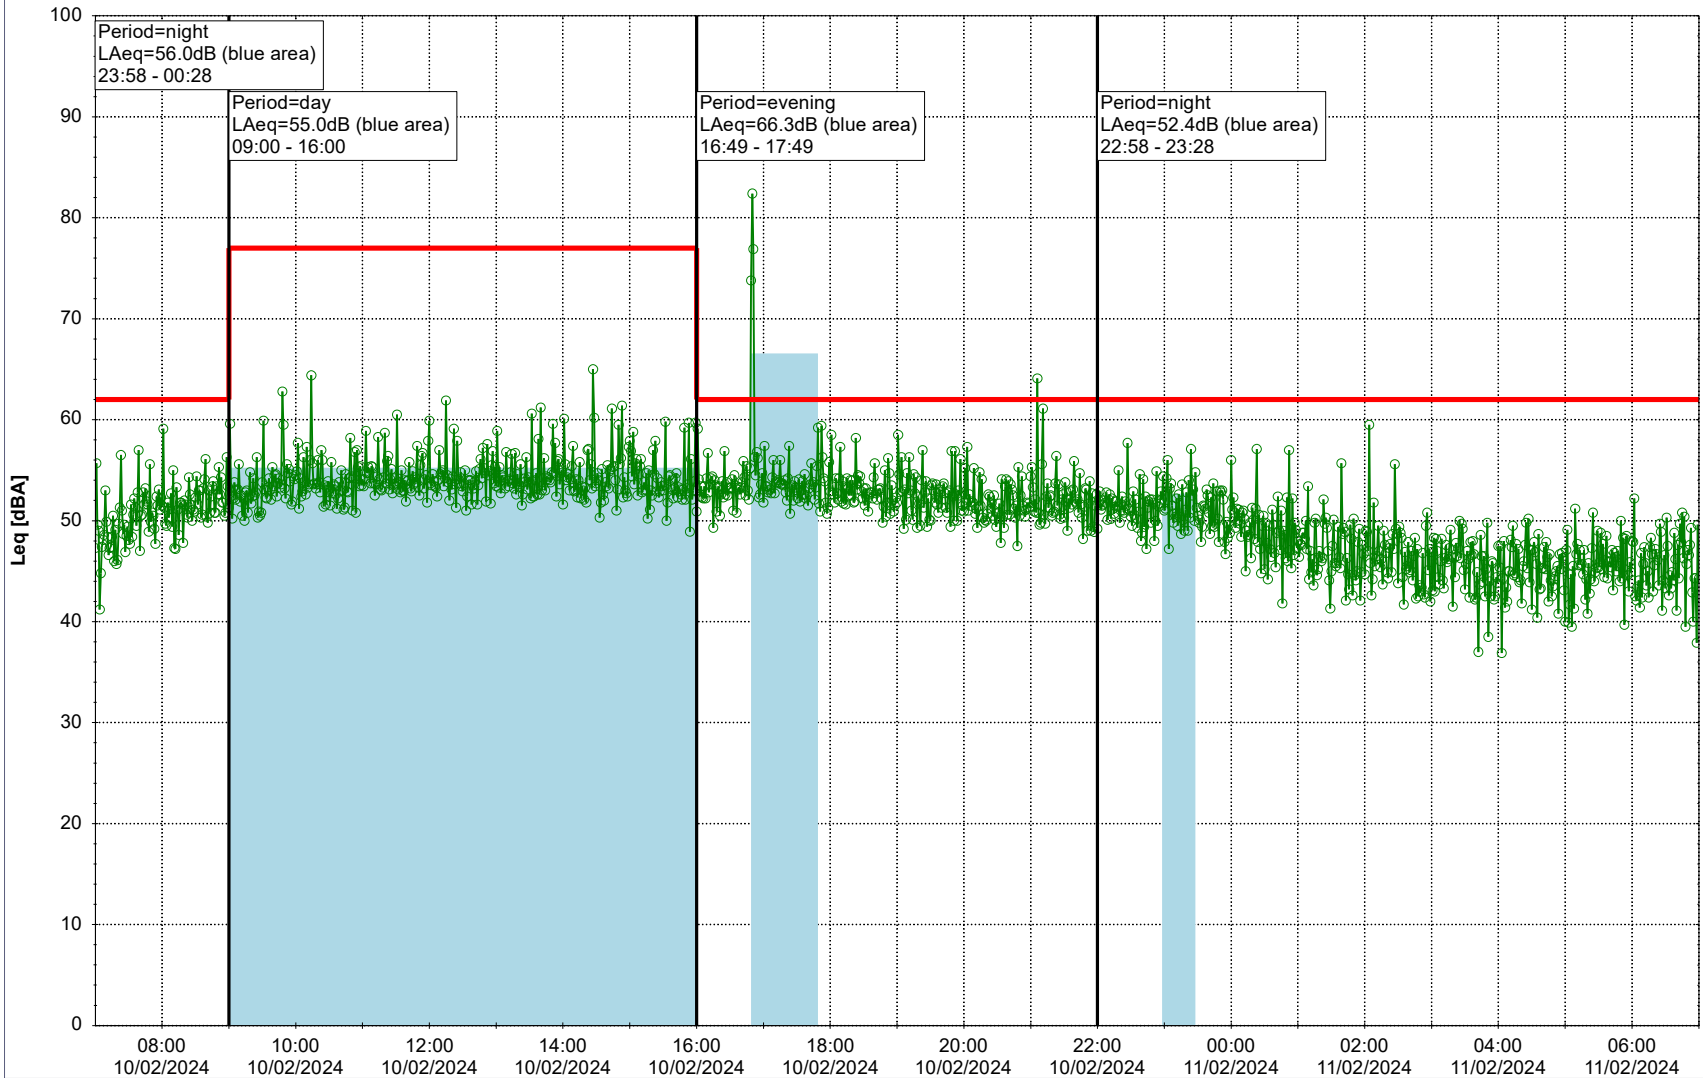

### Noise Time Related Diagram

09/02/2024  
10/02/2024

○○○ GAB\_NS01

Project: Kronos Sydhavnen  
Construction: Gåsebæk  
Location: N-V

Plan View

Remarks

...

### Noise Time Related Diagram

10/02/2024

11/02/2024

○○○○ GAB\_NS01

**Project:** Kronos Sydhavnen  
**Construction:** Gåsebæk  
**Location:** N-V

Plan View

Remarks

...