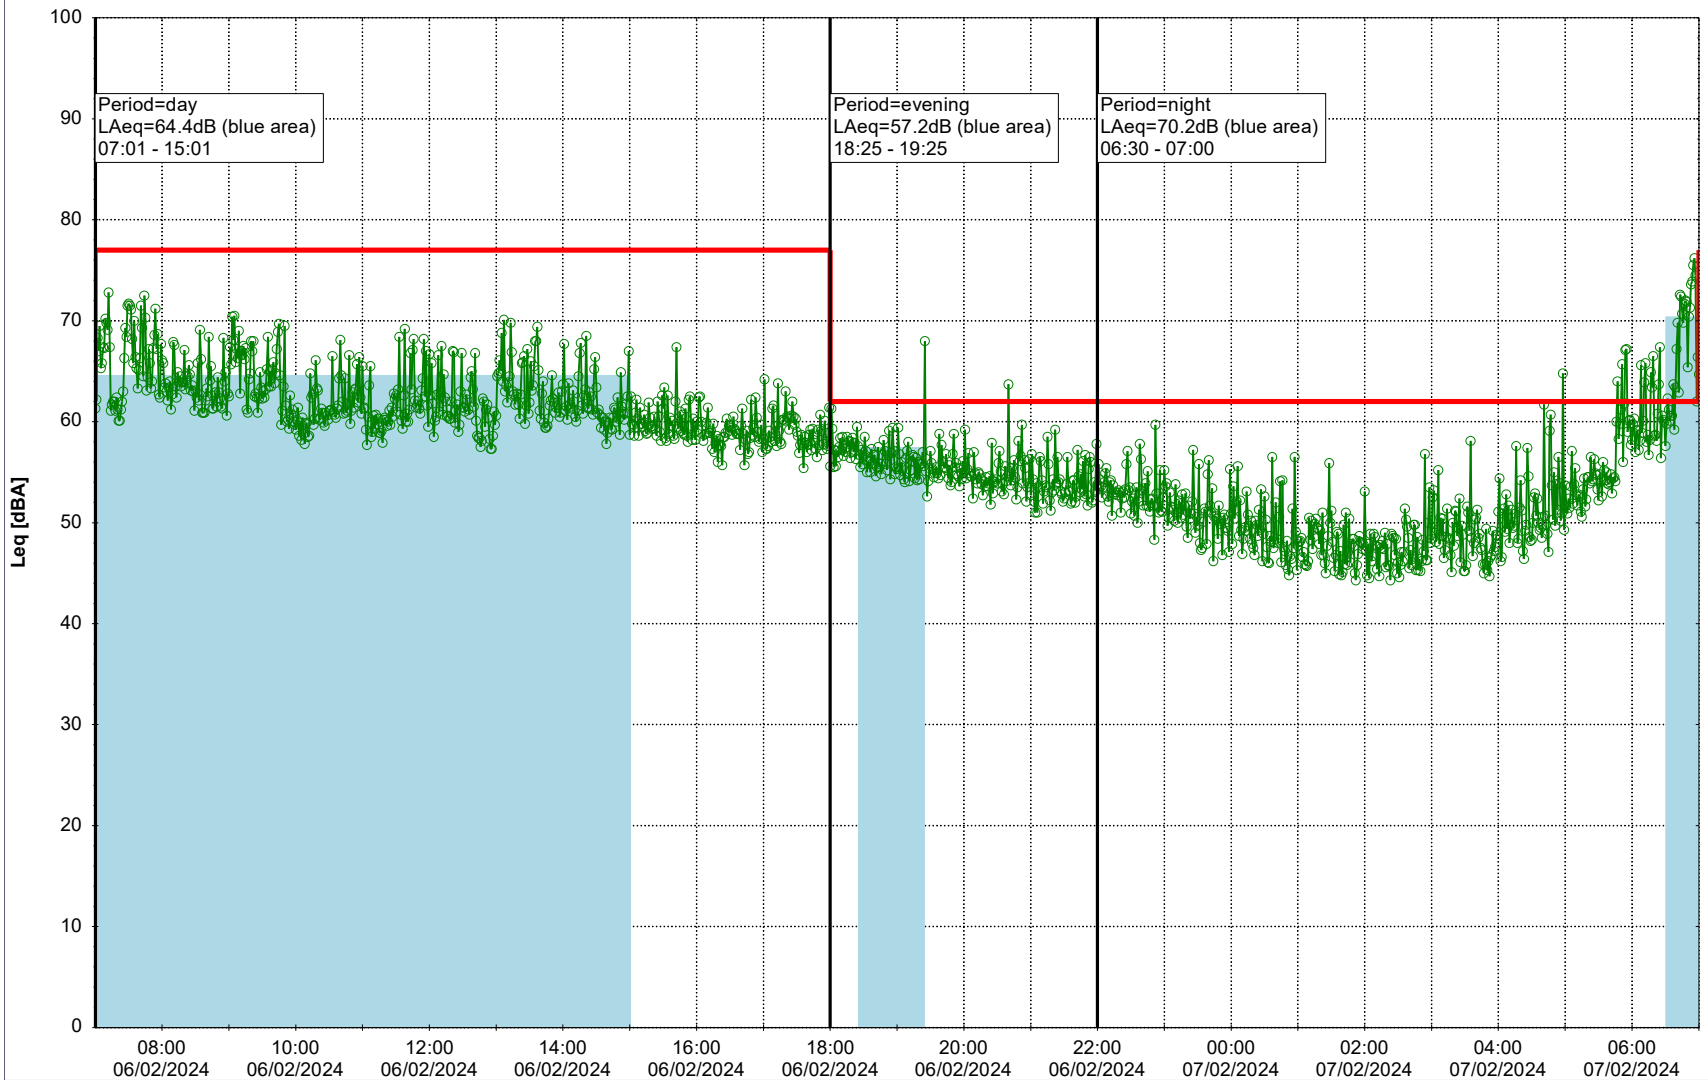

### Noise Time Related Diagram

05/02/2024  
06/02/2024

○ GAB\_NS01

Project: Kronos Sydhavnen  
Construction: Gåsebæk  
Location: N-V

Plan View

Remarks

...

### Noise Time Related Diagram

06/02/2024  
07/02/2024

○○○ GAB\_NS01

Project: Kronos Sydhavnen  
Construction: Gåsebæk  
Location: N-V

Plan View

Remarks

...

### Noise Time Related Diagram

07/02/2024  
08/02/2024

○○○ GAB\_NS01

**Project:** Kronos Sydhavnen  
**Construction:** Gåsebæk  
**Location:** N-V

Plan View

Remarks

...