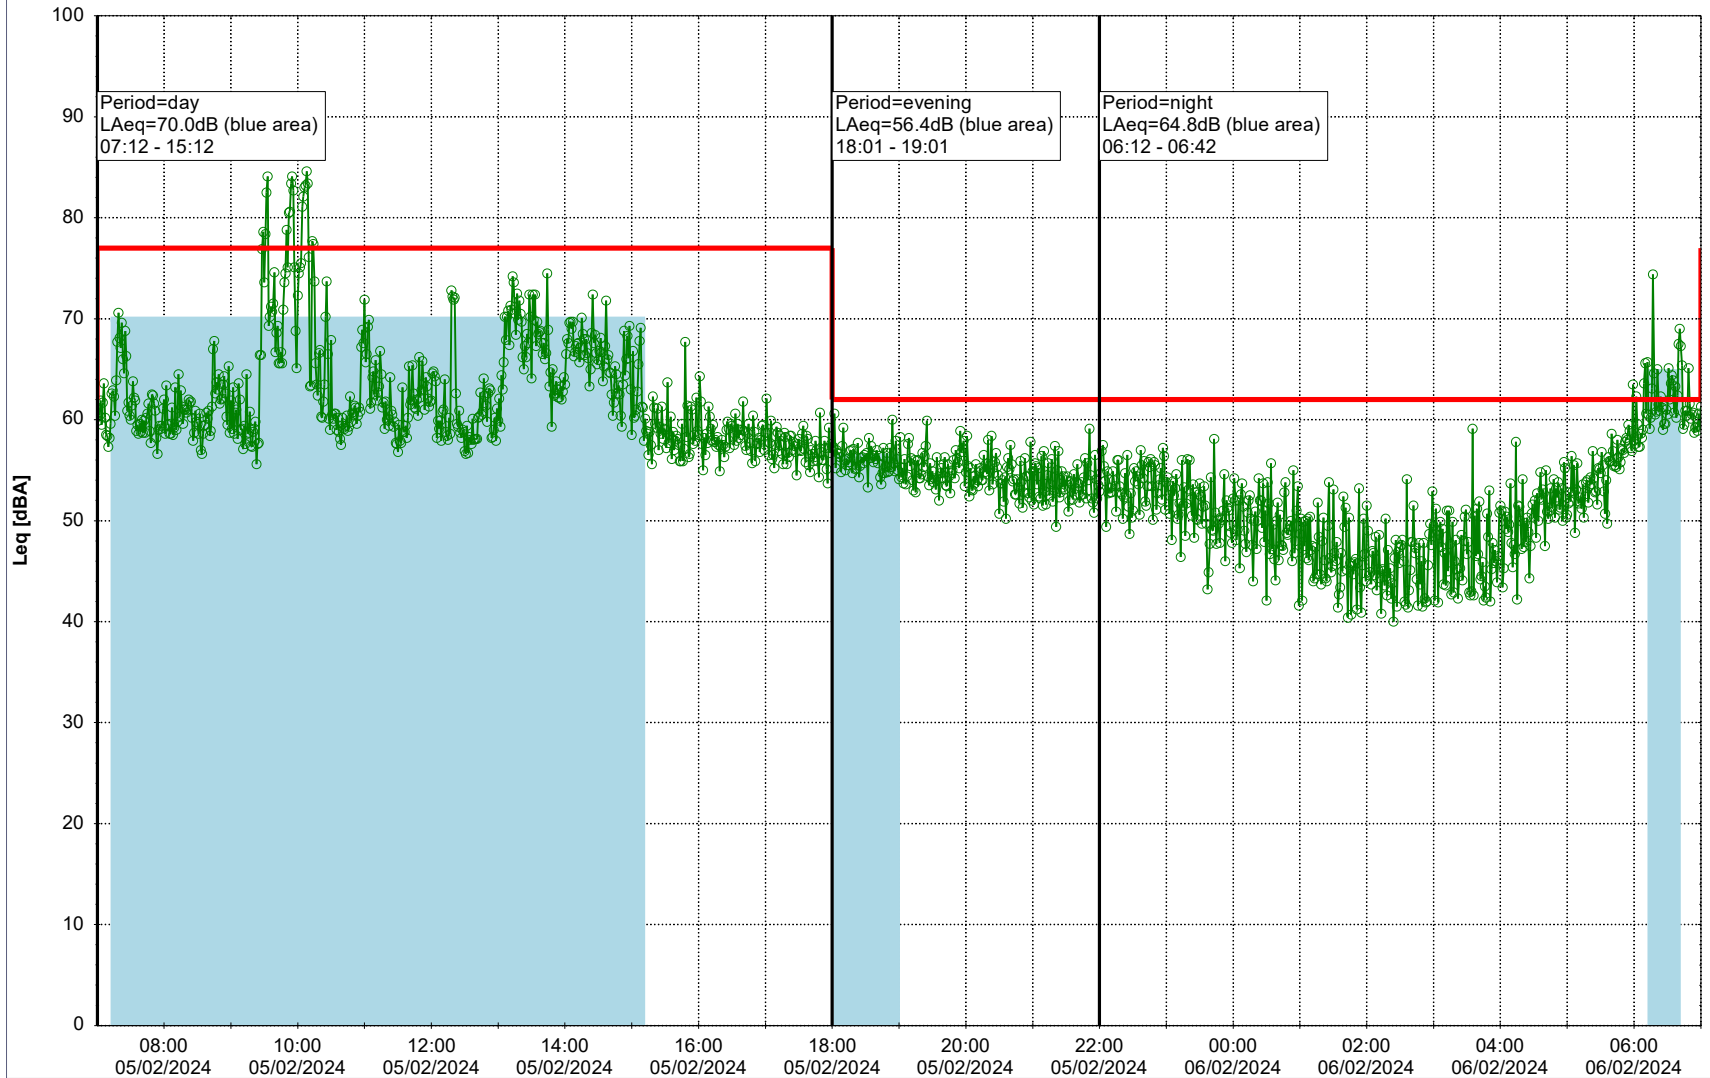

Project: Kronos Sydhavnen  
Construction: Gåsebæk  
Location: N-V

Plan View

Remarks

...

### Noise Time Related Diagram

05/02/2024  
06/02/2024

○ GAB\_NS01

Project: Kronos Sydhavnen  
Construction: Gåsebæk  
Location: N-V

Plan View

Remarks

...

### Noise Time Related Diagram

06/02/2024  
07/02/2024

○○○ GAB\_NS01

Project: Kronos Sydhavnen  
Construction: Gåsebæk  
Location: N-V

Plan View

Remarks

...

### Noise Time Related Diagram

09/02/2024  
10/02/2024

○○○ GAB\_NS01

Project: Kronos Sydhavnen  
Construction: Gåsebæk  
Location: N-V

Plan View

Remarks

...