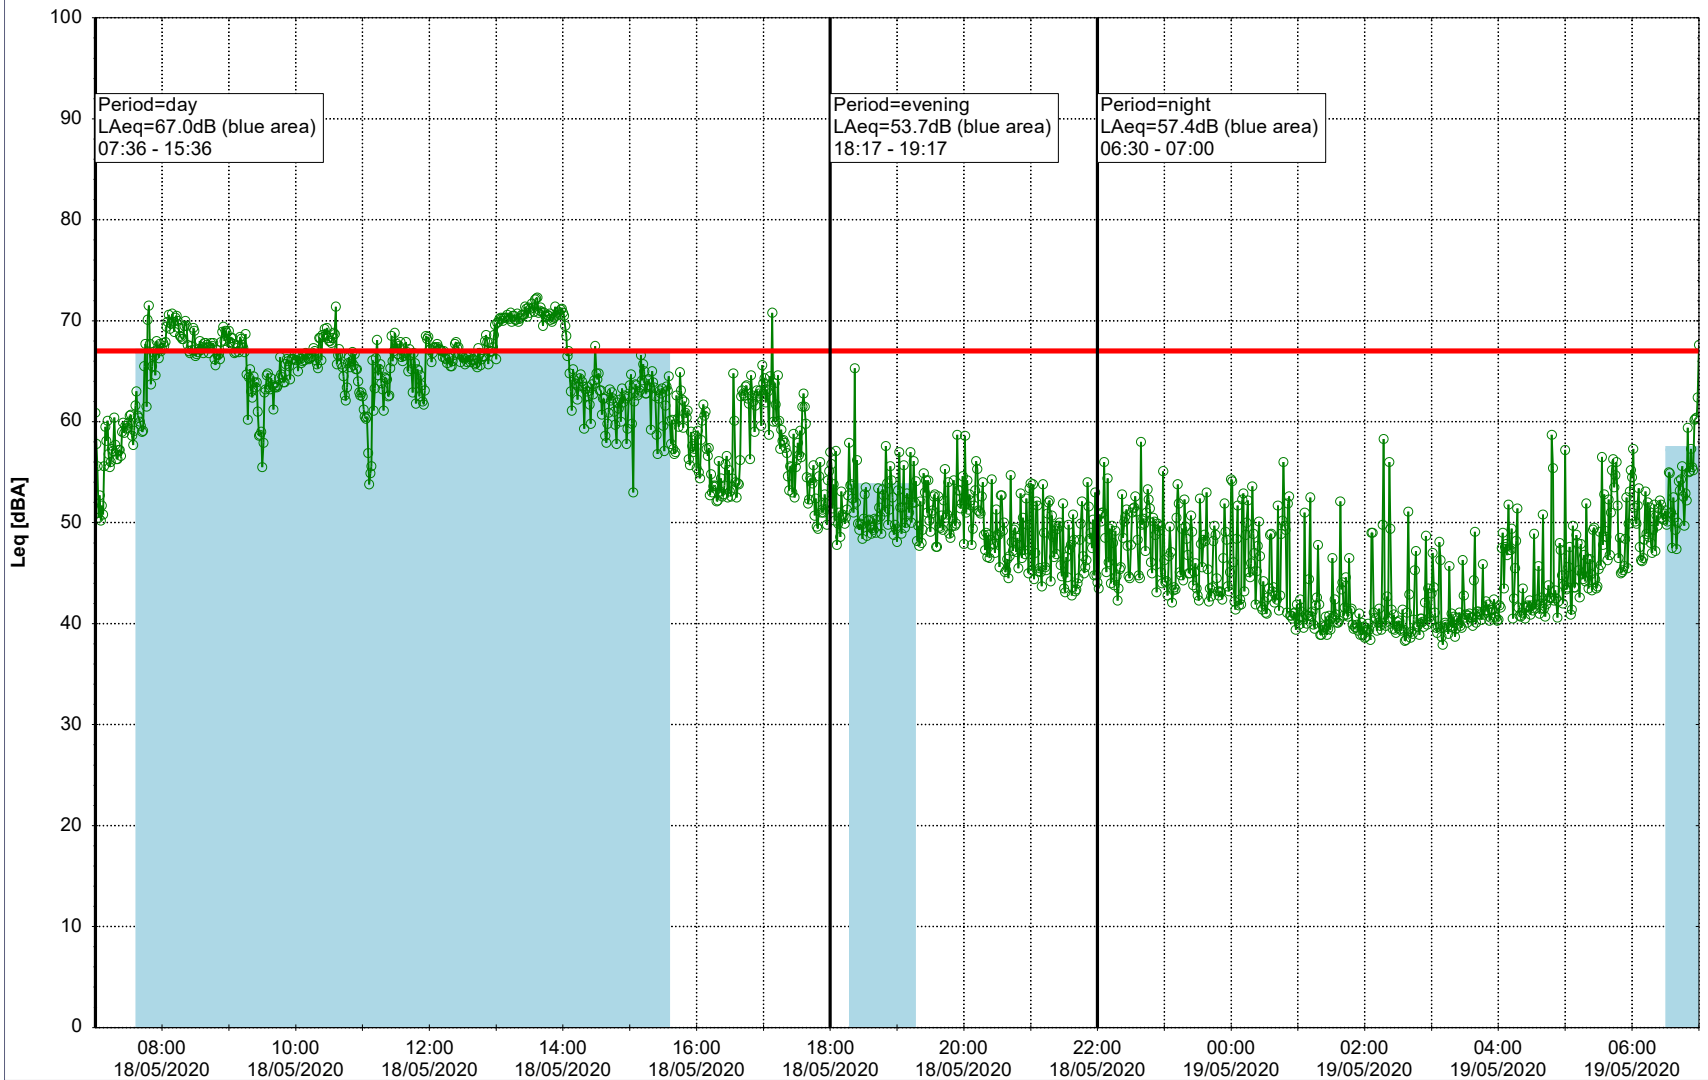

Project: Kronos Sydhavnen
Construction: Ny Ellebjerg
Location: N-V

Plan View

Remarks

...

Noise Time Related Diagram

18/05/2020
19/05/2020

○ ○ ○ ○ NEL_NS01

Project: Kronos Sydhavnen
Construction: Ny Ellebjerg
Location: N-V

Plan View

Remarks

...

Noise Time Related Diagram

19/05/2020
20/05/2020

○ NEL_NS01

Project: Kronos Sydhavnen
Construction: Ny Ellebjerg
Location: N-V

Plan View

Remarks

...

Noise Time Related Diagram

20/05/2020
21/05/2020

○ NEL_NS01

Project: Kronos Sydhavnen
Construction: Ny Ellebjerg
Location: N-V

Plan View

Remarks

23/05/2020
24/05/2020

○ NEL_NS01

Project: Kronos Sydhavnen
Construction: Ny Ellebjerg
Location: N-V

24/05/2020
25/05/2020

Plan View

Remarks

...

Noise Time Related Diagram