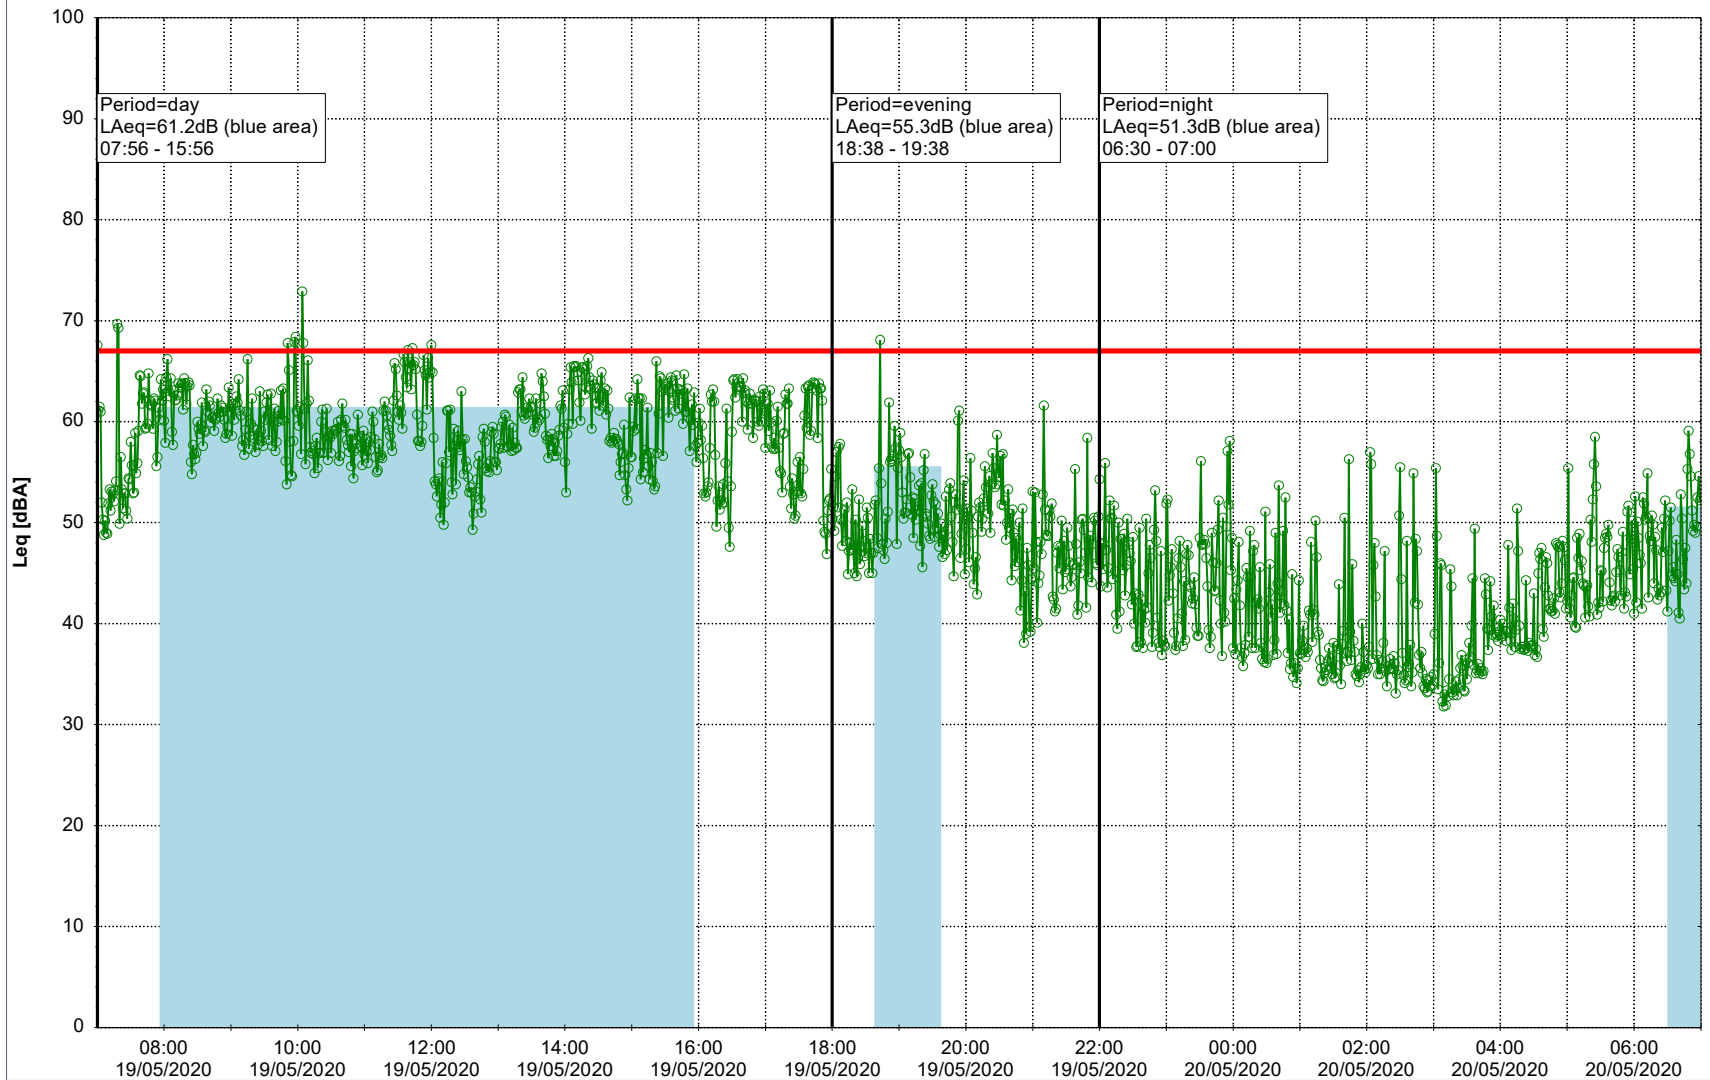

Plan View

Remarks

...

Noise Time Related Diagram

19/05/2020
20/05/2020

○ NEL_NS01

Project: Kronos Sydhavnen
Construction: Ny Ellebjerg
Location: N-V

Plan View

Remarks

...

Noise Time Related Diagram

20/05/2020
21/05/2020

○ NEL_NS01

Project: Kronos Sydhavnen
Construction: Ny Ellebjerg
Location: N-V

Plan View

Remarks

...

Noise Time Related Diagram

21/05/2020
22/05/2020

○ NEL_NS01

Project: Kronos Sydhavnen
Construction: Ny Ellebjerg
Location: N-V

Plan View

Remarks

...

23/05/2020
24/05/2020

○ NEL_NS01

Project: Kronos Sydhavnen
Construction: Ny Ellebjerg
Location: N-V

24/05/2020
25/05/2020

Plan View

Remarks

...

Noise Time Related Diagram