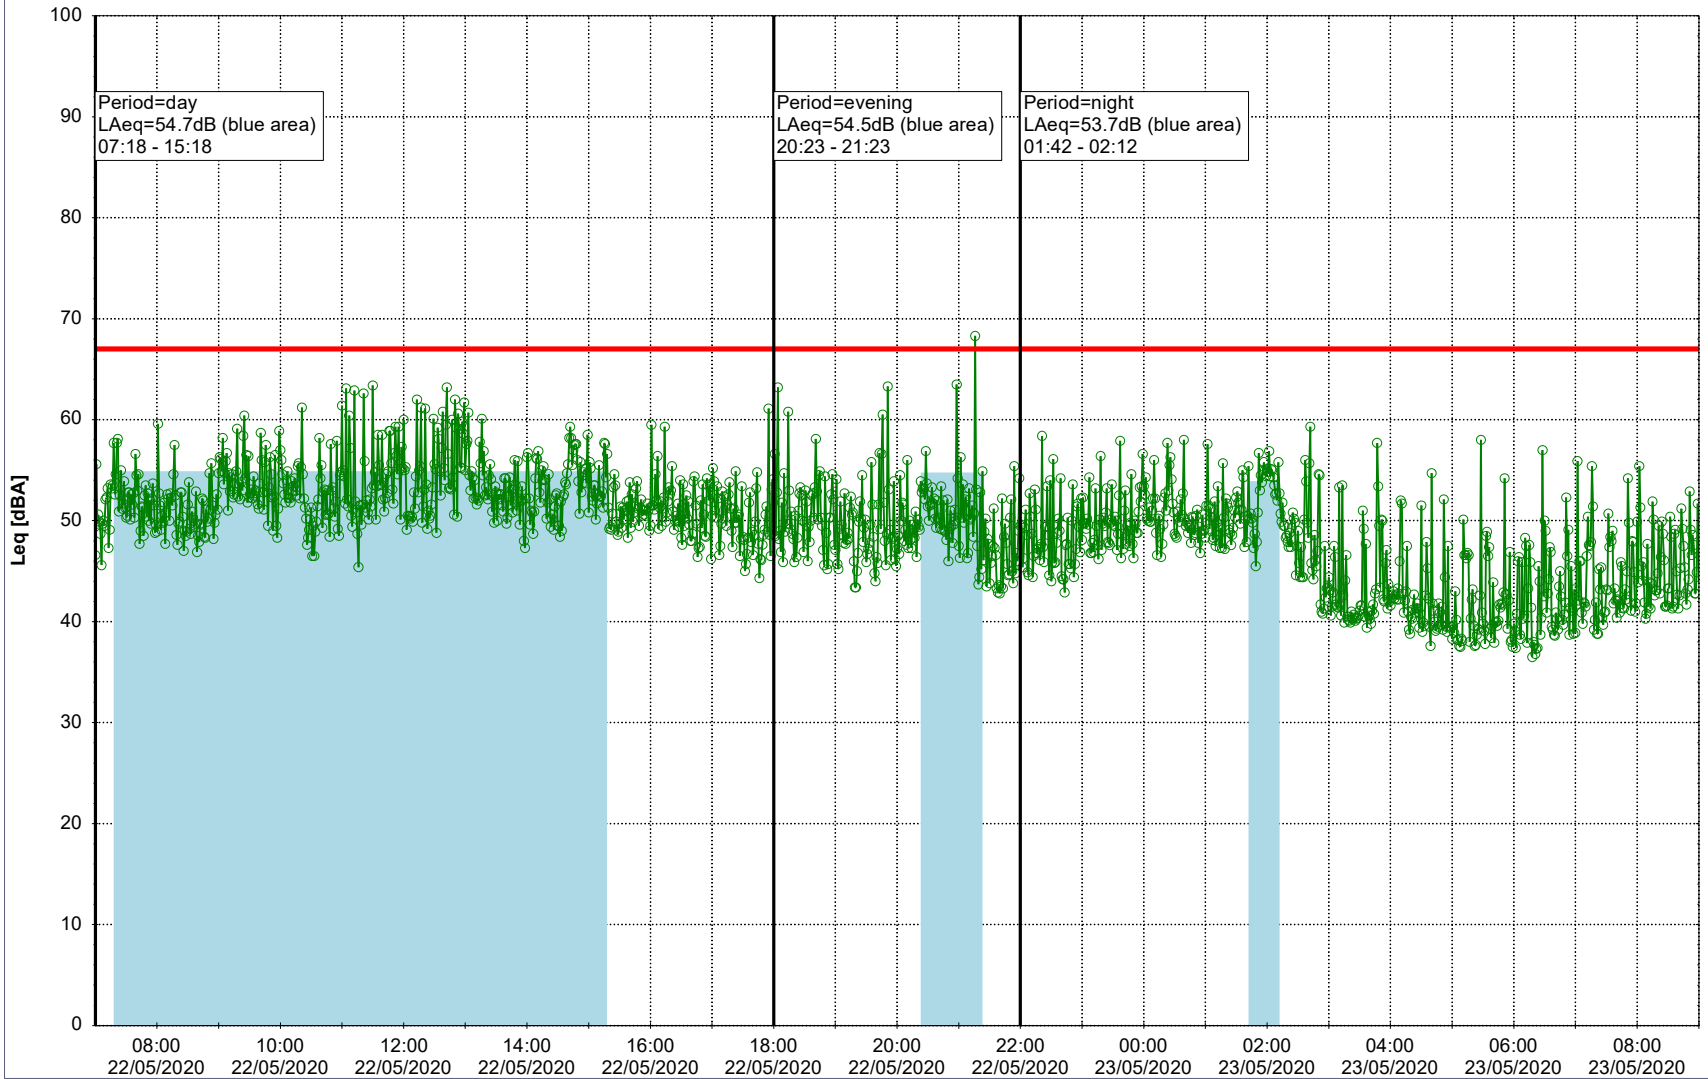

Remarks

...

Noise Time Related Diagram

20/05/2020
21/05/2020

○ NEL_NS01

Project: Kronos Sydhavnen
Construction: Ny Ellebjerg
Location: N-V

Plan View

Remarks

...

Noise Time Related Diagram

21/05/2020
22/05/2020

○ NEL_NS01

Project: Kronos Sydhavnen
Construction: Ny Ellebjerg
Location: N-V

Plan View

Remarks

...

Noise Time Related Diagram

22/05/2020
23/05/2020

○ NEL_NS01

Project: Kronos Sydhavnen
Construction: Ny Ellebjerg
Location: N-V

Plan View

Remarks

...

Noise Time Related Diagram

23/05/2020
24/05/2020

○ NEL_NS01

Project: Kronos Sydhavnen
Construction: Ny Ellebjerg
Location: N-V

24/05/2020
25/05/2020

Plan View

Remarks

...

Noise Time Related Diagram