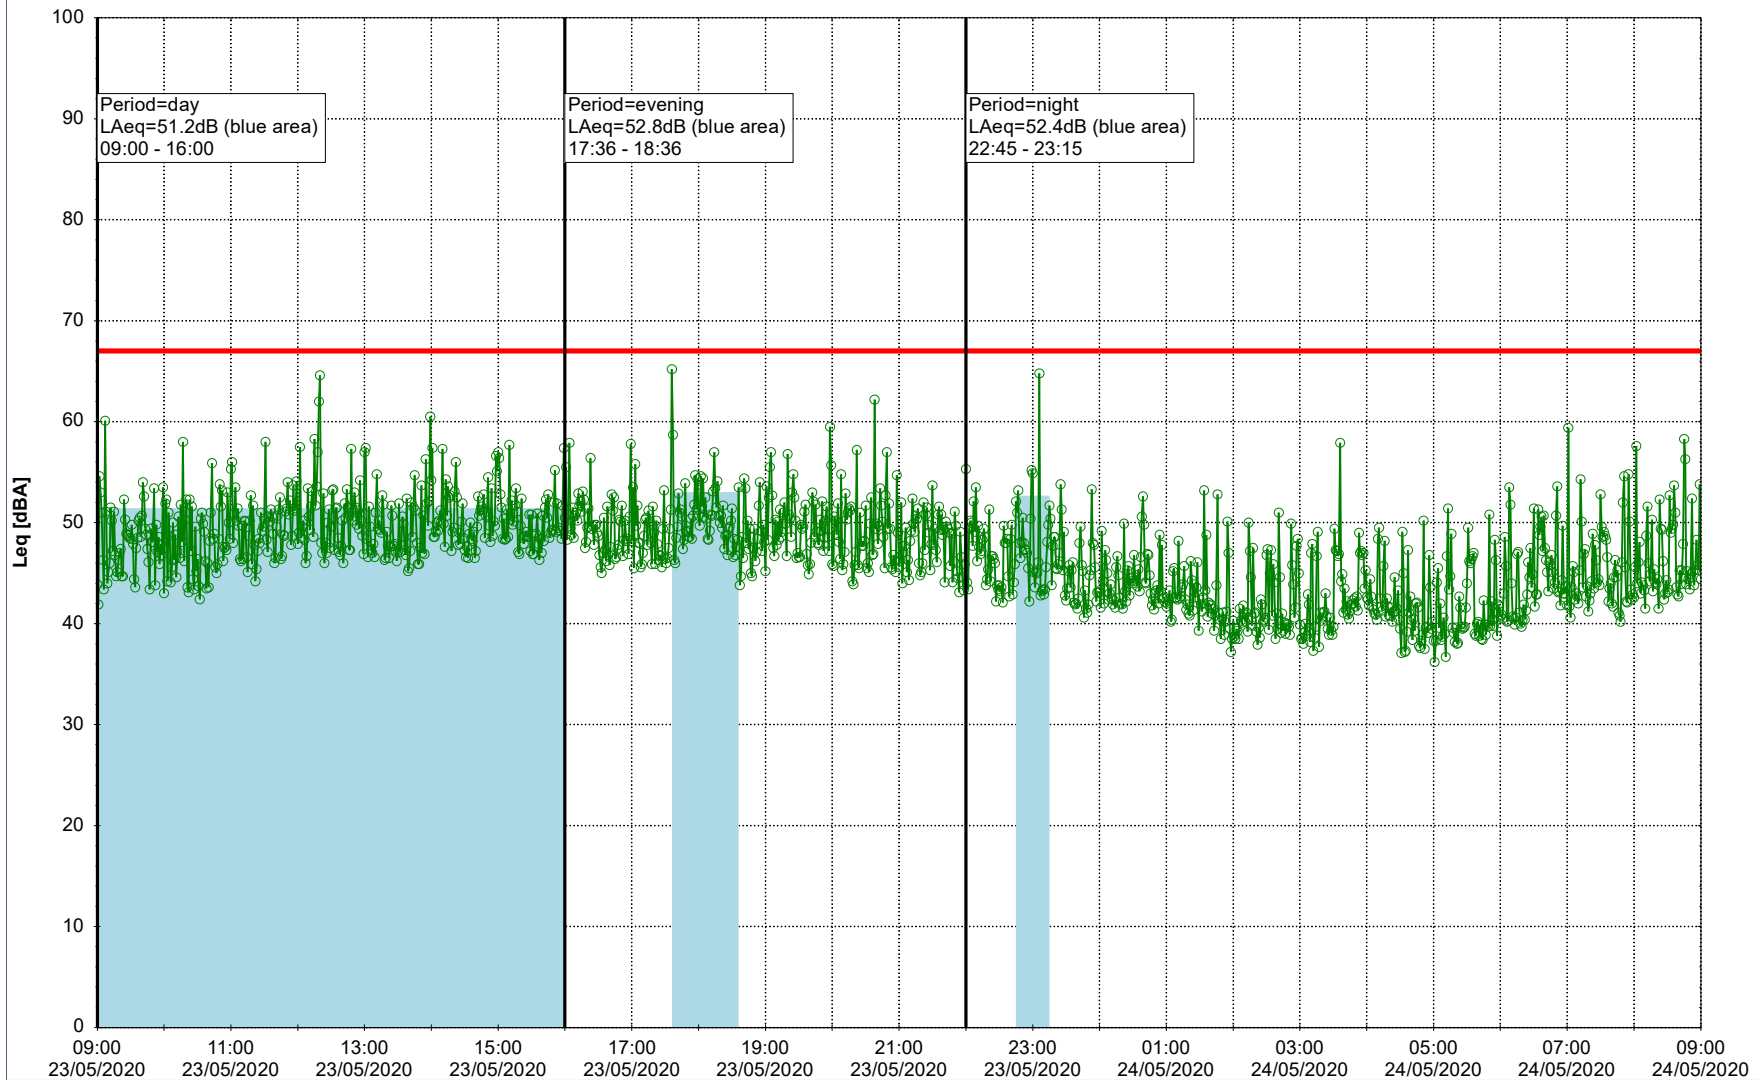

...

Noise Time Related Diagram

21/05/2020
22/05/2020

○ NEL_NS01

Project: Kronos Sydhavnen
Construction: Ny Ellebjerg
Location: N-V

Plan View

Remarks

...

Noise Time Related Diagram

22/05/2020
23/05/2020

○ NEL_NS01

Project: Kronos Sydhavnen
Construction: Ny Ellebjerg
Location: N-V

Plan View

Remarks

...

Noise Time Related Diagram

23/05/2020
24/05/2020

○ NEL_NS01

Project: Kronos Sydhavnen
Construction: Ny Ellebjerg
Location: N-V

24/05/2020
25/05/2020

Plan View

Remarks

...

Noise Time Related Diagram