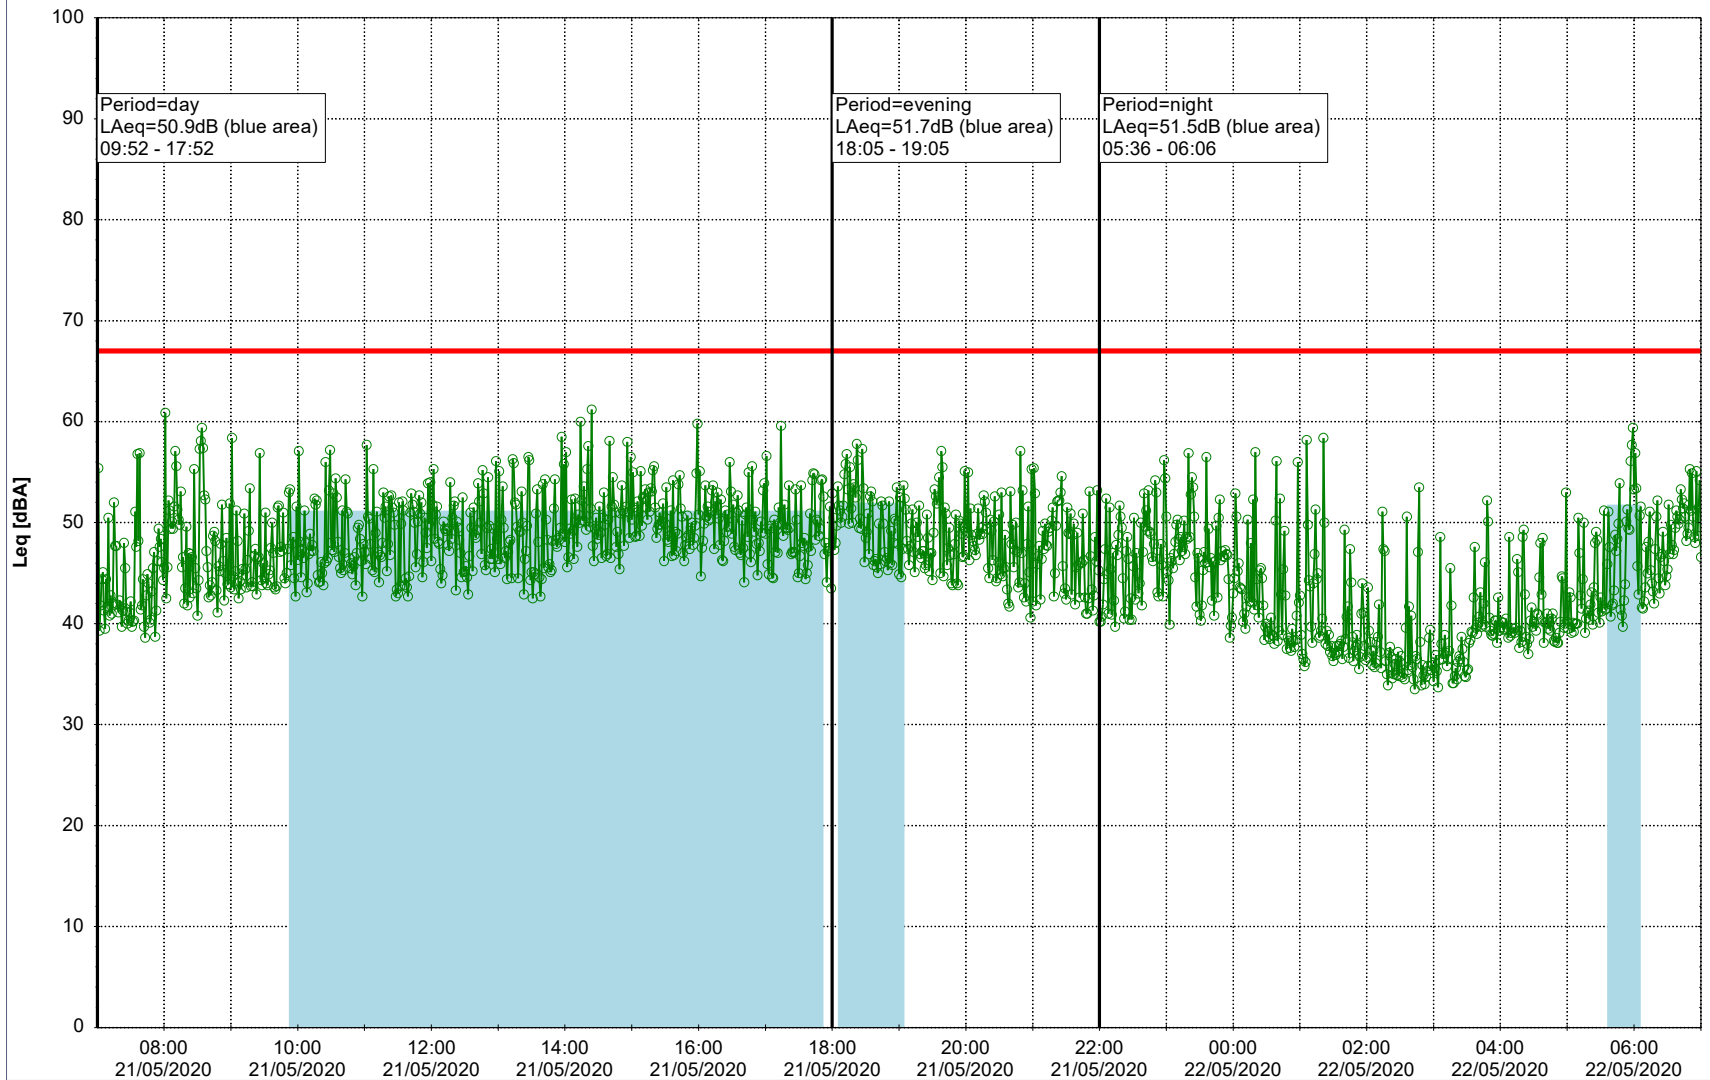

Remarks

...

Noise Time Related Diagram

20/05/2020
21/05/2020

○ NEL_NS01

Project: Kronos Sydhavnen
Construction: Ny Ellebjerg
Location: N-V

Plan View

Remarks

...

Noise Time Related Diagram

21/05/2020
22/05/2020

○ NEL_NS01

Project: Kronos Sydhavnen
Construction: Ny Ellebjerg
Location: N-V

Plan View

Remarks

...

Noise Time Related Diagram

22/05/2020
23/05/2020

○ NEL_NS01

Project: Kronos Sydhavnen
Construction: Ny Ellebjerg
Location: N-V

Plan View

Remarks

...

Noise Time Related Diagram

23/05/2020
24/05/2020

○ NEL_NS01

Project: Kronos Sydhavnen
Construction: Ny Ellebjerg
Location: N-V

24/05/2020
25/05/2020

Plan View

Remarks

...

Noise Time Related Diagram