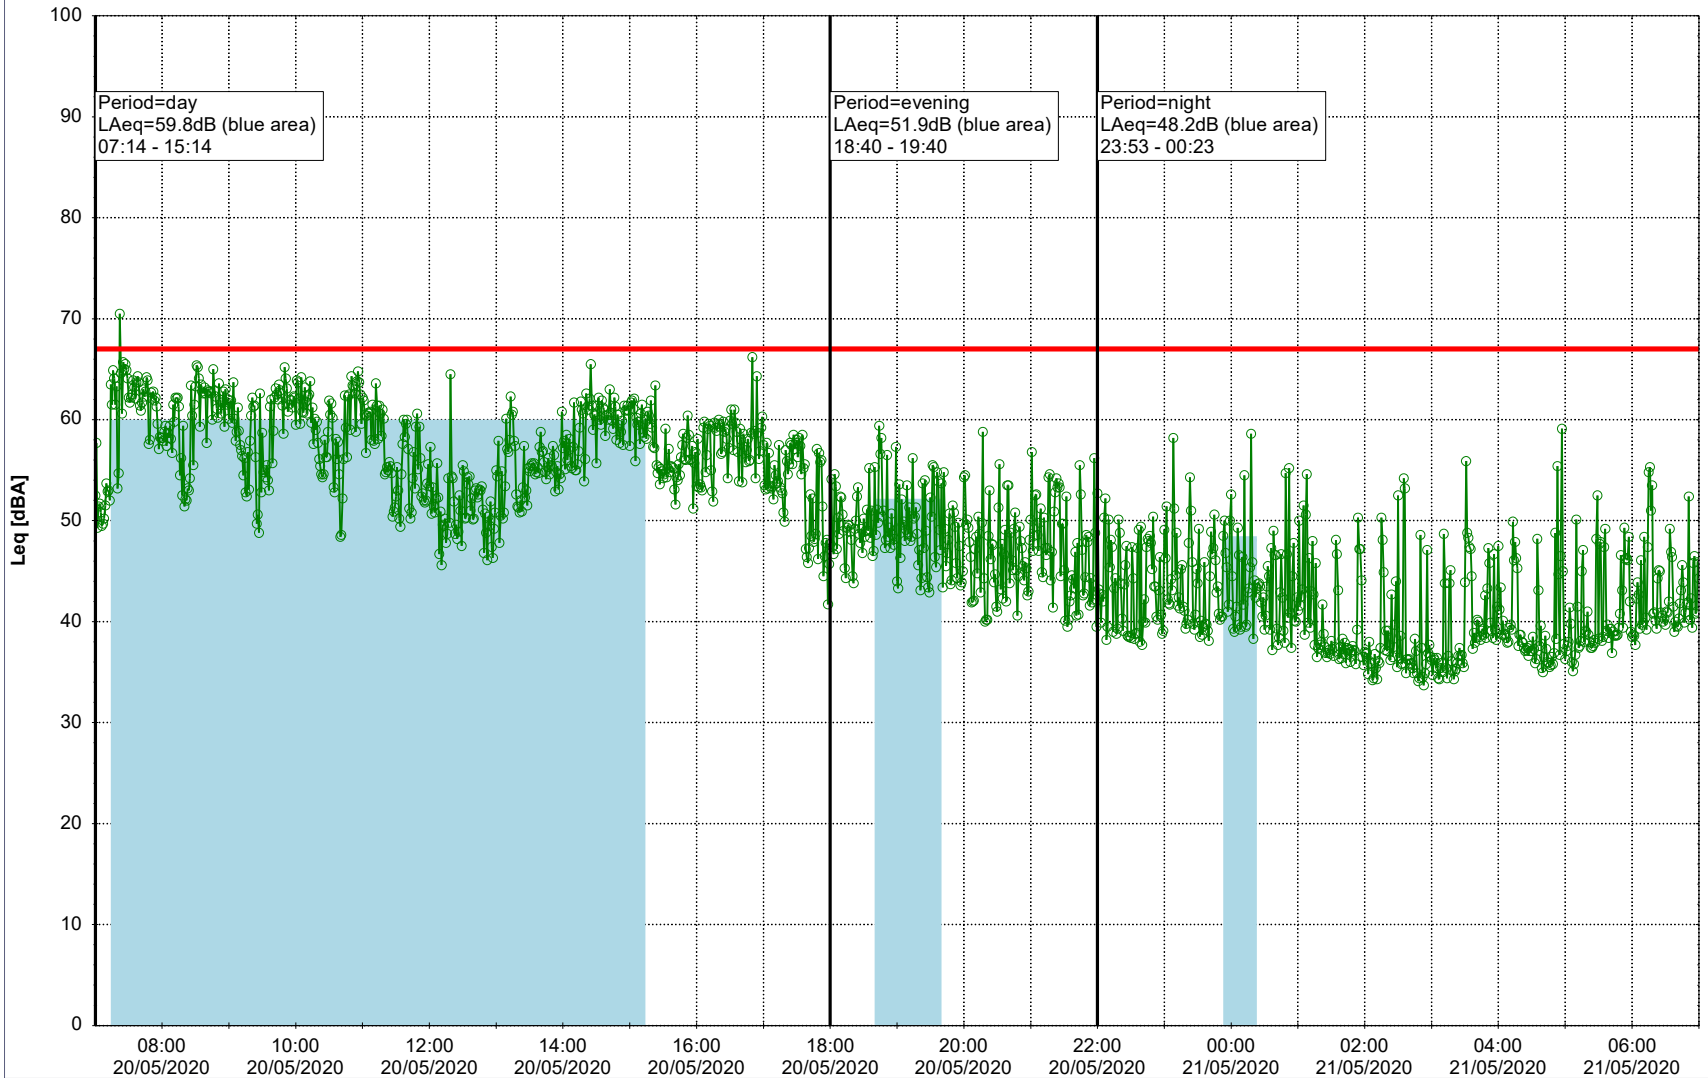

Plan View

Remarks

...

Noise Time Related Diagram

19/05/2020
20/05/2020

○ NEL_NS01

Project: Kronos Sydhavnen
Construction: Ny Ellebjerg
Location: N-V

Plan View

Remarks

...

Noise Time Related Diagram

20/05/2020
21/05/2020

○ NEL_NS01

Project: Kronos Sydhavnen
Construction: Ny Ellebjerg
Location: N-V

Plan View

Remarks

Noise Time Related Diagram

22/05/2020
23/05/2020

○ NEL_NS01

Project: Kronos Sydhavnen
Construction: Ny Ellebjerg
Location: N-V

Plan View

Remarks

...

Noise Time Related Diagram

23/05/2020
24/05/2020

○ NEL_NS01

Project: Kronos Sydhavnen
Construction: Ny Ellebjerg
Location: N-V

24/05/2020
25/05/2020

Plan View

Remarks

...

Noise Time Related Diagram