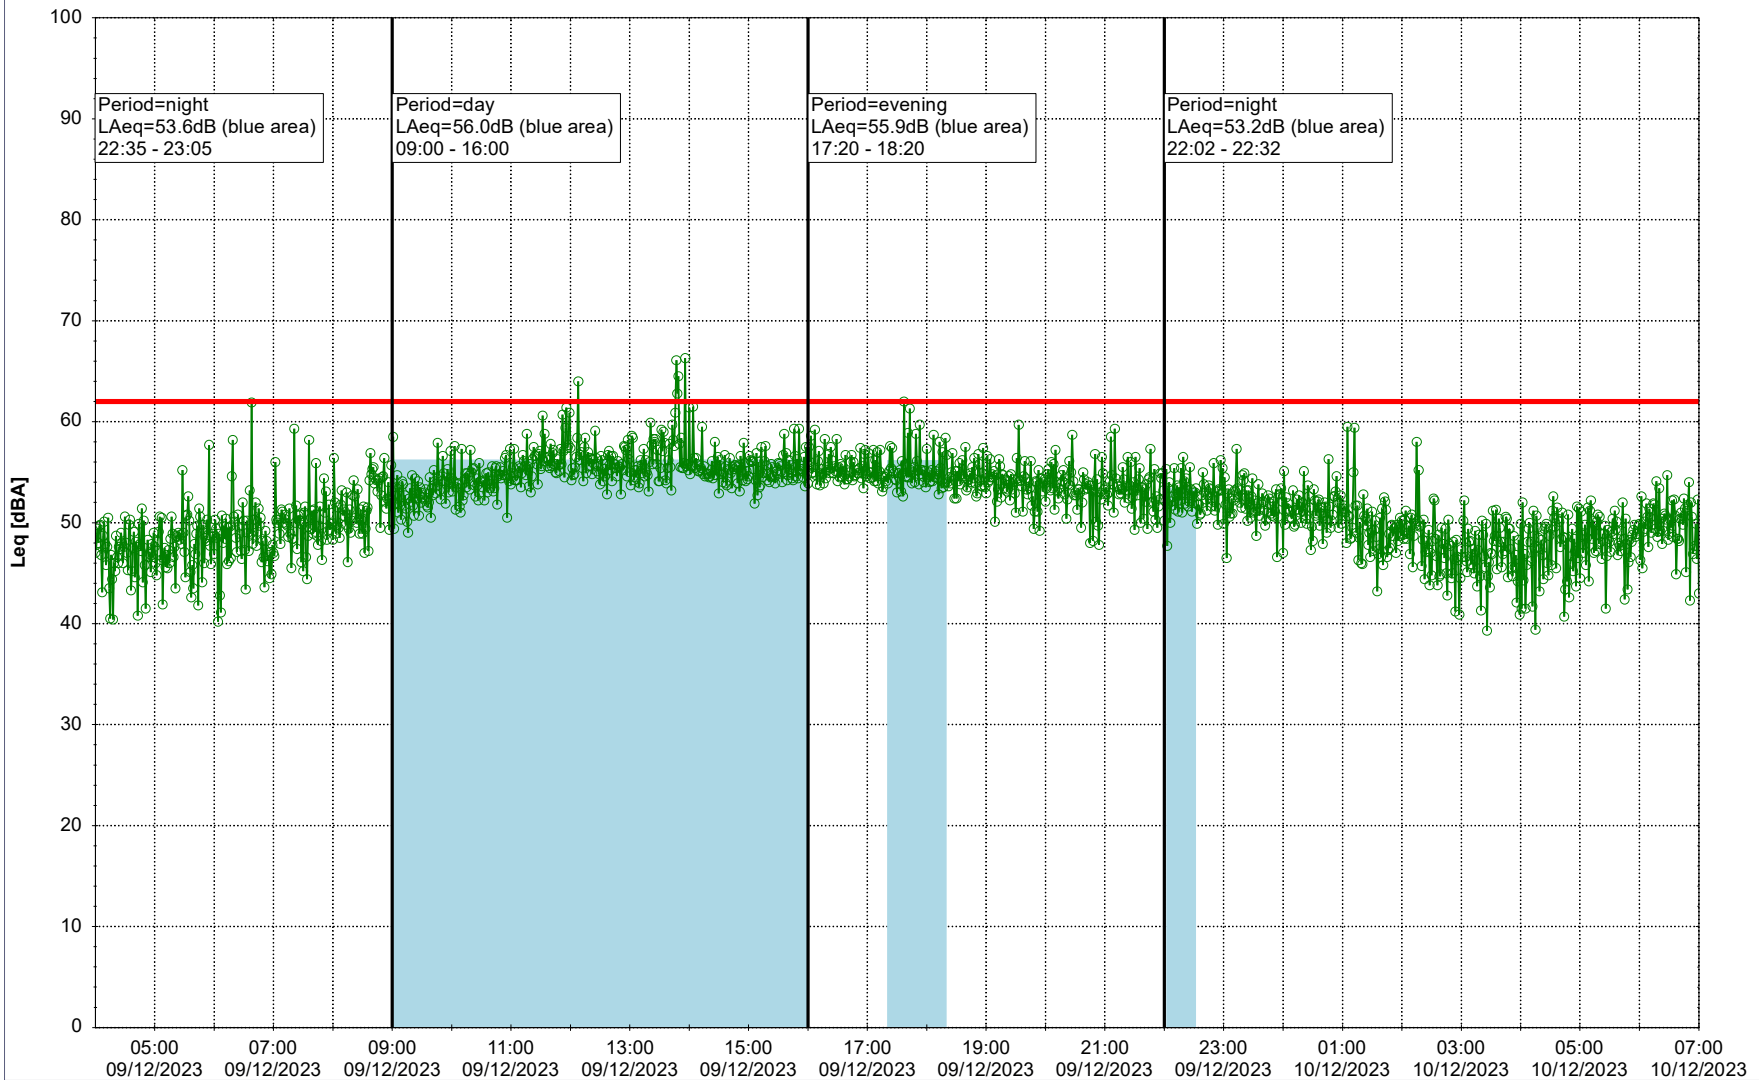

○○○ GAB_NS01

Project: Kronos Sydhavnen
Construction: Gåsebæk
Location: N-V

Plan View

Remarks

...

Noise Time Related Diagram

09/12/2023
10/12/2023

○○○ GAB_NS01

Project: Kronos Sydhavnen
Construction: Gåsebæk
Location: N-V

10/12/2023
11/12/2023

Plan View

Remarks

...

Noise Time Related Diagram

○○○ GAB_NS01