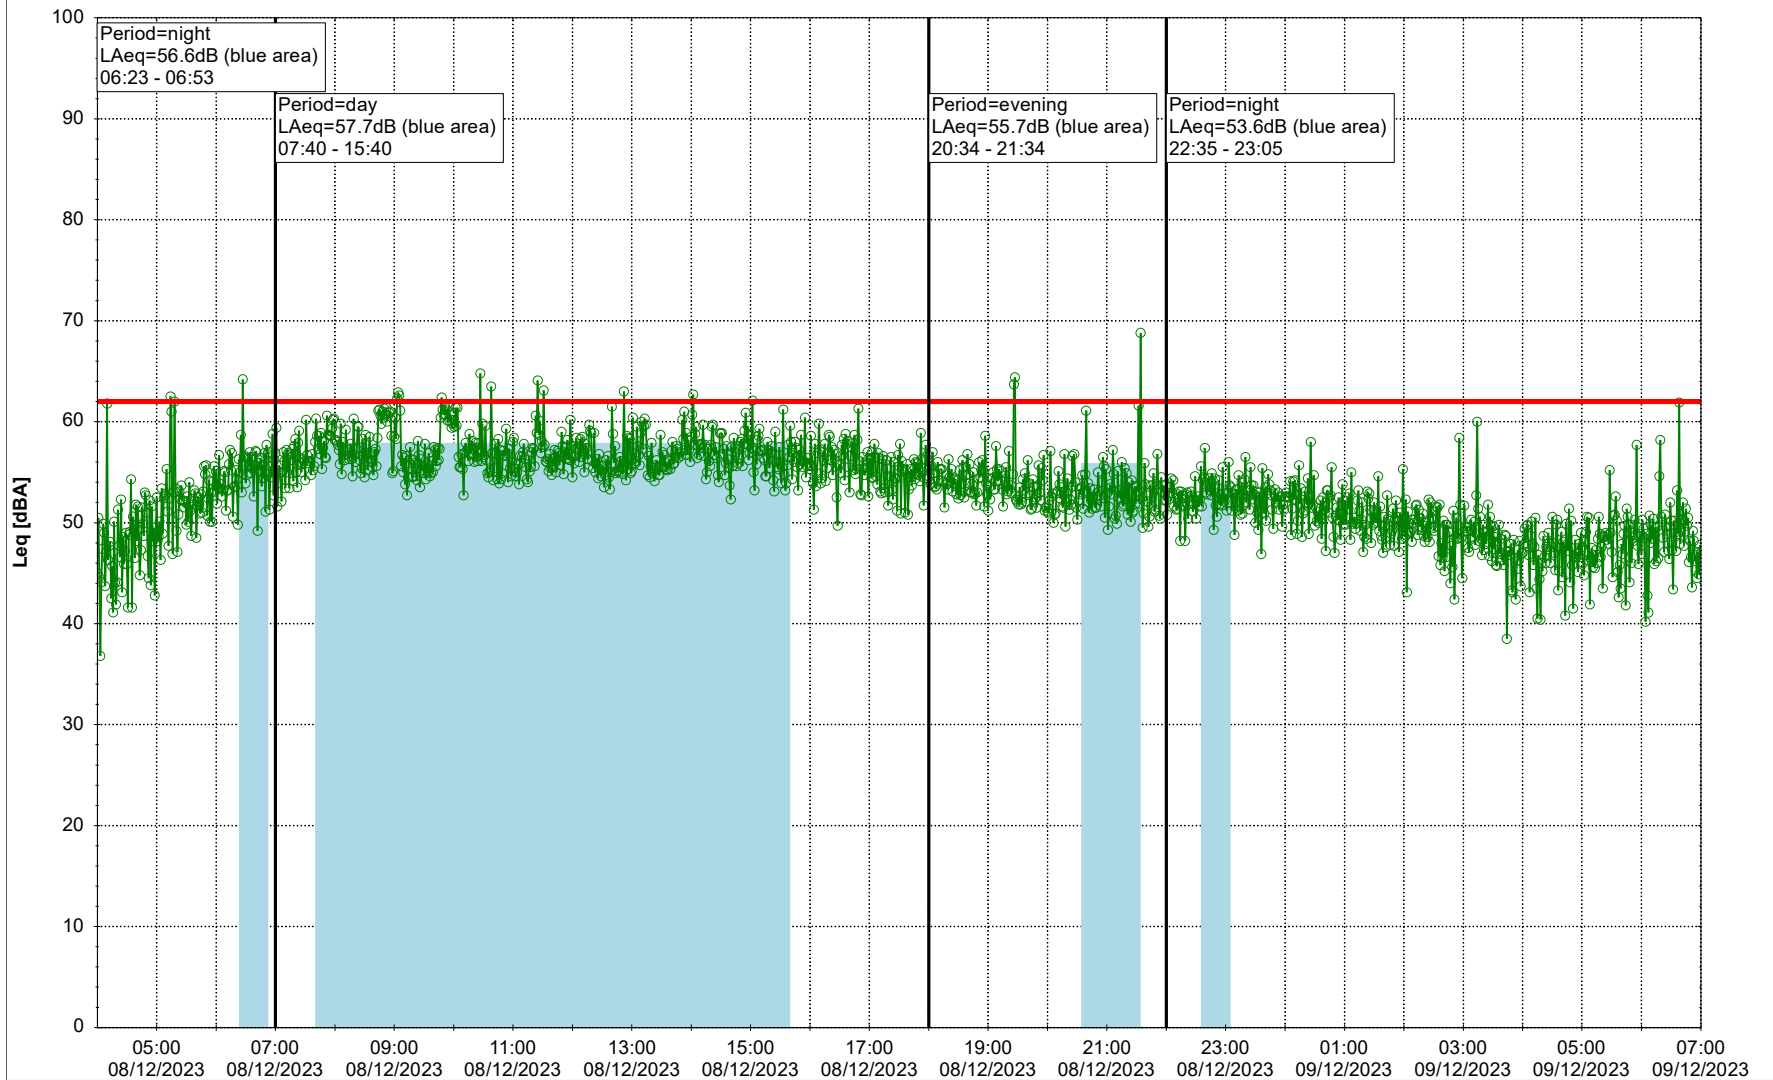

07/12/2023
08/12/2023

○○○ GAB_NS01

Project: Kronos Sydhavnen
Construction: Gåsebæk
Location: N-V

Plan View

Remarks

...

Noise Time Related Diagram

08/12/2023
09/12/2023

○○○ GAB_NS01

Project: Kronos Sydhavnen
Construction: Gåsebæk
Location: N-V

Plan View

Remarks

...

Noise Time Related Diagram

09/12/2023
10/12/2023

○○○ GAB_NS01

Project: Kronos Sydhavnen
Construction: Gåsebæk
Location: N-V

10/12/2023
11/12/2023

Plan View

Remarks

...

Noise Time Related Diagram

○○○ GAB_NS01