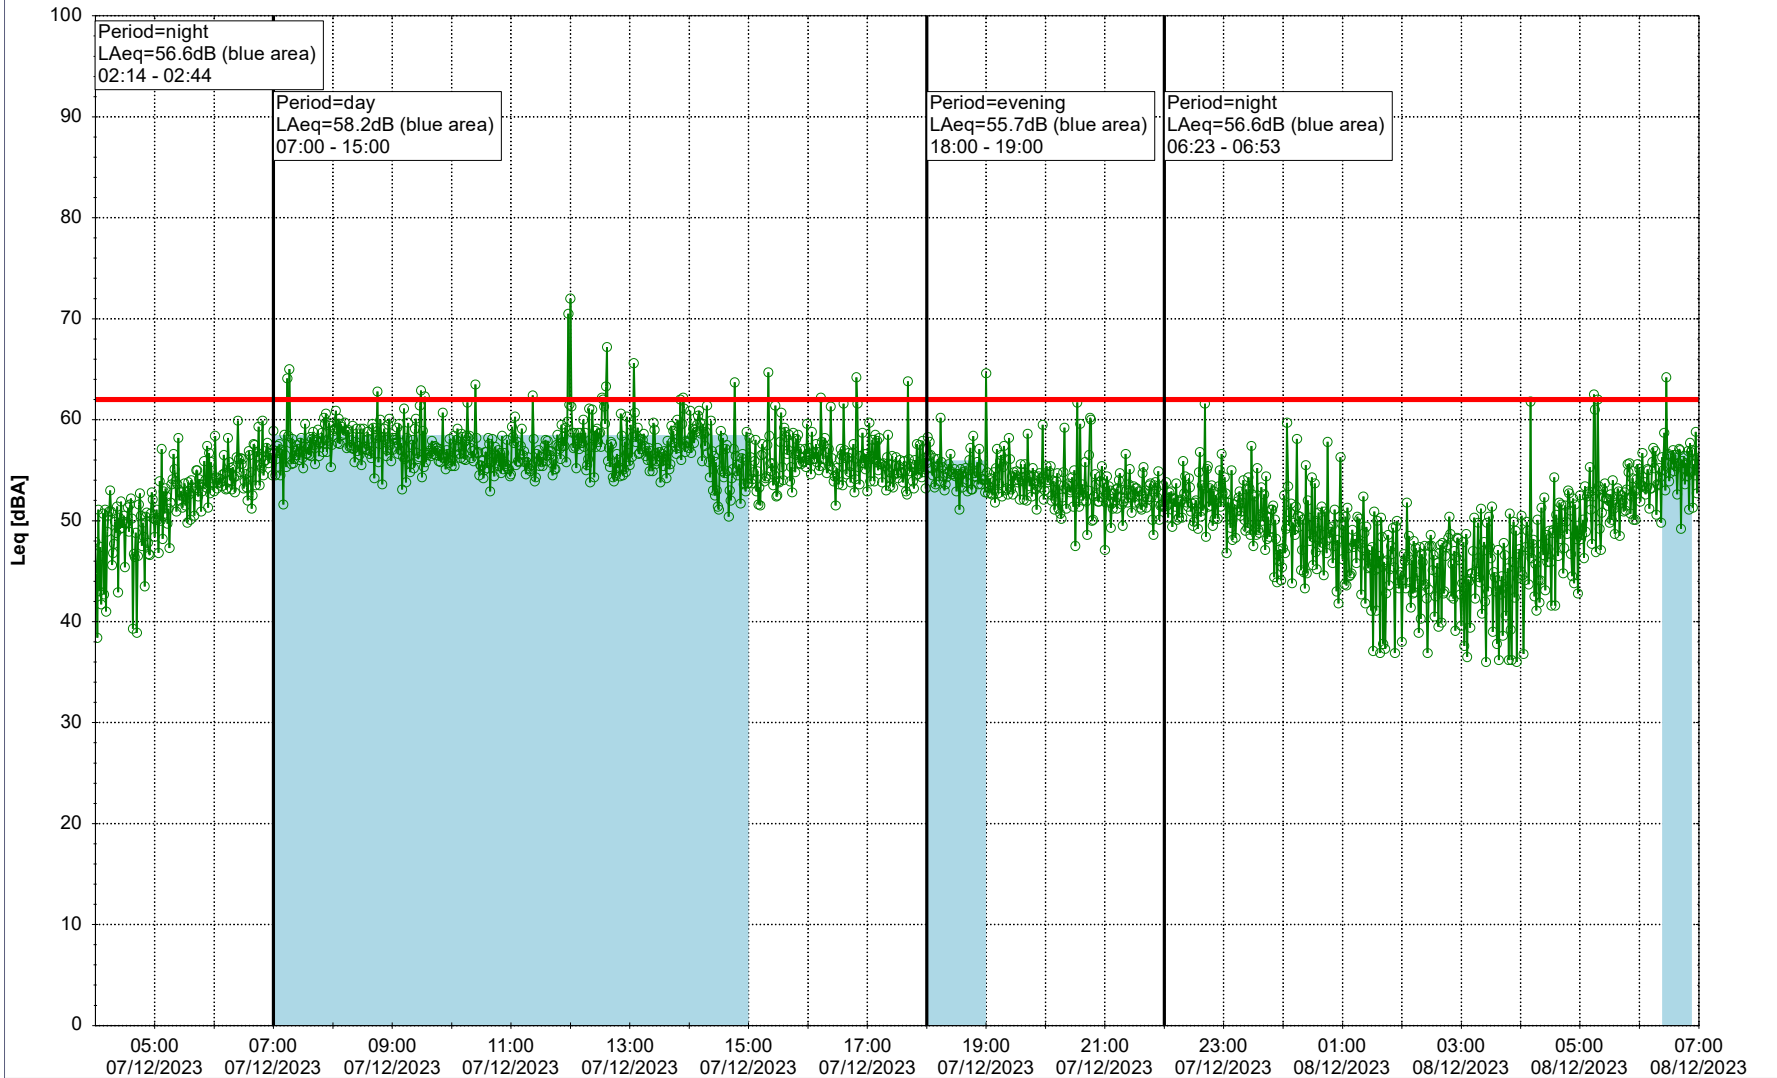

Noise Time Related Diagram

06/12/2023
07/12/2023

○○○ GAB_NS01

Project: Kronos Sydhavnen
Construction: Gåsebæk
Location: N-V

Plan View

Remarks

...

Noise Time Related Diagram

07/12/2023
08/12/2023

○○○ GAB_NS01

Project: Kronos Sydhavnen
Construction: Gåsebæk
Location: N-V

Plan View

Remarks

...

Noise Time Related Diagram

08/12/2023
09/12/2023

○○○ GAB_NS01

Project: Kronos Sydhavnen
Construction: Gåsebæk
Location: N-V

Plan View

Remarks

...

Noise Time Related Diagram

09/12/2023
10/12/2023

○○○ GAB_NS01

Project: Kronos Sydhavnen
Construction: Gåsebæk
Location: N-V

10/12/2023
11/12/2023

Plan View

Remarks

...

Noise Time Related Diagram

○○○ GAB_NS01