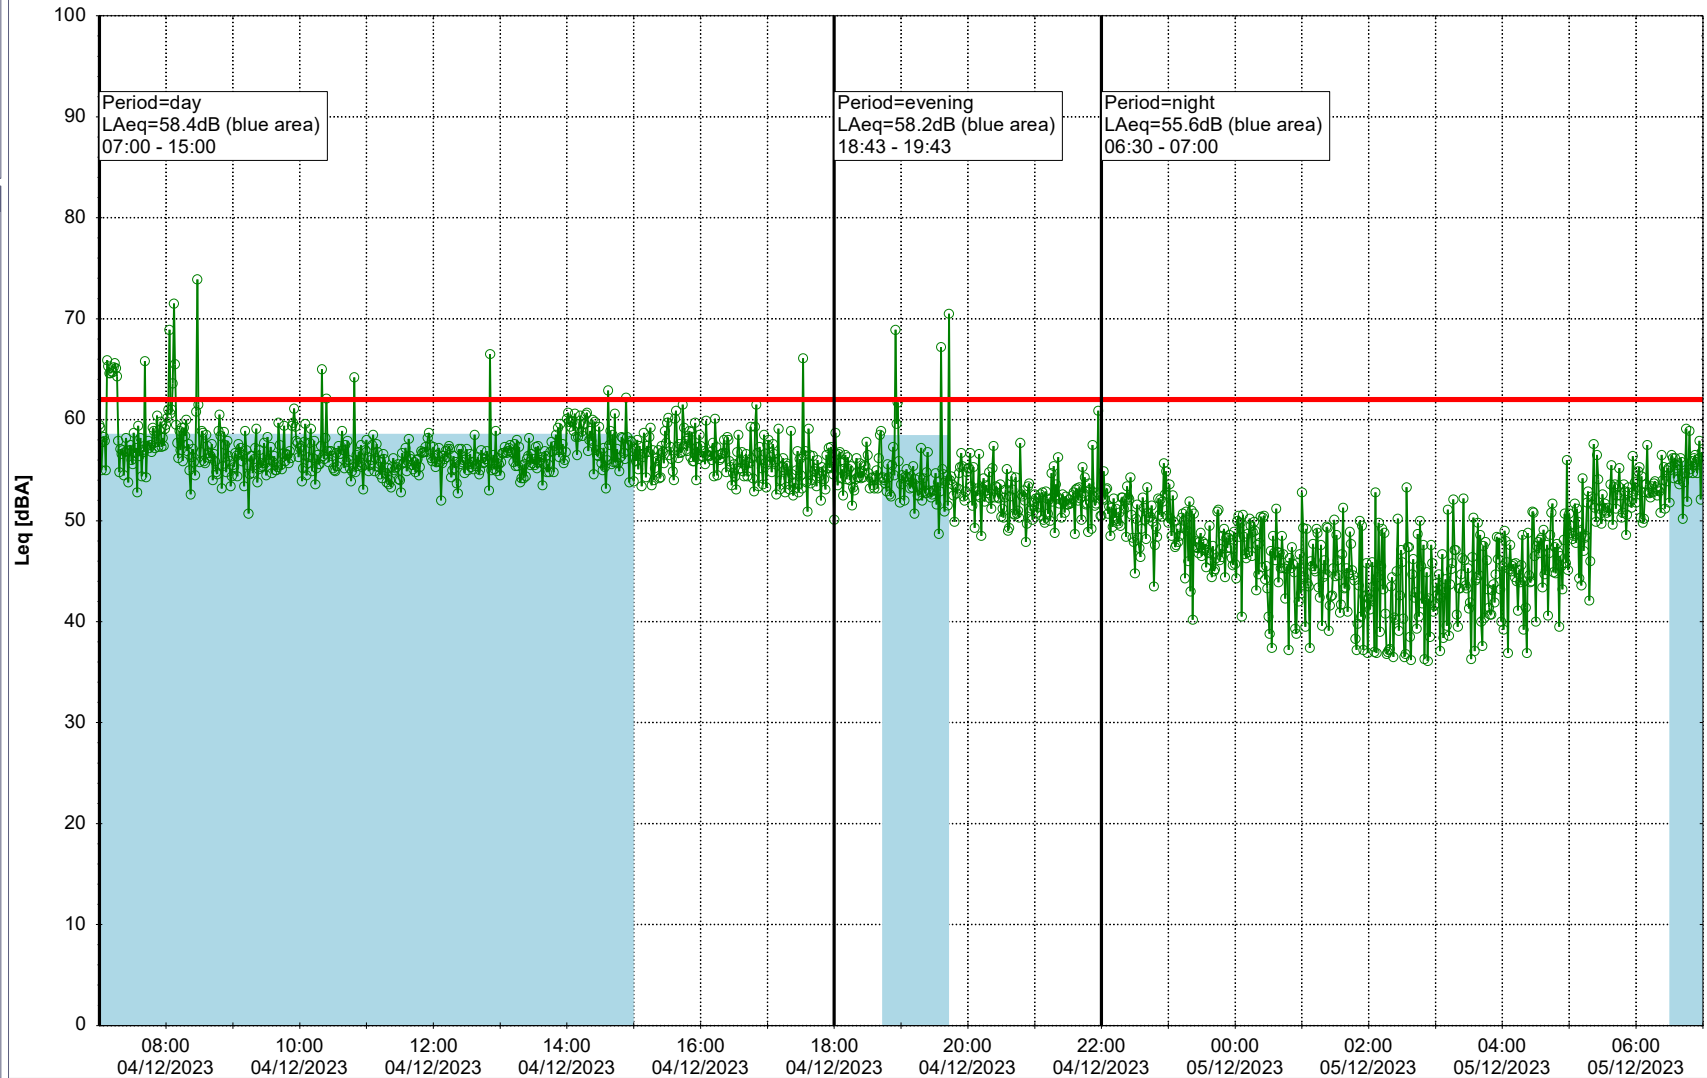

Project: Kronos Sydhavnen
Construction: Gåsebæk
Location: N-V

Remarks

...

Noise Time Related Diagram

04/12/2023
05/12/2023

○○○ GAB_NS01

Project: Kronos Sydhavnen
Construction: Gåsebæk
Location: N-V

Remarks

...

Noise Time Related Diagram

05/12/2023
06/12/2023

○○○ GAB_NS01

Project: Kronos Sydhavnen
Construction: Gåsebæk
Location: N-V

Plan View

Remarks

...

Noise Time Related Diagram

06/12/2023
07/12/2023

○○○ GAB_NS01

Project: Kronos Sydhavnen
Construction: Gåsebæk
Location: N-V

Plan View

Remarks

...

Noise Time Related Diagram

Project: Kronos Sydhavnen
Construction: Gåsebæk
Location: N-V

10/12/2023
11/12/2023

Plan View

Remarks

...

Noise Time Related Diagram

○○○ GAB_NS01