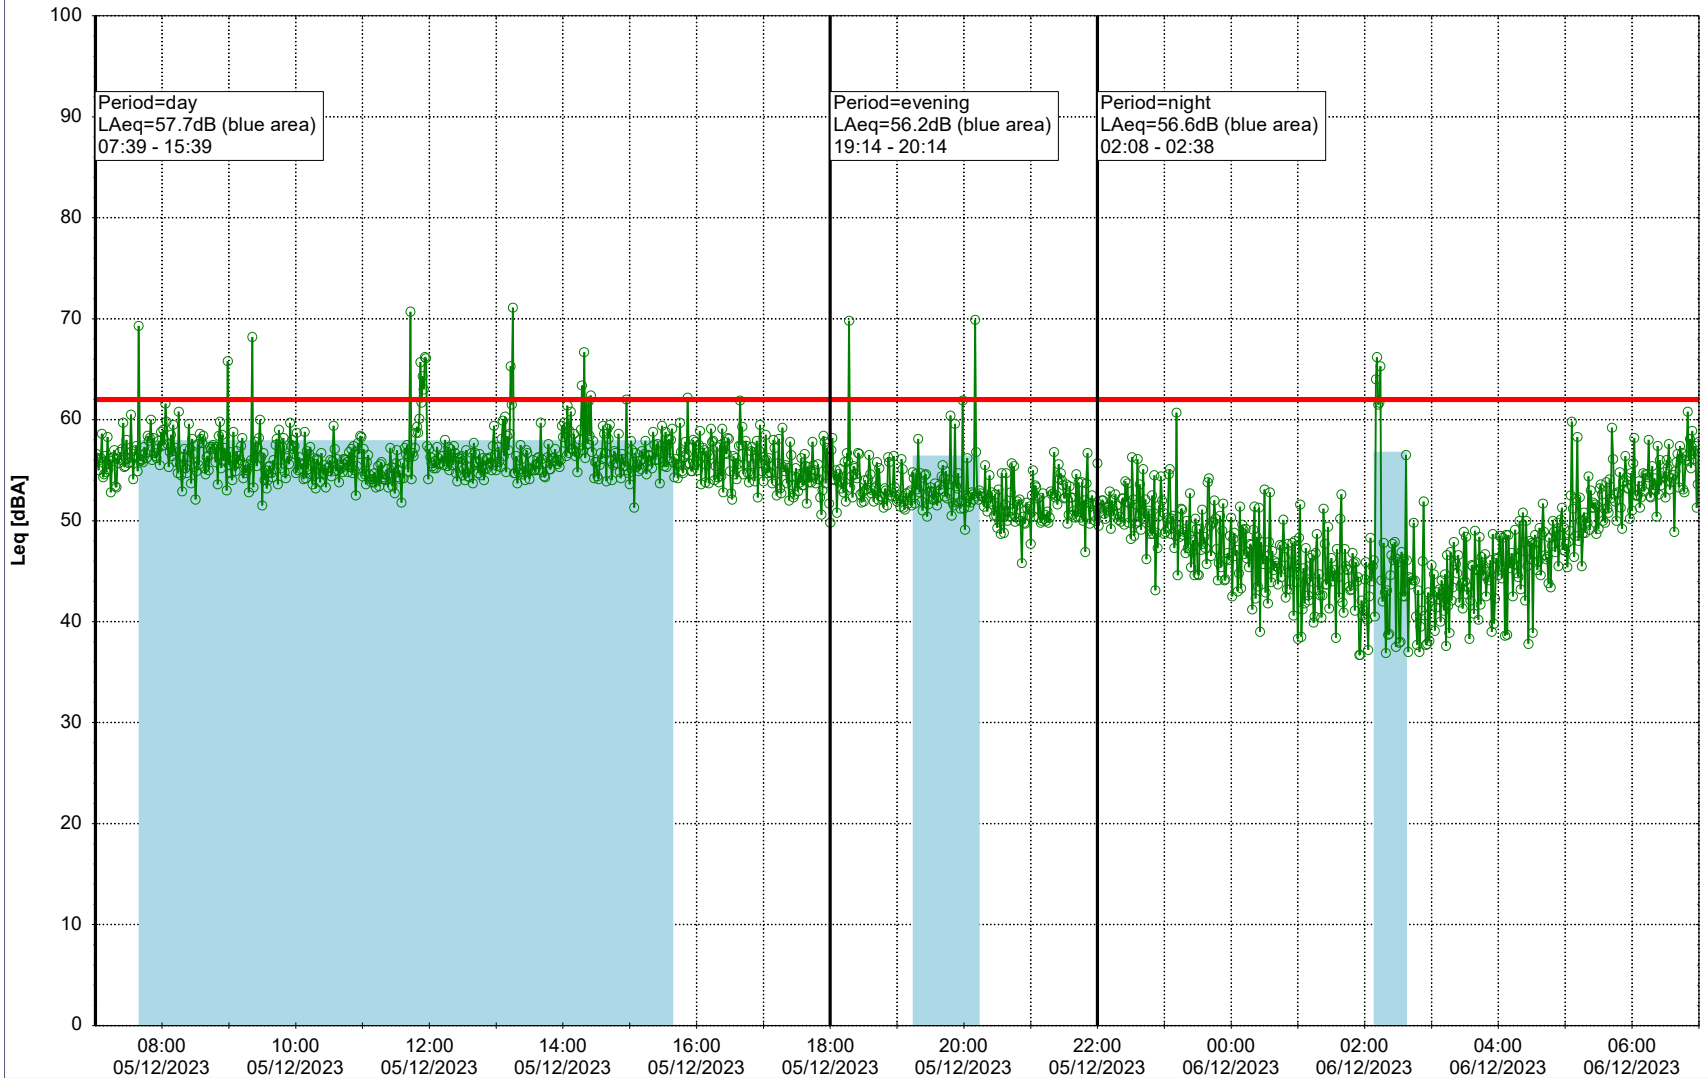

Project: Kronos Sydhavnen
Construction: Gåsebæk
Location: N-V

Remarks

...

Noise Time Related Diagram

04/12/2023
05/12/2023

○○○ GAB_NS01

Project: Kronos Sydhavnen
Construction: Gåsebæk
Location: N-V

Remarks

...

Noise Time Related Diagram

05/12/2023
06/12/2023

○○○ GAB_NS01

Project: Kronos Sydhavnen
Construction: Gåsebæk
Location: N-V

Plan View

Remarks

...

Noise Time Related Diagram

06/12/2023
07/12/2023

○○○ GAB_NS01

Project: Kronos Sydhavnen
Construction: Gåsebæk
Location: N-V

Plan View

Remarks

...

Noise Time Related Diagram

Project: Kronos Sydhavnen
Construction: Gåsebæk
Location: N-V

10/12/2023
11/12/2023

Plan View

Remarks

...

Noise Time Related Diagram

○○○ GAB_NS01