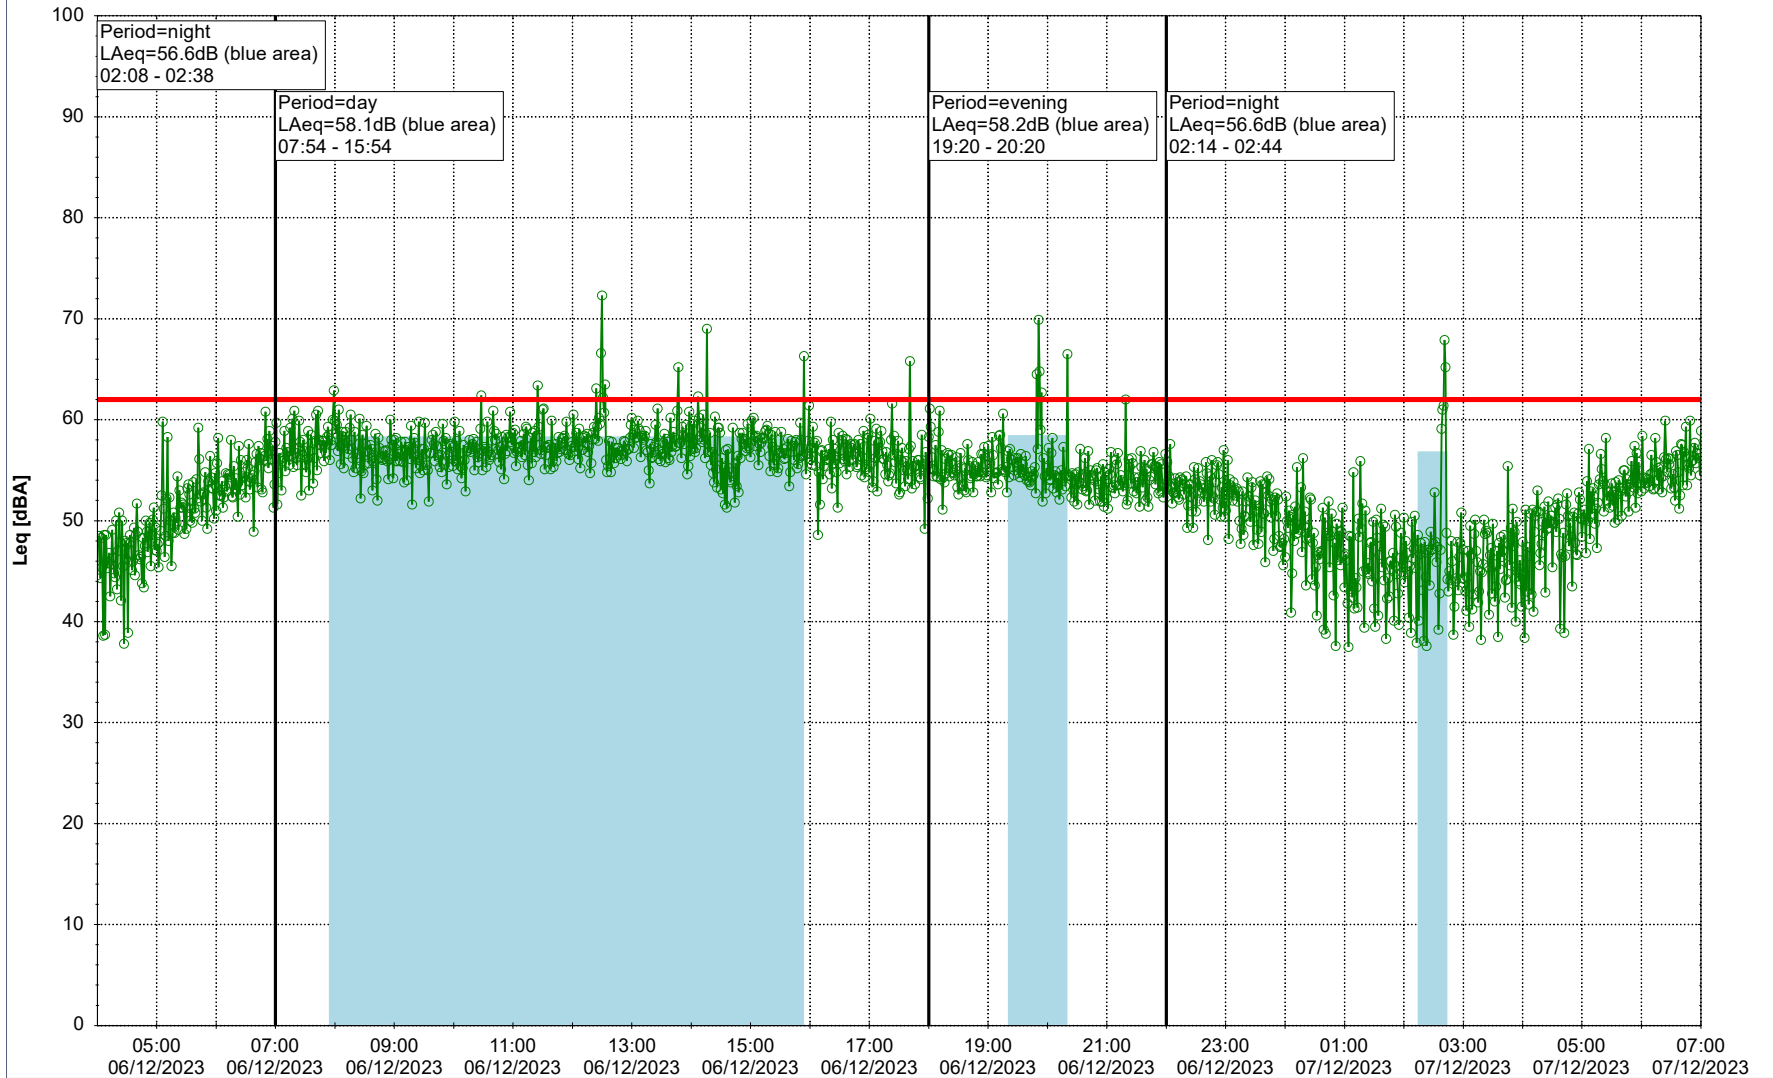

...

Noise Time Related Diagram

05/12/2023
06/12/2023

○○○ GAB_NS01

Project: Kronos Sydhavnen
Construction: Gåsebæk
Location: N-V

Plan View

Remarks

...

Noise Time Related Diagram

06/12/2023
07/12/2023

○○○ GAB_NS01

Project: Kronos Sydhavnen
Construction: Gåsebæk
Location: N-V

Plan View

Remarks

...

Noise Time Related Diagram

07/12/2023
08/12/2023

○○○ GAB_NS01

Project: Kronos Sydhavnen
Construction: Gåsebæk
Location: N-V

Plan View

Remarks

...

Noise Time Related Diagram

08/12/2023
09/12/2023

Project: Kronos Sydhavnen
Construction: Gåsebæk
Location: N-V

10/12/2023
11/12/2023

Plan View

Remarks

...

Noise Time Related Diagram

○○○ GAB_NS01