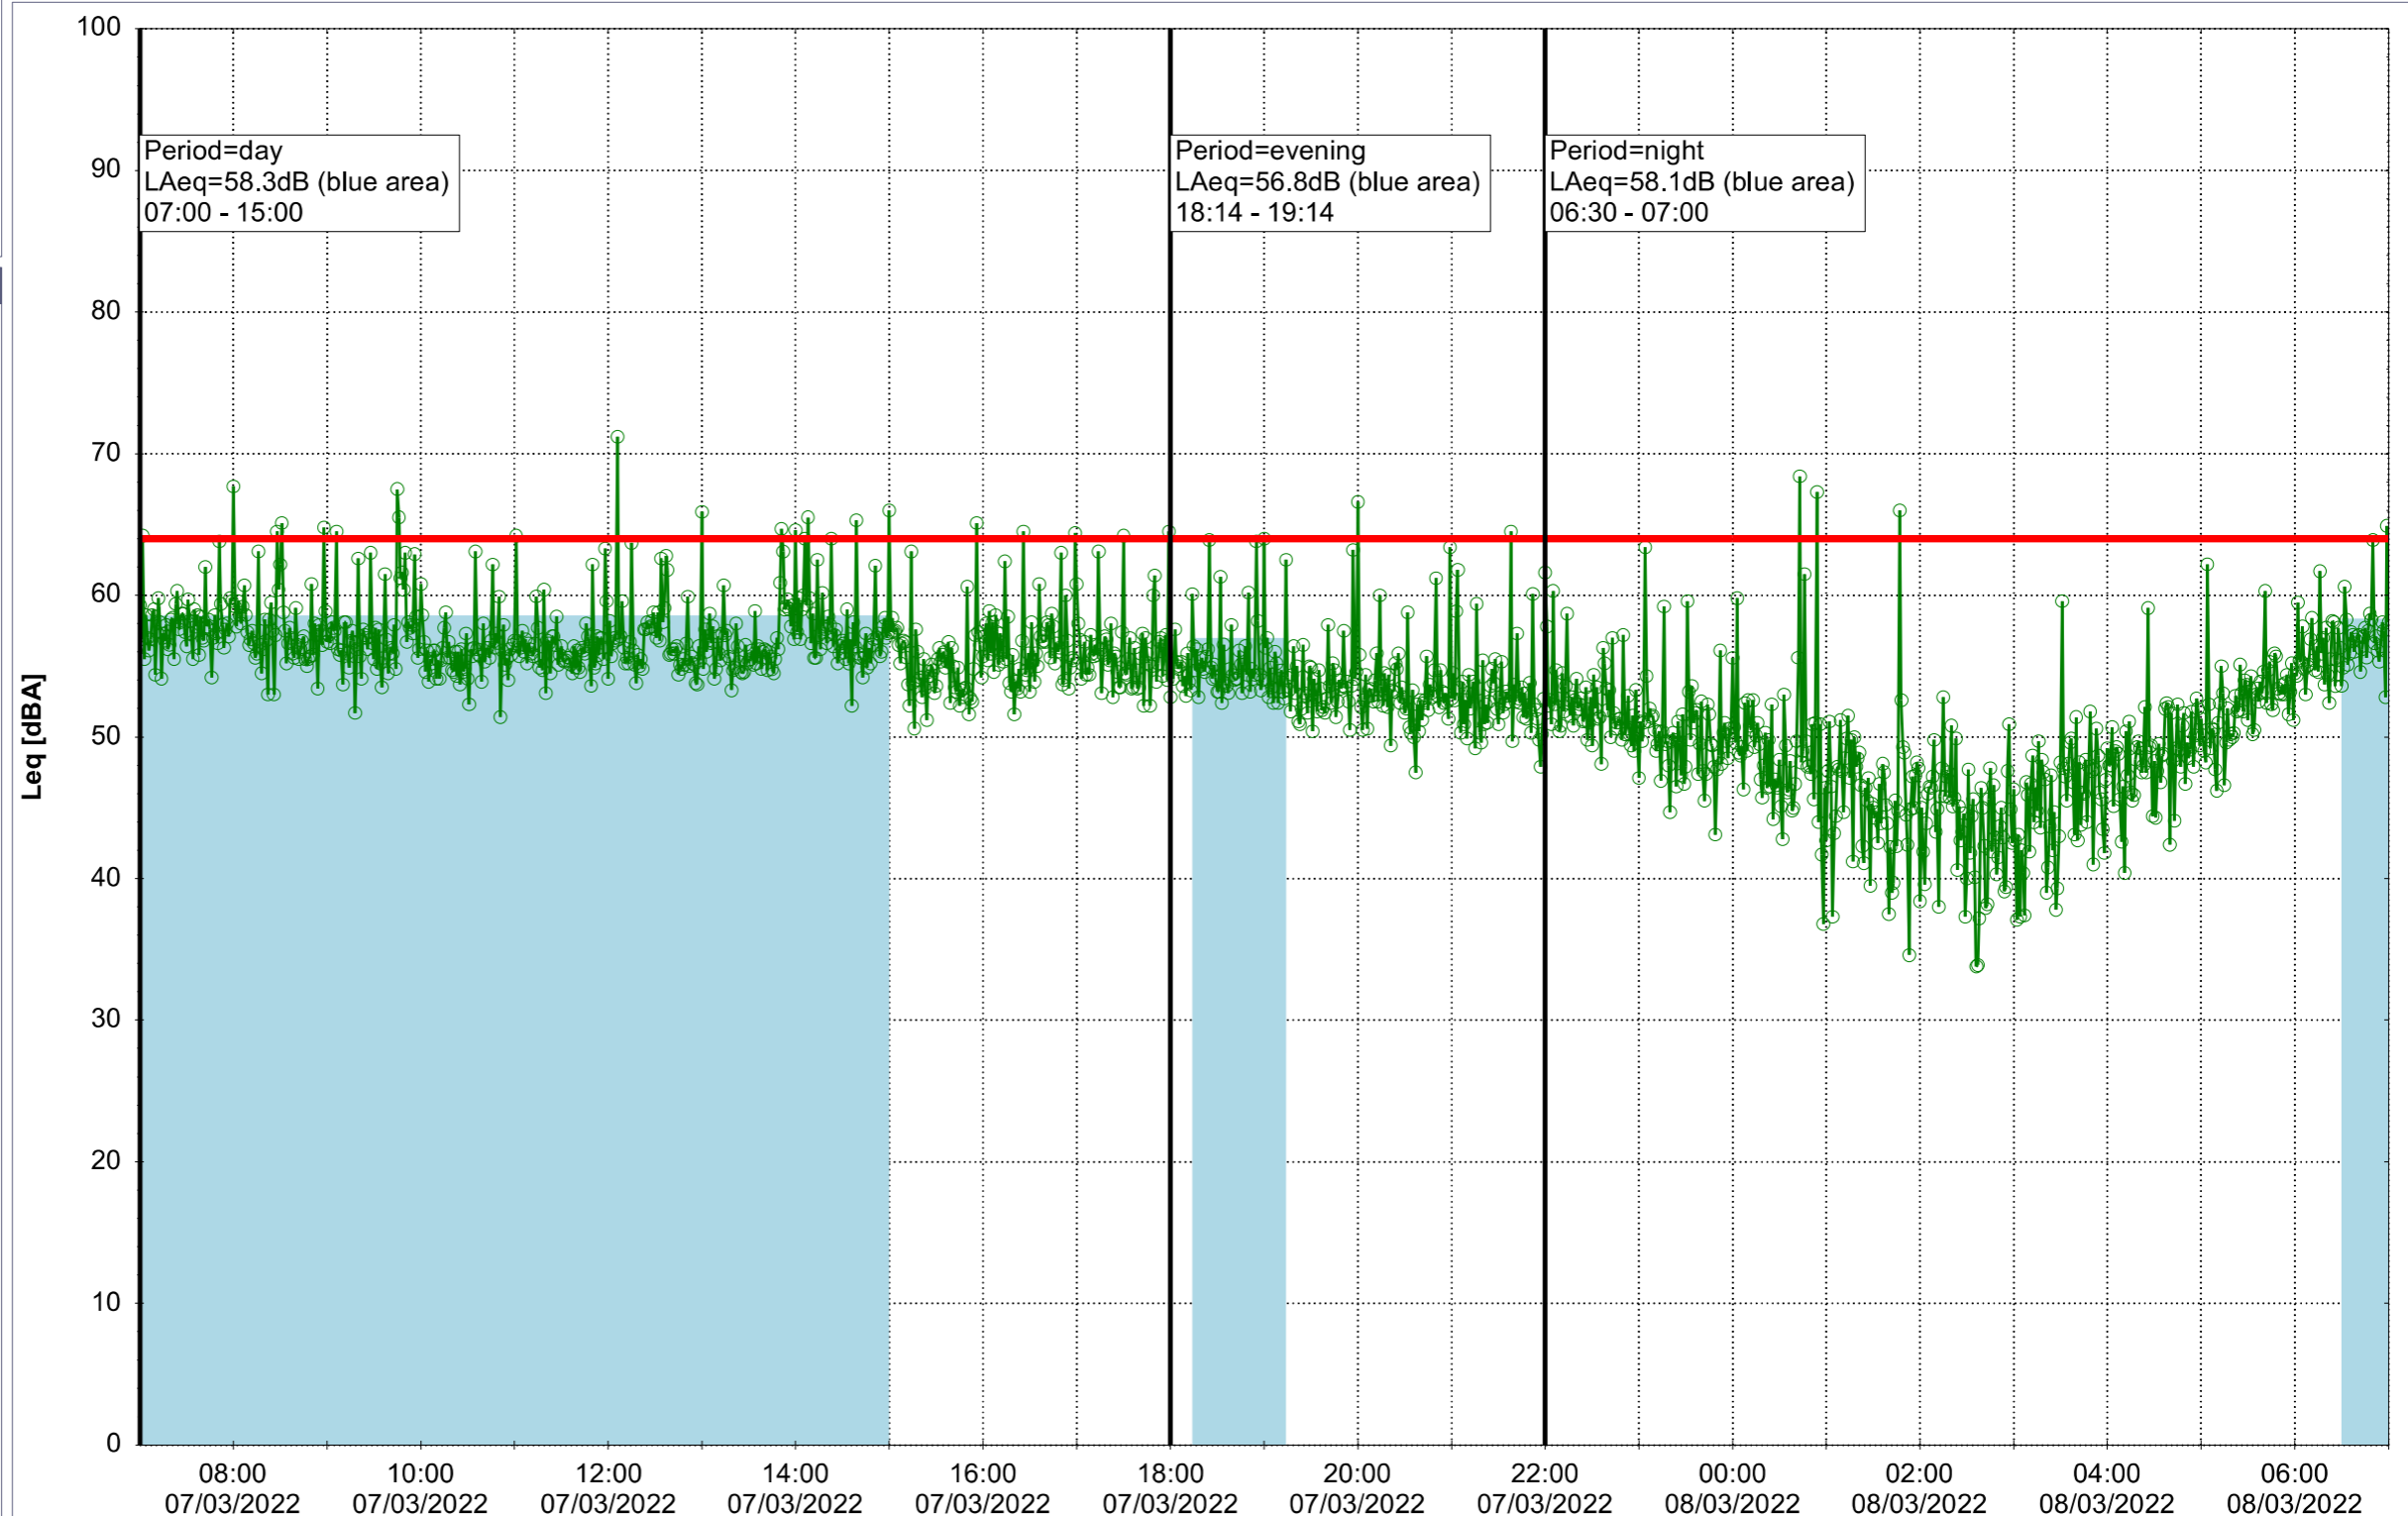

Project: Kronos Sydhavnen  
Construction: Gåsebæk  
Location: N-V

Plan View

Remarks

...

### Noise Time Related Diagram

07/03/2022  
08/03/2022

○○○ GAB\_NS01

Project: Kronos Sydhavnen  
Construction: Gåsebæk  
Location: N-V

Plan View

### Noise Time Related Diagram

08/03/2022  
09/03/2022

○○○ GAB\_NS01

Remarks

- Tegholmen

Project: Kronos Sydhavnen  
Construction: Gåsebæk  
Location: N-V

Plan View

Remarks