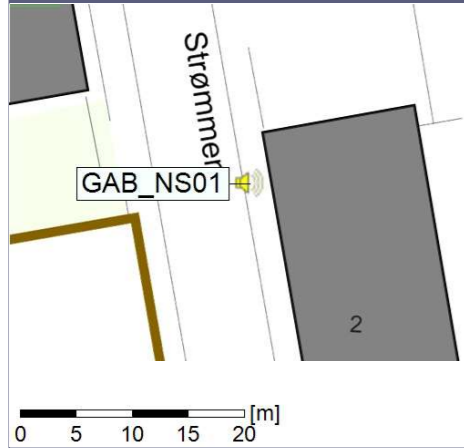

Project: Kronos Sydhavnen  
Construction: Gåsebæk  
Location: N-V

Plan View

Remarks

...