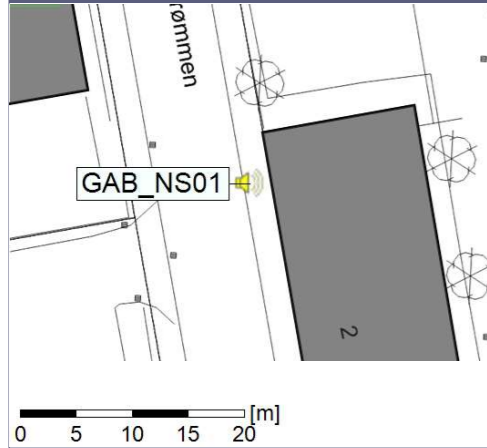

### Noise Time Related Diagram

08/03/2022  
09/03/2022

○○○ GAB\_NS01

Remarks

- Tegholmen

Project: Kronos Sydhavnen  
Construction: Gåsebæk  
Location: N-V

Plan View

Remarks