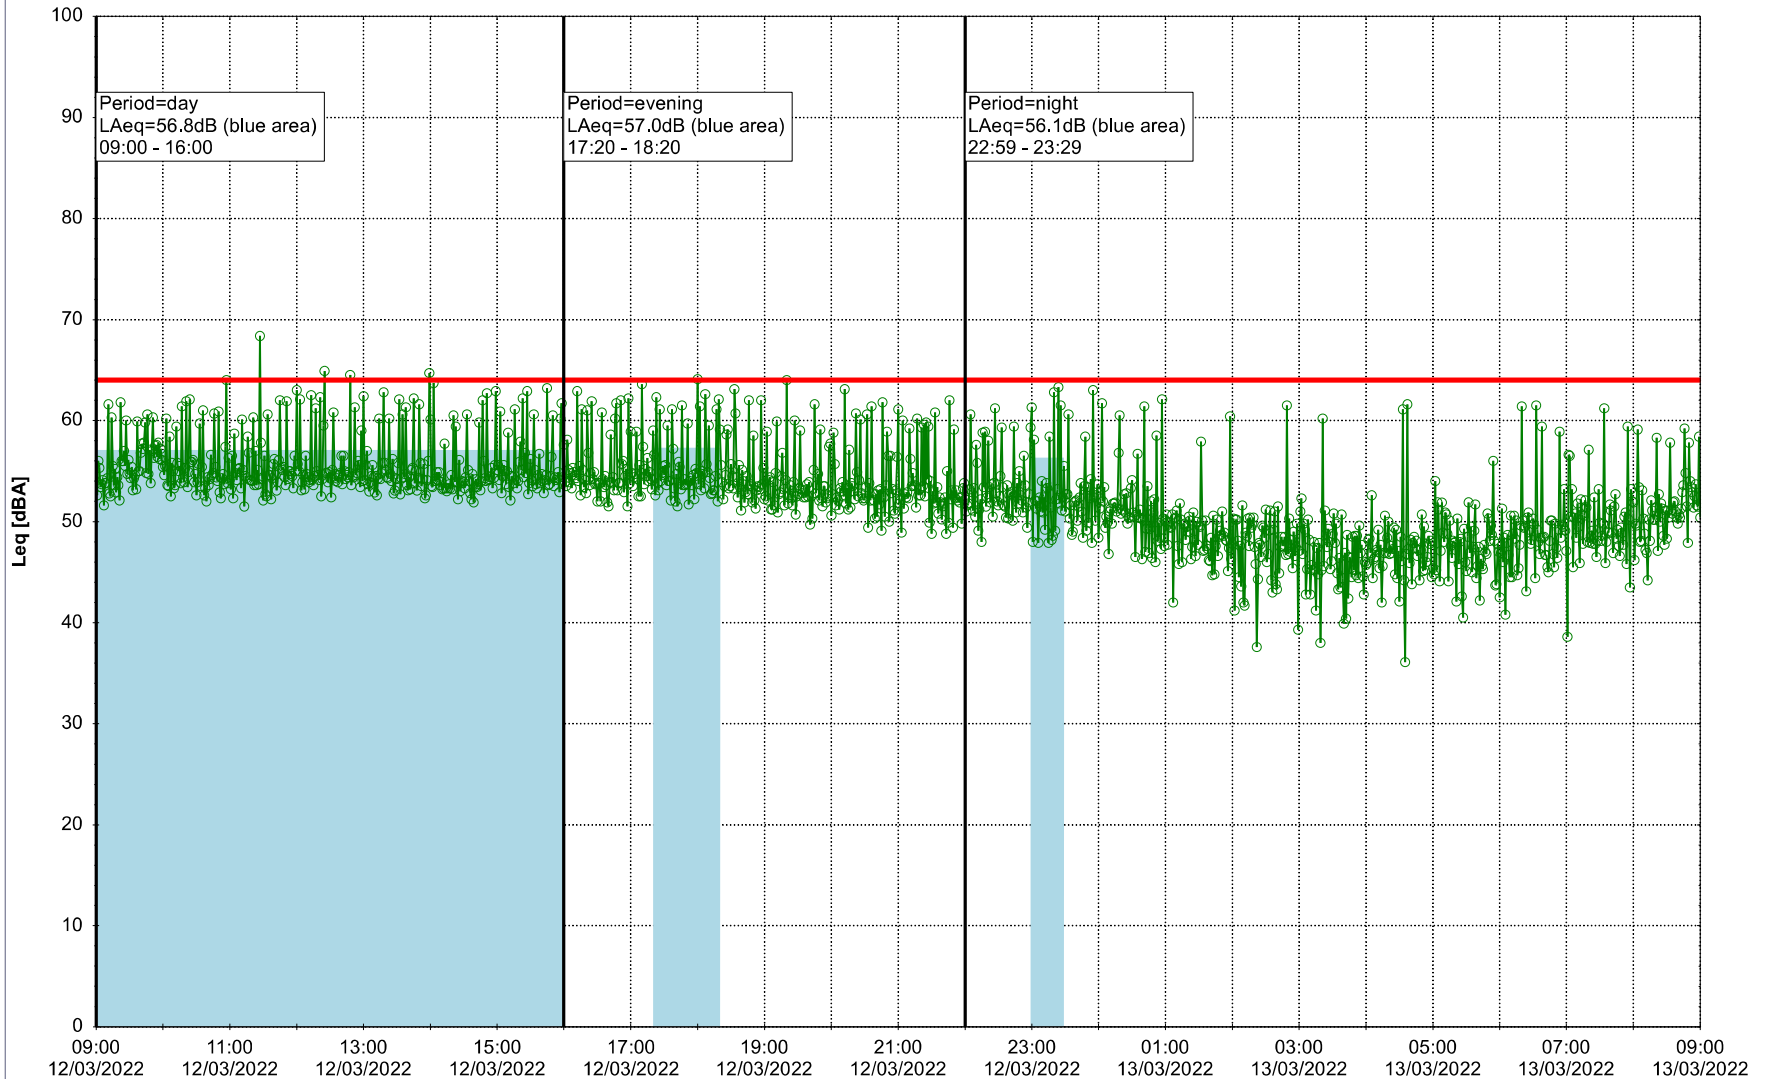

Noise Time Related Diagram

12/03/2022
13/03/2022

○○○ GAB_NS01