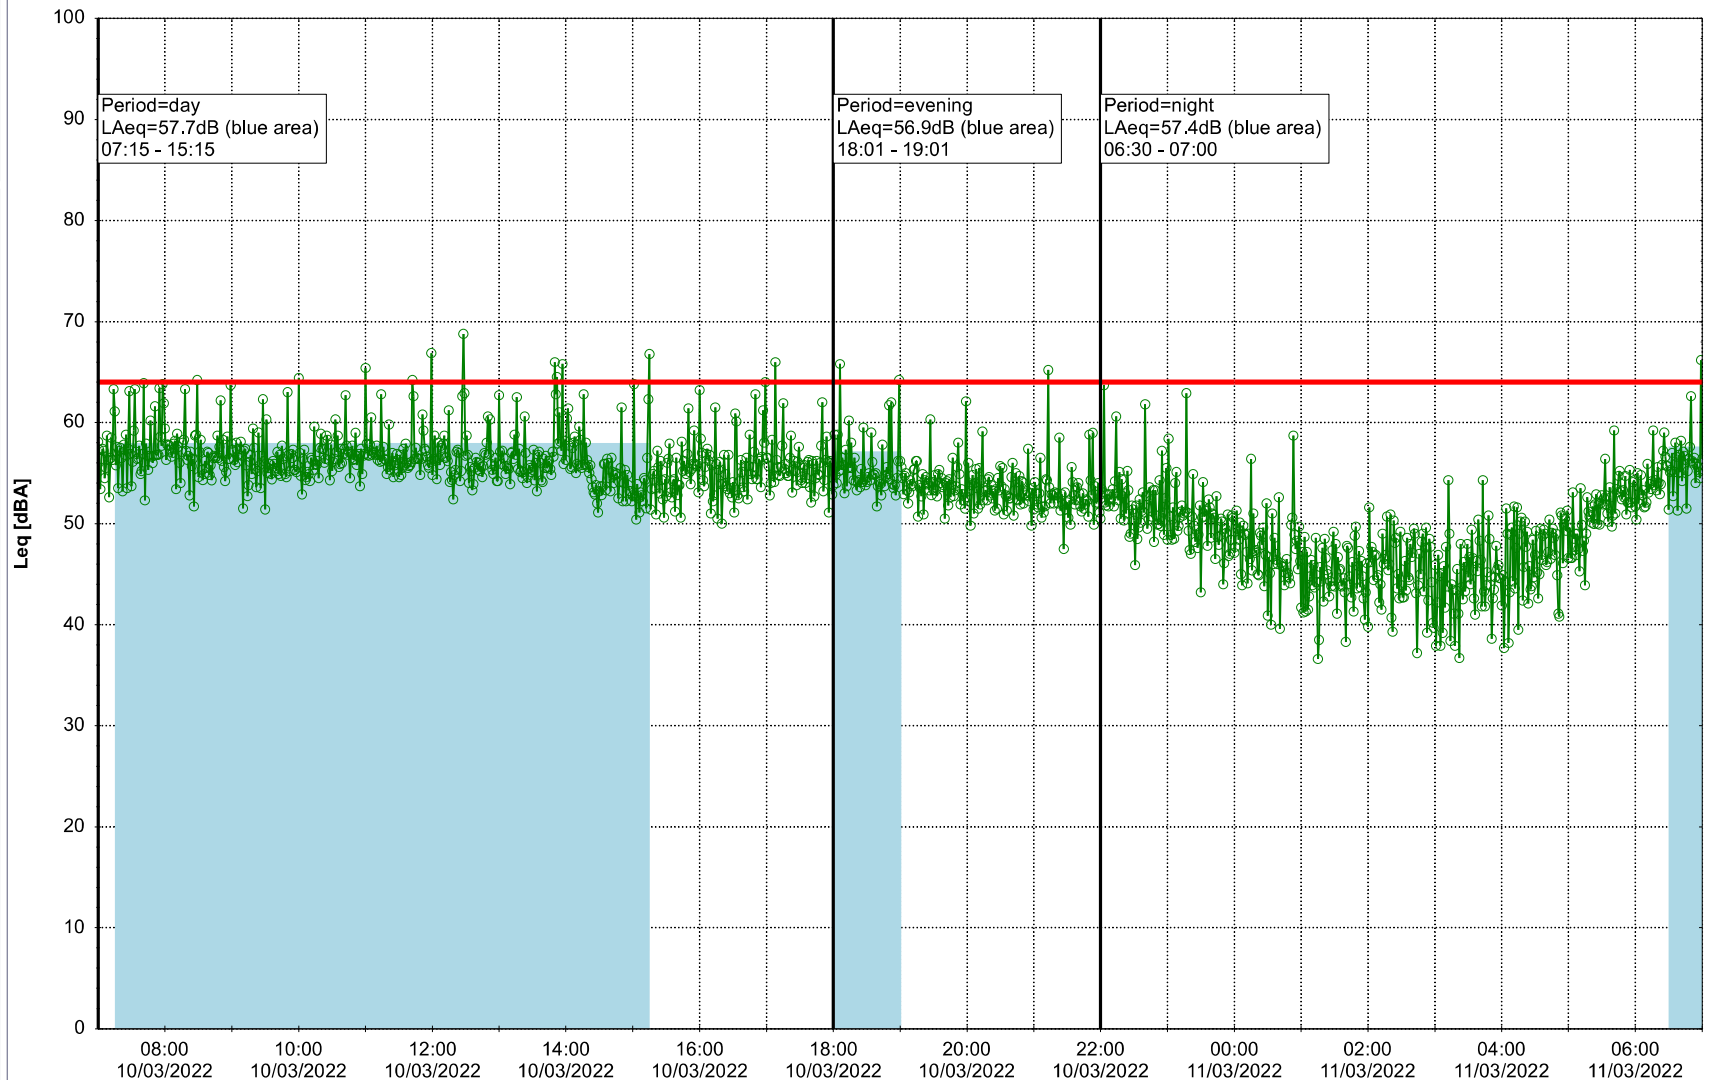

Noise Time Related Diagram

10/03/2022
11/03/2022

○○○ GAB_NS01