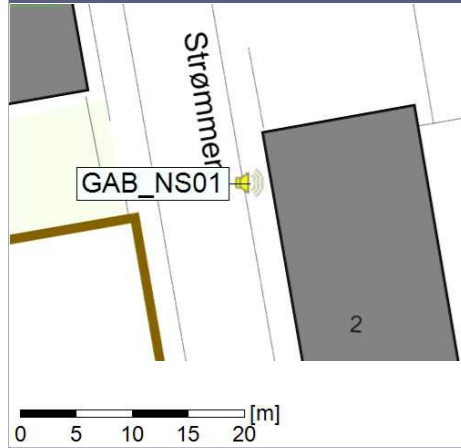

### Noise Time Related Diagram

08/03/2022  
09/03/2022

○○○ GAB\_NS01

Remarks

- Tegholmen

Project: Kronos Sydhavnen  
Construction: Gåsebæk  
Location: N-V

Plan View

Remarks