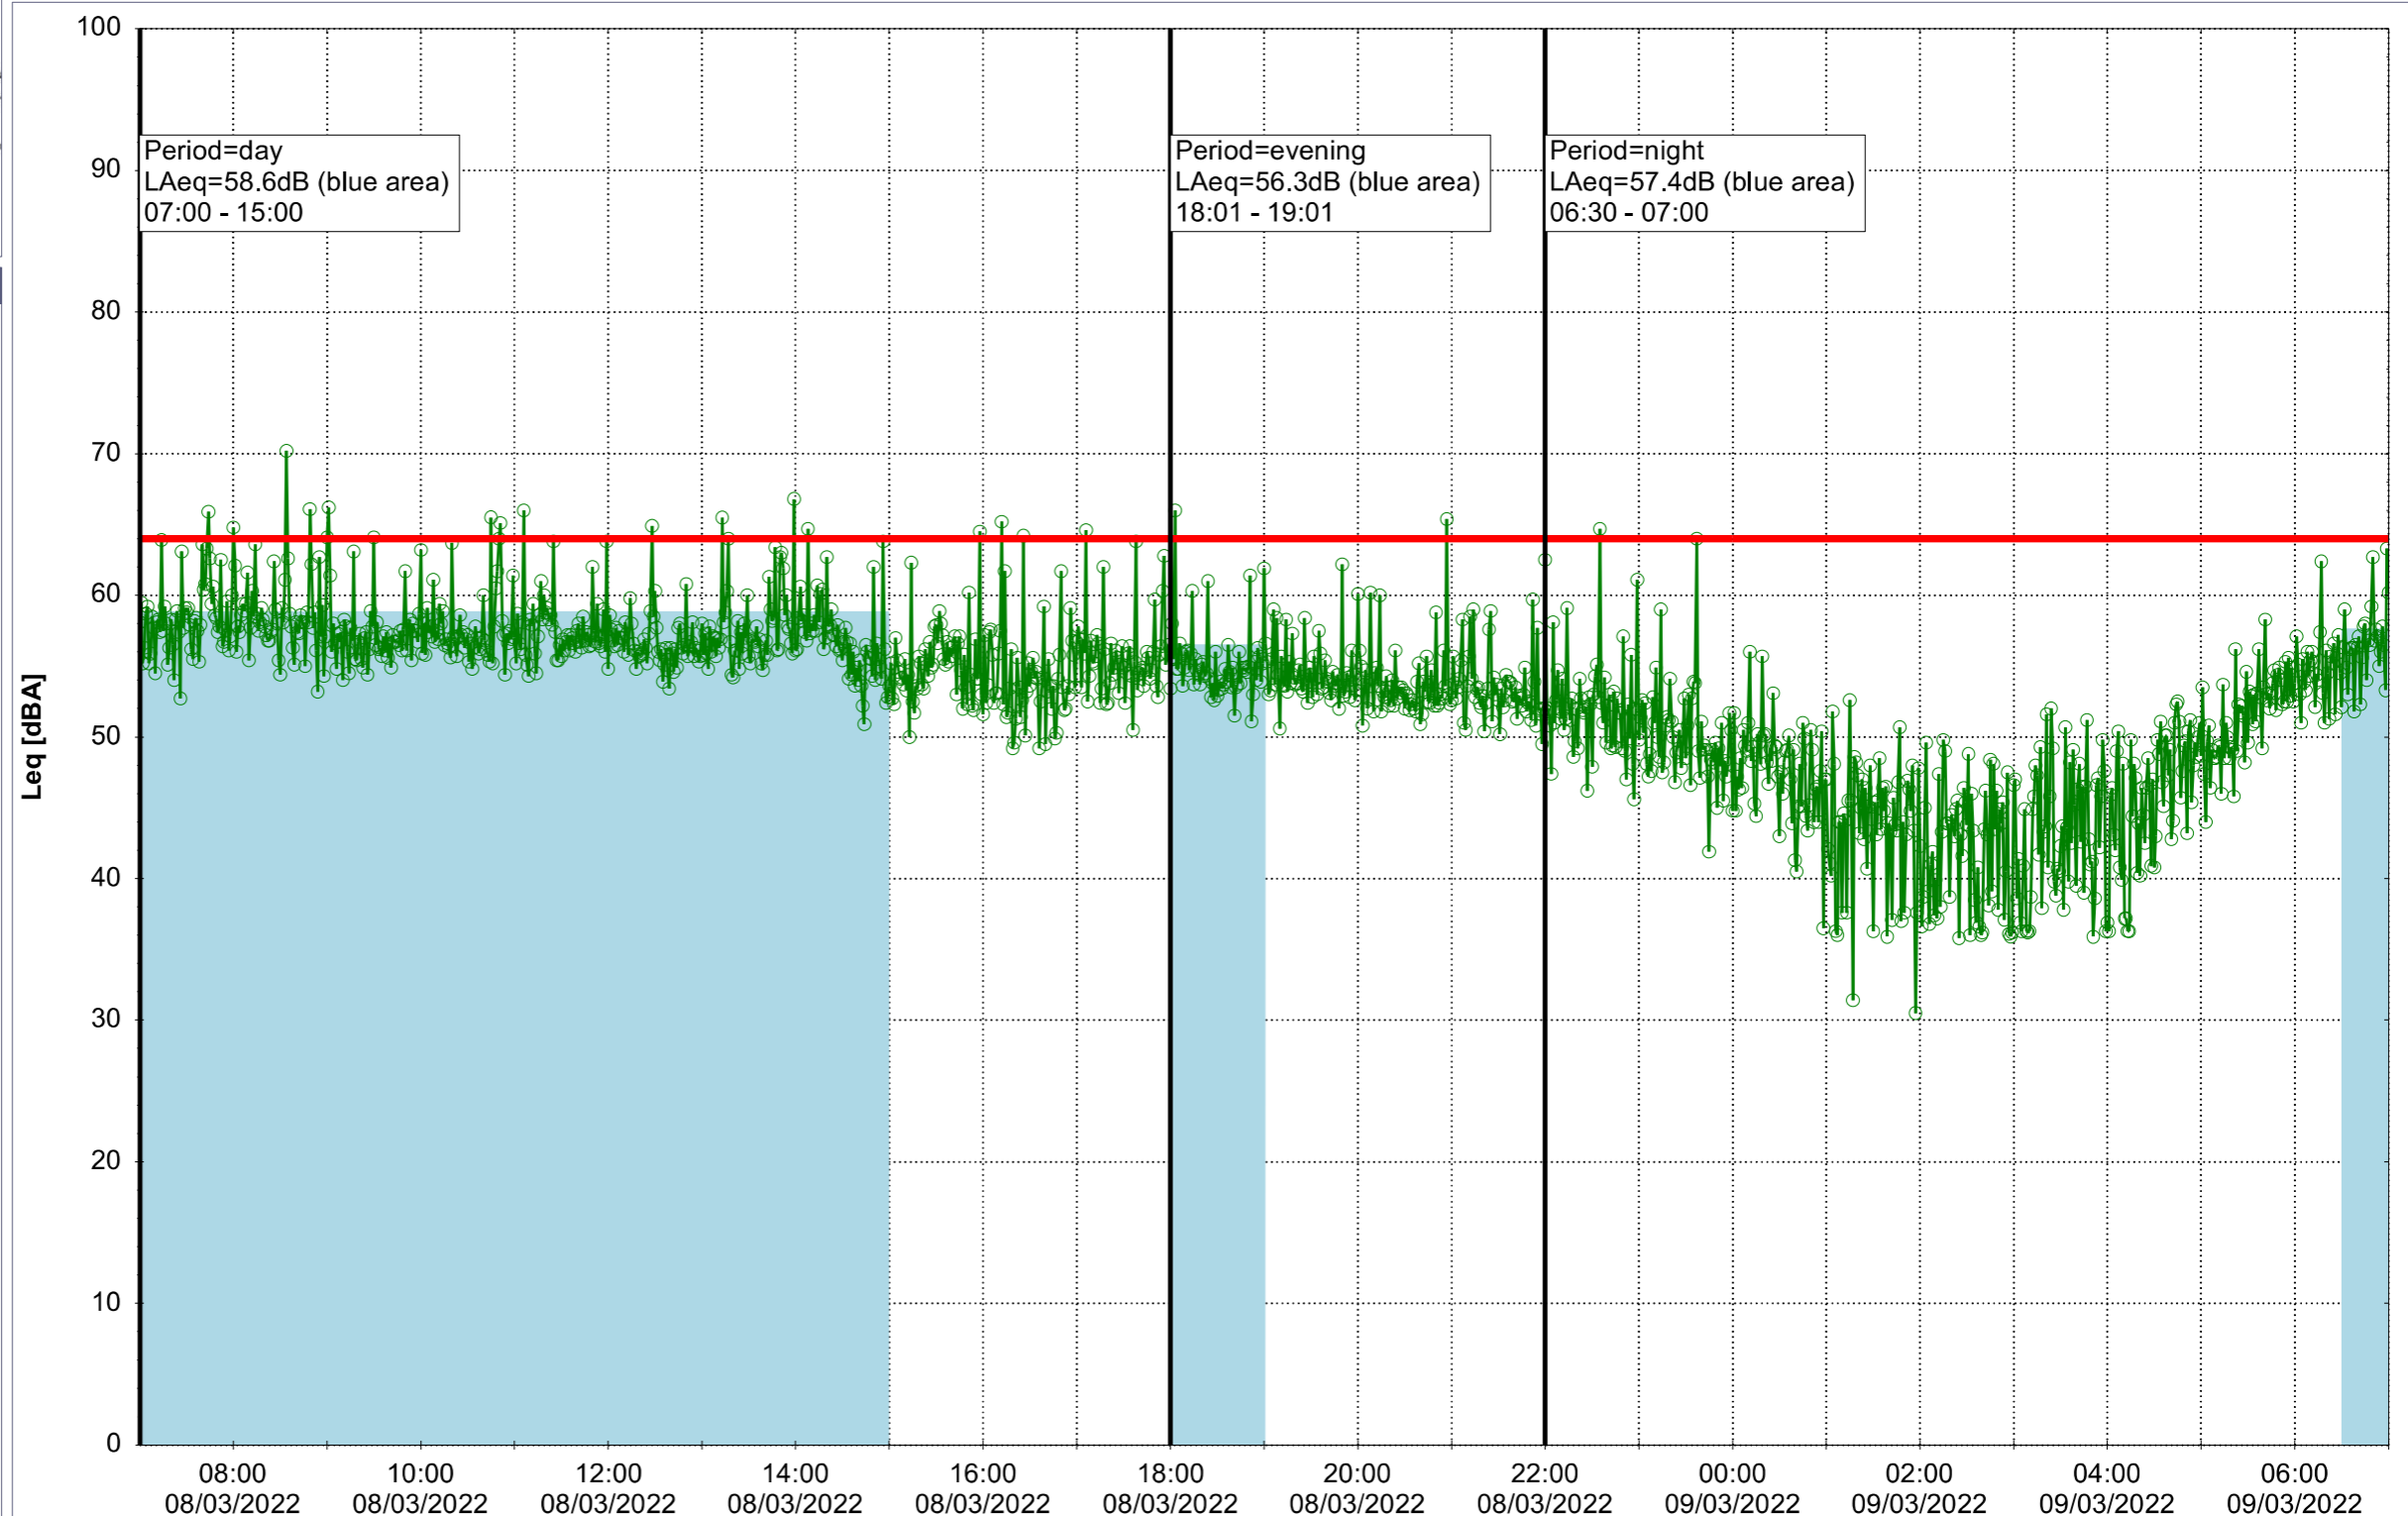

### Noise Time Related Diagram

07/03/2022  
08/03/2022

○○○ GAB\_NS01

Project: Kronos Sydhavnen  
Construction: Gåsebæk  
Location: N-V

Plan View

### Noise Time Related Diagram

08/03/2022  
09/03/2022

○○○ GAB\_NS01

Remarks

- Tegholmen

Project: Kronos Sydhavnen  
Construction: Gåsebæk  
Location: N-V

Plan View

Remarks

### Noise Time Related Diagram

09/03/2022

10/03/2022

○○○ GAB\_NS01

**Project:** Kronos Sydhavnen  
**Construction:** Gåsebæk  
**Location:** N-V

Plan View

Remarks

...