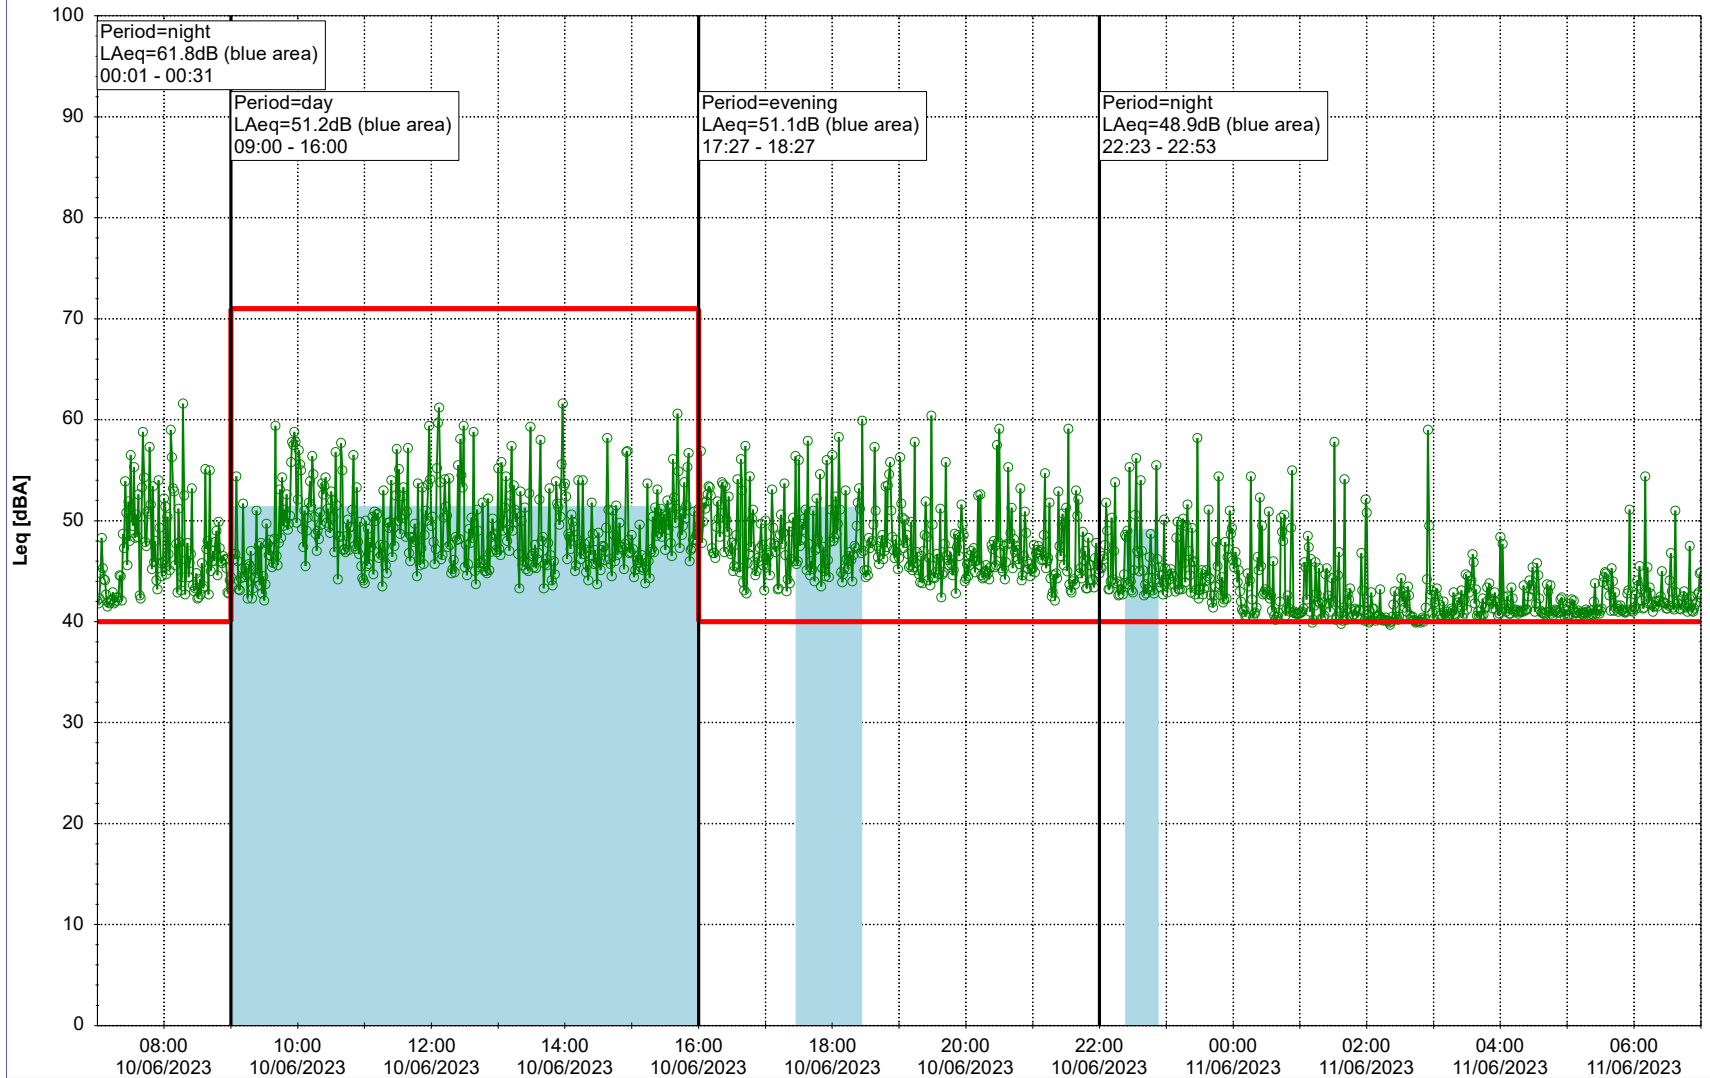

...

Noise Time Related Diagram

○ ○ ○ ○ NEL_NS01

Project: Kronos Sydhavnen
Construction: Ny Ellebjerg
Location: N-V

Plan View

Remarks

...

Noise Time Related Diagram

10/06/2023
11/06/2023

○○○○ NEL_NS01

Project: Kronos Sydhavnen
Construction: Ny Ellebjerg
Location: N-V

Plan View

Remarks

...

Noise Time Related Diagram

11/06/2023