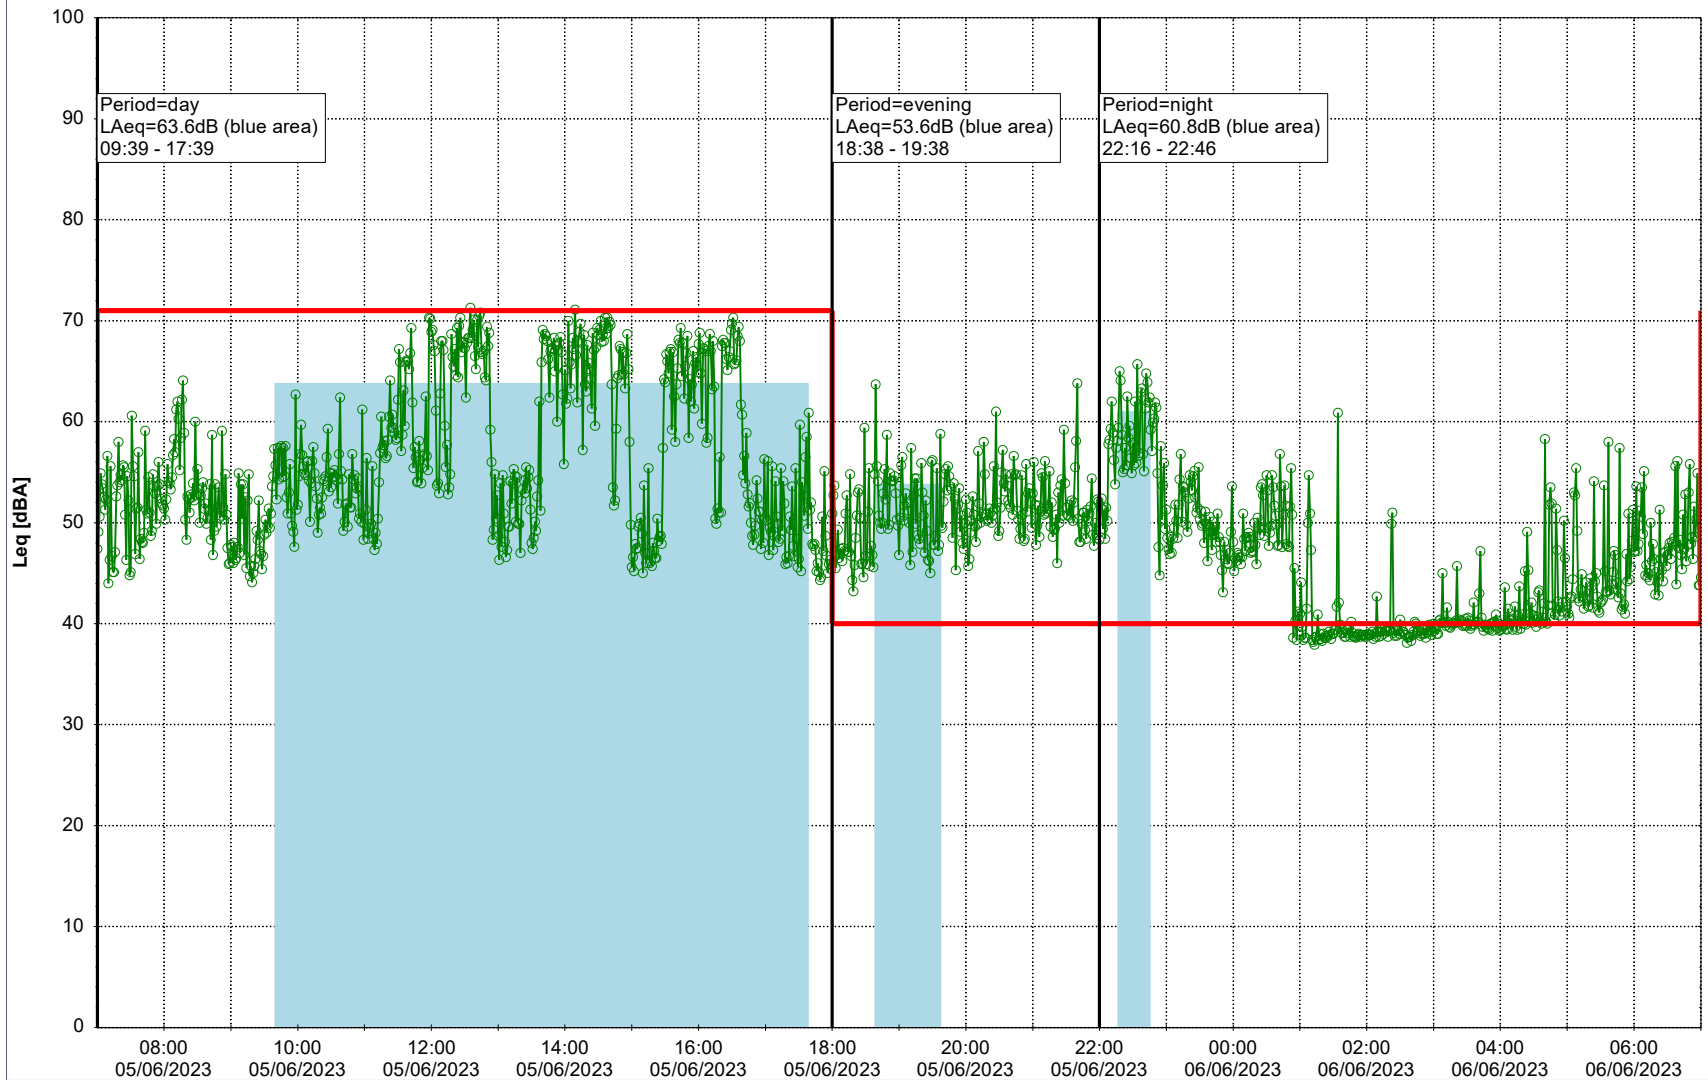

Project: Kronos Sydhavnen
Construction: Ny Ellebjerg
Location: N-V

Plan View

Remarks

...

Noise Time Related Diagram

05/06/2023
06/06/2023

○○○ NEL_NS01

Project: Kronos Sydhavnen
Construction: Ny Ellebjerg
Location: N-V

Plan View

Remarks

...

Noise Time Related Diagram

06/06/2023
07/06/2023

○ ○ ○ ○ NEL_NS01

Project: Kronos Sydhavnen
Construction: Ny Ellebjerg
Location: N-V

Plan View

Remarks

...

Noise Time Related Diagram

07/06/2023
08/06/2023

○ ○ ○ NEL_NS01

Project: Kronos Sydhavnen
Construction: Ny Ellebjerg
Location: N-V

Plan View

Remarks

...

Noise Time Related Diagram

○ ○ ○ ○ NEL_NS01

Project: Kronos Sydhavnen
Construction: Ny Ellebjerg
Location: N-V

Plan View

Remarks

...

Noise Time Related Diagram