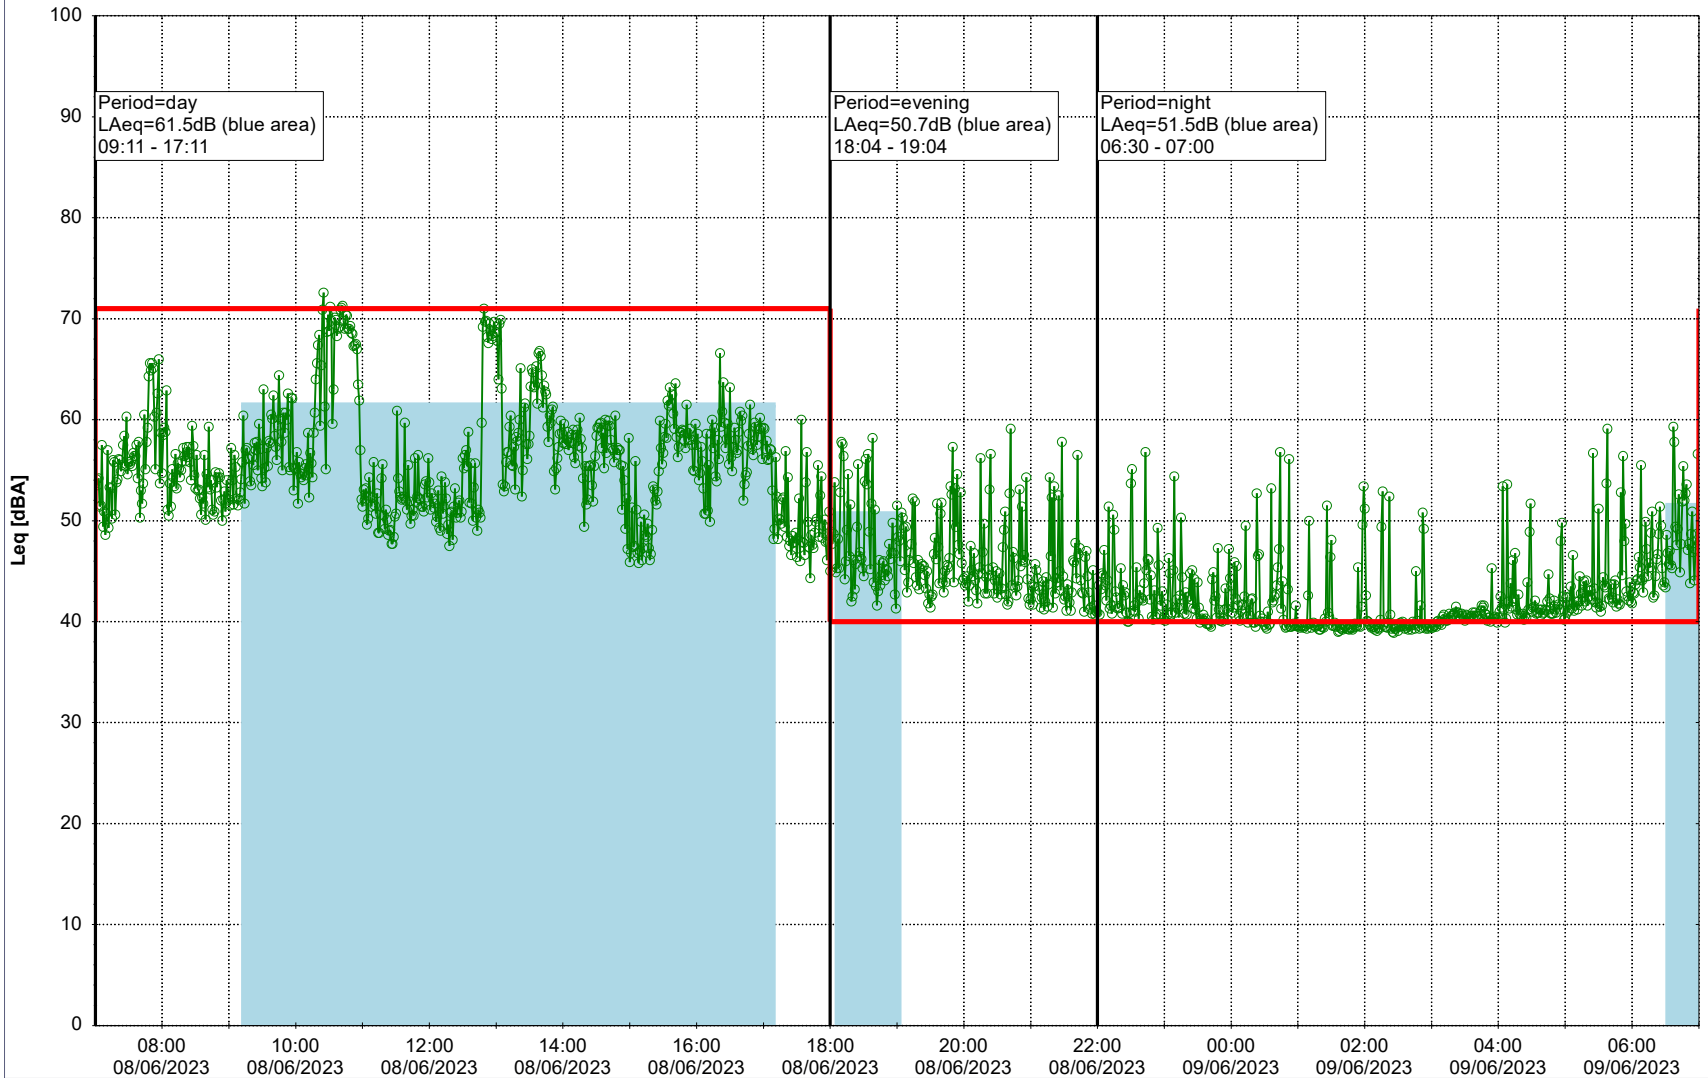

Remarks

...

Noise Time Related Diagram

07/06/2023
08/06/2023

○ ○ ○ NEL_NS01

Project: Kronos Sydhavnen
Construction: Ny Ellebjerg
Location: N-V

Plan View

Remarks

...

Noise Time Related Diagram

08/06/2023
09/06/2023

○ ○ ○ ○ NEL_NS01

Project: Kronos Sydhavnen
Construction: Ny Ellebjerg
Location: N-V

09/06/2023
10/06/2023

Plan View

Remarks

...

Noise Time Related Diagram

○ ○ ○ ○ NEL_NS01

Project: Kronos Sydhavnen
Construction: Ny Ellebjerg
Location: N-V

Plan View

Remarks

...

Noise Time Related Diagram