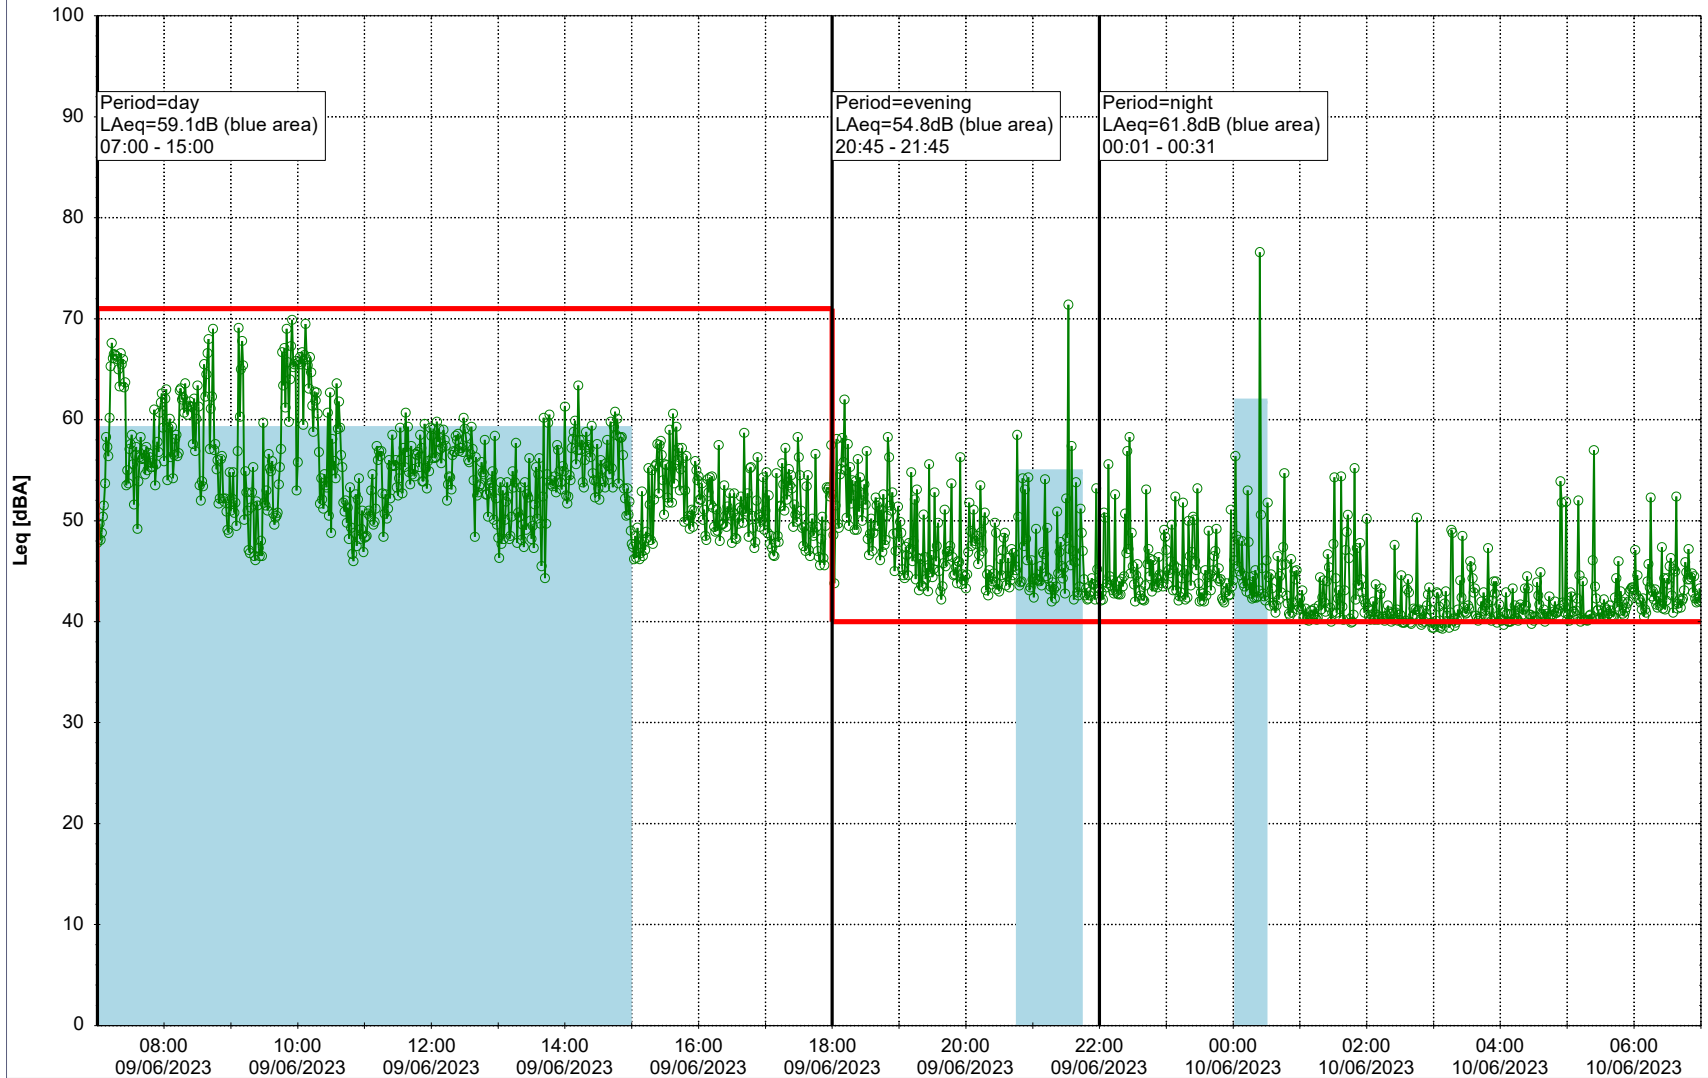

...

Noise Time Related Diagram

08/06/2023
09/06/2023

○ ○ ○ ○ NEL_NS01

Project: Kronos Sydhavnen
Construction: Ny Ellebjerg
Location: N-V

09/06/2023
10/06/2023

Plan View

Remarks

...

Noise Time Related Diagram

○ ○ ○ ○ NEL_NS01

Project: Kronos Sydhavnen
Construction: Ny Ellebjerg
Location: N-V

Plan View

Remarks

...

Noise Time Related Diagram

10/06/2023
11/06/2023

○○○○ NEL_NS01

Project: Kronos Sydhavnen
Construction: Ny Ellebjerg
Location: N-V

Plan View

Remarks

...

Noise Time Related Diagram

11/06/2023