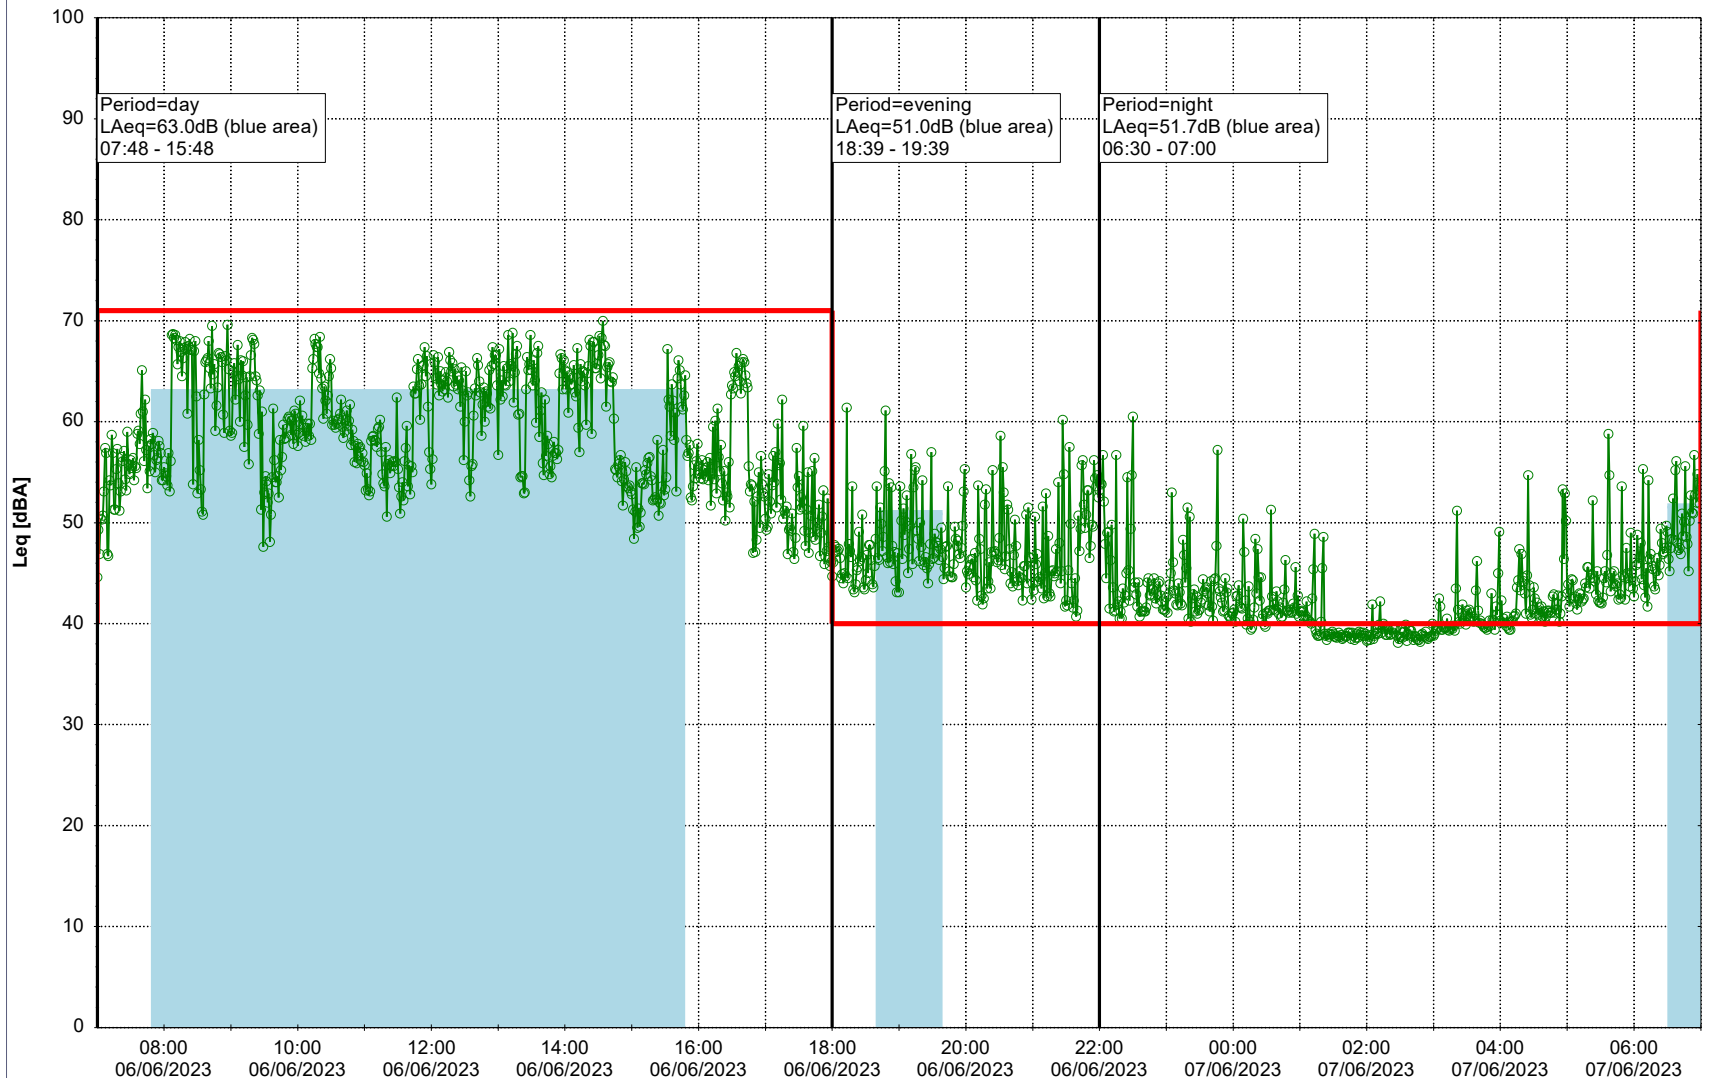

Plan View

Remarks

...

Noise Time Related Diagram

06/06/2023
07/06/2023

○ ○ ○ ○ NEL_NS01

Project: Kronos Sydhavnen
Construction: Ny Ellebjerg
Location: N-V

Plan View

Remarks

...

Noise Time Related Diagram

07/06/2023
08/06/2023

○ ○ ○ NEL_NS01

Project: Kronos Sydhavnen
Construction: Ny Ellebjerg
Location: N-V

Plan View

Remarks

...

Noise Time Related Diagram

08/06/2023
09/06/2023

○ ○ ○ ○ NEL_NS01

Project: Kronos Sydhavnen
Construction: Ny Ellebjerg
Location: N-V

09/06/2023
10/06/2023

Plan View

Remarks

...

Noise Time Related Diagram

○ ○ ○ ○ NEL_NS01

Project: Kronos Sydhavnen
Construction: Ny Ellebjerg
Location: N-V

Plan View

Remarks

...

Noise Time Related Diagram