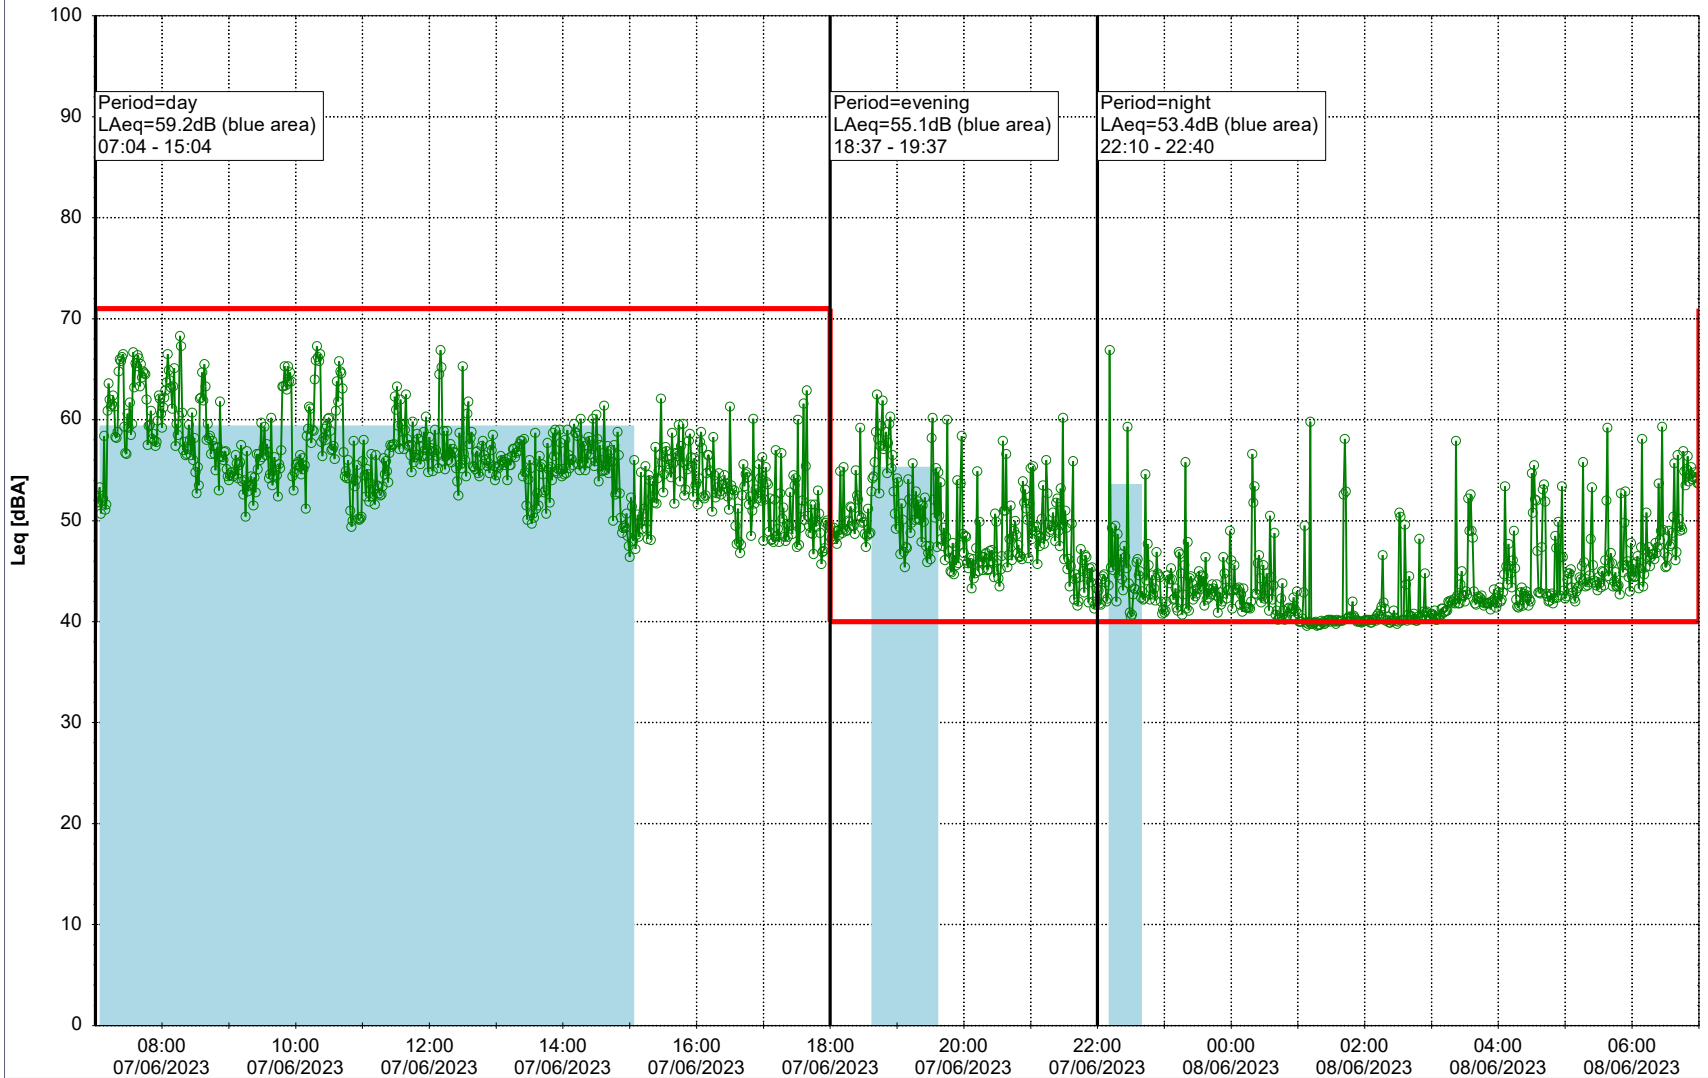

Plan View

Remarks

...

Noise Time Related Diagram

06/06/2023
07/06/2023

○ ○ ○ ○ NEL_NS01

Project: Kronos Sydhavnen
Construction: Ny Ellebjerg
Location: N-V

Plan View

Remarks

...

Noise Time Related Diagram

07/06/2023
08/06/2023

○ ○ ○ NEL_NS01

Project: Kronos Sydhavnen
Construction: Ny Ellebjerg
Location: N-V

Plan View

Remarks

...

Noise Time Related Diagram

08/06/2023
09/06/2023

○ ○ ○ ○ NEL_NS01

Project: Kronos Sydhavnen
Construction: Ny Ellebjerg
Location: N-V

09/06/2023
10/06/2023

Plan View

Remarks

...

Noise Time Related Diagram

○ ○ ○ ○ NEL_NS01

Project: Kronos Sydhavnen
Construction: Ny Ellebjerg
Location: N-V

Plan View

Remarks

...

Noise Time Related Diagram