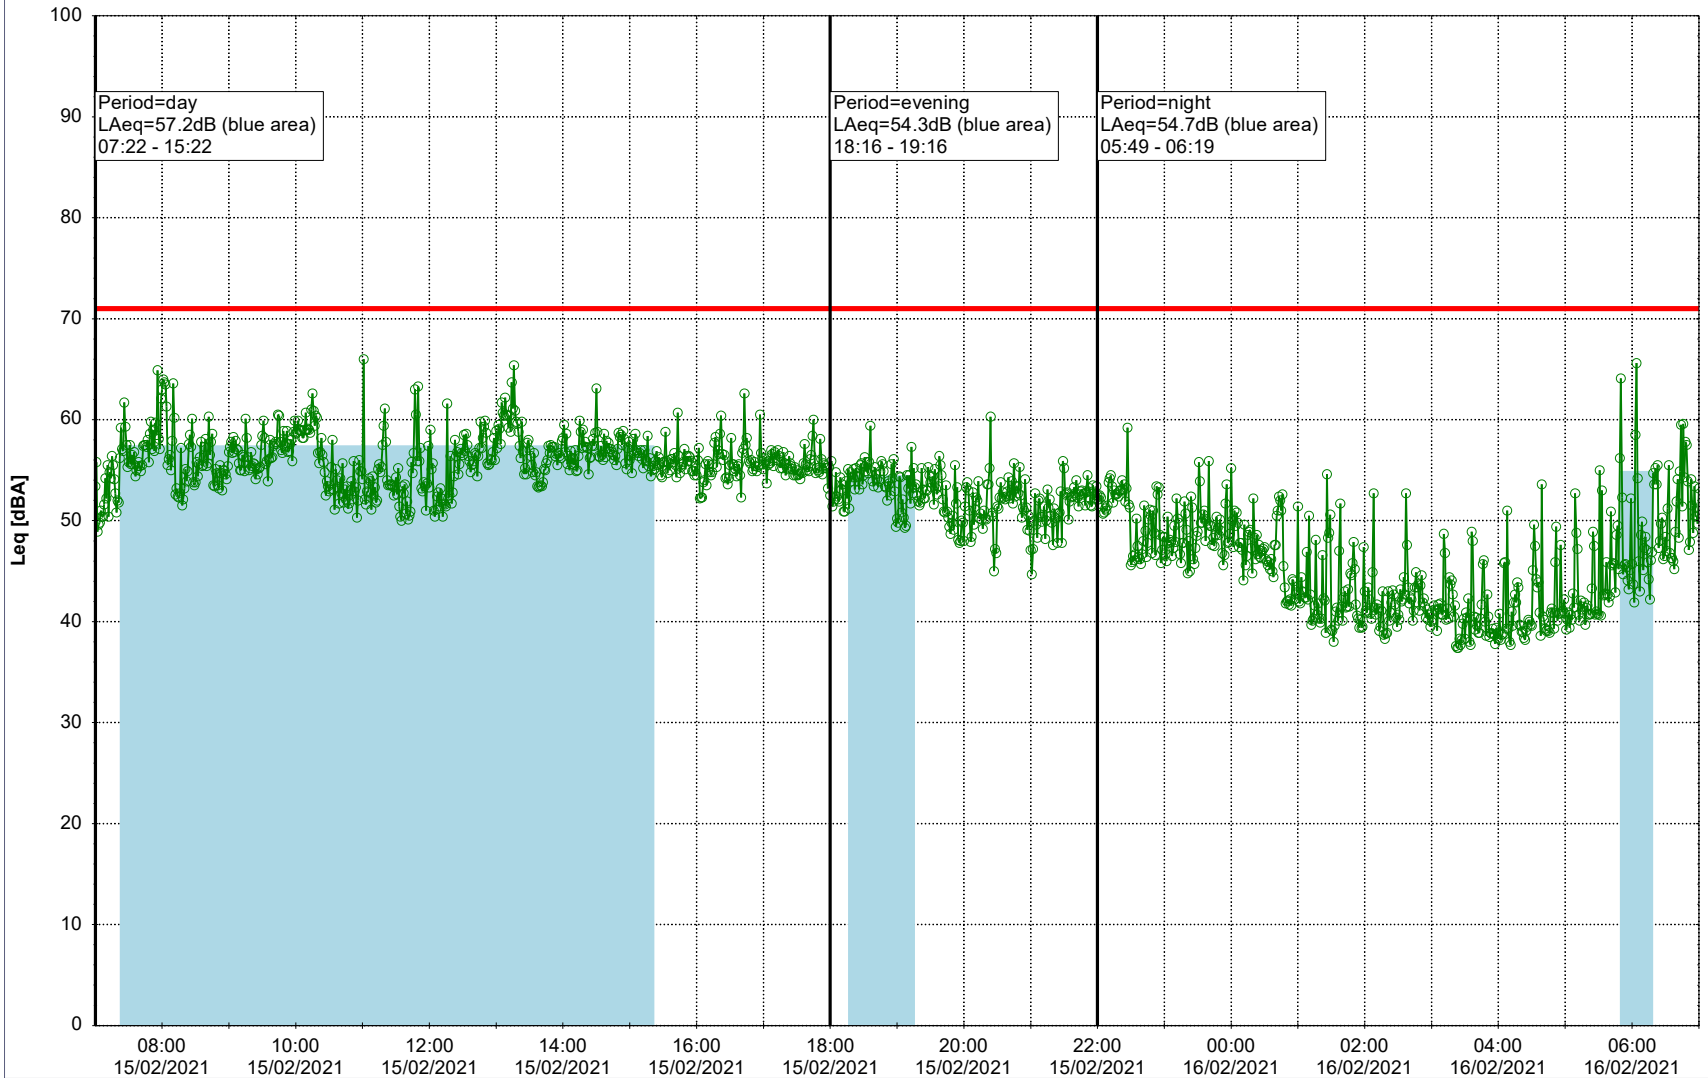

Project: Kronos Sydhavnen
Construction: Ny Ellebjerg
Location: N-V

Plan View

Remarks

...

Noise Time Related Diagram

15/02/2021
16/02/2021

○ NEL_NS01

Project: Kronos Sydhavnen
Construction: Ny Ellebjerg
Location: N-V

Plan View

Remarks

...

Noise Time Related Diagram

16/02/2021

17/02/2021

○ ○ ○ ○ NEL_NS01

Project: Kronos Sydhavnen
Construction: Ny Ellebjerg
Location: N-V

Plan View

Remarks

...

Noise Time Related Diagram

17/02/2021

18/02/2021

○ ○ ○ ○ NEL_NS01

Project: Kronos Sydhavnen
Construction: Ny Ellebjerg
Location: N-V

Plan View

Remarks

...

Noise Time Related Diagram

18/02/2021
19/02/2021

○ ○ ○ ○ NEL_NS01

Project: Kronos Sydhavnen
Construction: Ny Ellebjerg
Location: N-V

19/02/2021
20/02/2021