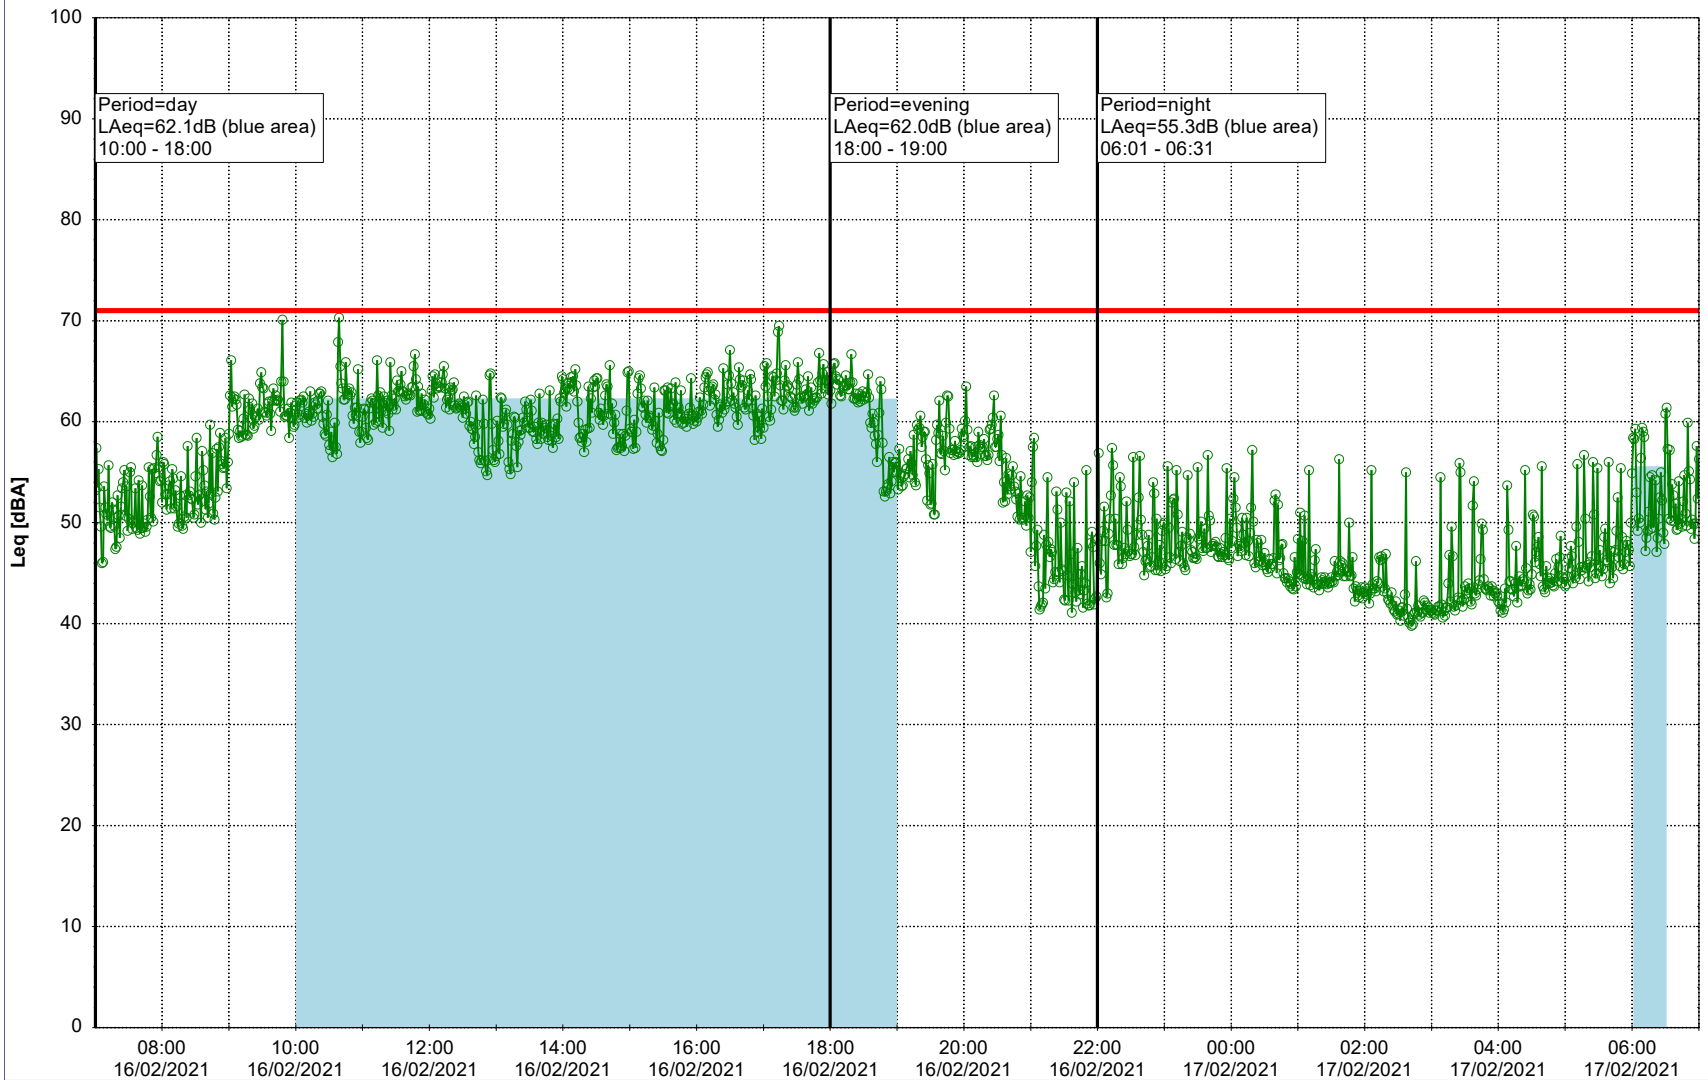

Plan View

Remarks

...

Noise Time Related Diagram

16/02/2021

17/02/2021

○ ○ ○ ○ NEL_NS01

Project: Kronos Sydhavnen
Construction: Ny Ellebjerg
Location: N-V

Plan View

Remarks

...

Noise Time Related Diagram

17/02/2021

18/02/2021

○ ○ ○ ○ NEL_NS01

Project: Kronos Sydhavnen
Construction: Ny Ellebjerg
Location: N-V

Plan View

Remarks

...

Noise Time Related Diagram

18/02/2021
19/02/2021

○ ○ ○ ○ NEL_NS01

Project: Kronos Sydhavnen
Construction: Ny Ellebjerg
Location: N-V

19/02/2021
20/02/2021

Plan View

Remarks

...

Noise Time Related Diagram

○○○ NEL_NS01

Project: Kronos Sydhavnen
Construction: Ny Ellebjerg
Location: N-V

Plan View

Remarks