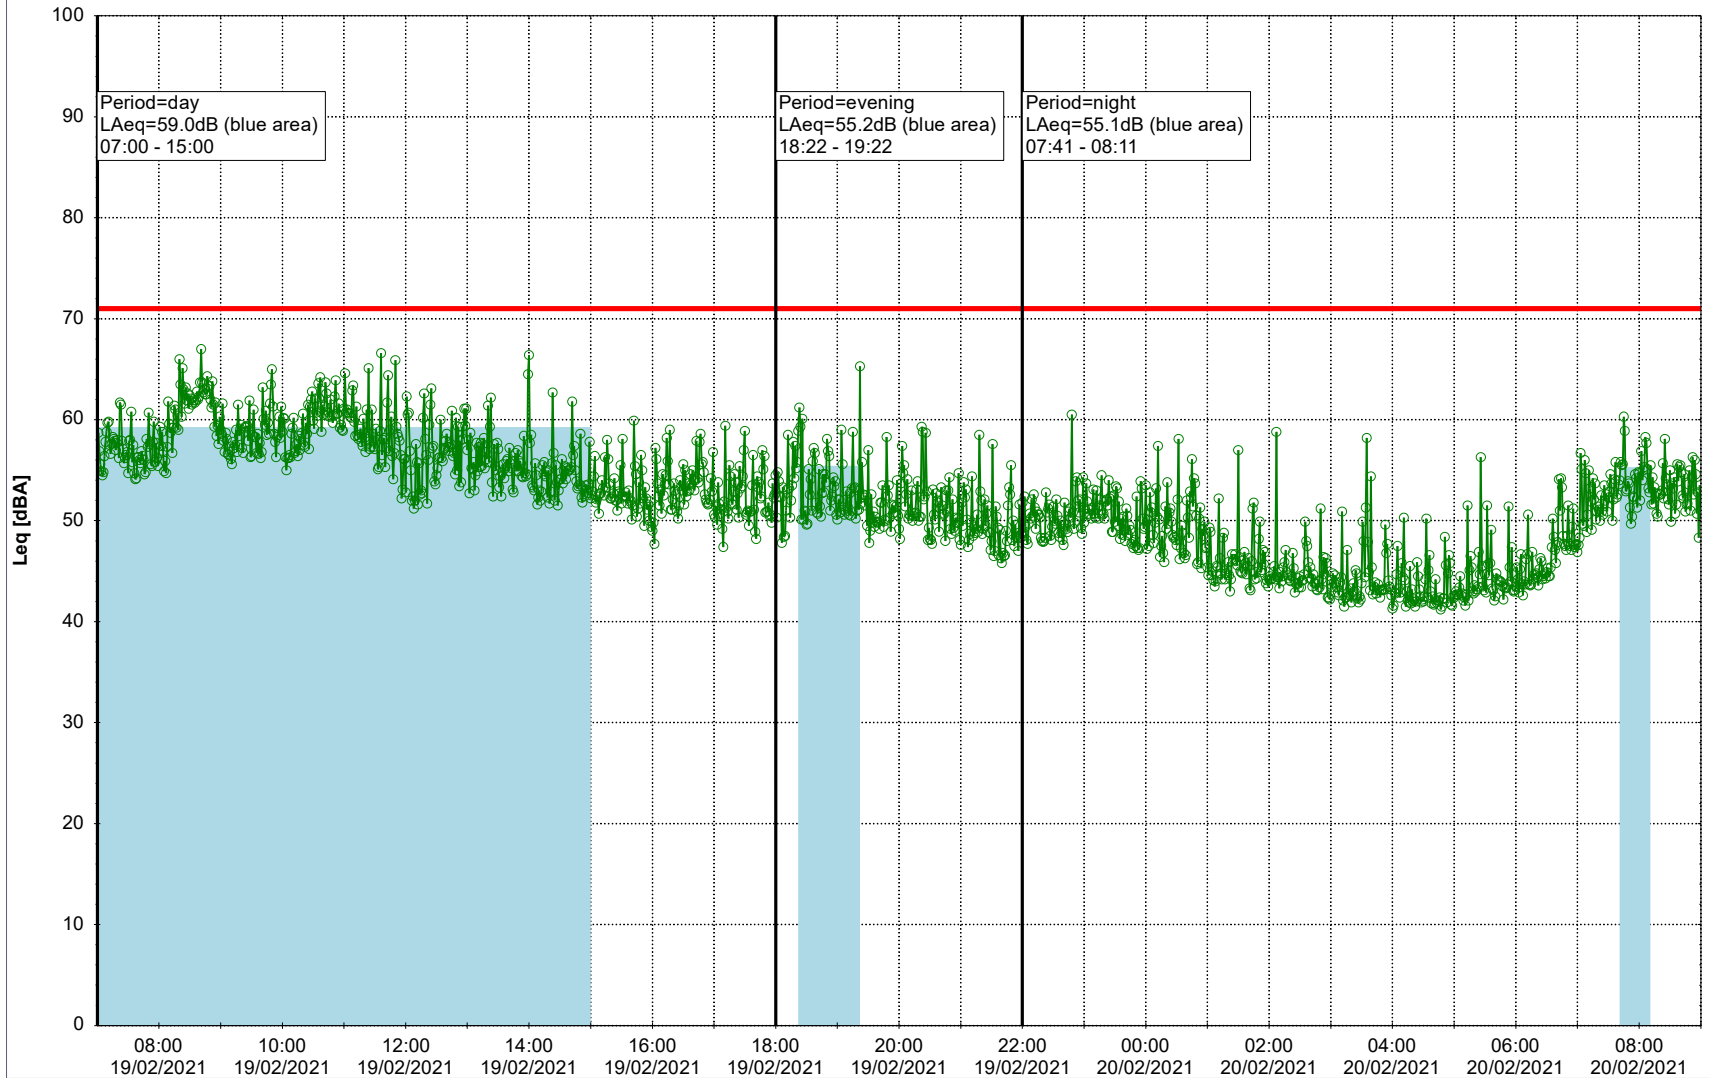

Plan View

Remarks

...

Noise Time Related Diagram

18/02/2021
19/02/2021

○ ○ ○ ○ NEL_NS01

Project: Kronos Sydhavnen
Construction: Ny Ellebjerg
Location: N-V

19/02/2021
20/02/2021

Plan View

Remarks

...

Noise Time Related Diagram

○○○ NEL_NS01

Project: Kronos Sydhavnen
Construction: Ny Ellebjerg
Location: N-V

Plan View

Remarks

...

Noise Time Related Diagram

20/02/2021
21/02/2021

○ ○ ○ ○ NEL_NS01

Project: Kronos Sydhavnen
Construction: Ny Ellebjerg
Location: N-V

Plan View

Remarks

...