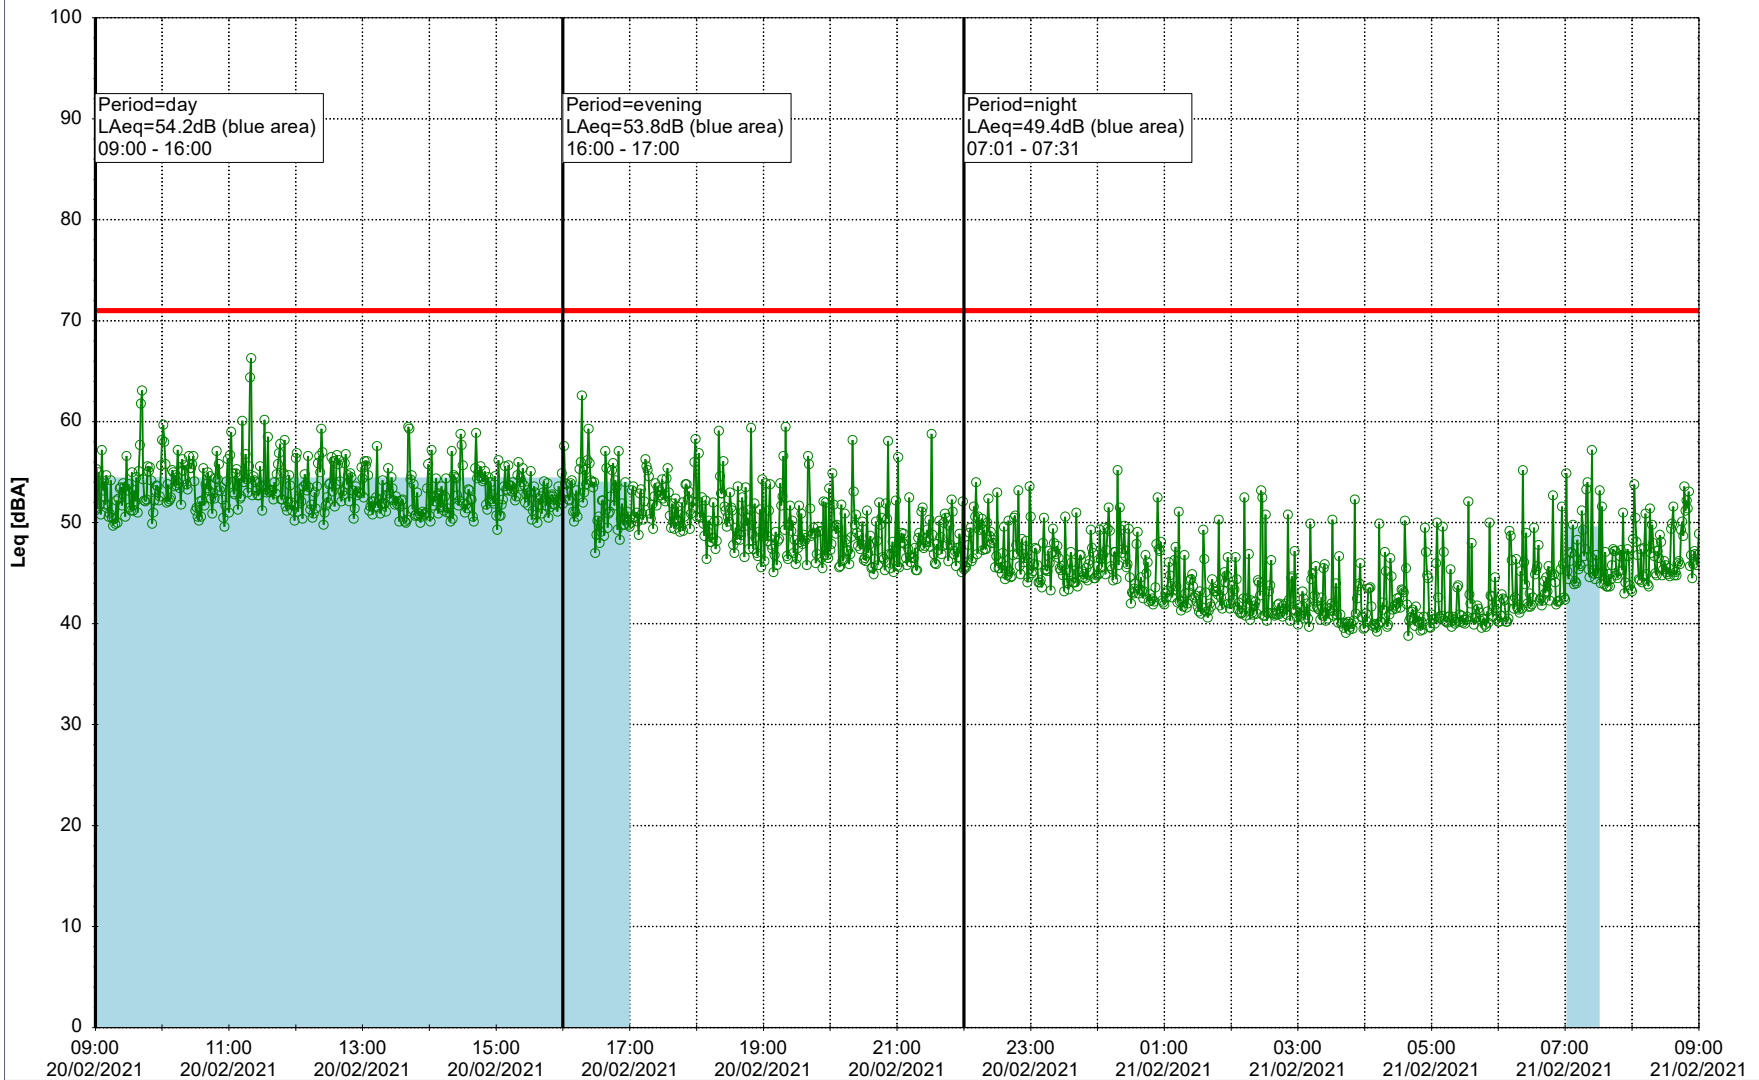

Plan View

Remarks

...

Noise Time Related Diagram

○○○ NEL_NS01

Project: Kronos Sydhavnen
Construction: Ny Ellebjerg
Location: N-V

Plan View

Remarks

...

Noise Time Related Diagram

20/02/2021
21/02/2021

○ ○ ○ ○ NEL_NS01

Project: Kronos Sydhavnen
Construction: Ny Ellebjerg
Location: N-V

Plan View

Remarks

...