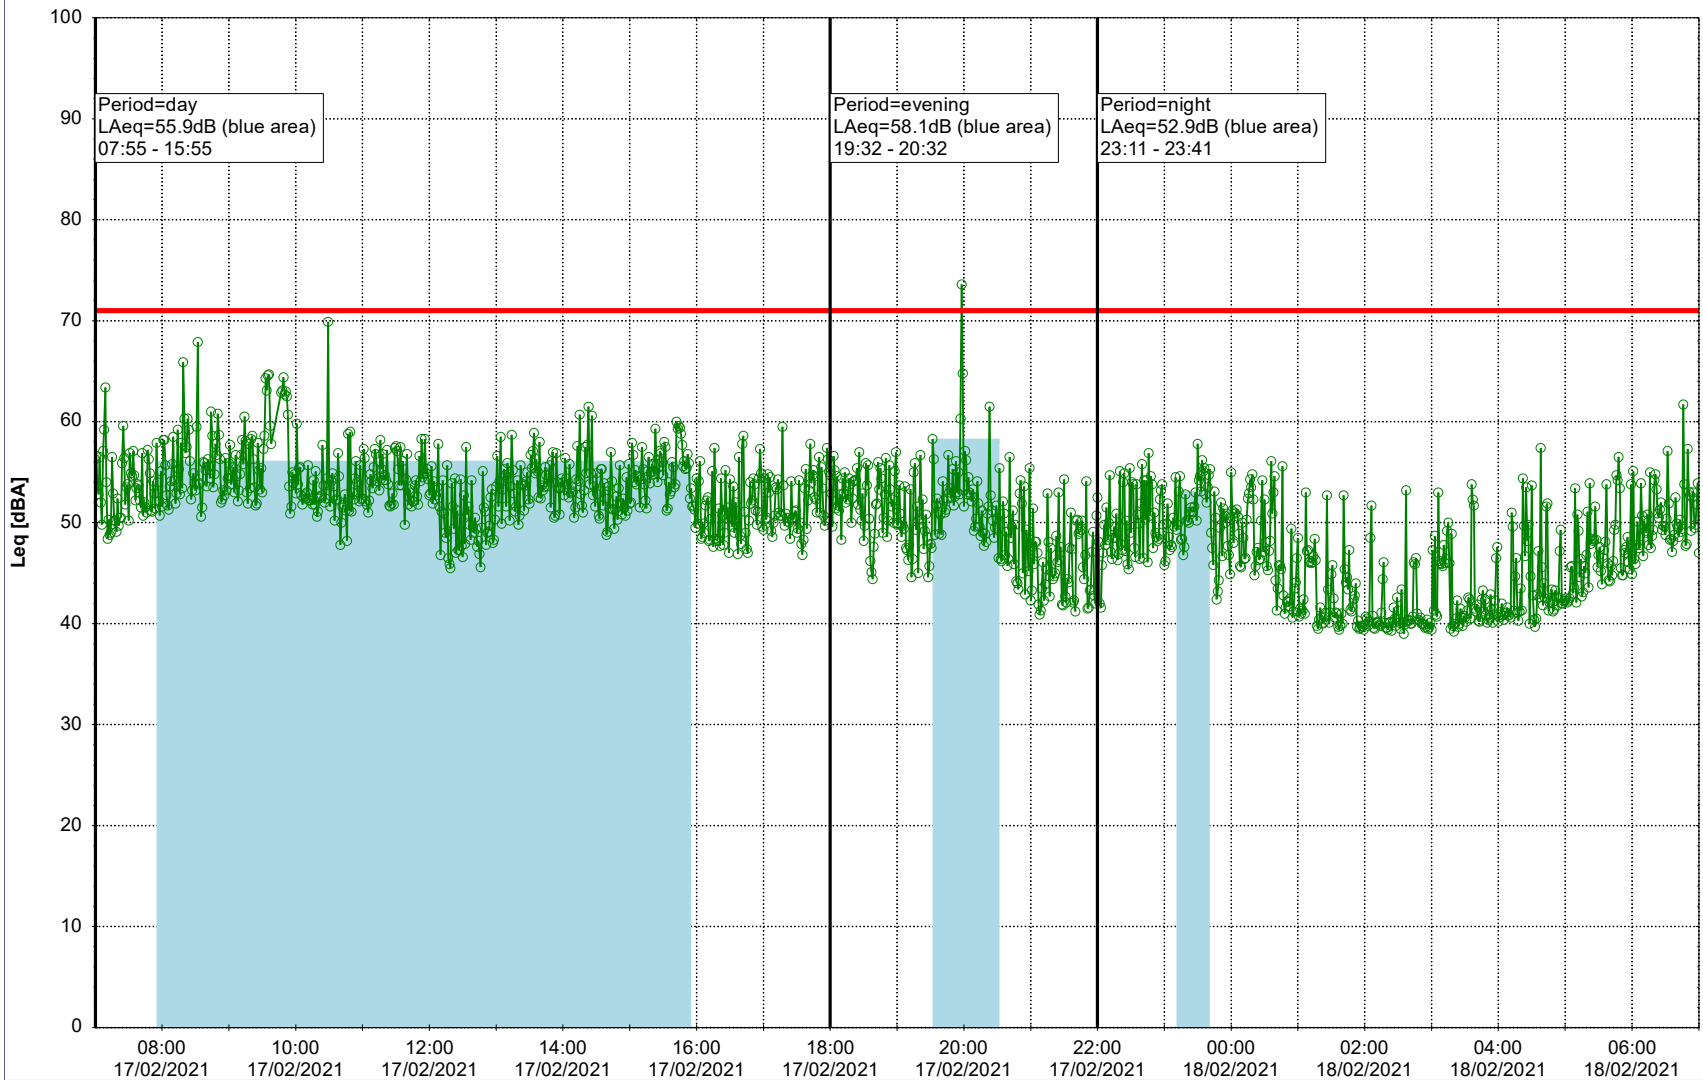

Plan View

Remarks

...

Noise Time Related Diagram

17/02/2021

18/02/2021

○ ○ ○ ○ NEL_NS01

Project: Kronos Sydhavnen
Construction: Ny Ellebjerg
Location: N-V

Plan View

Remarks

...

Noise Time Related Diagram

18/02/2021
19/02/2021

○ ○ ○ ○ NEL_NS01

Project: Kronos Sydhavnen
Construction: Ny Ellebjerg
Location: N-V

19/02/2021
20/02/2021

Plan View

Remarks

...

Noise Time Related Diagram

○○○ NEL_NS01

Project: Kronos Sydhavnen
Construction: Ny Ellebjerg
Location: N-V

Plan View

Remarks

...

Noise Time Related Diagram

20/02/2021
21/02/2021

○ ○ ○ ○ NEL_NS01

Project: Kronos Sydhavnen
Construction: Ny Ellebjerg
Location: N-V

Plan View

Remarks

...