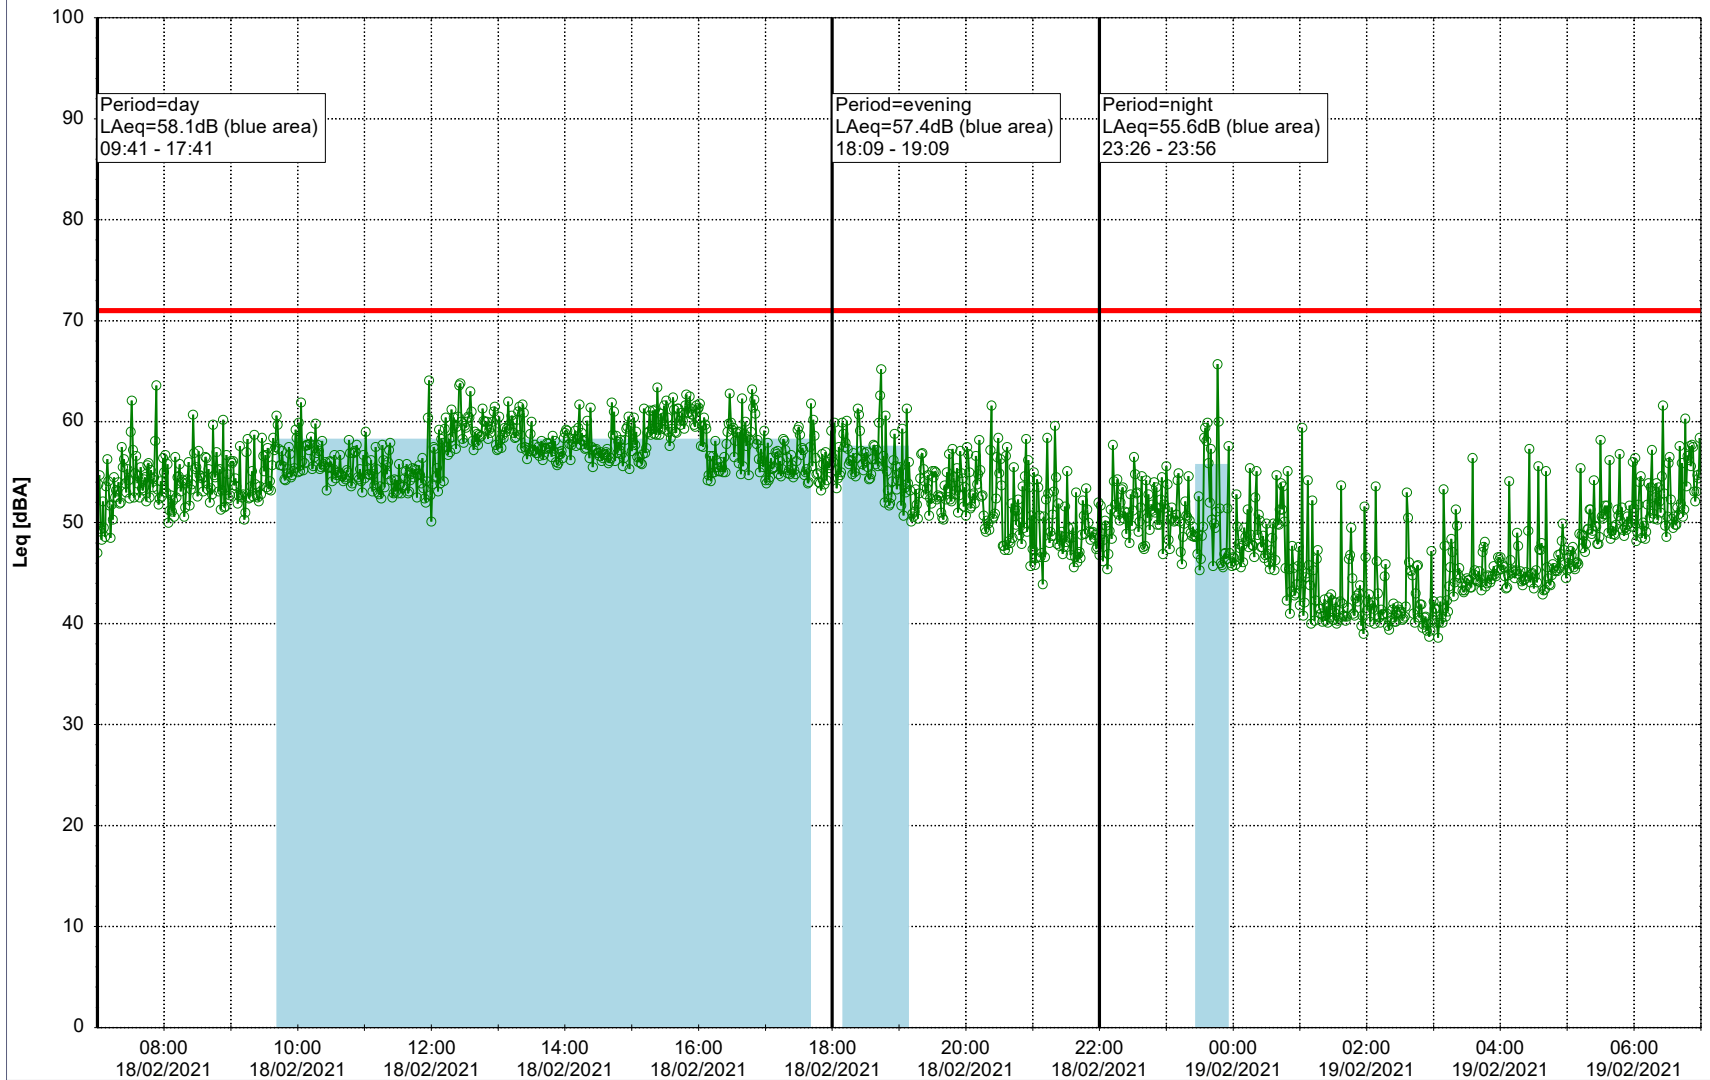

Plan View

Remarks

...

Noise Time Related Diagram

18/02/2021
19/02/2021

○ ○ ○ ○ NEL_NS01

Project: Kronos Sydhavnen
Construction: Ny Ellebjerg
Location: N-V

19/02/2021
20/02/2021

Plan View

Remarks

...

Noise Time Related Diagram

○○○ NEL_NS01

Project: Kronos Sydhavnen
Construction: Ny Ellebjerg
Location: N-V

Plan View

Remarks

...

Noise Time Related Diagram

20/02/2021
21/02/2021

○ ○ ○ ○ NEL_NS01

Project: Kronos Sydhavnen
Construction: Ny Ellebjerg
Location: N-V

Plan View

Remarks

...