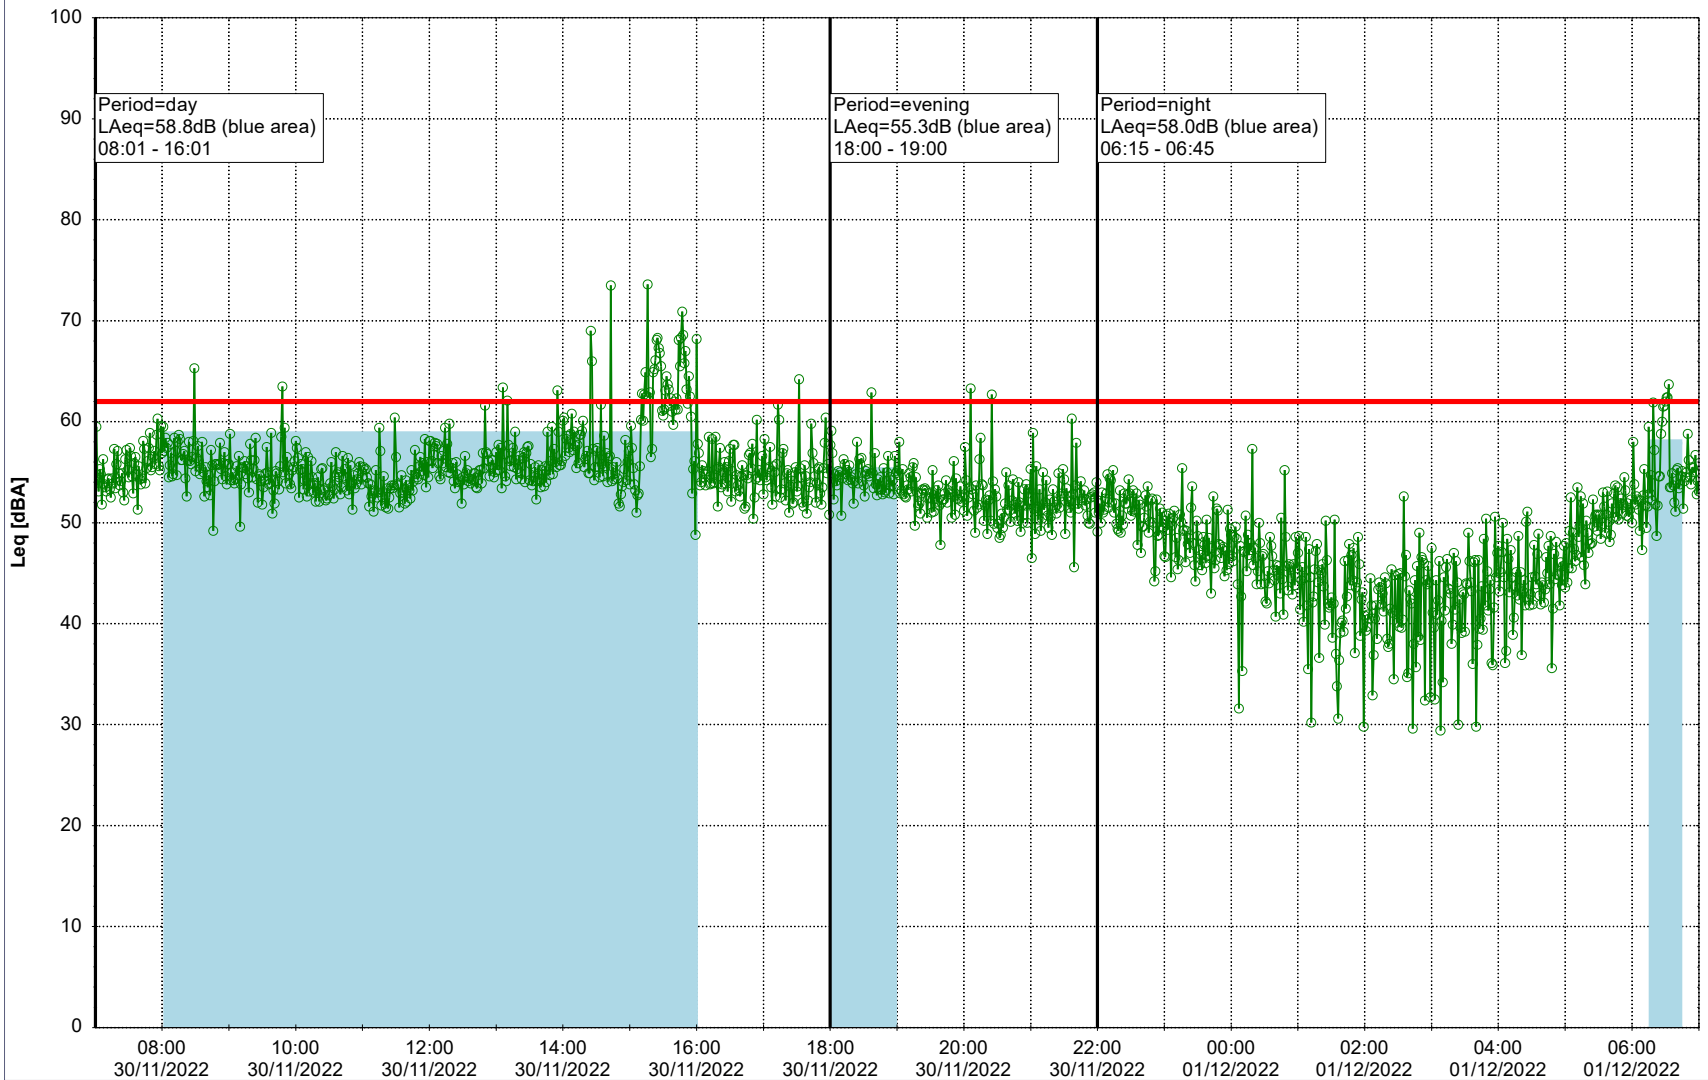

29/11/2022
30/11/2022

Plan View

Remarks

...

Noise Time Related Diagram

○○○ GAB_NS01

Project: Kronos Sydhavnen
Construction: Gåsebæk
Location: N-V

Plan View

Remarks

...

Noise Time Related Diagram

30/11/2022
01/12/2022

○○○ GAB_NS01

Project: Kronos Sydhavnen
Construction: Gåsebæk
Location: N-V

Plan View

Remarks

...

Noise Time Related Diagram

01/12/2022
02/12/2022

○ GAB_NS01

Project: Kronos Sydhavnen
Construction: Gåsebæk
Location: N-V

Plan View

Remarks

...

Noise Time Related Diagram

02/12/2022
03/12/2022

○○○○ GAB_NS01

Project: Kronos Sydhavnen
Construction: Gåsebæk
Location: N-V

03/12/2022
04/12/2022

Remarks

...

Noise Time Related Diagram