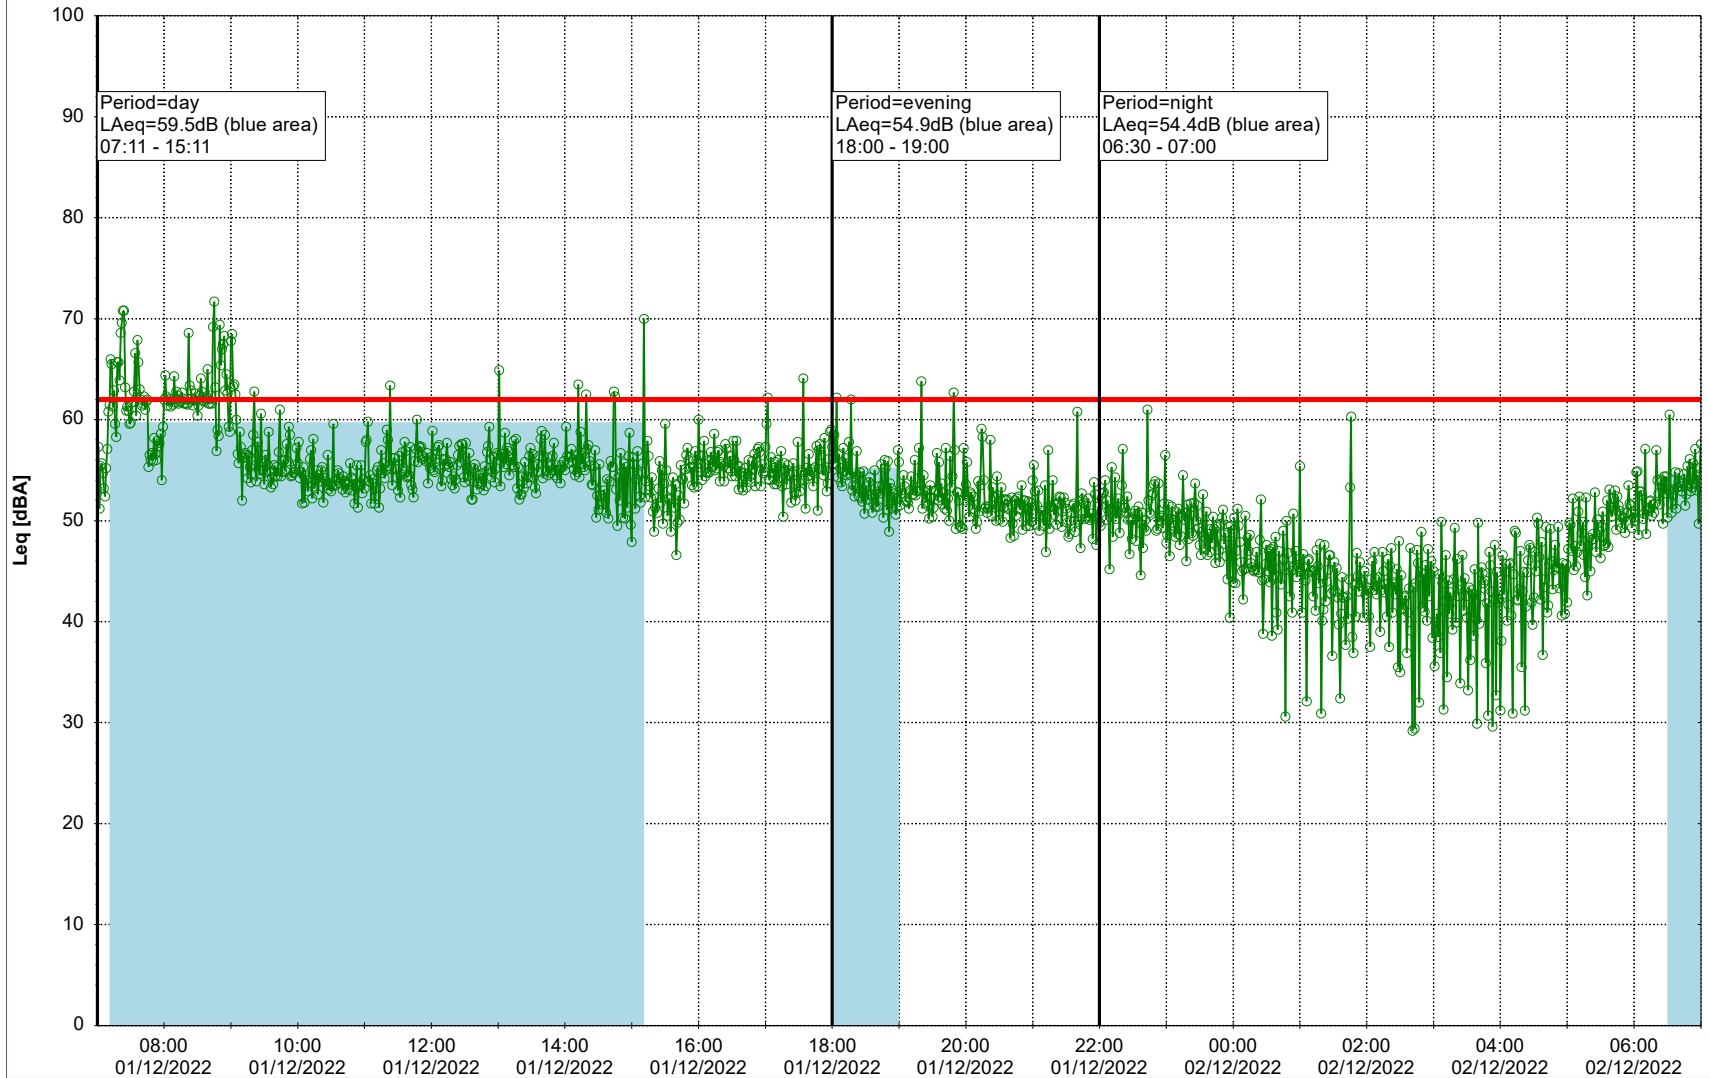

Remarks

...

Noise Time Related Diagram

30/11/2022
01/12/2022

○○○ GAB_NS01

Project: Kronos Sydhavnen
Construction: Gåsebæk
Location: N-V

Plan View

Remarks

...

Noise Time Related Diagram

01/12/2022
02/12/2022

○ GAB_NS01

Project: Kronos Sydhavnen
Construction: Gåsebæk
Location: N-V

Plan View

Remarks

...

Noise Time Related Diagram

02/12/2022
03/12/2022

○○○○ GAB_NS01

Project: Kronos Sydhavnen
Construction: Gåsebæk
Location: N-V

03/12/2022
04/12/2022

Remarks

...

Noise Time Related Diagram

○○○ GAB_NS01

Project: Kronos Sydhavnen
Construction: Gåsebæk
Location: N-V

04/12/2022
05/12/2022

Plan View

Remarks

...

Noise Time Related Diagram

○○○ GAB_NS01