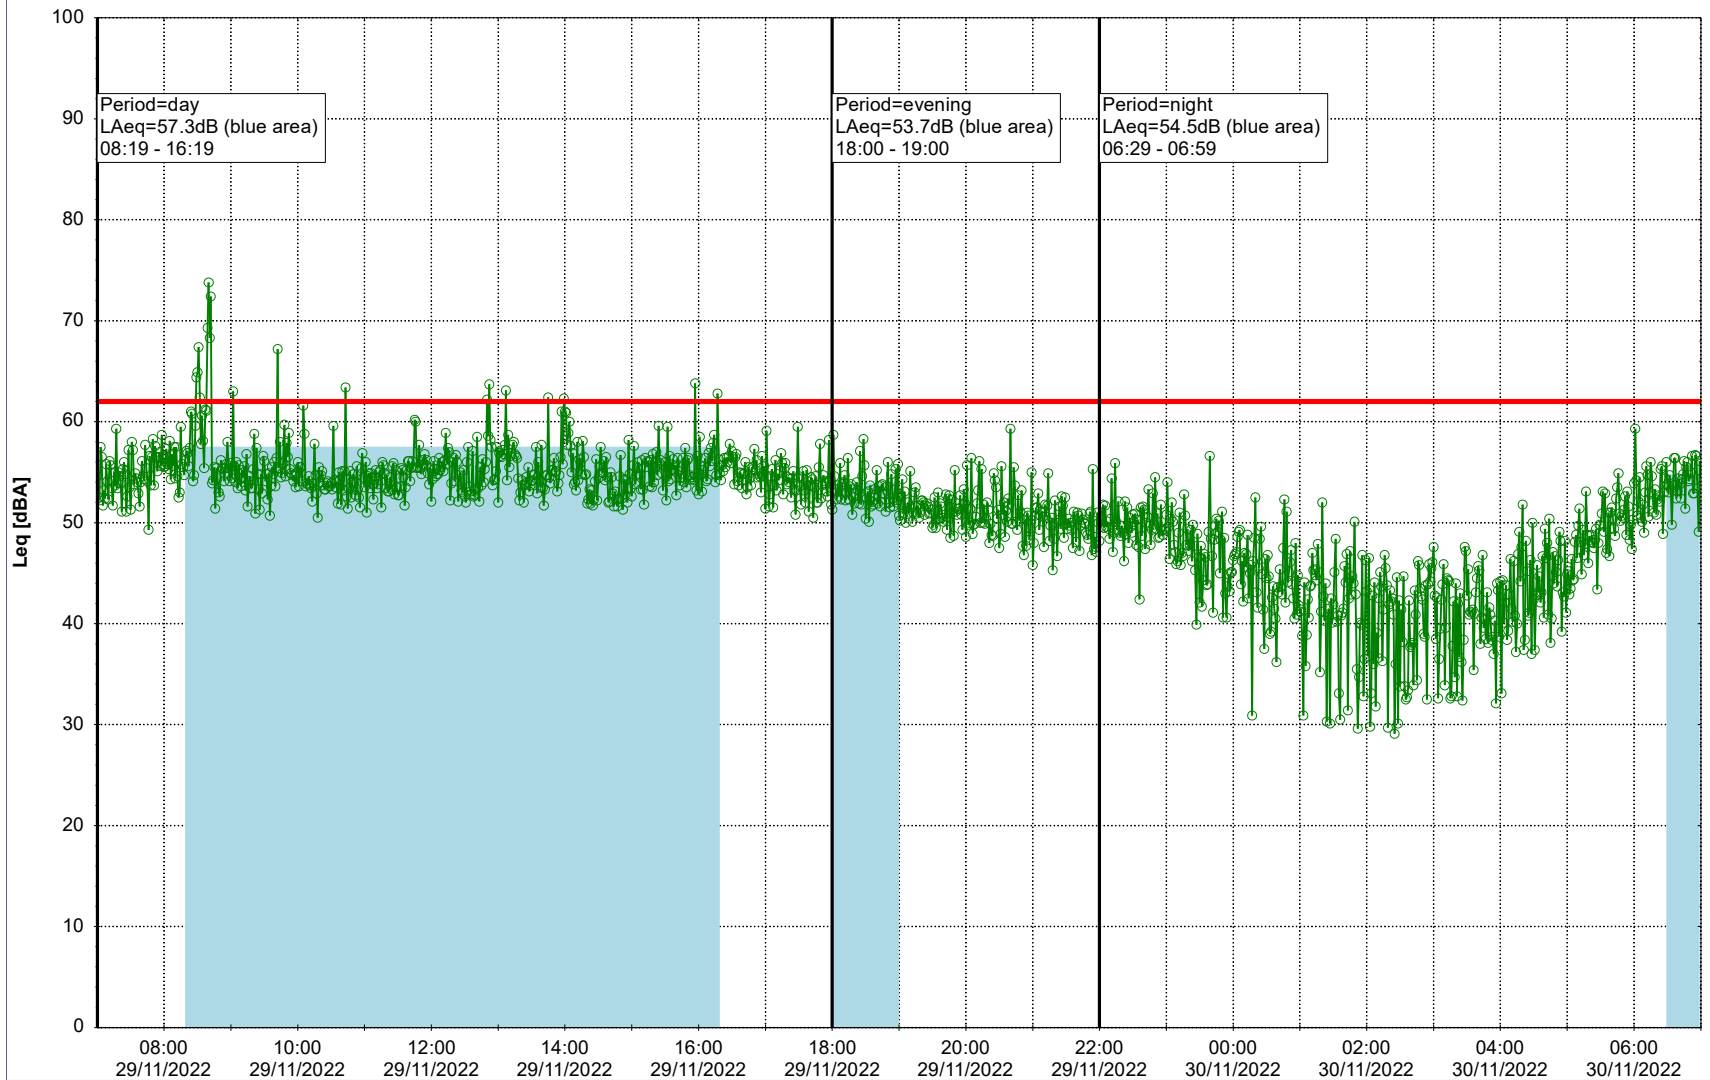

29/11/2022
30/11/2022

Plan View

Remarks

...

Noise Time Related Diagram

○○○ GAB_NS01

Project: Kronos Sydhavnen
Construction: Gåsebæk
Location: N-V

Plan View

Remarks

...

Noise Time Related Diagram

30/11/2022
01/12/2022

○○○ GAB_NS01

Project: Kronos Sydhavnen
Construction: Gåsebæk
Location: N-V

Plan View

Remarks

...

Noise Time Related Diagram

01/12/2022
02/12/2022

○ GAB_NS01

Project: Kronos Sydhavnen
Construction: Gåsebæk
Location: N-V

Plan View

Remarks

...

Noise Time Related Diagram

02/12/2022
03/12/2022

○○○○ GAB_NS01

Project: Kronos Sydhavnen
Construction: Gåsebæk
Location: N-V

03/12/2022
04/12/2022

Remarks

...

Noise Time Related Diagram