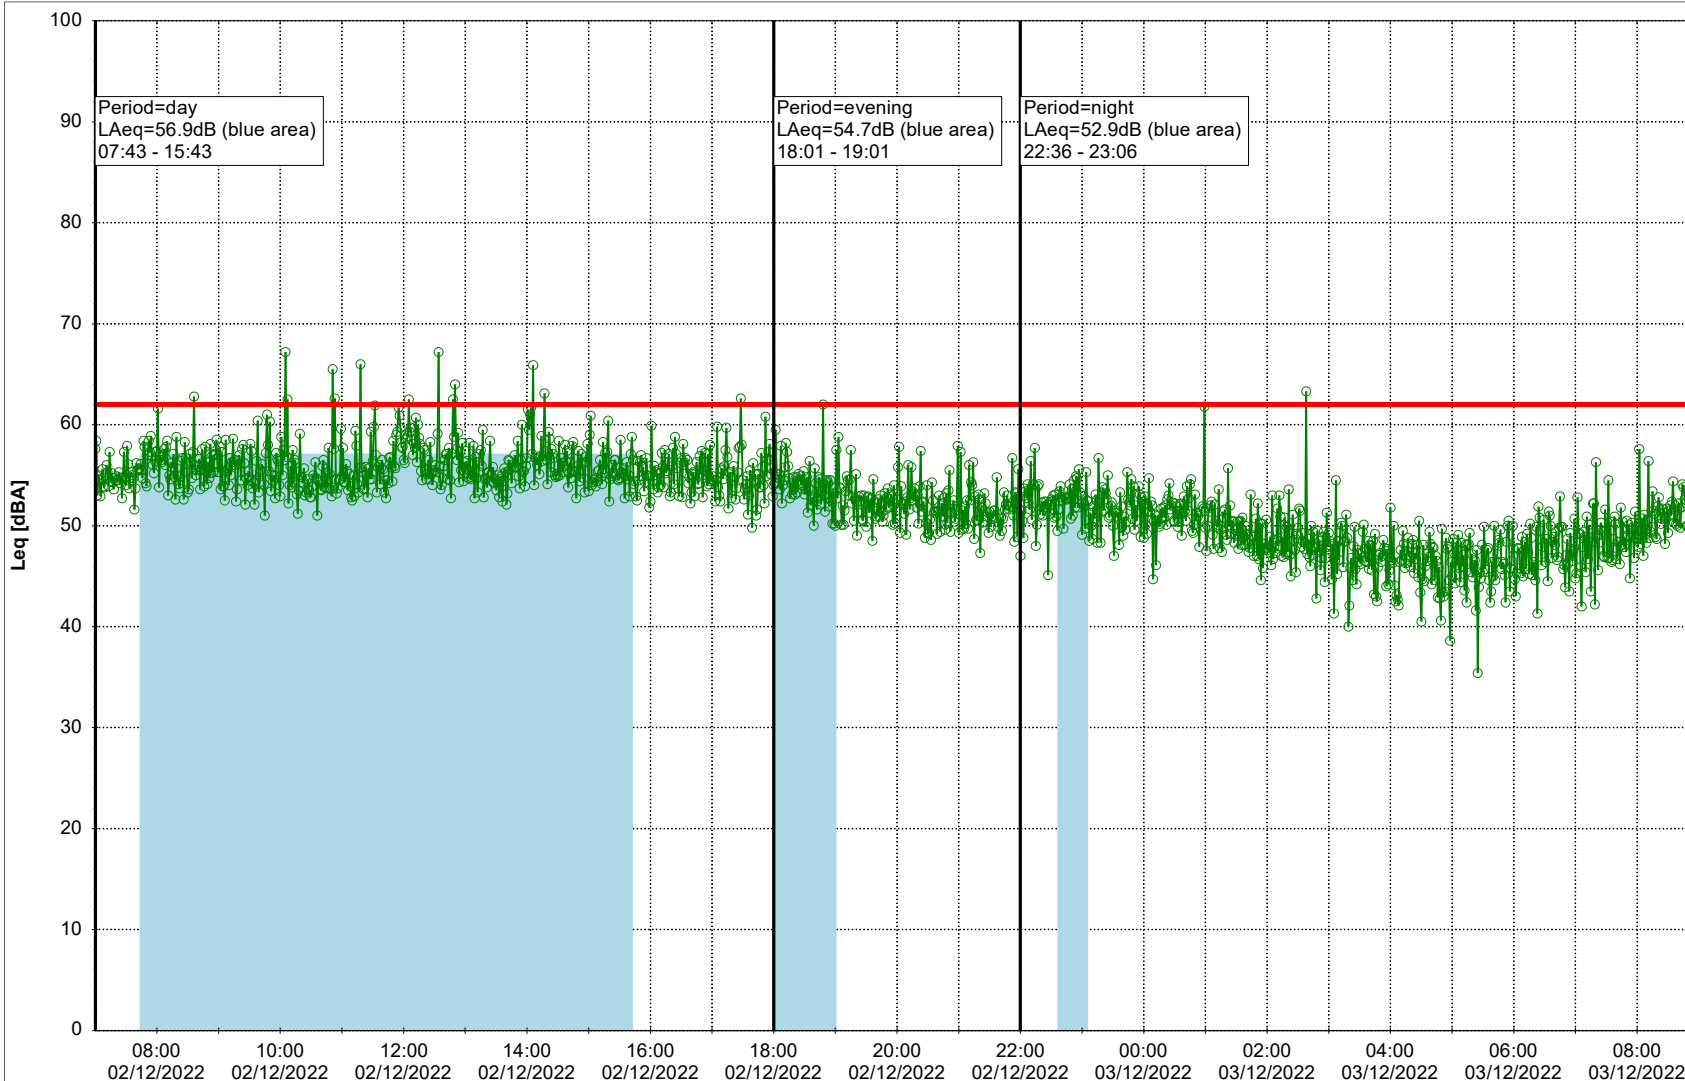

...

Noise Time Related Diagram

01/12/2022
02/12/2022

○ GAB_NS01

Project: Kronos Sydhavnen
Construction: Gåsebæk
Location: N-V

Plan View

Remarks

...

Noise Time Related Diagram

02/12/2022
03/12/2022

○○○○ GAB_NS01

Project: Kronos Sydhavnen
Construction: Gåsebæk
Location: N-V

03/12/2022
04/12/2022

Remarks

...

Noise Time Related Diagram

○○○ GAB_NS01

Project: Kronos Sydhavnen
Construction: Gåsebæk
Location: N-V

04/12/2022
05/12/2022

Plan View

Remarks

...

Noise Time Related Diagram

○○○ GAB_NS01