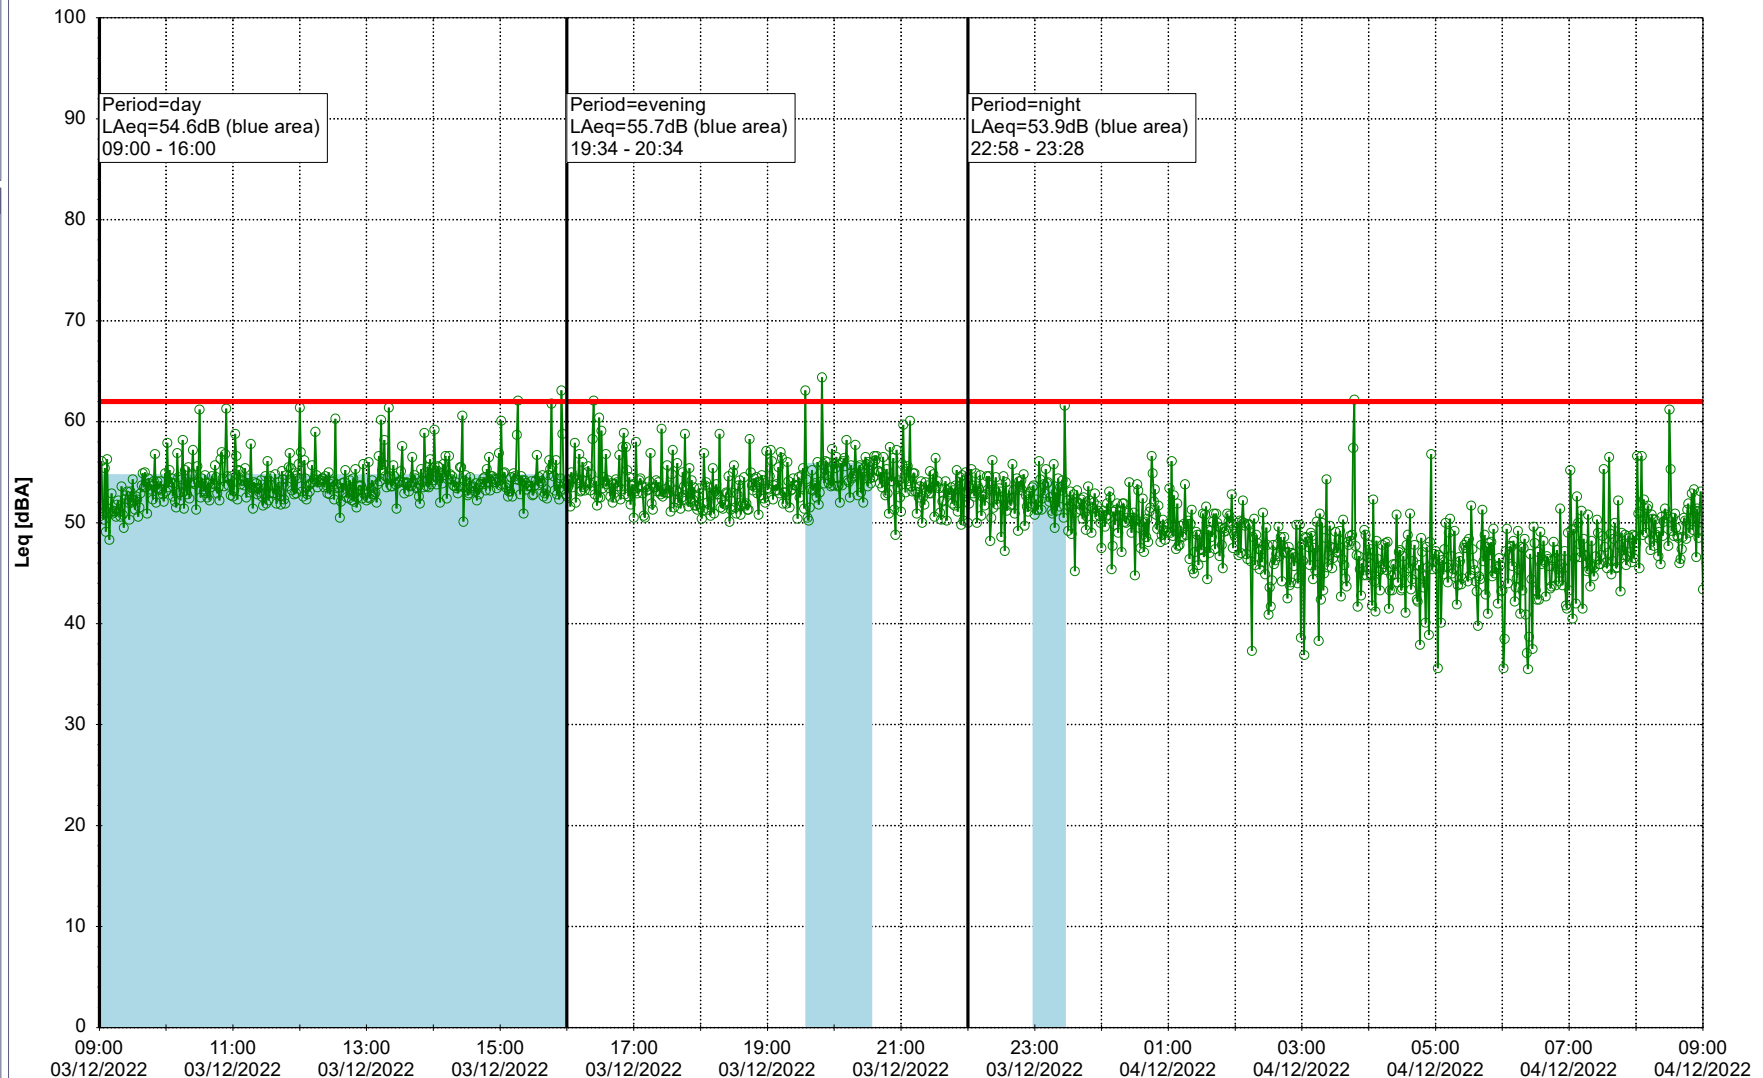

Noise Time Related Diagram

02/12/2022
03/12/2022

○○○○ GAB_NS01

Project: Kronos Sydhavnen
Construction: Gåsebæk
Location: N-V

03/12/2022
04/12/2022

Remarks

...

Noise Time Related Diagram

○○○ GAB_NS01

Project: Kronos Sydhavnen
Construction: Gåsebæk
Location: N-V

04/12/2022
05/12/2022

Plan View

Remarks

...

Noise Time Related Diagram

○○○ GAB_NS01