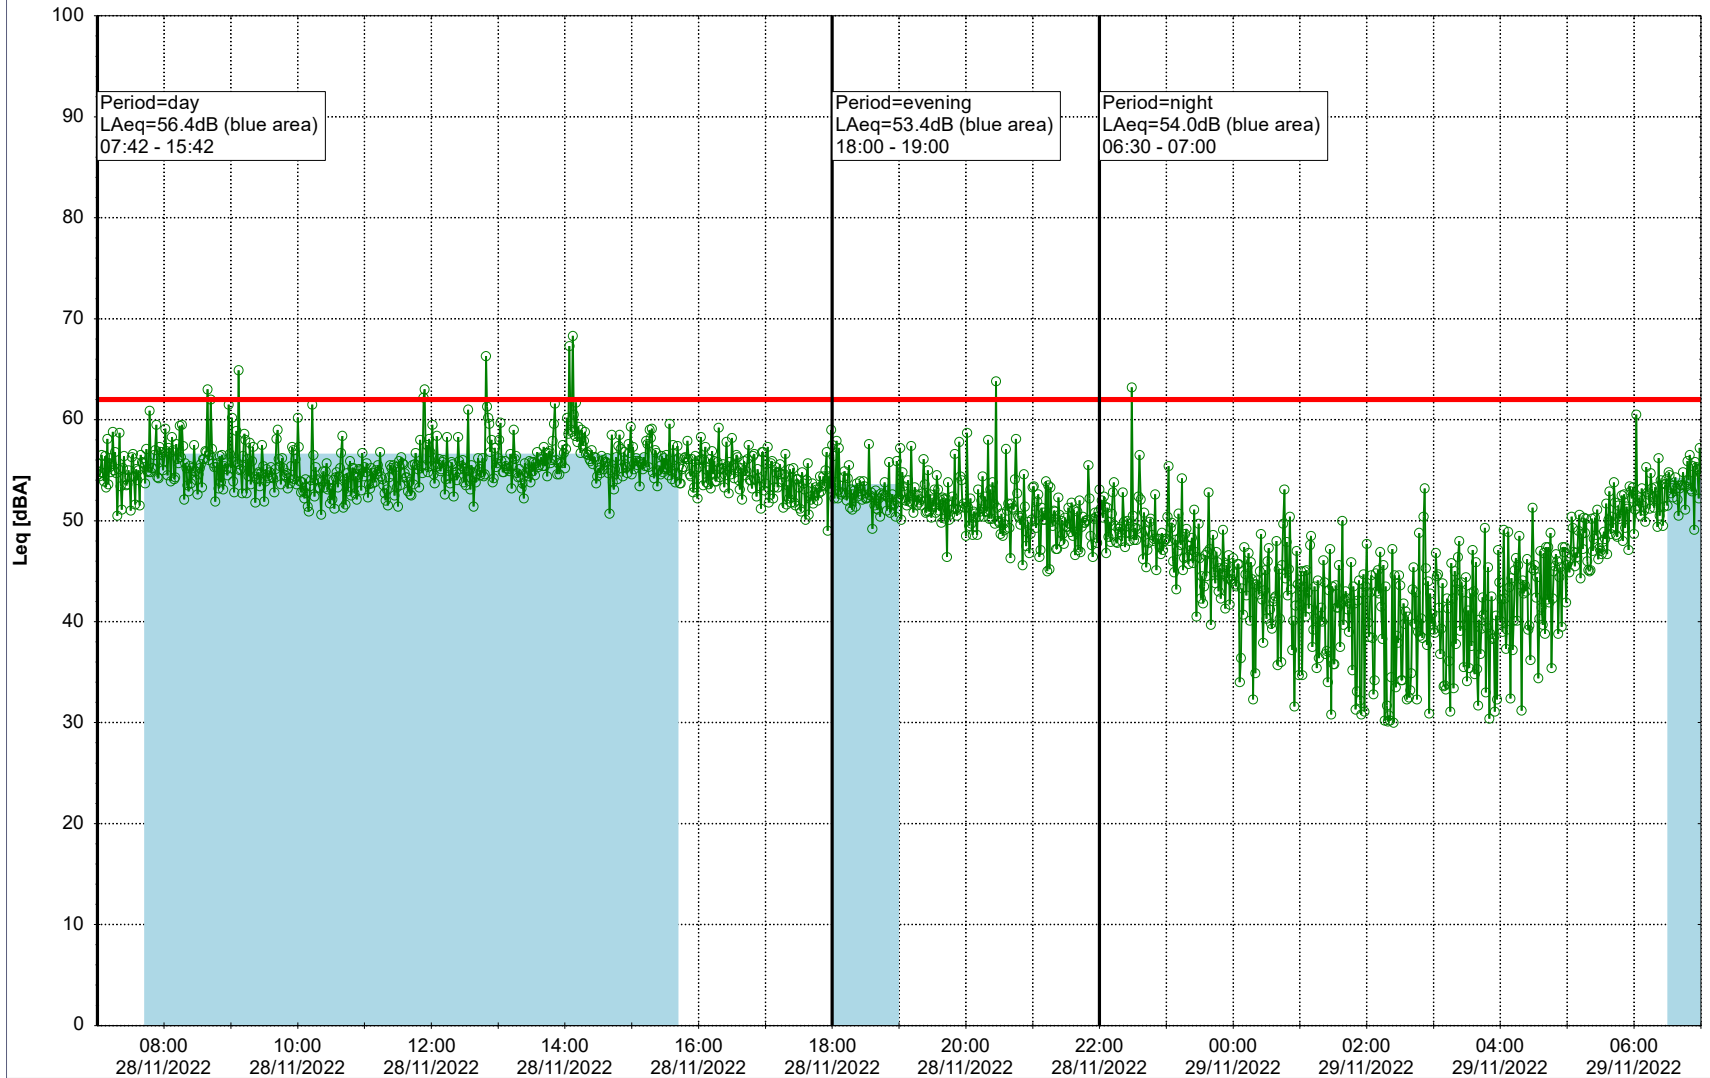

Project: Kronos Sydhavnen
Construction: Gåsebæk
Location: N-V

Plan View

Remarks

...

Noise Time Related Diagram

28/11/2022
29/11/2022

○○○ GAB_NS01

Project: Kronos Sydhavnen
Construction: Gåsebæk
Location: N-V

29/11/2022
30/11/2022

Plan View

Remarks

...

Noise Time Related Diagram

○○○ GAB_NS01

Project: Kronos Sydhavnen
Construction: Gåsebæk
Location: N-V

Plan View

Noise Time Related Diagram

02/12/2022
03/12/2022

○○○○ GAB_NS01

Project: Kronos Sydhavnen
Construction: Gåsebæk
Location: N-V

03/12/2022
04/12/2022

Remarks

...

Noise Time Related Diagram

○○○ GAB_NS01

Project: Kronos Sydhavnen
Construction: Gåsebæk
Location: N-V

04/12/2022
05/12/2022

Plan View

Remarks

...

Noise Time Related Diagram

○○○ GAB_NS01