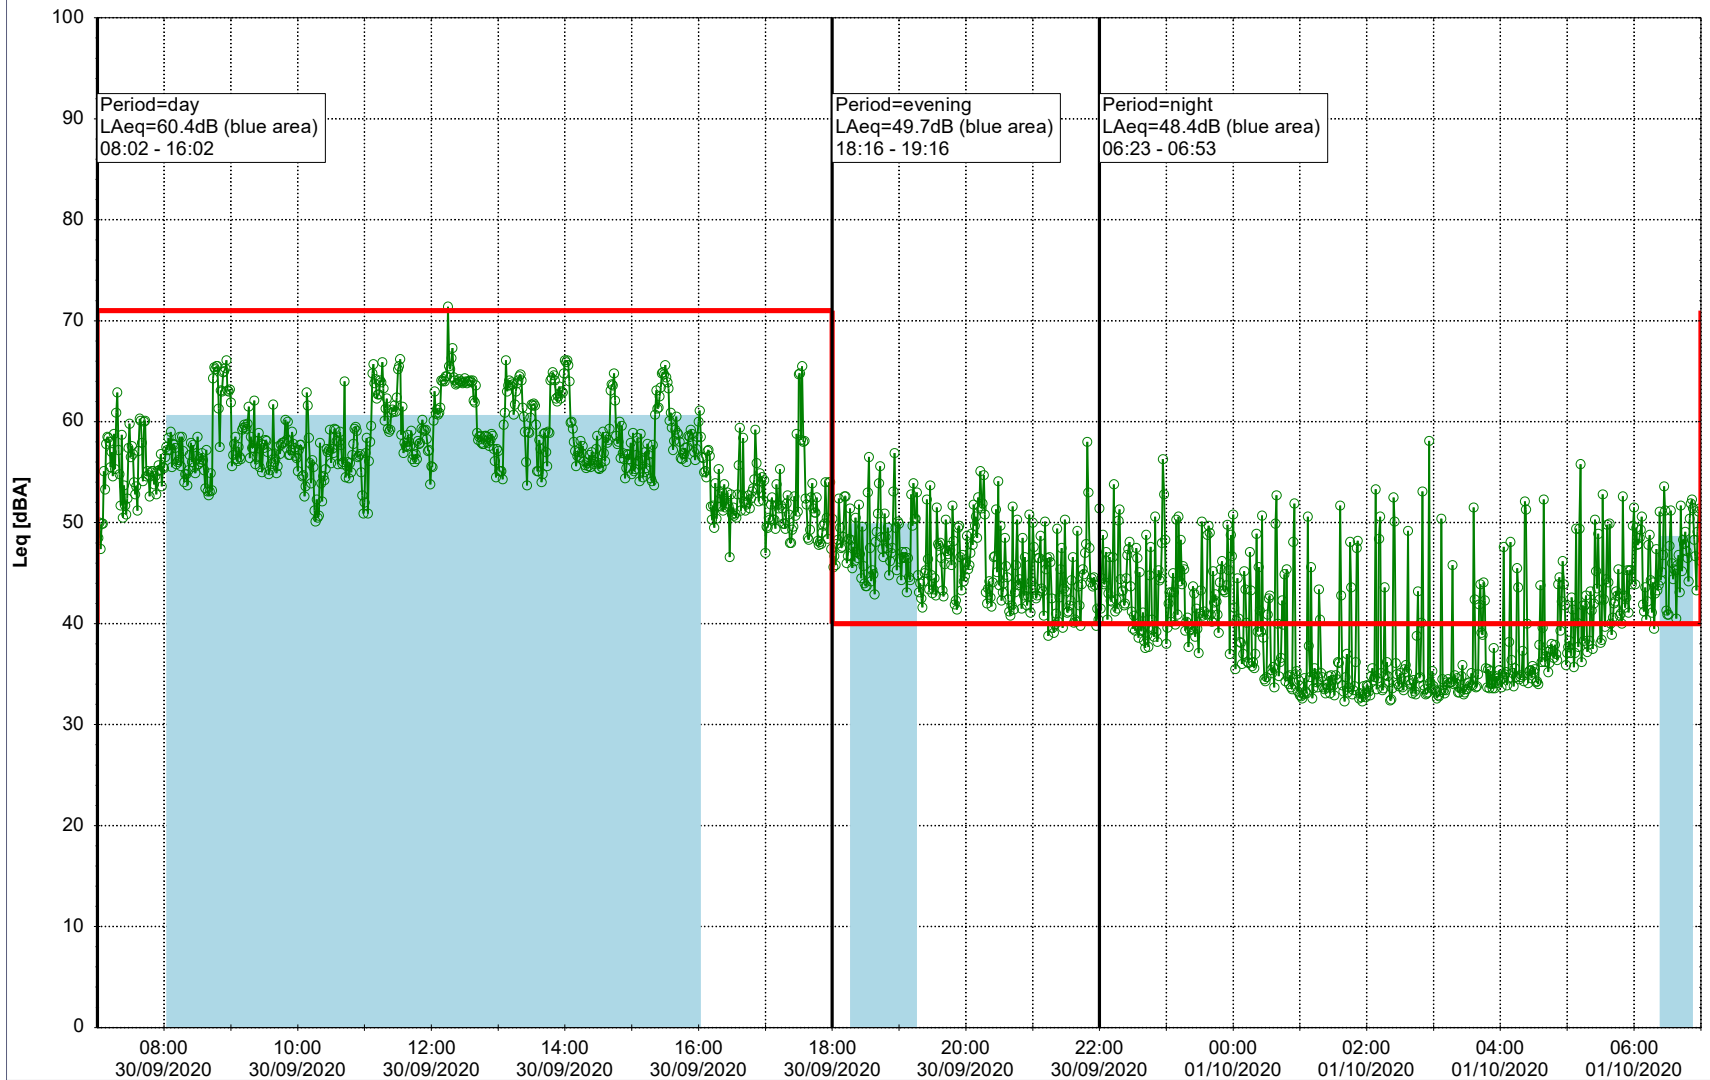

Plan View

Remarks

...

Noise Time Related Diagram

29/09/2020
30/09/2020

○ NEL_NS01

Project: Kronos Sydhavnen
Construction: Ny Ellebjerg
Location: N-V

Plan View

Remarks

...

Noise Time Related Diagram

30/09/2020
01/10/2020

○ NEL_NS01

Project: Kronos Sydhavnen
Construction: Ny Ellebjerg
Location: N-V

Plan View

Remarks

...

Noise Time Related Diagram

01/10/2020
02/10/2020

○ NEL_NS01

Project: Kronos Sydhavnen
Construction: Ny Ellebjerg
Location: N-V

Plan View

Remarks

...

Noise Time Related Diagram

02/10/2020
03/10/2020

○ ○ ○ ○ NEL_NS01

Project: Kronos Sydhavnen
Construction: Ny Ellebjerg
Location: N-V

Plan View

Remarks

...

Noise Time Related Diagram