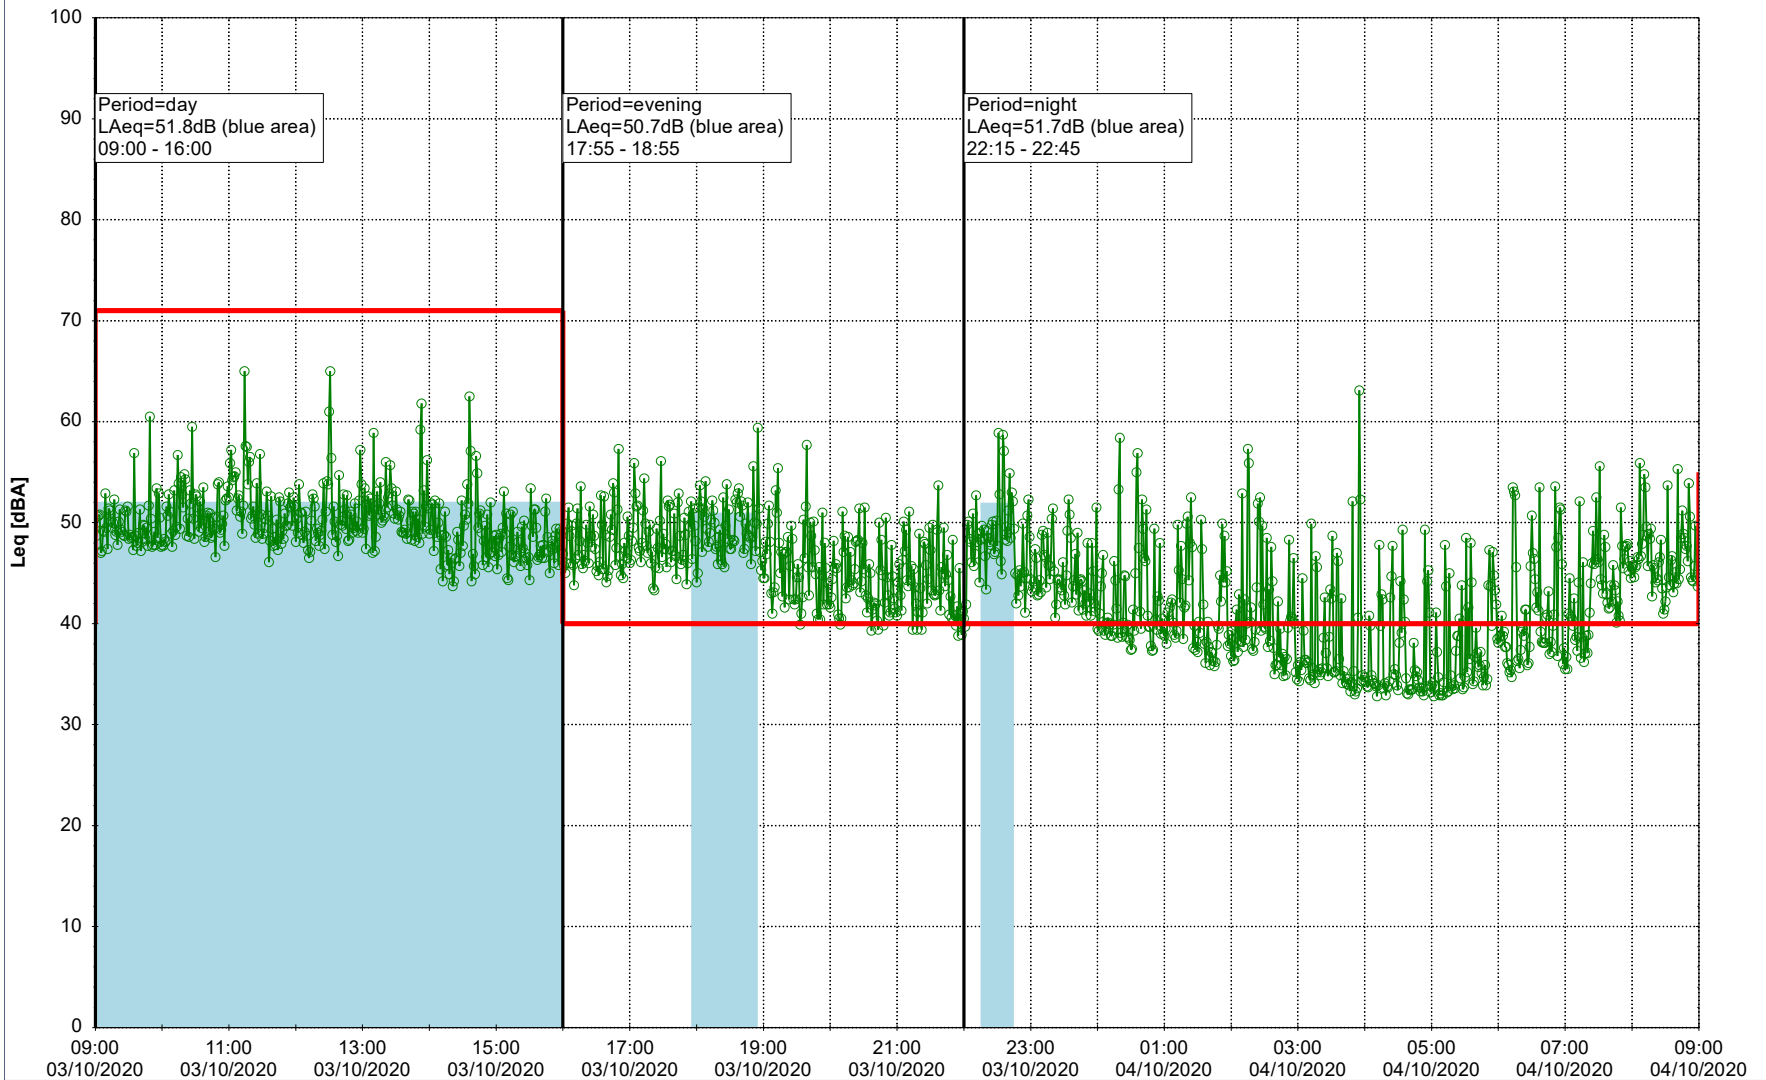

...

Noise Time Related Diagram

01/10/2020
02/10/2020

○ NEL_NS01

Project: Kronos Sydhavnen
Construction: Ny Ellebjerg
Location: N-V

Plan View

Remarks

...

Noise Time Related Diagram

02/10/2020
03/10/2020

○ ○ ○ ○ NEL_NS01

Project: Kronos Sydhavnen
Construction: Ny Ellebjerg
Location: N-V

Plan View

Remarks

...

Noise Time Related Diagram

03/10/2020

04/10/2020

○ ○ ○ ○ NEL_NS01

Project: Kronos Sydhavnen
Construction: Ny Ellebjerg
Location: N-V

Plan View

Remarks

...

Noise Time Related Diagram