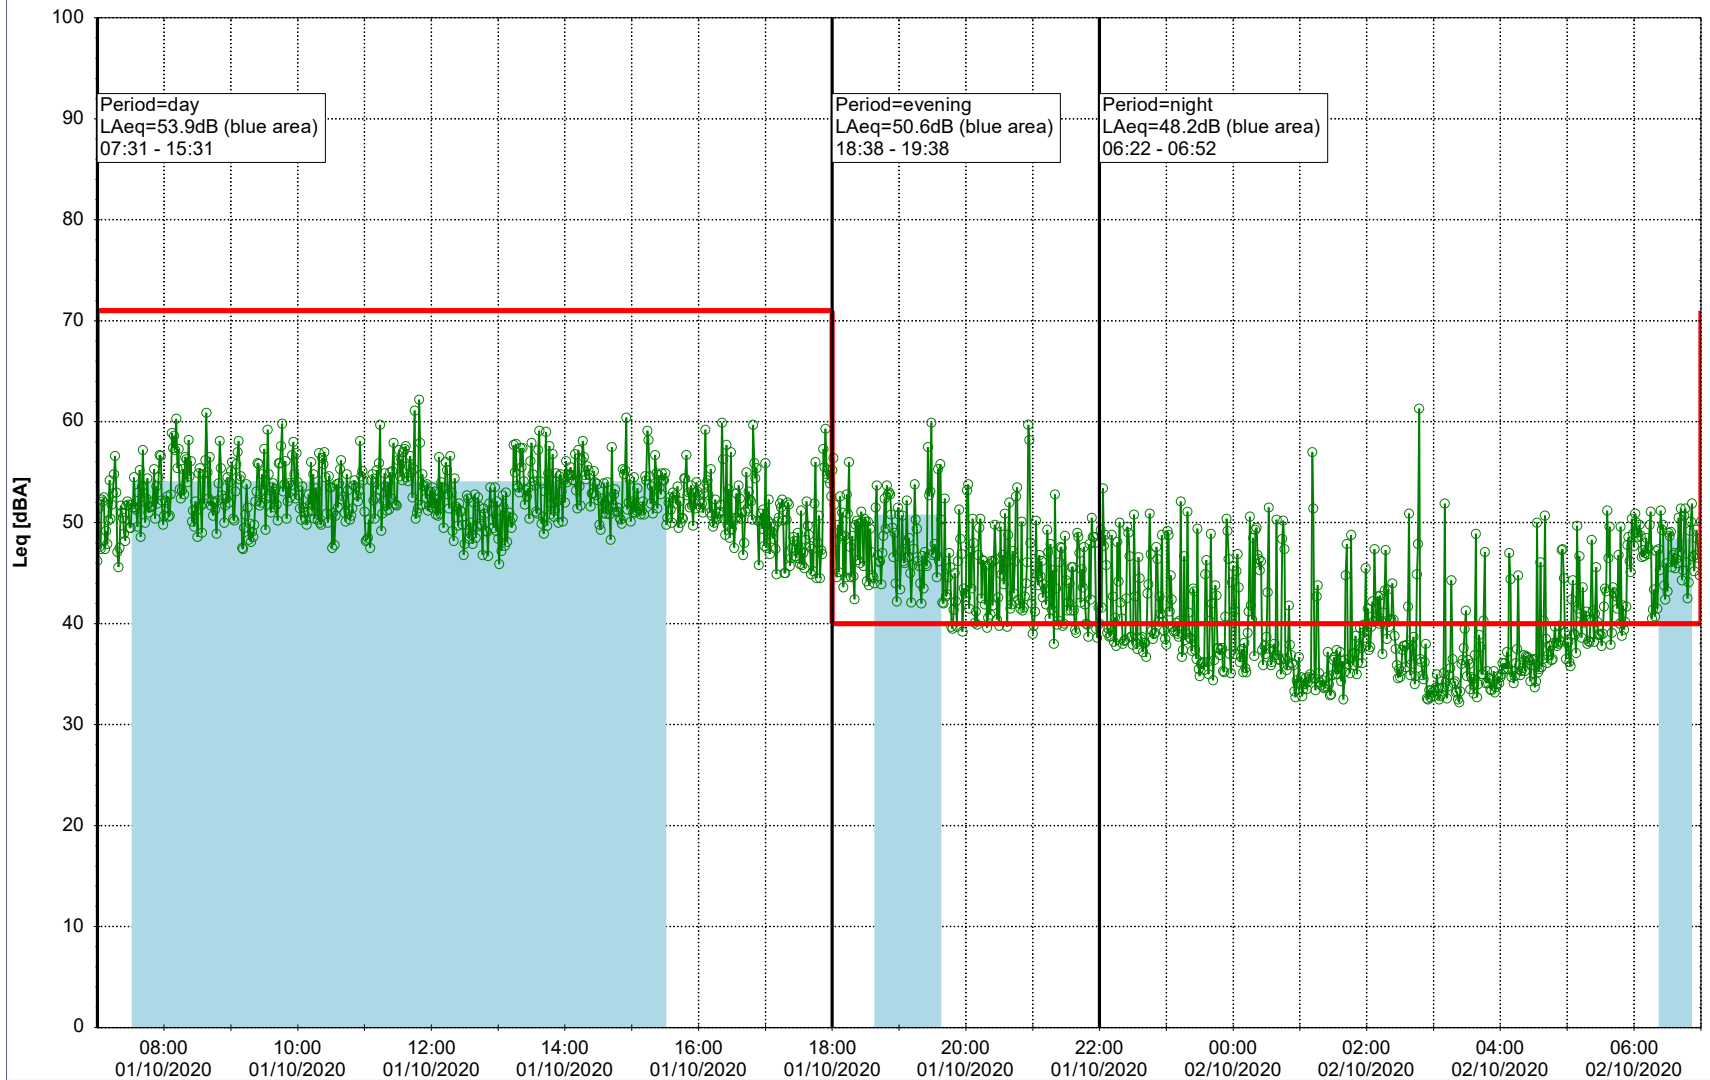

Remarks

...

Noise Time Related Diagram

30/09/2020
01/10/2020

○ NEL_NS01

Project: Kronos Sydhavnen
Construction: Ny Ellebjerg
Location: N-V

Plan View

Remarks

...

Noise Time Related Diagram

01/10/2020
02/10/2020

○ NEL_NS01

Project: Kronos Sydhavnen
Construction: Ny Ellebjerg
Location: N-V

Plan View

Remarks

...

Noise Time Related Diagram

02/10/2020
03/10/2020

○ ○ ○ ○ NEL_NS01

Project: Kronos Sydhavnen
Construction: Ny Ellebjerg
Location: N-V

Plan View

Remarks

...

Noise Time Related Diagram

03/10/2020

04/10/2020

○ ○ ○ ○ NEL_NS01

Project: Kronos Sydhavnen
Construction: Ny Ellebjerg
Location: N-V

Plan View

Remarks

...

Noise Time Related Diagram