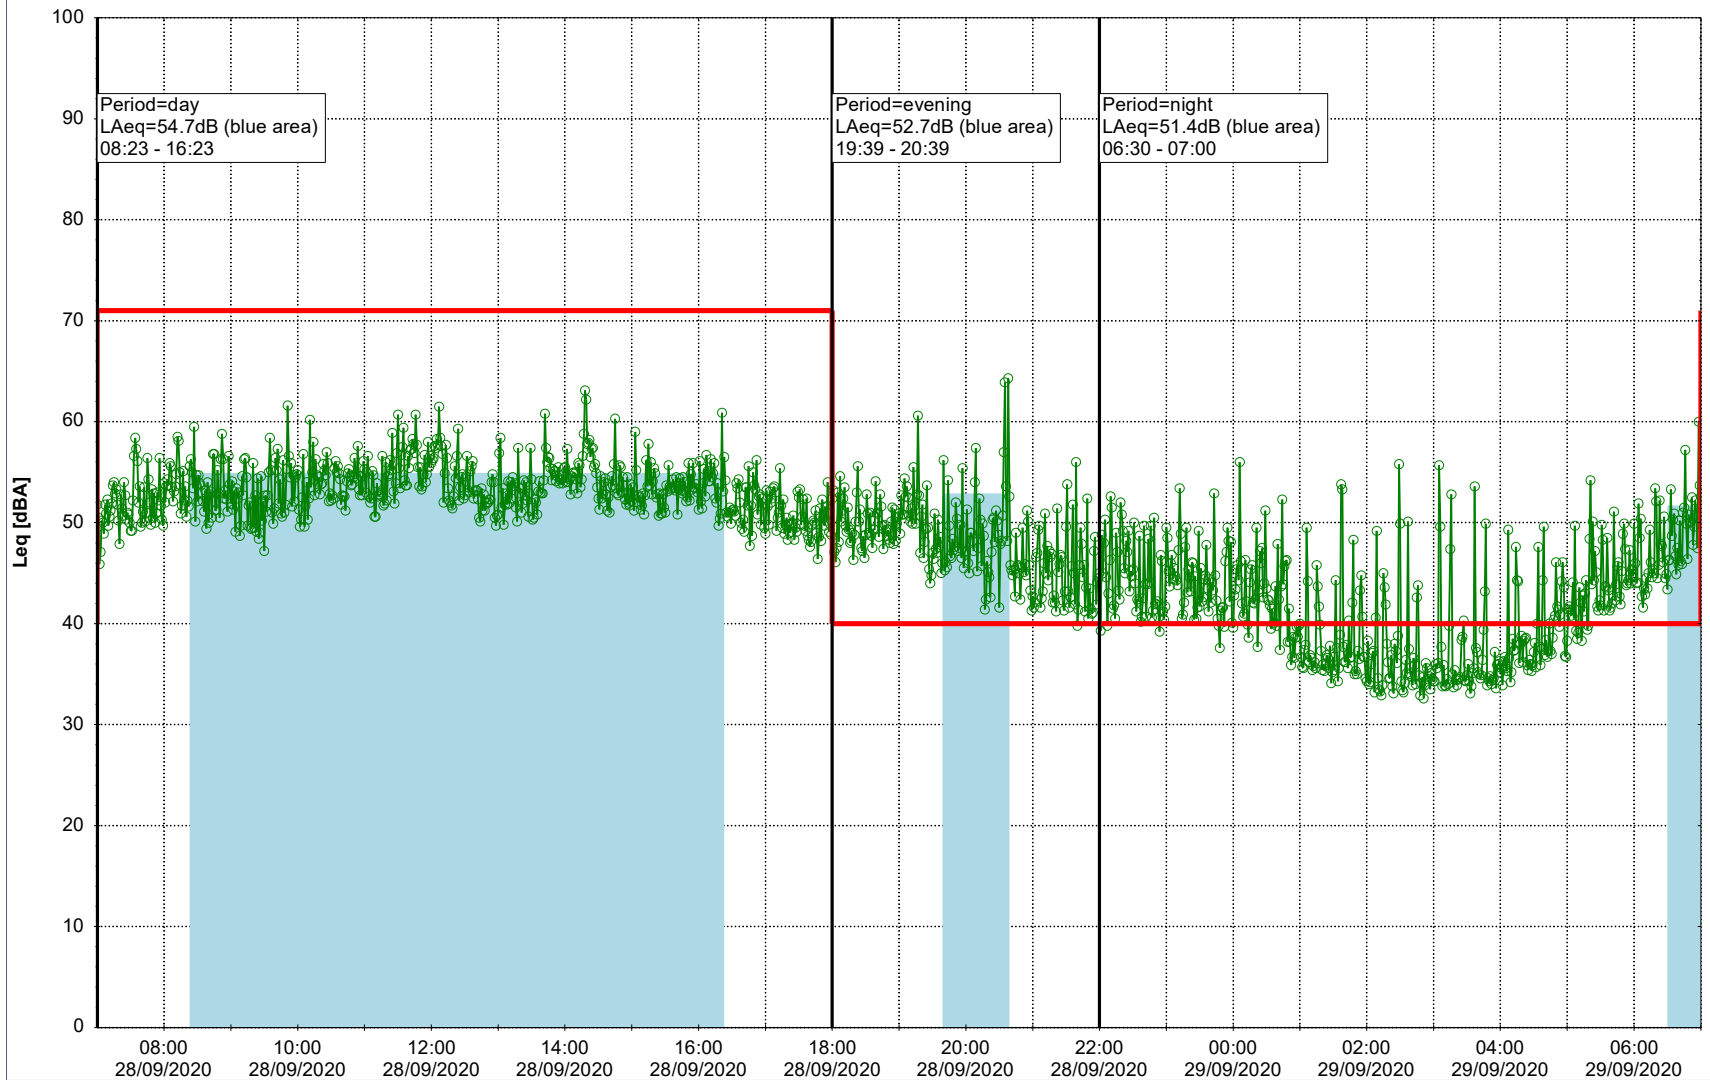

Project: Kronos Sydhavnen
Construction: Ny Ellebjerg
Location: N-V

Plan View

Remarks

...

Noise Time Related Diagram

28/09/2020
29/09/2020

○○○ NEL_NS01

Project: Kronos Sydhavnen
Construction: Ny Ellebjerg
Location: N-V

Plan View

Remarks

...

Noise Time Related Diagram

29/09/2020
30/09/2020

○ NEL_NS01

Project: Kronos Sydhavnen
Construction: Ny Ellebjerg
Location: N-V

Plan View

Remarks

...

Noise Time Related Diagram

30/09/2020
01/10/2020

○ NEL_NS01

Project: Kronos Sydhavnen
Construction: Ny Ellebjerg
Location: N-V

Plan View

Remarks

03/10/2020

04/10/2020

○ ○ ○ ○ NEL_NS01

Project: Kronos Sydhavnen
Construction: Ny Ellebjerg
Location: N-V

Plan View

Remarks

...

Noise Time Related Diagram