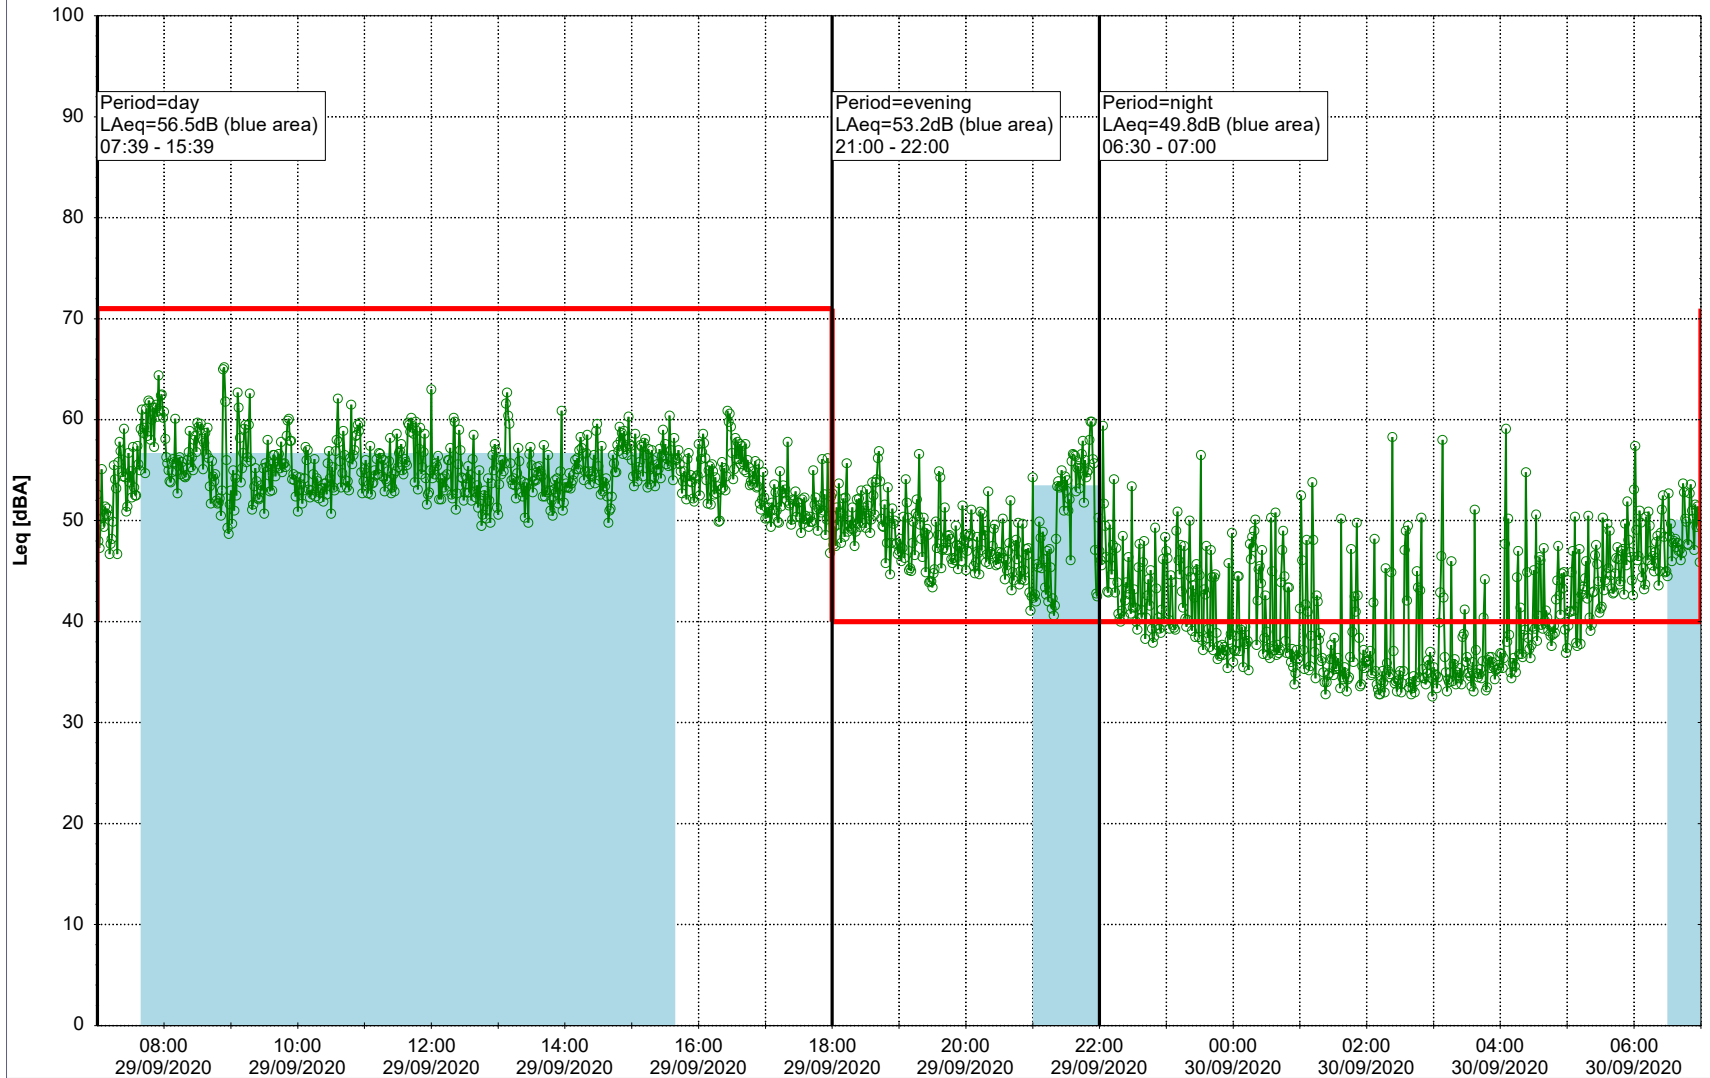

Plan View

Remarks

...

Noise Time Related Diagram

29/09/2020
30/09/2020

○ NEL_NS01

Project: Kronos Sydhavnen
Construction: Ny Ellebjerg
Location: N-V

Plan View

Remarks

...

Noise Time Related Diagram

30/09/2020
01/10/2020

○ NEL_NS01

Project: Kronos Sydhavnen
Construction: Ny Ellebjerg
Location: N-V

Plan View

Remarks

...

Noise Time Related Diagram

01/10/2020
02/10/2020

○ NEL_NS01

Project: Kronos Sydhavnen
Construction: Ny Ellebjerg
Location: N-V

Plan View

Remarks

...

Noise Time Related Diagram

02/10/2020
03/10/2020

○ ○ ○ ○ NEL_NS01

Project: Kronos Sydhavnen
Construction: Ny Ellebjerg
Location: N-V

Plan View

Remarks

...

Noise Time Related Diagram