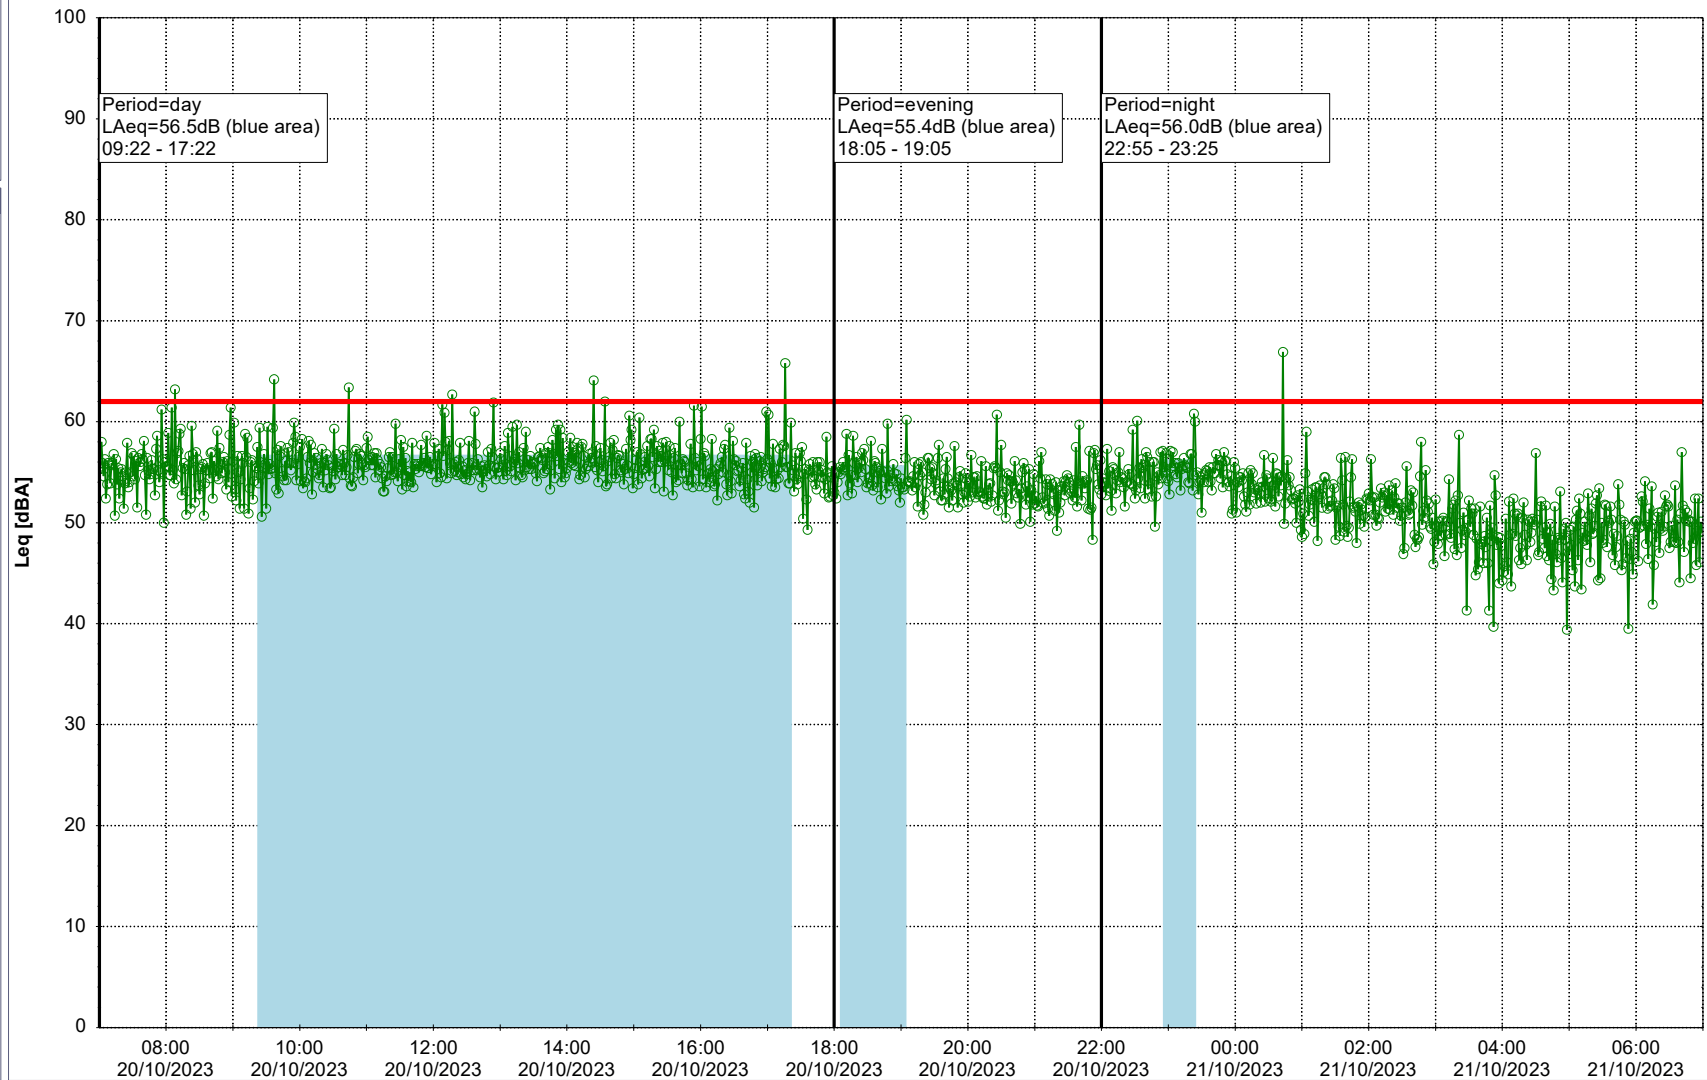

Noise Time Related Diagram

○○○ GAB_NS01

Project: Kronos Sydhavnen
Construction: Gåsebæk
Location: N-V

Remarks

...

Noise Time Related Diagram

19/10/2023
20/10/2023

○○○ GAB_NS01

Project: Kronos Sydhavnen
Construction: Gåsebæk
Location: N-V

20/10/2023
21/10/2023

Remarks

...

Noise Time Related Diagram

○○○ GAB_NS01

Project: Kronos Sydhavnen
Construction: Gåsebæk
Location: N-V

21/10/2023
22/10/2023

Remarks

...

Noise Time Related Diagram

○○○ GAB_NS01

Project: Kronos Sydhavnen
Construction: Gåsebæk
Location: N-V

22/10/2023
23/10/2023

Remarks

...

Noise Time Related Diagram

○○○ GAB_NS01