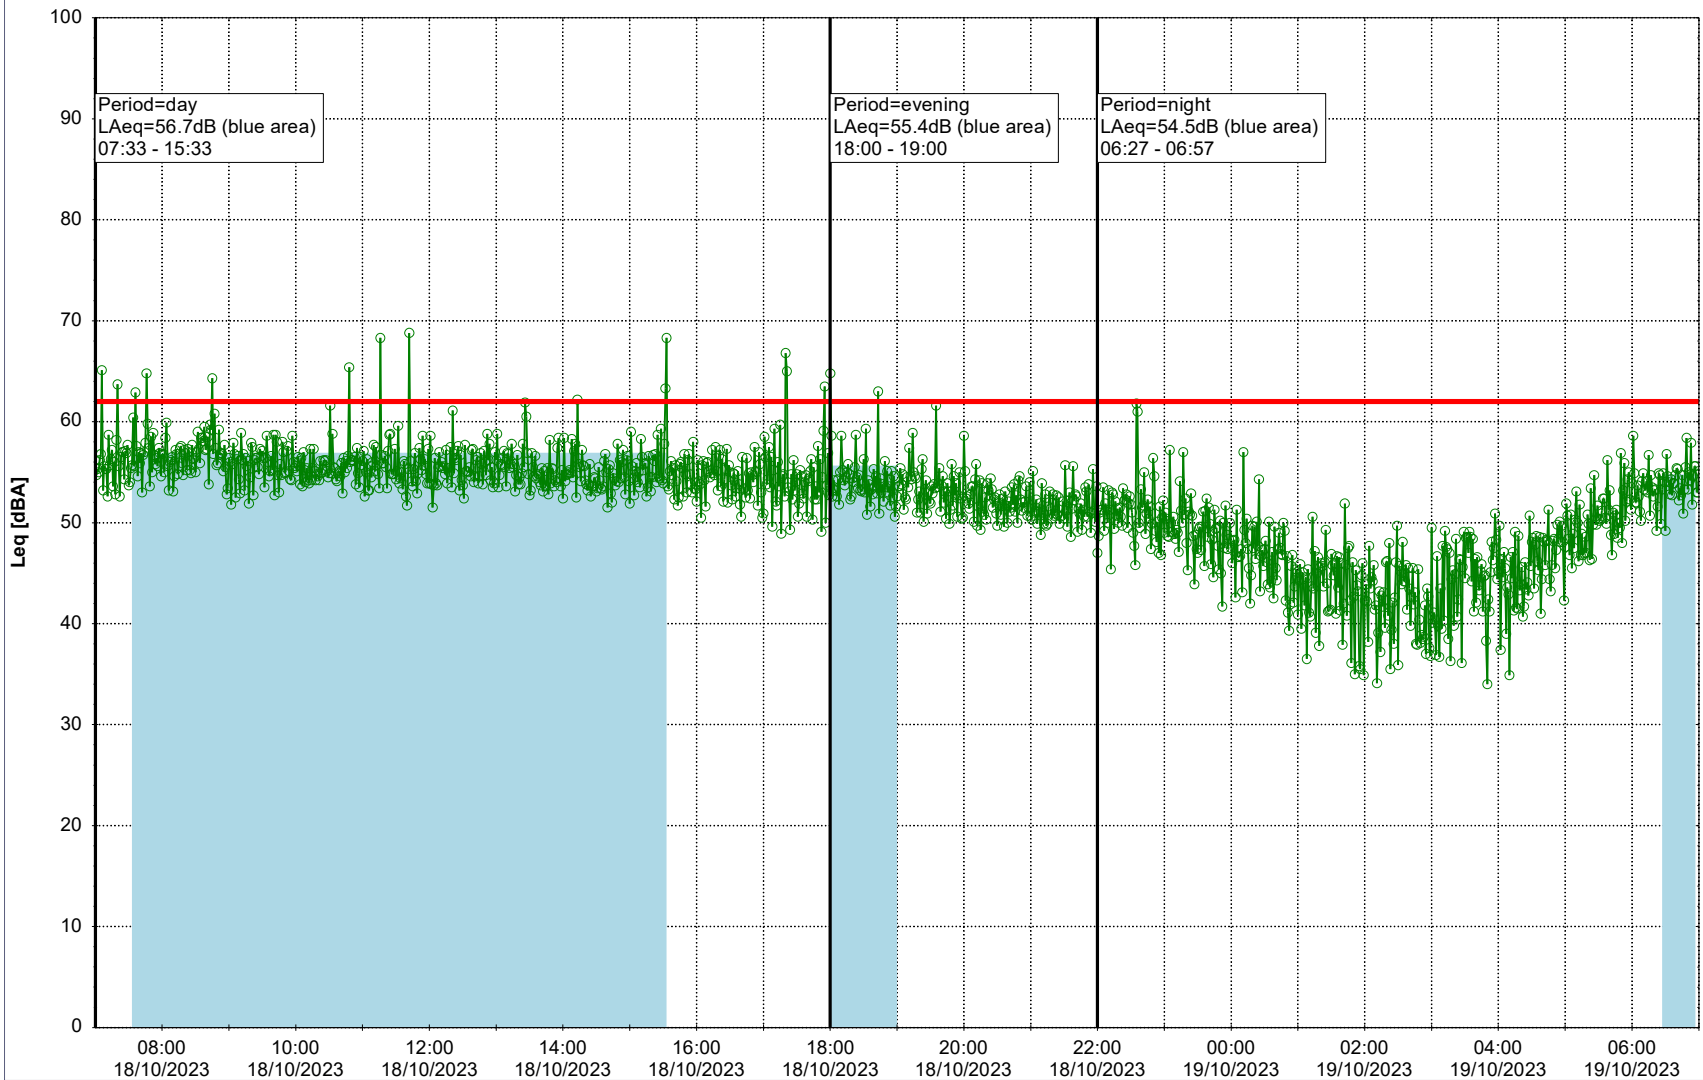

...

Noise Time Related Diagram

17/10/2023
18/10/2023

○○○ GAB_NS01

Project: Kronos Sydhavnen
Construction: Gåsebæk
Location: N-V

18/10/2023
19/10/2023

Remarks

...

Noise Time Related Diagram

○○○ GAB_NS01

Project: Kronos Sydhavnen
Construction: Gåsebæk
Location: N-V

Remarks

...

Noise Time Related Diagram

19/10/2023
20/10/2023

○○○ GAB_NS01

Project: Kronos Sydhavnen
Construction: Gåsebæk
Location: N-V

20/10/2023
21/10/2023

Remarks

...

Noise Time Related Diagram

○○○ GAB_NS01

Project: Kronos Sydhavnen
Construction: Gåsebæk
Location: N-V

21/10/2023
22/10/2023

Remarks

...

Noise Time Related Diagram

○○○ GAB_NS01

Project: Kronos Sydhavnen
Construction: Gåsebæk
Location: N-V

22/10/2023
23/10/2023

Remarks

...