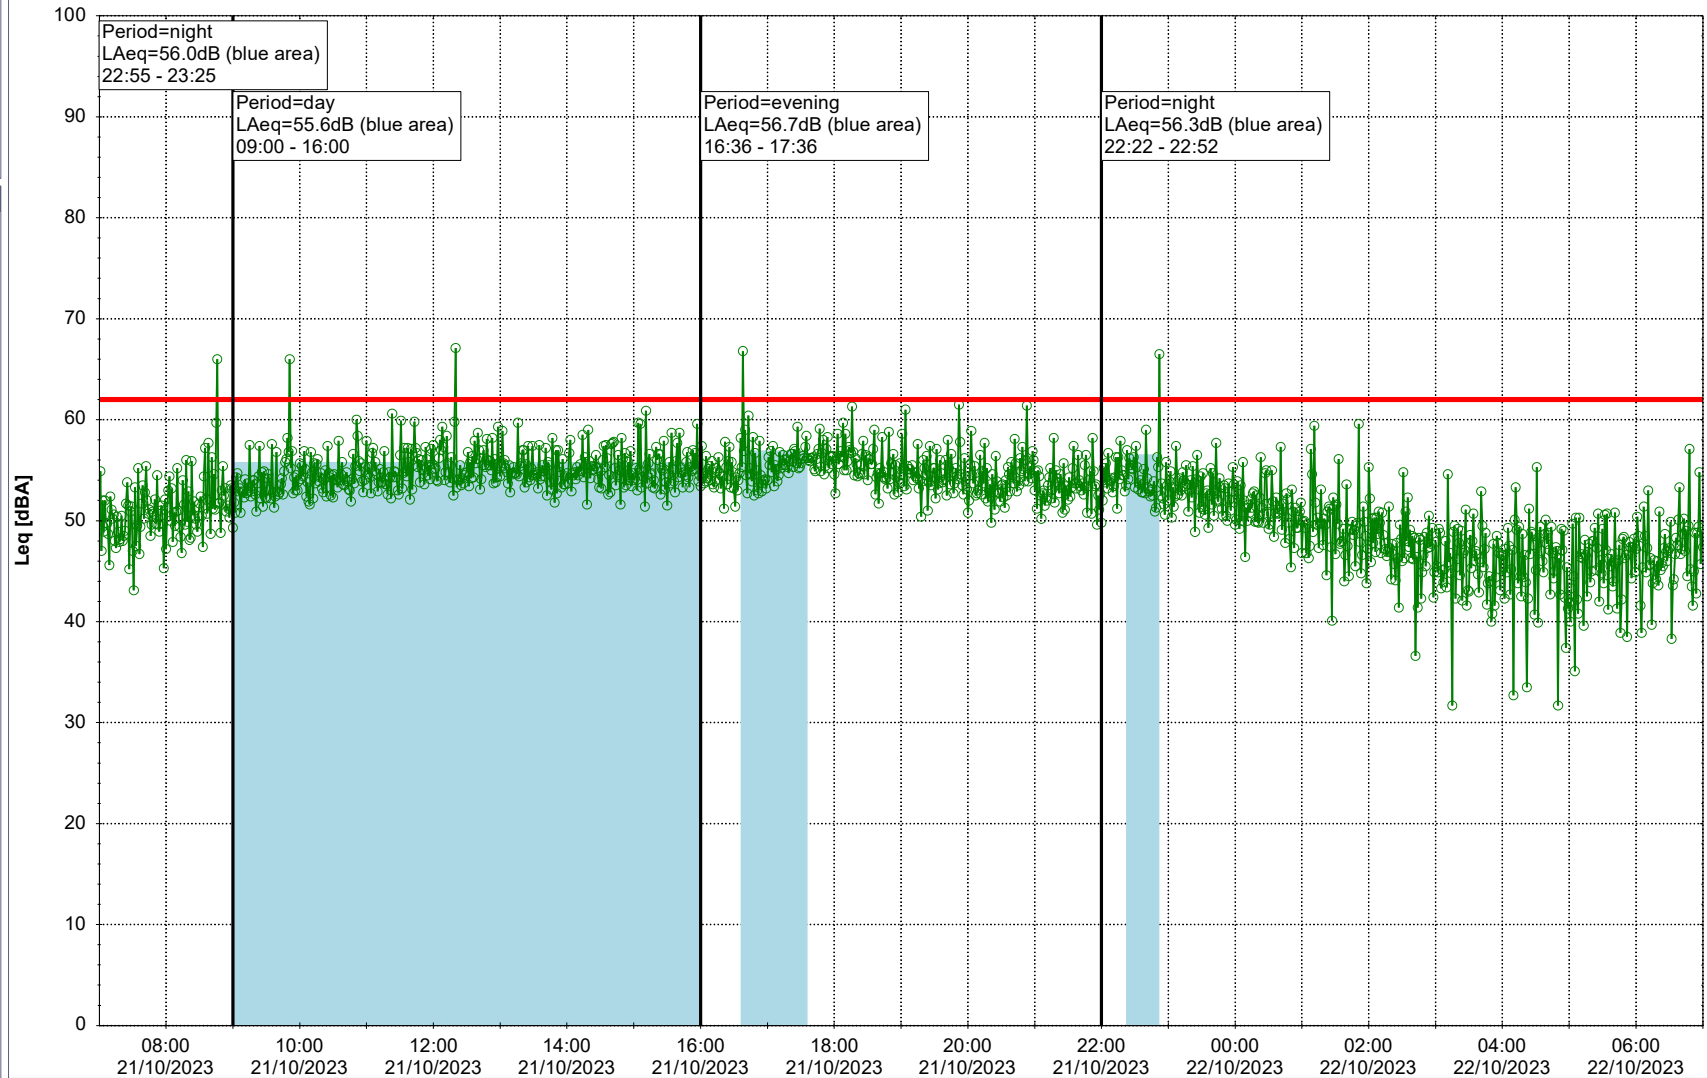

Noise Time Related Diagram

○○○ GAB_NS01

Project: Kronos Sydhavnen
Construction: Gåsebæk
Location: N-V

Remarks

...

Noise Time Related Diagram

19/10/2023
20/10/2023

○○○ GAB_NS01

Project: Kronos Sydhavnen
Construction: Gåsebæk
Location: N-V

20/10/2023
21/10/2023

Remarks

...

Noise Time Related Diagram

○○○ GAB_NS01

Project: Kronos Sydhavnen
Construction: Gåsebæk
Location: N-V

21/10/2023
22/10/2023

Remarks

...

Noise Time Related Diagram

○○○ GAB_NS01

Project: Kronos Sydhavnen
Construction: Gåsebæk
Location: N-V

22/10/2023
23/10/2023

Remarks

...

Noise Time Related Diagram

○○○ GAB_NS01