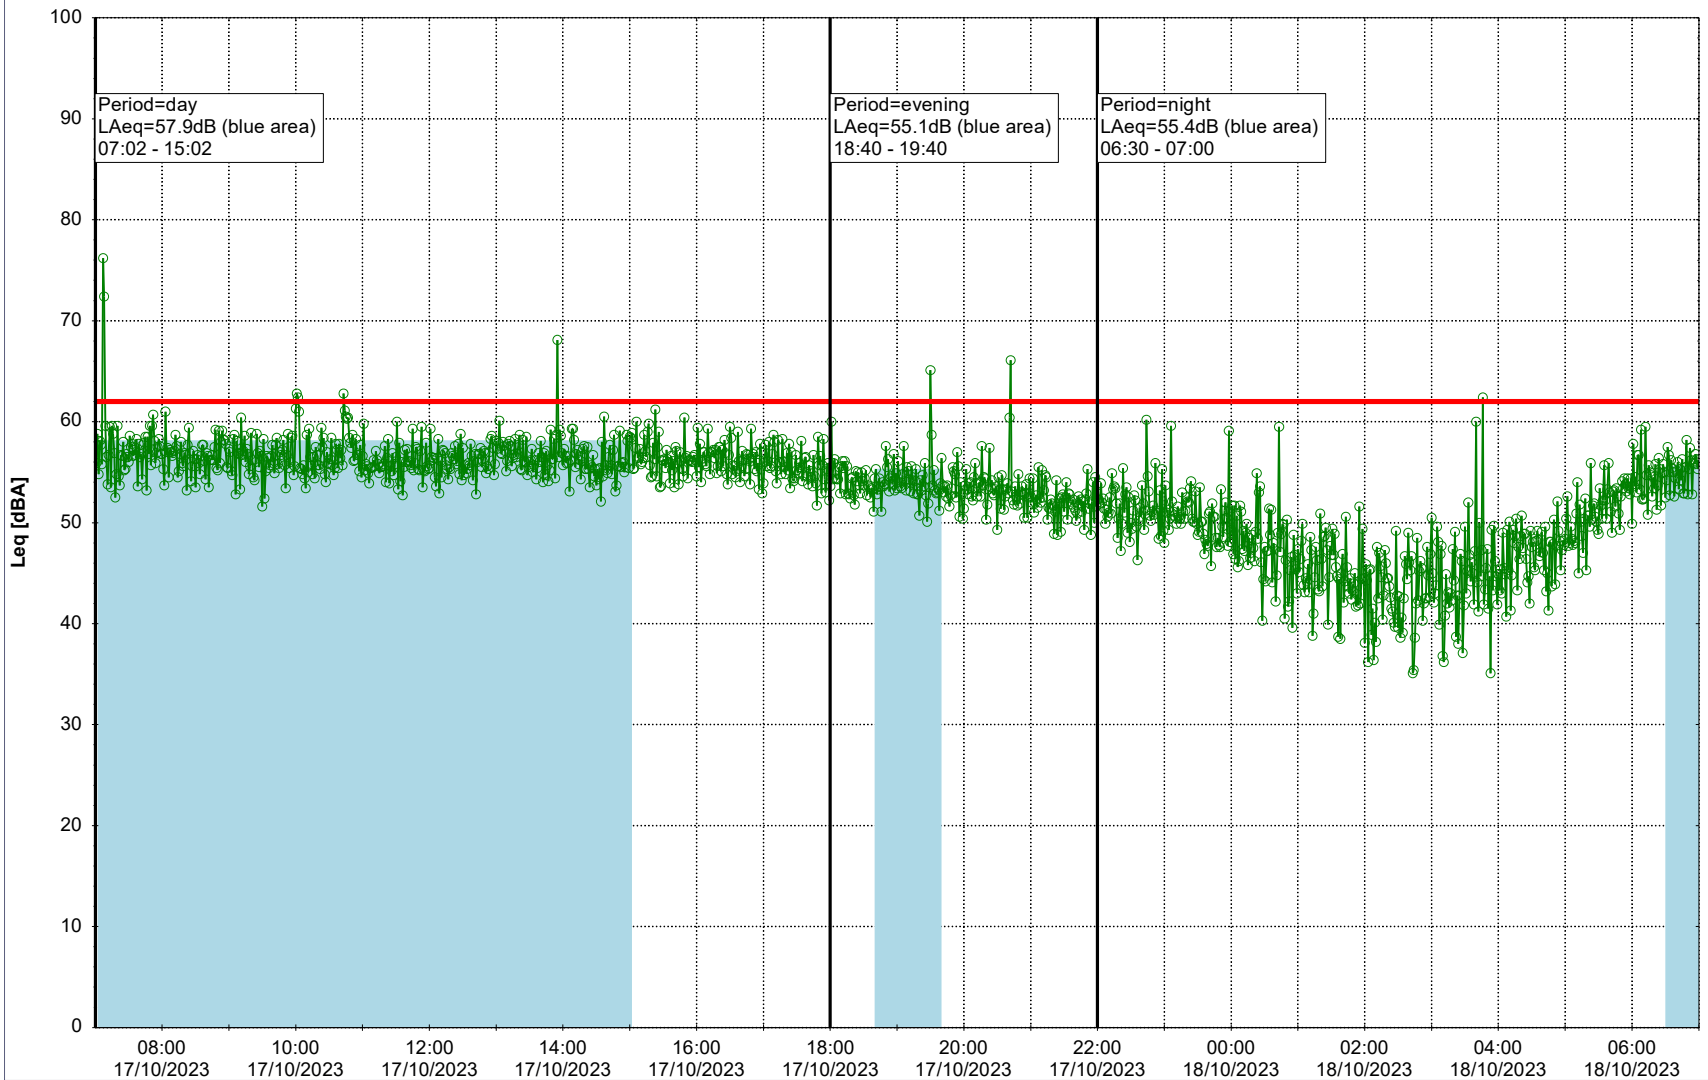

Noise Time Related Diagram

17/10/2023
18/10/2023

○○○ GAB_NS01