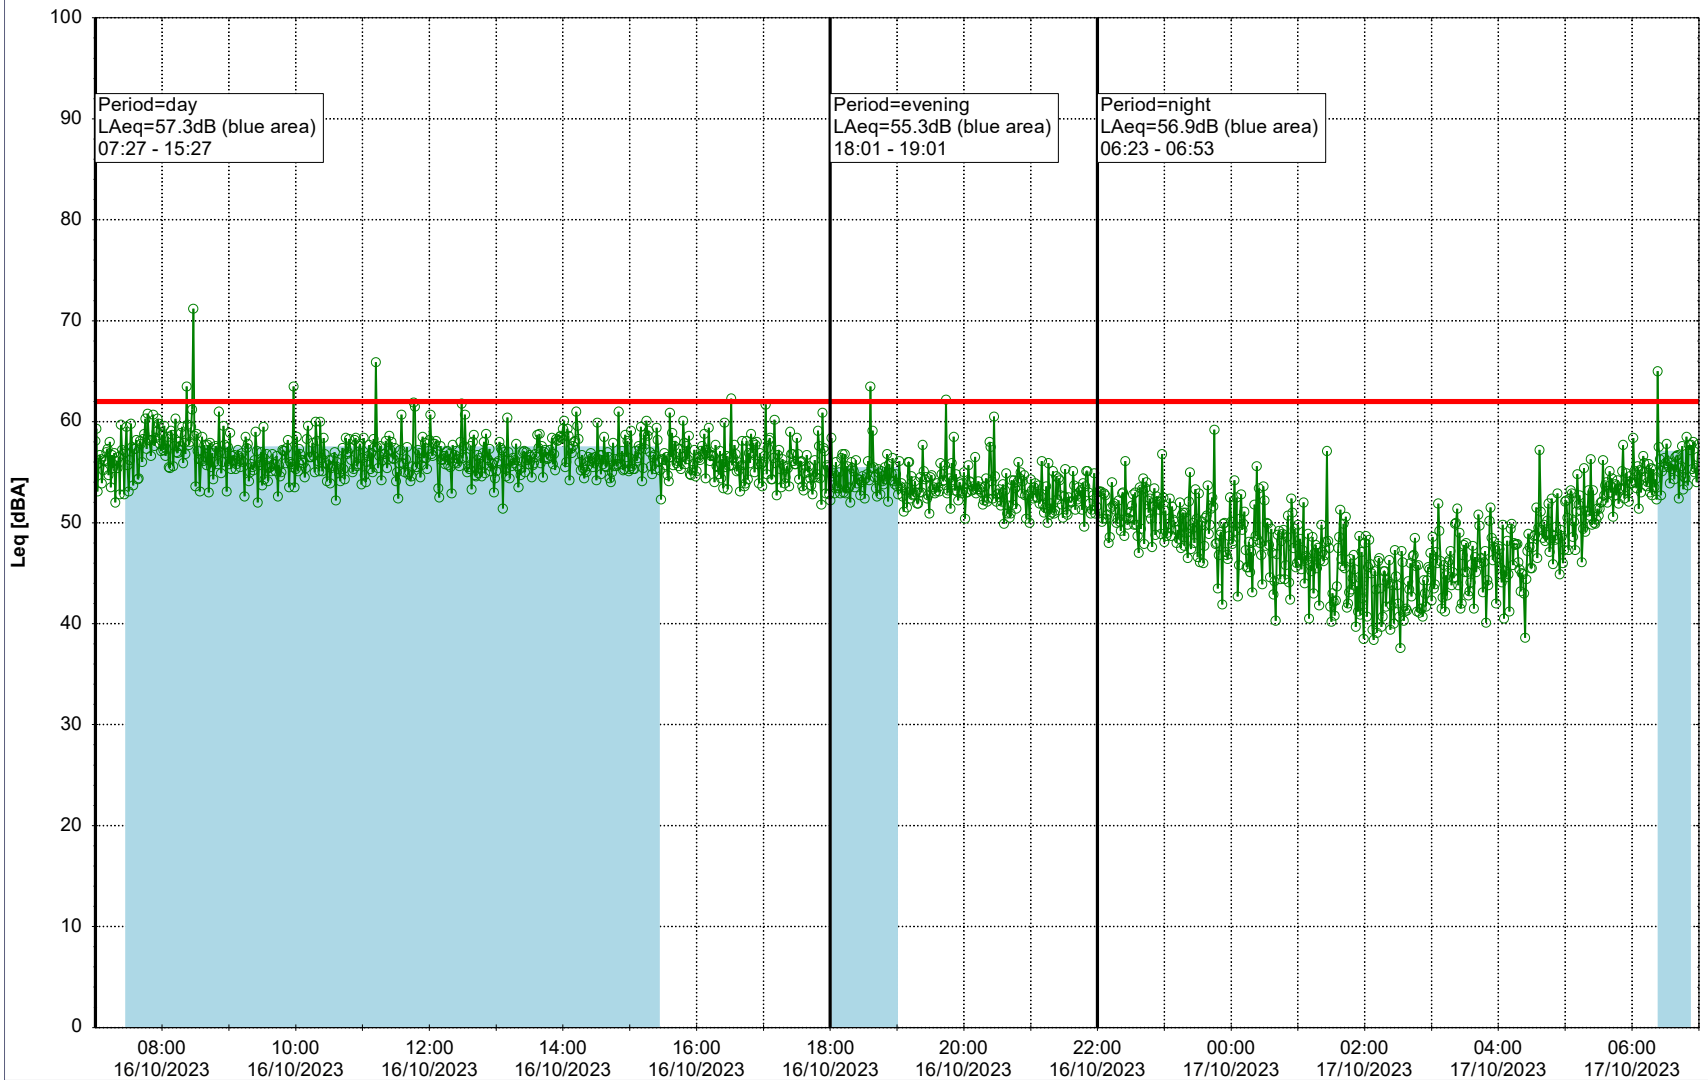

Noise Time Related Diagram

16/10/2023
17/10/2023

○○○ GAB_NS01