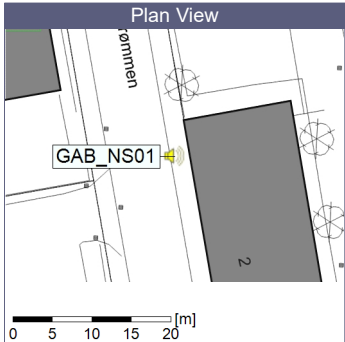

Project: Kronos Sydhavnen
Construction: Gåsebæk
Location: N-V

20/10/2023
21/10/2023