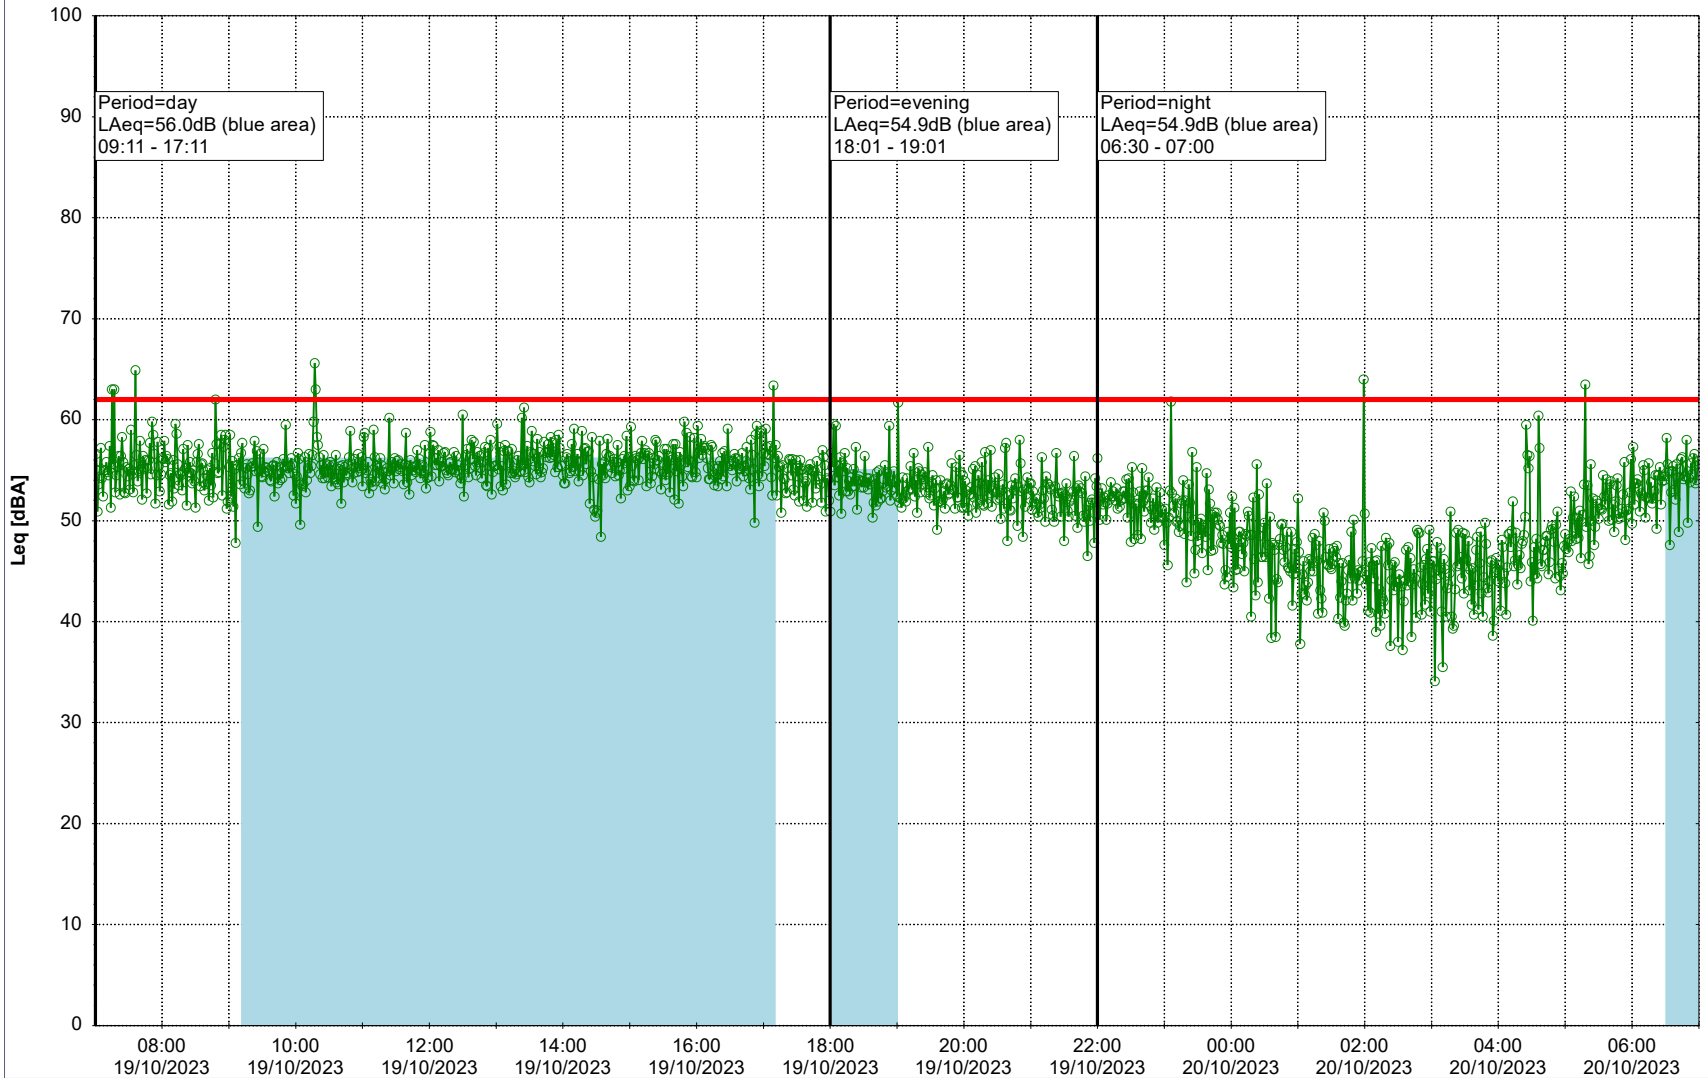

Noise Time Related Diagram

○○○ GAB_NS01

Project: Kronos Sydhavnen
Construction: Gåsebæk
Location: N-V

Remarks

...

Noise Time Related Diagram

19/10/2023
20/10/2023

○○○ GAB_NS01

Project: Kronos Sydhavnen
Construction: Gåsebæk
Location: N-V

20/10/2023
21/10/2023

Remarks

...

Noise Time Related Diagram

○○○ GAB_NS01

Project: Kronos Sydhavnen
Construction: Gåsebæk
Location: N-V

21/10/2023
22/10/2023

Remarks

...

Noise Time Related Diagram

○○○ GAB_NS01

Project: Kronos Sydhavnen
Construction: Gåsebæk
Location: N-V

22/10/2023
23/10/2023

Remarks

...