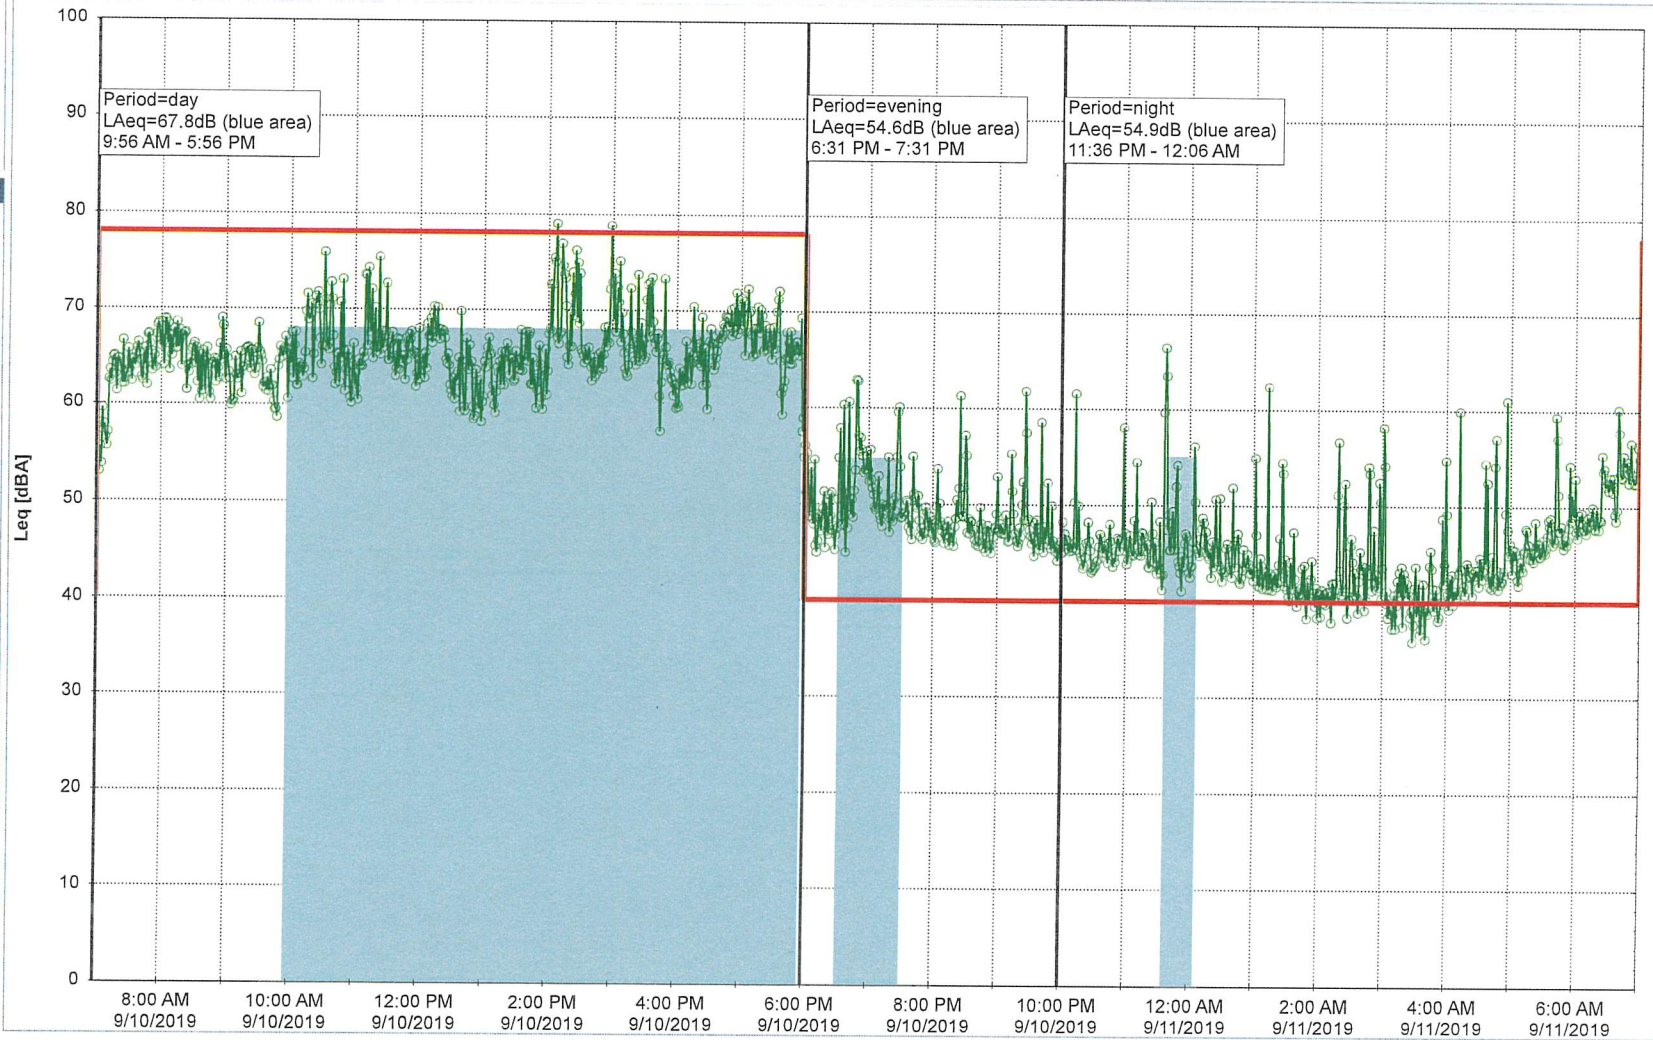

Noise Time Related Diagram

NEL_NS01