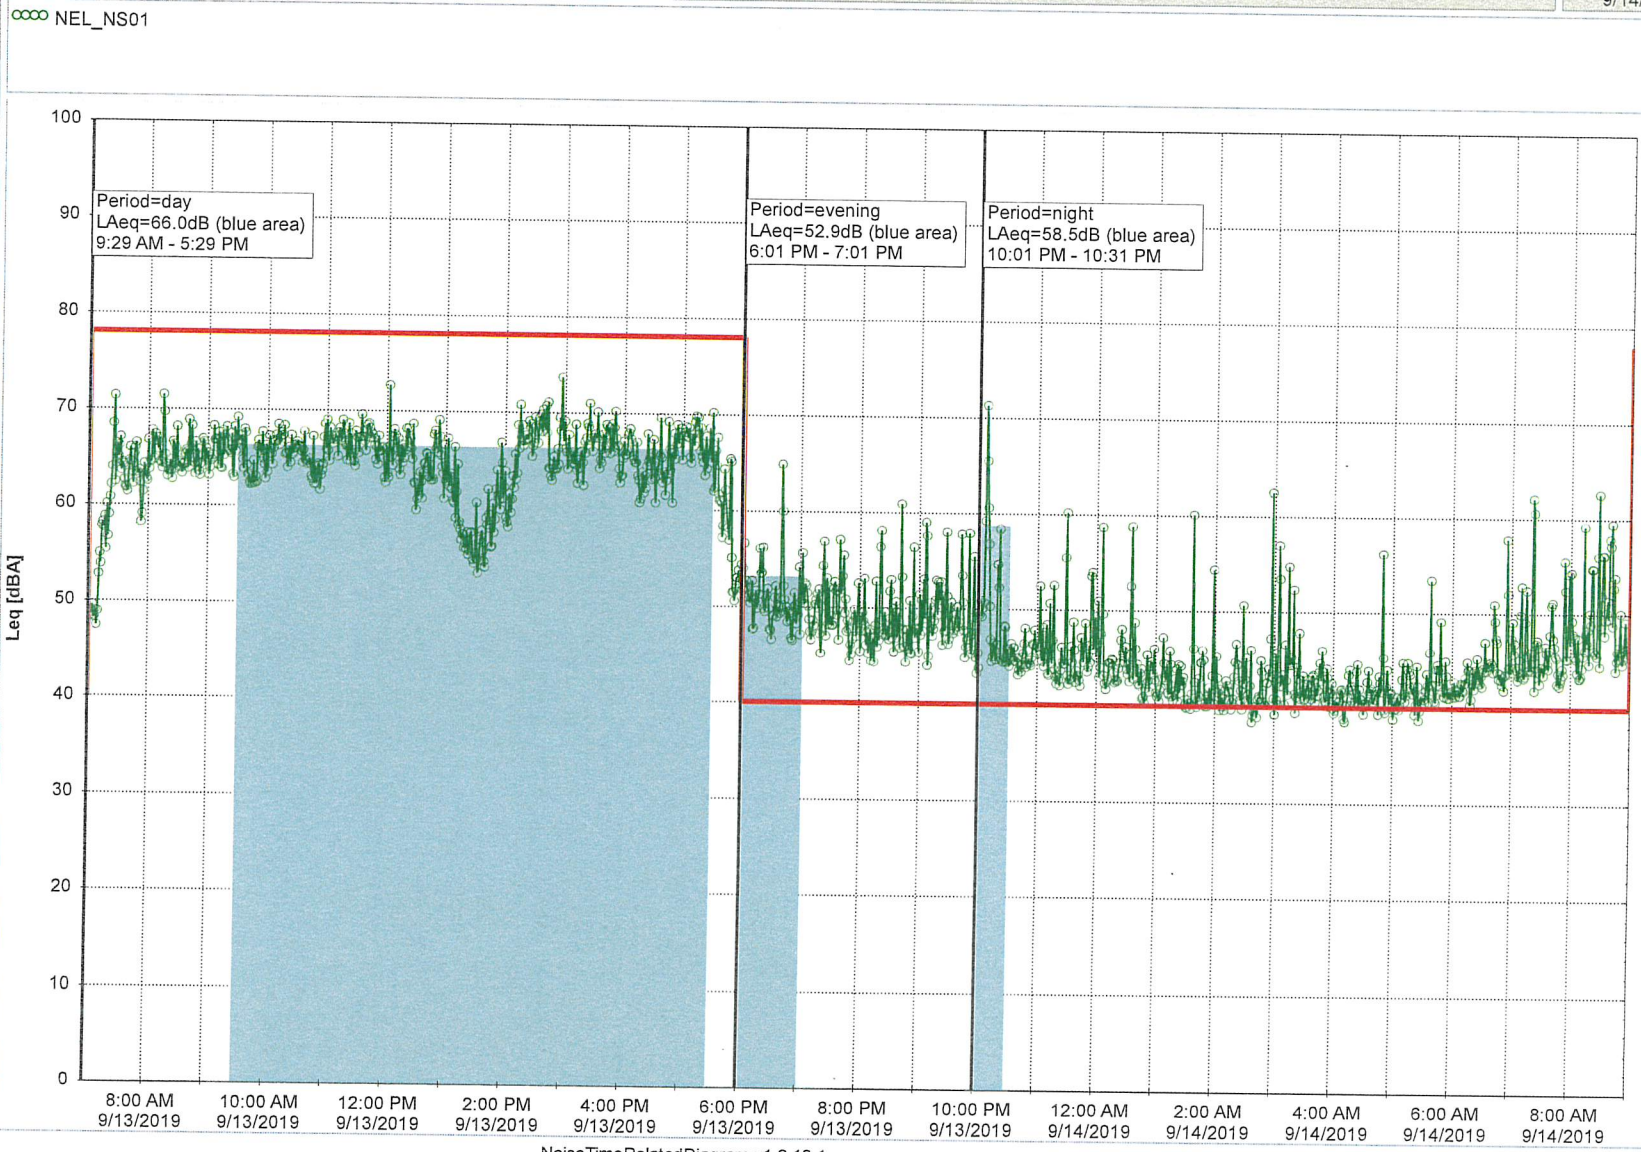

Remarks

...

Noise Time Related Diagram

Project: Kronos Sydhavnen
 Construction: Ny Ellebjerg
 Location: N-V

9/12/2019
 9/13/2019

Remarks

...

Noise Time Related Diagram

Project: Kronos Sydhavnen
Construction: Ny Ellebjerg
Location: N-V

9/13/2019
9/14/2019

Remarks

...

Noise Time Related Diagram

Project: Kronos Sydhavnen
Construction: Ny Ellebjerg
Location: N-V

9/14/2019
9/15/2019

Remarks

...

Noise Time Related Diagram

NEL_NS01

Project: Kronos Sydhavnen
Construction: Ny Ellebjerg
Location: N-V

Remarks

...

Noise Time Related Diagram