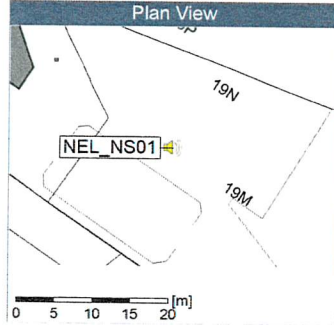

Project: Kronos Sydhavnen
Construction: Ny Ellebjerg
Location: N-V

9/13/2019
9/14/2019

Remarks

...

Noise Time Related Diagram

Project: Kronos Sydhavnen
Construction: Ny Ellebjerg
Location: N-V

9/14/2019
9/15/2019