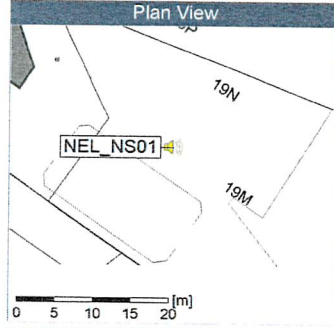

Remarks

...

Noise Time Related Diagram

NEL_NS01

Project: Kronos Sydhavnen
Construction: Ny Ellebjerg
Location: N-V

Remarks

...

Noise Time Related Diagram