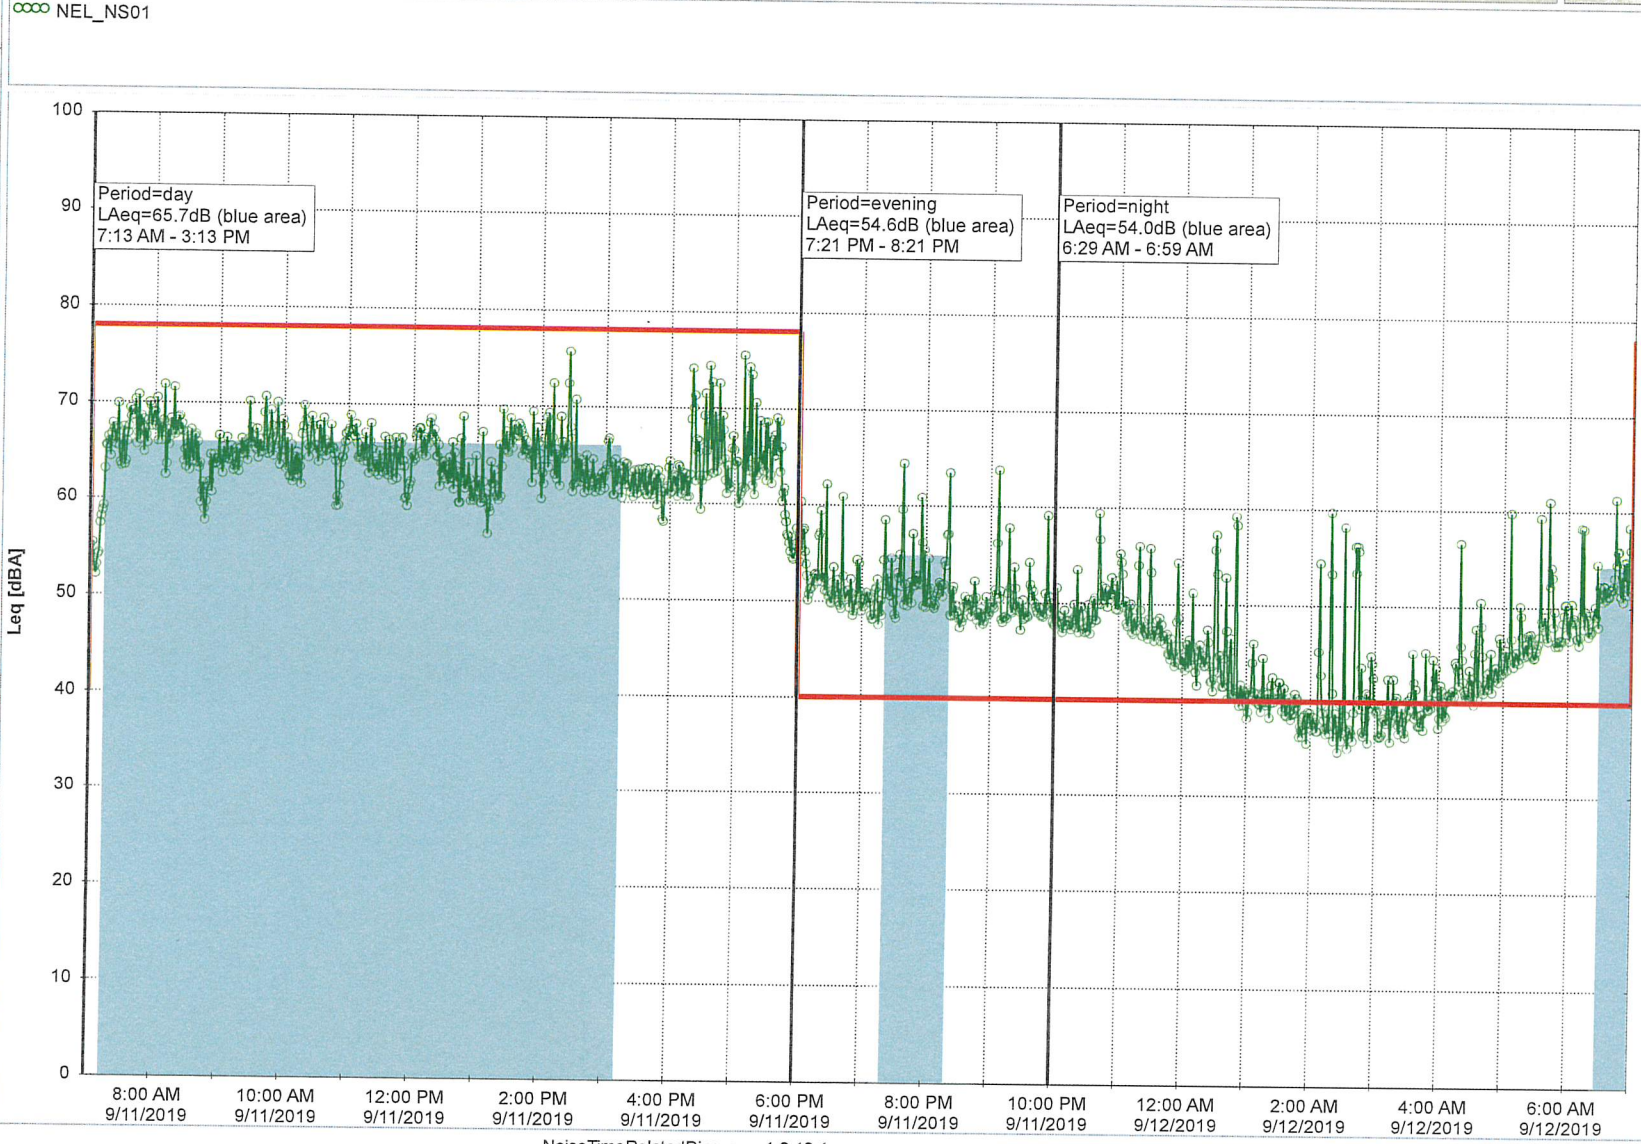

Noise Time Related Diagram