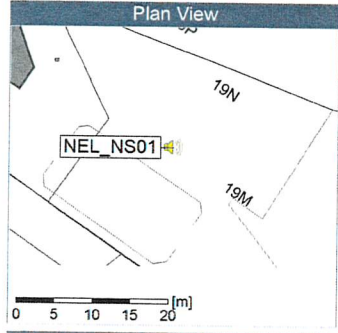

Project: Kronos Sydhavnen
Construction: Ny Ellebjerg
Location: N-V

9/10/2019
9/11/2019

Remarks

...

Noise Time Related Diagram

NEL_NS01

Project: Kronos Sydhavnen
Construction: Ny Ellebjerg
Location: N-V

9/11/2019
9/12/2019