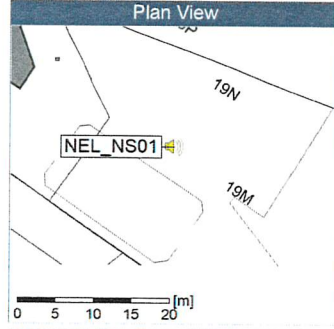

Project: Kronos Sydhavnen
Construction: Ny Ellebjerg
Location: N-V

9/10/2019
9/11/2019

Remarks

...

Noise Time Related Diagram

NEL_NS01

Project: Kronos Sydhavnen
Construction: Ny Ellebjerg
Location: N-V

9/11/2019
9/12/2019