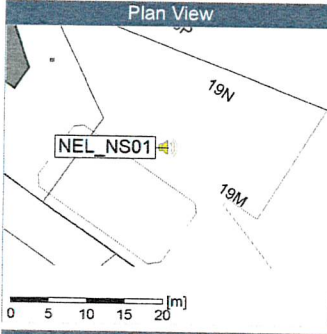

Remarks

...

Noise Time Related Diagram

Project: Kronos Sydhavnen
 Construction: Ny Ellebjerg
 Location: N-V

9/12/2019
 9/13/2019

Remarks

...

Noise Time Related Diagram