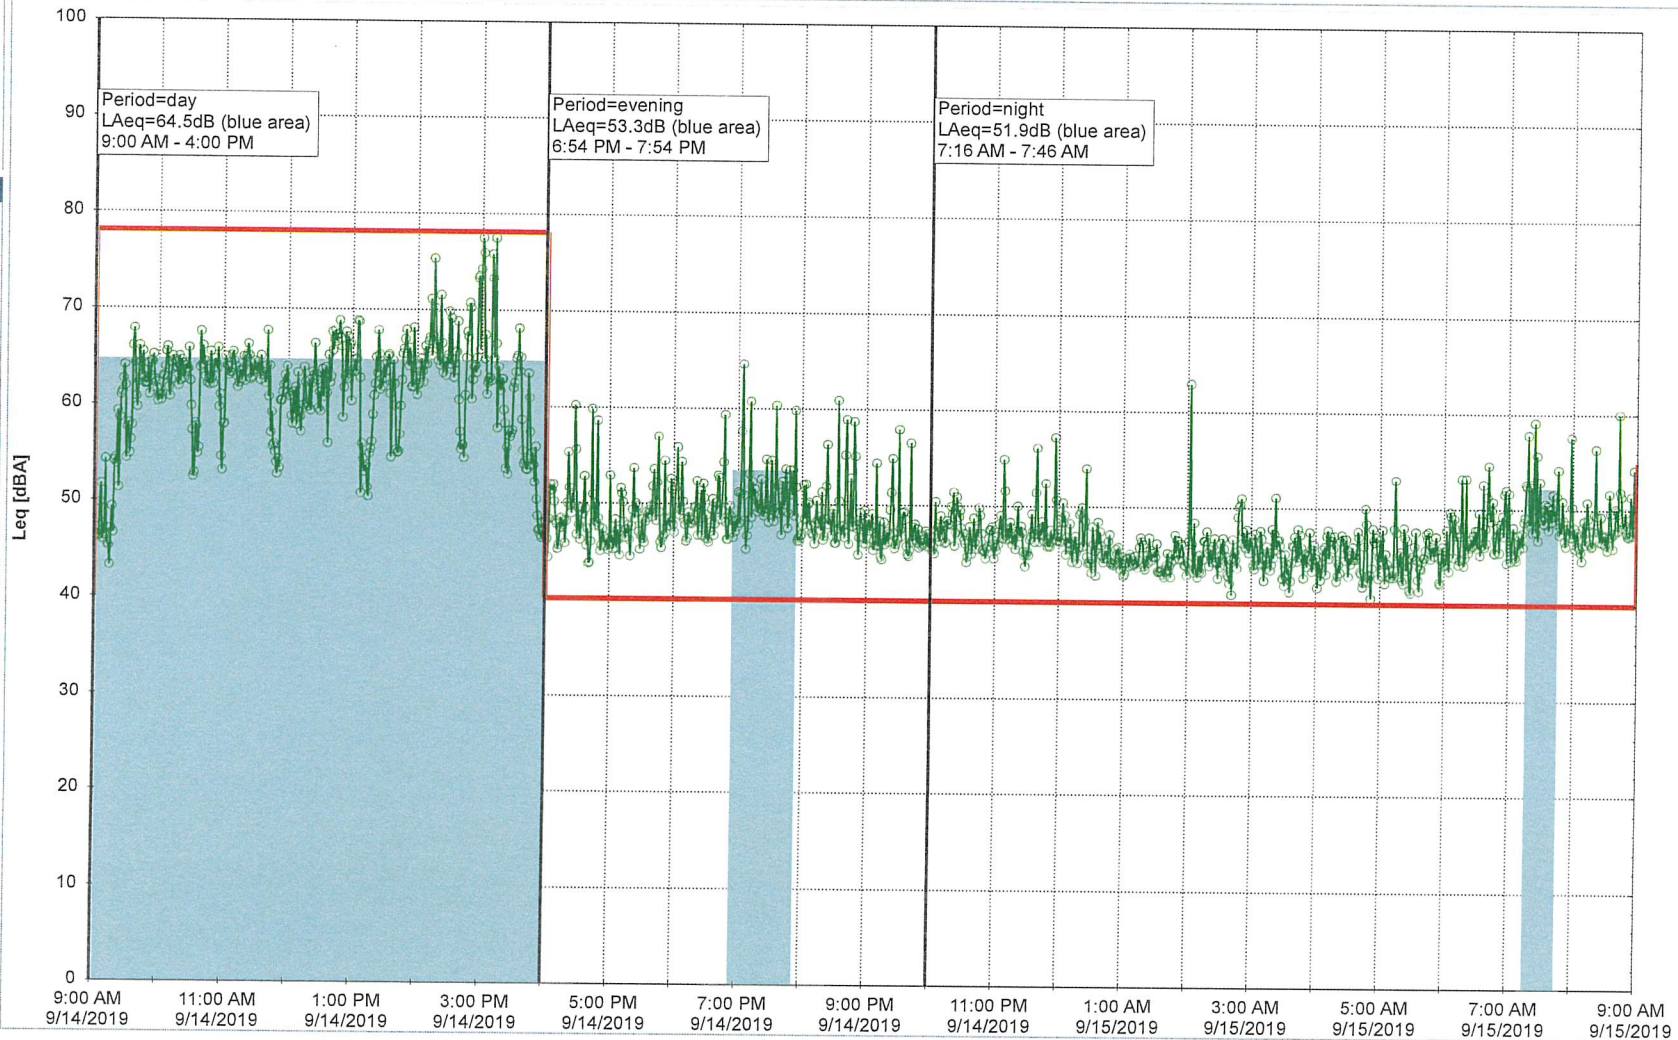

Project: Kronos Sydhavnen
Construction: Ny Ellebjerg
Location: N-V

9/13/2019
9/14/2019

Remarks

...

Noise Time Related Diagram

Project: Kronos Sydhavnen
Construction: Ny Ellebjerg
Location: N-V

9/14/2019
9/15/2019

Remarks

...

Noise Time Related Diagram

NEL_NS01

Project: Kronos Sydhavnen
Construction: Ny Ellebjerg
Location: N-V

Remarks

...

Noise Time Related Diagram