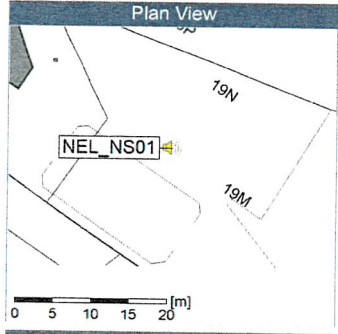

Project: Kronos Sydhavnen
Construction: Ny Ellebjerg
Location: N-V

9/13/2019
9/14/2019