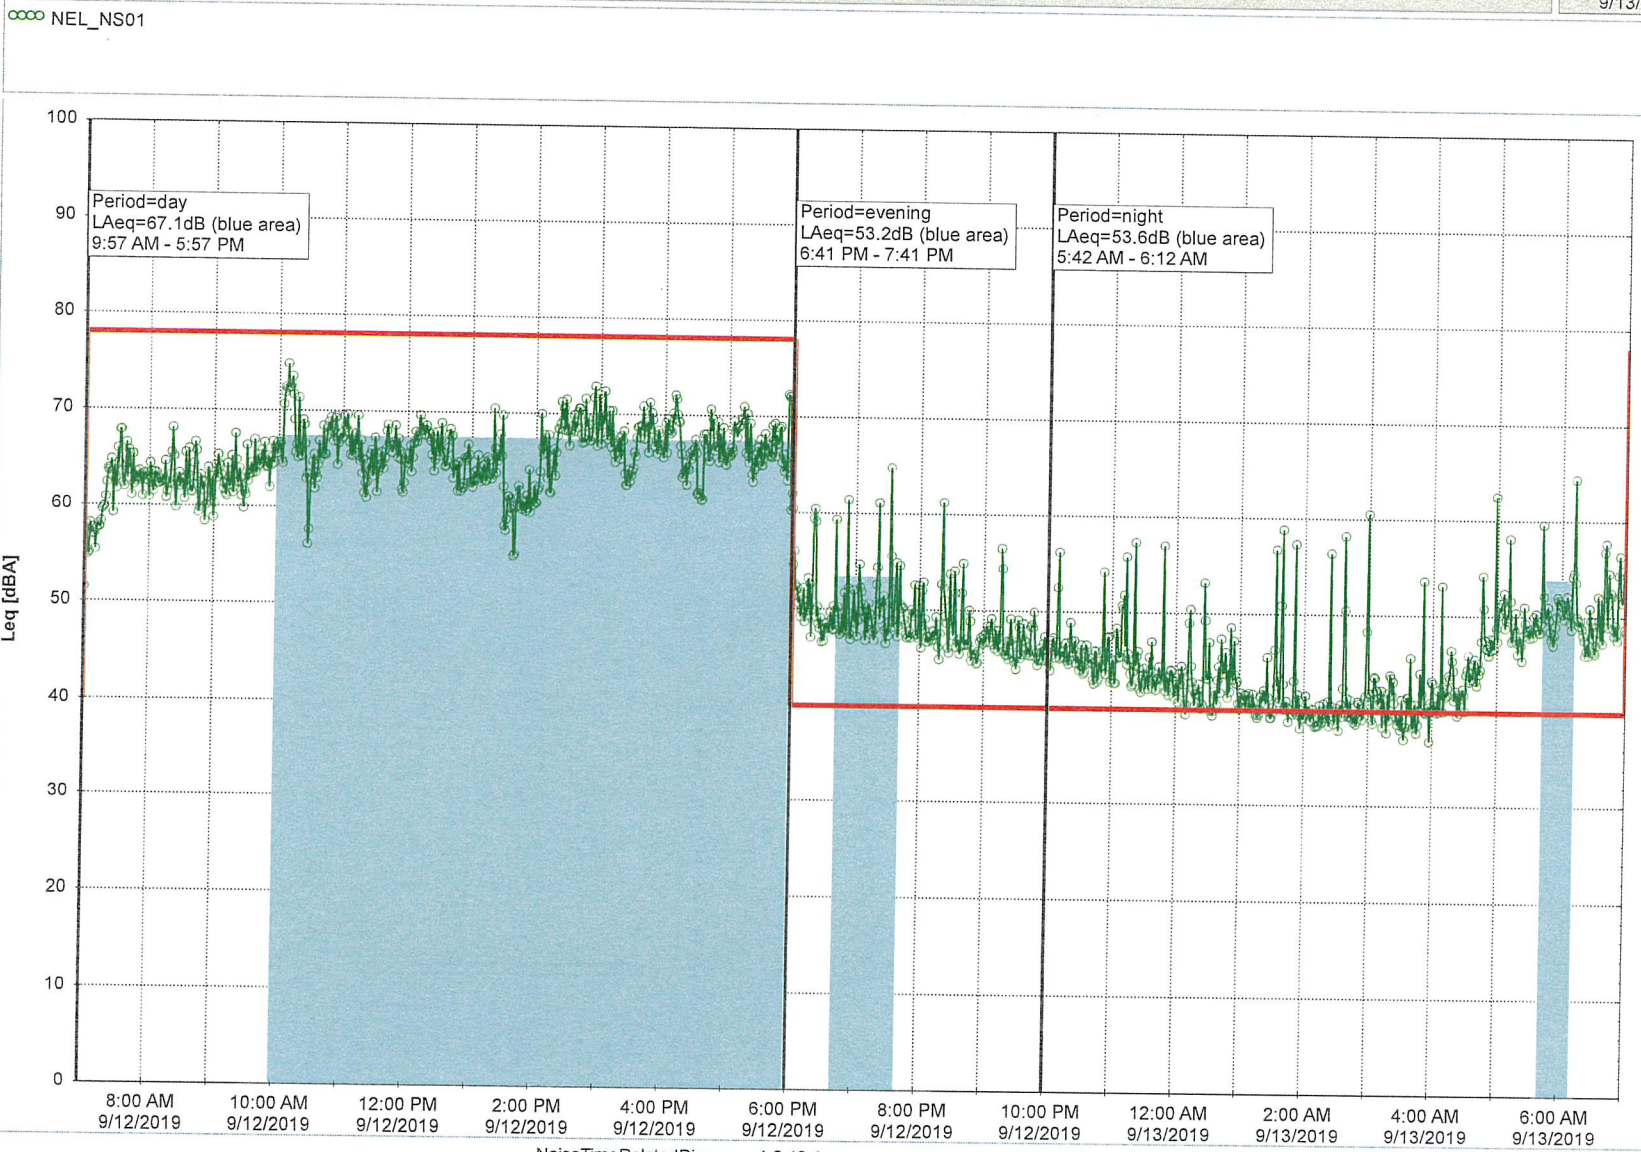

Remarks

...

Noise Time Related Diagram

Project: Kronos Sydhavnen
 Construction: Ny Ellebjerg
 Location: N-V

9/12/2019
 9/13/2019

Remarks

...

Noise Time Related Diagram

Project: Kronos Sydhavnen
Construction: Ny Ellebjerg
Location: N-V

9/13/2019
9/14/2019

Remarks

...

Noise Time Related Diagram

Project: Kronos Sydhavnen
Construction: Ny Ellebjerg
Location: N-V

9/14/2019
9/15/2019

Remarks

...

Noise Time Related Diagram

NEL_NS01

Project: Kronos Sydhavnen
Construction: Ny Ellebjerg
Location: N-V

Remarks

...

Noise Time Related Diagram