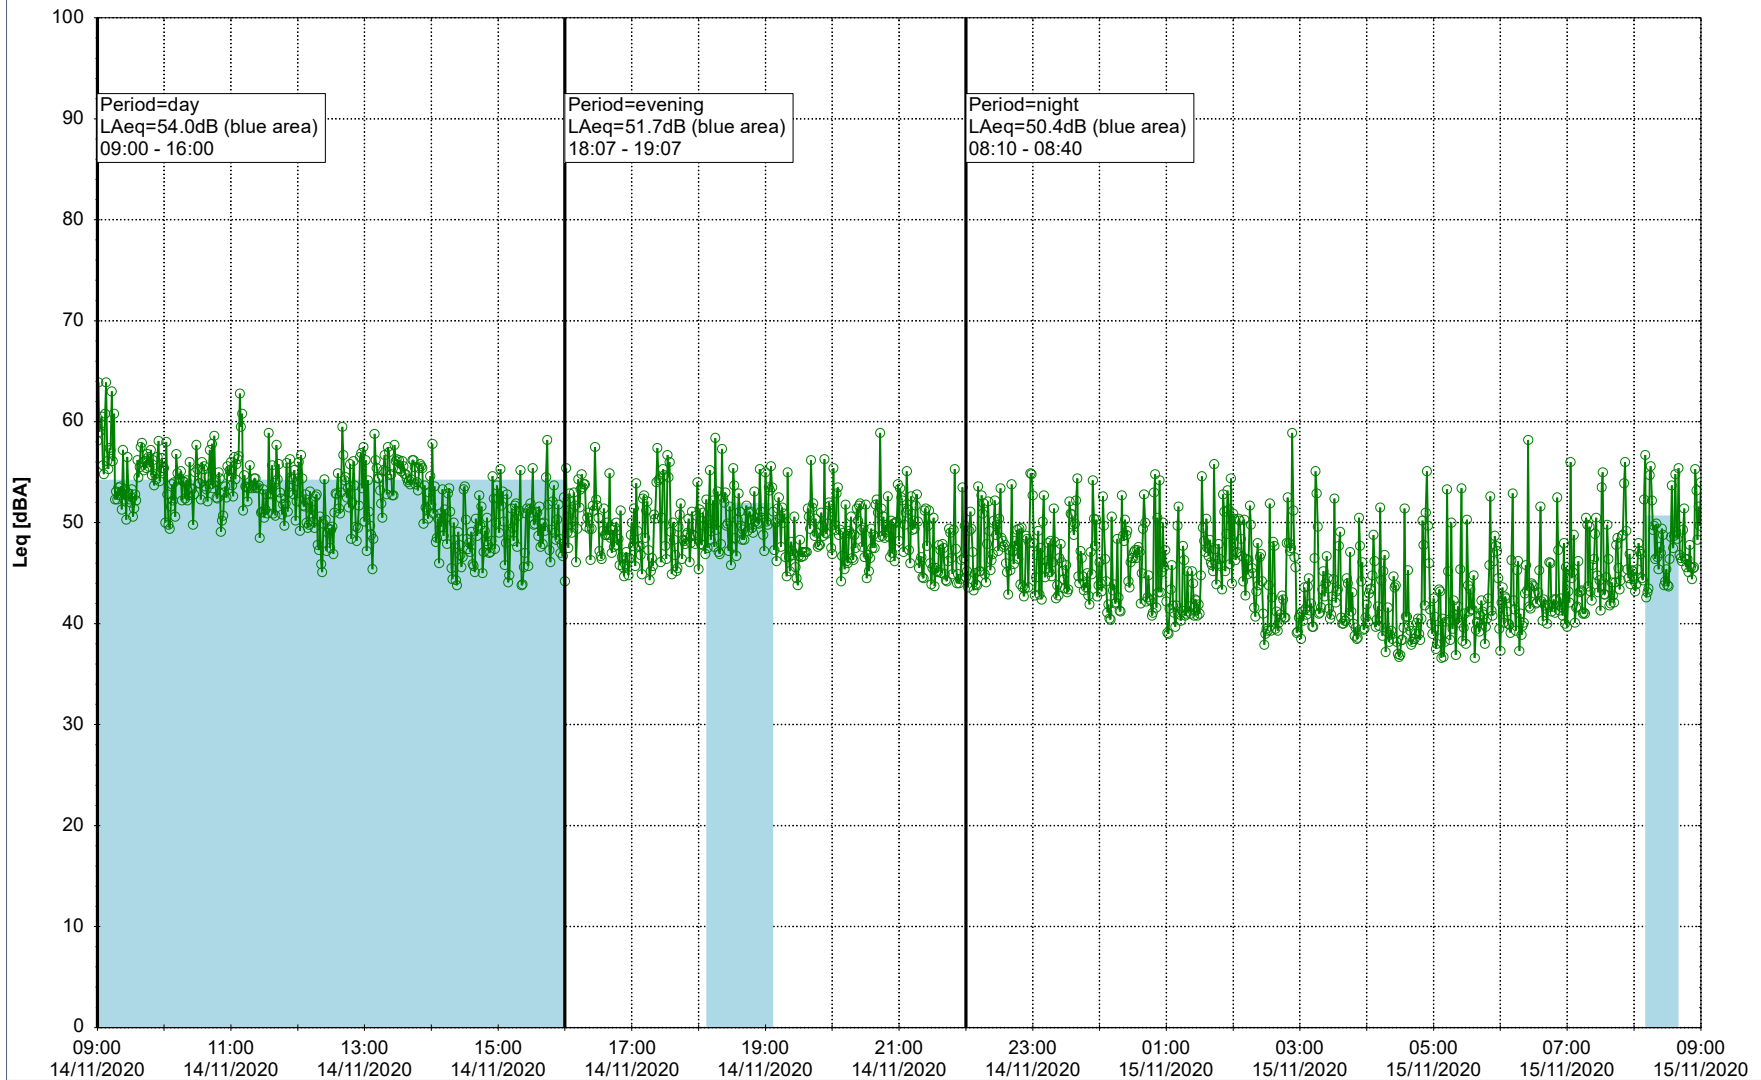

Noise Time Related Diagram

13/11/2020
14/11/2020

○○○ NEL_NS01

Project: Kronos Sydhavnen
Construction: Ny Ellebjerg
Location: N-V

Plan View

Remarks

...

Noise Time Related Diagram

14/11/2020
15/11/2020

○ ○ ○ ○ NEL_NS01

Project: Kronos Sydhavnen
Construction: Ny Ellebjerg
Location: N-V

Plan View

Remarks

...

Noise Time Related Diagram

15/11/2020
16/11/2020