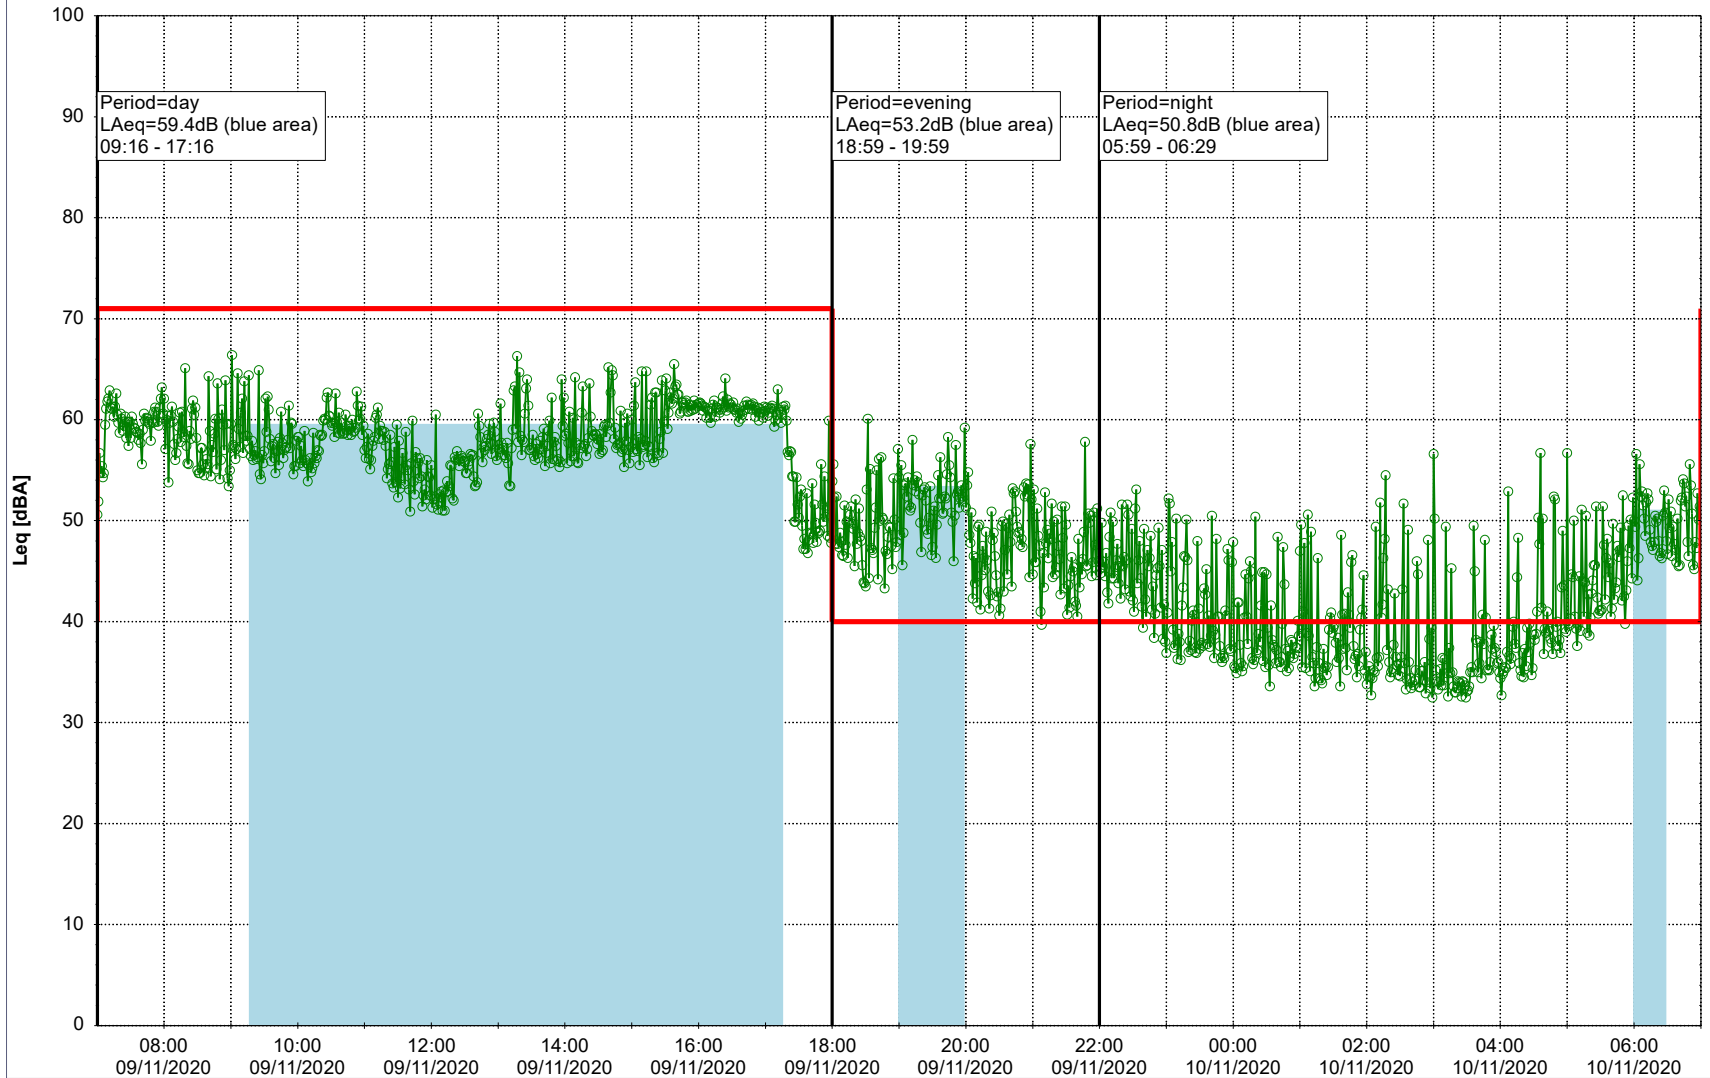

Project: Kronos Sydhavnen
Construction: Ny Ellebjerg
Location: N-V

09/11/2020
10/11/2020

Plan View

Remarks

...

Noise Time Related Diagram

○ ○ ○ ○ NEL_NS01

Project: Kronos Sydhavnen
Construction: Ny Ellebjerg
Location: N-V

Plan View

Remarks

...

Noise Time Related Diagram

10/11/2020
11/11/2020

○ NEL_NS01

Project: Kronos Sydhavnen
Construction: Ny Ellebjerg
Location: N-V

Plan View

Remarks

...

Noise Time Related Diagram

11/11/2020
12/11/2020

○ NEL_NS01

Project: Kronos Sydhavnen
Construction: Ny Ellebjerg
Location: N-V

Plan View

Remarks

14/11/2020
15/11/2020

○ ○ ○ ○ NEL_NS01

Project: Kronos Sydhavnen
Construction: Ny Ellebjerg
Location: N-V

Plan View

Remarks

...

Noise Time Related Diagram

15/11/2020
16/11/2020