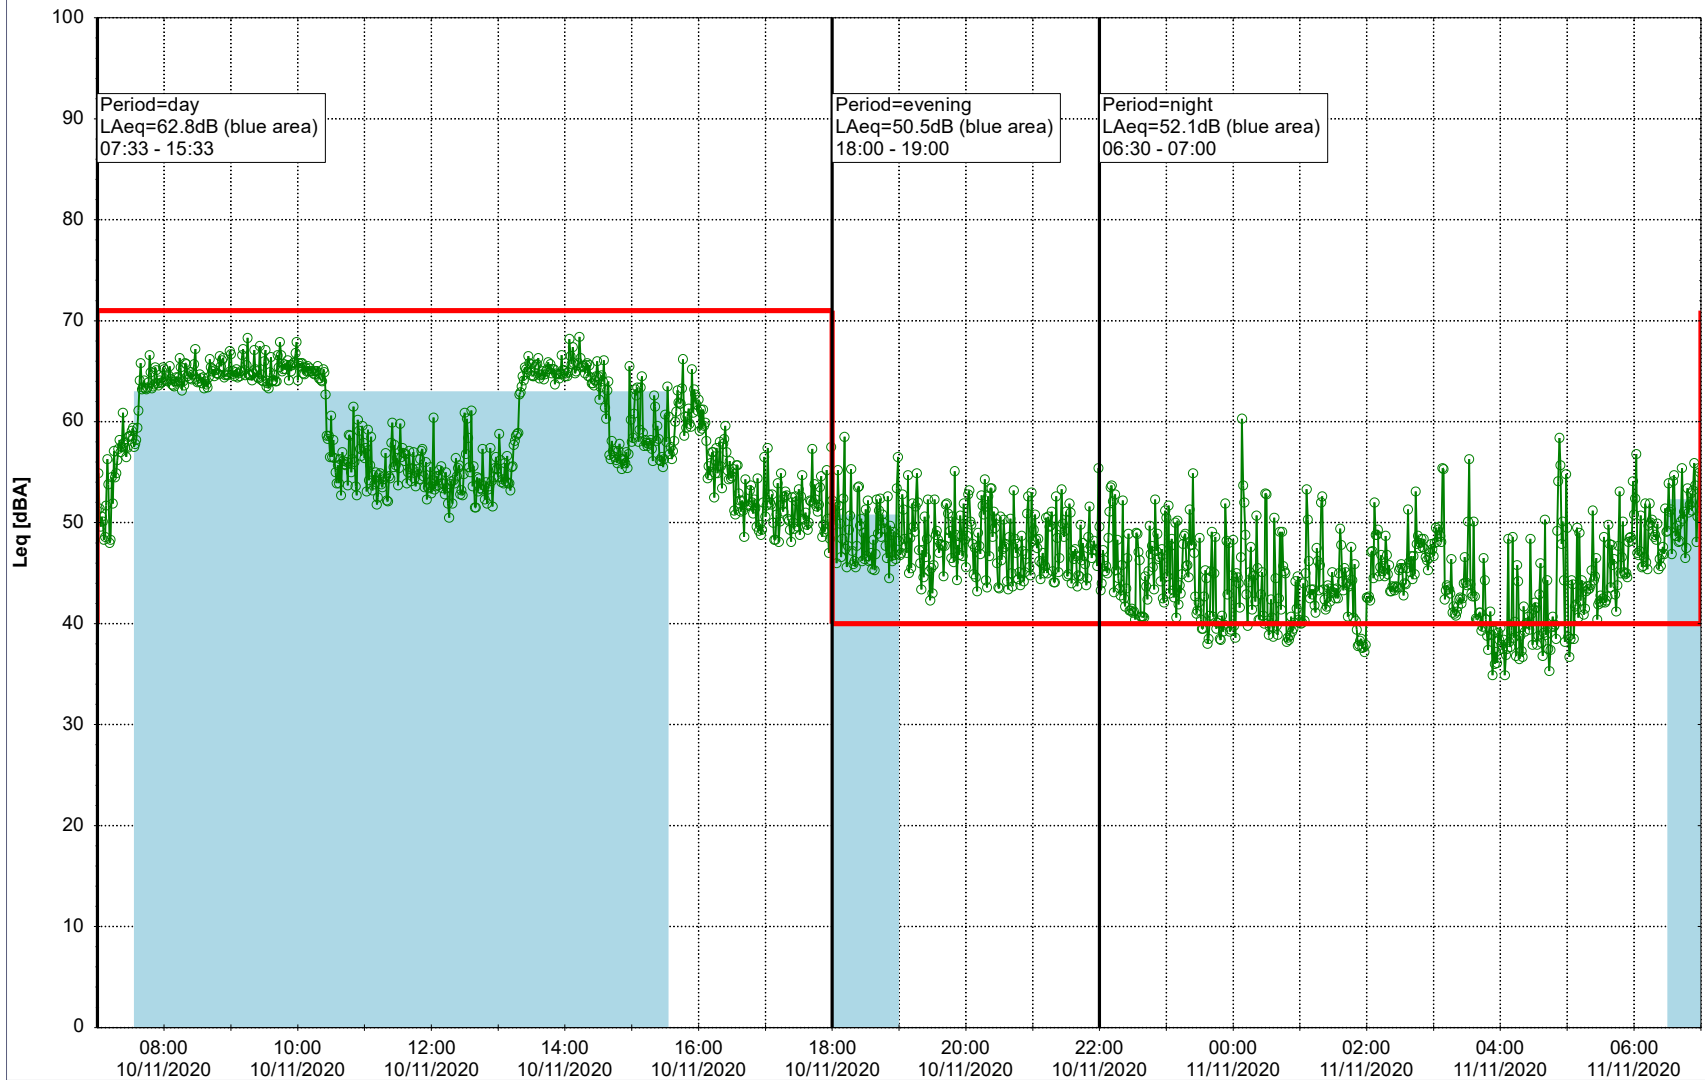

Plan View

Remarks

...

Noise Time Related Diagram

10/11/2020
11/11/2020

○ NEL_NS01

Project: Kronos Sydhavnen
Construction: Ny Ellebjerg
Location: N-V

Plan View

Remarks

...

Noise Time Related Diagram

11/11/2020
12/11/2020

○ NEL_NS01

Project: Kronos Sydhavnen
Construction: Ny Ellebjerg
Location: N-V

Plan View

Remarks

...

Noise Time Related Diagram

12/11/2020
13/11/2020

○ NEL_NS01

Project: Kronos Sydhavnen
Construction: Ny Ellebjerg
Location: N-V

Plan View

Remarks

...

Noise Time Related Diagram

13/11/2020
14/11/2020

○○○ NEL_NS01

Project: Kronos Sydhavnen
Construction: Ny Ellebjerg
Location: N-V

Plan View

Remarks

...

Noise Time Related Diagram