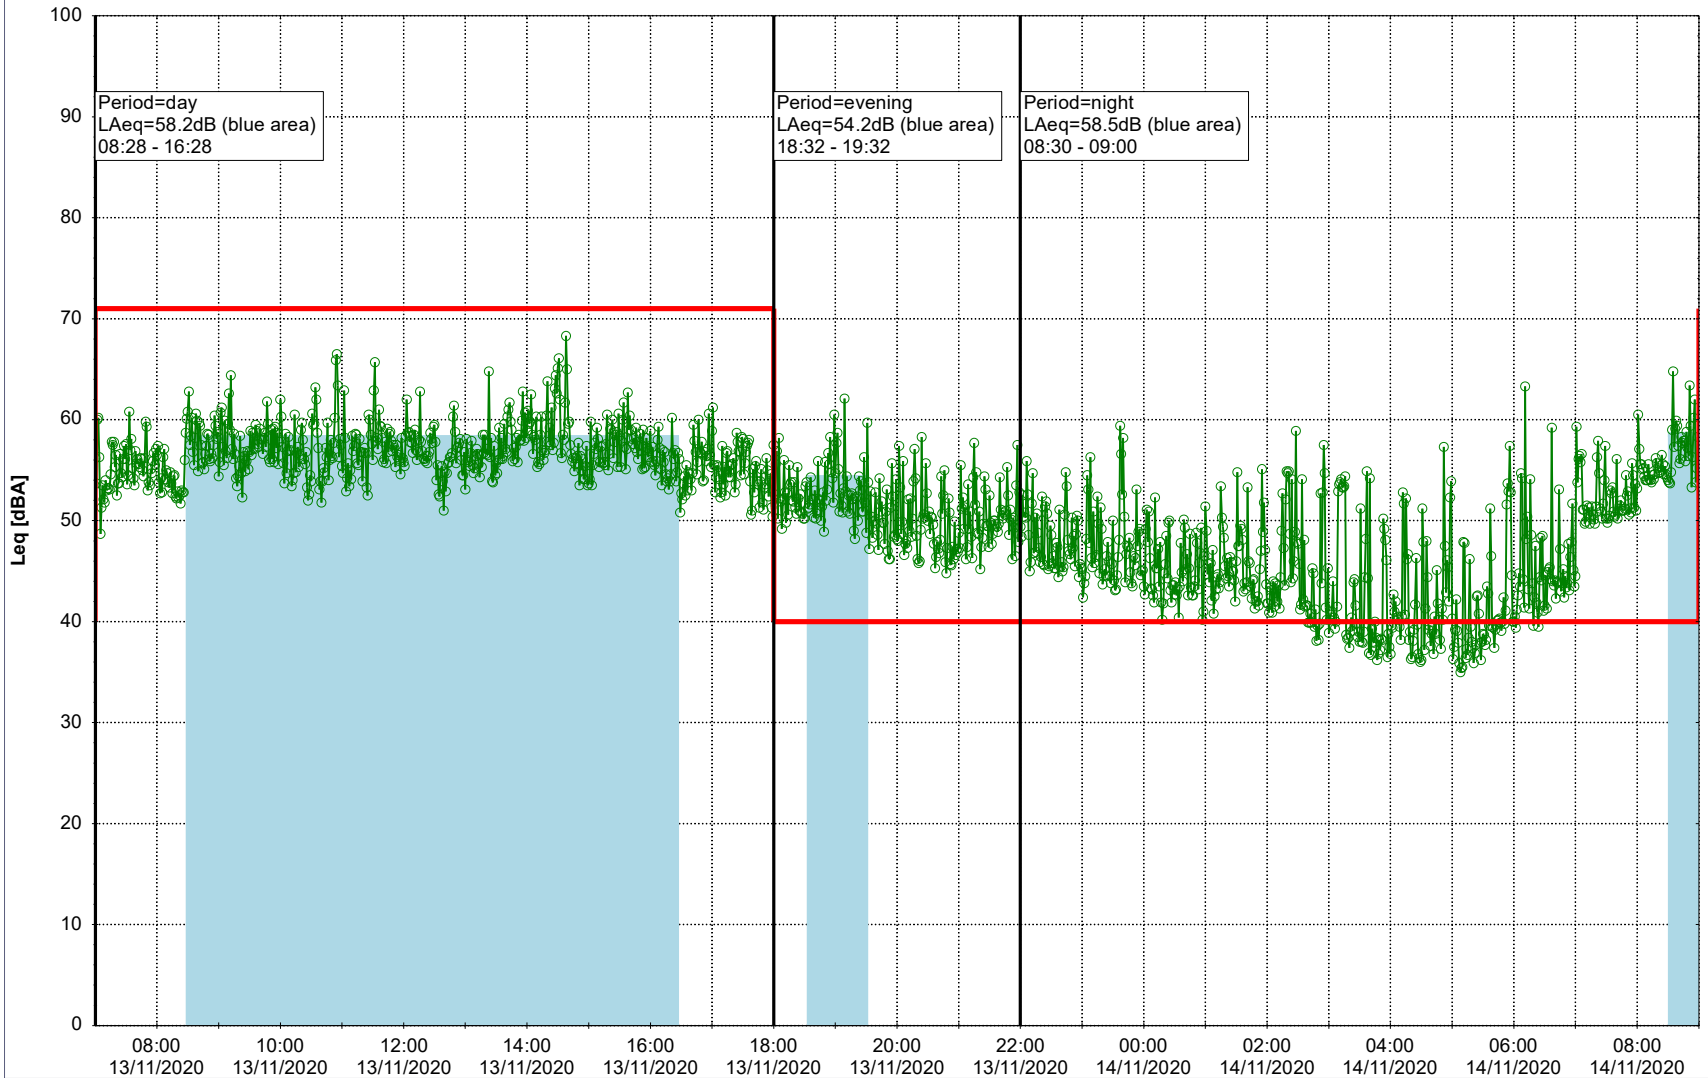

...

Noise Time Related Diagram

12/11/2020
13/11/2020

○ NEL_NS01

Project: Kronos Sydhavnen
Construction: Ny Ellebjerg
Location: N-V

Plan View

Remarks

...

Noise Time Related Diagram

13/11/2020
14/11/2020

○○○ NEL_NS01

Project: Kronos Sydhavnen
Construction: Ny Ellebjerg
Location: N-V

Plan View

Remarks

...

Noise Time Related Diagram

14/11/2020
15/11/2020

○ ○ ○ ○ NEL_NS01

Project: Kronos Sydhavnen
Construction: Ny Ellebjerg
Location: N-V

Plan View

Remarks

...

Noise Time Related Diagram

15/11/2020
16/11/2020