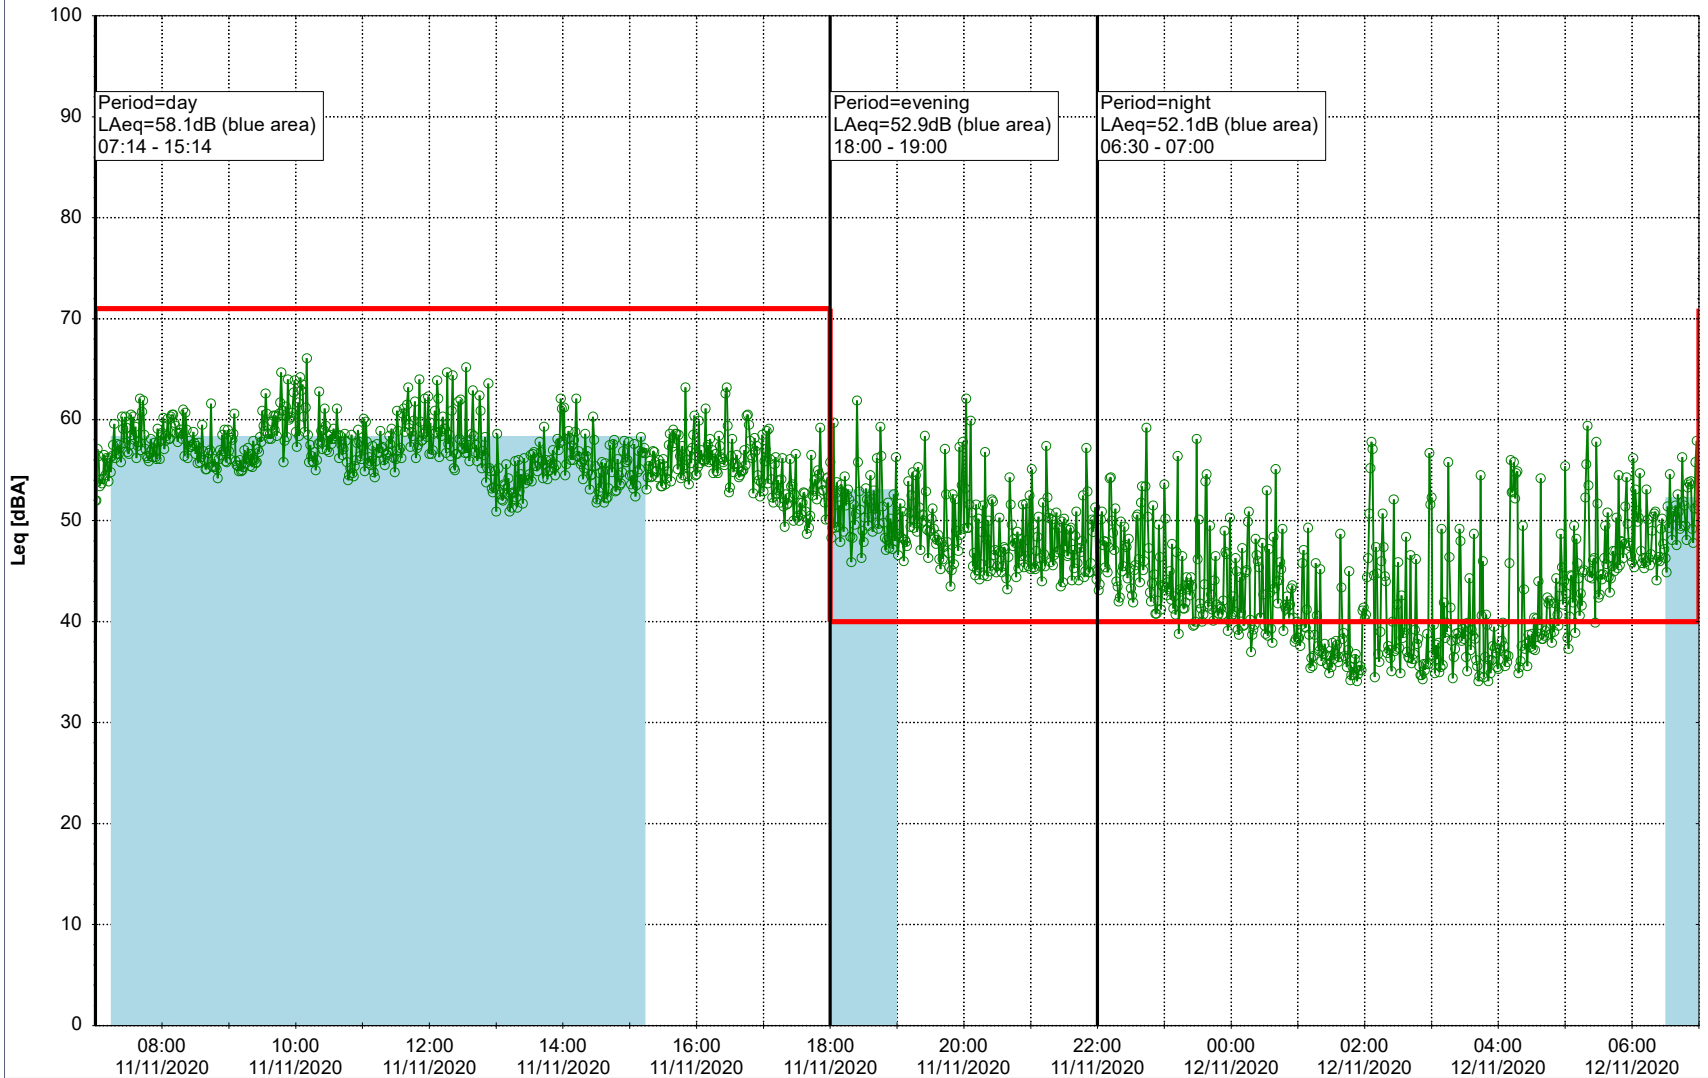

Plan View

Remarks

...

Noise Time Related Diagram

10/11/2020
11/11/2020

○ NEL_NS01

Project: Kronos Sydhavnen
Construction: Ny Ellebjerg
Location: N-V

Plan View

Remarks

...

Noise Time Related Diagram

11/11/2020
12/11/2020

○ NEL_NS01

Project: Kronos Sydhavnen
Construction: Ny Ellebjerg
Location: N-V

Plan View

Remarks

...

Noise Time Related Diagram

12/11/2020
13/11/2020

○ NEL_NS01

Project: Kronos Sydhavnen
Construction: Ny Ellebjerg
Location: N-V

Plan View

Remarks

...

Noise Time Related Diagram

13/11/2020
14/11/2020

○○○ NEL_NS01

Project: Kronos Sydhavnen
Construction: Ny Ellebjerg
Location: N-V

Plan View

Remarks

...

Noise Time Related Diagram