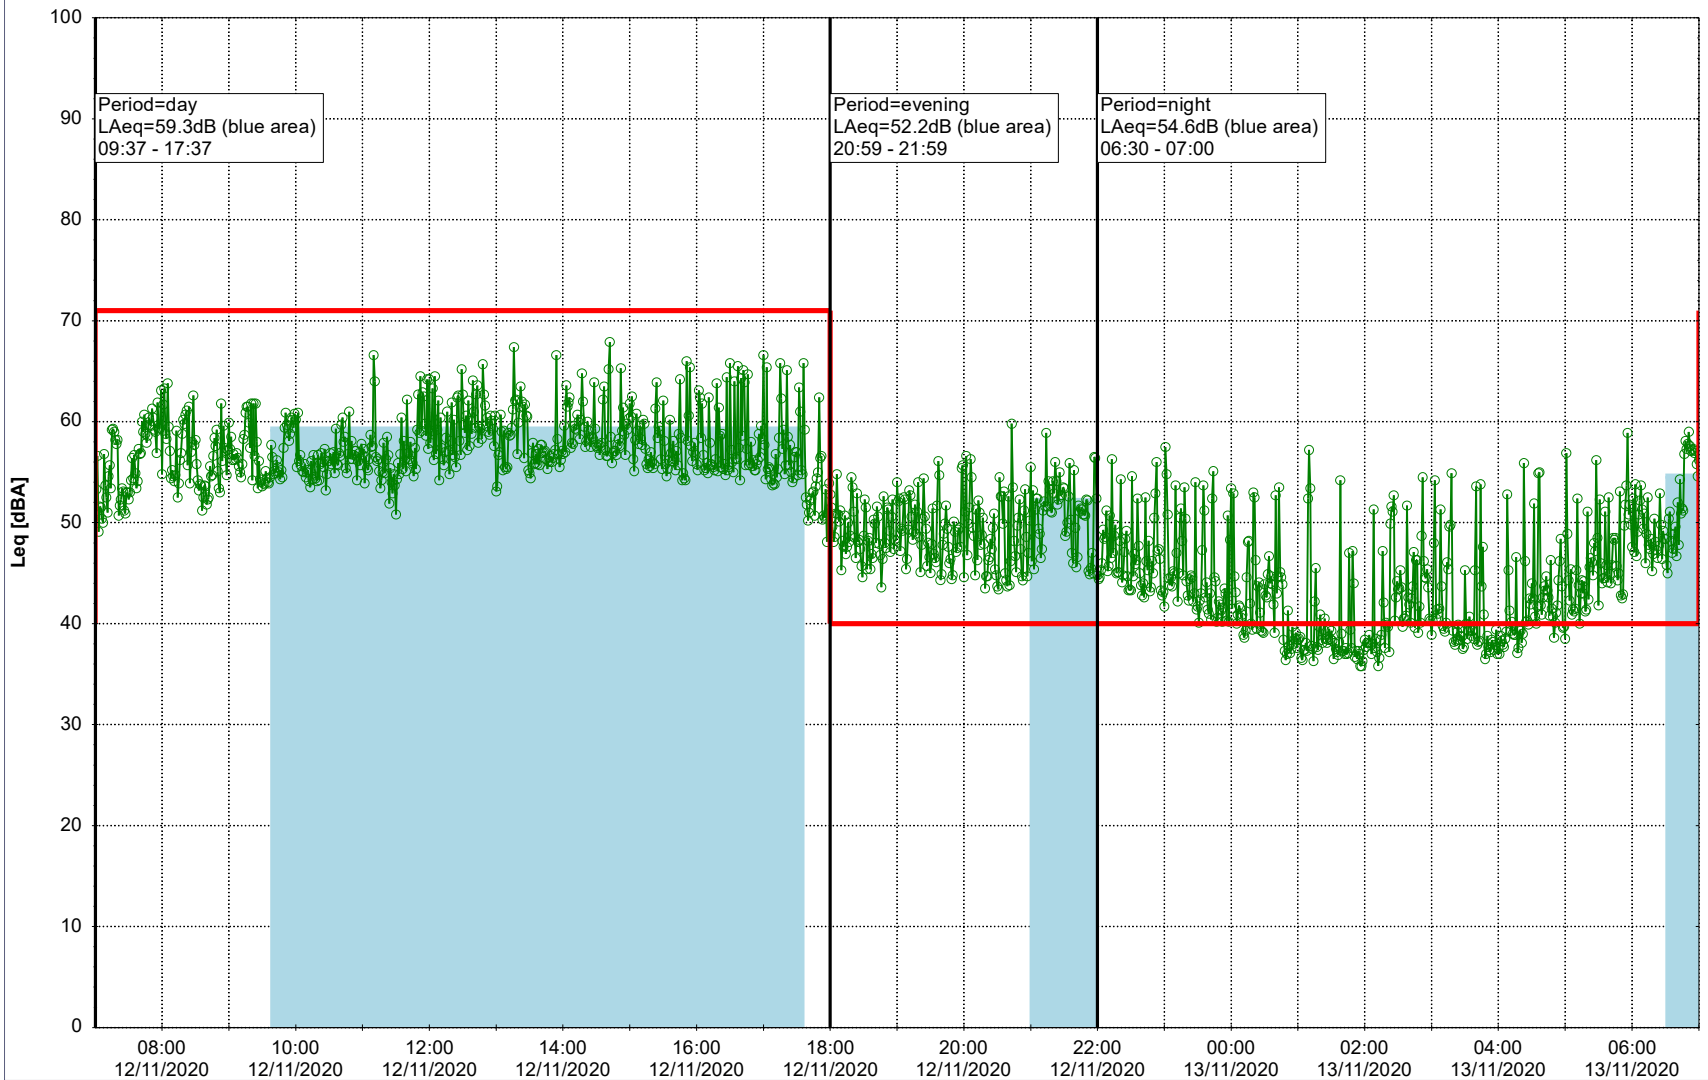

Remarks

...

Noise Time Related Diagram

11/11/2020
12/11/2020

○ NEL_NS01

Project: Kronos Sydhavnen
Construction: Ny Ellebjerg
Location: N-V

Plan View

Remarks

...

Noise Time Related Diagram

12/11/2020
13/11/2020

○ NEL_NS01

Project: Kronos Sydhavnen
Construction: Ny Ellebjerg
Location: N-V

Plan View

Remarks

...

Noise Time Related Diagram

13/11/2020
14/11/2020

○○○ NEL_NS01

Project: Kronos Sydhavnen
Construction: Ny Ellebjerg
Location: N-V

Plan View

Remarks

...

Noise Time Related Diagram

14/11/2020
15/11/2020

○ ○ ○ ○ NEL_NS01

Project: Kronos Sydhavnen
Construction: Ny Ellebjerg
Location: N-V

Plan View

Remarks

...

Noise Time Related Diagram

15/11/2020
16/11/2020