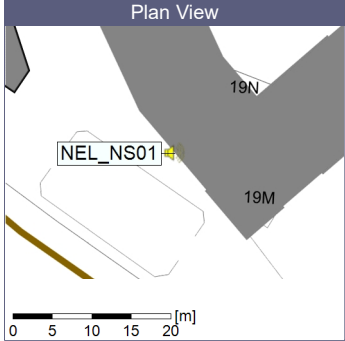

Project: Kronos Sydhavnen
Construction: Ny Ellebjerg
Location: N-V

21/01/2023
22/01/2023

Noise Time Related Diagram

○○○ NEL_NS01