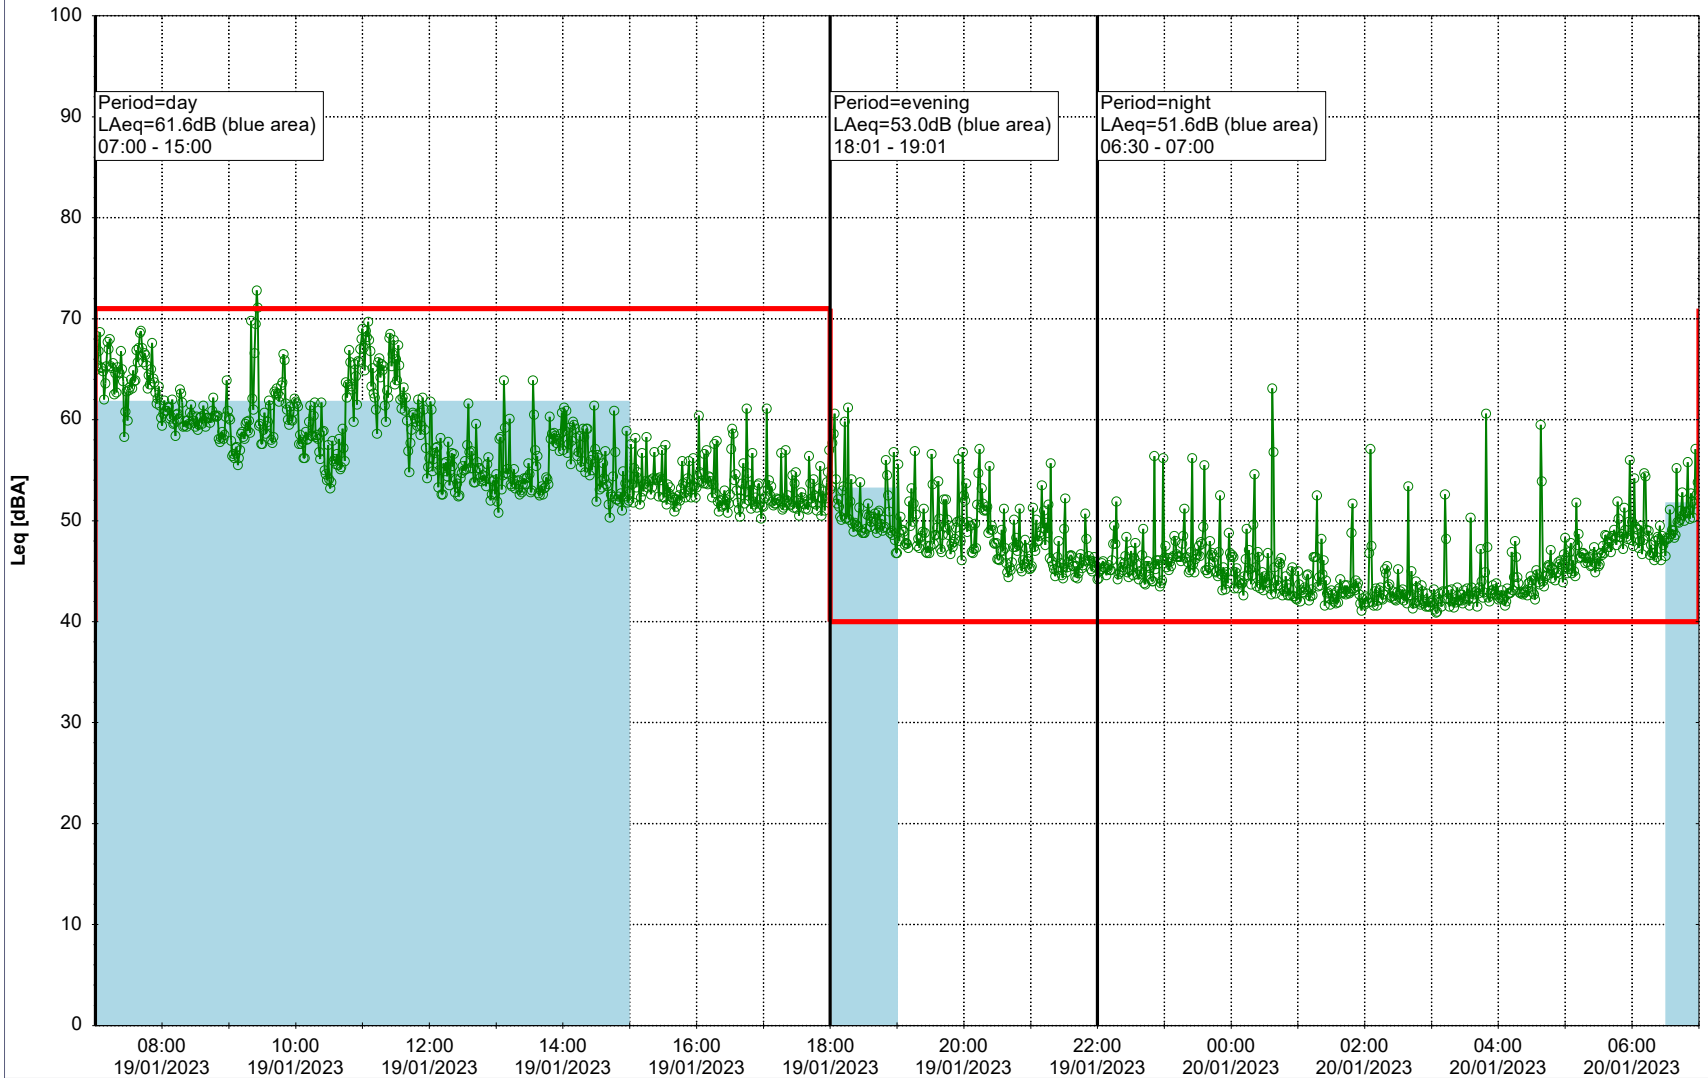

Noise Time Related Diagram

19/01/2023
20/01/2023

○ ○ ○ ○ NEL_NS01