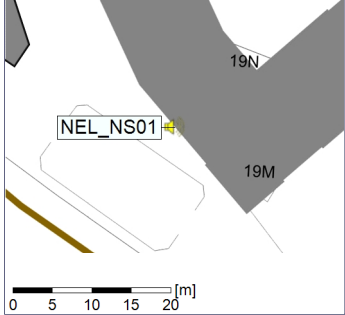

### Noise Time Related Diagram

19/01/2023  
20/01/2023

○ ○ ○ ○ NEL\_NS01

Project: Kronos Sydhavnen  
Construction: Ny Ellebjerg  
Location: N-V

Plan View

Remarks

...