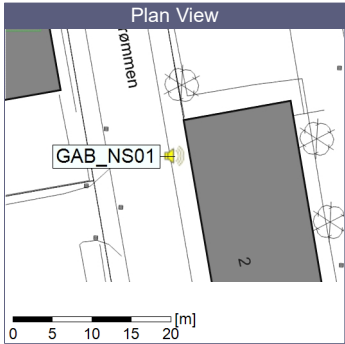

Project: Kronos Sydhavnen
Construction: Gåsebæk
Location: N-V