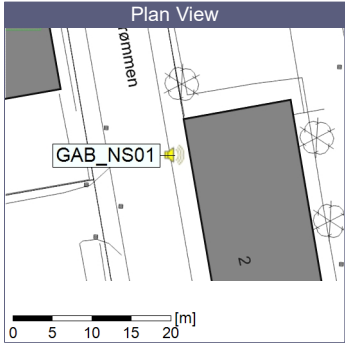

### Noise Time Related Diagram

○○○ GAB\_NS01

Project: Kronos Sydhavnen  
Construction: Gåsebæk  
Location: N-V

Remarks

...