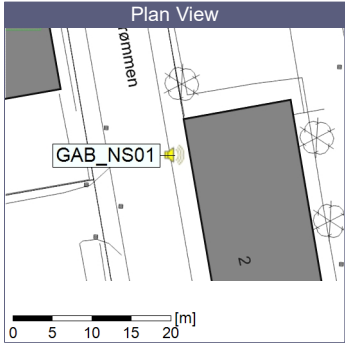

Project: Kronos Sydhavnen
Construction: Gåsebæk
Location: N-V

24/11/2019
25/11/2019

Noise Time Related Diagram

○○○○ GAB_NS01

Remarks

...