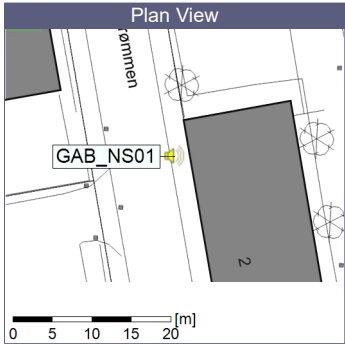

### Noise Time Related Diagram

21/11/2019  
22/11/2019

○○○○ GAB\_NS01

Project: Kronos Sydhavnen  
Construction: Gåsebæk  
Location: N-V

22/11/2019  
23/11/2019

Remarks

...