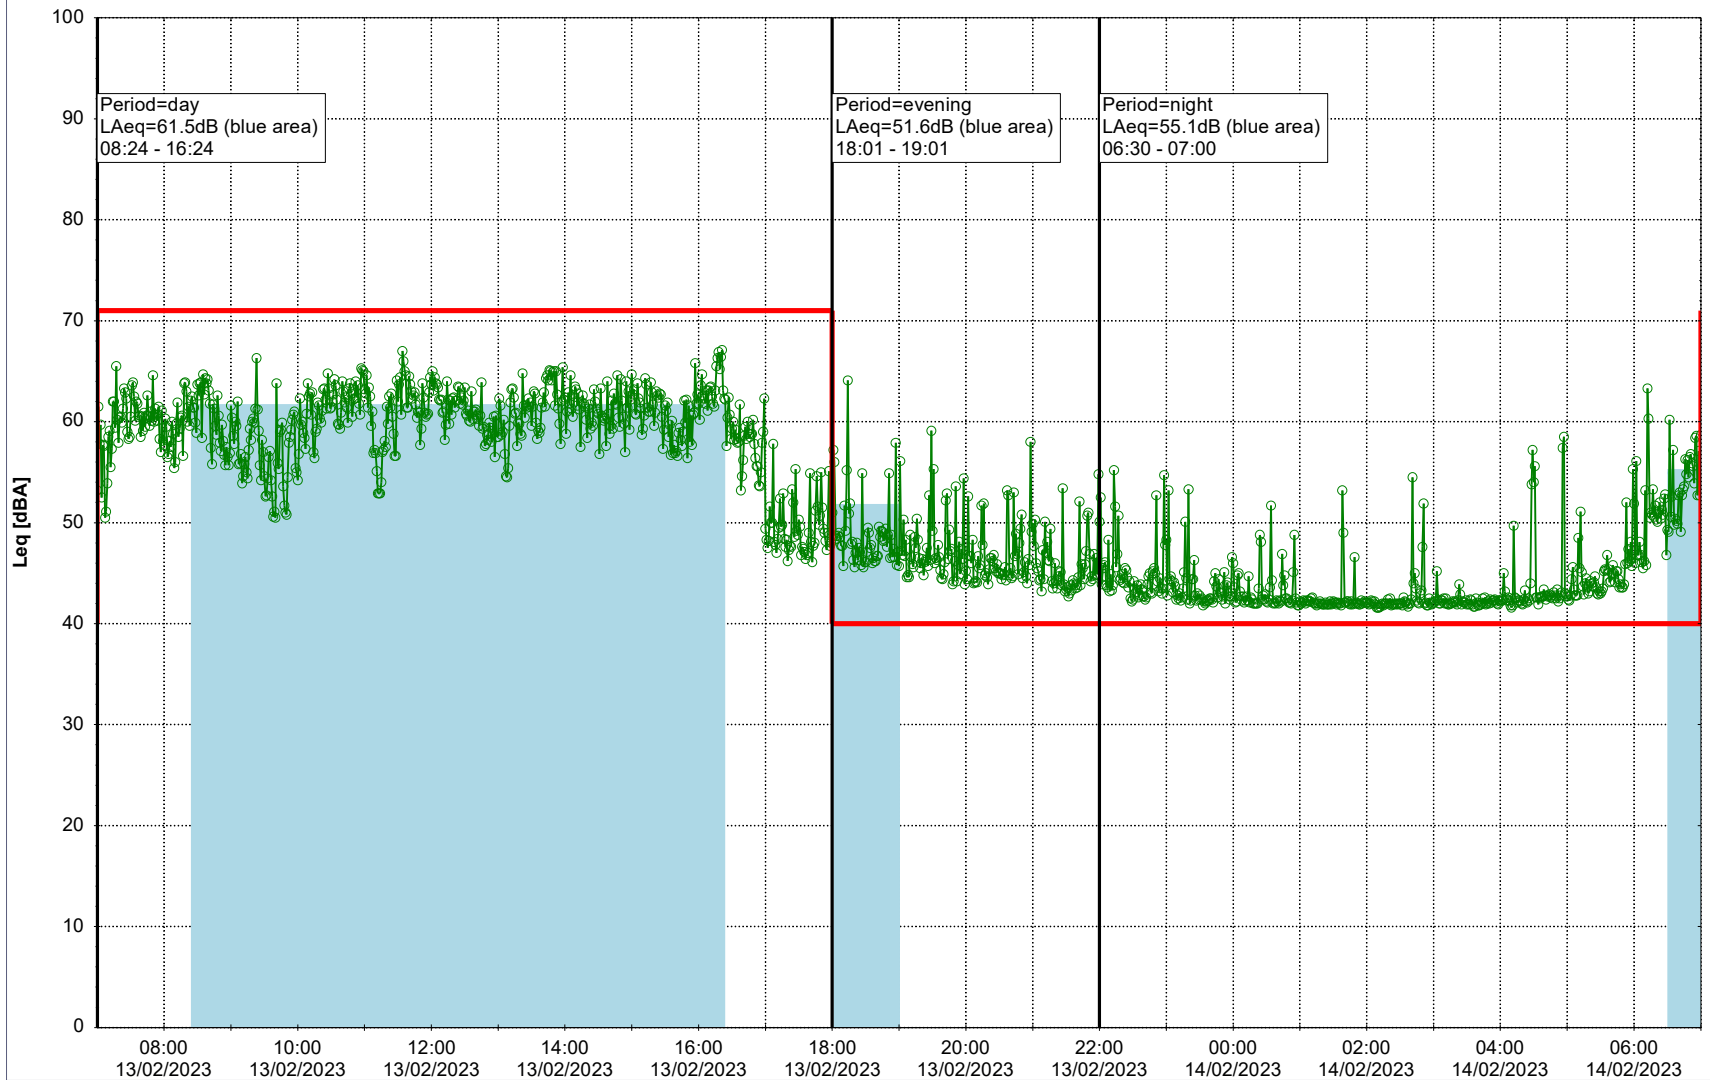

Project: Kronos Sydhavnen
Construction: Ny Ellebjerg
Location: N-V

13/02/2023
14/02/2023

Plan View

Remarks

...

Noise Time Related Diagram

○○○ NEL_NS01

Project: Kronos Sydhavnen
Construction: Ny Ellebjerg
Location: N-V

Plan View

Remarks

...

Noise Time Related Diagram

14/02/2023
15/02/2023

○ ○ ○ ○ NEL_NS01

Project: Kronos Sydhavnen
Construction: Ny Ellebjerg
Location: N-V

Plan View

Remarks

...

Noise Time Related Diagram

15/02/2023
16/02/2023

○○○ NEL_NS01

Project: Kronos Sydhavnen
Construction: Ny Ellebjerg
Location: N-V

Plan View

Remarks

18/02/2023
19/02/2023

○○○ NEL_NS01

Project: Kronos Sydhavnen
Construction: Ny Ellebjerg
Location: N-V

19/02/2023
20/02/2023

Plan View

Remarks

...

Noise Time Related Diagram