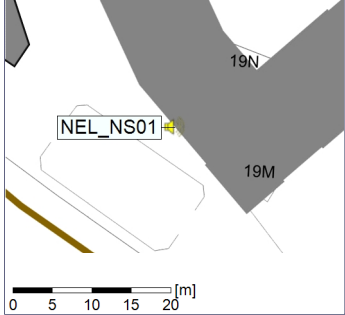

Plan View

Remarks

...

Noise Time Related Diagram

14/02/2023
15/02/2023

○ ○ ○ ○ NEL_NS01

Project: Kronos Sydhavnen
Construction: Ny Ellebjerg
Location: N-V

Plan View