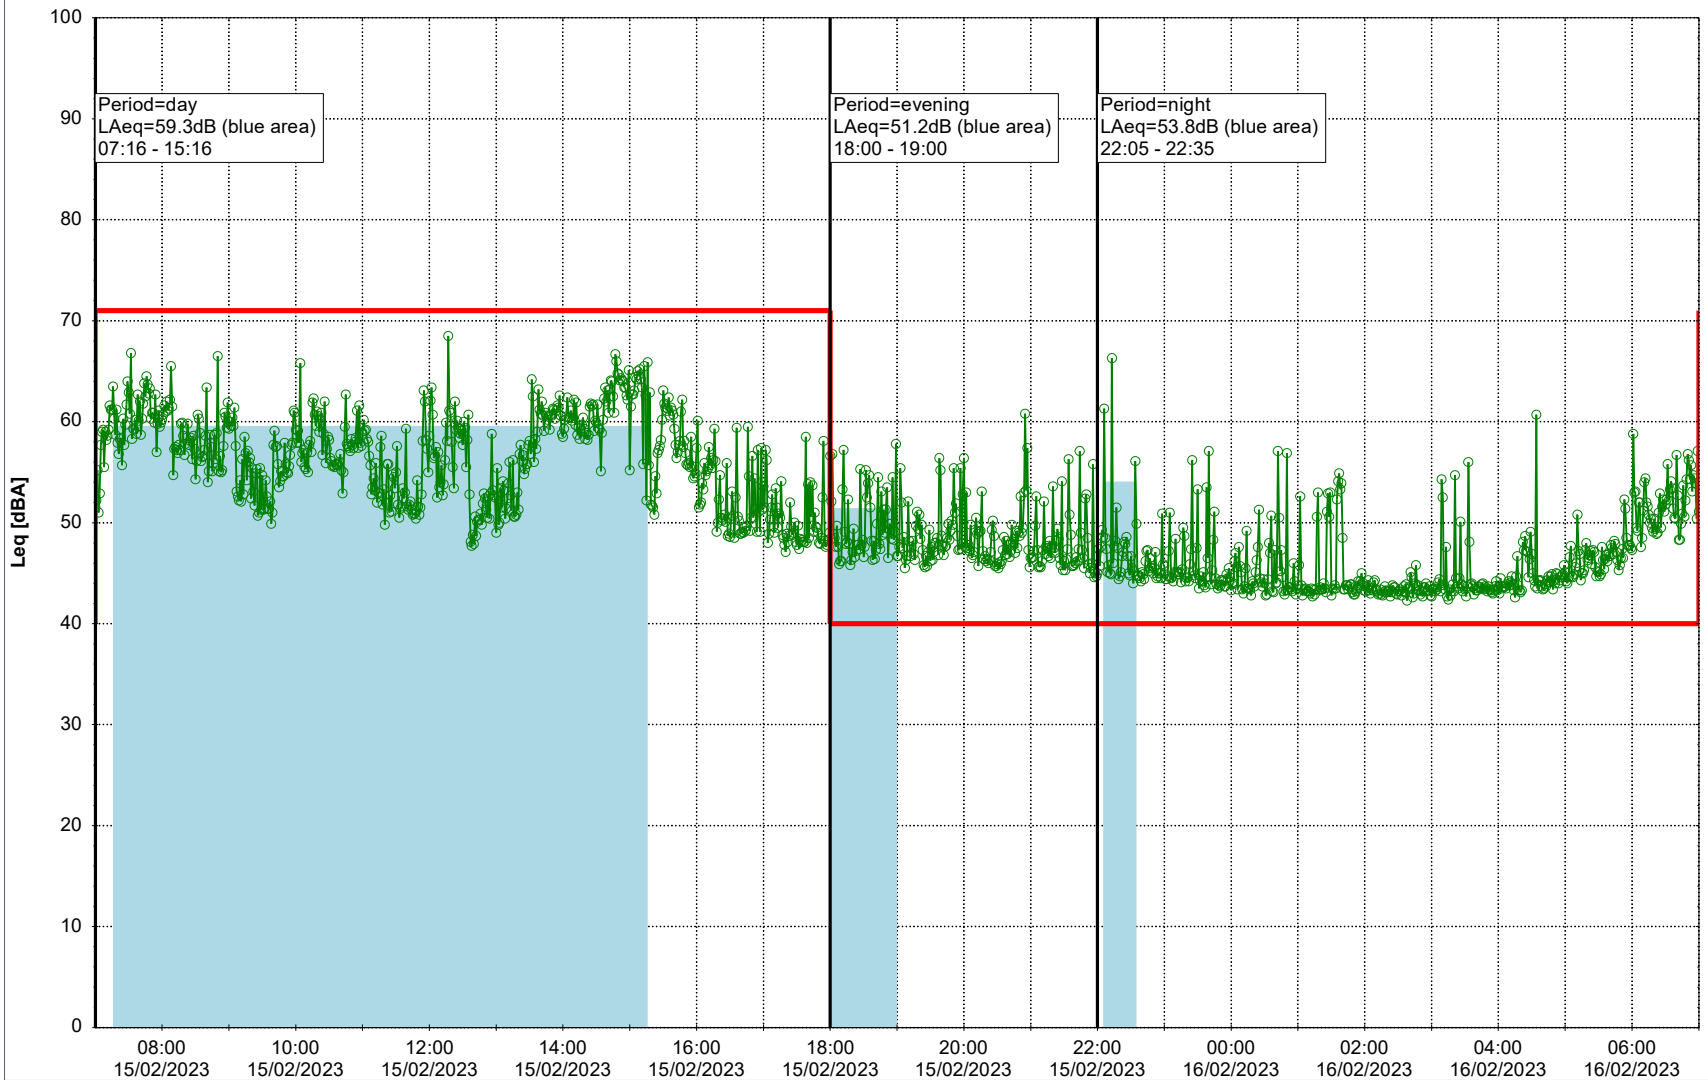

Plan View

Remarks

...

Noise Time Related Diagram

14/02/2023
15/02/2023

○ ○ ○ ○ NEL_NS01

Project: Kronos Sydhavnen
Construction: Ny Ellebjerg
Location: N-V

Plan View

Remarks

...

Noise Time Related Diagram

15/02/2023
16/02/2023

○○○ NEL_NS01

Project: Kronos Sydhavnen
Construction: Ny Ellebjerg
Location: N-V

Plan View

Remarks

Noise Time Related Diagram

17/02/2023
18/02/2023

○ ○ ○ ○ NEL_NS01

Project: Kronos Sydhavnen
Construction: Ny Ellebjerg
Location: N-V

Plan View

Remarks

...

Noise Time Related Diagram

18/02/2023
19/02/2023

○○○ NEL_NS01

Project: Kronos Sydhavnen
Construction: Ny Ellebjerg
Location: N-V

19/02/2023
20/02/2023

Plan View

Remarks

...

Noise Time Related Diagram