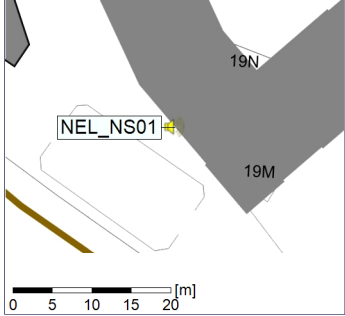

18/02/2023
19/02/2023

○○○ NEL_NS01

Project: Kronos Sydhavnen
Construction: Ny Ellebjerg
Location: N-V

19/02/2023
20/02/2023

Plan View

Remarks

...

Noise Time Related Diagram