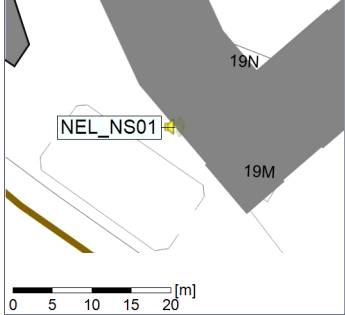

Project: Kronos Sydhavnen
Construction: Ny Ellebjerg
Location: N-V

13/02/2023
14/02/2023

Plan View

Remarks

...

Noise Time Related Diagram

○○○ NEL_NS01

Project: Kronos Sydhavnen
Construction: Ny Ellebjerg
Location: N-V

Plan View

Remarks

...

Noise Time Related Diagram

14/02/2023
15/02/2023

○ ○ ○ ○ NEL_NS01

Project: Kronos Sydhavnen
Construction: Ny Ellebjerg
Location: N-V

Plan View

18/02/2023
19/02/2023

○○○ NEL_NS01

Project: Kronos Sydhavnen
Construction: Ny Ellebjerg
Location: N-V

19/02/2023
20/02/2023

Plan View

Remarks

...

Noise Time Related Diagram