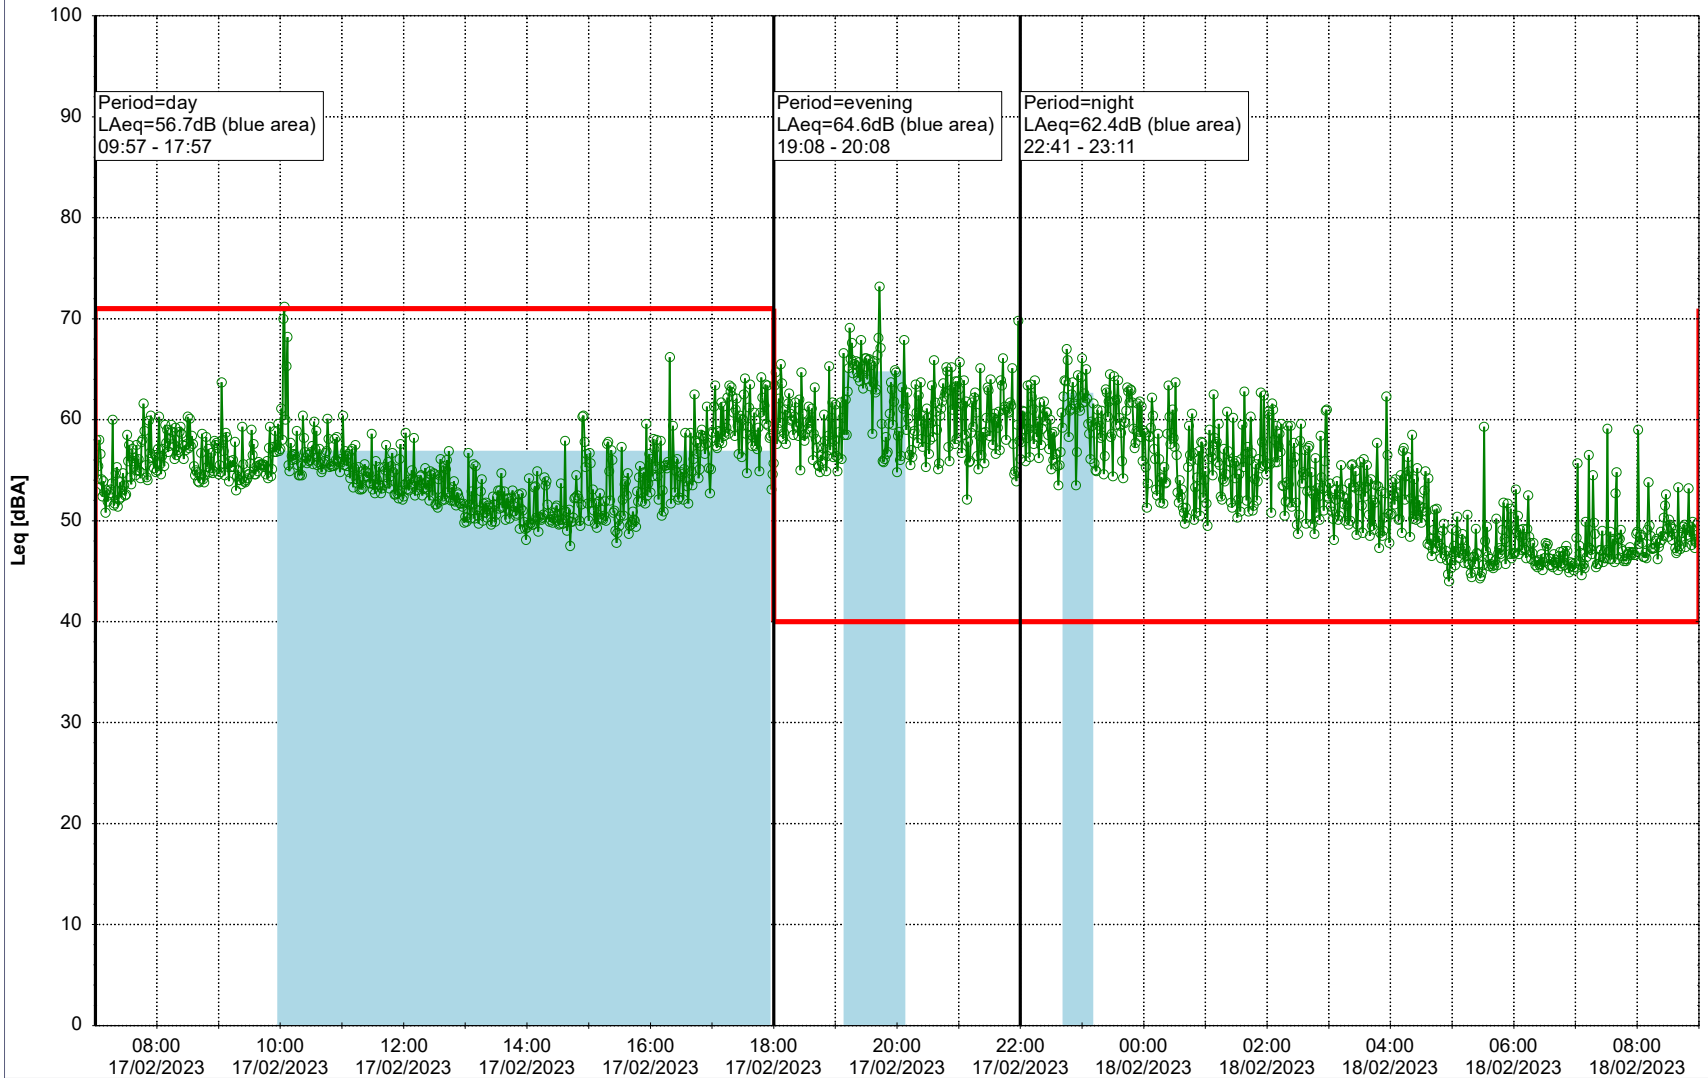

...

Noise Time Related Diagram

16/02/2023
17/02/2023

○○○ NEL_NS01

Project: Kronos Sydhavnen
Construction: Ny Ellebjerg
Location: N-V

Plan View

Remarks

...

Noise Time Related Diagram

17/02/2023
18/02/2023

○ ○ ○ ○ NEL_NS01

Project: Kronos Sydhavnen
Construction: Ny Ellebjerg
Location: N-V

Plan View

Remarks

...

Noise Time Related Diagram

18/02/2023
19/02/2023

○○○ NEL_NS01

Project: Kronos Sydhavnen
Construction: Ny Ellebjerg
Location: N-V

19/02/2023
20/02/2023

Plan View

Remarks

...

Noise Time Related Diagram