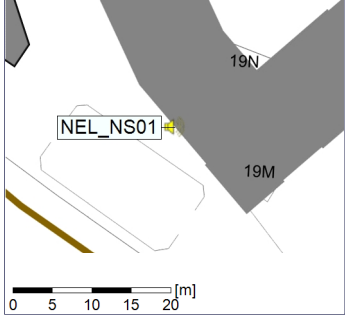

...

Noise Time Related Diagram

16/02/2023
17/02/2023

○○○ NEL_NS01

Project: Kronos Sydhavnen
Construction: Ny Ellebjerg
Location: N-V

Plan View

Remarks

...