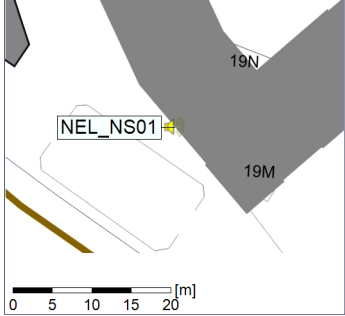

Noise Time Related Diagram

17/02/2023
18/02/2023

○ ○ ○ ○ NEL_NS01

Project: Kronos Sydhavnen
Construction: Ny Ellebjerg
Location: N-V

Plan View

Remarks

...

Noise Time Related Diagram