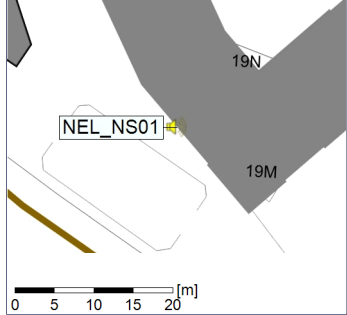

Remarks

...

Noise Time Related Diagram

15/02/2023
16/02/2023

○○○ NEL_NS01

Project: Kronos Sydhavnen
Construction: Ny Ellebjerg
Location: N-V

Plan View

Remarks