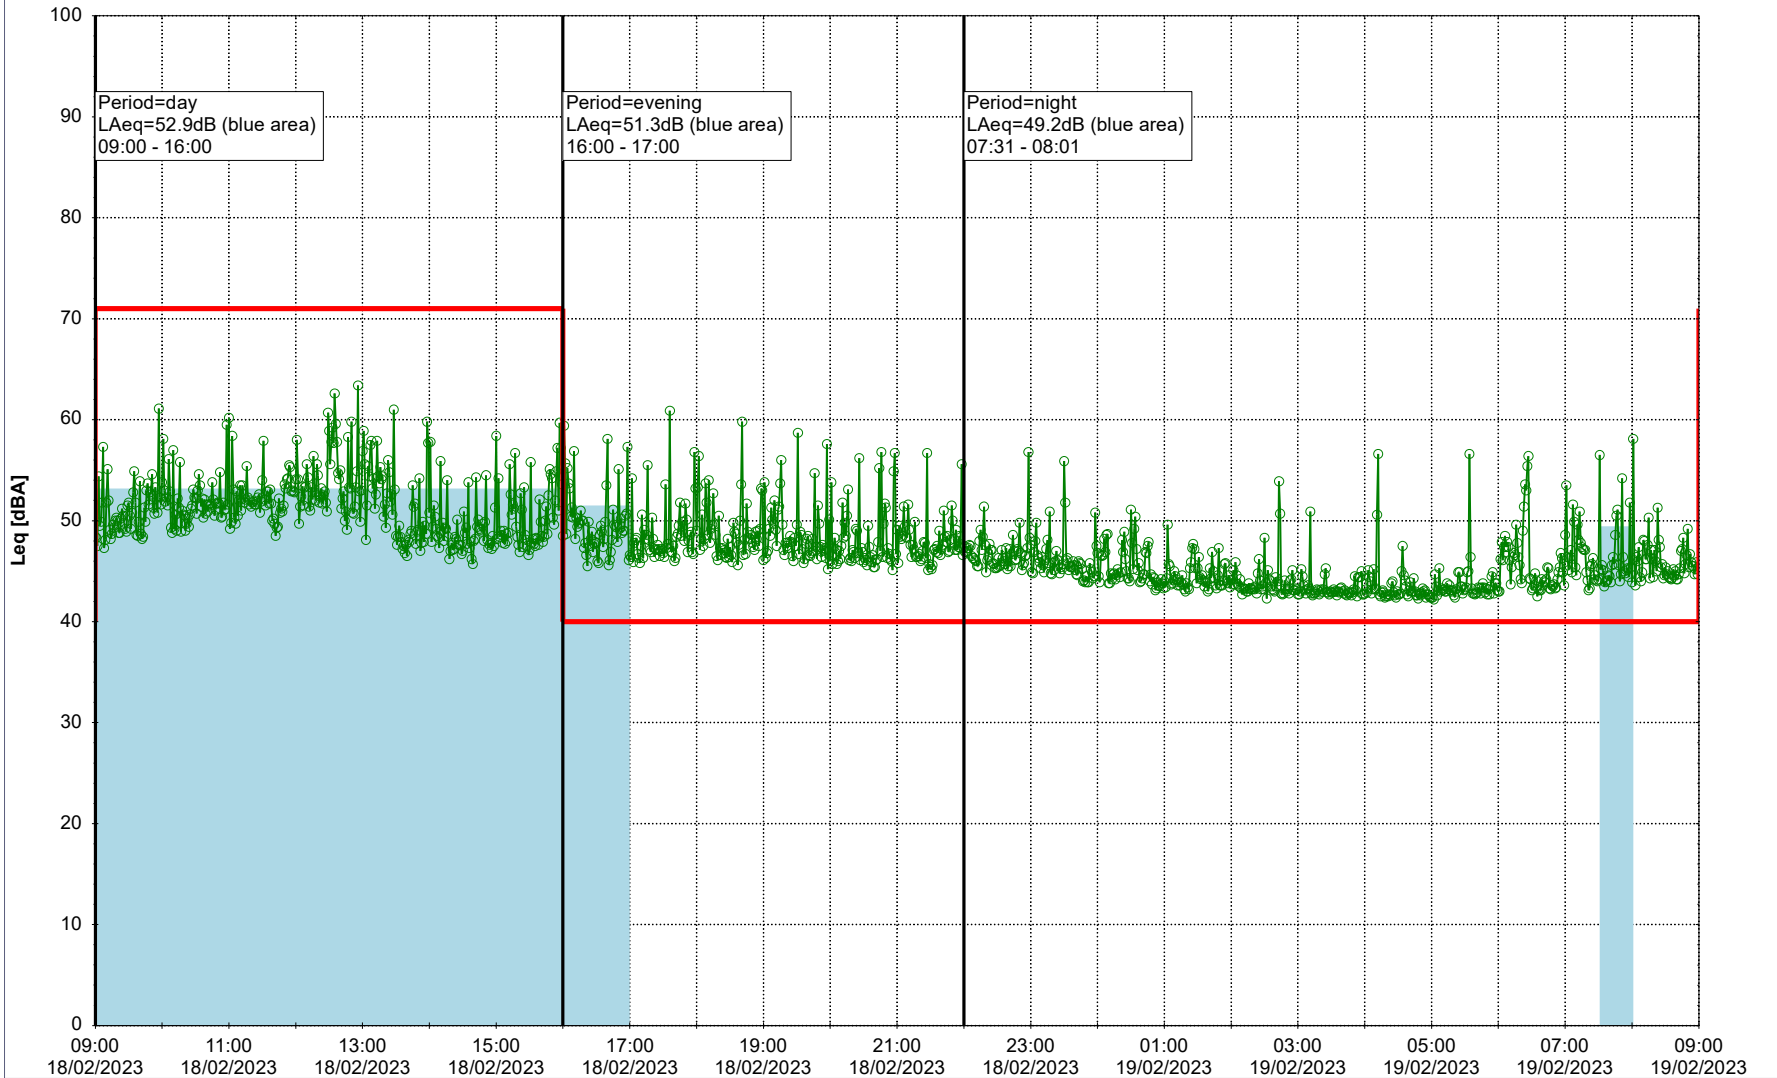

Noise Time Related Diagram

17/02/2023
18/02/2023

○ ○ ○ ○ NEL_NS01

Project: Kronos Sydhavnen
Construction: Ny Ellebjerg
Location: N-V

Plan View

Remarks

...

Noise Time Related Diagram

18/02/2023
19/02/2023

○○○ NEL_NS01

Project: Kronos Sydhavnen
Construction: Ny Ellebjerg
Location: N-V

19/02/2023
20/02/2023

Plan View

Remarks

...

Noise Time Related Diagram