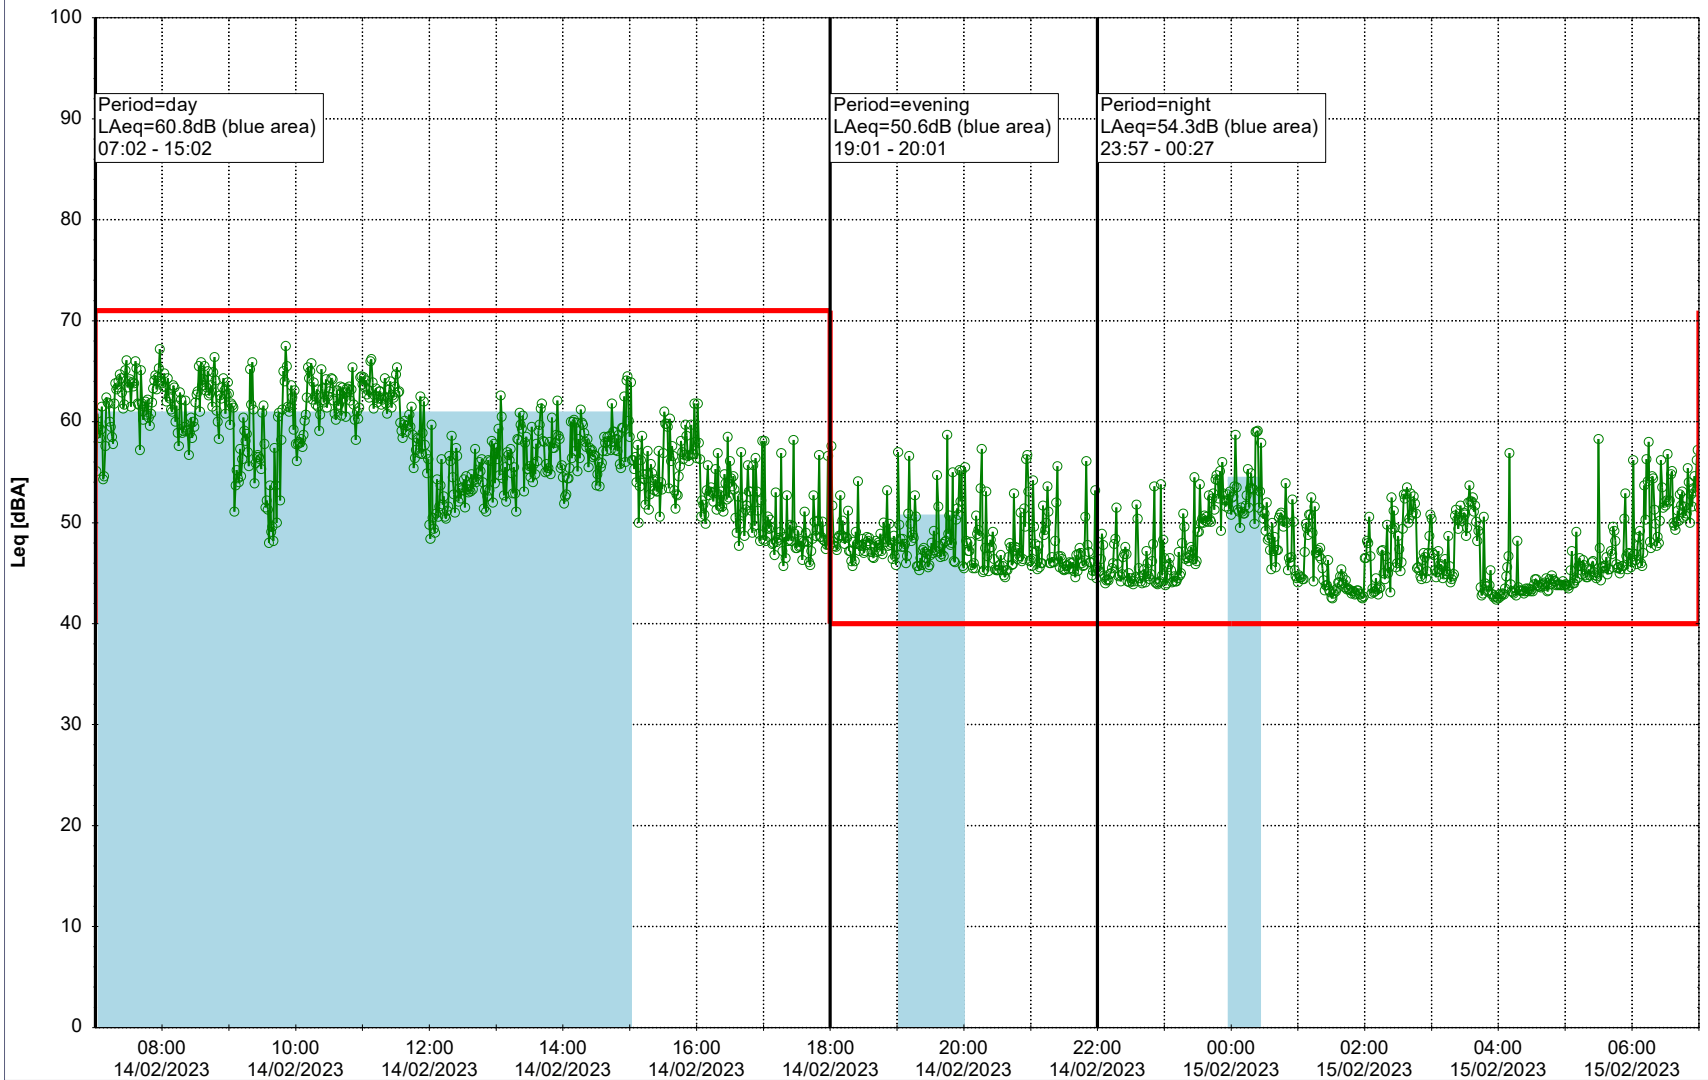

Plan View

Remarks

...

Noise Time Related Diagram

14/02/2023
15/02/2023

○ ○ ○ ○ NEL_NS01

Project: Kronos Sydhavnen
Construction: Ny Ellebjerg
Location: N-V

Plan View

Remarks

...

Noise Time Related Diagram

15/02/2023
16/02/2023

○○○ NEL_NS01

Project: Kronos Sydhavnen
Construction: Ny Ellebjerg
Location: N-V

Plan View

Remarks

Noise Time Related Diagram

17/02/2023
18/02/2023

○ ○ ○ ○ NEL_NS01

Project: Kronos Sydhavnen
Construction: Ny Ellebjerg
Location: N-V

Plan View

Remarks

...

Noise Time Related Diagram

18/02/2023
19/02/2023

○○○ NEL_NS01

Project: Kronos Sydhavnen
Construction: Ny Ellebjerg
Location: N-V

19/02/2023
20/02/2023

Plan View

Remarks

...

Noise Time Related Diagram