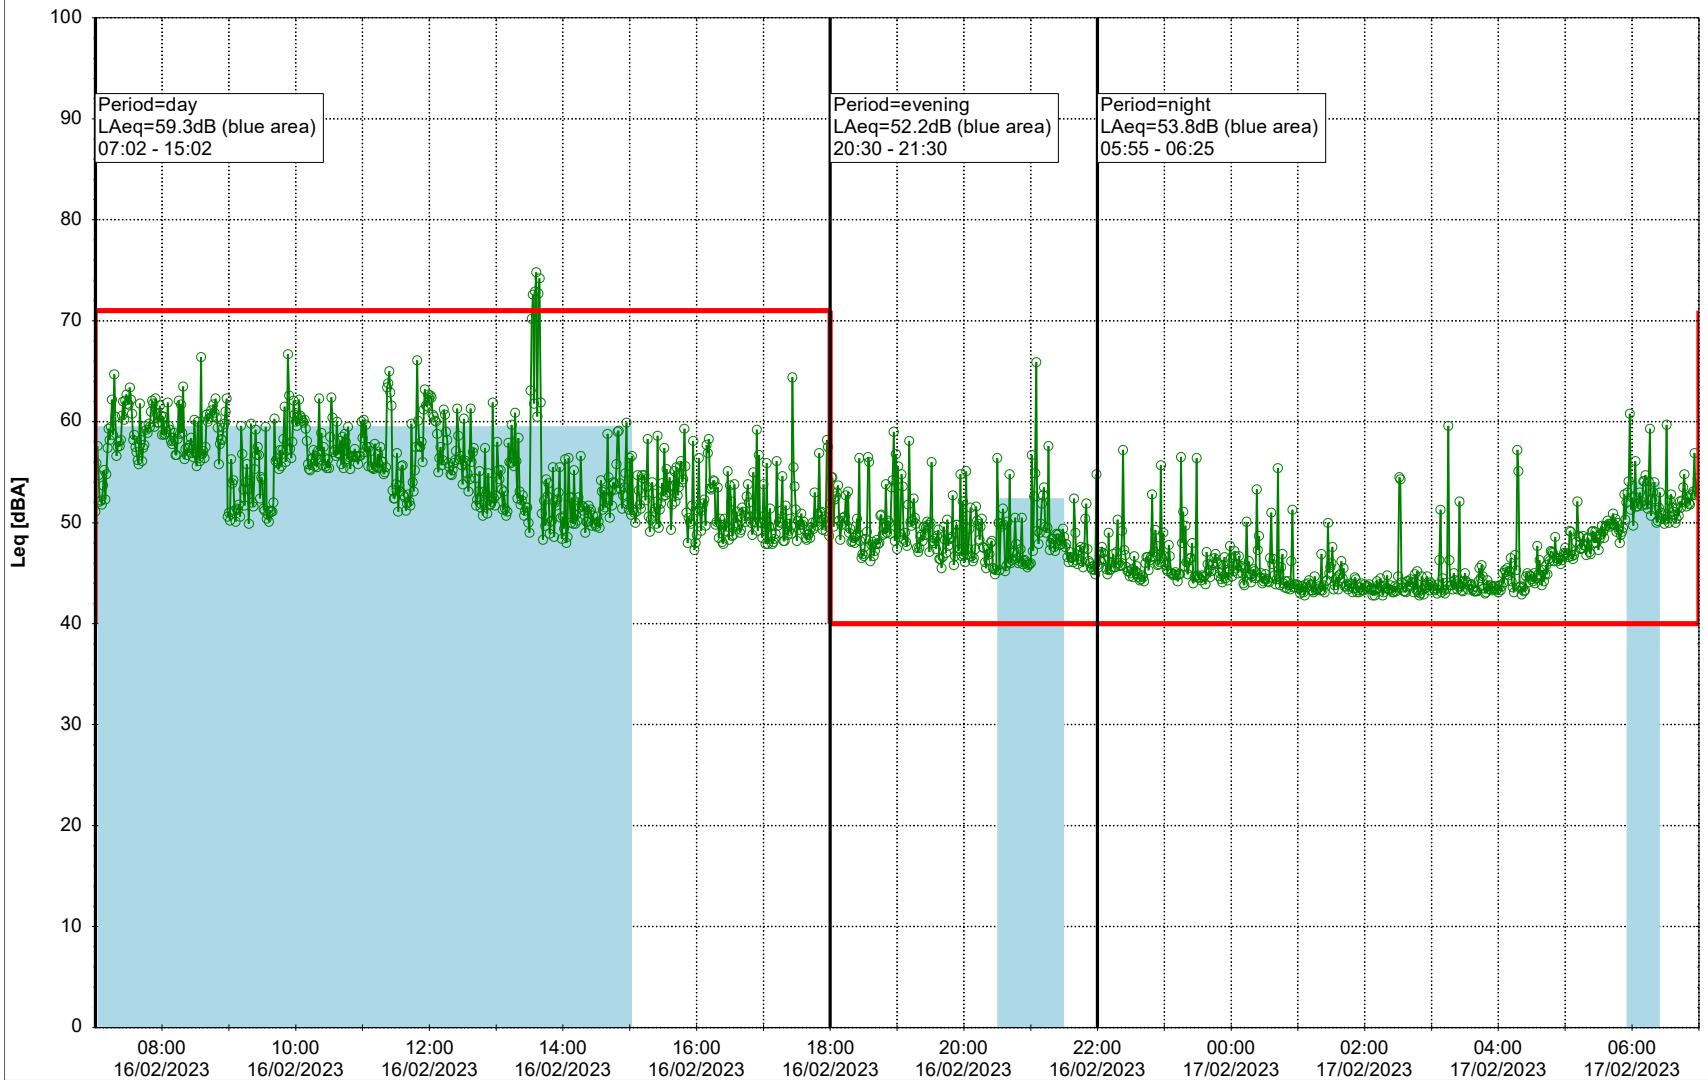

Remarks

...

Noise Time Related Diagram

15/02/2023
16/02/2023

○○○ NEL_NS01

Project: Kronos Sydhavnen
Construction: Ny Ellebjerg
Location: N-V

Plan View

Remarks

...

Noise Time Related Diagram

16/02/2023
17/02/2023

○○○ NEL_NS01

Project: Kronos Sydhavnen
Construction: Ny Ellebjerg
Location: N-V

Plan View

Remarks

...

Noise Time Related Diagram

17/02/2023
18/02/2023

○ ○ ○ ○ NEL_NS01

Project: Kronos Sydhavnen
Construction: Ny Ellebjerg
Location: N-V

Plan View

Remarks

...

Noise Time Related Diagram

18/02/2023
19/02/2023

○○○ NEL_NS01

Project: Kronos Sydhavnen
Construction: Ny Ellebjerg
Location: N-V

19/02/2023
20/02/2023

Plan View

Remarks

...

Noise Time Related Diagram