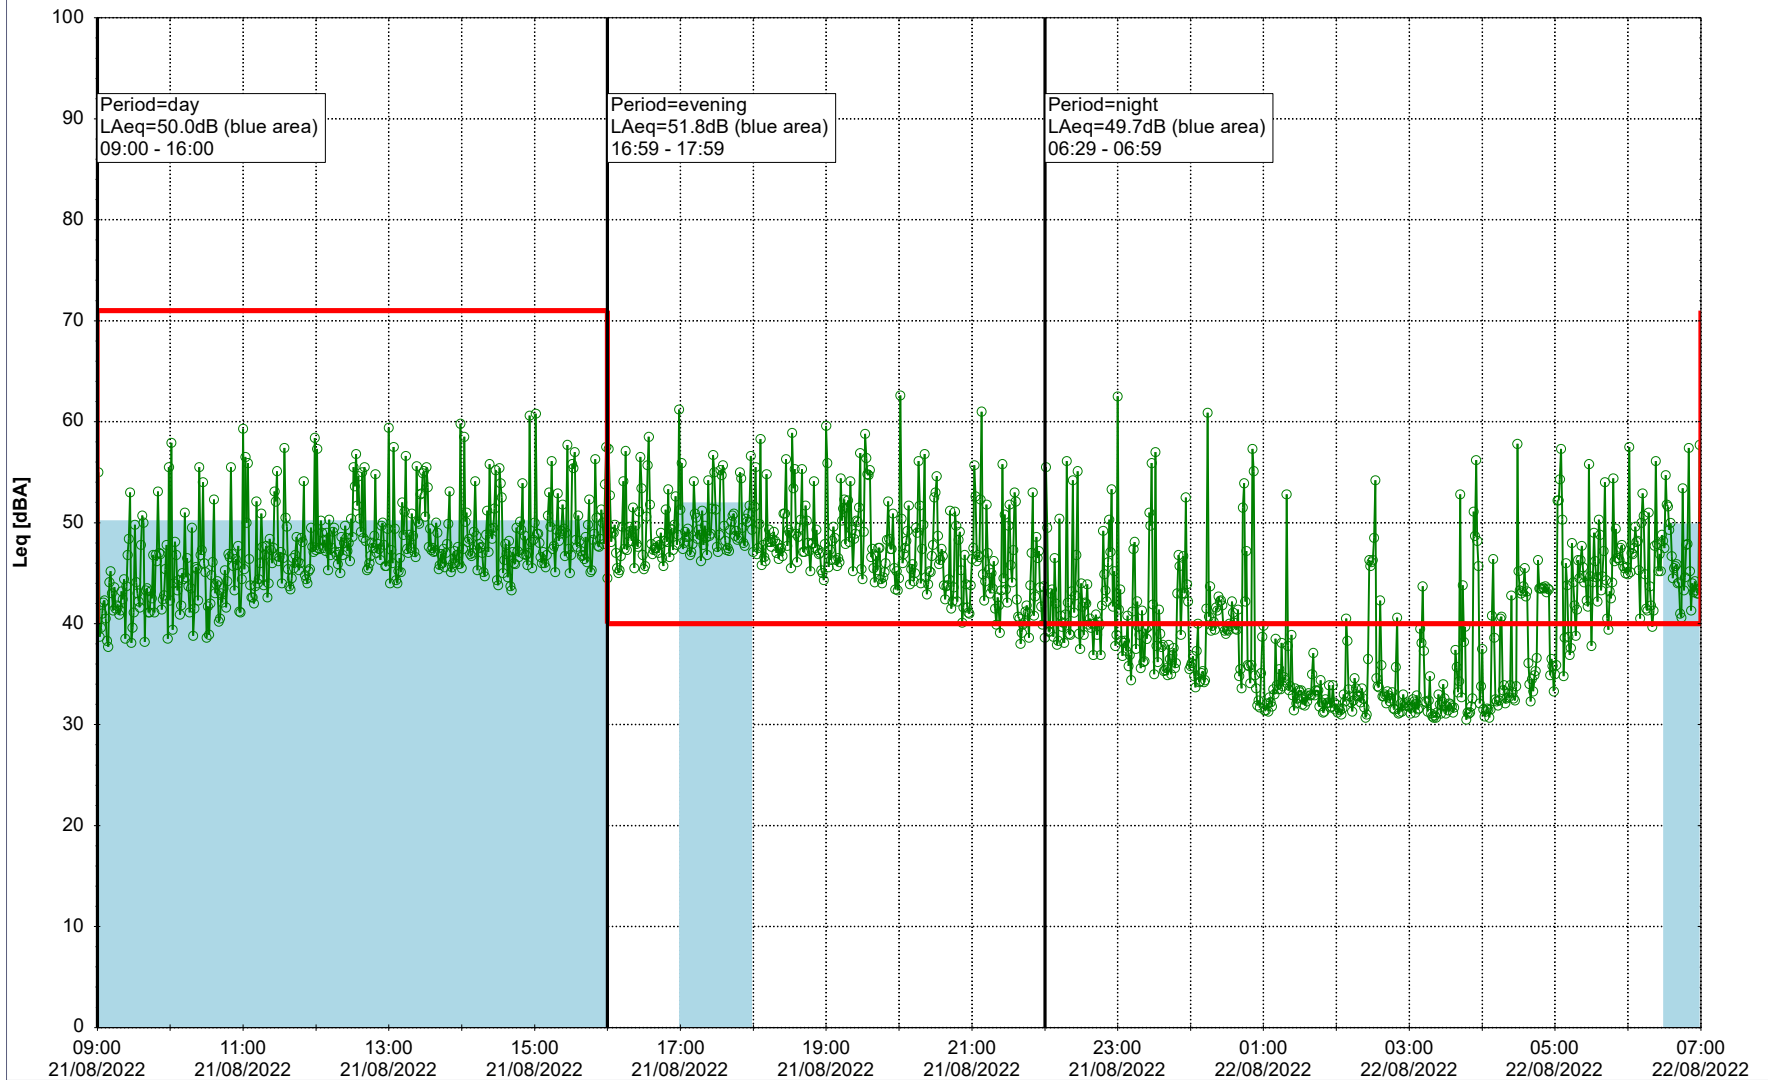

20/08/2022
21/08/2022

○ NEL_NS01

Project: Kronos Sydhavnen
Construction: Ny Ellebjerg
Location: N-V

21/08/2022
22/08/2022

Plan View

Noise Time Related Diagram

○○○ NEL_NS01

Remarks