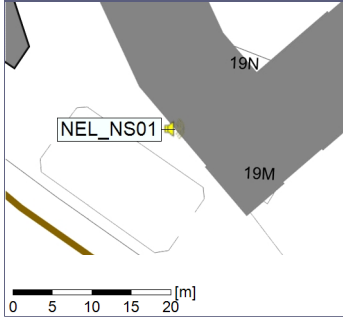

20/08/2022
21/08/2022

○ NEL_NS01

Project: Kronos Sydhavnen
Construction: Ny Ellebjerg
Location: N-V

21/08/2022
22/08/2022

Plan View

Noise Time Related Diagram

○○○ NEL_NS01

Remarks