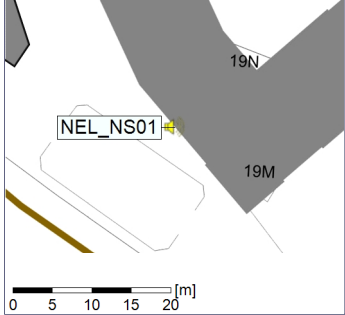

Plan View

Remarks

...

Noise Time Related Diagram

16/08/2022
17/08/2022

○ ○ ○ ○ NEL_NS01

Project: Kronos Sydhavnen
Construction: Ny Ellebjerg
Location: N-V

Plan View