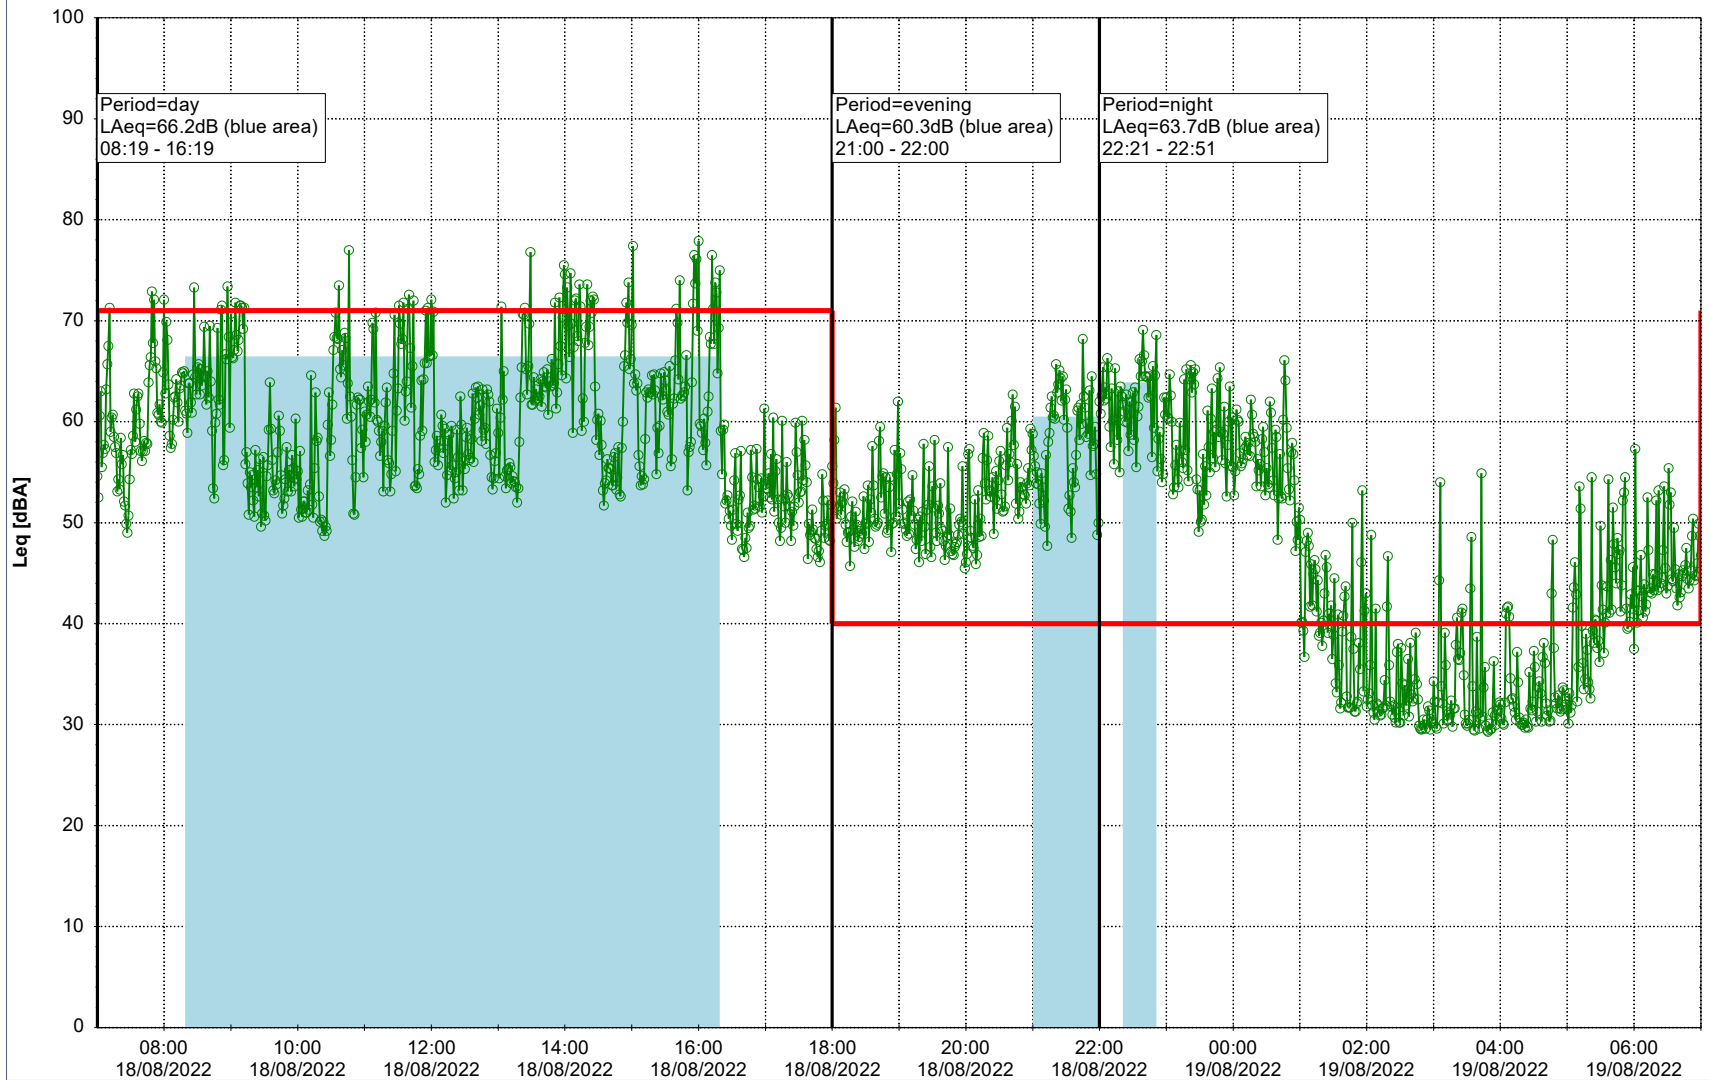

Remarks

...

Noise Time Related Diagram

17/08/2022
18/08/2022

○ ○ ○ ○ NEL_NS01

Project: Kronos Sydhavnen
Construction: Ny Ellebjerg
Location: N-V

Plan View

Remarks

...

Noise Time Related Diagram

18/08/2022
19/08/2022

○ NEL_NS01

Project: Kronos Sydhavnen
Construction: Ny Ellebjerg
Location: N-V

19/08/2022
20/08/2022

Plan View

Noise Time Related Diagram

○○○ NEL_NS01

Remarks

...

Project: Kronos Sydhavnen
Construction: Ny Ellebjerg
Location: N-V

Plan View

Remarks

...

Noise Time Related Diagram

20/08/2022
21/08/2022

○ NEL_NS01

Project: Kronos Sydhavnen
Construction: Ny Ellebjerg
Location: N-V

21/08/2022
22/08/2022

Plan View

Noise Time Related Diagram

○○○ NEL_NS01

Remarks