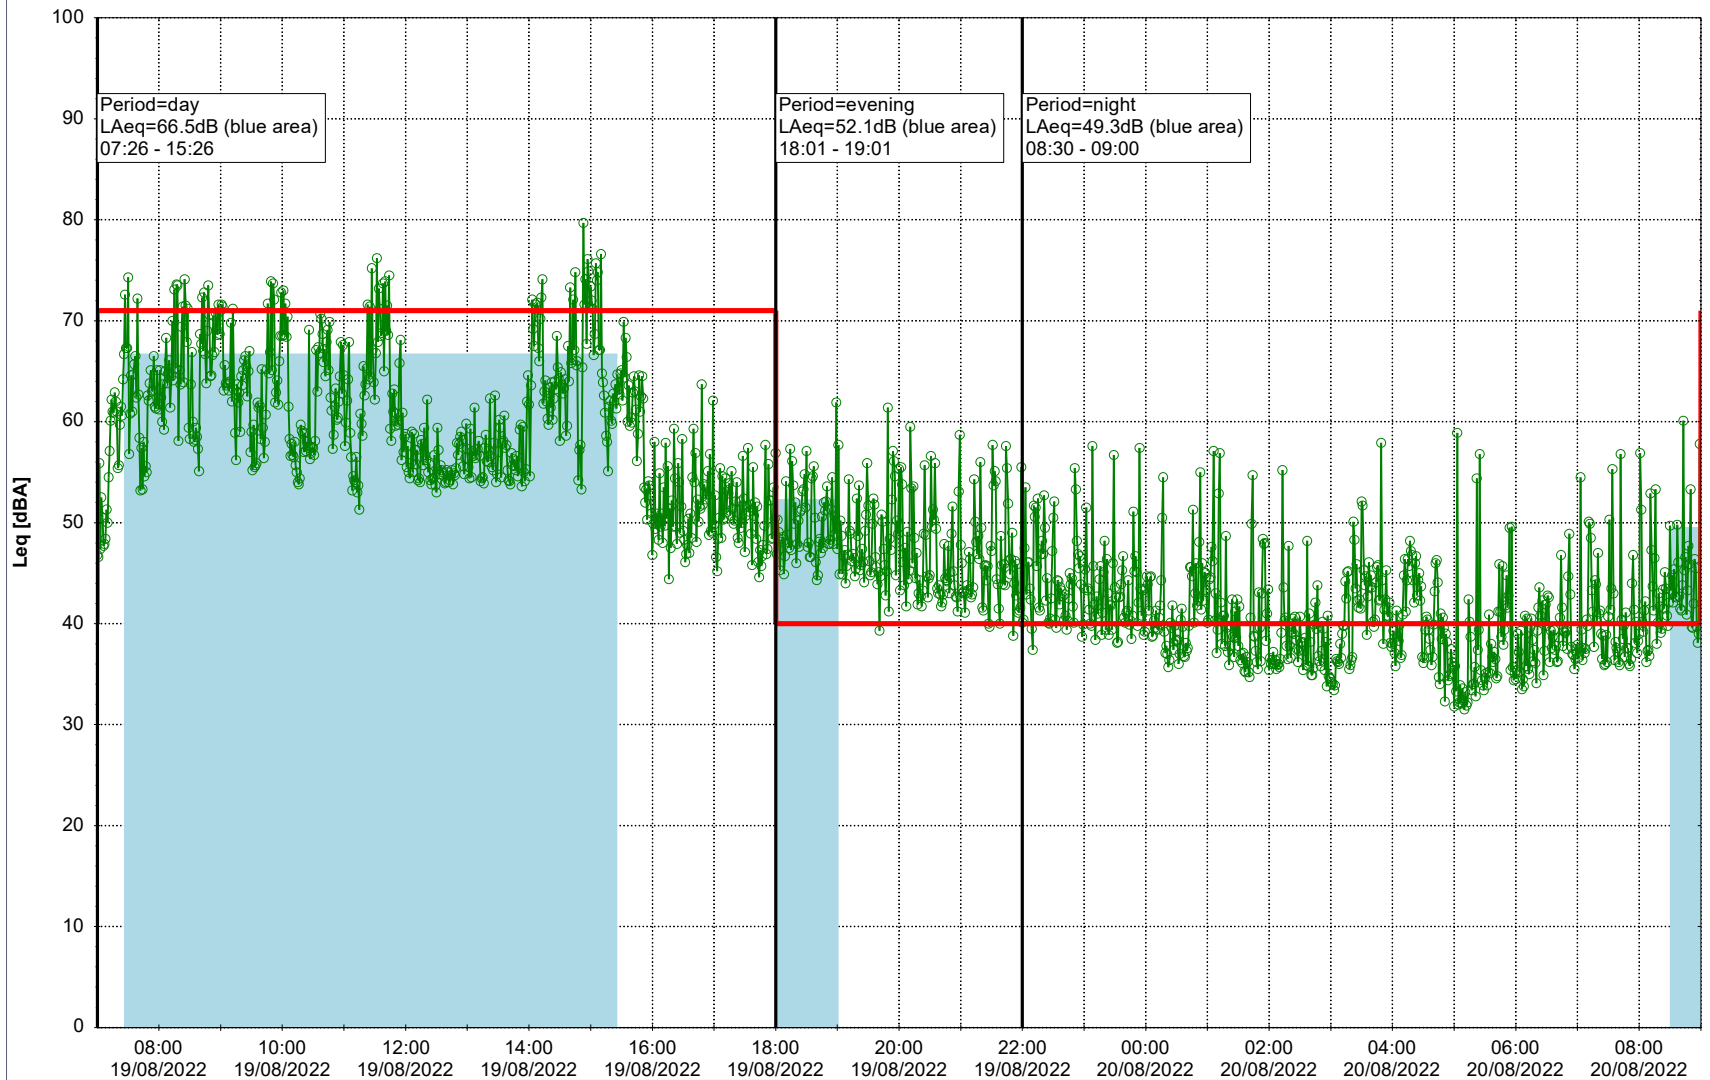

...

Noise Time Related Diagram

18/08/2022
19/08/2022

○ NEL_NS01

Project: Kronos Sydhavnen
Construction: Ny Ellebjerg
Location: N-V

19/08/2022
20/08/2022

Plan View

Noise Time Related Diagram

○○○ NEL_NS01

Remarks

...

Project: Kronos Sydhavnen
Construction: Ny Ellebjerg
Location: N-V

Plan View

Remarks

...

Noise Time Related Diagram

20/08/2022
21/08/2022

○ NEL_NS01

Project: Kronos Sydhavnen
Construction: Ny Ellebjerg
Location: N-V

21/08/2022
22/08/2022

Plan View

Noise Time Related Diagram

○○○ NEL_NS01

Remarks