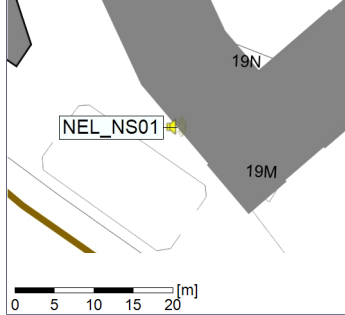

Remarks

...

Noise Time Related Diagram

17/08/2022
18/08/2022

○ ○ ○ ○ NEL_NS01

Project: Kronos Sydhavnen
Construction: Ny Ellebjerg
Location: N-V

Plan View

Remarks