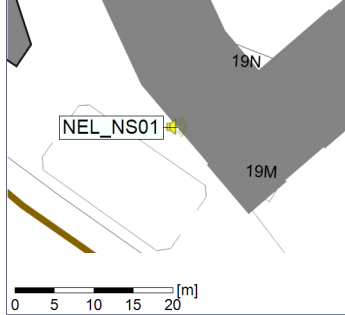

○○○ NEL_NS01

Remarks

...

Project: Kronos Sydhavnen
Construction: Ny Ellebjerg
Location: N-V

Plan View

Remarks

...

Noise Time Related Diagram