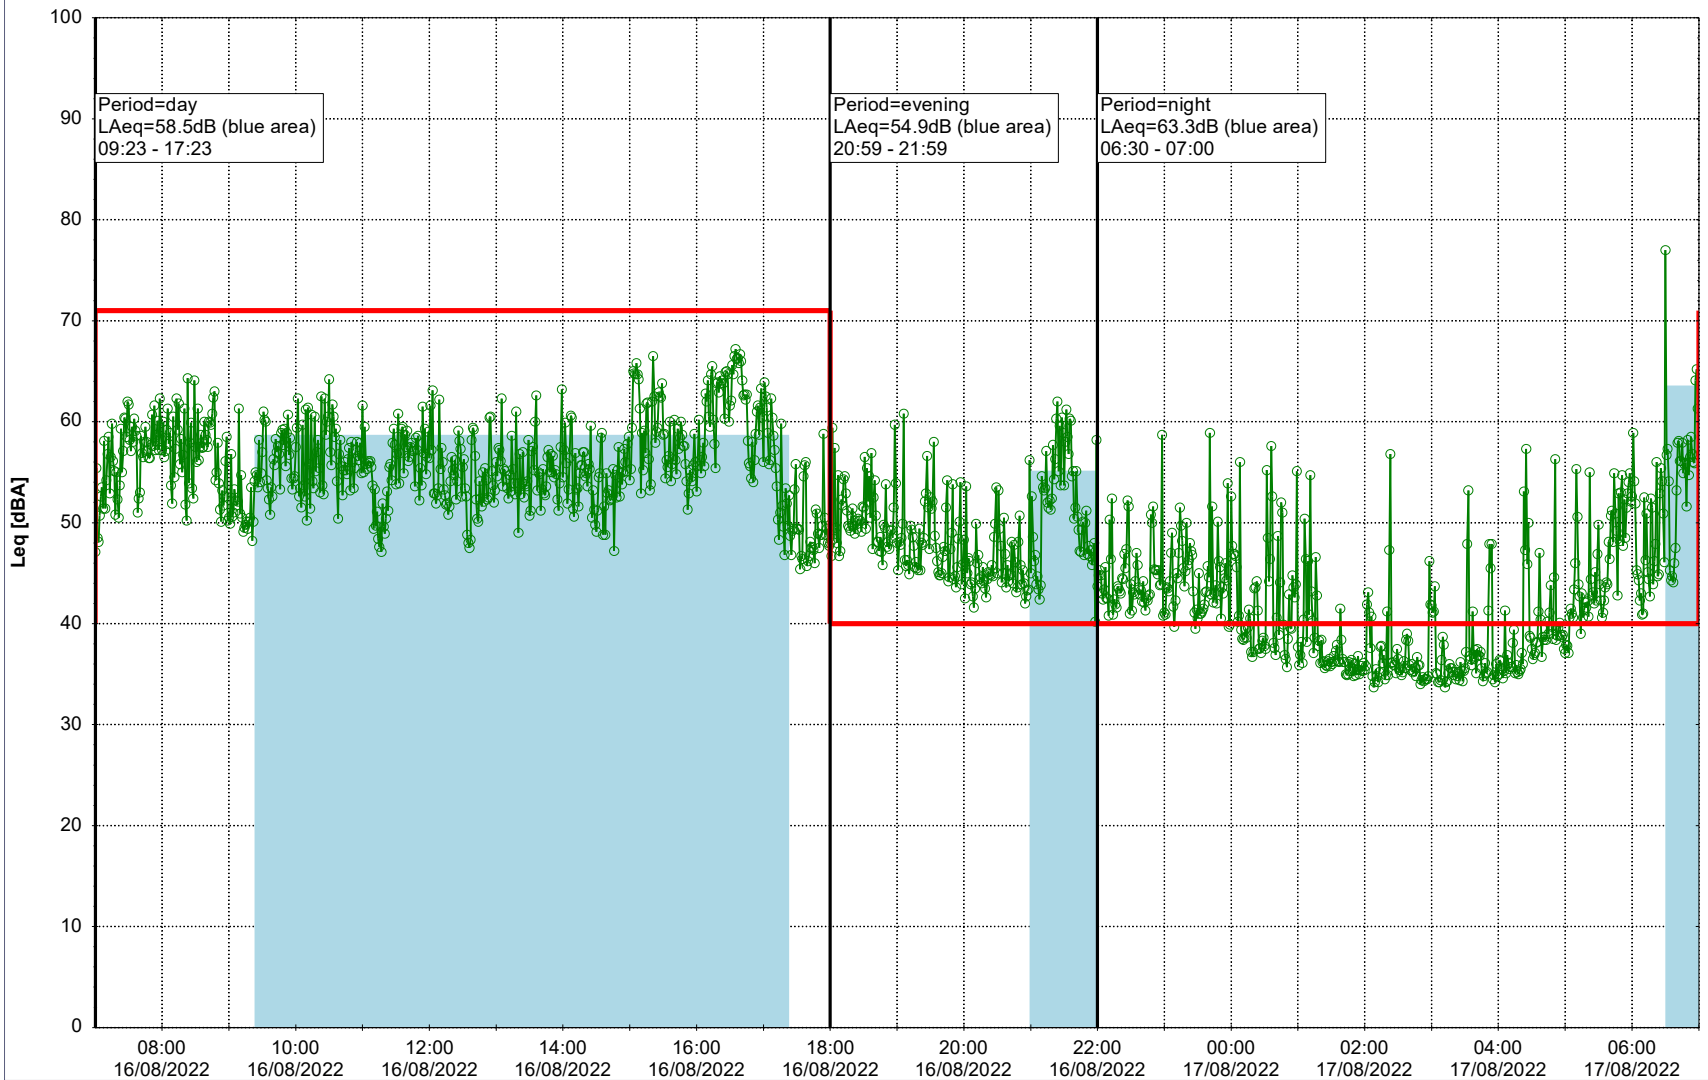

Plan View

Remarks

...

Noise Time Related Diagram

16/08/2022
17/08/2022

○ ○ ○ ○ NEL_NS01

Project: Kronos Sydhavnen
Construction: Ny Ellebjerg
Location: N-V

Plan View

Remarks

...

Noise Time Related Diagram

17/08/2022
18/08/2022

○ ○ ○ ○ NEL_NS01

Project: Kronos Sydhavnen
Construction: Ny Ellebjerg
Location: N-V

Plan View

Remarks

...

Noise Time Related Diagram

18/08/2022
19/08/2022

○ NEL_NS01

Project: Kronos Sydhavnen
Construction: Ny Ellebjerg
Location: N-V

19/08/2022
20/08/2022

Plan View

Noise Time Related Diagram

20/08/2022
21/08/2022

○ NEL_NS01

Project: Kronos Sydhavnen
Construction: Ny Ellebjerg
Location: N-V

21/08/2022
22/08/2022

Plan View

Noise Time Related Diagram

○○○ NEL_NS01

Remarks