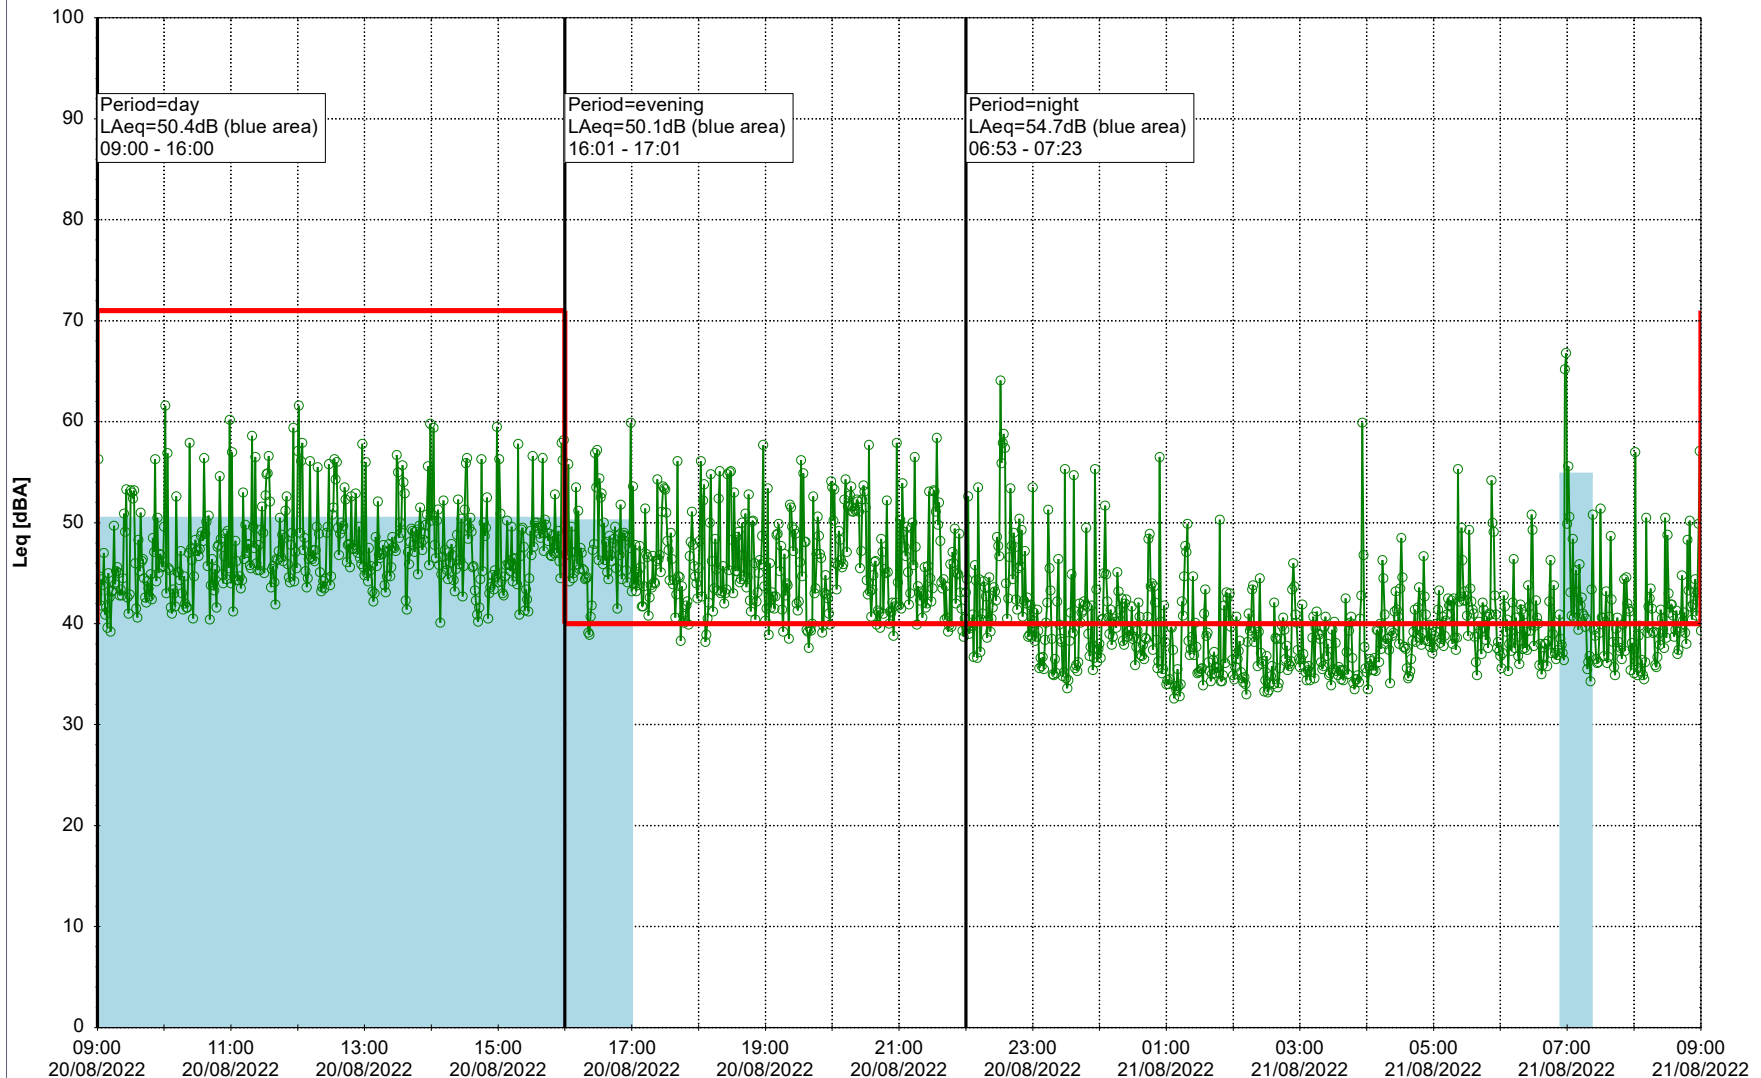

...

Noise Time Related Diagram

18/08/2022
19/08/2022

○ NEL_NS01

Project: Kronos Sydhavnen
Construction: Ny Ellebjerg
Location: N-V

19/08/2022
20/08/2022

Plan View

Noise Time Related Diagram

○○○ NEL_NS01

Remarks

...

Project: Kronos Sydhavnen
Construction: Ny Ellebjerg
Location: N-V

Plan View

Remarks

...

Noise Time Related Diagram

20/08/2022
21/08/2022

○ NEL_NS01

Project: Kronos Sydhavnen
Construction: Ny Ellebjerg
Location: N-V

21/08/2022
22/08/2022

Plan View

Noise Time Related Diagram

○○○ NEL_NS01

Remarks