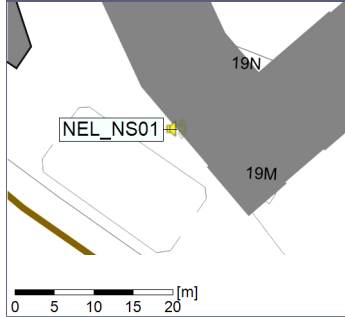

Project: Kronos Sydhavnen
Construction: Ny Ellebjerg
Location: N-V

Plan View

Remarks

...

Noise Time Related Diagram

15/08/2022
16/08/2022

○ ○ ○ ○ NEL_NS01

Project: Kronos Sydhavnen
Construction: Ny Ellebjerg
Location: N-V

Plan View

Remarks

...

Noise Time Related Diagram

16/08/2022
17/08/2022

○ ○ ○ ○ NEL_NS01

Project: Kronos Sydhavnen
Construction: Ny Ellebjerg
Location: N-V

Plan View