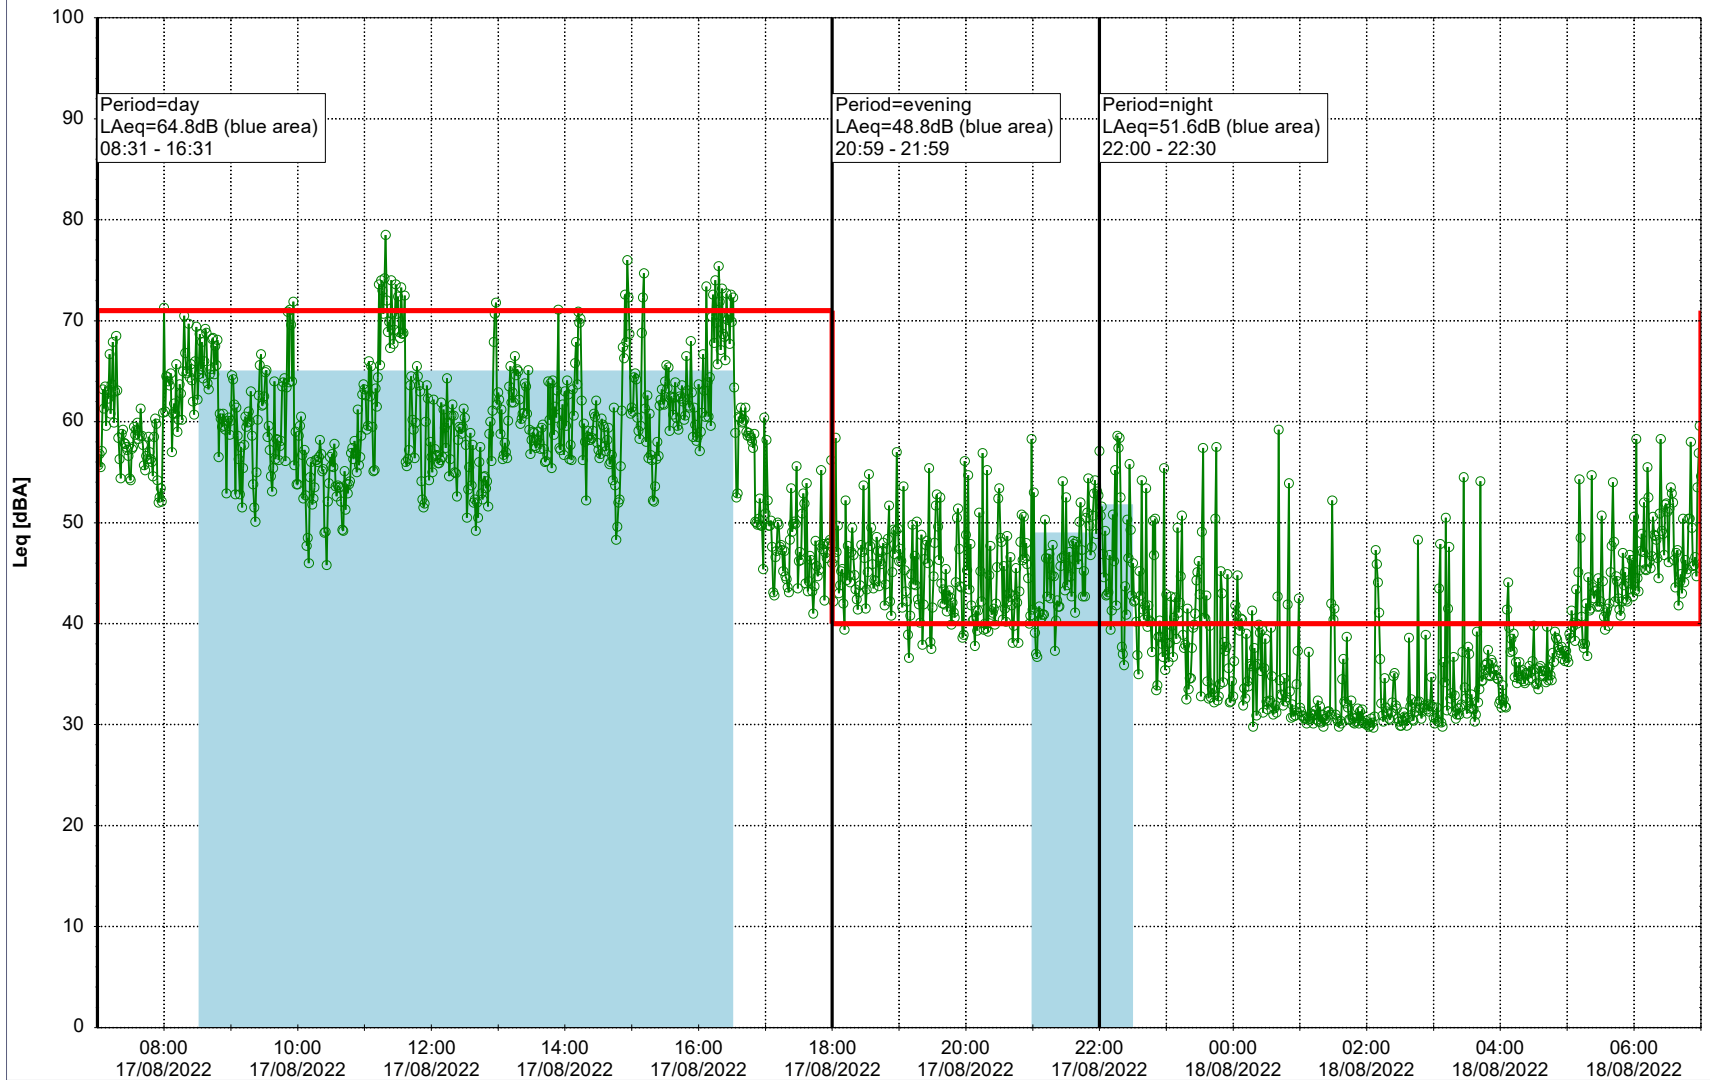

Plan View

Remarks

...

Noise Time Related Diagram

16/08/2022
17/08/2022

○ ○ ○ ○ NEL_NS01

Project: Kronos Sydhavnen
Construction: Ny Ellebjerg
Location: N-V

Plan View

Remarks

...

Noise Time Related Diagram

17/08/2022
18/08/2022

○ ○ ○ ○ NEL_NS01

Project: Kronos Sydhavnen
Construction: Ny Ellebjerg
Location: N-V

Plan View

Remarks

...

Noise Time Related Diagram

18/08/2022
19/08/2022

○ NEL_NS01

Project: Kronos Sydhavnen
Construction: Ny Ellebjerg
Location: N-V

19/08/2022
20/08/2022

Plan View

Noise Time Related Diagram

20/08/2022
21/08/2022

○ NEL_NS01

Project: Kronos Sydhavnen
Construction: Ny Ellebjerg
Location: N-V

21/08/2022
22/08/2022

Plan View

Noise Time Related Diagram

○○○ NEL_NS01

Remarks