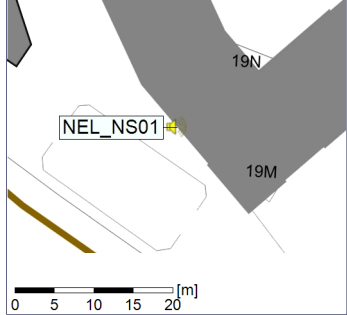

Project: Kronos Sydhavnen
Construction: Ny Ellebjerg
Location: N-V

Plan View

Remarks

...

Noise Time Related Diagram

15/08/2022
16/08/2022

○ ○ ○ ○ NEL_NS01

Project: Kronos Sydhavnen
Construction: Ny Ellebjerg
Location: N-V

Plan View

Remarks

...

Noise Time Related Diagram

16/08/2022
17/08/2022

○ ○ ○ ○ NEL_NS01

Project: Kronos Sydhavnen
Construction: Ny Ellebjerg
Location: N-V

Plan View