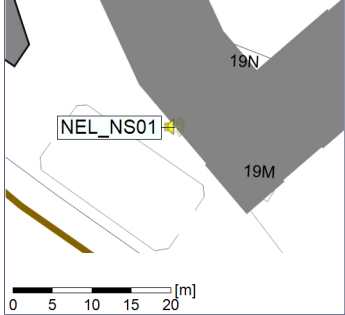

...

Noise Time Related Diagram

18/08/2022
19/08/2022

○ NEL_NS01

Project: Kronos Sydhavnen
Construction: Ny Ellebjerg
Location: N-V

19/08/2022
20/08/2022

Plan View

Noise Time Related Diagram