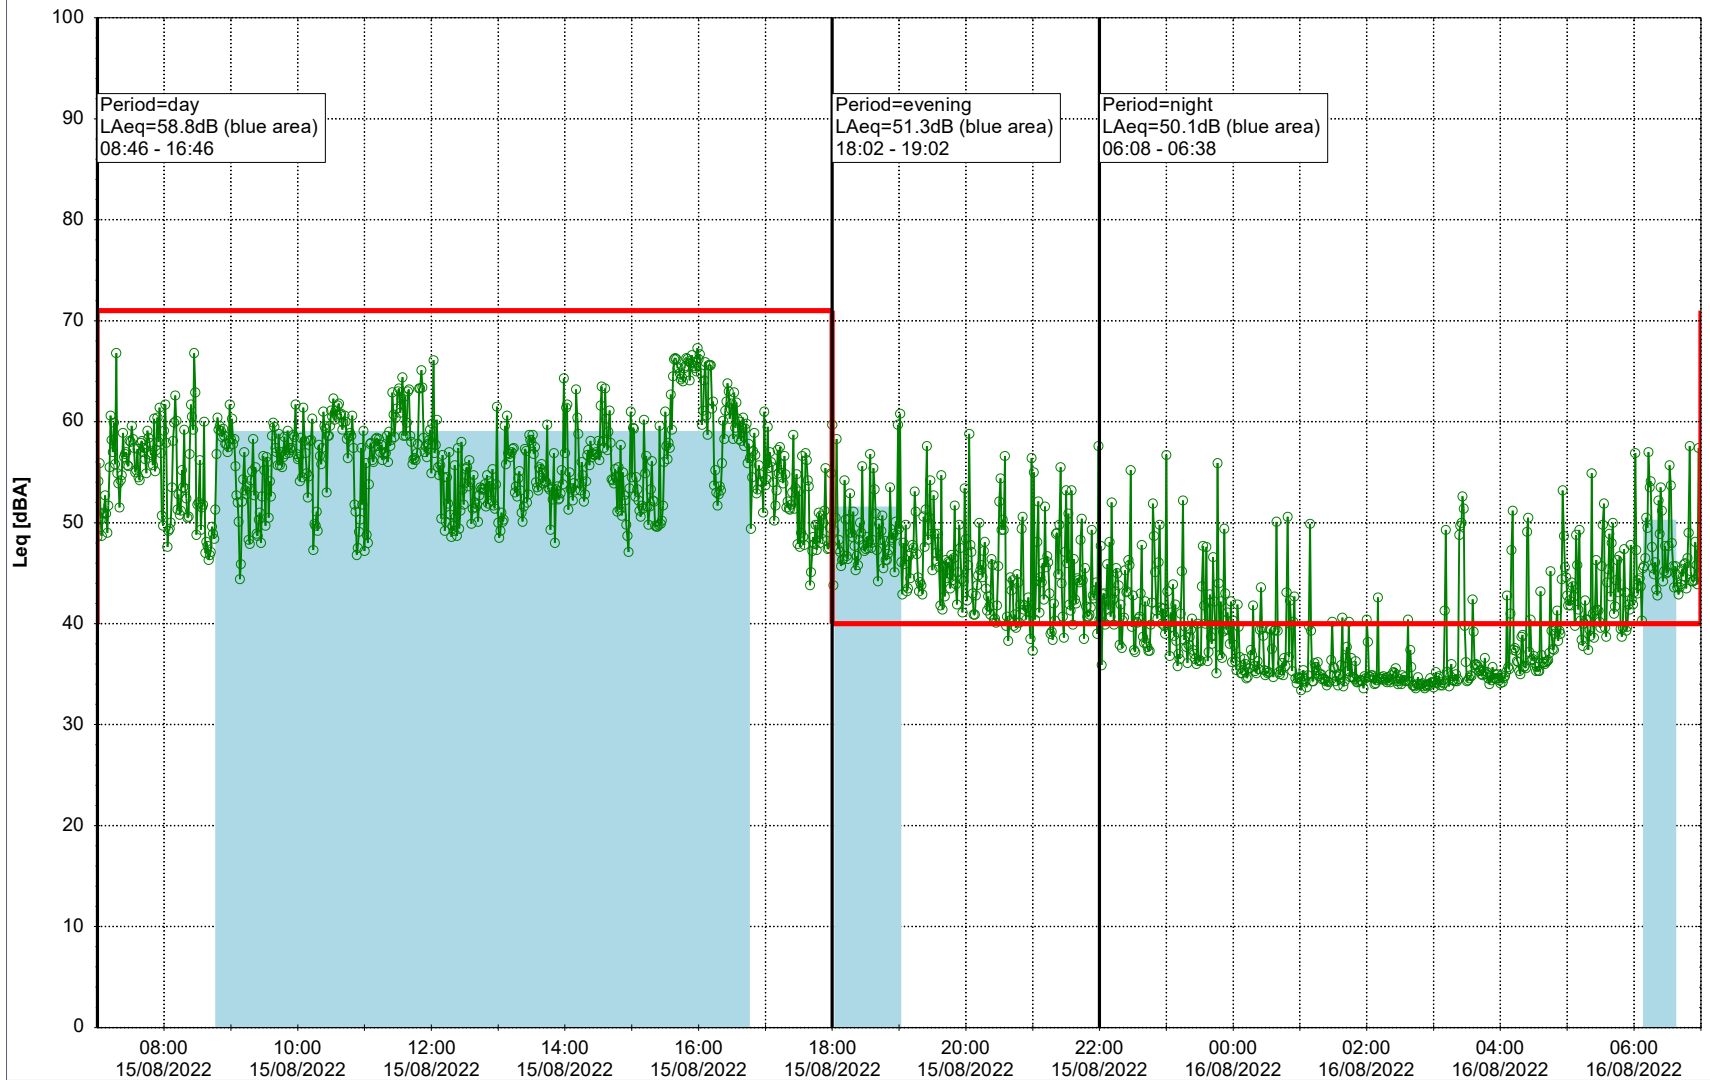

Project: Kronos Sydhavnen
Construction: Ny Ellebjerg
Location: N-V

Plan View

Remarks

...

Noise Time Related Diagram

15/08/2022
16/08/2022

○ ○ ○ ○ NEL_NS01

Project: Kronos Sydhavnen
Construction: Ny Ellebjerg
Location: N-V

Plan View

Remarks

...

Noise Time Related Diagram

16/08/2022
17/08/2022

○ ○ ○ ○ NEL_NS01

Project: Kronos Sydhavnen
Construction: Ny Ellebjerg
Location: N-V

Plan View

...

Noise Time Related Diagram

18/08/2022
19/08/2022

○ NEL_NS01

Project: Kronos Sydhavnen
Construction: Ny Ellebjerg
Location: N-V

19/08/2022
20/08/2022

Plan View

Noise Time Related Diagram

20/08/2022
21/08/2022

○ NEL_NS01

Project: Kronos Sydhavnen
Construction: Ny Ellebjerg
Location: N-V

21/08/2022
22/08/2022

Plan View

Noise Time Related Diagram

○○○ NEL_NS01

Remarks