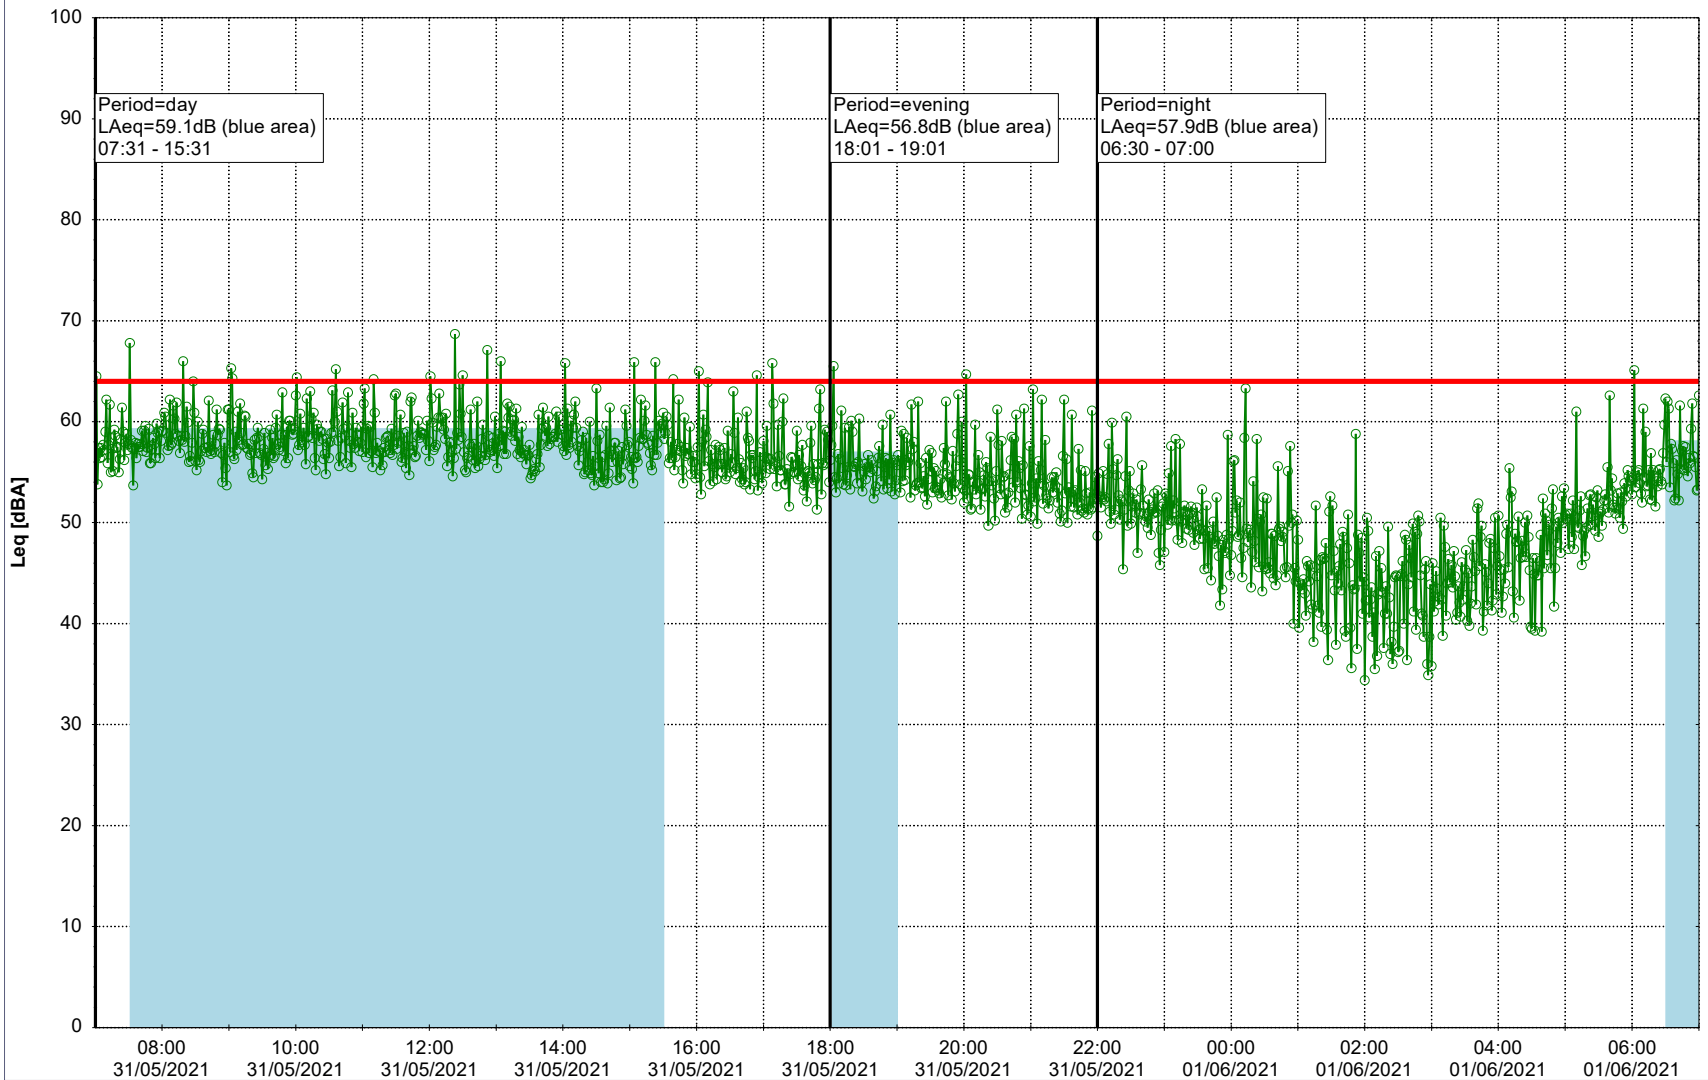

Noise Time Related Diagram

○○○ GAB_NS01