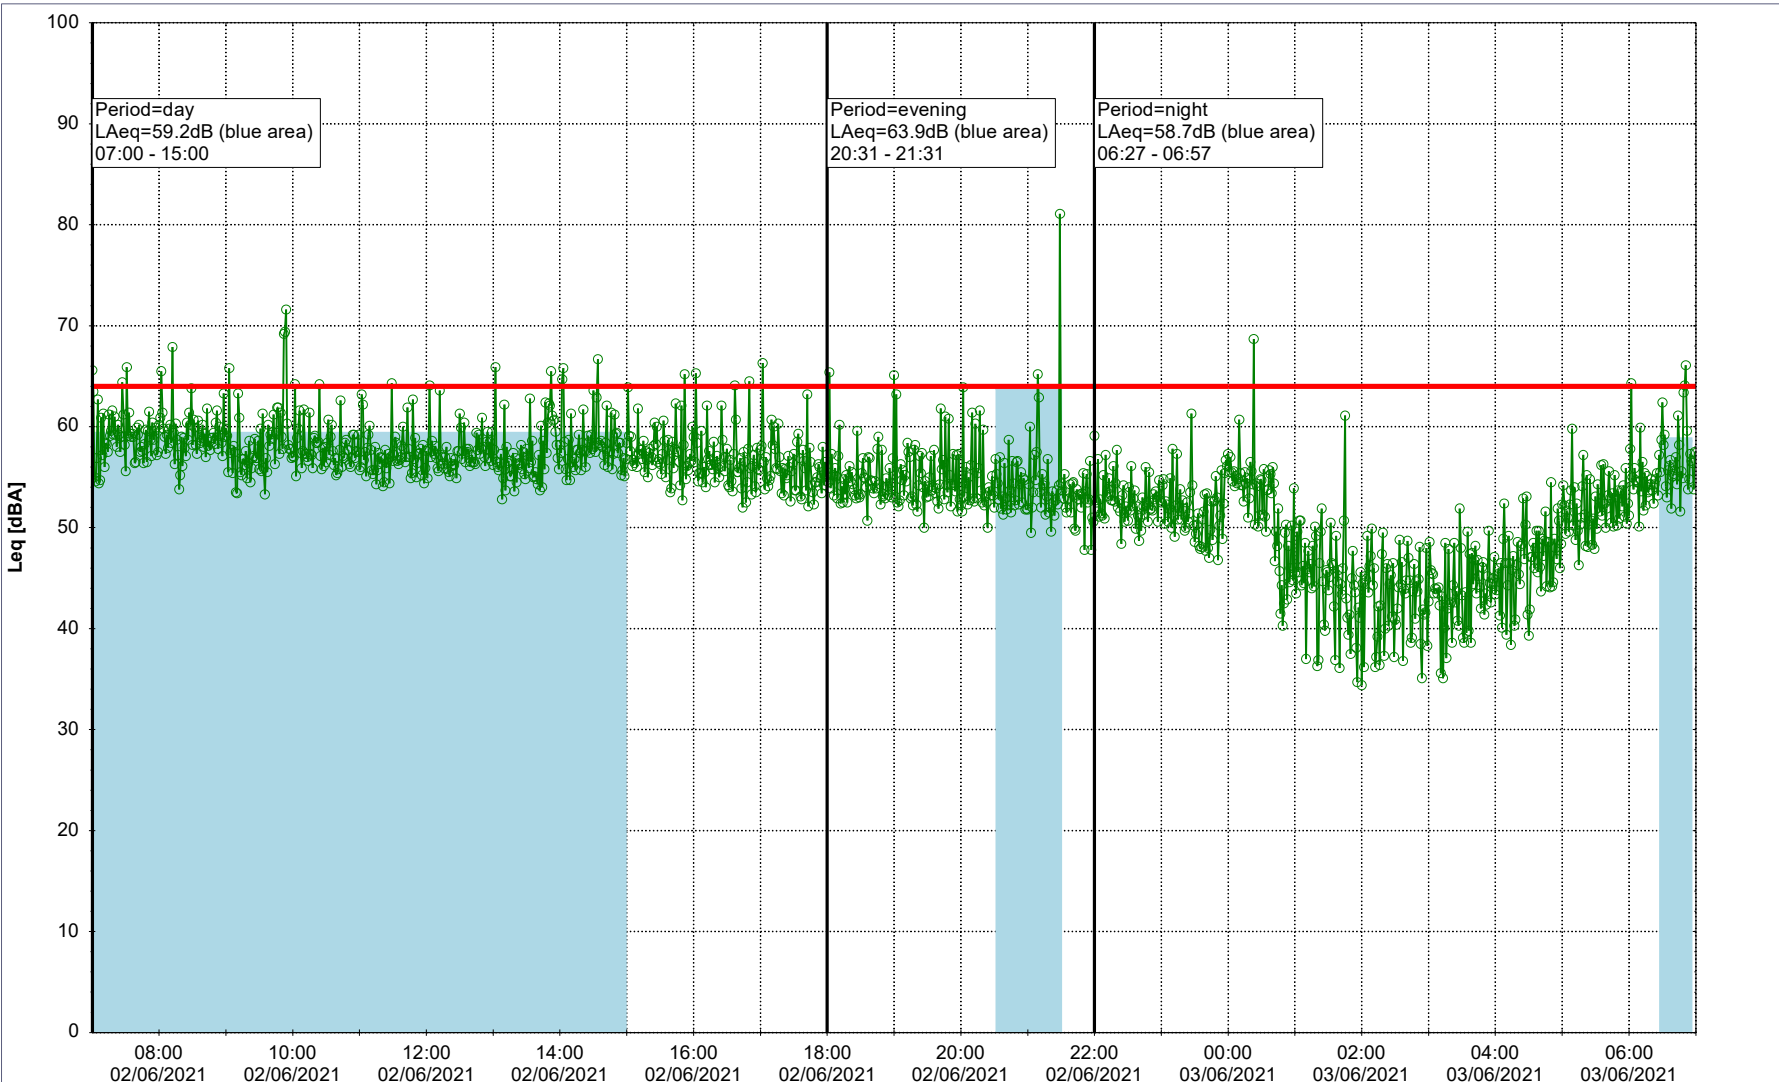

Noise Time Related Diagram

○○○ GAB_NS01