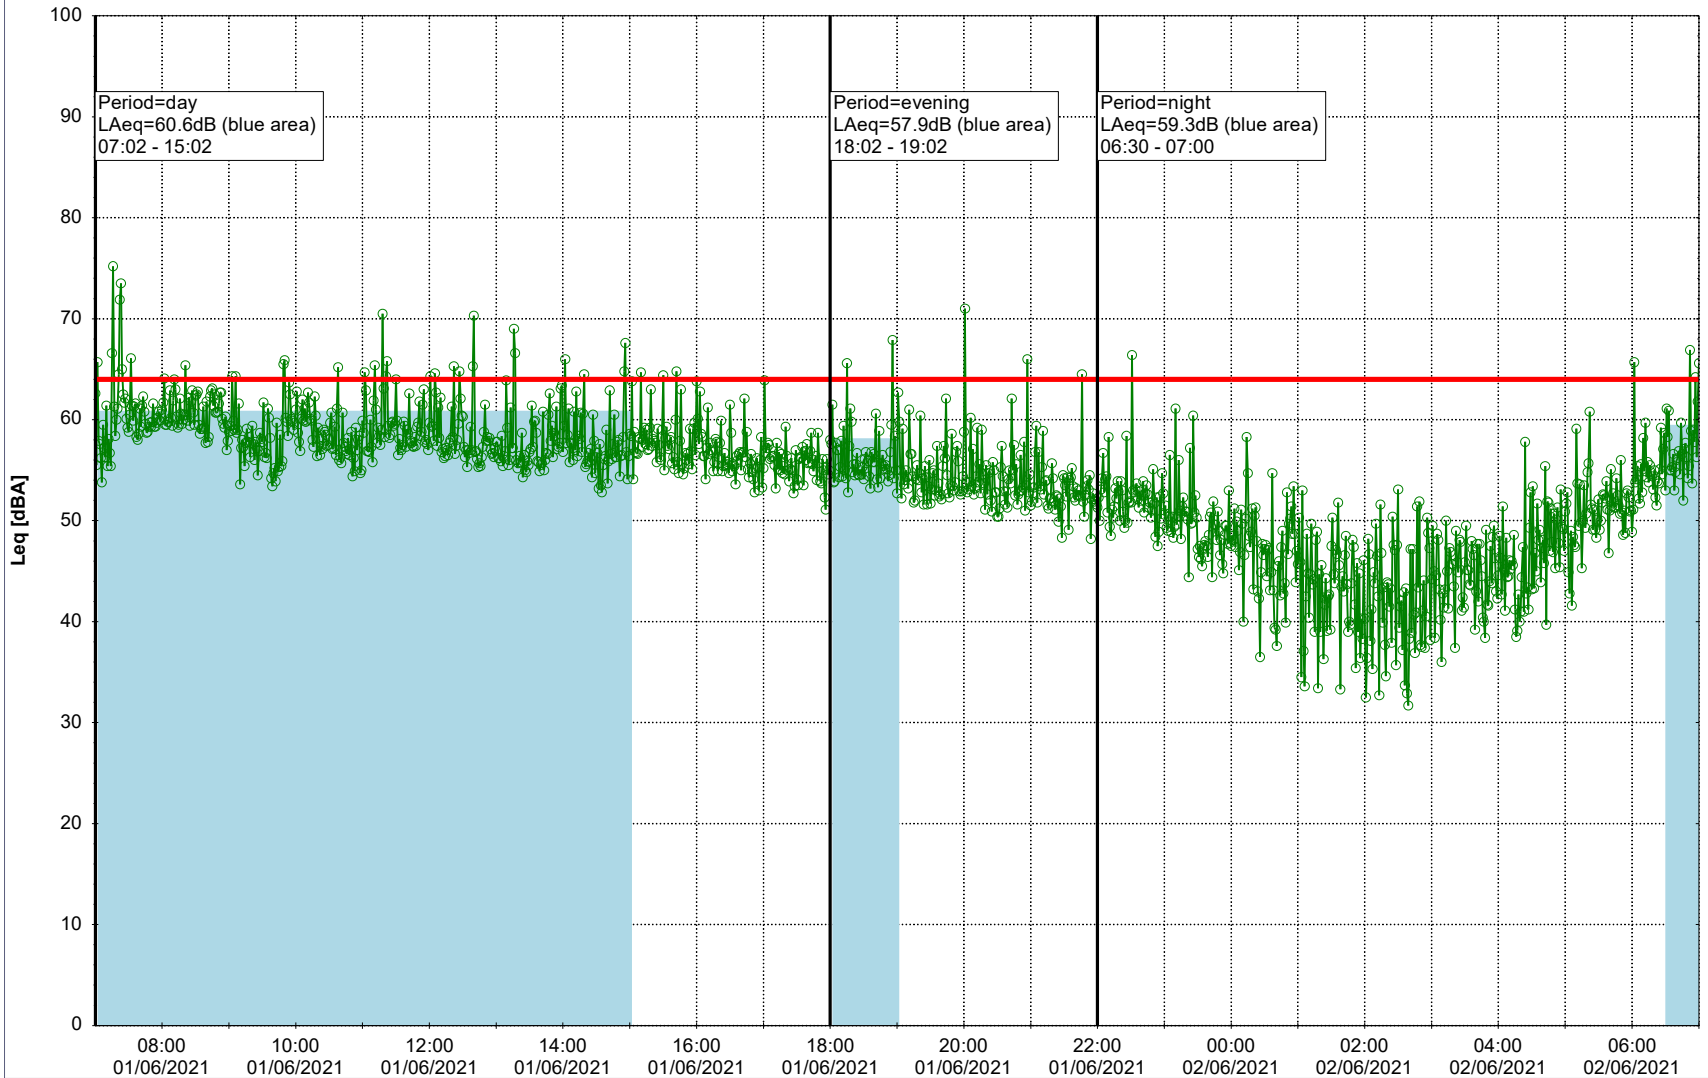

Noise Time Related Diagram

○○○ GAB_NS01