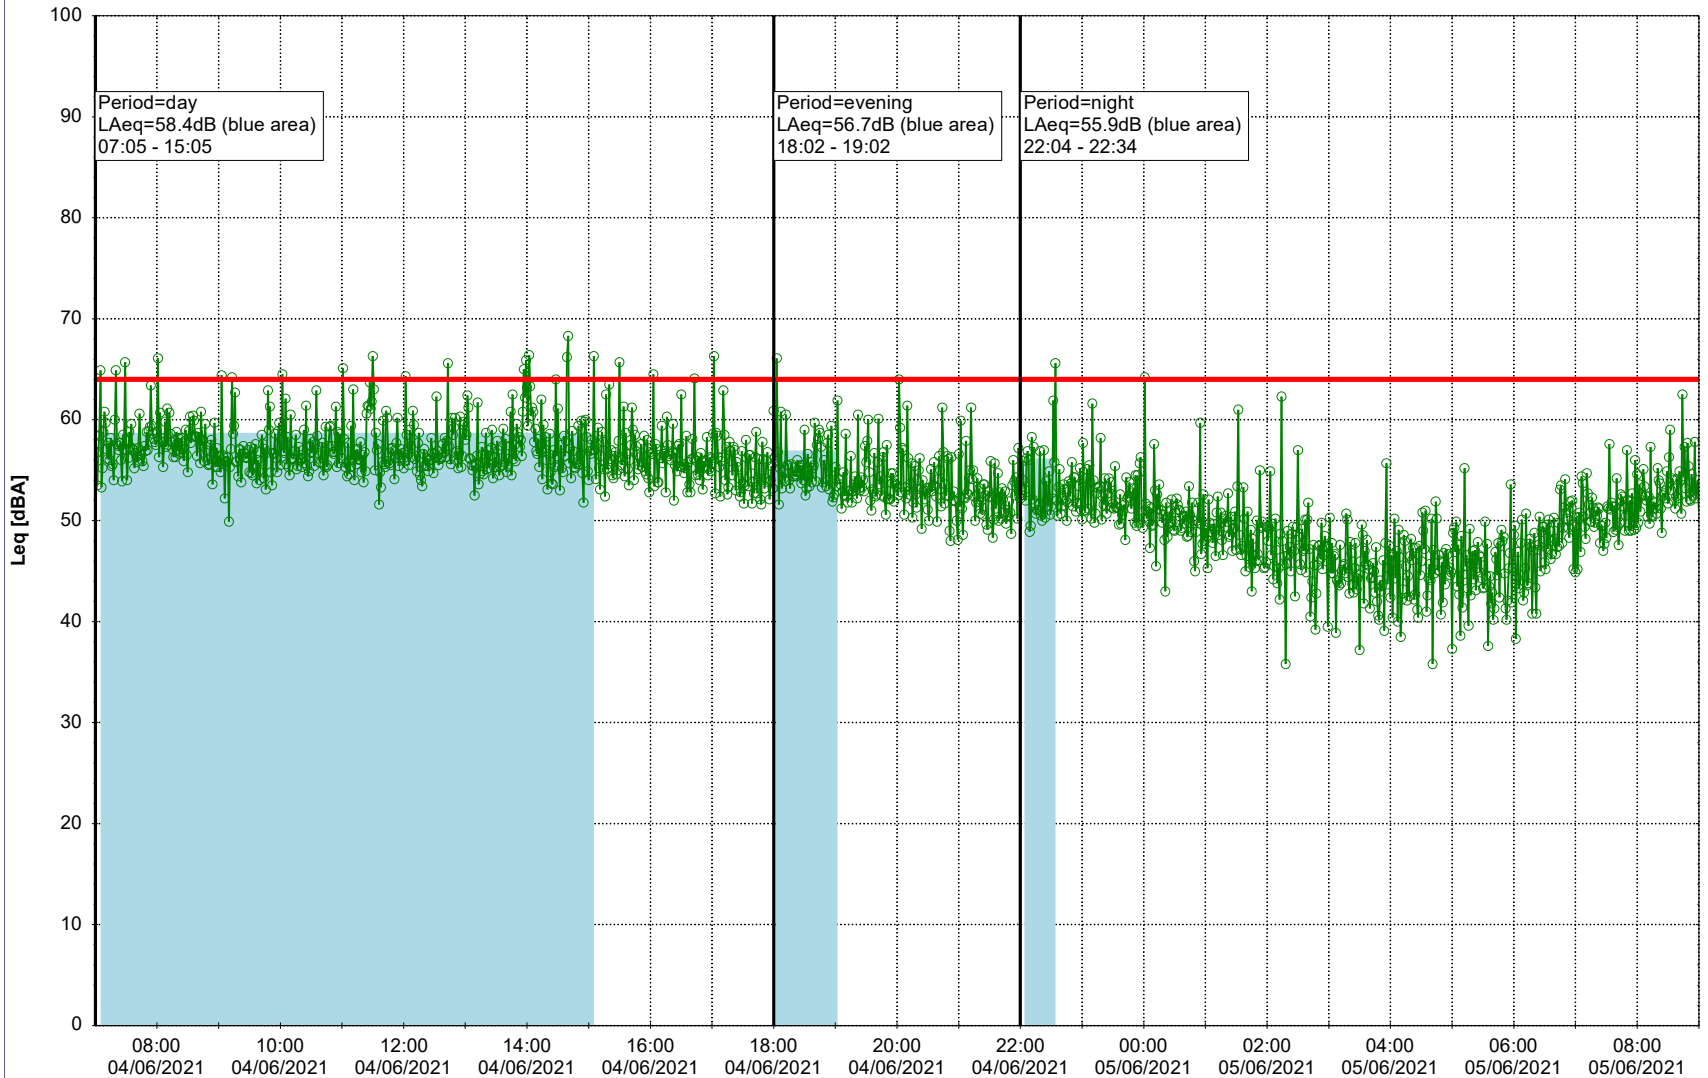

Project: Kronos Sydhavnen
Construction: Gåsebæk
Location: N-V

04/06/2021
05/06/2021

Noise Time Related Diagram

○○○ GAB_NS01

Remarks

...

Project: Kronos Sydhavnen
Construction: Gåsebæk
Location: N-V

Plan View

Remarks

...

Noise Time Related Diagram

05/06/2021
06/06/2021

○○○ GAB_NS01

Project: Kronos Sydhavnen
Construction: Gåsebæk
Location: N-V

Plan View

Remarks