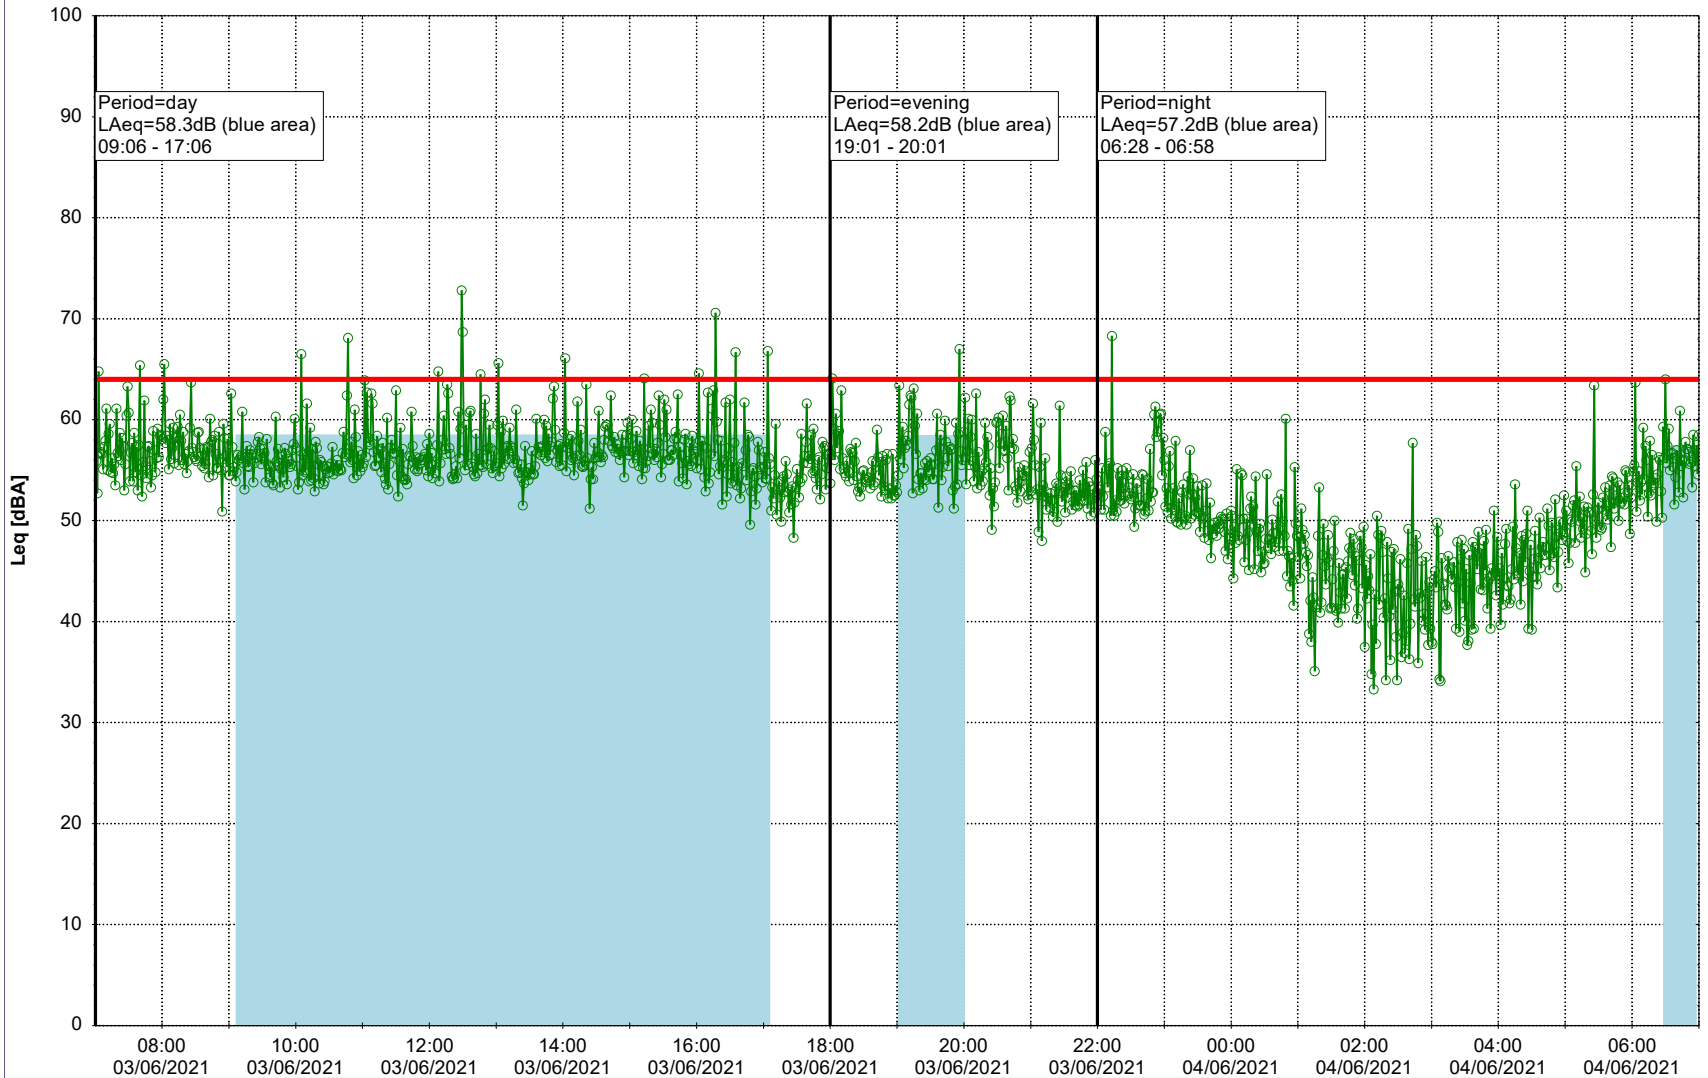

Noise Time Related Diagram

○○○ GAB_NS01

Project: Kronos Sydhavnen
Construction: Gåsebæk
Location: N-V

03/06/2021
04/06/2021

Remarks

...

Noise Time Related Diagram

○○○ GAB_NS01

Project: Kronos Sydhavnen
Construction: Gåsebæk
Location: N-V

04/06/2021
05/06/2021

Noise Time Related Diagram

○○○ GAB_NS01

Remarks

...

Project: Kronos Sydhavnen
Construction: Gåsebæk
Location: N-V

Plan View