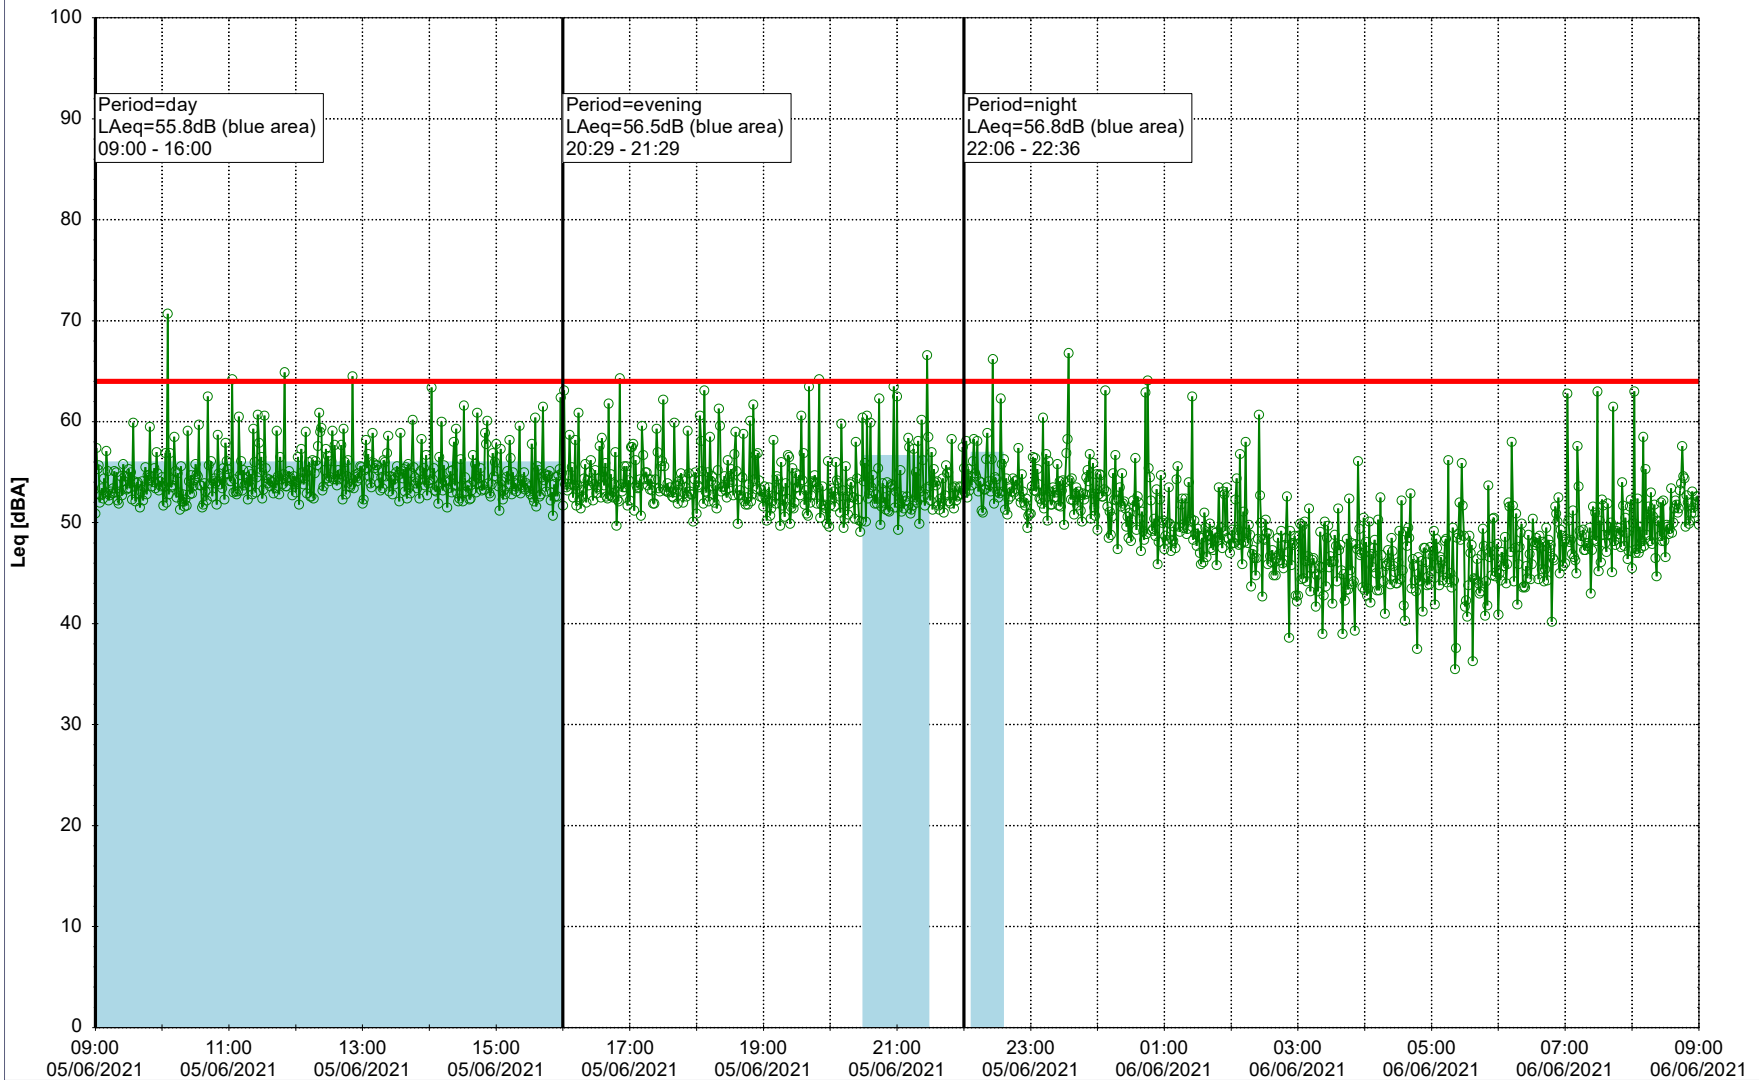

Project: Kronos Sydhavnen
Construction: Gåsebæk
Location: N-V

04/06/2021
05/06/2021

Noise Time Related Diagram

○○○ GAB_NS01

Remarks

...

Project: Kronos Sydhavnen
Construction: Gåsebæk
Location: N-V

Plan View

Remarks

...

Noise Time Related Diagram

05/06/2021
06/06/2021

○○○ GAB_NS01

Project: Kronos Sydhavnen
Construction: Gåsebæk
Location: N-V

Plan View

Remarks