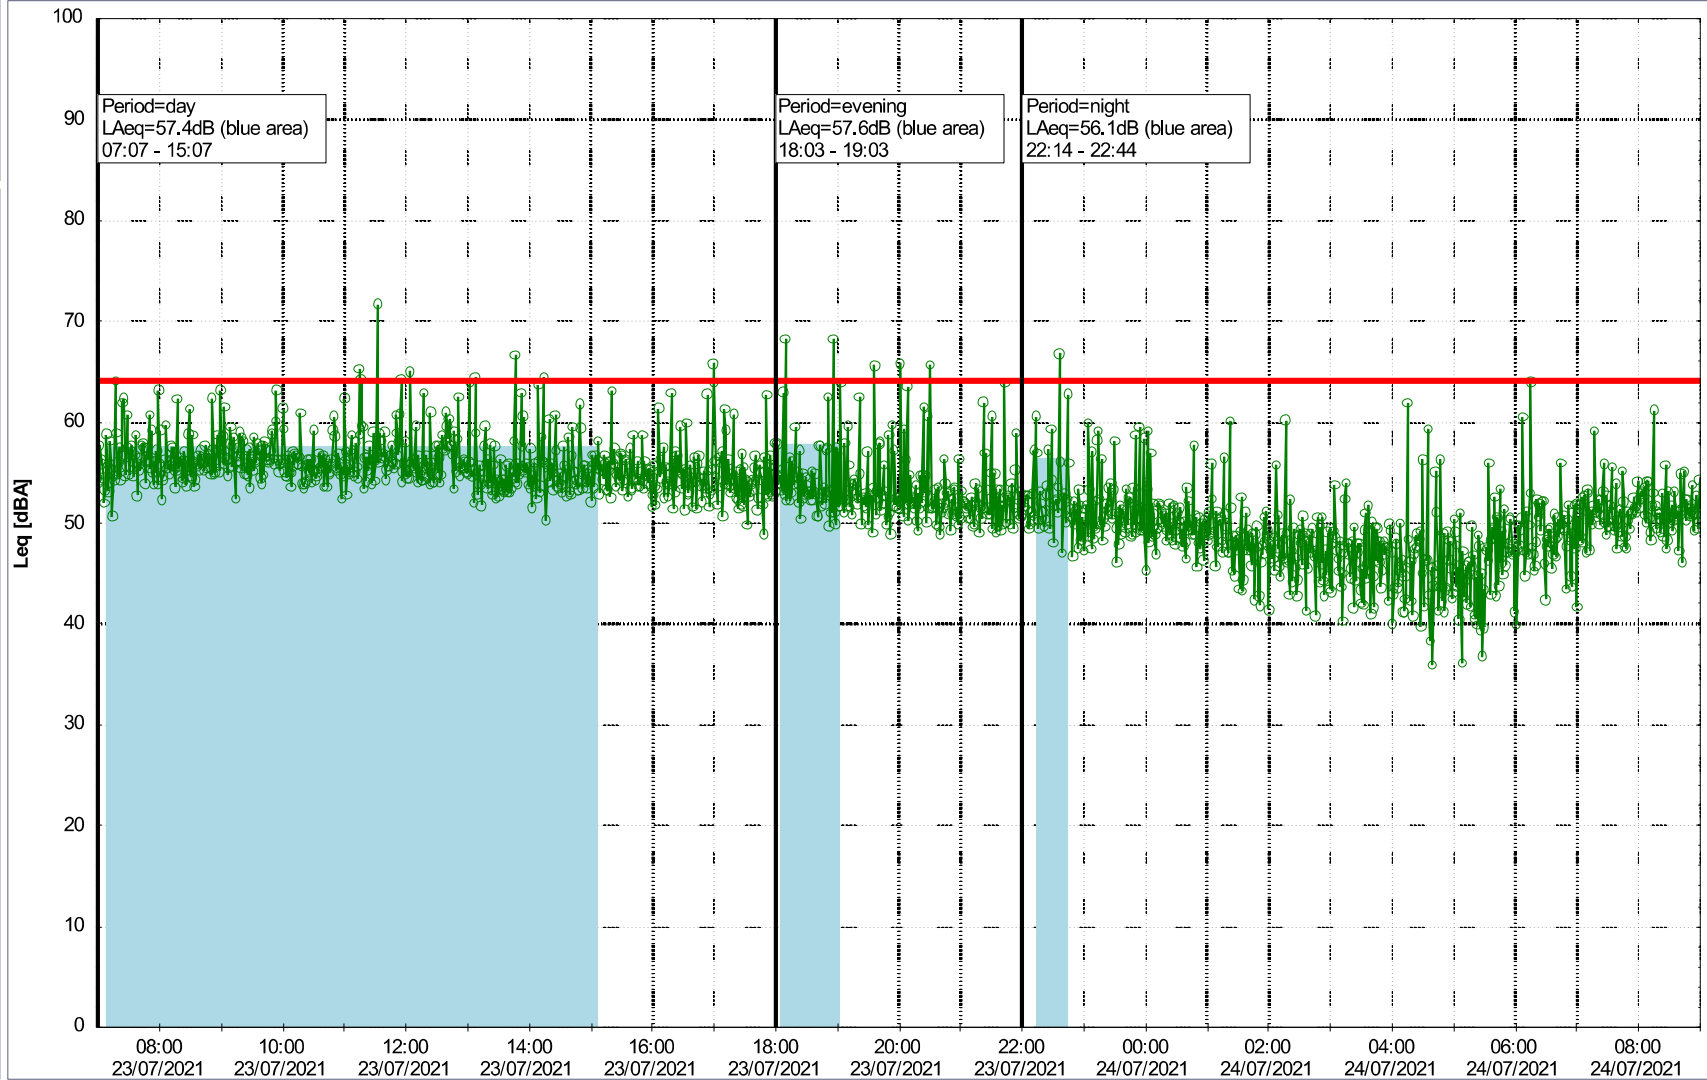

Noise Time Related Diagram

21/07/2021
22/07/2021

○○○○ GAB_NS01

Project: Kronos Sydhavnen
Construction: Gåsebæk
Location: N-V

22/07/2021
23/07/2021

Plan View

○○○○ GAB_NS01

Noise Time Related Diagram

Remarks

...

Project: Kronos Sydhavnen
Construction: Gåsebæk
Location: N-V

Plan View

Remarks

Noise Time Related Diagram

23/07/2021
24/07/2021

○○○○ GAB_NS01

Project: Kronos Sydhavnen
Construction: Gåsebæk
Location: N-V

Plan View

Remarks

Noise Time Related Diagram

24/07/2021
25/07/2021

○○○○ GAB_NS01

Project: Kronos Sydhavnen
Construction: Gåsebæk
Location: N-V

Plan View