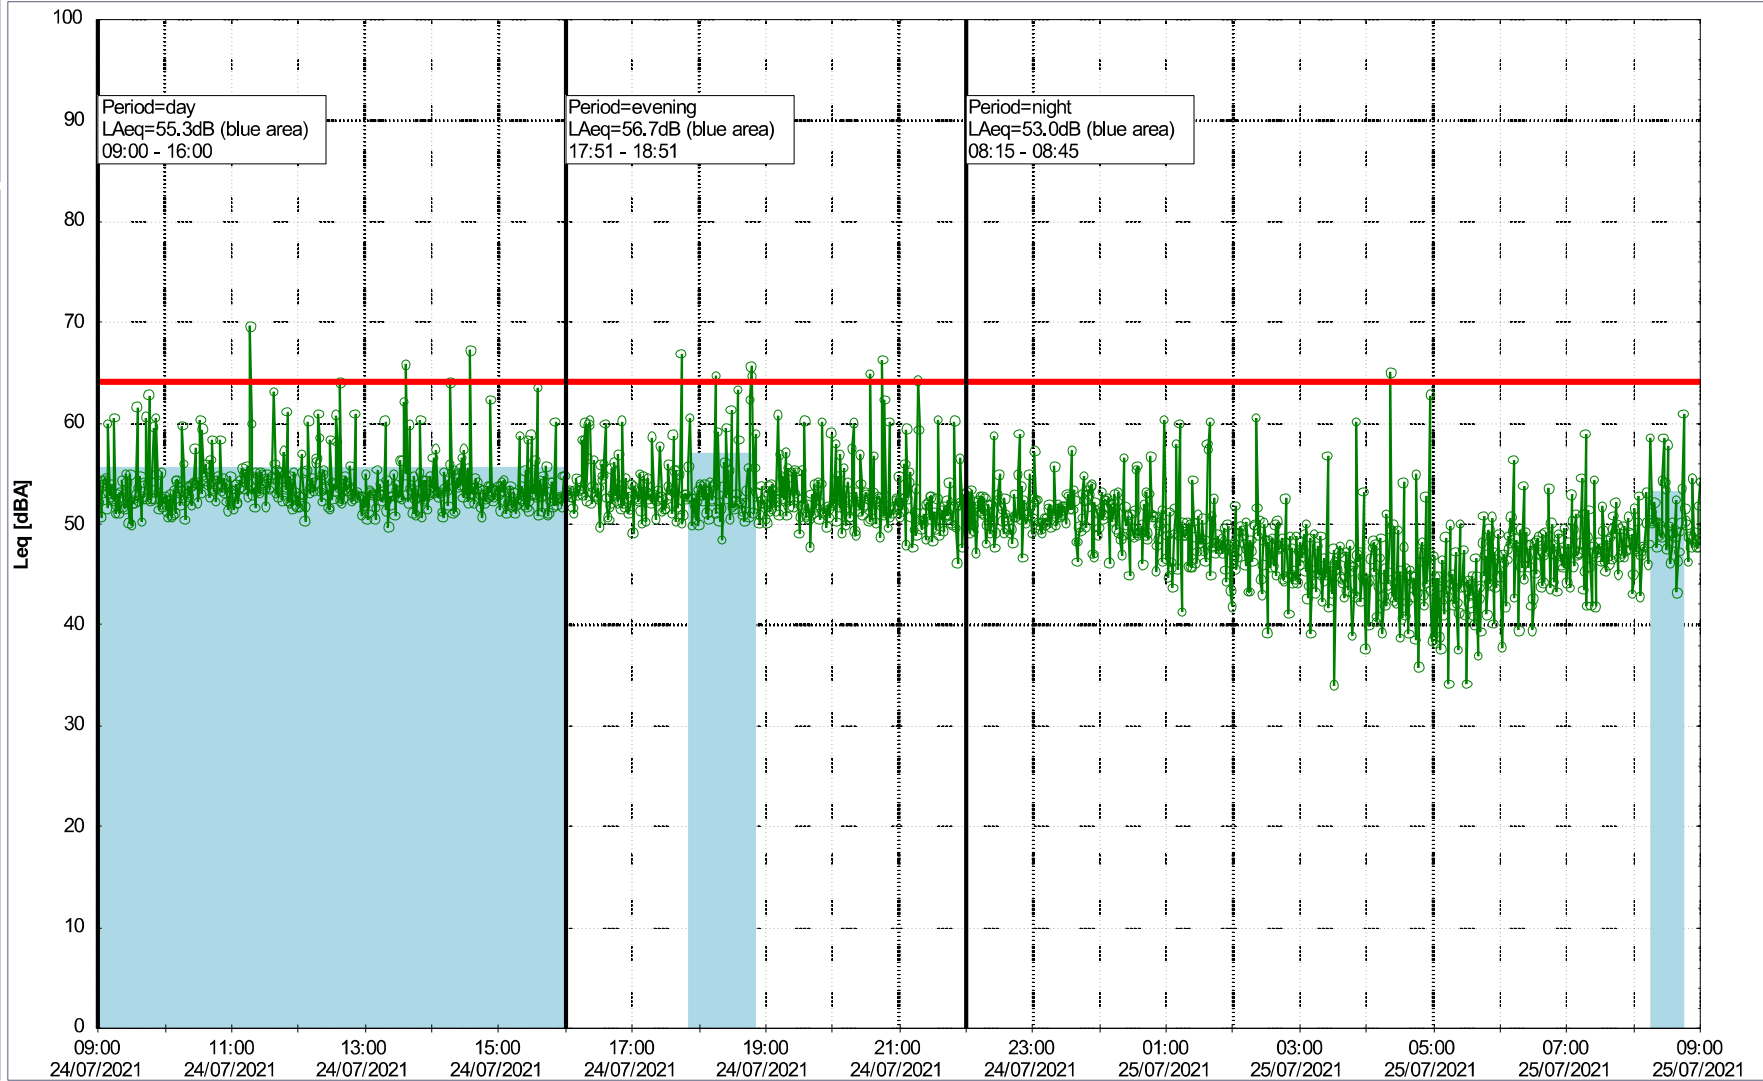

Project: Kronos Sydhavnen
Construction: Gåsebæk
Location: N-V

Plan View

Remarks

Noise Time Related Diagram

24/07/2021
25/07/2021

○○○○ GAB_NS01

Project: Kronos Sydhavnen
Construction: Gåsebæk
Location: N-V

Plan View

Noise Time Related Diagram

25/07/2021
26/07/2021

○○○○ GAB_NS01

Remarks

...