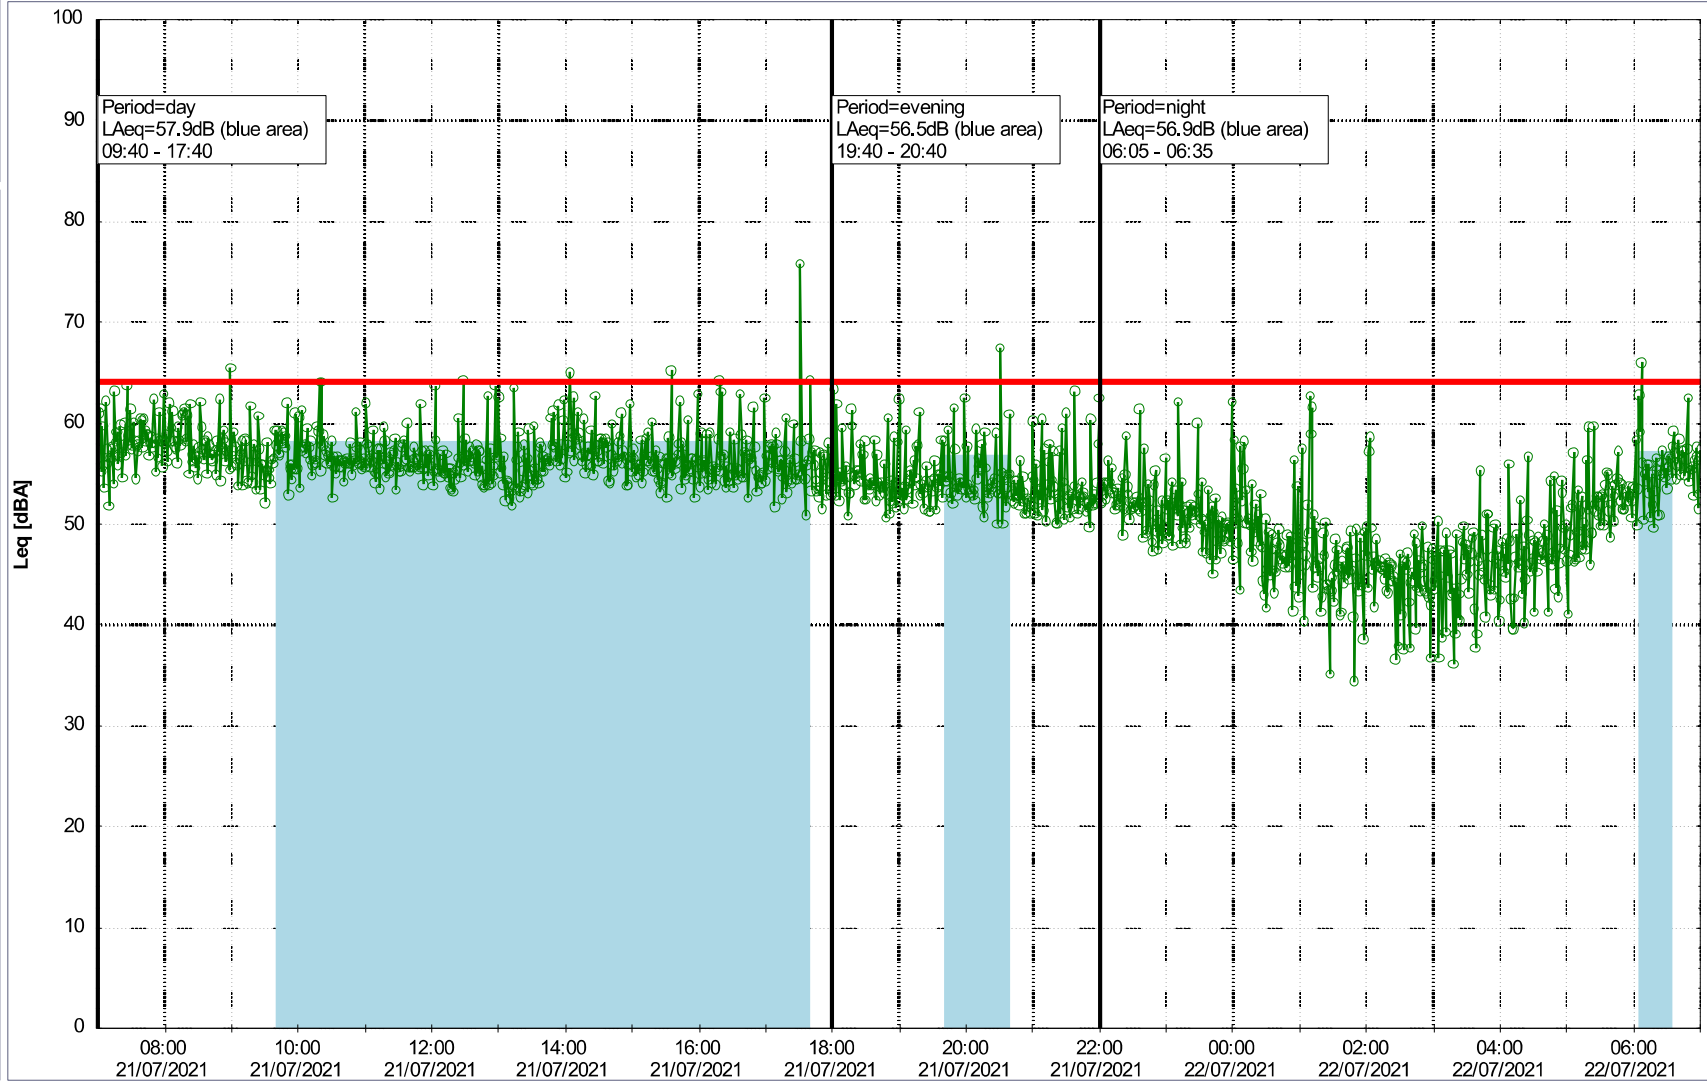

Noise Time Related Diagram

21/07/2021
22/07/2021

○○○○ GAB_NS01