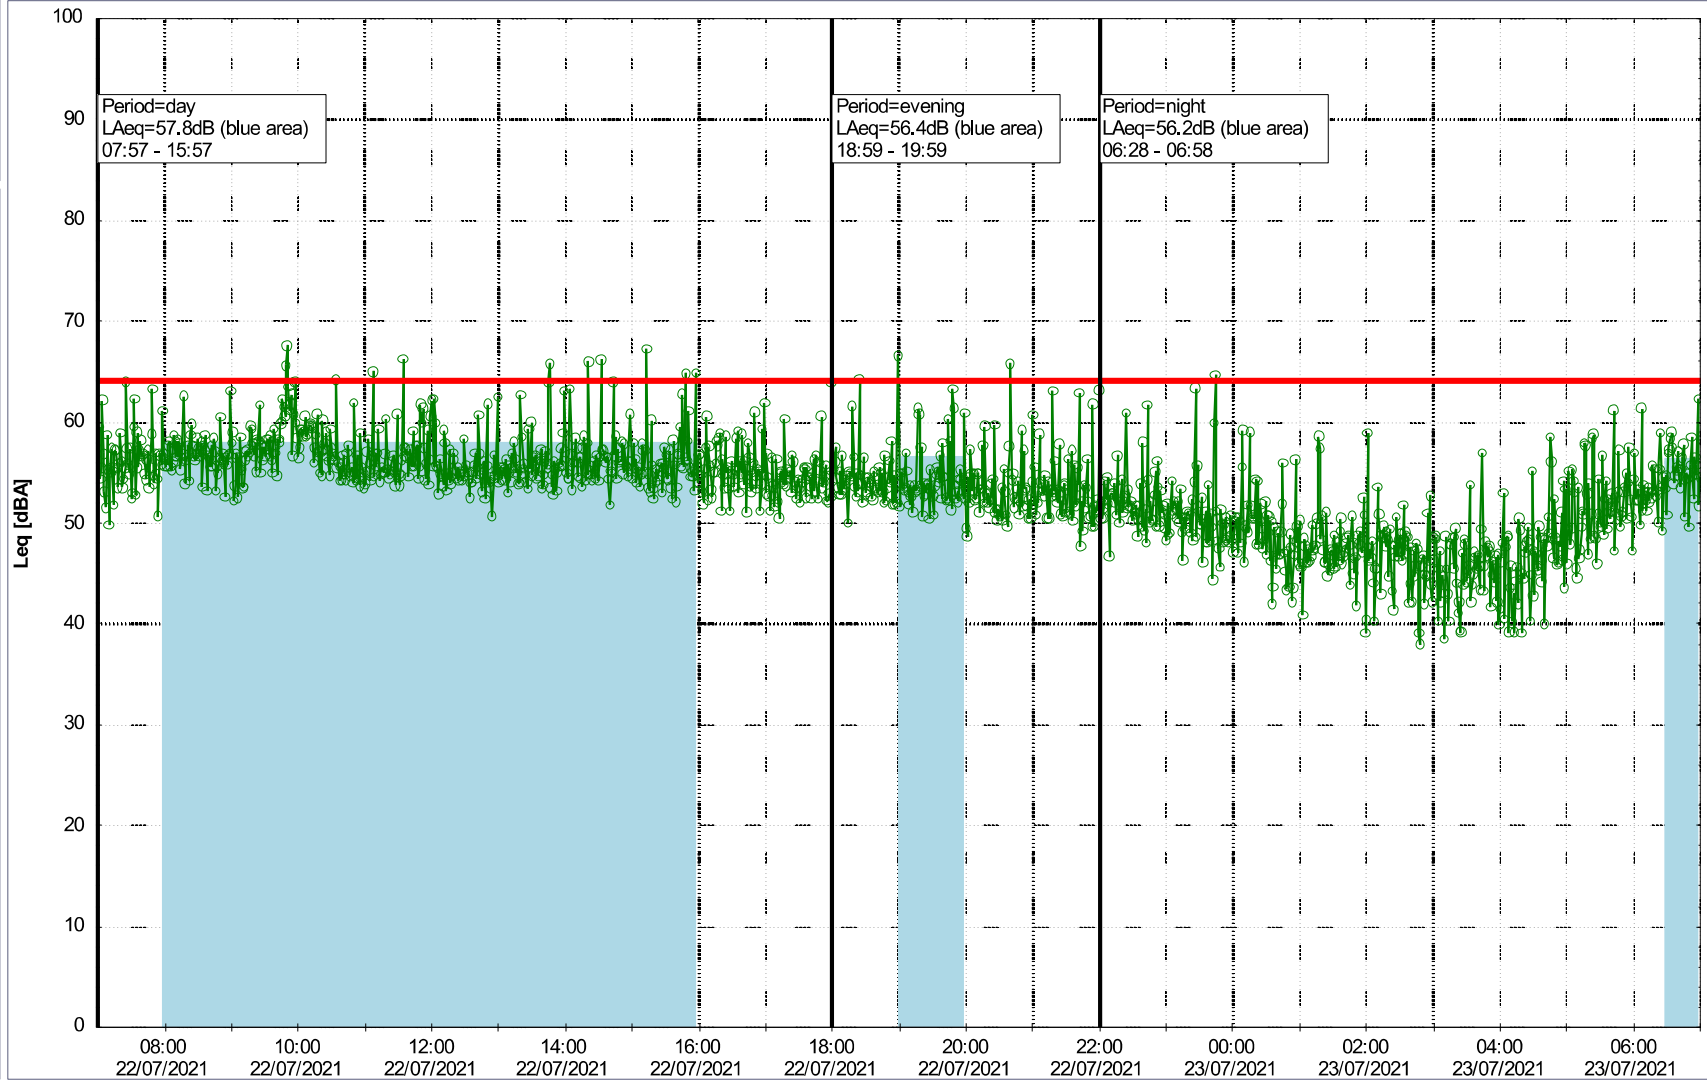

Noise Time Related Diagram