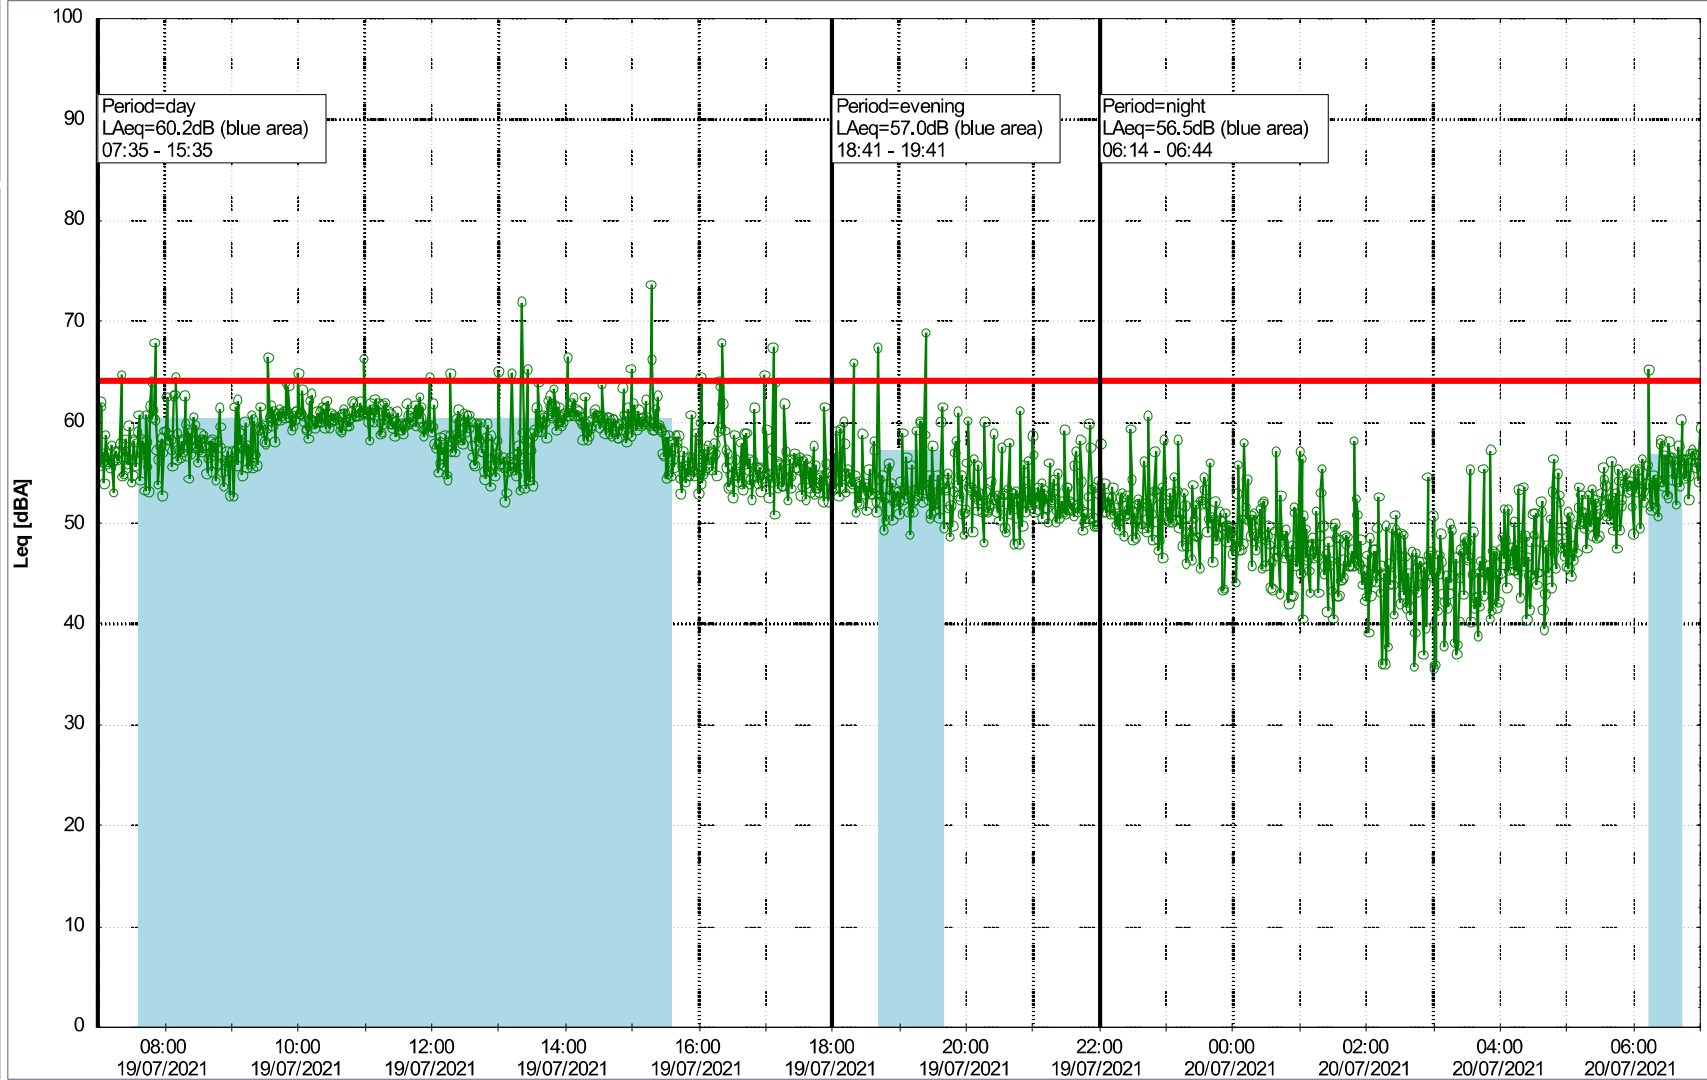

Noise Time Related Diagram

19/07/2021
20/07/2021

○○○○ GAB_NS01