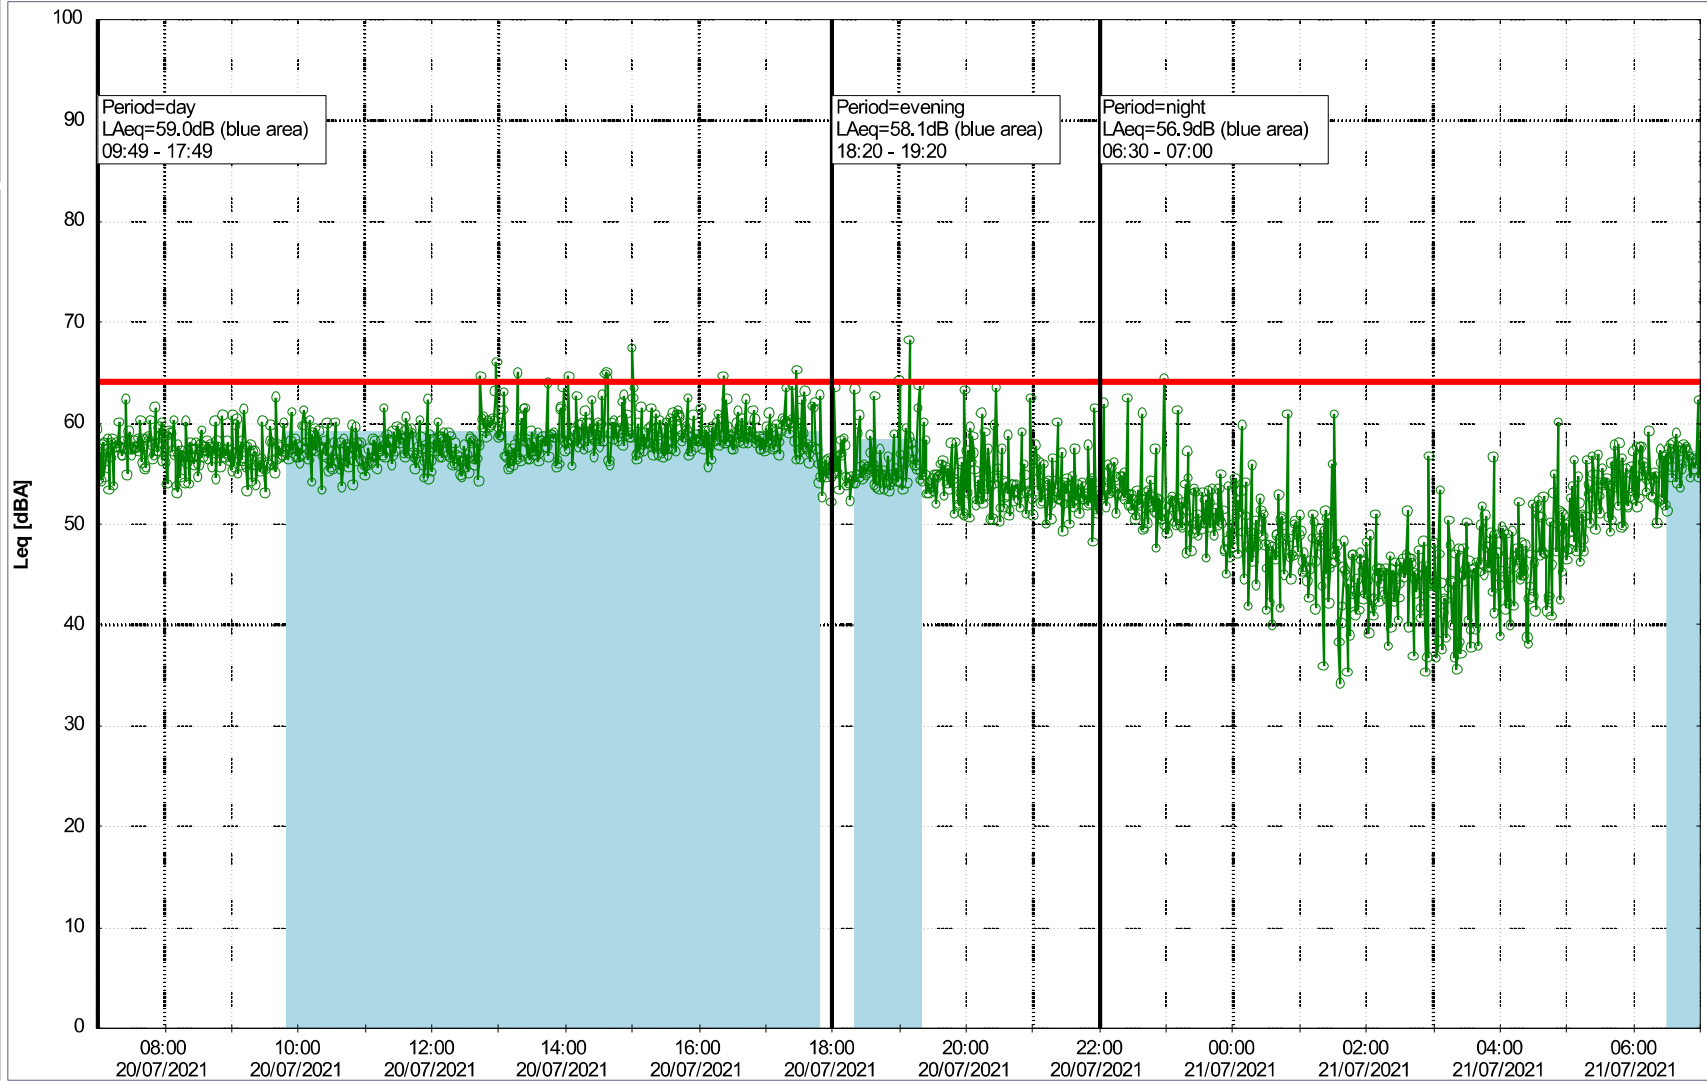

Noise Time Related Diagram

20/07/2021
21/07/2021