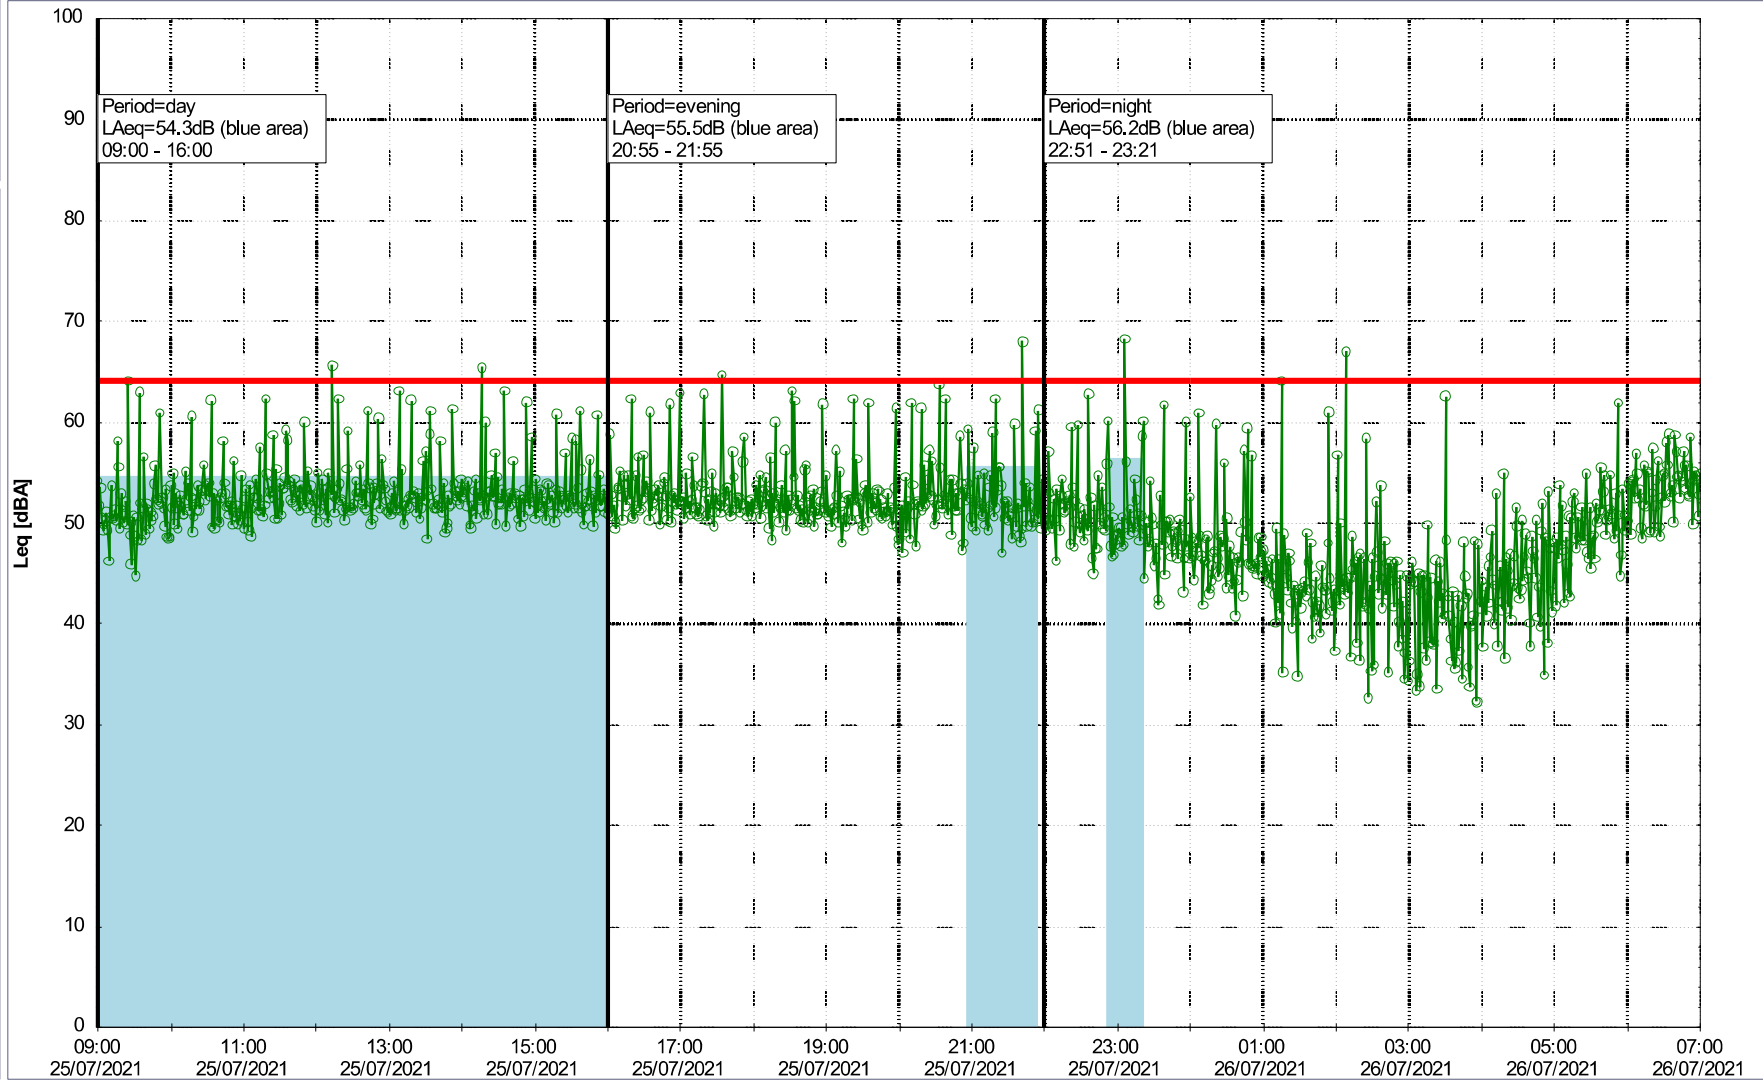

Remarks

...

Project: Kronos Sydhavnen
Construction: Gåsebæk
Location: N-V

Plan View

Remarks

Noise Time Related Diagram

23/07/2021
24/07/2021

○○○○ GAB_NS01

Project: Kronos Sydhavnen
Construction: Gåsebæk
Location: N-V

Plan View

Remarks

Noise Time Related Diagram

24/07/2021
25/07/2021

○○○○ GAB_NS01

Project: Kronos Sydhavnen
Construction: Gåsebæk
Location: N-V

Plan View

Noise Time Related Diagram

25/07/2021
26/07/2021

○○○○ GAB_NS01

Remarks

...