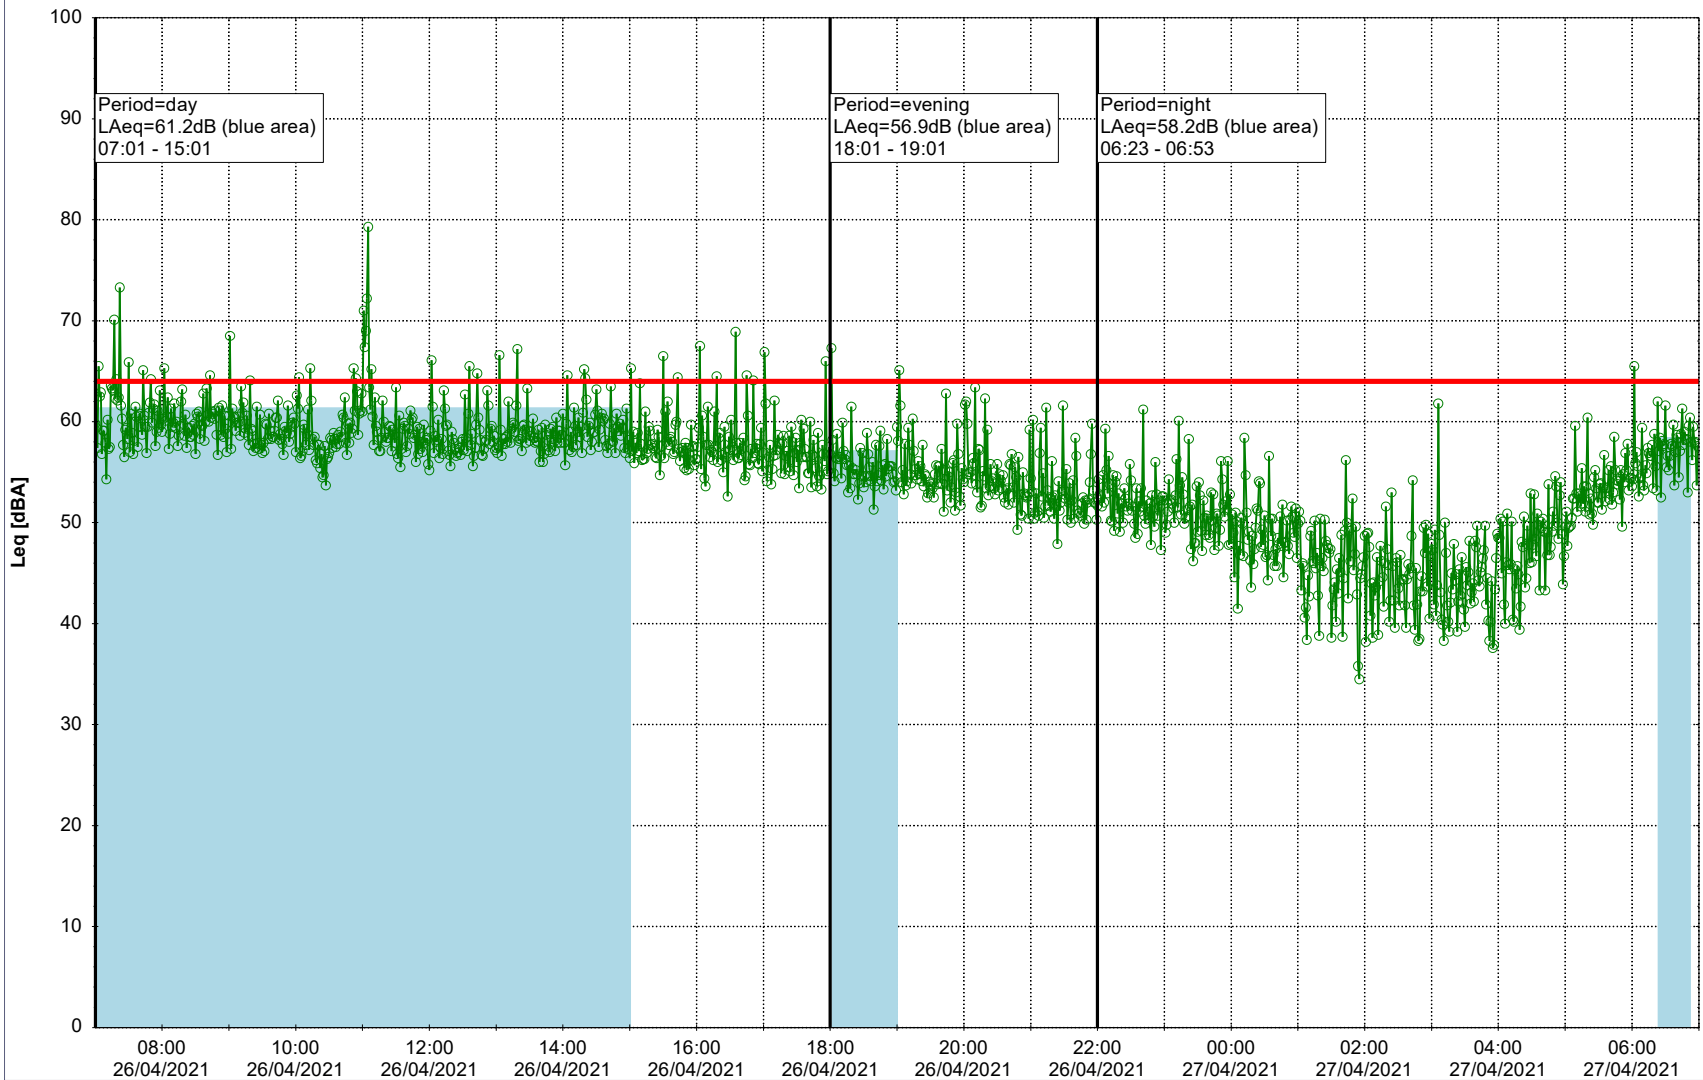

Project: Kronos Sydhavnen
Construction: Gåsebæk
Location: N-V

26/04/2021
27/04/2021

Remarks

...

Noise Time Related Diagram

○○○ GAB_NS01

Project: Kronos Sydhavnen
Construction: Gåsebæk
Location: N-V

27/04/2021
28/04/2021

Remarks

...

Noise Time Related Diagram

○○○ GAB_NS01

Project: Kronos Sydhavnen
Construction: Gåsebæk
Location: N-V

28/04/2021
29/04/2021

Remarks

...

Noise Time Related Diagram

○○○ GAB_NS01

Project: Kronos Sydhavnen
Construction: Gåsebæk
Location: N-V

29/04/2021
30/04/2021

Remarks

...

Noise Time Related Diagram

○○○ GAB_NS01

Project: Kronos Sydhavnen
Construction: Gåsebæk
Location: N-V

30/04/2021
01/05/2021

Remarks

...

Noise Time Related Diagram

○○○○ GAB_NS01

Project: Kronos Sydhavnen
Construction: Gåsebæk
Location: N-V

01/05/2021
02/05/2021