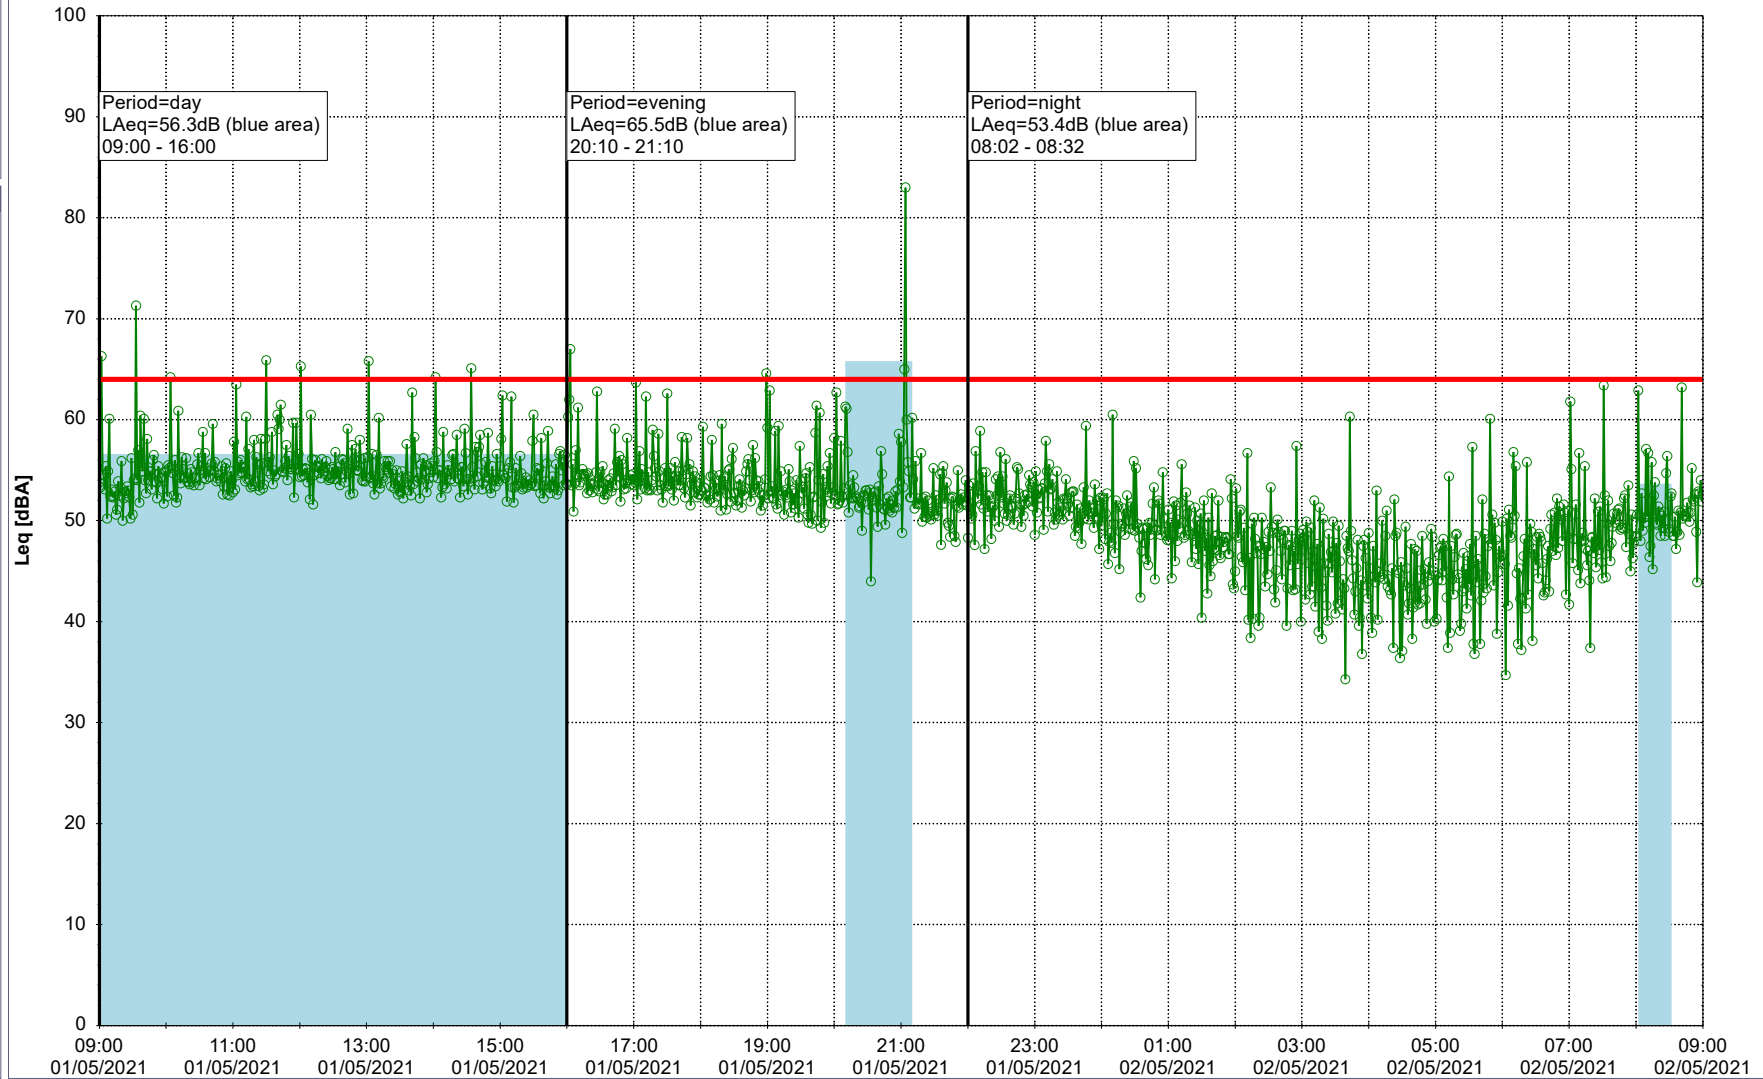

Project: Kronos Sydhavnen
Construction: Gåsebæk
Location: N-V

30/04/2021
01/05/2021

Remarks

...

Noise Time Related Diagram

○○○○ GAB_NS01

Project: Kronos Sydhavnen
Construction: Gåsebæk
Location: N-V

01/05/2021
02/05/2021

Remarks

...

Noise Time Related Diagram

○○○ GAB_NS01

Project: Kronos Sydhavnen
Construction: Gåsebæk
Location: N-V

02/05/2021
03/05/2021

Remarks

...