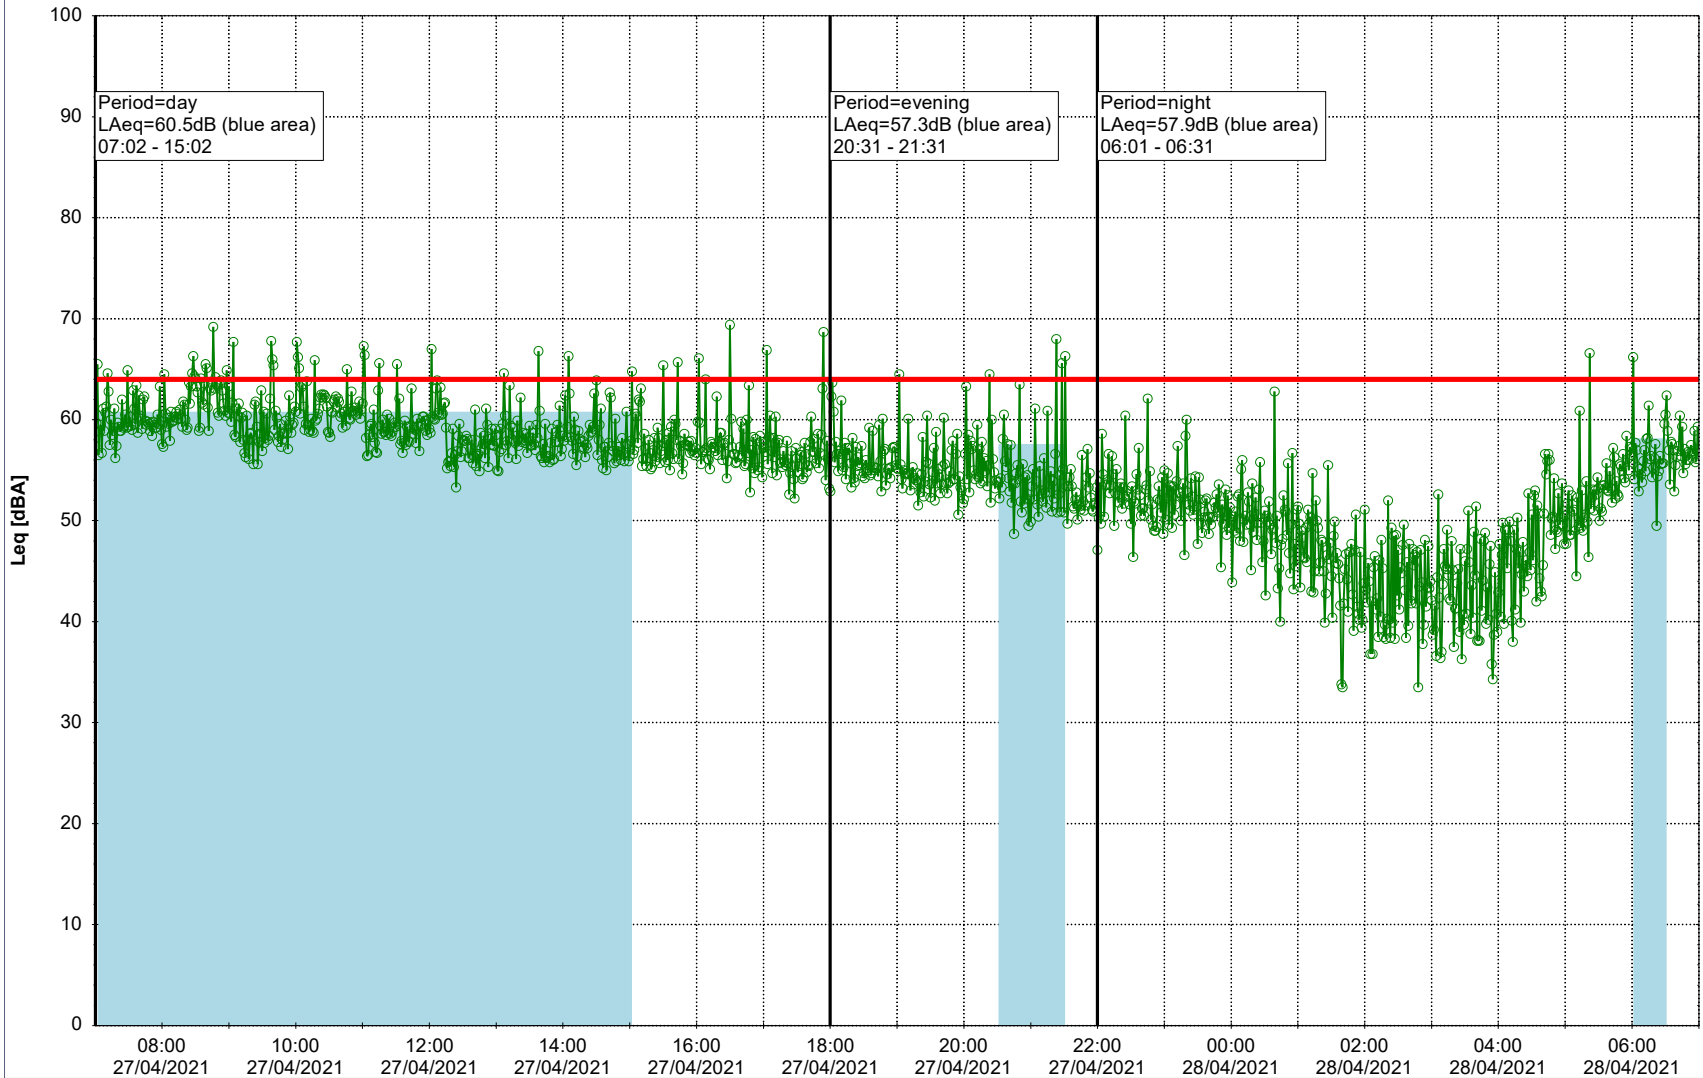

Project: Kronos Sydhavnen
Construction: Gåsebæk
Location: N-V

26/04/2021
27/04/2021

Remarks

...

Noise Time Related Diagram

○○○ GAB_NS01

Project: Kronos Sydhavnen
Construction: Gåsebæk
Location: N-V

27/04/2021
28/04/2021

Remarks

...

Noise Time Related Diagram

○○○ GAB_NS01

Project: Kronos Sydhavnen
Construction: Gåsebæk
Location: N-V

28/04/2021
29/04/2021

Remarks

...

Noise Time Related Diagram

○○○ GAB_NS01

Project: Kronos Sydhavnen
Construction: Gåsebæk
Location: N-V

29/04/2021
30/04/2021

Remarks

...

Noise Time Related Diagram

○○○ GAB_NS01

Project: Kronos Sydhavnen
Construction: Gåsebæk
Location: N-V

30/04/2021
01/05/2021

Remarks

...

Noise Time Related Diagram

○○○○ GAB_NS01

Project: Kronos Sydhavnen
Construction: Gåsebæk
Location: N-V

01/05/2021
02/05/2021