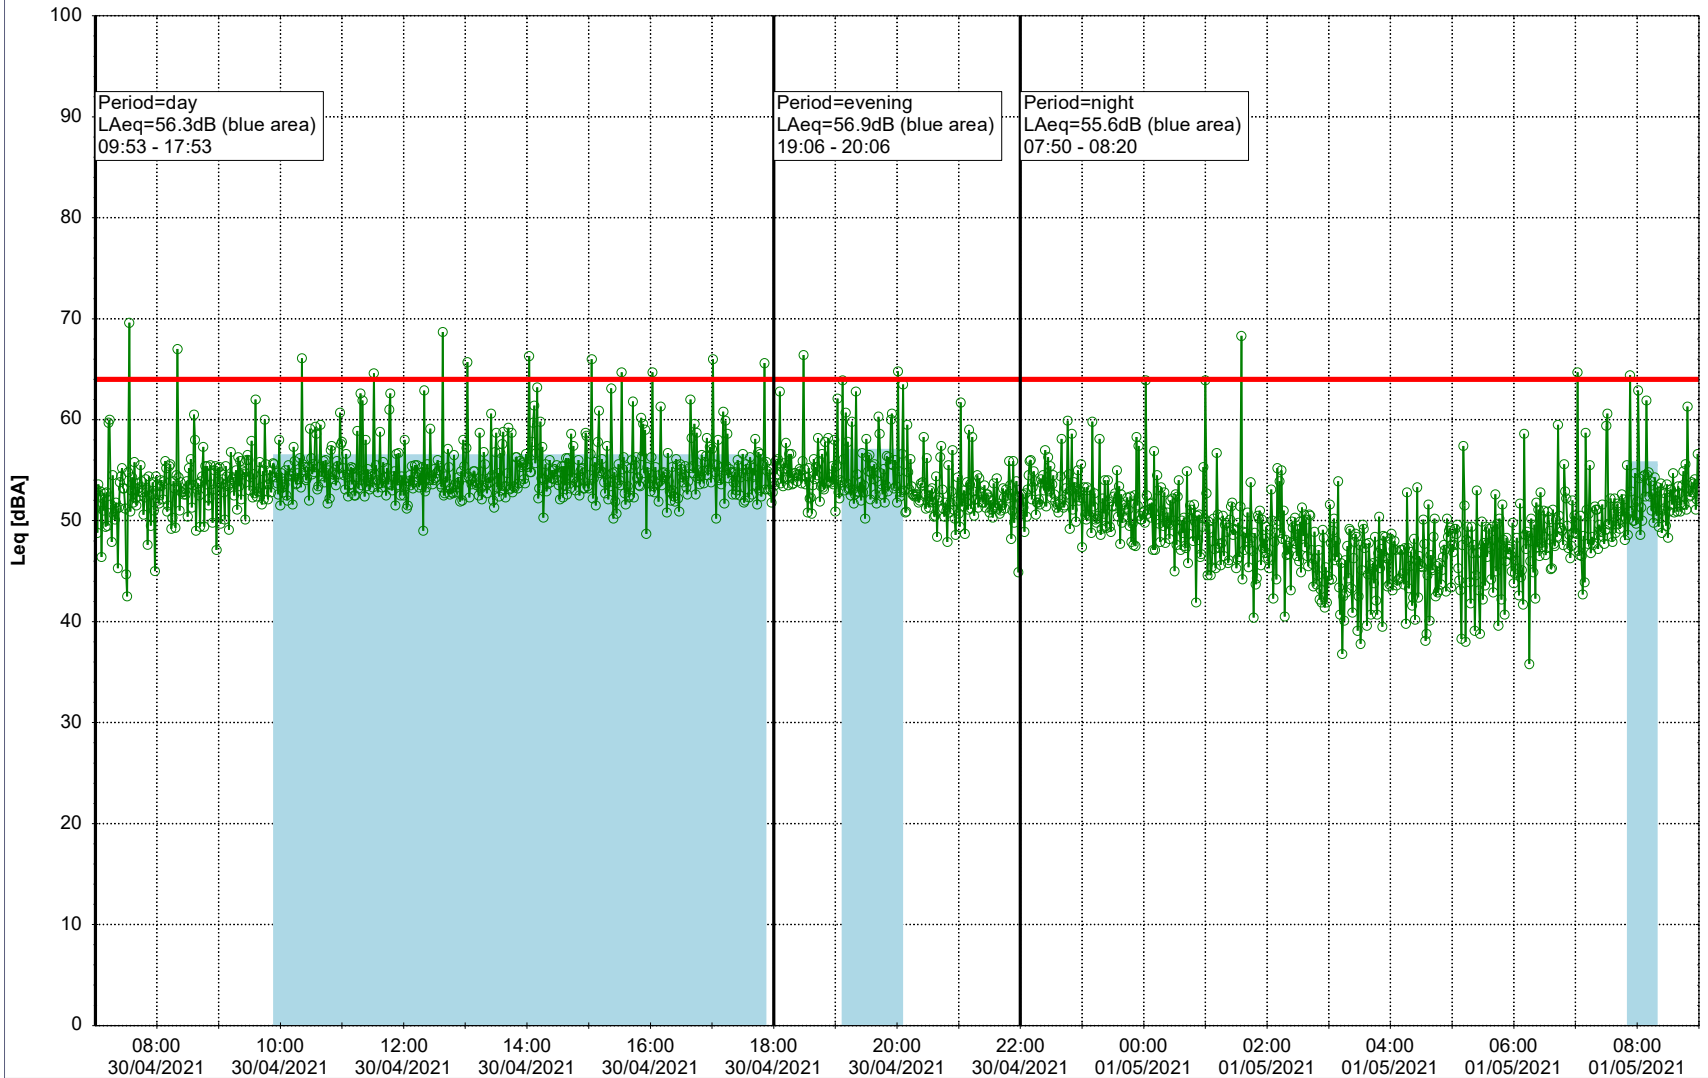

Project: Kronos Sydhavnen
Construction: Gåsebæk
Location: N-V

30/04/2021
01/05/2021

Remarks

...

Noise Time Related Diagram

○○○○ GAB_NS01

Project: Kronos Sydhavnen
Construction: Gåsebæk
Location: N-V

01/05/2021
02/05/2021

Remarks

...

Noise Time Related Diagram

○○○ GAB_NS01

Project: Kronos Sydhavnen
Construction: Gåsebæk
Location: N-V

02/05/2021
03/05/2021

Remarks

...