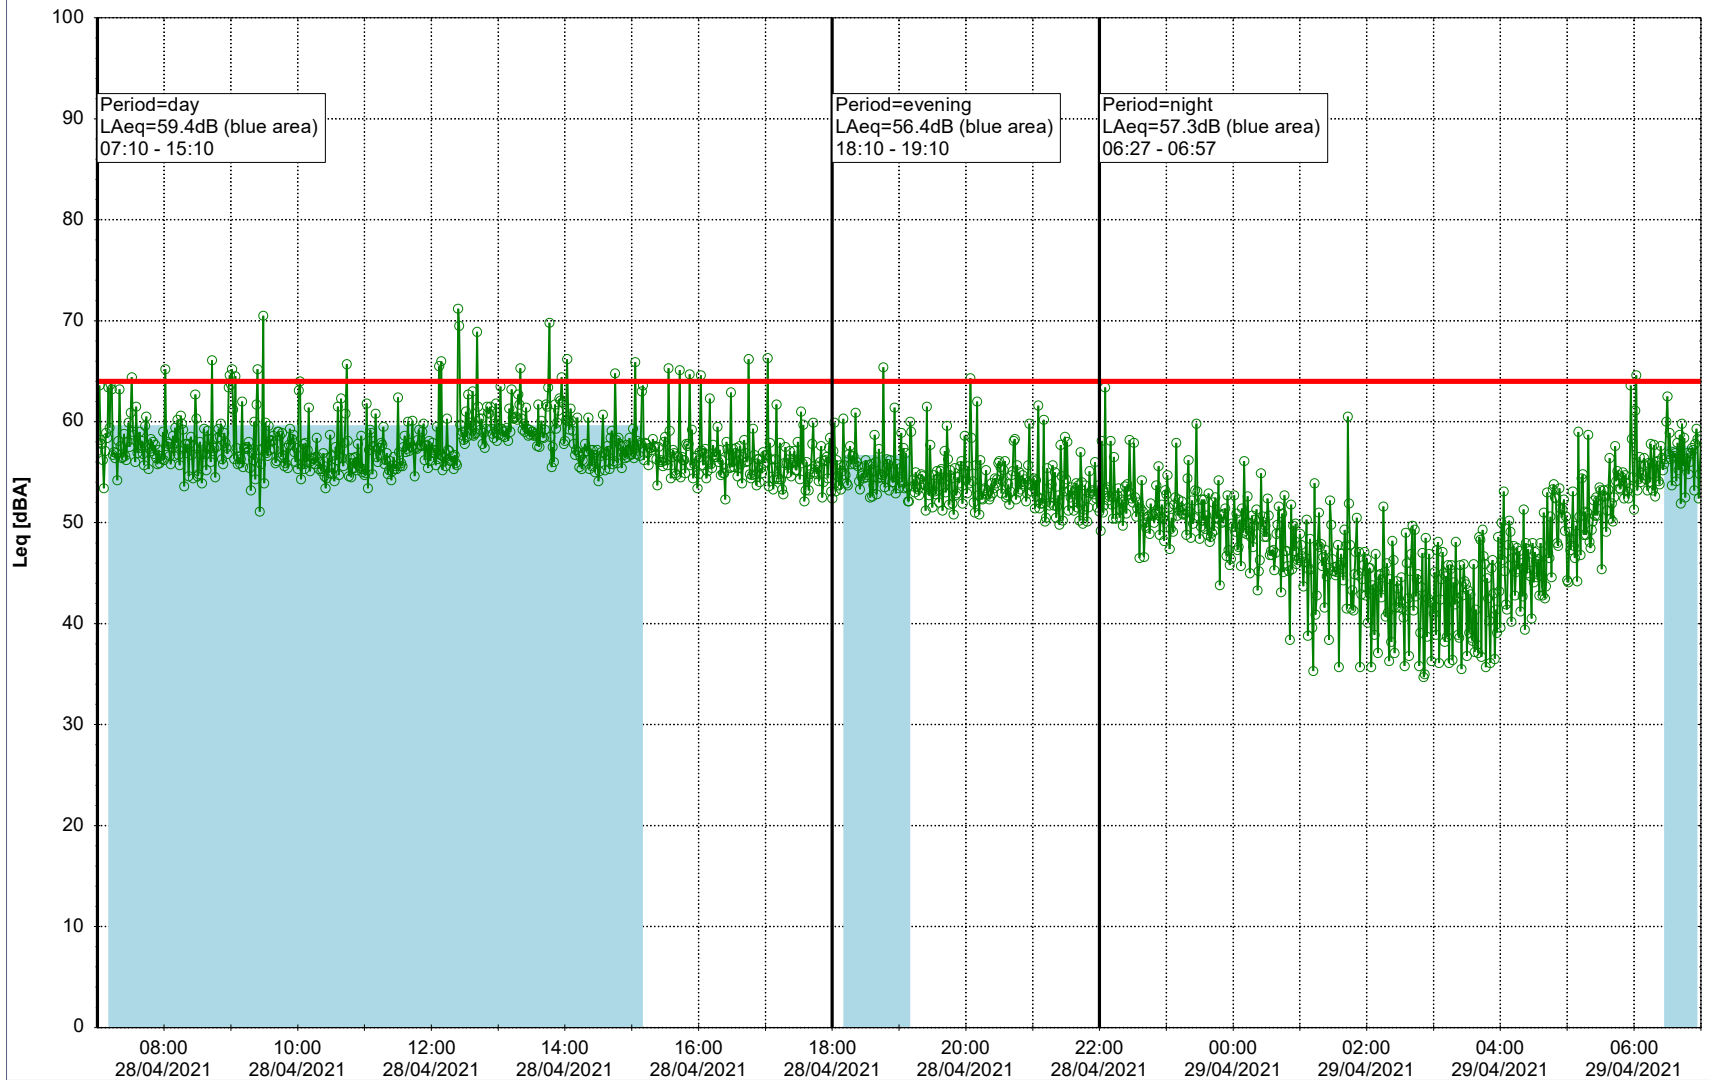

Remarks

...

Noise Time Related Diagram

○○○ GAB_NS01

Project: Kronos Sydhavnen
Construction: Gåsebæk
Location: N-V

28/04/2021
29/04/2021

Remarks

...

Noise Time Related Diagram

○○○ GAB_NS01

Project: Kronos Sydhavnen
Construction: Gåsebæk
Location: N-V

29/04/2021
30/04/2021

Remarks

...

Noise Time Related Diagram

○○○ GAB_NS01

Project: Kronos Sydhavnen
Construction: Gåsebæk
Location: N-V

30/04/2021
01/05/2021

Remarks

...

Noise Time Related Diagram

○○○○ GAB_NS01

Project: Kronos Sydhavnen
Construction: Gåsebæk
Location: N-V

01/05/2021
02/05/2021

Remarks

...

Noise Time Related Diagram

○○○ GAB_NS01

Project: Kronos Sydhavnen
Construction: Gåsebæk
Location: N-V

02/05/2021
03/05/2021

Remarks

...