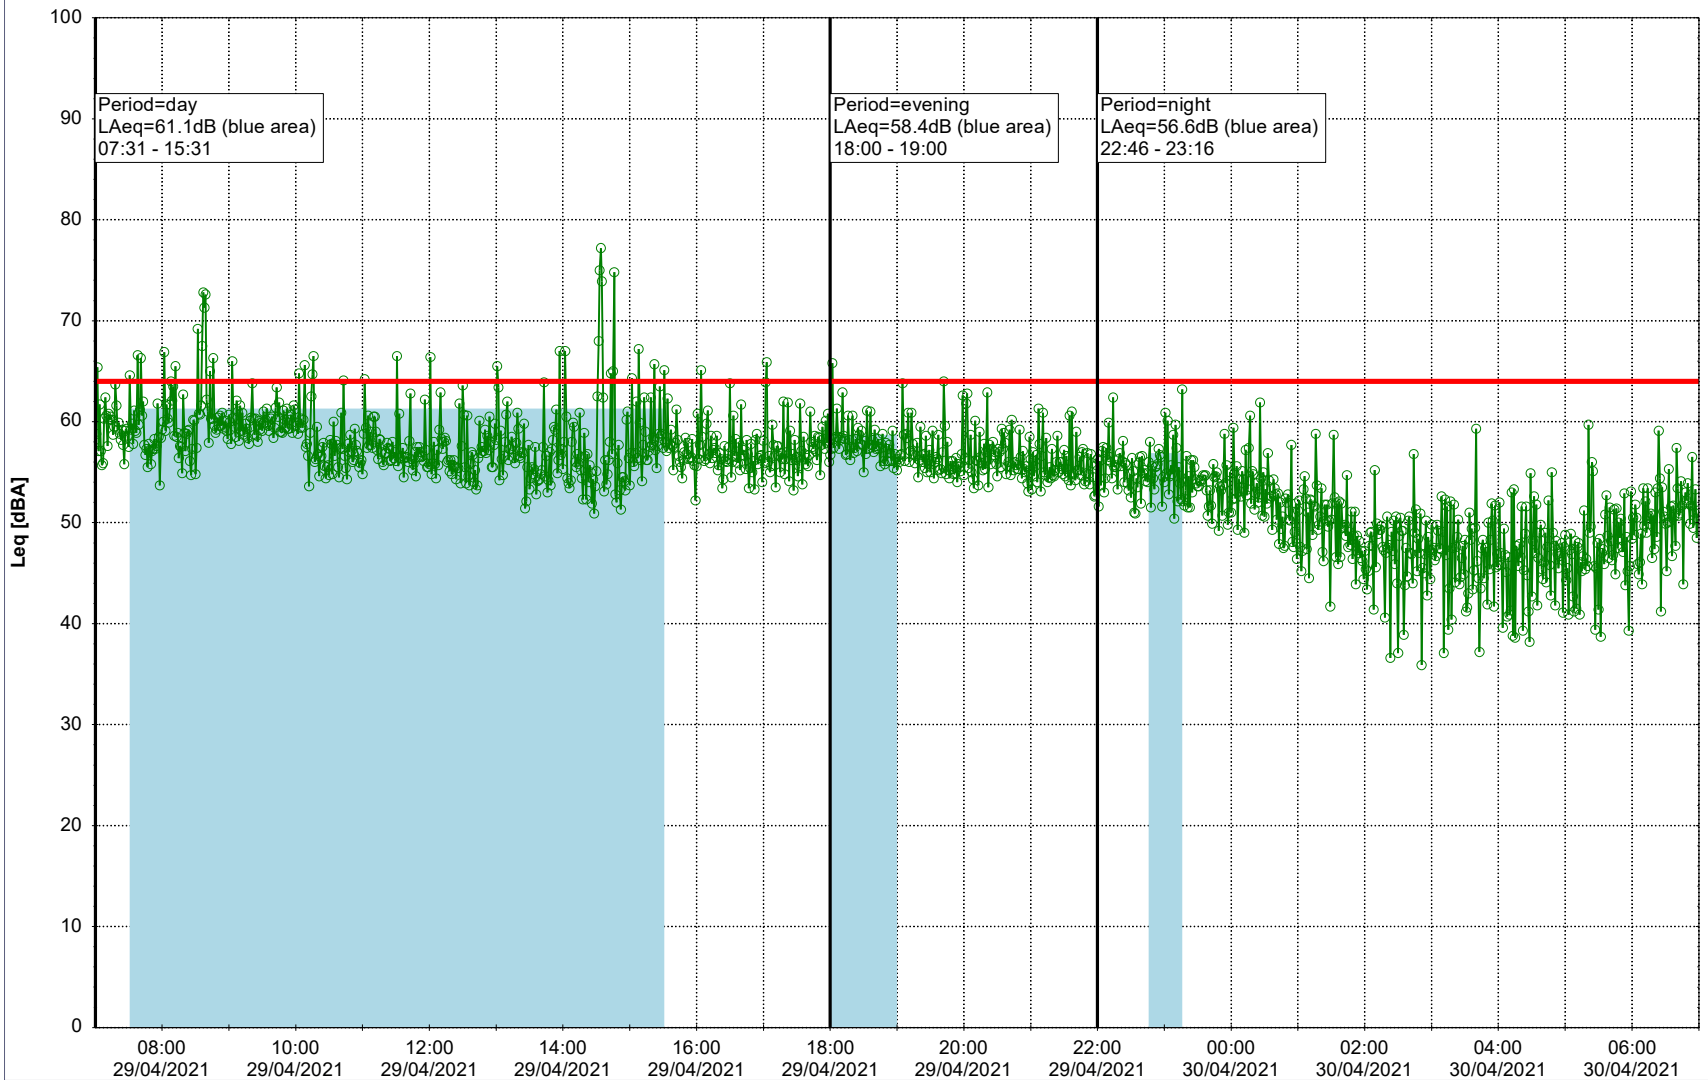

Noise Time Related Diagram

○○○ GAB_NS01

Project: Kronos Sydhavnen
Construction: Gåsebæk
Location: N-V

29/04/2021
30/04/2021

Remarks

...

Noise Time Related Diagram

○○○ GAB_NS01

Project: Kronos Sydhavnen
Construction: Gåsebæk
Location: N-V

30/04/2021
01/05/2021

Remarks

...

Noise Time Related Diagram

○○○○ GAB_NS01

Project: Kronos Sydhavnen
Construction: Gåsebæk
Location: N-V

01/05/2021
02/05/2021

Remarks

...

Noise Time Related Diagram

○○○ GAB_NS01

Project: Kronos Sydhavnen
Construction: Gåsebæk
Location: N-V

02/05/2021
03/05/2021

Remarks

...