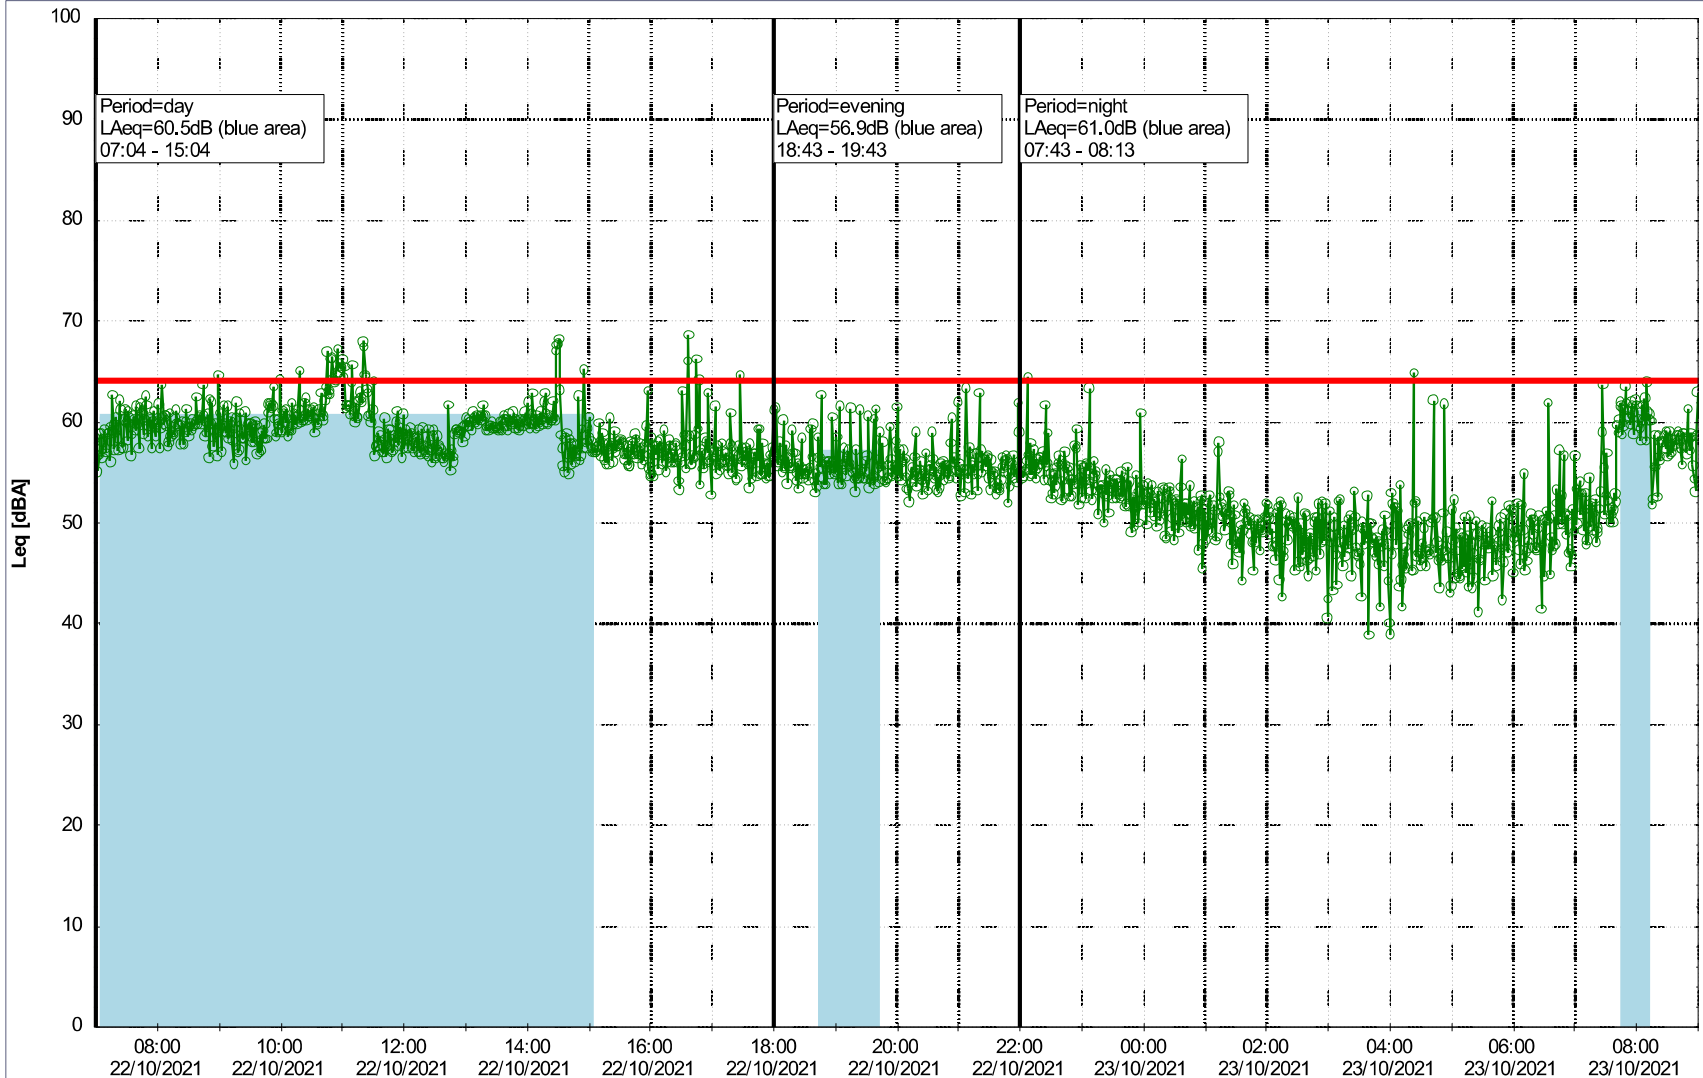

Remarks

Noise Time Related Diagram

19/10/2021
20/10/2021

GAB_NS01

Project: Kronos Sydhavnen
Construction: Gåsebæk
Location: N-V

Plan View

○○○○ GAB_NS01

Noise Time Related Diagram

20/10/2021
21/10/2021

Project: Kronos Sydhavnen
Construction: Gåsebæk
Location: N-V

Plan View

Noise Time Related Diagram

21/10/2021
22/10/2021

○○○○ GAB_NS01

Project: Kronos Sydhavnen
Construction: Gåsebæk
Location: N-V

22/10/2021
23/10/2021

○○○○ GAB_NS01

Noise Time Related Diagram

Remarks

...

Project: Kronos Sydhavnen
Construction: Gåsebæk
Location: N-V

Plan View

Remarks

...

Noise Time Related Diagram

23/10/2021
24/10/2021

○○○○ GAB_NS01

Project: Kronos Sydhavnen
Construction: Gåsebæk
Location: N-V

24/10/2021
25/10/2021

Remarks

...