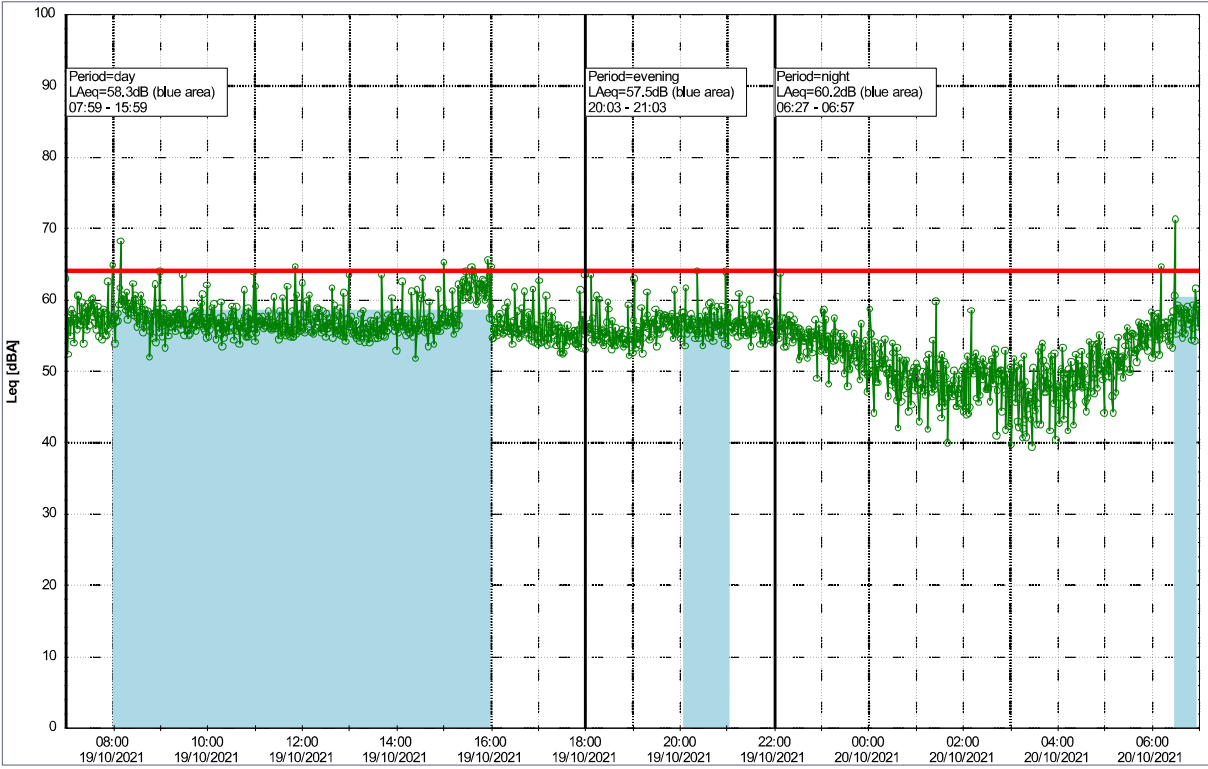

Project: Kronos Sydhavnen
Construction: Gåsebæk
Location: N-V

Plan View

Noise Time Related Diagram

18/10/2021
19/10/2021

○○○○ GAB_NS01

Project: Kronos Sydhavnen
Construction: Gåsebæk
Location: N-V

Plan View

Remarks

Noise Time Related Diagram

19/10/2021
20/10/2021

GAB_NS01

Project: Kronos Sydhavnen
Construction: Gåsebæk
Location: N-V

Plan View

○○○○ GAB_NS01

Noise Time Related Diagram

20/10/2021
21/10/2021

Project: Kronos Sydhavnen
Construction: Gåsebæk
Location: N-V

Plan View

Noise Time Related Diagram

21/10/2021
22/10/2021

○○○○ GAB_NS01

Project: Kronos Sydhavnen
Construction: Gåsebæk
Location: N-V

22/10/2021
23/10/2021

○○○○ GAB_NS01

Noise Time Related Diagram

Remarks

...

Project: Kronos Sydhavnen
Construction: Gåsebæk
Location: N-V

Plan View

Remarks