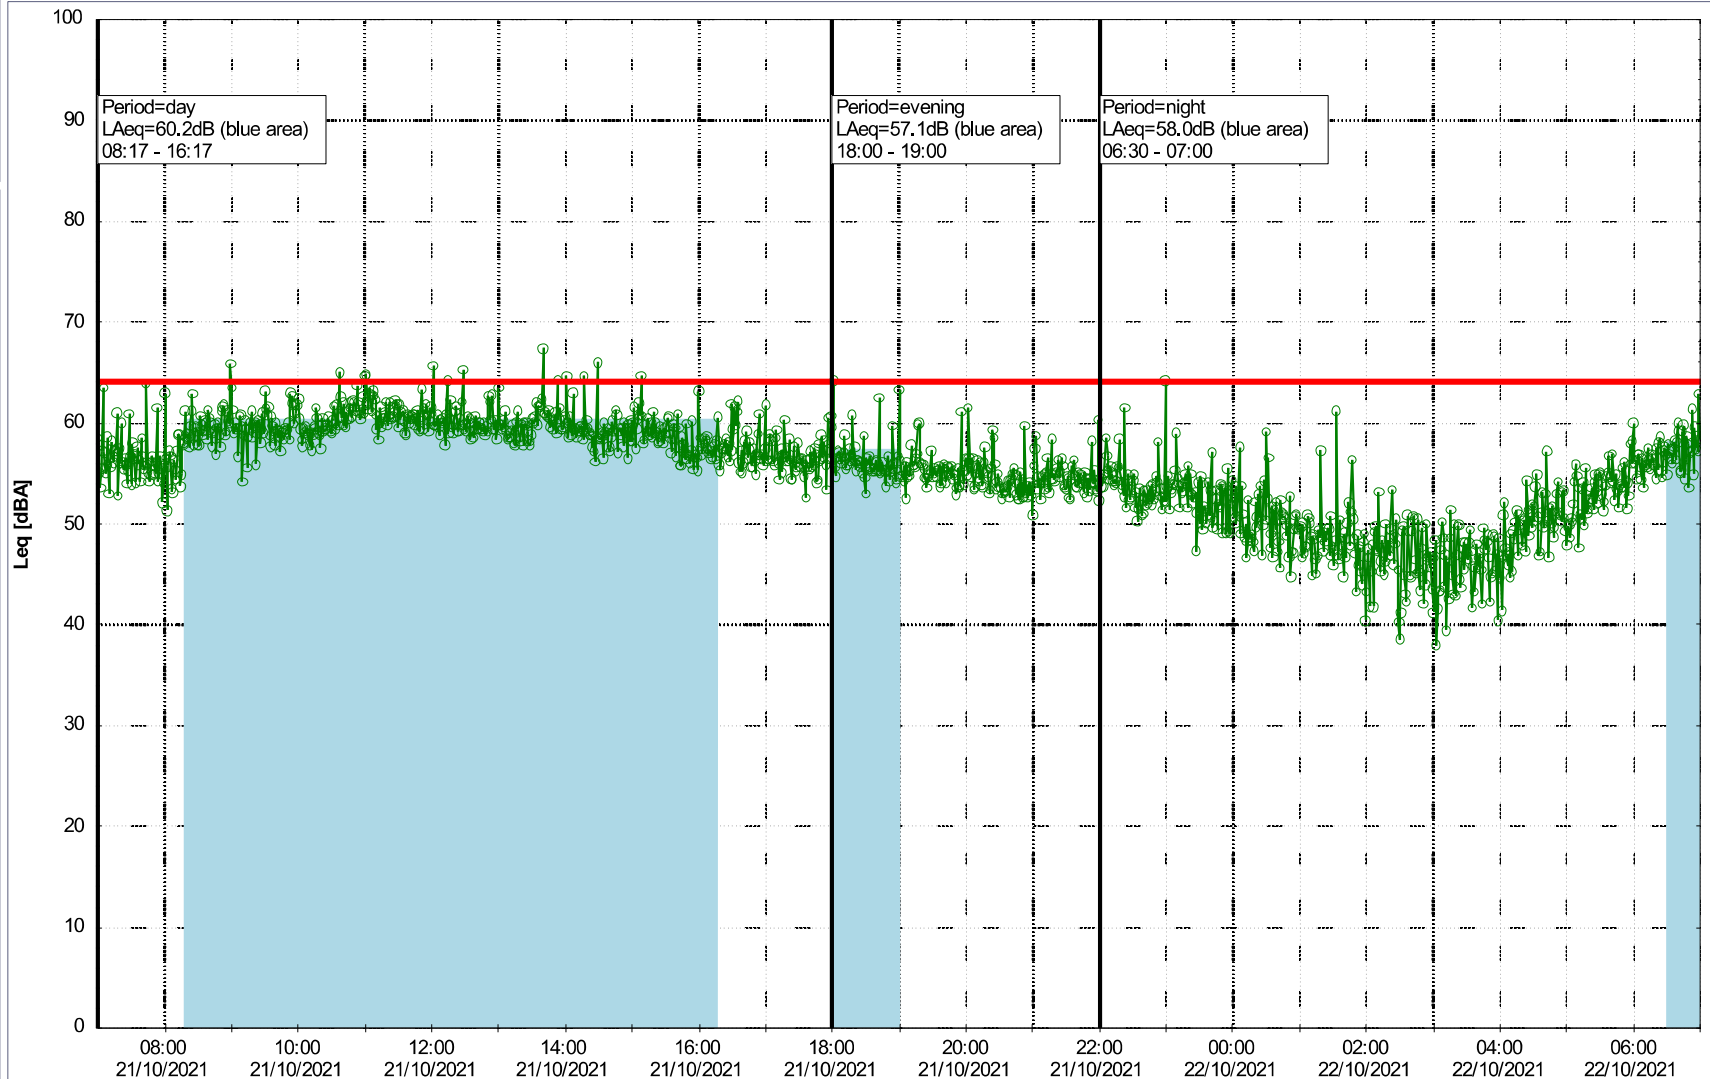

Remarks

Noise Time Related Diagram

19/10/2021
20/10/2021

GAB_NS01

Project: Kronos Sydhavnen
Construction: Gåsebæk
Location: N-V

Plan View

○○○○ GAB_NS01

Noise Time Related Diagram

20/10/2021
21/10/2021

Project: Kronos Sydhavnen
Construction: Gåsebæk
Location: N-V

Plan View

Noise Time Related Diagram

21/10/2021
22/10/2021

○○○○ GAB_NS01

Project: Kronos Sydhavnen
Construction: Gåsebæk
Location: N-V

22/10/2021
23/10/2021

○○○○ GAB_NS01

Noise Time Related Diagram

Remarks

...

Project: Kronos Sydhavnen
Construction: Gåsebæk
Location: N-V

Plan View

Remarks

...

Noise Time Related Diagram

23/10/2021
24/10/2021

○○○○ GAB_NS01

Project: Kronos Sydhavnen
Construction: Gåsebæk
Location: N-V

24/10/2021
25/10/2021

Remarks

...