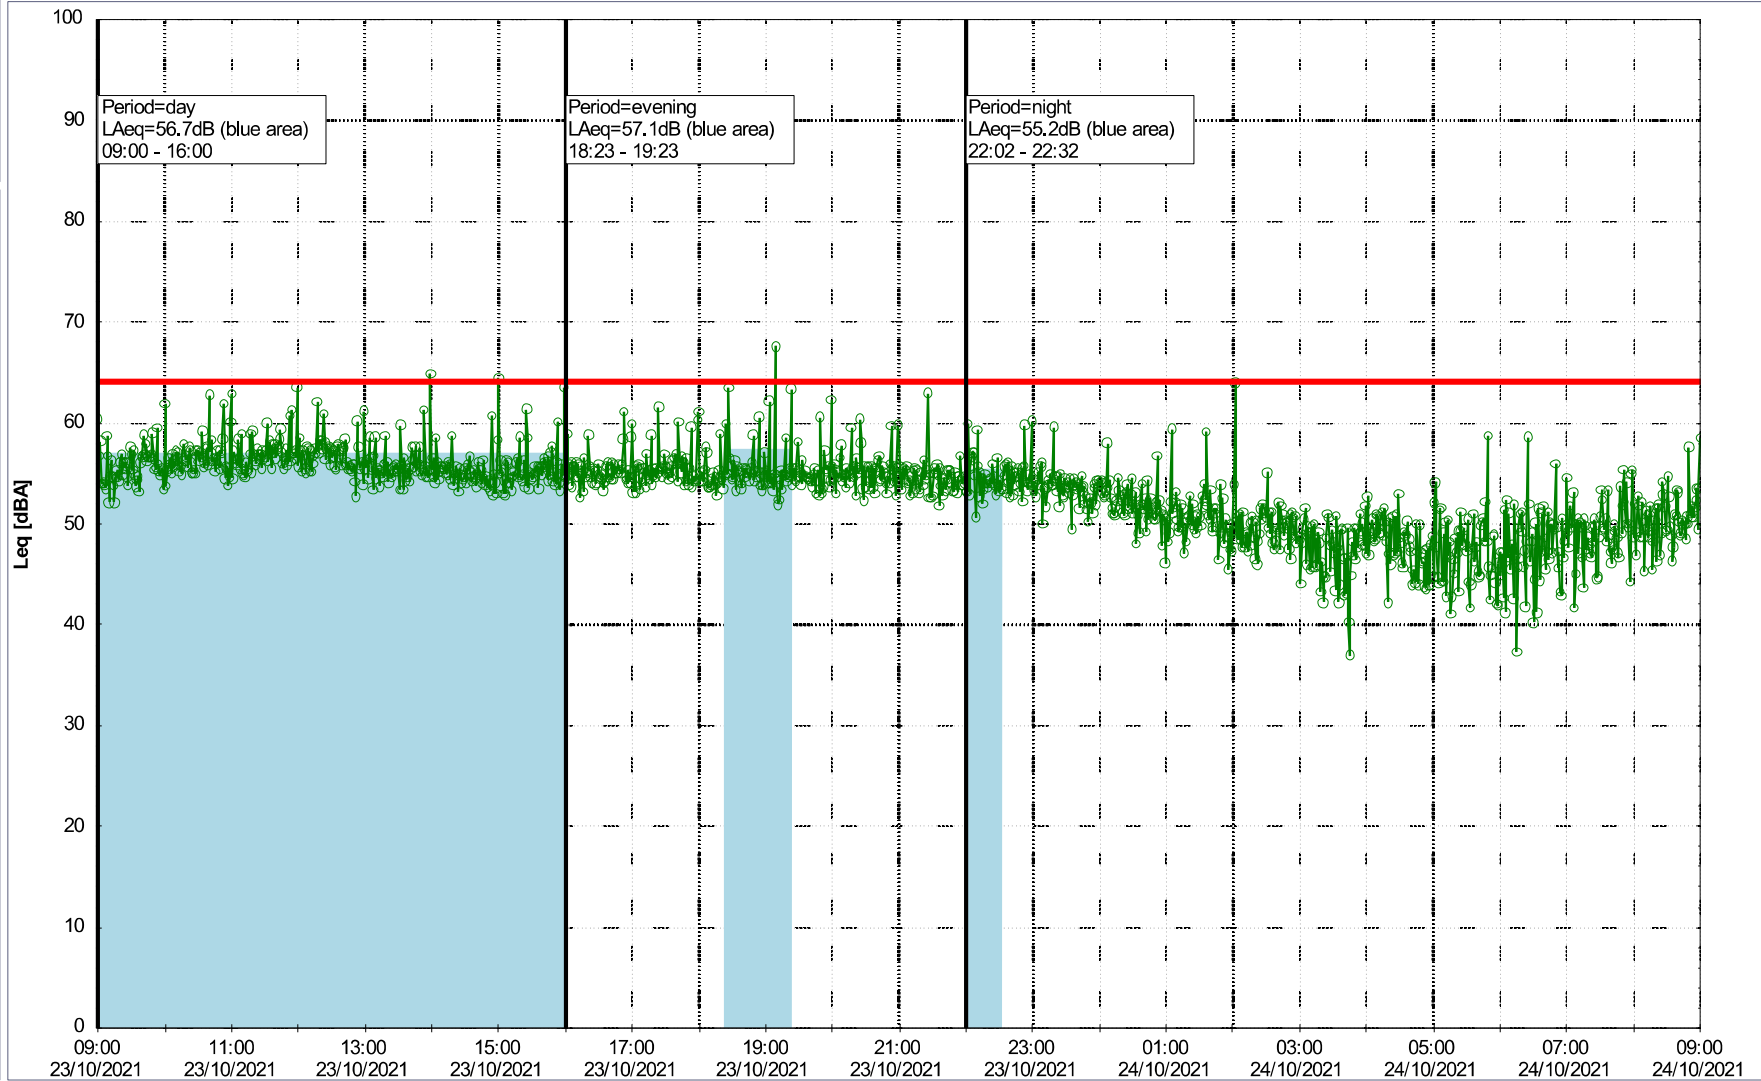

20/10/2021
21/10/2021

Project: Kronos Sydhavnen
Construction: Gåsebæk
Location: N-V

Plan View

Noise Time Related Diagram

21/10/2021
22/10/2021

○○○○ GAB_NS01

Project: Kronos Sydhavnen
Construction: Gåsebæk
Location: N-V

22/10/2021
23/10/2021

○○○○ GAB_NS01

Noise Time Related Diagram

Remarks

...

Project: Kronos Sydhavnen
Construction: Gåsebæk
Location: N-V

Plan View

Remarks

...

Noise Time Related Diagram

23/10/2021
24/10/2021

○○○○ GAB_NS01

Project: Kronos Sydhavnen
Construction: Gåsebæk
Location: N-V

24/10/2021
25/10/2021

Remarks

...