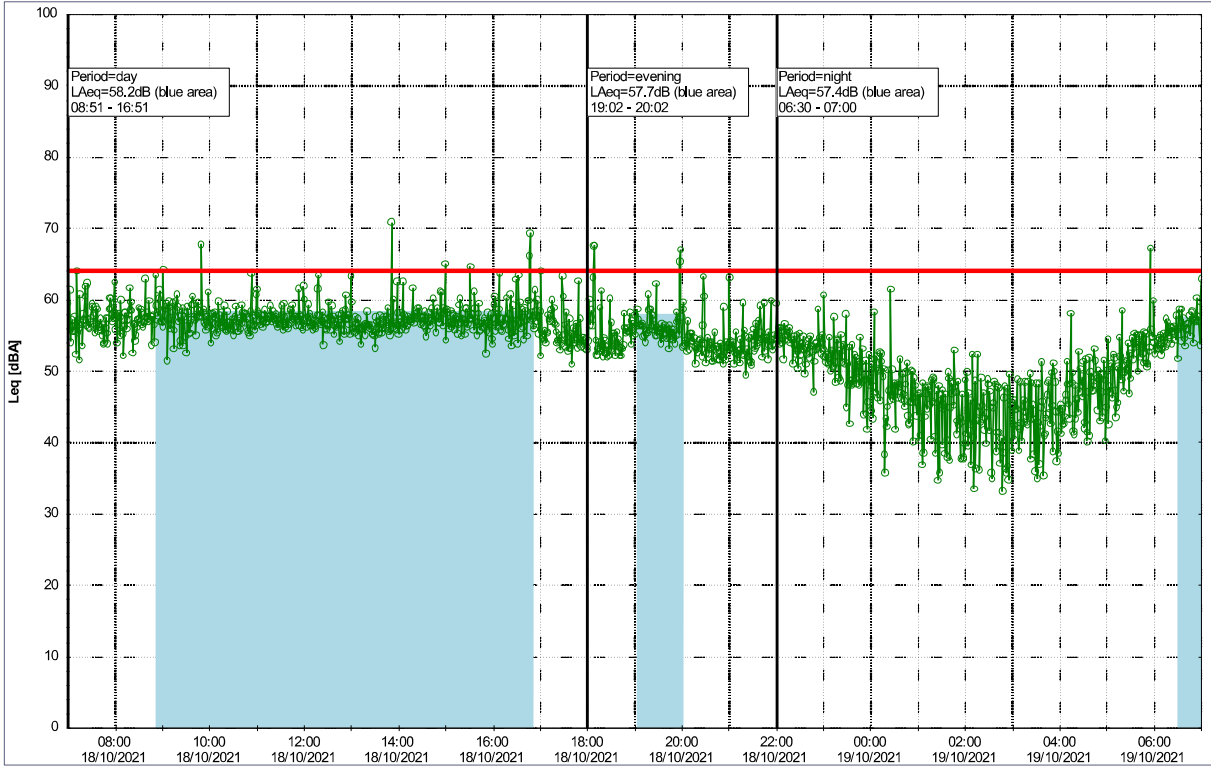

Project: Kronos Sydhavnen
Construction: Gåsebæk
Location: N-V

Plan View

Noise Time Related Diagram

18/10/2021
19/10/2021

○○○○ GAB_NS01

Project: Kronos Sydhavnen
Construction: Gåsebæk
Location: N-V

Plan View

Remarks

Noise Time Related Diagram

19/10/2021
20/10/2021

GAB_NS01

Project: Kronos Sydhavnen
Construction: Gåsebæk
Location: N-V

Plan View

○○○○ GAB_NS01

Noise Time Related Diagram

20/10/2021
21/10/2021

Project: Kronos Sydhavnen
Construction: Gåsebæk
Location: N-V

Plan View

Noise Time Related Diagram

21/10/2021
22/10/2021

○○○○ GAB_NS01

Project: Kronos Sydhavnen
Construction: Gåsebæk
Location: N-V

22/10/2021
23/10/2021

○○○○ GAB_NS01

Noise Time Related Diagram

Remarks

...

Project: Kronos Sydhavnen
Construction: Gåsebæk
Location: N-V

Plan View

Remarks