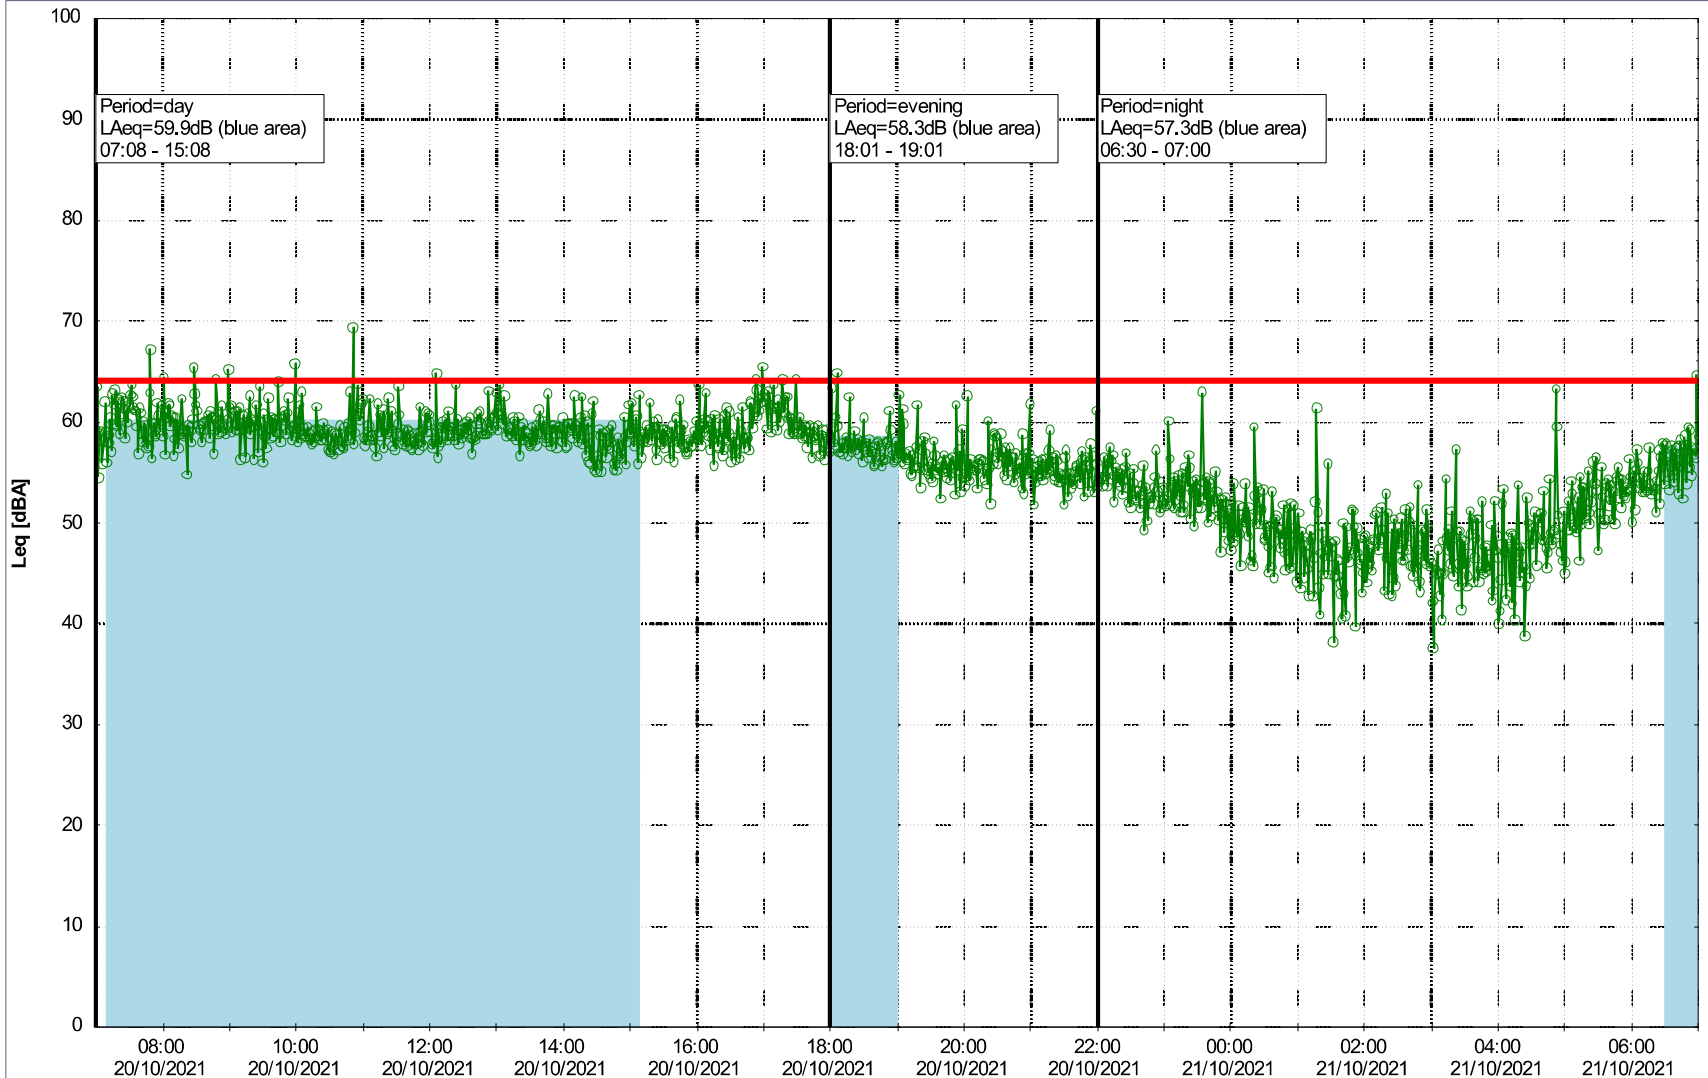

Remarks

Noise Time Related Diagram

19/10/2021
20/10/2021

GAB_NS01

Project: Kronos Sydhavnen
Construction: Gåsebæk
Location: N-V

Plan View

○○○○ GAB_NS01

Noise Time Related Diagram

20/10/2021
21/10/2021

Project: Kronos Sydhavnen
Construction: Gåsebæk
Location: N-V

Plan View

Noise Time Related Diagram

21/10/2021
22/10/2021

○○○○ GAB_NS01

Project: Kronos Sydhavnen
Construction: Gåsebæk
Location: N-V

22/10/2021
23/10/2021

○○○○ GAB_NS01

Noise Time Related Diagram

Remarks

...

Project: Kronos Sydhavnen
Construction: Gåsebæk
Location: N-V

Plan View

Remarks

...

Noise Time Related Diagram

23/10/2021
24/10/2021

○○○○ GAB_NS01

Project: Kronos Sydhavnen
Construction: Gåsebæk
Location: N-V

24/10/2021
25/10/2021

Remarks

...