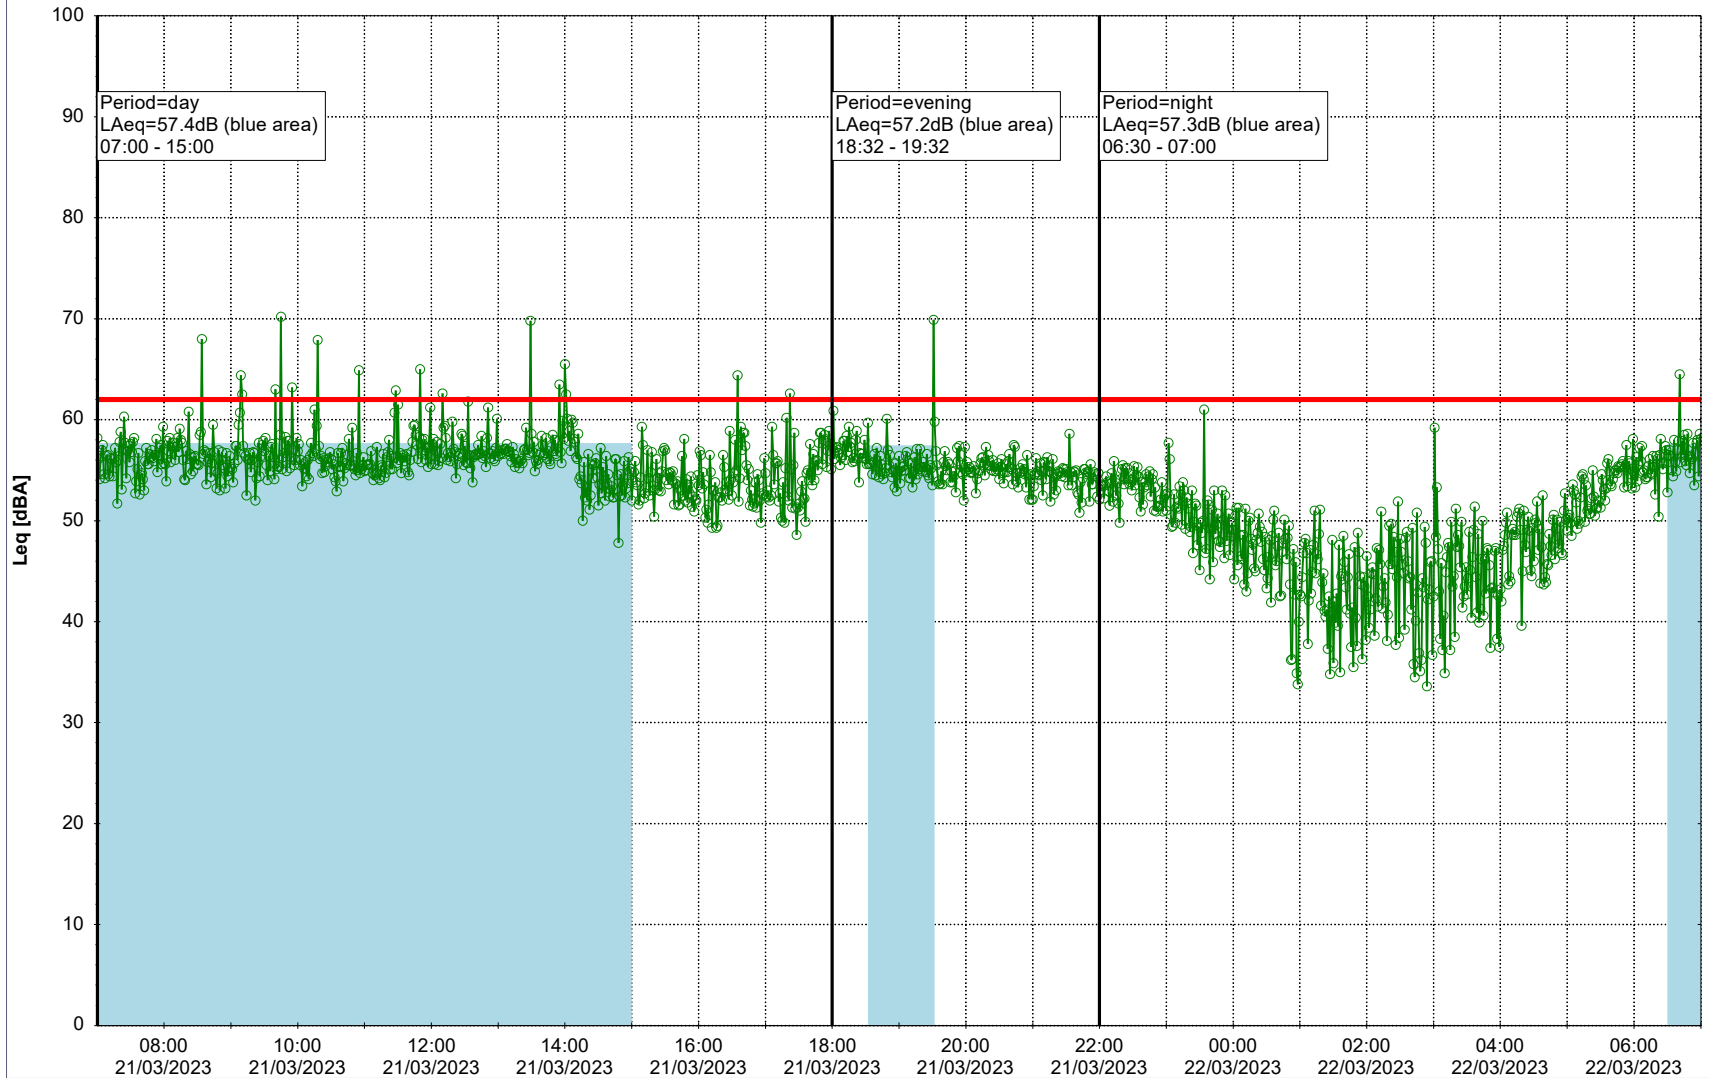

21/03/2023
22/03/2023

Plan View

Remarks

...

Noise Time Related Diagram

○○○ GAB_NS01

Project: Kronos Sydhavnen
Construction: Gåsebæk
Location: N-V

Plan View

Remarks

...

Noise Time Related Diagram

22/03/2023
23/03/2023

○○○ GAB_NS01

Project: Kronos Sydhavnen
Construction: Gåsebæk
Location: N-V

23/03/2023
24/03/2023

Plan View

...

Noise Time Related Diagram

○○○ GAB_NS01

Project: Kronos Sydhavnen
Construction: Gåsebæk
Location: N-V

25/03/2023
26/03/2023

Remarks

...

Noise Time Related Diagram

○○○ GAB_NS01

Project: Kronos Sydhavnen
Construction: Gåsebæk
Location: N-V

26/03/2023
27/03/2023

Plan View

Remarks

...

Noise Time Related Diagram

○○○ GAB_NS01