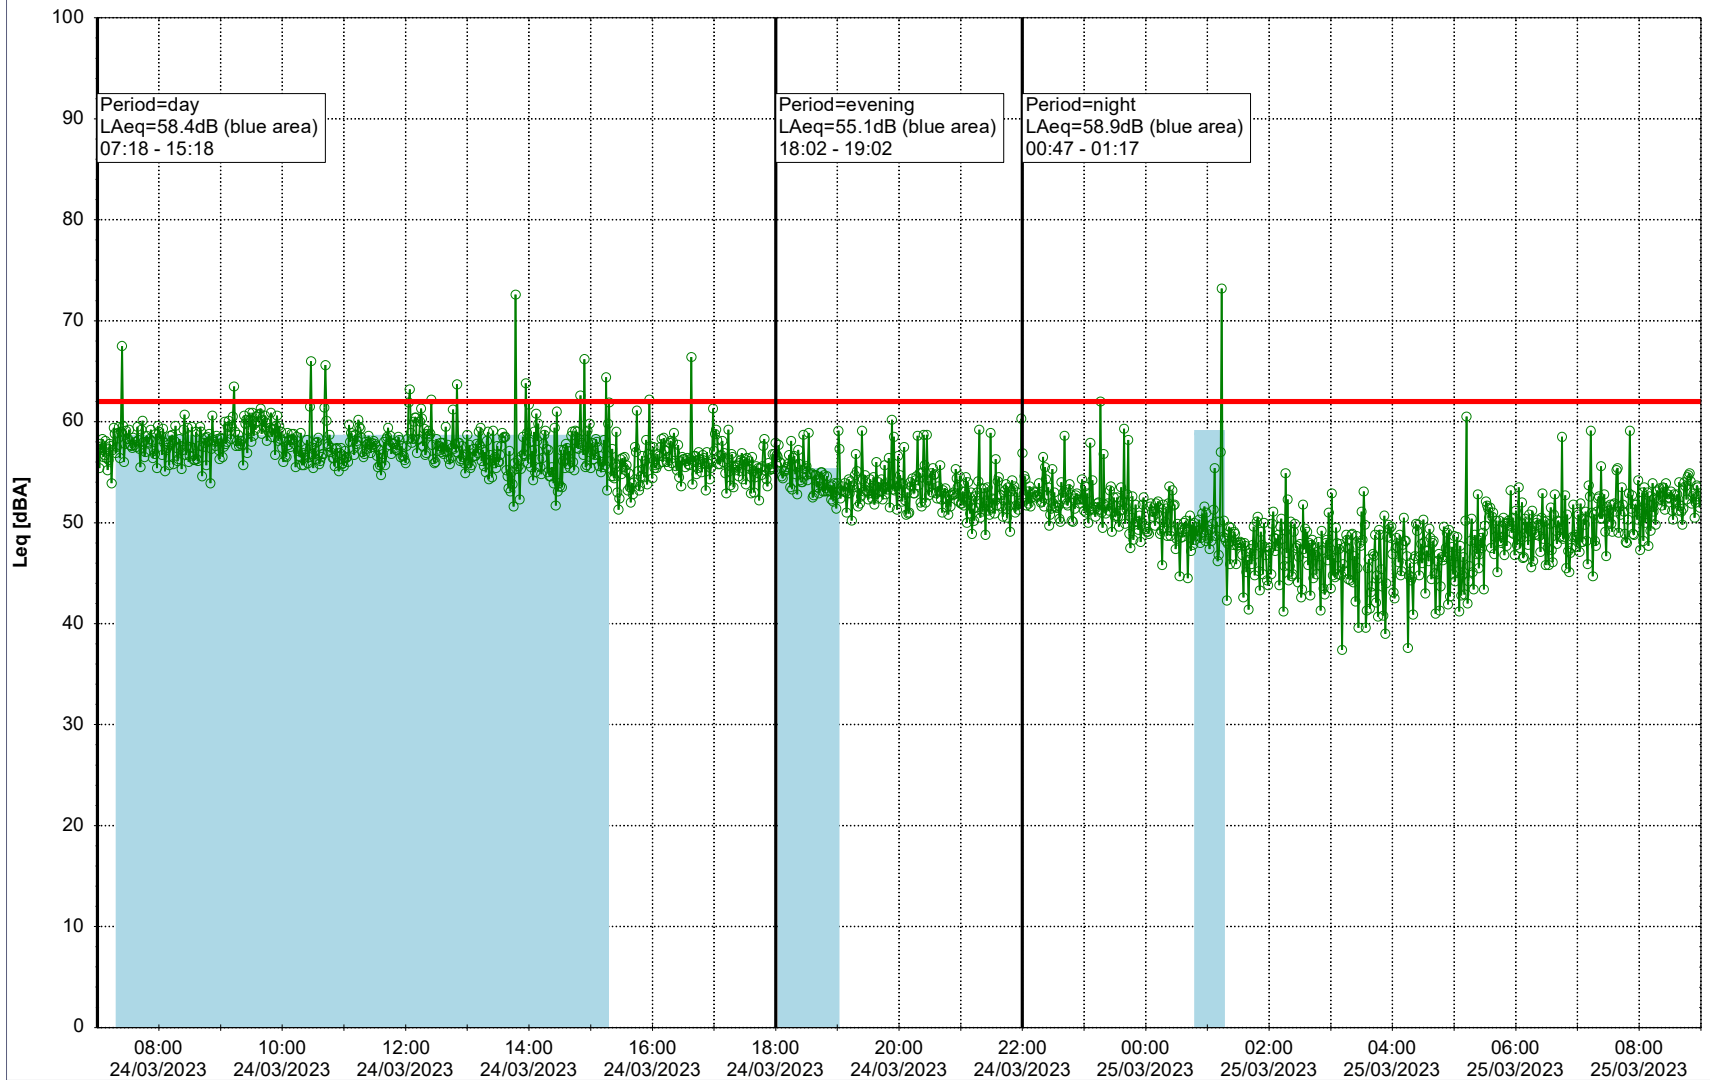

Remarks

...

Noise Time Related Diagram

○○○ GAB_NS01

Project: Kronos Sydhavnen
Construction: Gåsebæk
Location: N-V

24/03/2023
25/03/2023

Plan View

Remarks

...

Noise Time Related Diagram

○○○ GAB_NS01

Project: Kronos Sydhavnen
Construction: Gåsebæk
Location: N-V

25/03/2023
26/03/2023

Remarks

...

Noise Time Related Diagram

○○○ GAB_NS01

Project: Kronos Sydhavnen
Construction: Gåsebæk
Location: N-V

26/03/2023
27/03/2023

Plan View

Remarks

...

Noise Time Related Diagram

○○○ GAB_NS01