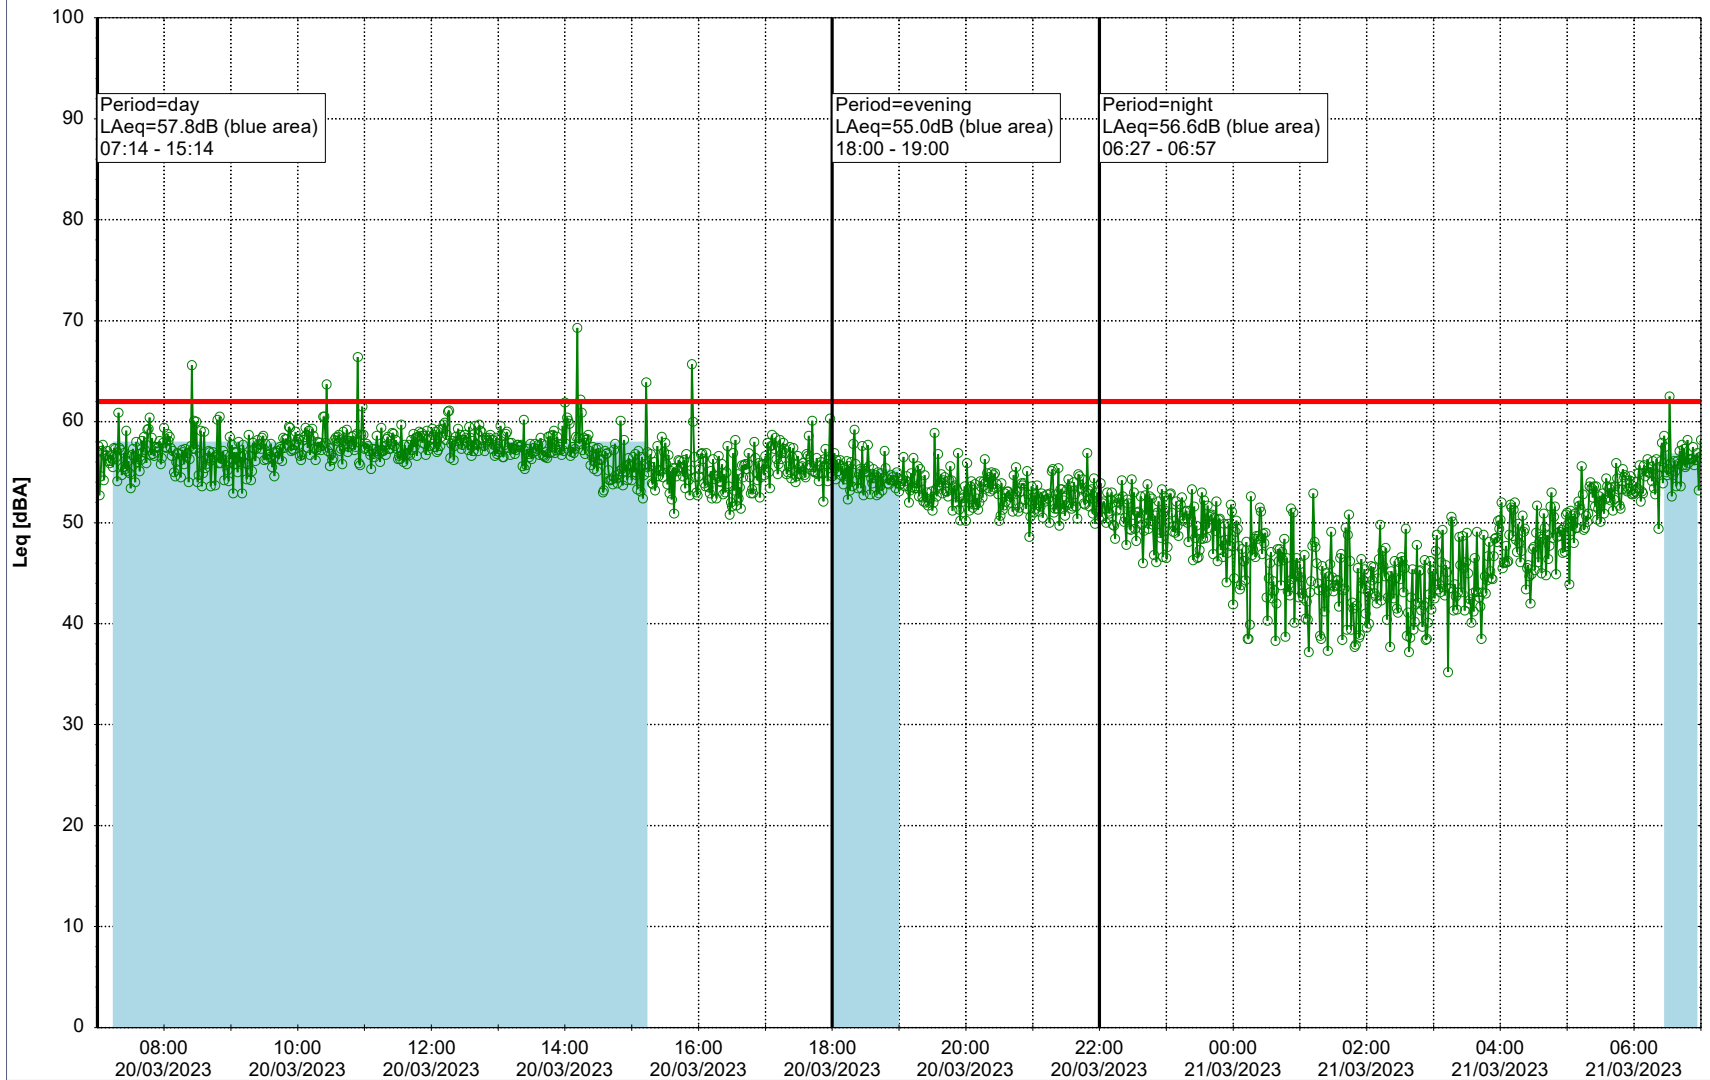

Project: Kronos Sydhavnen
Construction: Gåsebæk
Location: N-V

20/03/2023
21/03/2023

Plan View

Remarks

...

Noise Time Related Diagram

○○○ GAB_NS01

Project: Kronos Sydhavnen
Construction: Gåsebæk
Location: N-V

21/03/2023
22/03/2023

Plan View

Remarks

...

Noise Time Related Diagram

○○○ GAB_NS01

Project: Kronos Sydhavnen
Construction: Gåsebæk
Location: N-V

Plan View

Remarks

...

Noise Time Related Diagram

22/03/2023
23/03/2023

○○○ GAB_NS01

Project: Kronos Sydhavnen
Construction: Gåsebæk
Location: N-V

23/03/2023
24/03/2023

Plan View

○○○ GAB_NS01

Project: Kronos Sydhavnen
Construction: Gåsebæk
Location: N-V

26/03/2023
27/03/2023

Plan View

Remarks

...

Noise Time Related Diagram

○○○ GAB_NS01