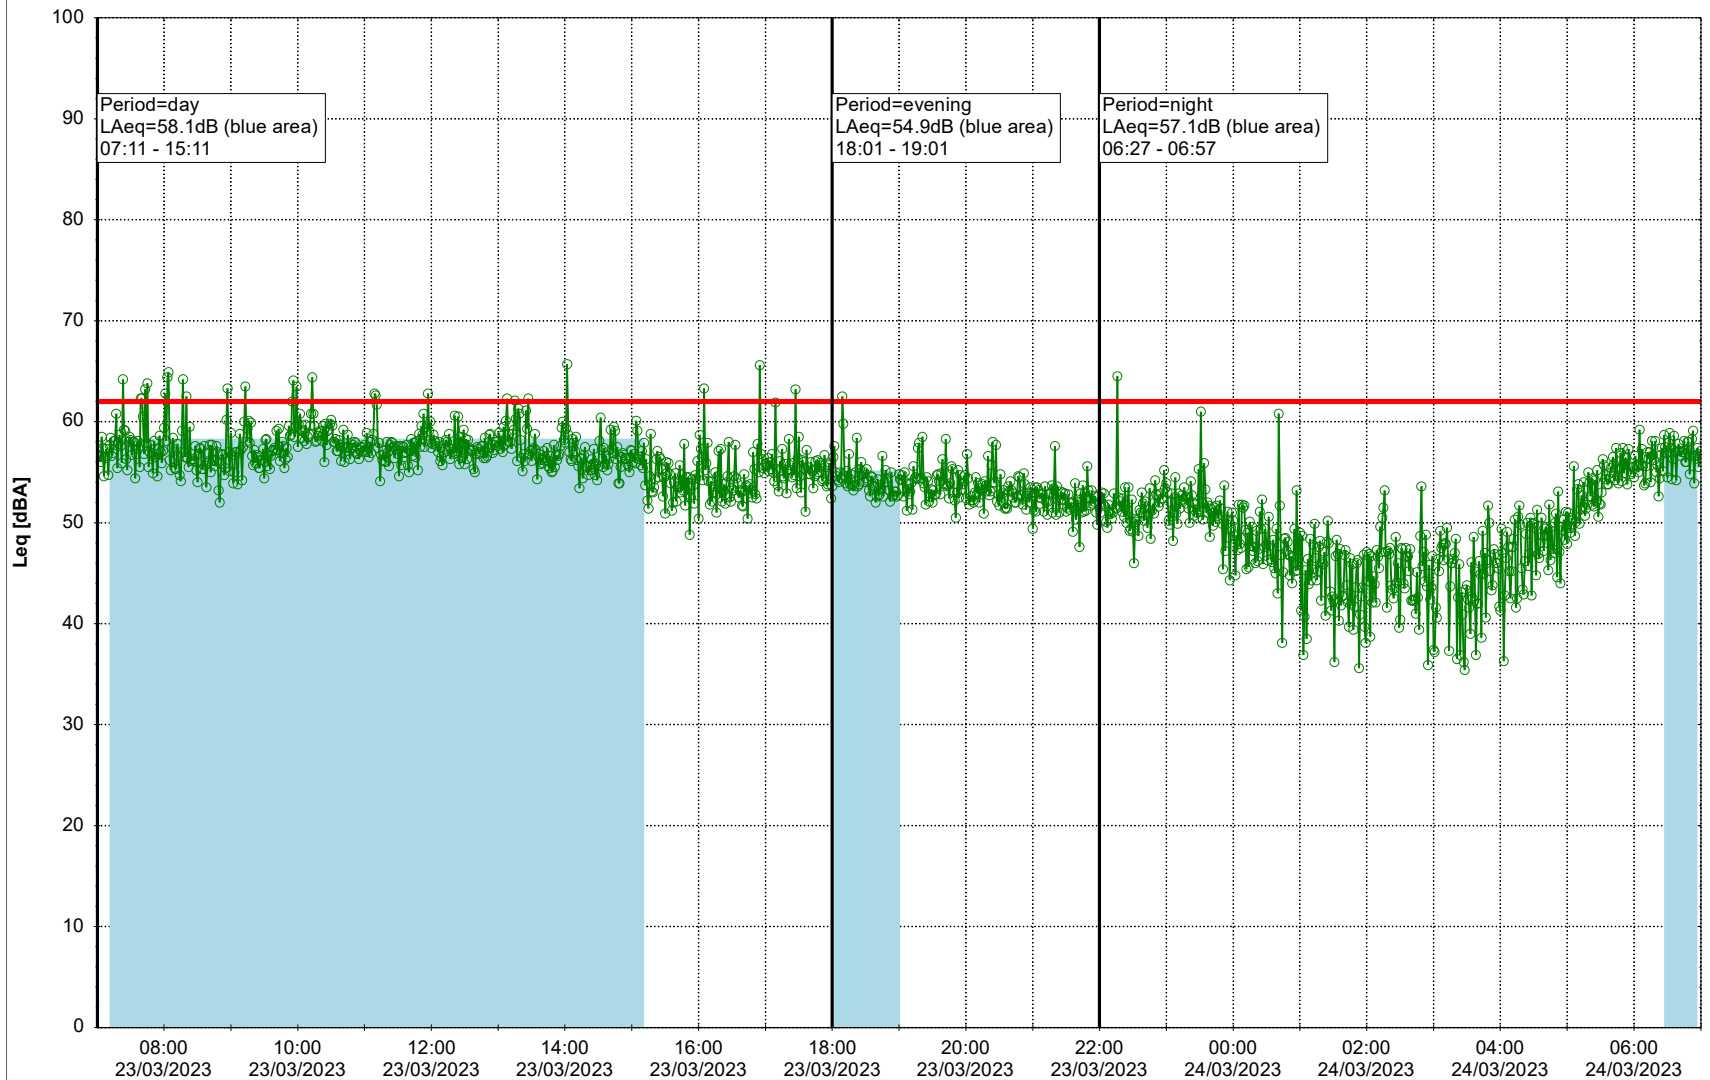

Remarks

...

Noise Time Related Diagram

22/03/2023
23/03/2023

○○○ GAB_NS01

Project: Kronos Sydhavnen
Construction: Gåsebæk
Location: N-V

23/03/2023
24/03/2023

Plan View

Remarks

...

Noise Time Related Diagram

○○○ GAB_NS01

Project: Kronos Sydhavnen
Construction: Gåsebæk
Location: N-V

24/03/2023
25/03/2023

Plan View

Remarks

...

Noise Time Related Diagram

○○○ GAB_NS01

Project: Kronos Sydhavnen
Construction: Gåsebæk
Location: N-V

25/03/2023
26/03/2023

Remarks

...

Noise Time Related Diagram

○○○ GAB_NS01

Project: Kronos Sydhavnen
Construction: Gåsebæk
Location: N-V

26/03/2023
27/03/2023

Plan View

Remarks

...

Noise Time Related Diagram

○○○ GAB_NS01