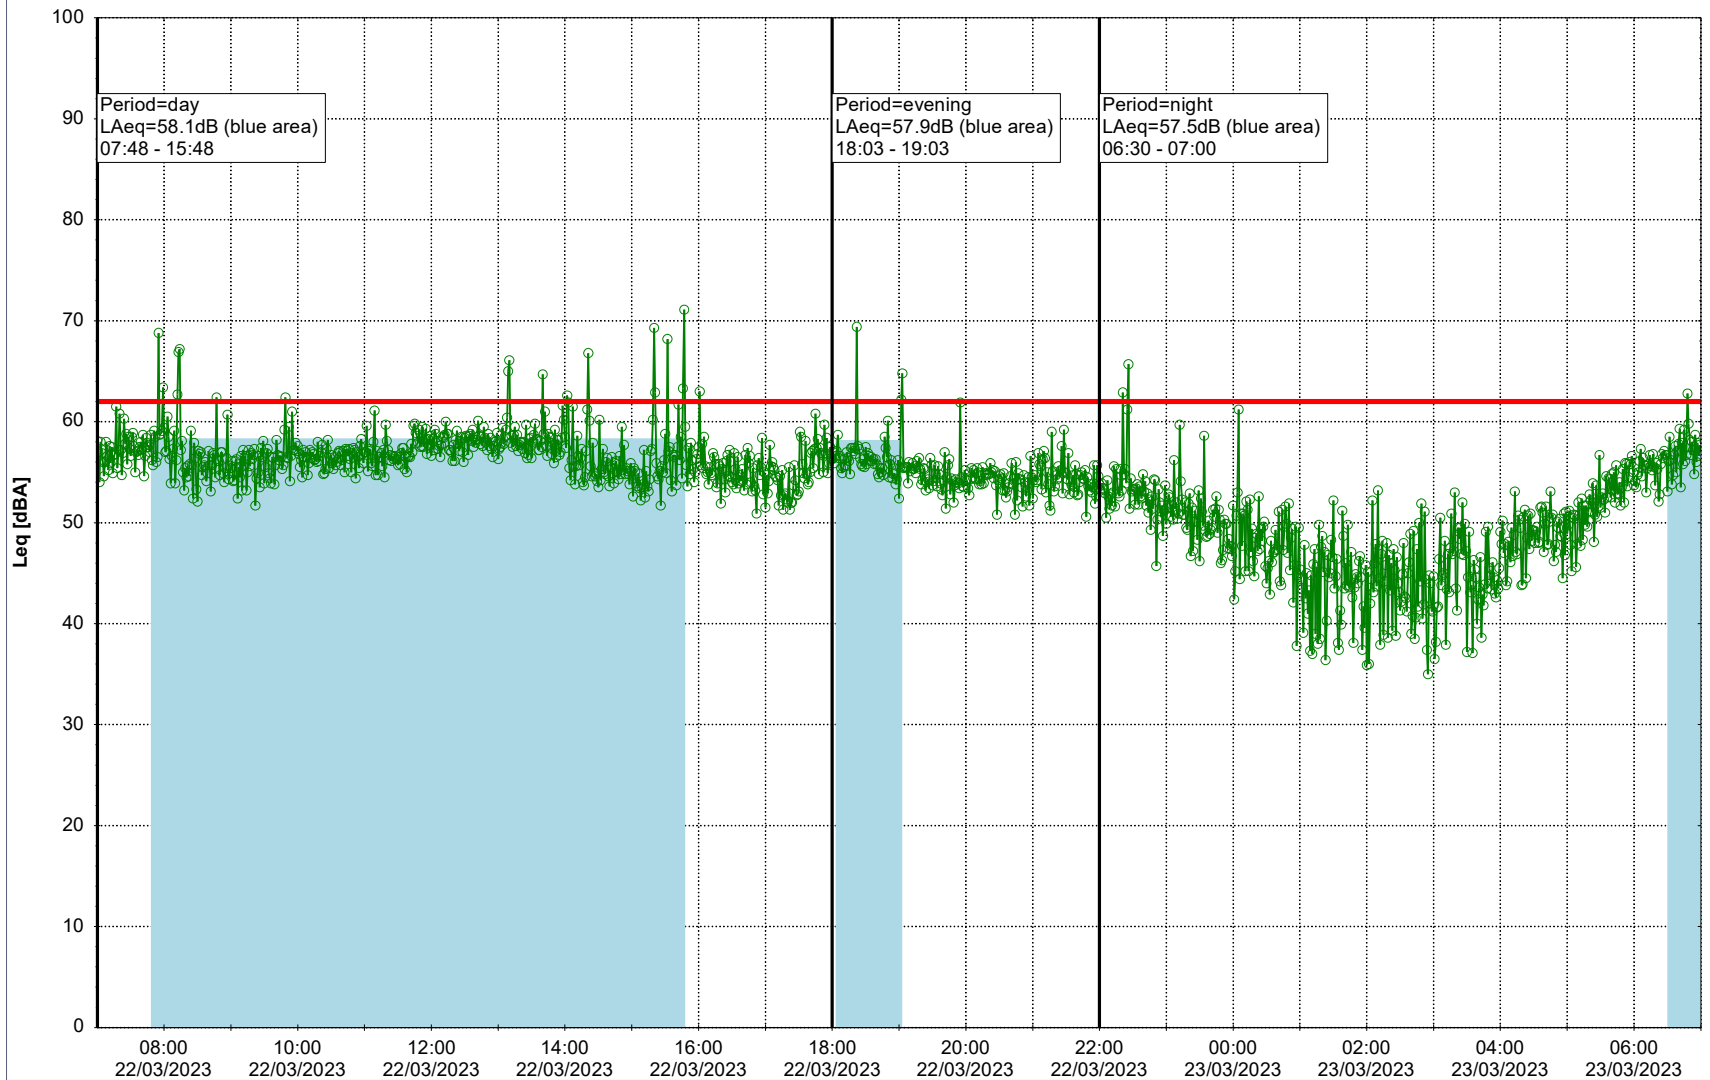

21/03/2023
22/03/2023

Plan View

Remarks

...

Noise Time Related Diagram

○○○ GAB_NS01

Project: Kronos Sydhavnen
Construction: Gåsebæk
Location: N-V

Plan View

Remarks

...

Noise Time Related Diagram

22/03/2023
23/03/2023

○○○ GAB_NS01

Project: Kronos Sydhavnen
Construction: Gåsebæk
Location: N-V

23/03/2023
24/03/2023

Plan View

...

Noise Time Related Diagram

○○○ GAB_NS01

Project: Kronos Sydhavnen
Construction: Gåsebæk
Location: N-V

25/03/2023
26/03/2023

Remarks

...

Noise Time Related Diagram

○○○ GAB_NS01

Project: Kronos Sydhavnen
Construction: Gåsebæk
Location: N-V

26/03/2023
27/03/2023

Plan View

Remarks

...

Noise Time Related Diagram

○○○ GAB_NS01