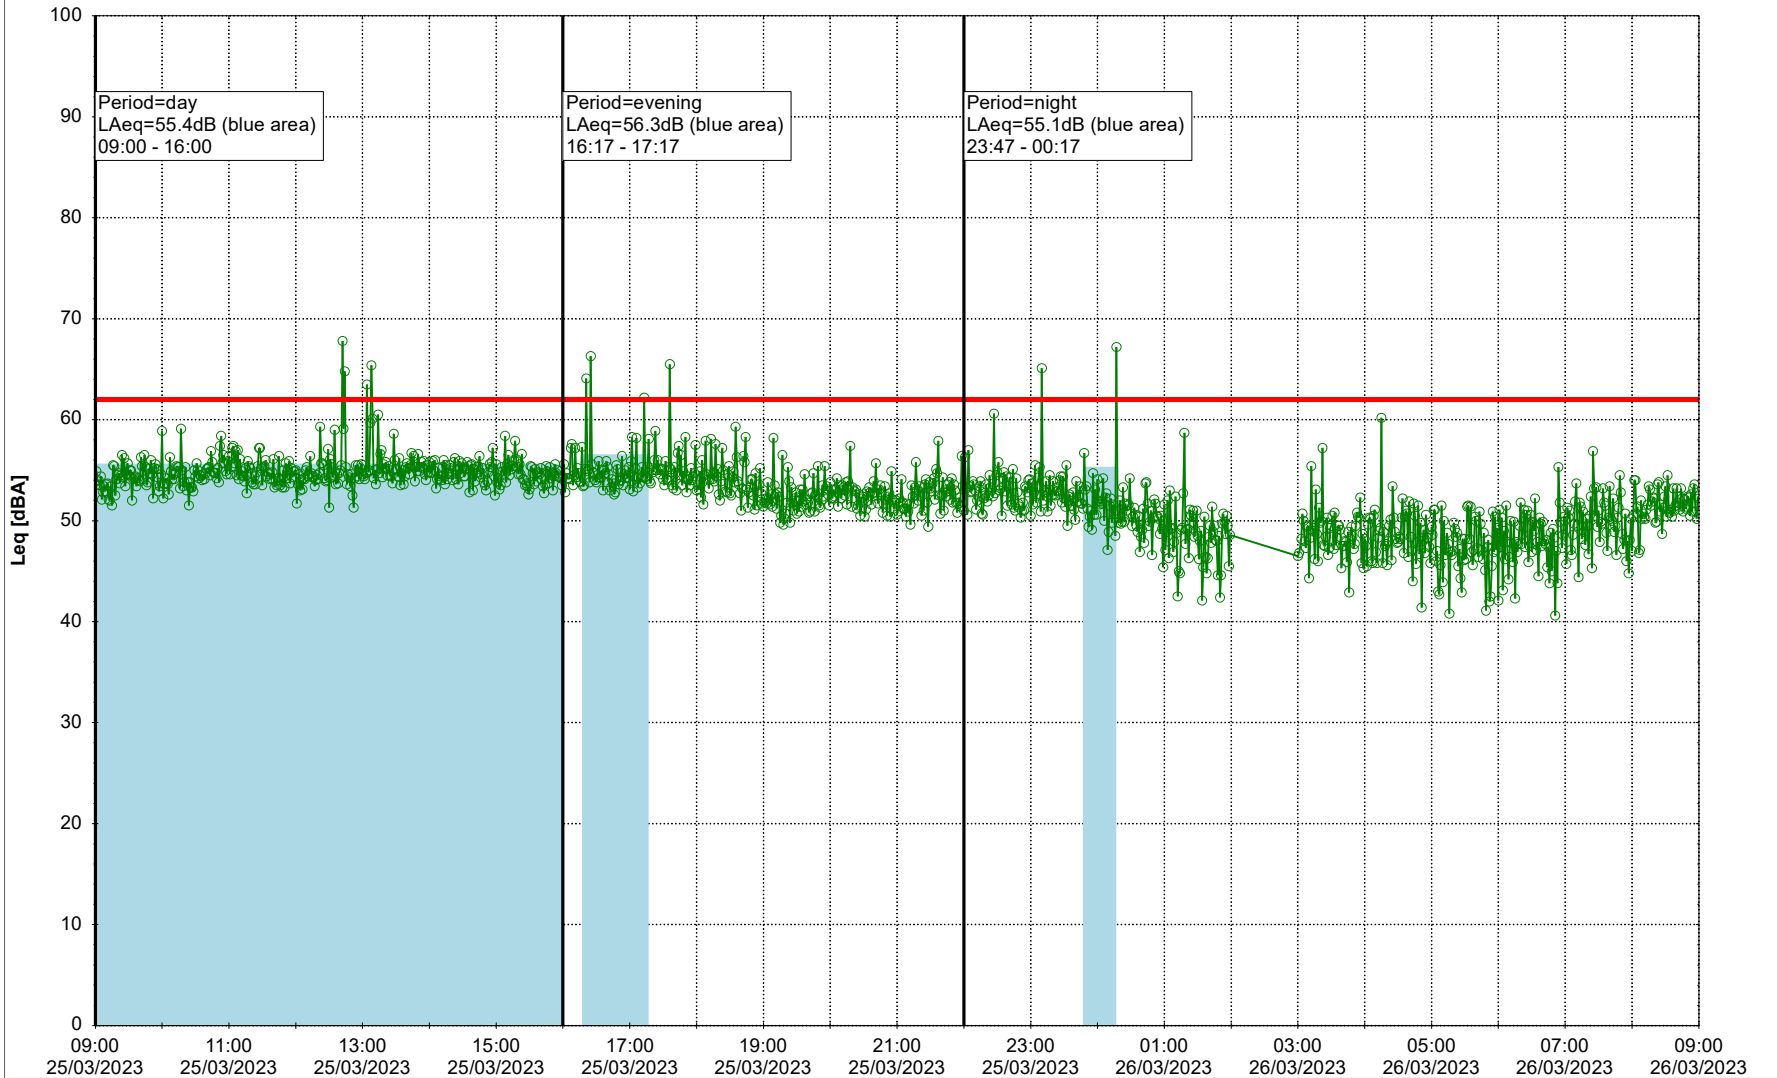

...

Noise Time Related Diagram

○○○ GAB_NS01

Project: Kronos Sydhavnen
Construction: Gåsebæk
Location: N-V

25/03/2023
26/03/2023

Remarks

...

Noise Time Related Diagram

○○○ GAB_NS01

Project: Kronos Sydhavnen
Construction: Gåsebæk
Location: N-V

26/03/2023
27/03/2023

Plan View

Remarks

...

Noise Time Related Diagram

○○○ GAB_NS01