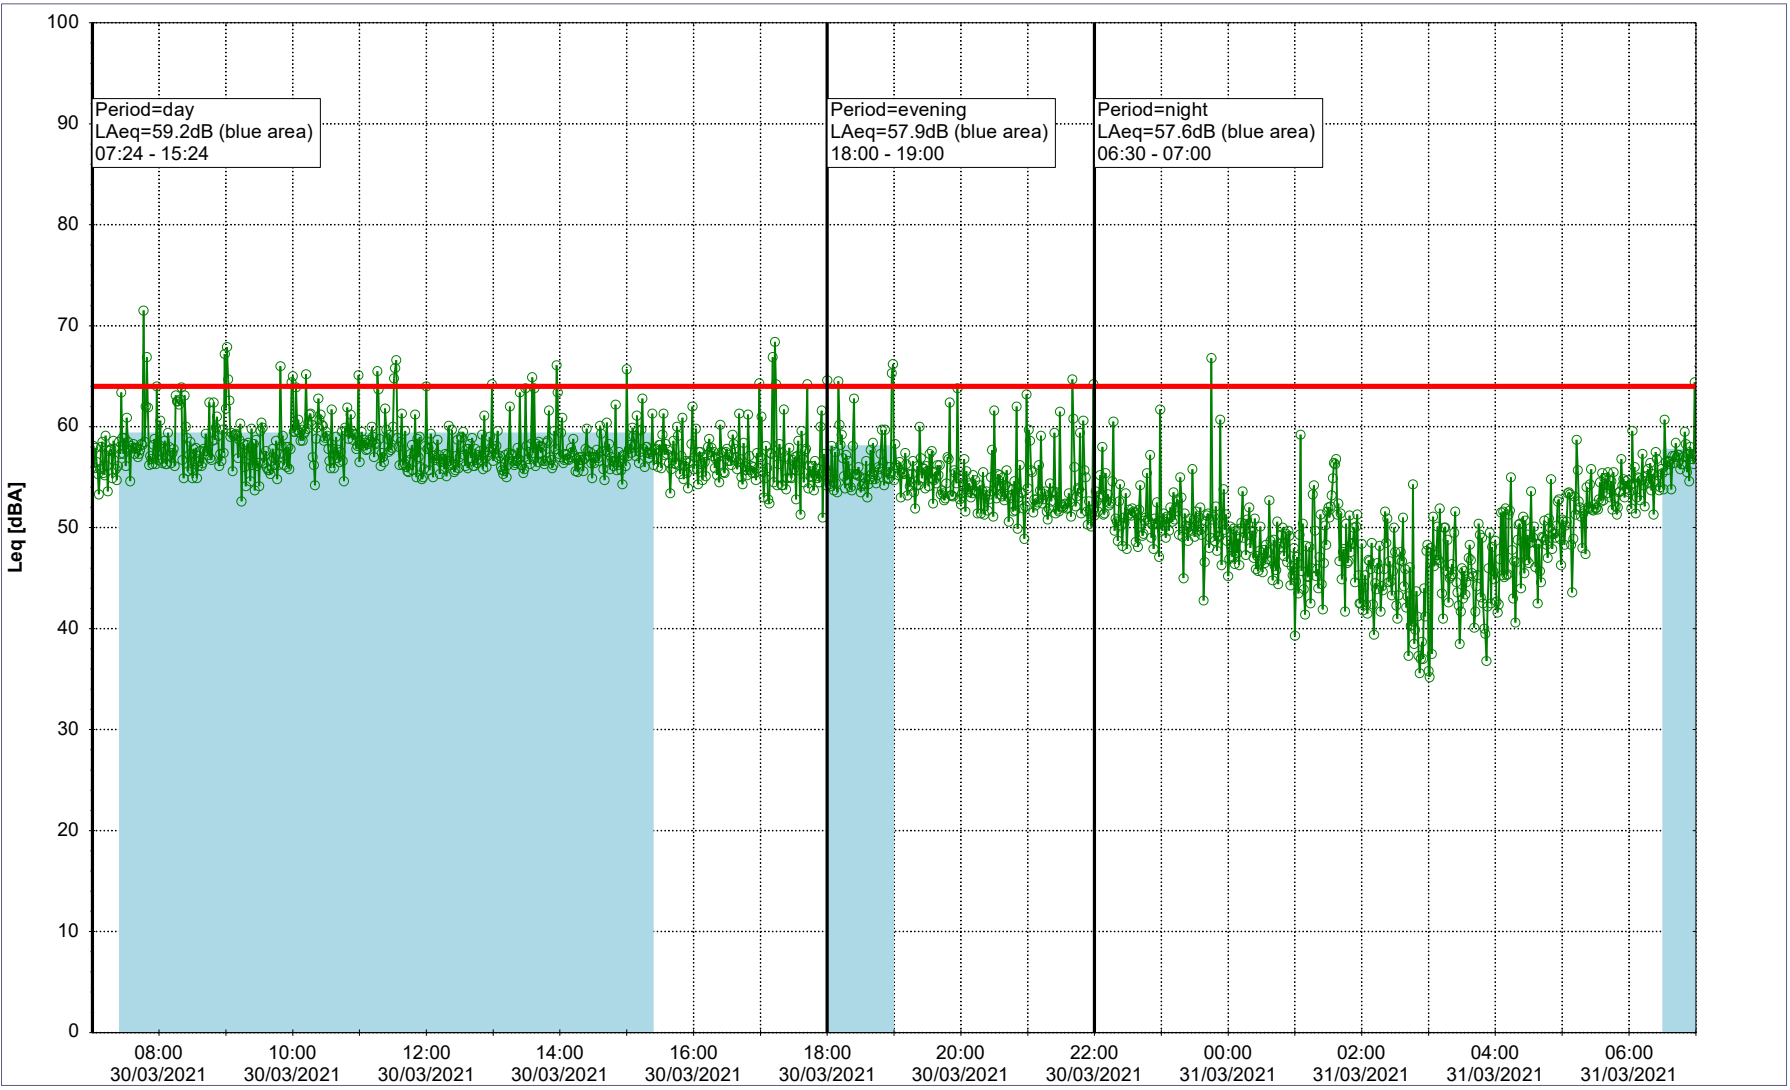

Project: Kronos Sydhavnen
Construction: Gåsebæk
Location: N-V

29/03/2021
30/03/2021

Remarks

...

Noise Time Related Diagram

○○○ GAB_NS01

Project: Kronos Sydhavnen
Construction: Gåsebæk
Location: N-V

Remarks

...

Noise Time Related Diagram

30/03/2021
31/03/2021

○○○ GAB_NS01

Project: Kronos Sydhavnen
Construction: Gåsebæk
Location: N-V

31/03/2021
01/04/2021

Remarks

...

Noise Time Related Diagram

○○○ GAB_NS01

Project: Kronos Sydhavnen
Construction: Gåsebæk
Location: N-V

01/04/2021
02/04/2021

Remarks

...

Noise Time Related Diagram

○○○ GAB_NS01

Remarks

...

Noise Time Related Diagram

○○○○ GAB_NS01

Project: Kronos Sydhavnen
Construction: Gåsebæk
Location: N-V

04/04/2021
05/04/2021

Noise Time Related Diagram

○○○ GAB_NS01