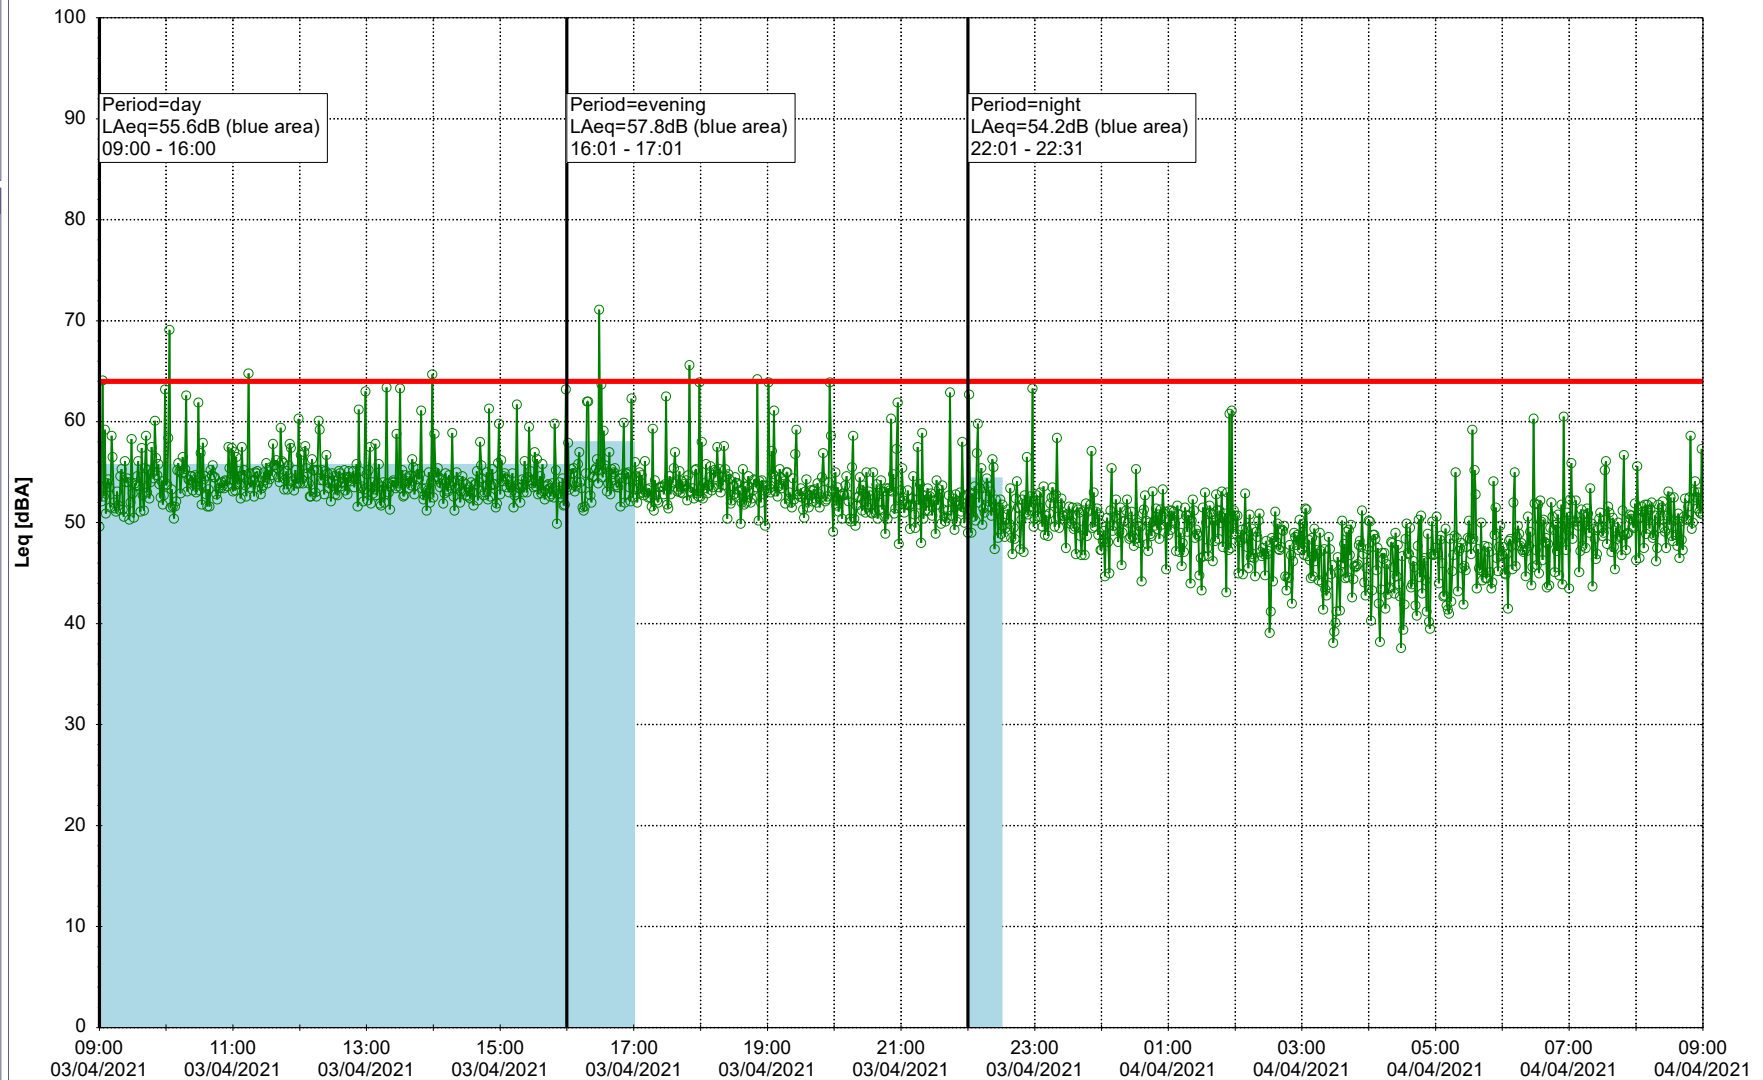

Project: Kronos Sydhavnen
Construction: Gåsebæk
Location: N-V

Remarks

...

Noise Time Related Diagram

02/04/2021
03/04/2021

○○○ GAB_NS01

Project: Kronos Sydhavnen
Construction: Gåsebæk
Location: N-V

03/04/2021
04/04/2021

Remarks

...

Noise Time Related Diagram

○○○○ GAB_NS01

Project: Kronos Sydhavnen
Construction: Gåsebæk
Location: N-V

04/04/2021
05/04/2021

Noise Time Related Diagram

○○○ GAB_NS01