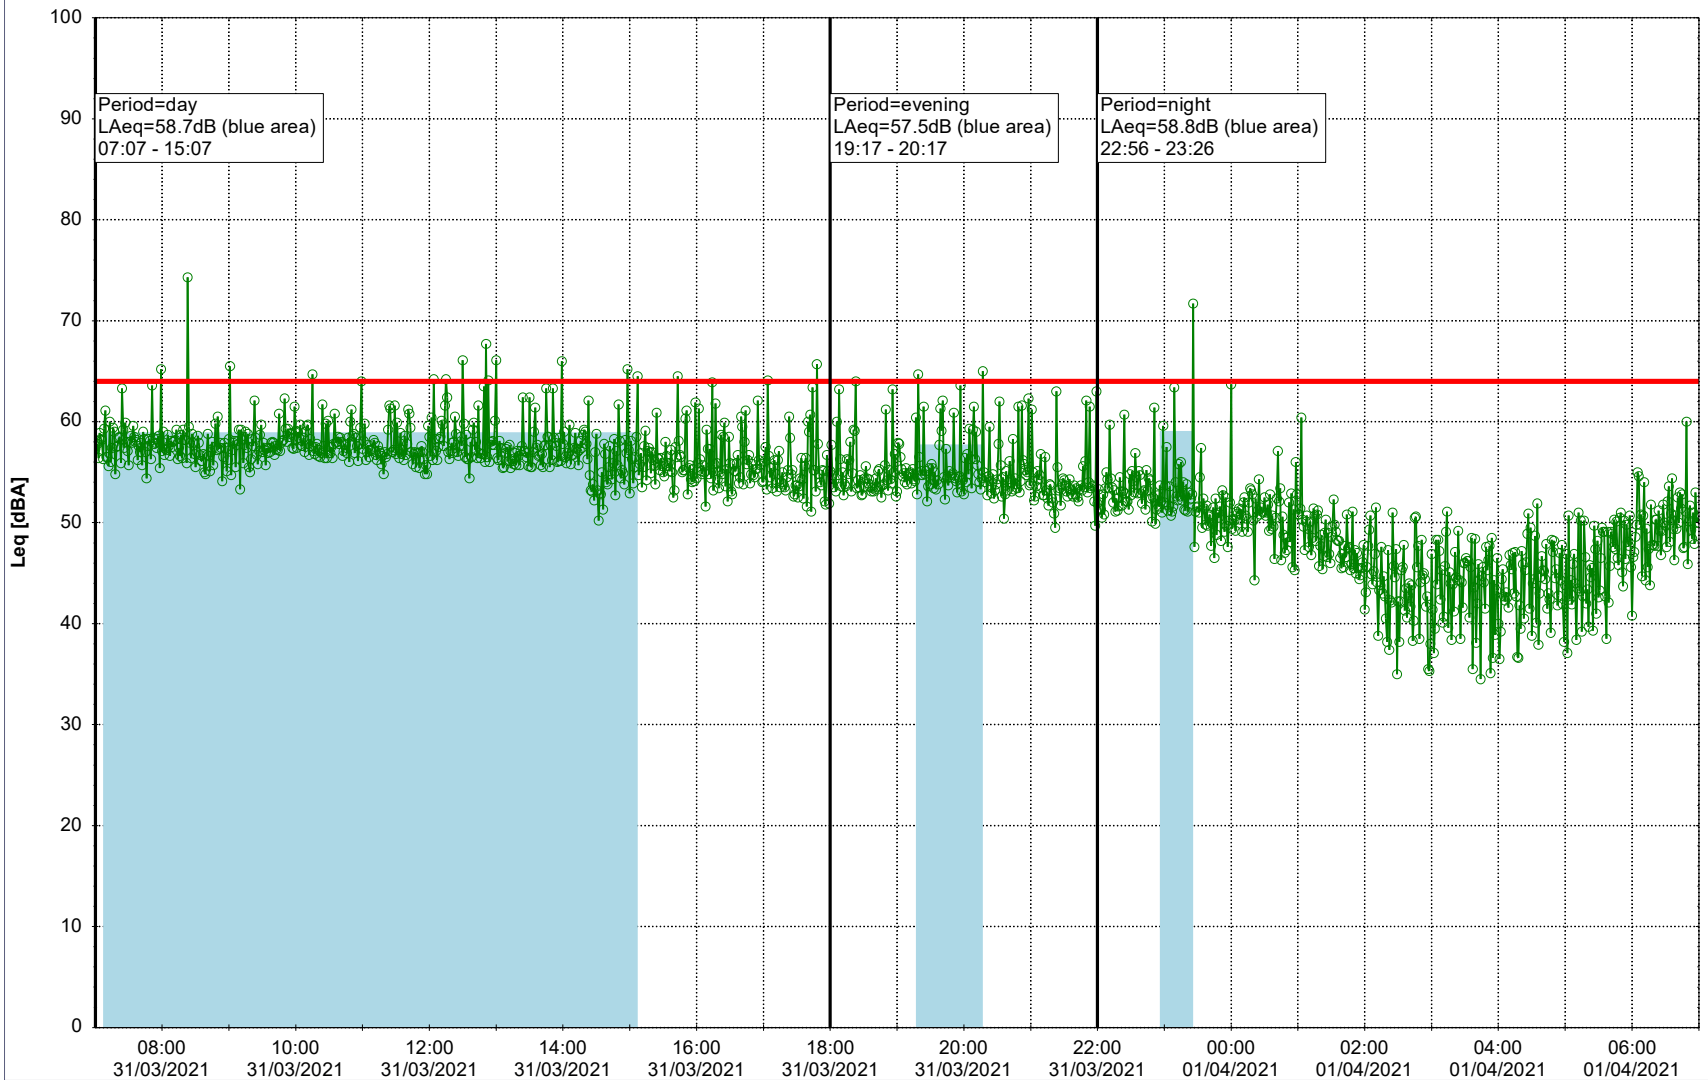

...

Noise Time Related Diagram

30/03/2021
31/03/2021

○○○ GAB_NS01

Project: Kronos Sydhavnen
Construction: Gåsebæk
Location: N-V

31/03/2021
01/04/2021

Remarks

...

Noise Time Related Diagram

○○○ GAB_NS01

Project: Kronos Sydhavnen
Construction: Gåsebæk
Location: N-V

01/04/2021
02/04/2021

Remarks

...

Noise Time Related Diagram

○○○ GAB_NS01

Project: Kronos Sydhavnen
Construction: Gåsebæk
Location: N-V

Remarks

...

Noise Time Related Diagram

02/04/2021
03/04/2021

○○○ GAB_NS01

Project: Kronos Sydhavnen
Construction: Gåsebæk
Location: N-V

03/04/2021
04/04/2021

Remarks

...

Noise Time Related Diagram

○○○○ GAB_NS01

Project: Kronos Sydhavnen
Construction: Gåsebæk
Location: N-V

04/04/2021
05/04/2021

Noise Time Related Diagram

○○○ GAB_NS01