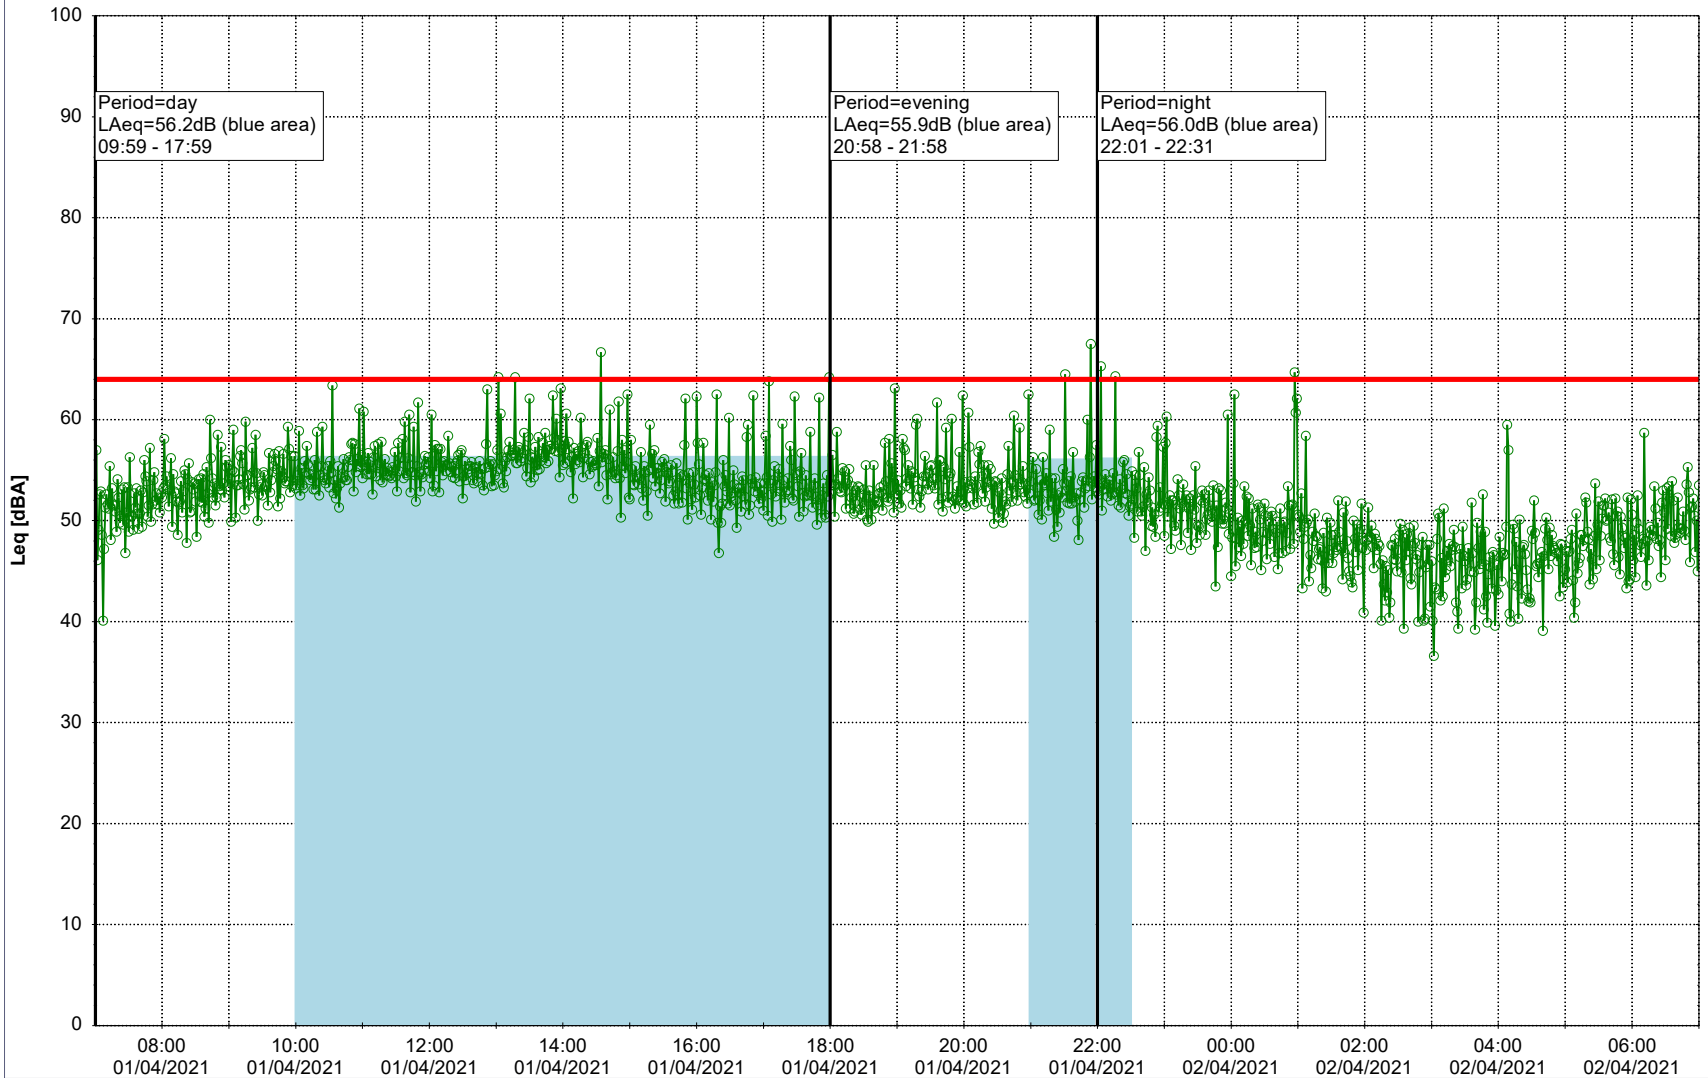

Noise Time Related Diagram

○○○ GAB_NS01

Project: Kronos Sydhavnen
Construction: Gåsebæk
Location: N-V

01/04/2021
02/04/2021

Remarks

...

Noise Time Related Diagram

○○○ GAB_NS01

Project: Kronos Sydhavnen
Construction: Gåsebæk
Location: N-V

Remarks

...

Noise Time Related Diagram

02/04/2021
03/04/2021

○○○ GAB_NS01

Project: Kronos Sydhavnen
Construction: Gåsebæk
Location: N-V

03/04/2021
04/04/2021

Remarks

...

Noise Time Related Diagram

○○○○ GAB_NS01

Project: Kronos Sydhavnen
Construction: Gåsebæk
Location: N-V

04/04/2021
05/04/2021

Noise Time Related Diagram

○○○ GAB_NS01