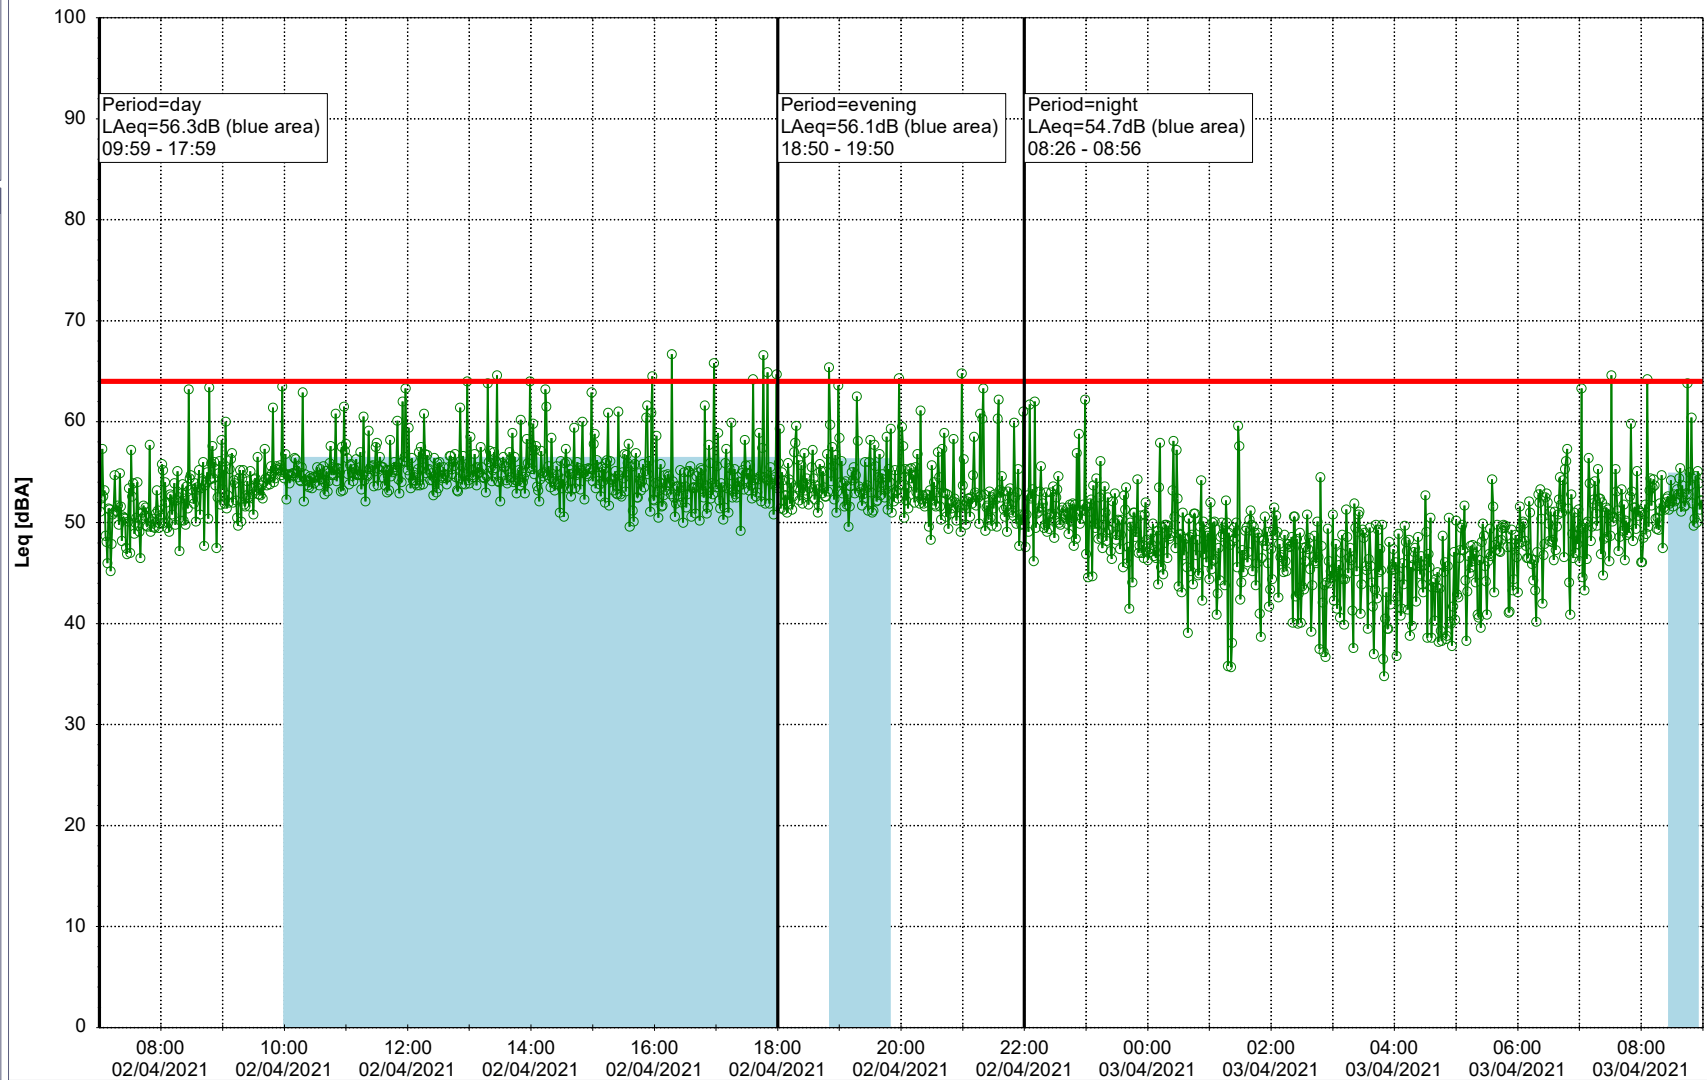

Noise Time Related Diagram

○○○ GAB_NS01

Project: Kronos Sydhavnen
Construction: Gåsebæk
Location: N-V

01/04/2021
02/04/2021

Remarks

...

Noise Time Related Diagram

○○○ GAB_NS01

Project: Kronos Sydhavnen
Construction: Gåsebæk
Location: N-V

Remarks

...

Noise Time Related Diagram

02/04/2021
03/04/2021

○○○ GAB_NS01

Project: Kronos Sydhavnen
Construction: Gåsebæk
Location: N-V

03/04/2021
04/04/2021

Remarks

...

Noise Time Related Diagram

○○○○ GAB_NS01

Project: Kronos Sydhavnen
Construction: Gåsebæk
Location: N-V

04/04/2021
05/04/2021

Noise Time Related Diagram

○○○ GAB_NS01