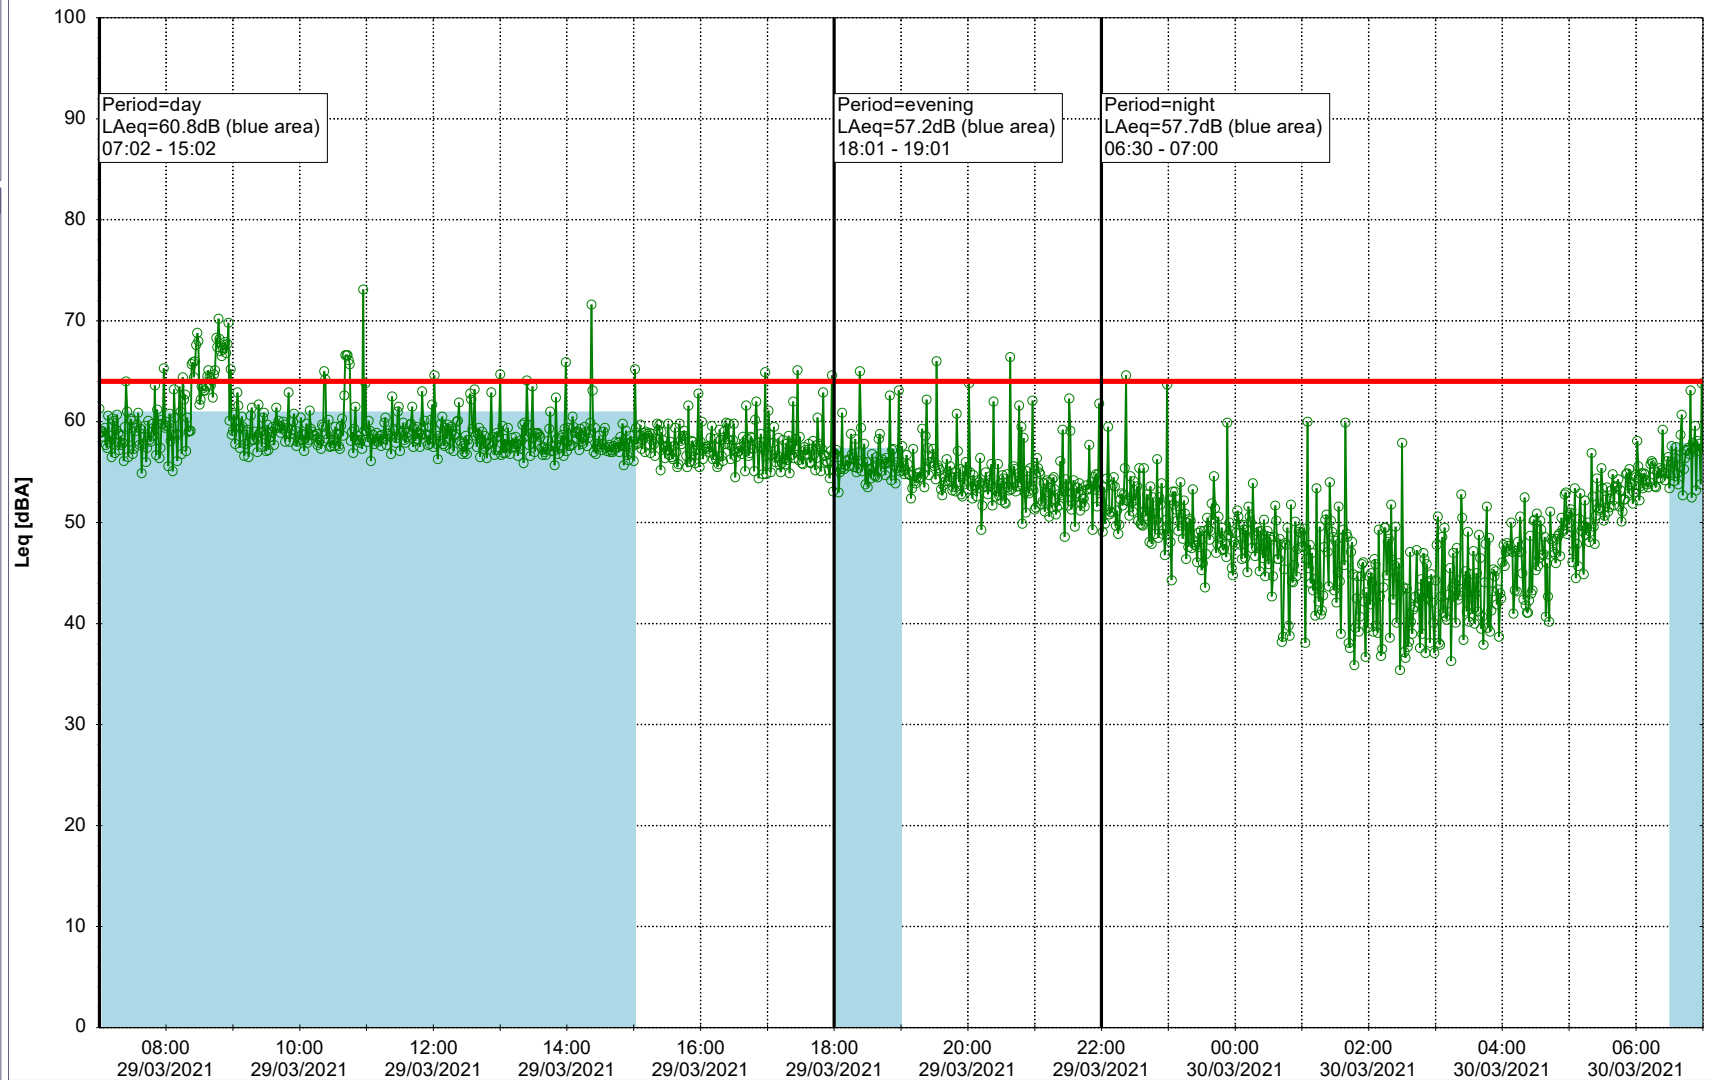

Project: Kronos Sydhavnen
Construction: Gåsebæk
Location: N-V

29/03/2021
30/03/2021

Remarks

...

Noise Time Related Diagram

○○○ GAB_NS01

Project: Kronos Sydhavnen
Construction: Gåsebæk
Location: N-V

Remarks

...

Noise Time Related Diagram

30/03/2021
31/03/2021

○○○ GAB_NS01

Project: Kronos Sydhavnen
Construction: Gåsebæk
Location: N-V

31/03/2021
01/04/2021

Remarks

...

Noise Time Related Diagram

○○○ GAB_NS01

Project: Kronos Sydhavnen
Construction: Gåsebæk
Location: N-V

01/04/2021
02/04/2021

Remarks

...

Noise Time Related Diagram

○○○ GAB_NS01

Remarks

...

Noise Time Related Diagram

○○○○ GAB_NS01

Project: Kronos Sydhavnen
Construction: Gåsebæk
Location: N-V

04/04/2021
05/04/2021

Noise Time Related Diagram

○○○ GAB_NS01