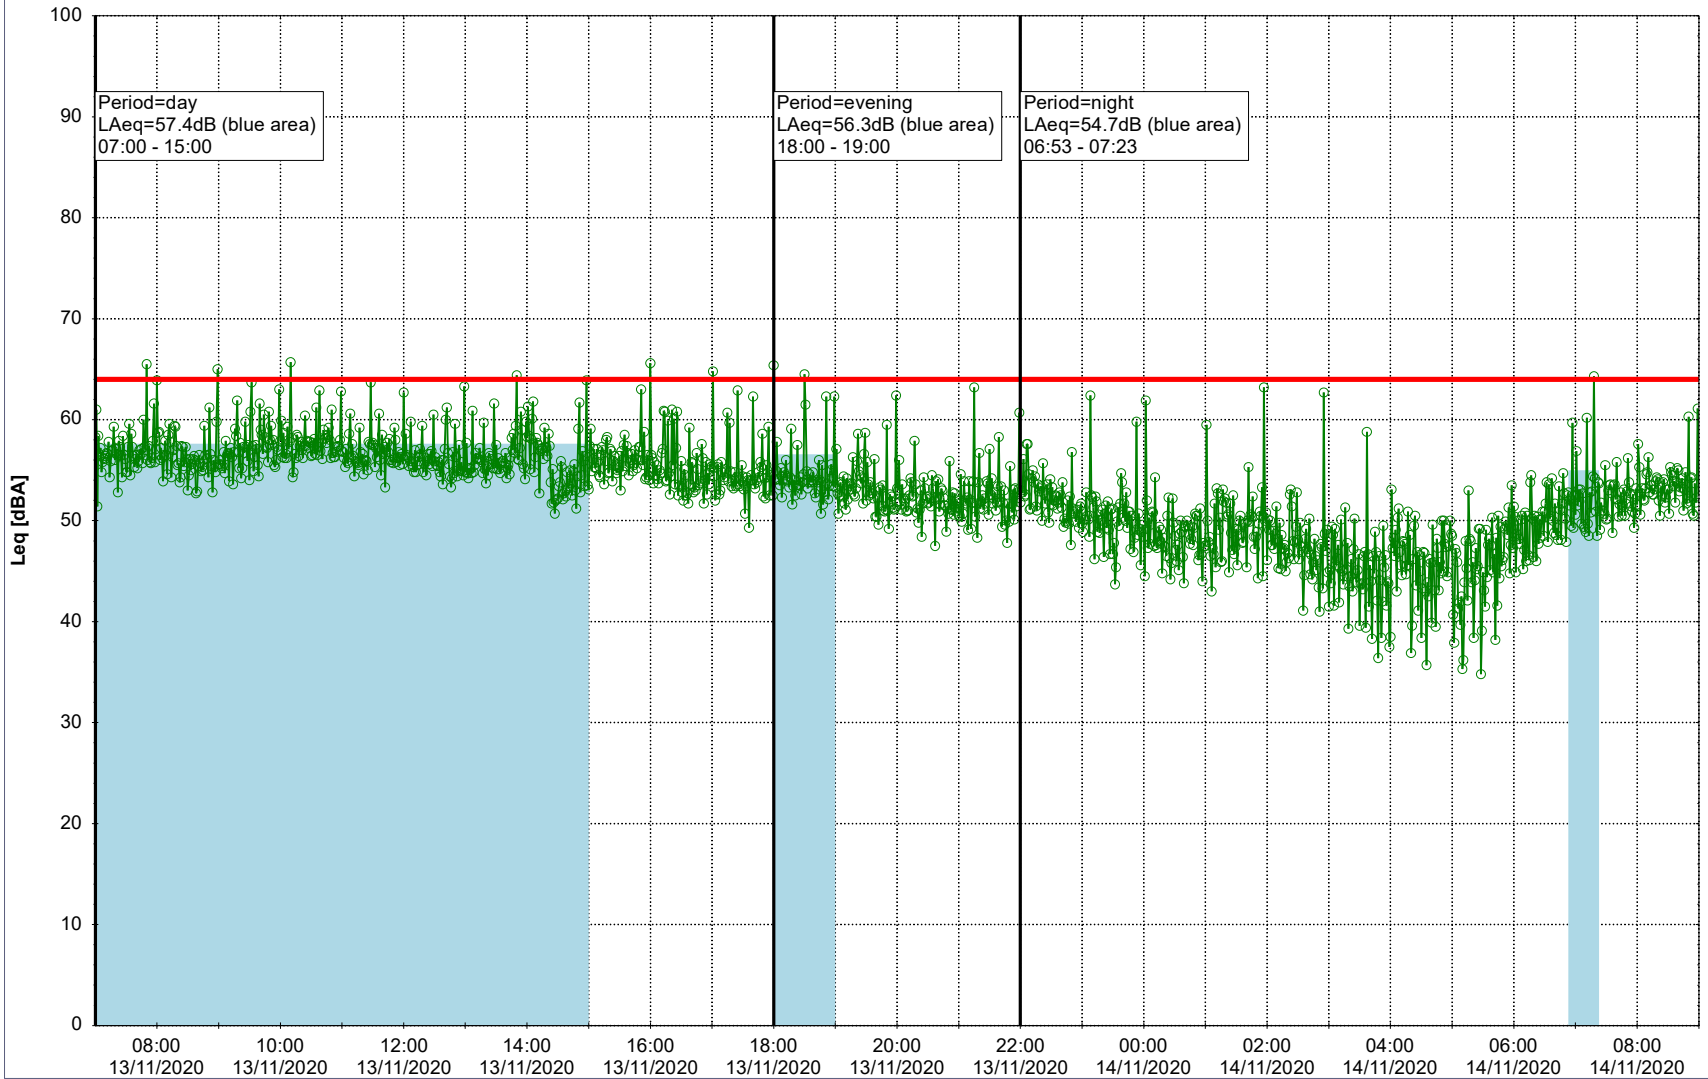

Project: Kronos Sydhavnen
Construction: Gåsebæk
Location: N-V

Remarks

...

Noise Time Related Diagram

13/11/2020
14/11/2020

○○○ GAB_NS01

Project: Kronos Sydhavnen
Construction: Gåsebæk
Location: N-V

14/11/2020
15/11/2020

Remarks

Noise Time Related Diagram

○○○ GAB_NS01

Project: Kronos Sydhavnen
Construction: Gåsebæk
Location: N-V

15/11/2020
16/11/2020

Noise Time Related Diagram

○○○○ GAB_NS01

Remarks