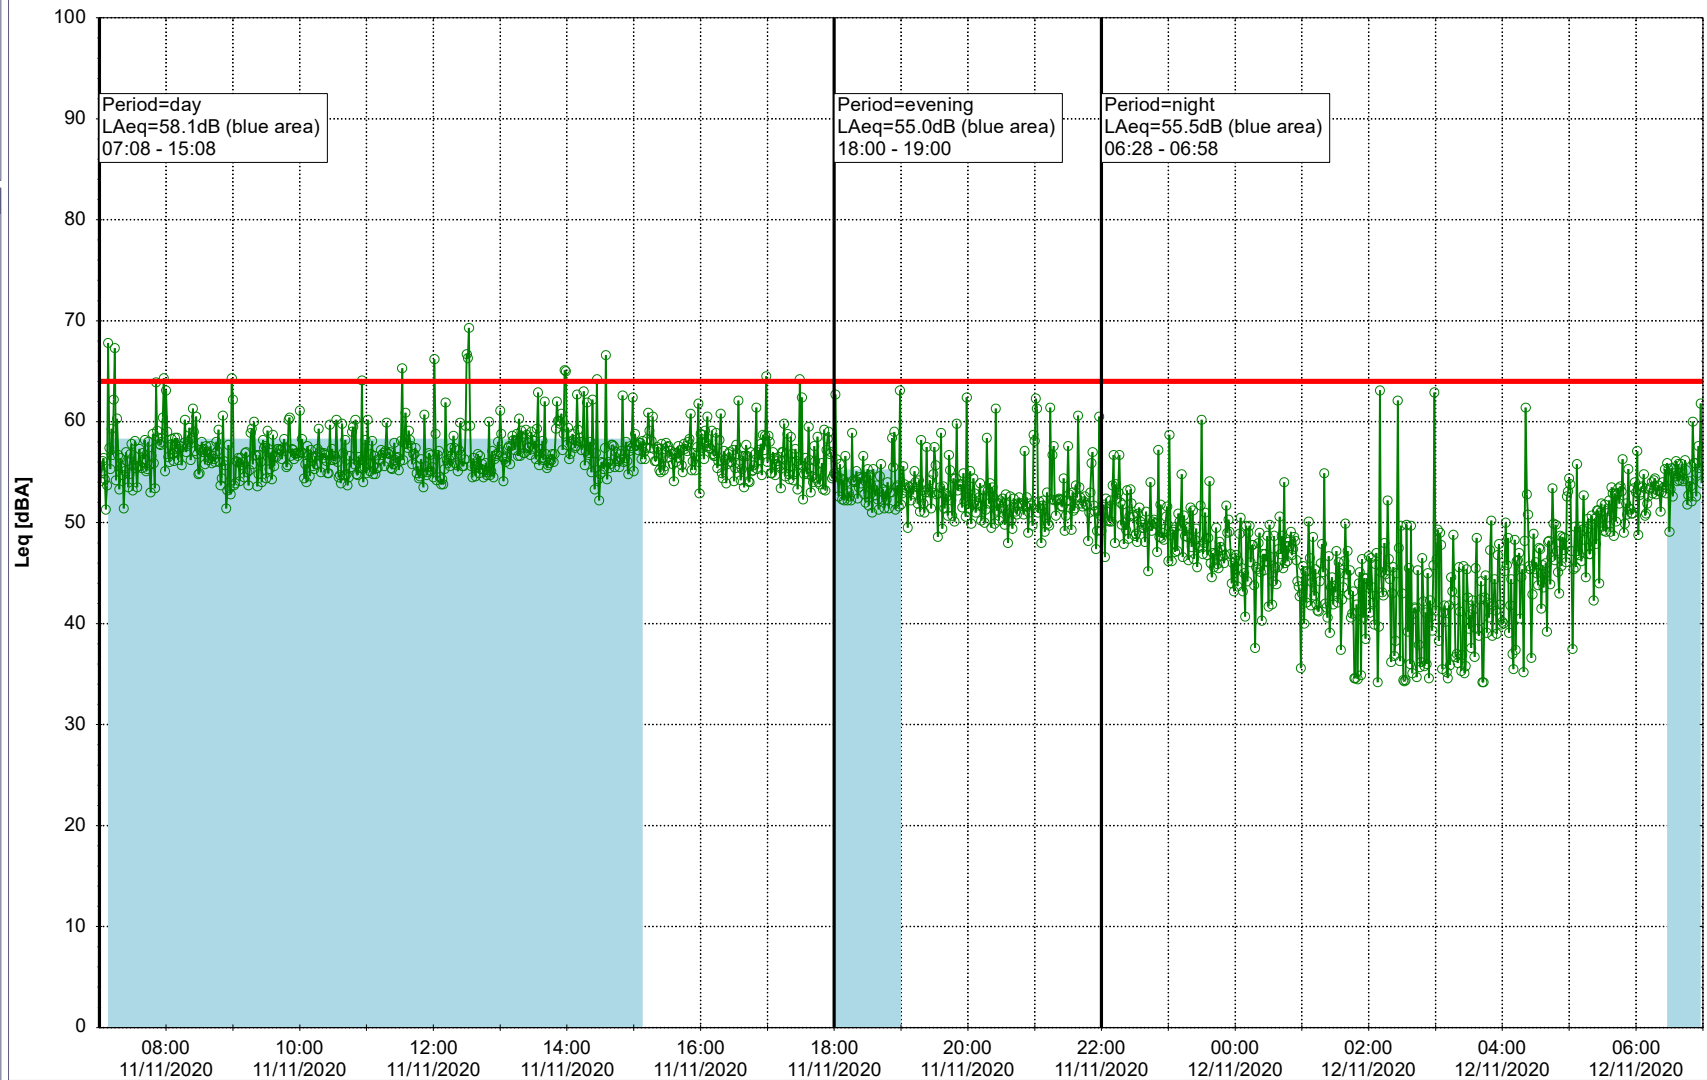

...

Noise Time Related Diagram

10/11/2020
11/11/2020

○○○ GAB_NS01

Project: Kronos Sydhavnen
Construction: Gåsebæk
Location: N-V

Remarks

...

Noise Time Related Diagram

11/11/2020
12/11/2020

○○○ GAB_NS01

Project: Kronos Sydhavnen
Construction: Gåsebæk
Location: N-V

12/11/2020
13/11/2020

Remarks

...

Noise Time Related Diagram

○○○ GAB_NS01

Project: Kronos Sydhavnen
Construction: Gåsebæk
Location: N-V

Remarks

...

Noise Time Related Diagram

13/11/2020
14/11/2020

○○○ GAB_NS01

Project: Kronos Sydhavnen
Construction: Gåsebæk
Location: N-V

14/11/2020
15/11/2020

Remarks

Noise Time Related Diagram

○○○ GAB_NS01

Project: Kronos Sydhavnen
Construction: Gåsebæk
Location: N-V

15/11/2020
16/11/2020

Noise Time Related Diagram

○○○○ GAB_NS01

Remarks