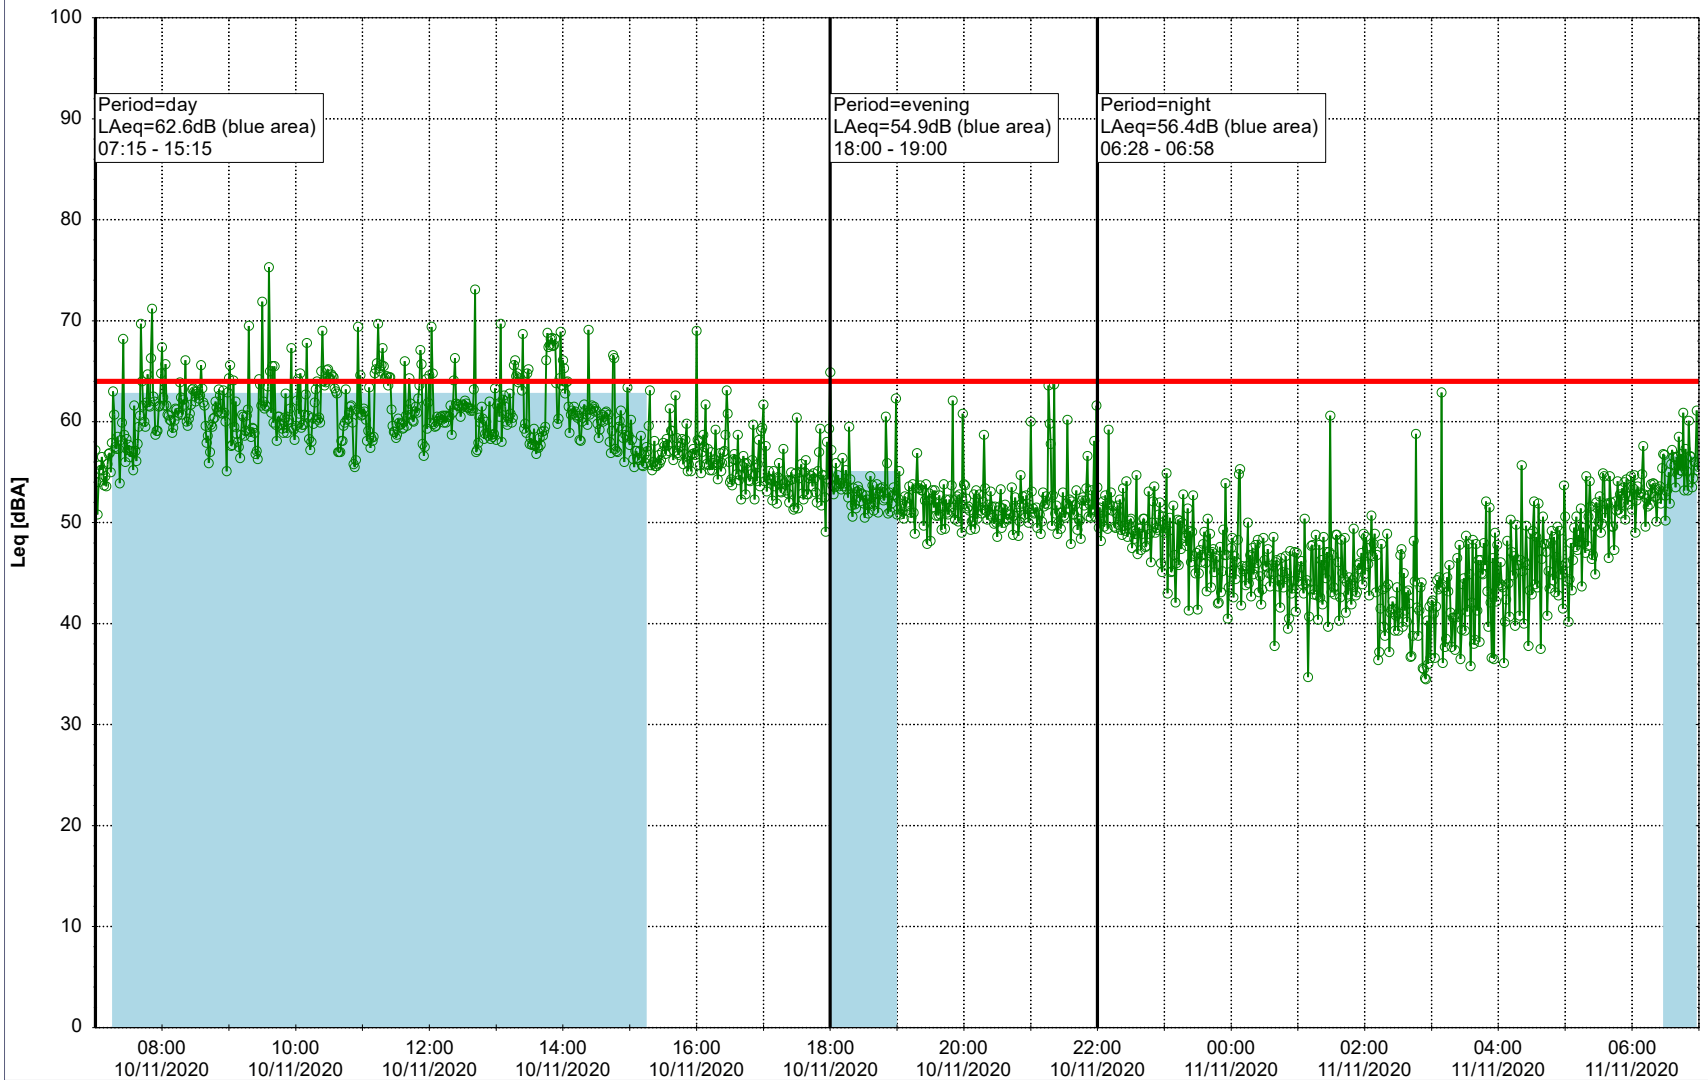

Project: Kronos Sydhavnen
Construction: Gåsebæk
Location: N-V

09/11/2020
10/11/2020

Remarks

...

Noise Time Related Diagram

○○○ GAB_NS01

Project: Kronos Sydhavnen
Construction: Gåsebæk
Location: N-V

Remarks

...

Noise Time Related Diagram

10/11/2020
11/11/2020

○○○ GAB_NS01

Project: Kronos Sydhavnen
Construction: Gåsebæk
Location: N-V

Remarks

...

Noise Time Related Diagram

11/11/2020
12/11/2020

○○○ GAB_NS01

Project: Kronos Sydhavnen
Construction: Gåsebæk
Location: N-V

12/11/2020
13/11/2020

Remarks

...

Noise Time Related Diagram

○○○ GAB_NS01

Remarks

Noise Time Related Diagram

○○○ GAB_NS01

Project: Kronos Sydhavnen
Construction: Gåsebæk
Location: N-V

15/11/2020
16/11/2020

Noise Time Related Diagram

○○○○ GAB_NS01

Remarks