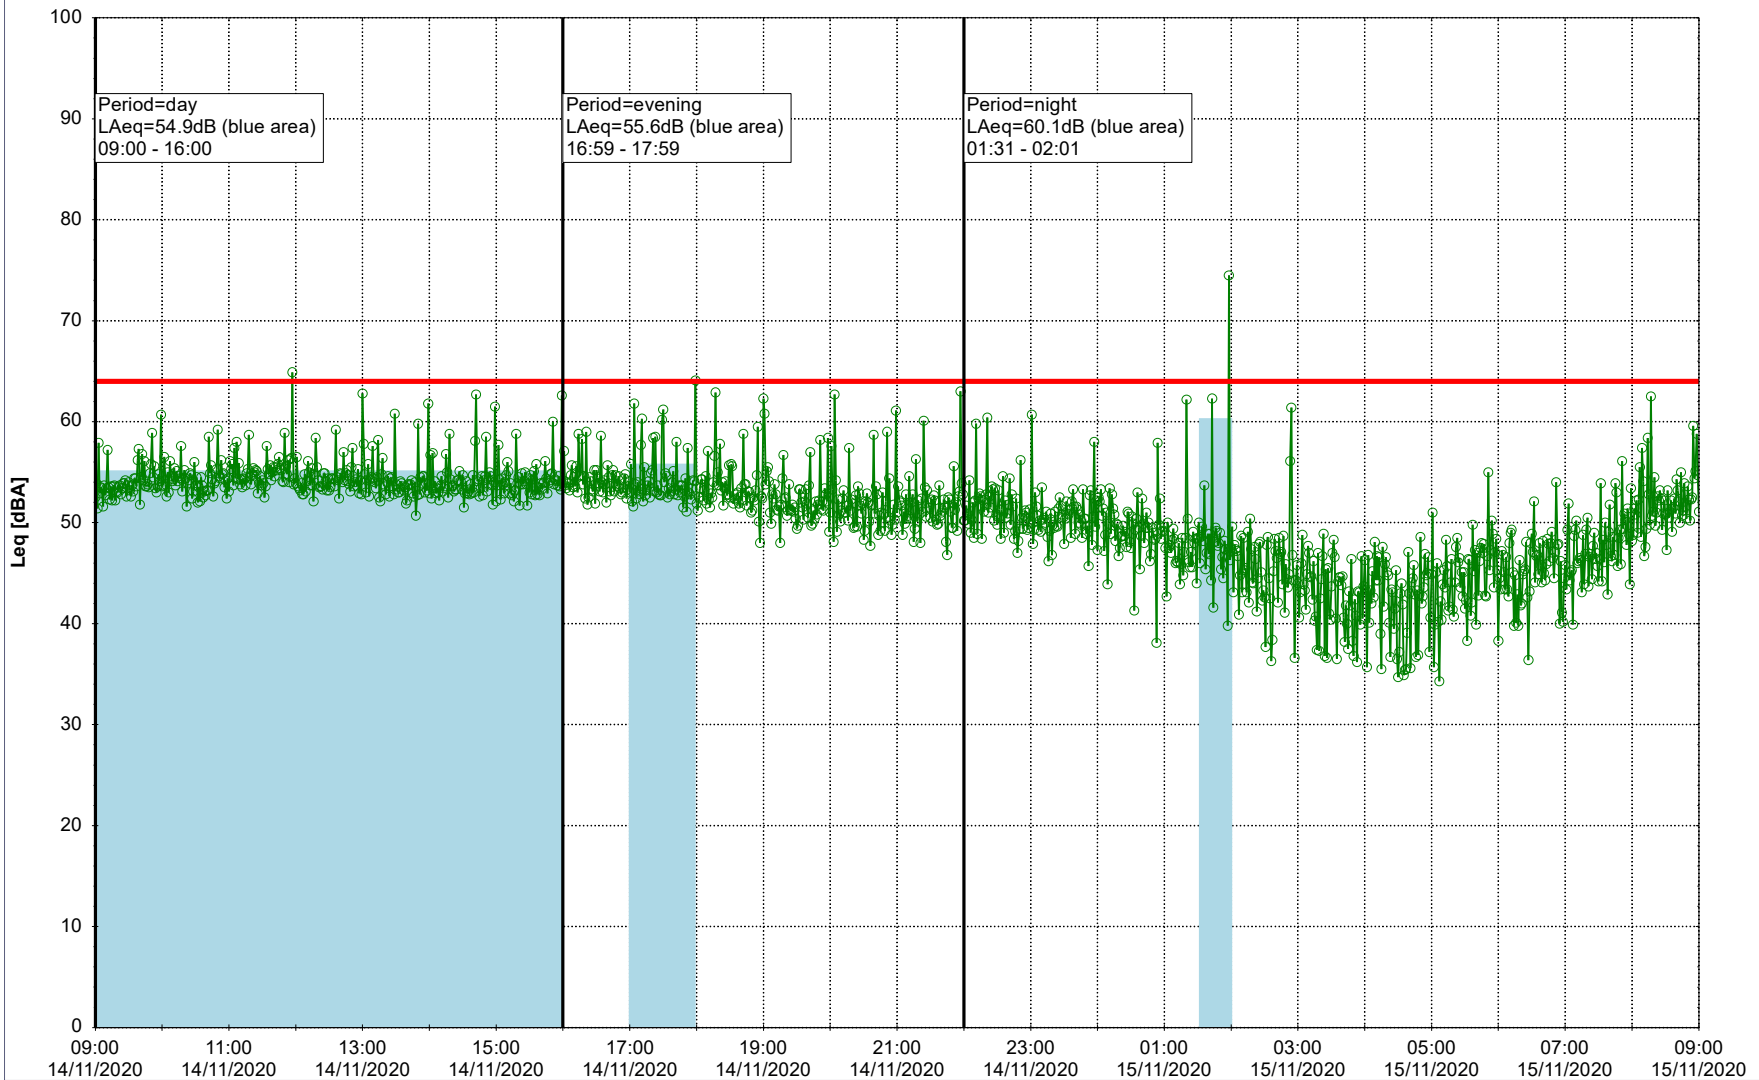

Project: Kronos Sydhavnen
Construction: Gåsebæk
Location: N-V

Remarks

...

Noise Time Related Diagram

13/11/2020
14/11/2020

○○○ GAB_NS01

Project: Kronos Sydhavnen
Construction: Gåsebæk
Location: N-V

14/11/2020
15/11/2020

Remarks

Noise Time Related Diagram

○○○ GAB_NS01

Project: Kronos Sydhavnen
Construction: Gåsebæk
Location: N-V

15/11/2020
16/11/2020

Noise Time Related Diagram

○○○○ GAB_NS01

Remarks