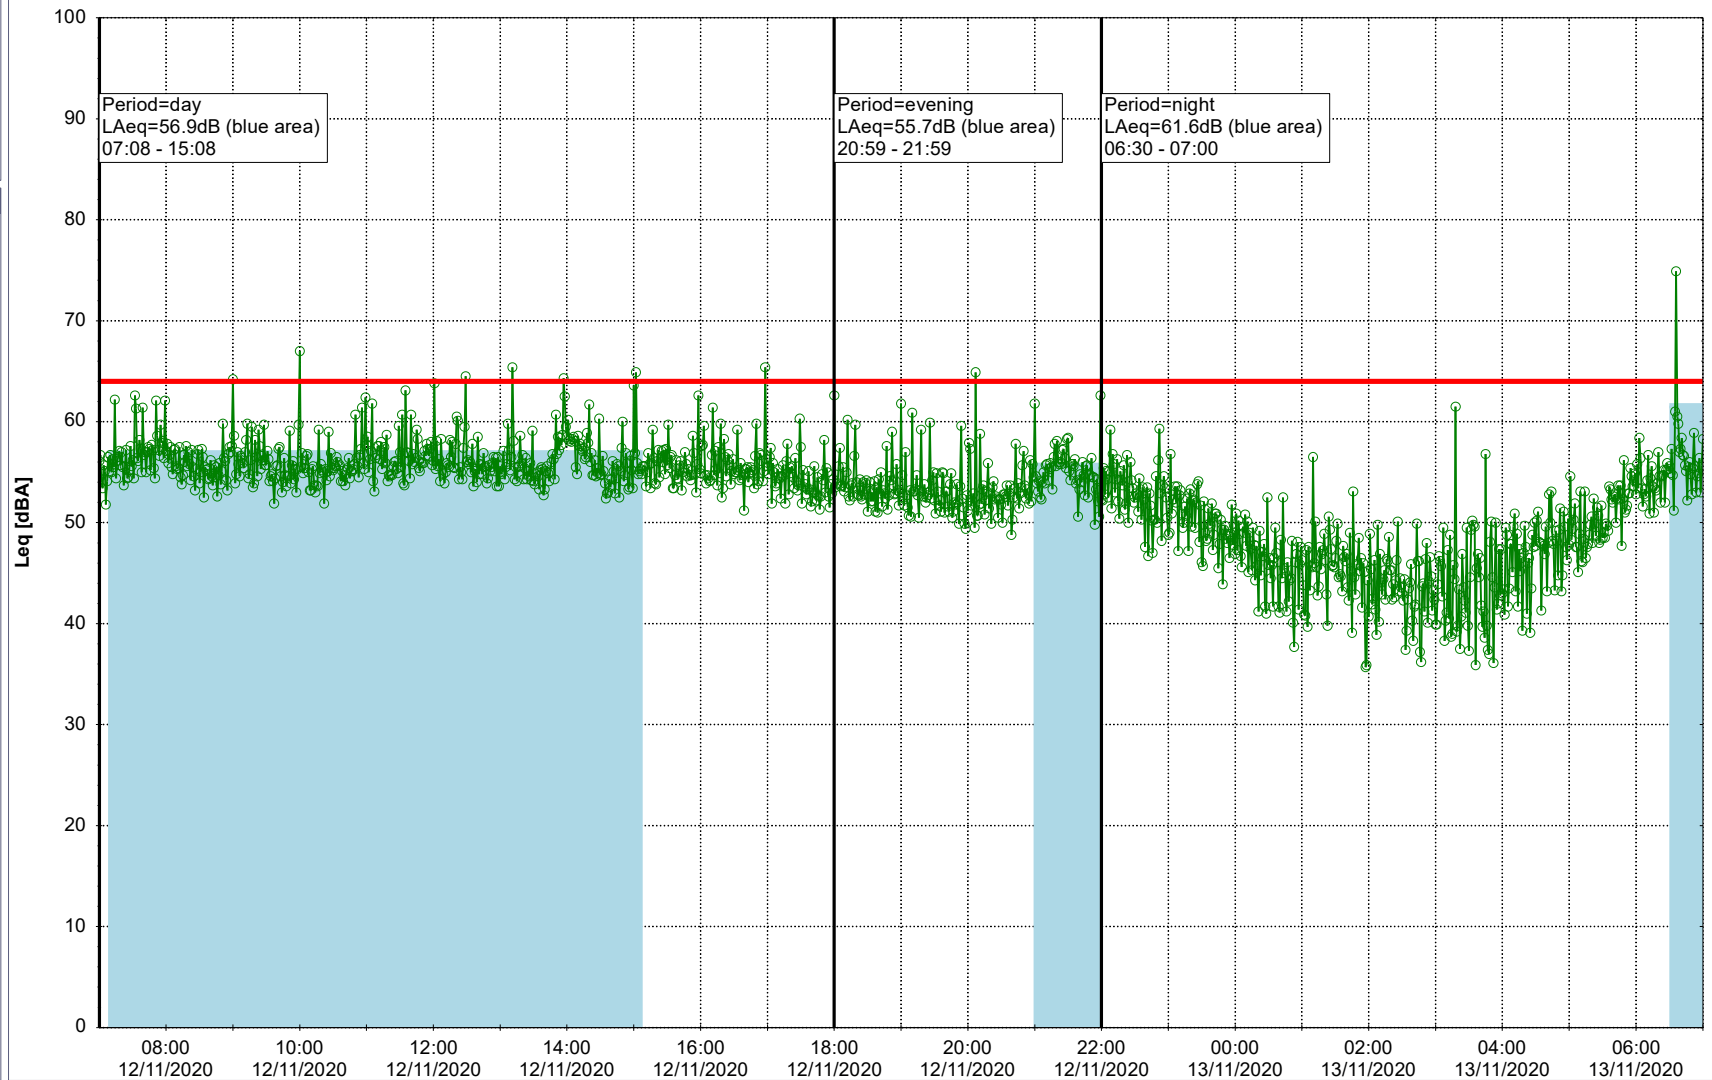

11/11/2020
12/11/2020

○○○ GAB_NS01

Project: Kronos Sydhavnen
Construction: Gåsebæk
Location: N-V

12/11/2020
13/11/2020

Remarks

...

Noise Time Related Diagram

○○○ GAB_NS01

Project: Kronos Sydhavnen
Construction: Gåsebæk
Location: N-V

Remarks

...

Noise Time Related Diagram

13/11/2020
14/11/2020

○○○ GAB_NS01

Project: Kronos Sydhavnen
Construction: Gåsebæk
Location: N-V

14/11/2020
15/11/2020

Remarks

Noise Time Related Diagram

○○○ GAB_NS01

Project: Kronos Sydhavnen
Construction: Gåsebæk
Location: N-V

15/11/2020
16/11/2020

Noise Time Related Diagram

○○○○ GAB_NS01

Remarks