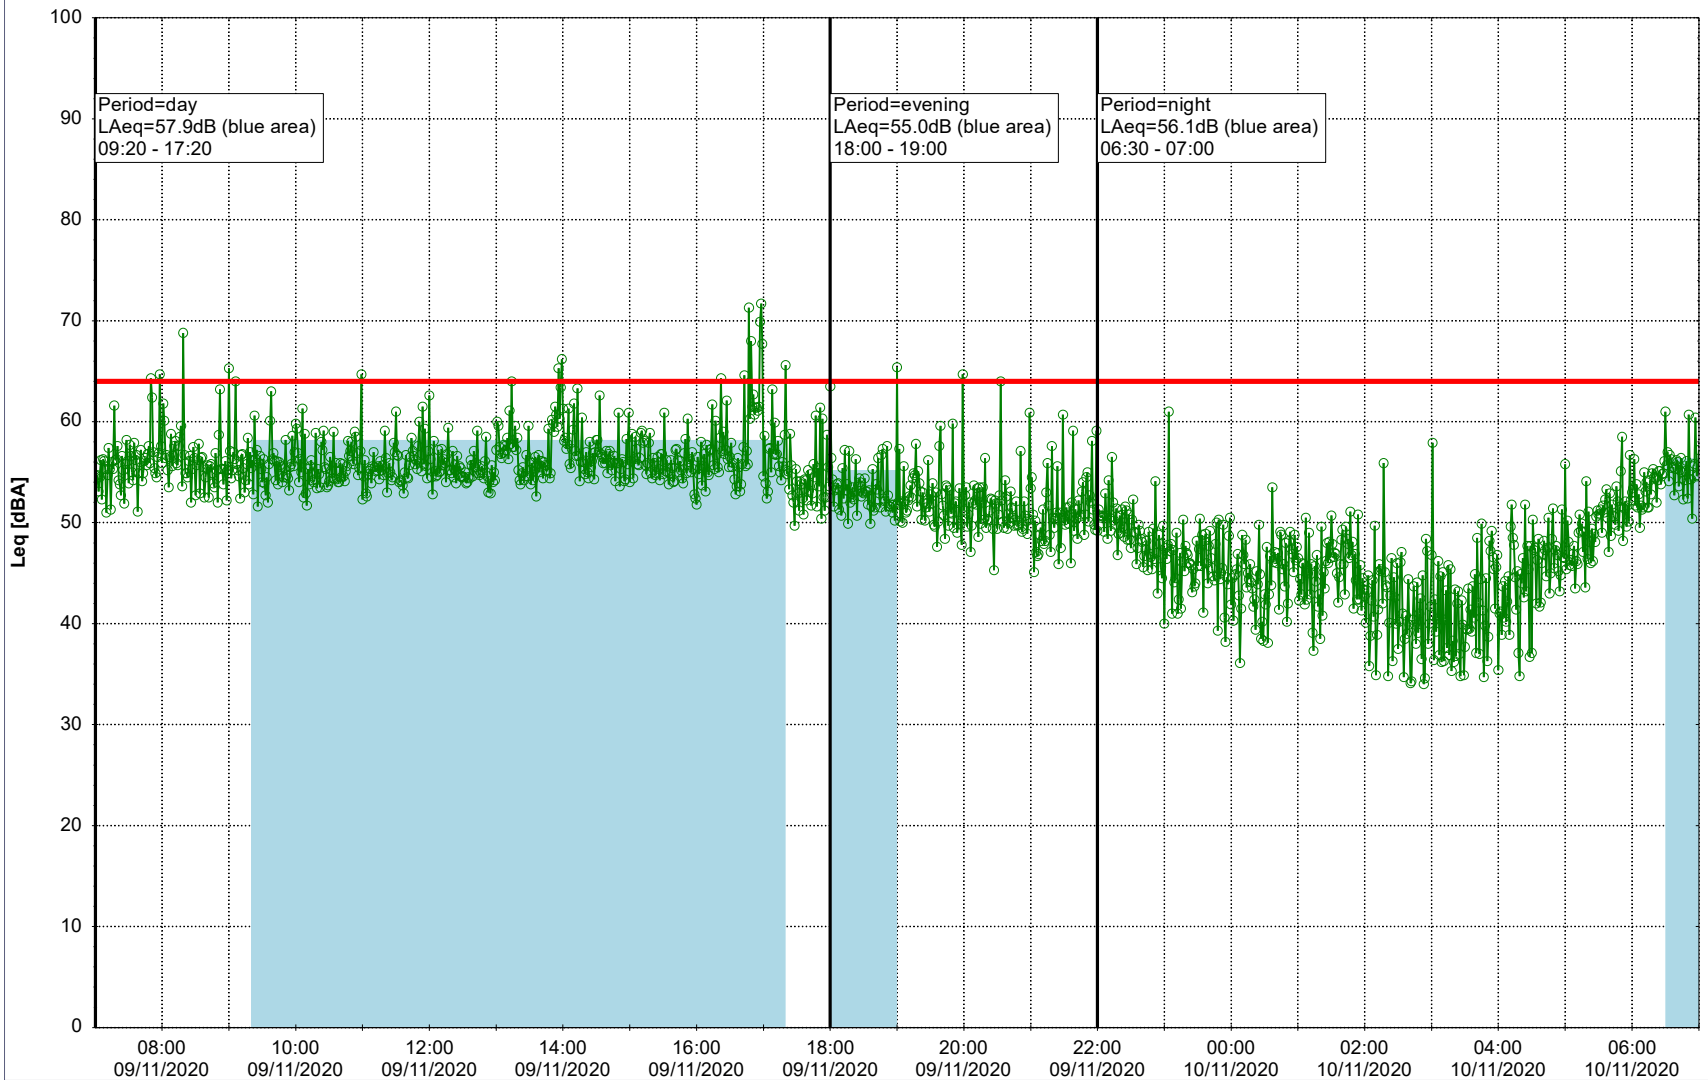

Project: Kronos Sydhavnen
Construction: Gåsebæk
Location: N-V

09/11/2020
10/11/2020

Remarks

...

Noise Time Related Diagram

○○○ GAB_NS01

Project: Kronos Sydhavnen
Construction: Gåsebæk
Location: N-V

Remarks

...

Noise Time Related Diagram

10/11/2020
11/11/2020

○○○ GAB_NS01

Project: Kronos Sydhavnen
Construction: Gåsebæk
Location: N-V

Remarks

...

Noise Time Related Diagram

11/11/2020
12/11/2020

○○○ GAB_NS01

Project: Kronos Sydhavnen
Construction: Gåsebæk
Location: N-V

12/11/2020
13/11/2020

Remarks

...

Noise Time Related Diagram

○○○ GAB_NS01

Remarks

Noise Time Related Diagram

○○○ GAB_NS01

Project: Kronos Sydhavnen
Construction: Gåsebæk
Location: N-V

15/11/2020
16/11/2020

Noise Time Related Diagram

○○○○ GAB_NS01

Remarks