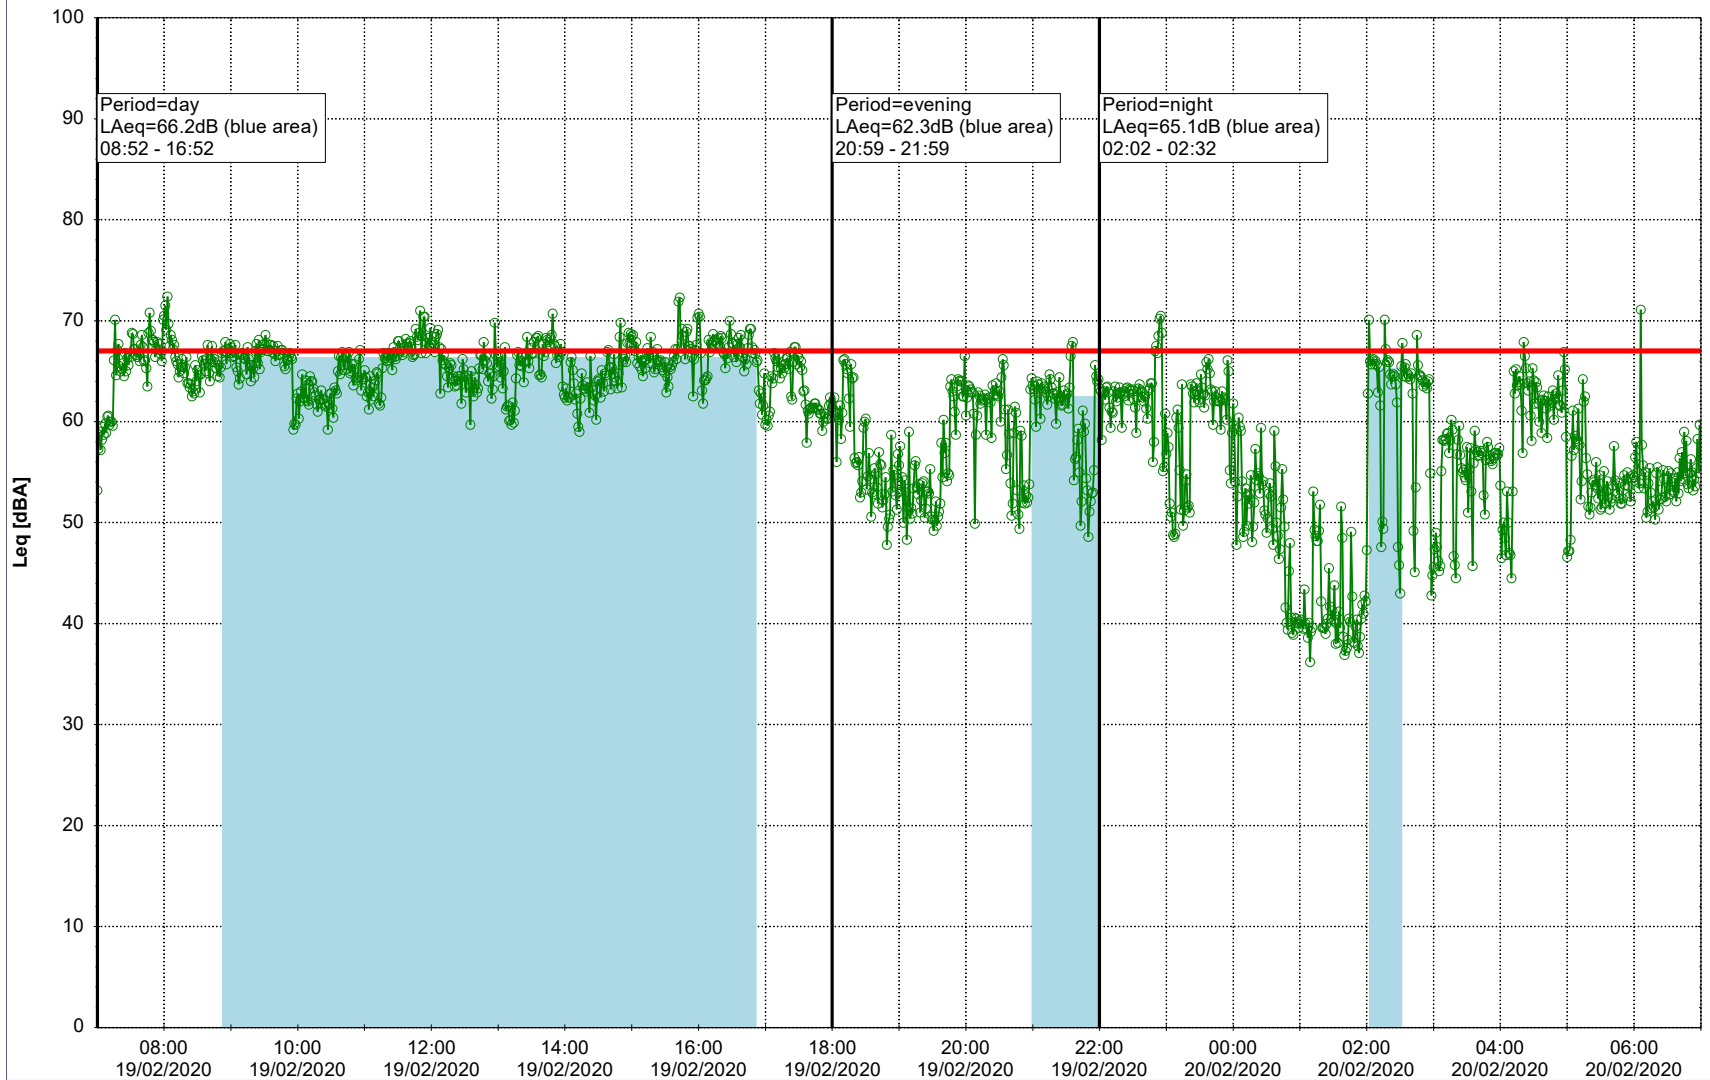

Plan View

Remarks

...

Noise Time Related Diagram

18/02/2020
19/02/2020

○ ○ ○ ○ NEL_NS01

Project: Kronos Sydhavnen
Construction: Ny Ellebjerg
Location: N-V

Plan View

Remarks

...

Noise Time Related Diagram

19/02/2020
20/02/2020

○ ○ ○ NEL_NS01

Project: Kronos Sydhavnen
Construction: Ny Ellebjerg
Location: N-V

Plan View

Remarks

...

Noise Time Related Diagram

20/02/2020
21/02/2020

○ ○ ○ ○ NEL_NS01

Project: Kronos Sydhavnen
Construction: Ny Ellebjerg
Location: N-V

Plan View

Remarks

...

22/02/2020
23/02/2020

○○○ NEL_NS01

Project: Kronos Sydhavnen
Construction: Ny Ellebjerg
Location: N-V

23/02/2020
24/02/2020

Noise Time Related Diagram

○○○ NEL_NS01

Remarks

...