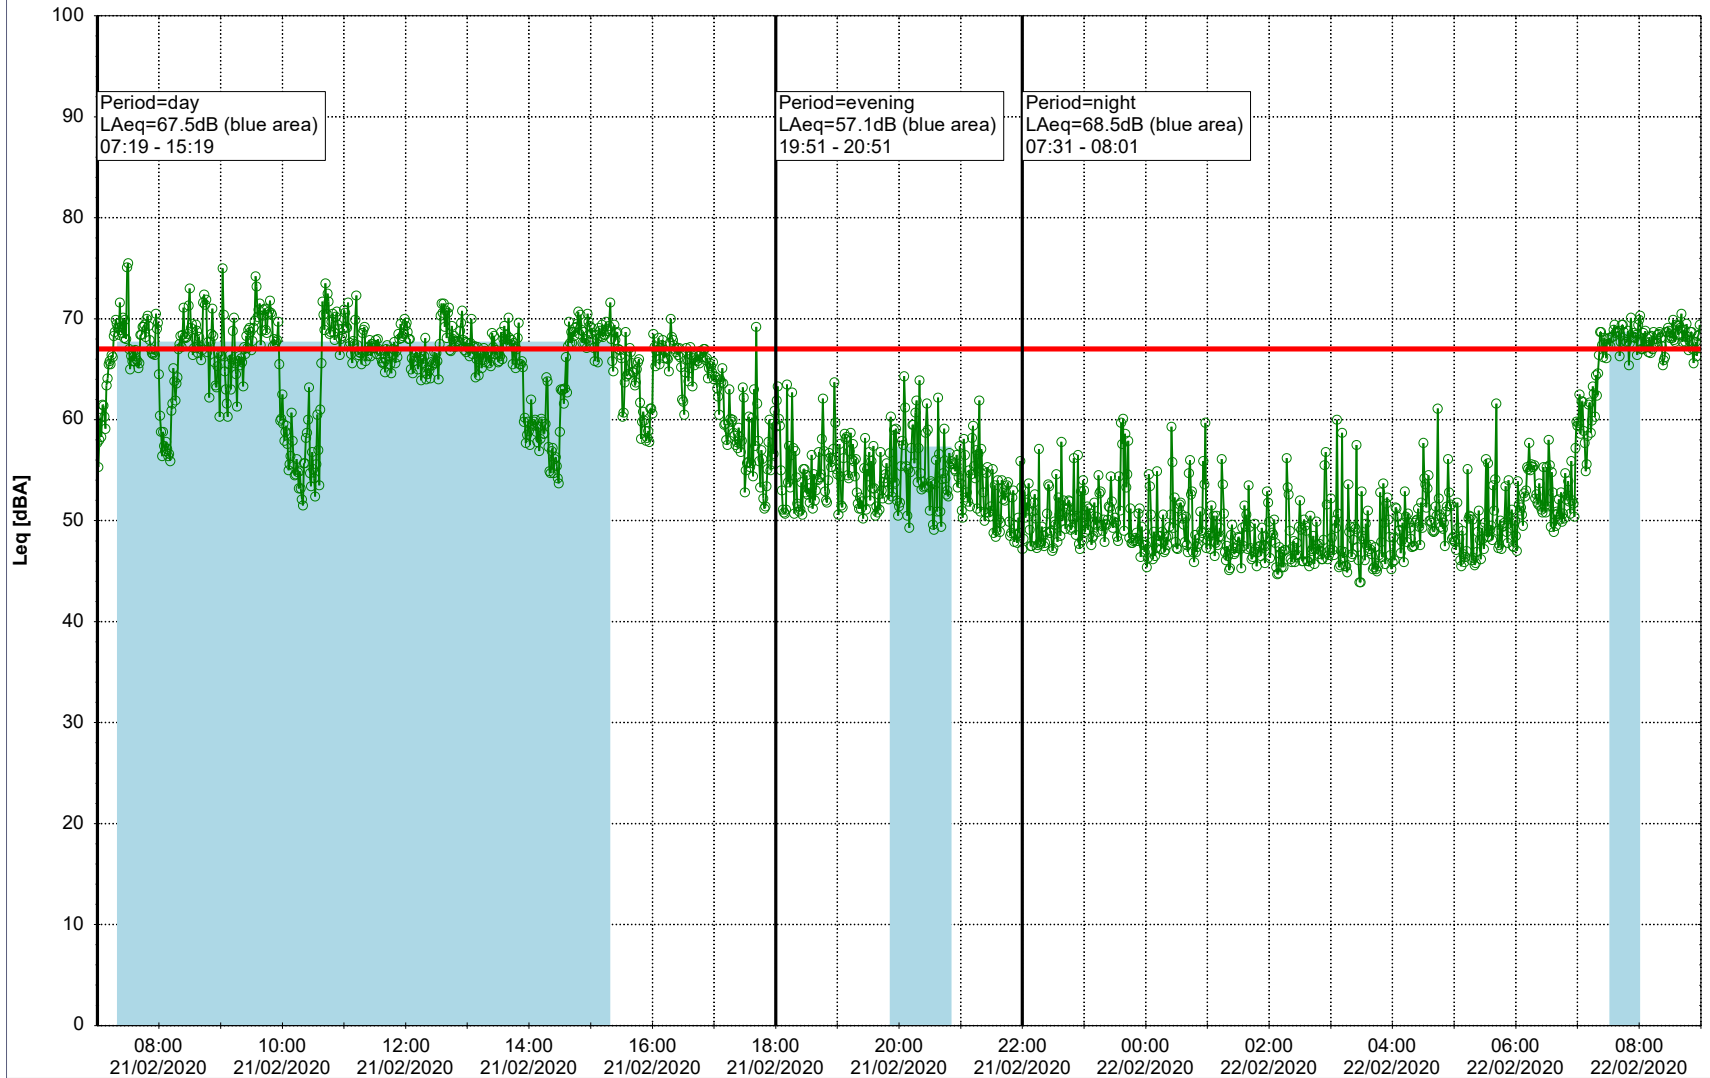

Remarks

...

Noise Time Related Diagram

19/02/2020
20/02/2020

○ ○ ○ NEL_NS01

Project: Kronos Sydhavnen
Construction: Ny Ellebjerg
Location: N-V

Plan View

Remarks

...

Noise Time Related Diagram

20/02/2020
21/02/2020

○ ○ ○ ○ NEL_NS01

Project: Kronos Sydhavnen
Construction: Ny Ellebjerg
Location: N-V

Plan View

Remarks

...

Noise Time Related Diagram

21/02/2020
22/02/2020

○ NEL_NS01

Project: Kronos Sydhavnen
Construction: Ny Ellebjerg
Location: N-V

Plan View

Remarks

...

Noise Time Related Diagram

22/02/2020
23/02/2020

○○○ NEL_NS01

Project: Kronos Sydhavnen
Construction: Ny Ellebjerg
Location: N-V

23/02/2020
24/02/2020

Noise Time Related Diagram

○○○ NEL_NS01

Remarks

...