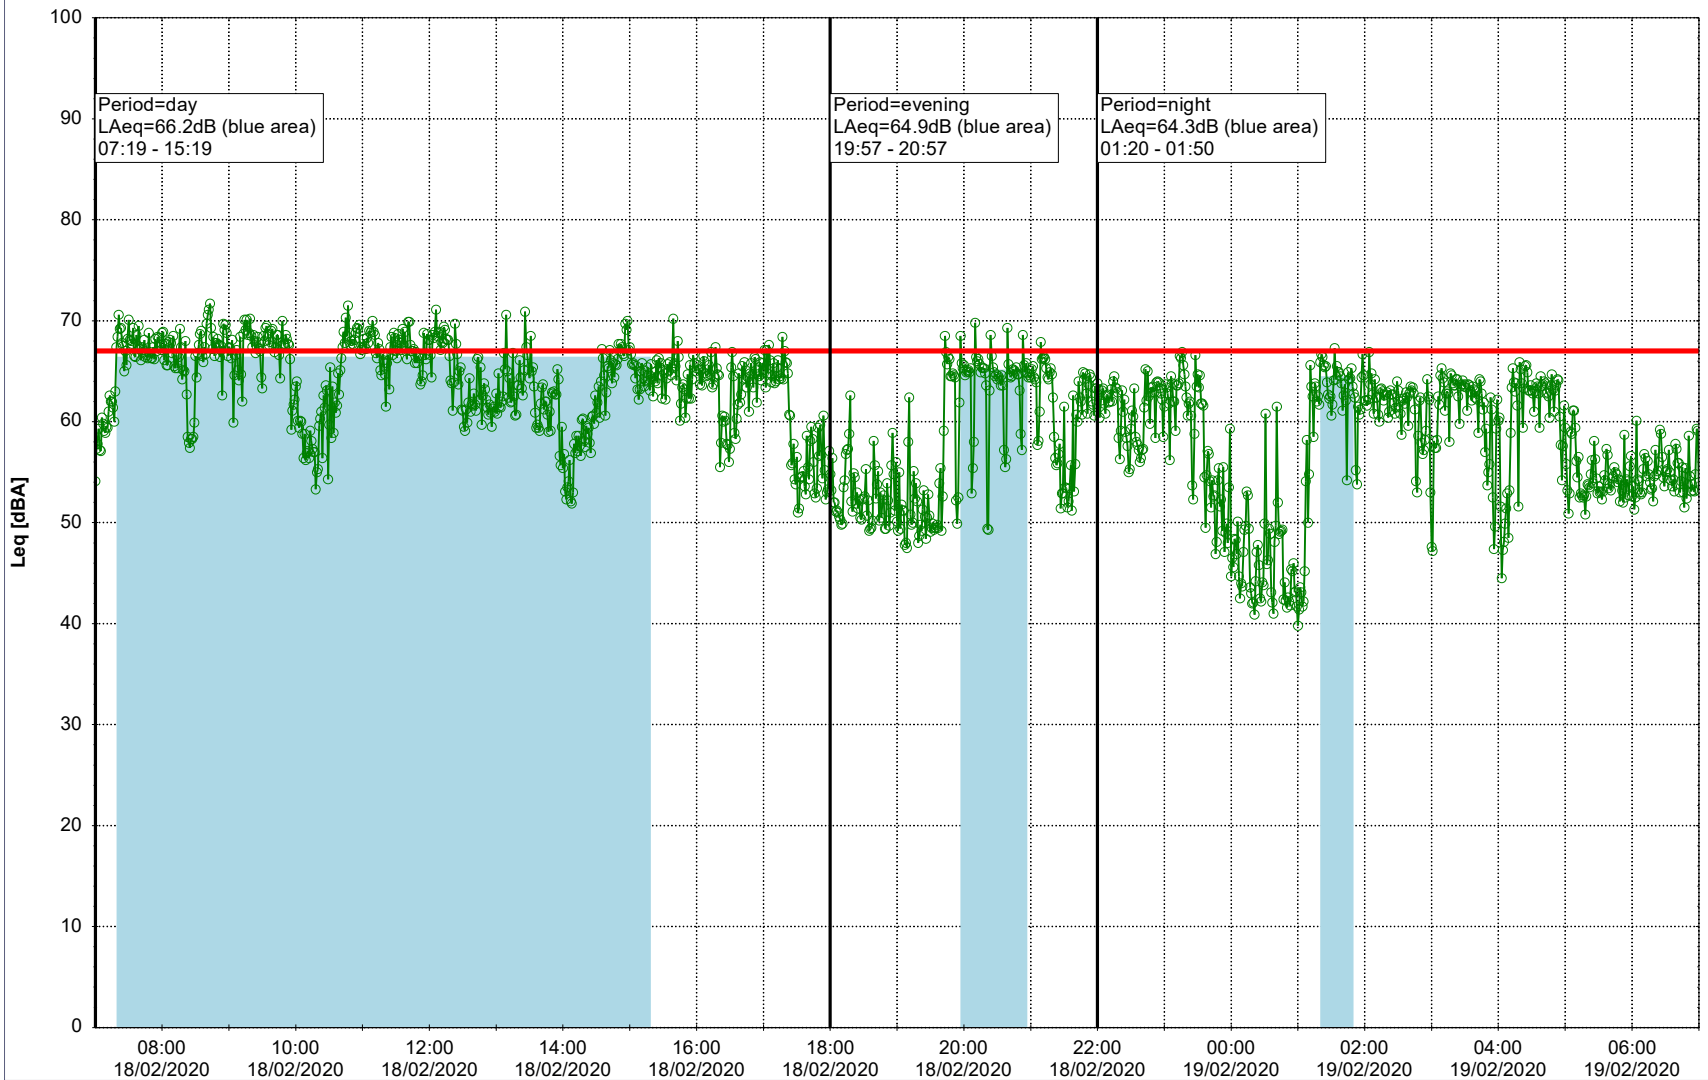

Plan View

Remarks

...

Noise Time Related Diagram

18/02/2020
19/02/2020

○ ○ ○ ○ NEL_NS01

Project: Kronos Sydhavnen
Construction: Ny Ellebjerg
Location: N-V

Plan View

Remarks

...

Noise Time Related Diagram

19/02/2020
20/02/2020

○ ○ ○ NEL_NS01

Project: Kronos Sydhavnen
Construction: Ny Ellebjerg
Location: N-V

Plan View

Remarks

Noise Time Related Diagram

21/02/2020
22/02/2020

○ NEL_NS01

Project: Kronos Sydhavnen
Construction: Ny Ellebjerg
Location: N-V

Plan View

Remarks

...

Noise Time Related Diagram

22/02/2020
23/02/2020

○○○ NEL_NS01

Project: Kronos Sydhavnen
Construction: Ny Ellebjerg
Location: N-V

23/02/2020
24/02/2020

Noise Time Related Diagram

○○○ NEL_NS01

Remarks

...