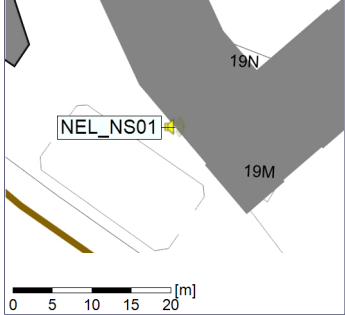

Project: Kronos Sydhavnen
Construction: Ny Ellebjerg
Location: N-V

Plan View

Remarks

...

Noise Time Related Diagram

17/02/2020
18/02/2020

○ ○ ○ ○ NEL_NS01

Project: Kronos Sydhavnen
Construction: Ny Ellebjerg
Location: N-V

Plan View

Remarks

...

Noise Time Related Diagram

18/02/2020
19/02/2020

○ ○ ○ ○ NEL_NS01

Project: Kronos Sydhavnen
Construction: Ny Ellebjerg
Location: N-V

Plan View

22/02/2020
23/02/2020

○○○ NEL_NS01

Project: Kronos Sydhavnen
Construction: Ny Ellebjerg
Location: N-V

23/02/2020
24/02/2020

Noise Time Related Diagram

○○○ NEL_NS01

Remarks

...