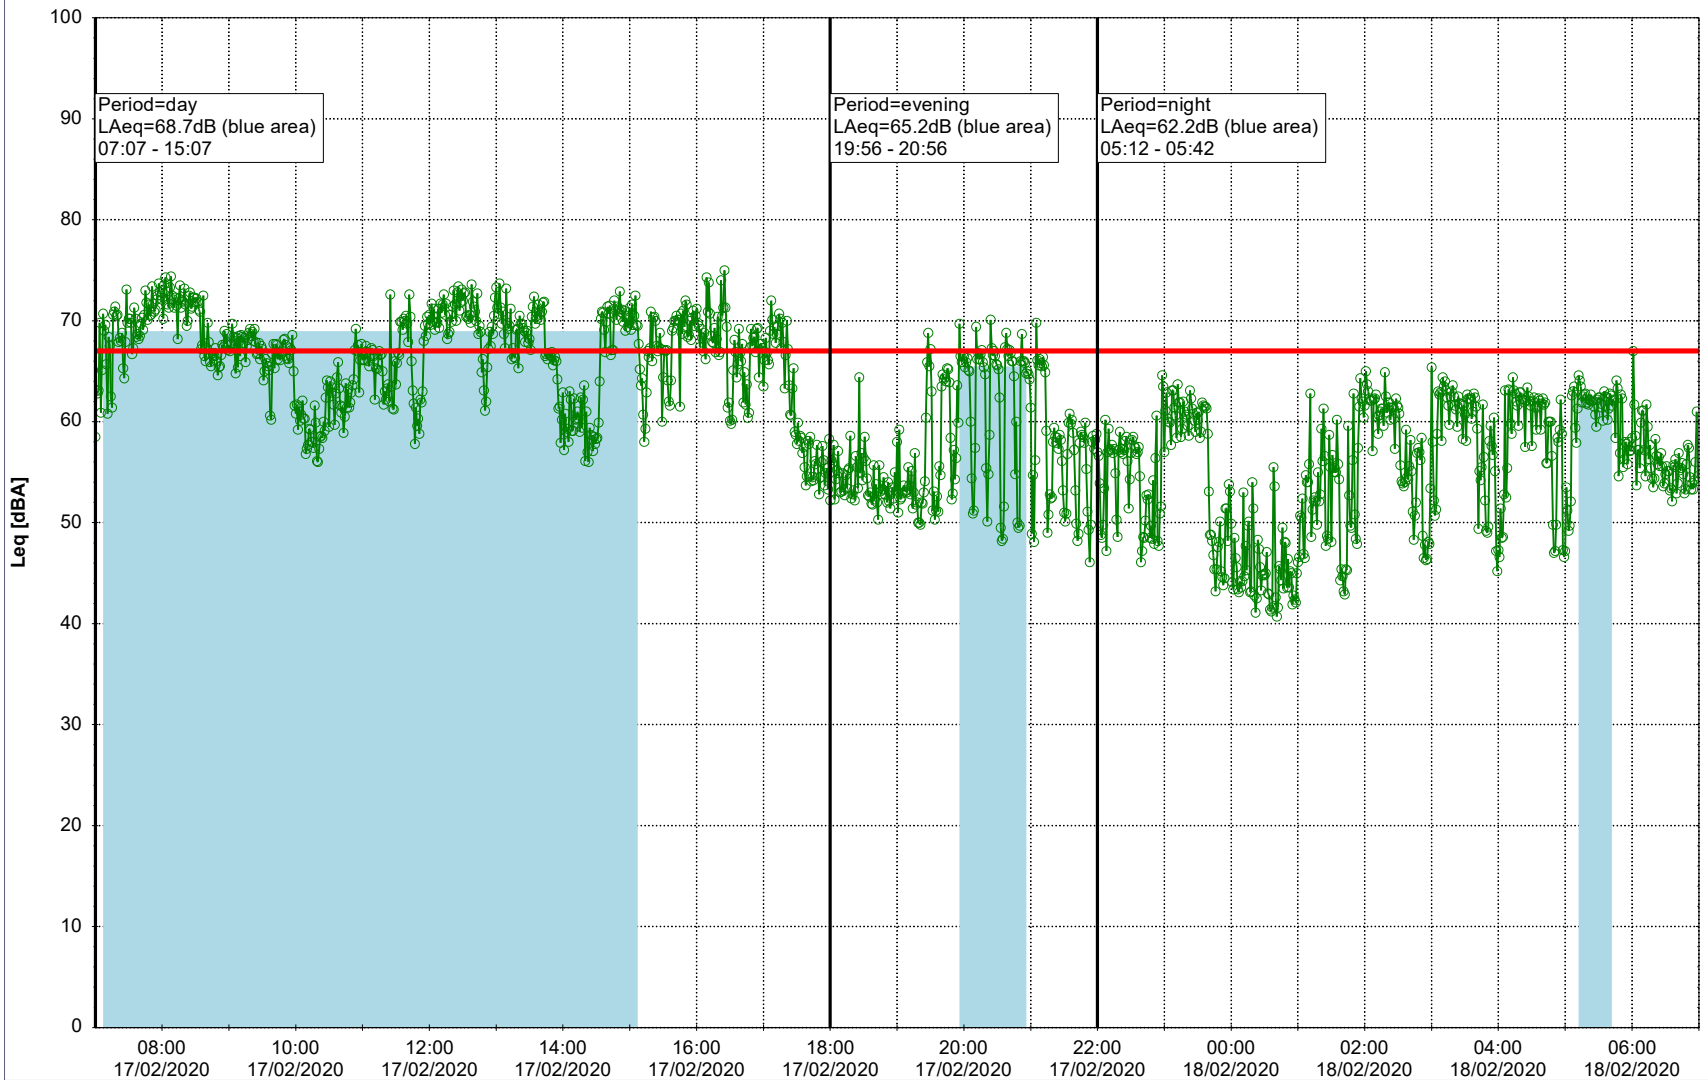

Project: Kronos Sydhavnen
Construction: Ny Ellebjerg
Location: N-V

Plan View

Remarks

...

Noise Time Related Diagram

17/02/2020
18/02/2020

○ ○ ○ ○ NEL_NS01

Project: Kronos Sydhavnen
Construction: Ny Ellebjerg
Location: N-V

Plan View

Remarks

...

Noise Time Related Diagram

18/02/2020
19/02/2020

○ ○ ○ ○ NEL_NS01

Project: Kronos Sydhavnen
Construction: Ny Ellebjerg
Location: N-V

Plan View

Remarks

...

Noise Time Related Diagram

19/02/2020
20/02/2020

○ ○ ○ NEL_NS01

Project: Kronos Sydhavnen
Construction: Ny Ellebjerg
Location: N-V

Plan View

Remarks

22/02/2020
23/02/2020

○○○ NEL_NS01

Project: Kronos Sydhavnen
Construction: Ny Ellebjerg
Location: N-V

23/02/2020
24/02/2020

Noise Time Related Diagram

○○○ NEL_NS01

Remarks

...