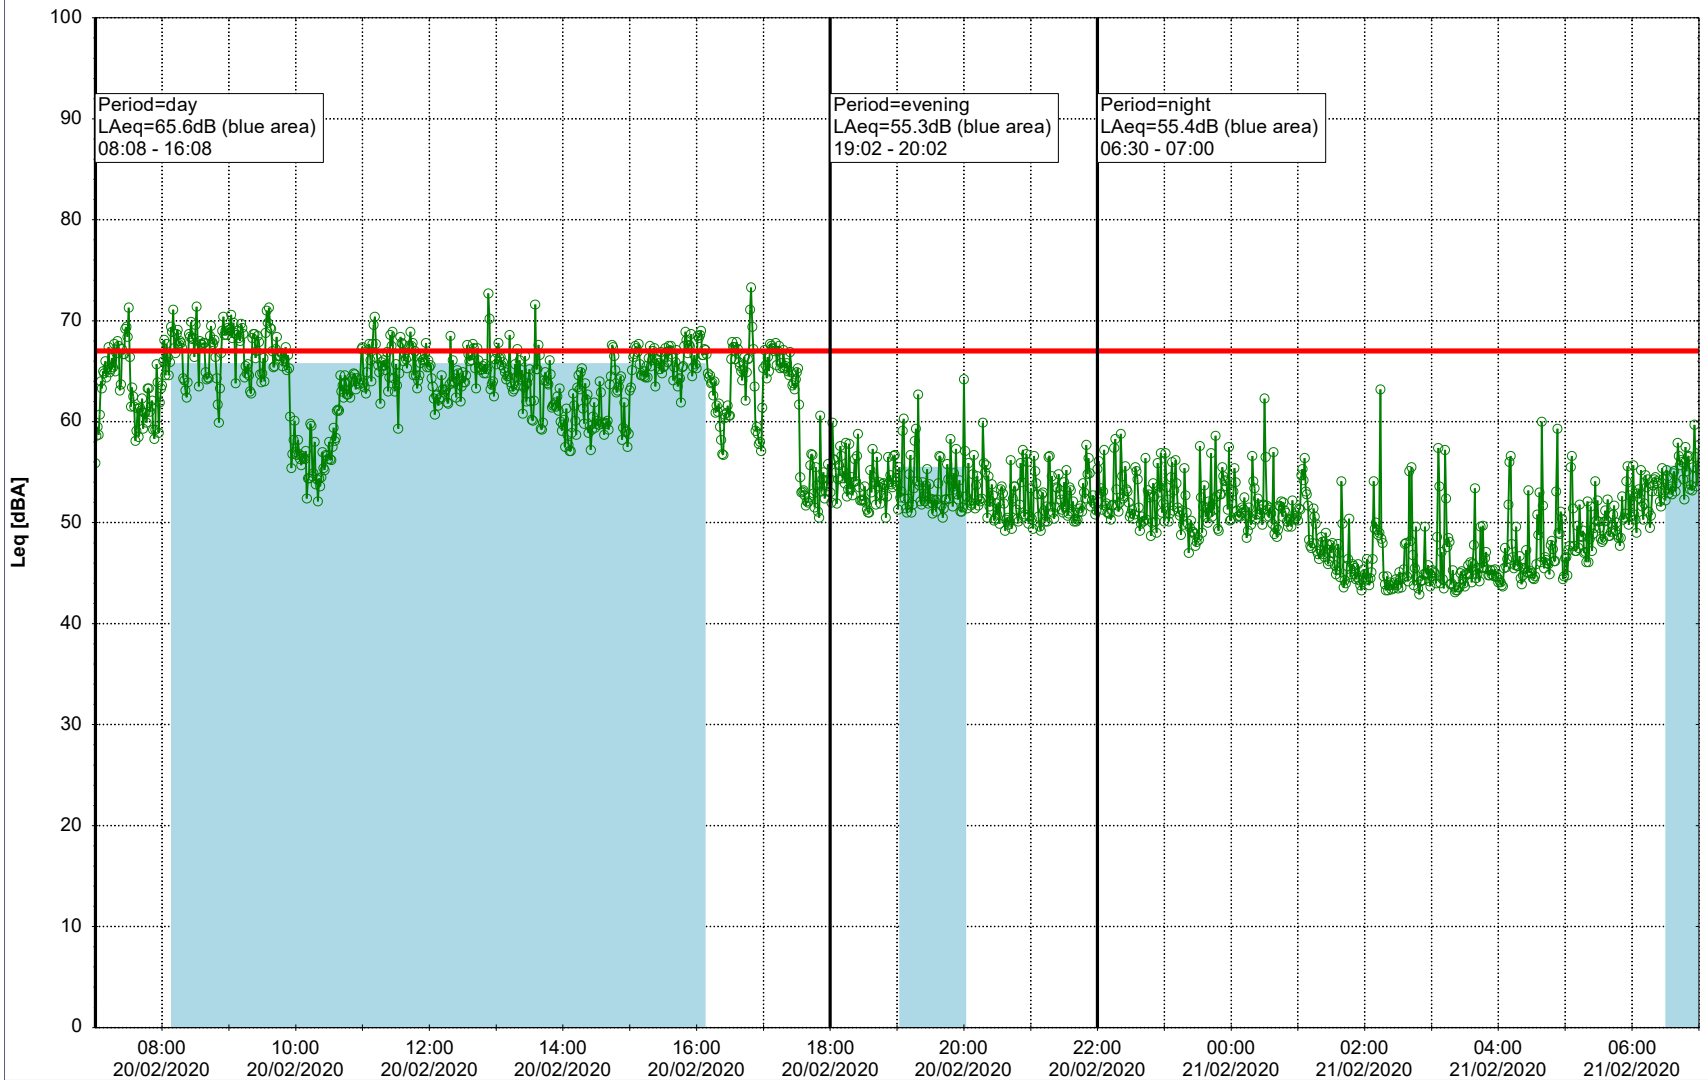

Remarks

...

Noise Time Related Diagram

19/02/2020
20/02/2020

○ ○ ○ NEL_NS01

Project: Kronos Sydhavnen
Construction: Ny Ellebjerg
Location: N-V

Plan View

Remarks

...

Noise Time Related Diagram

20/02/2020
21/02/2020

○ ○ ○ ○ NEL_NS01

Project: Kronos Sydhavnen
Construction: Ny Ellebjerg
Location: N-V

Plan View

Remarks

...

Noise Time Related Diagram

21/02/2020
22/02/2020

○ NEL_NS01

Project: Kronos Sydhavnen
Construction: Ny Ellebjerg
Location: N-V

Plan View

Remarks

...

Noise Time Related Diagram

22/02/2020
23/02/2020

○○○ NEL_NS01

Project: Kronos Sydhavnen
Construction: Ny Ellebjerg
Location: N-V

23/02/2020
24/02/2020

Noise Time Related Diagram

○○○ NEL_NS01

Remarks

...