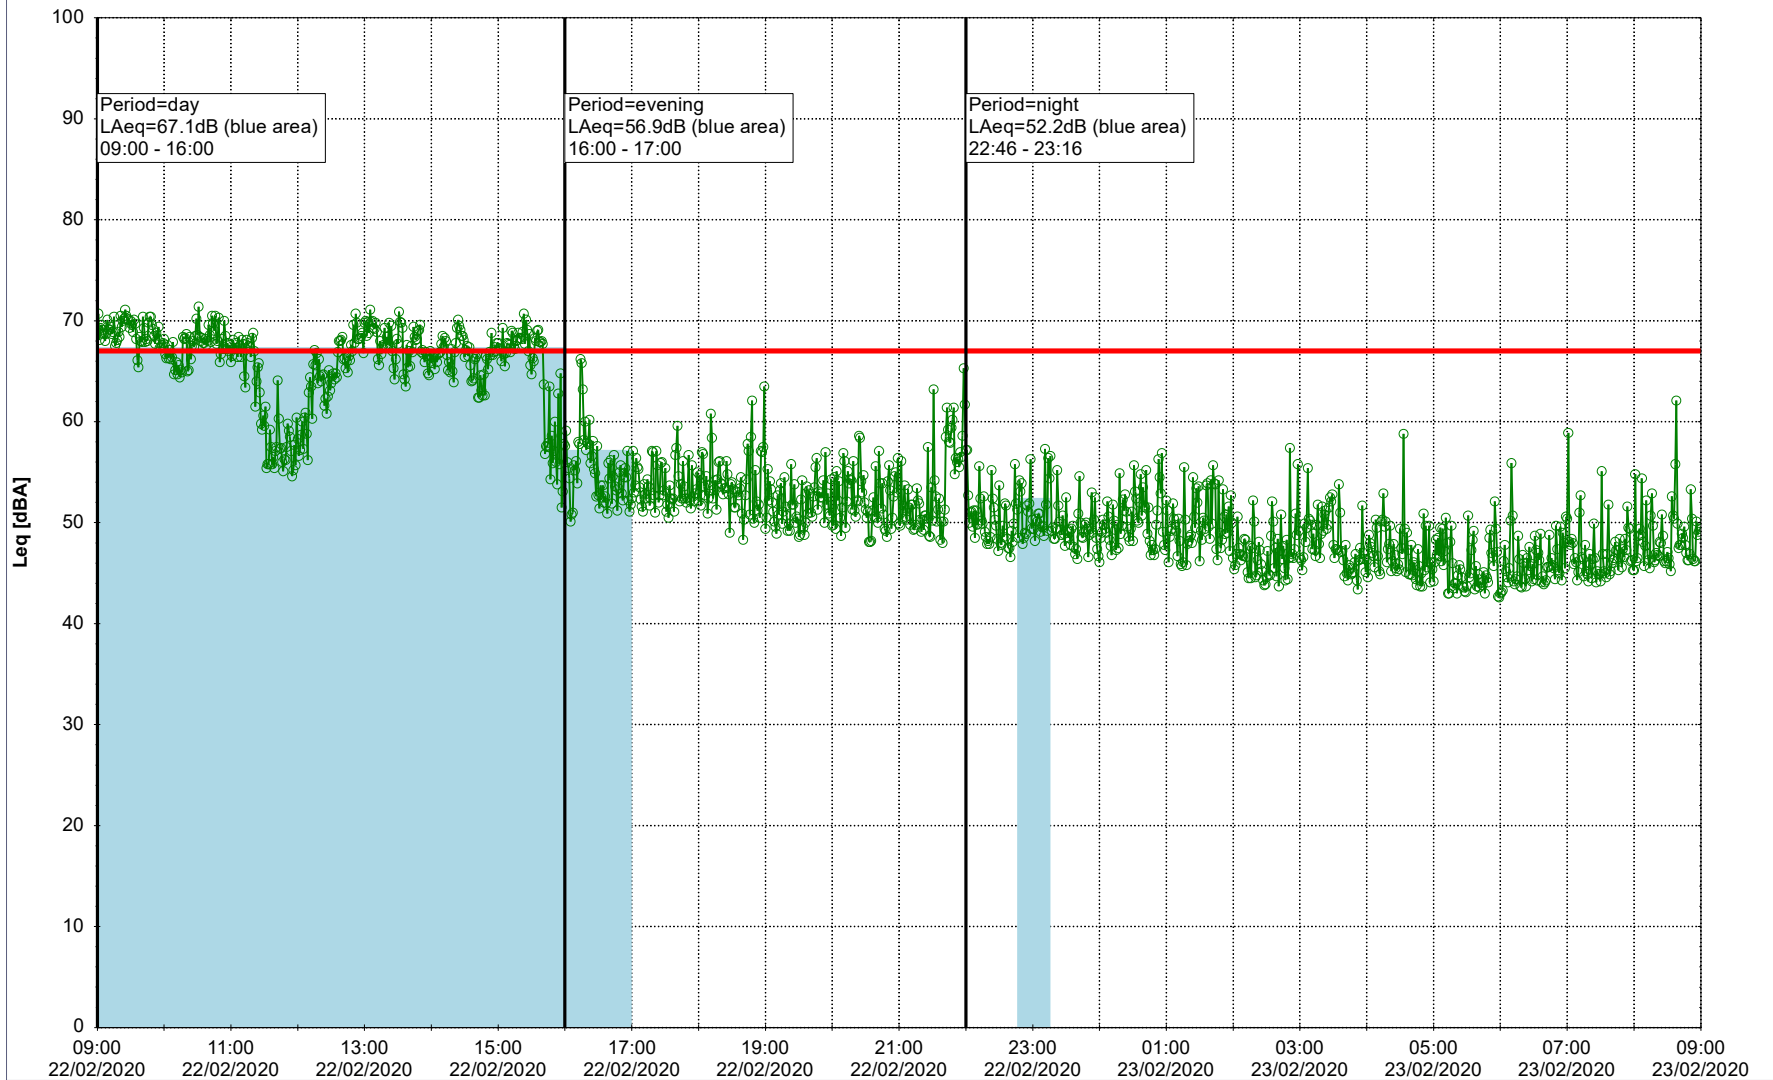

...

Noise Time Related Diagram

20/02/2020
21/02/2020

○ ○ ○ ○ NEL_NS01

Project: Kronos Sydhavnen
Construction: Ny Ellebjerg
Location: N-V

Plan View

Remarks

...

Noise Time Related Diagram

21/02/2020
22/02/2020

○ NEL_NS01

Project: Kronos Sydhavnen
Construction: Ny Ellebjerg
Location: N-V

Plan View

Remarks

...

Noise Time Related Diagram

22/02/2020
23/02/2020

○○○ NEL_NS01

Project: Kronos Sydhavnen
Construction: Ny Ellebjerg
Location: N-V

23/02/2020
24/02/2020

Noise Time Related Diagram

○○○ NEL_NS01

Remarks

...