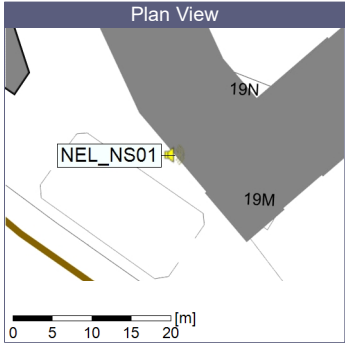

22/02/2020
23/02/2020

○○○ NEL_NS01

Project: Kronos Sydhavnen
Construction: Ny Ellebjerg
Location: N-V

23/02/2020
24/02/2020

Noise Time Related Diagram

○○○ NEL_NS01

Remarks

...