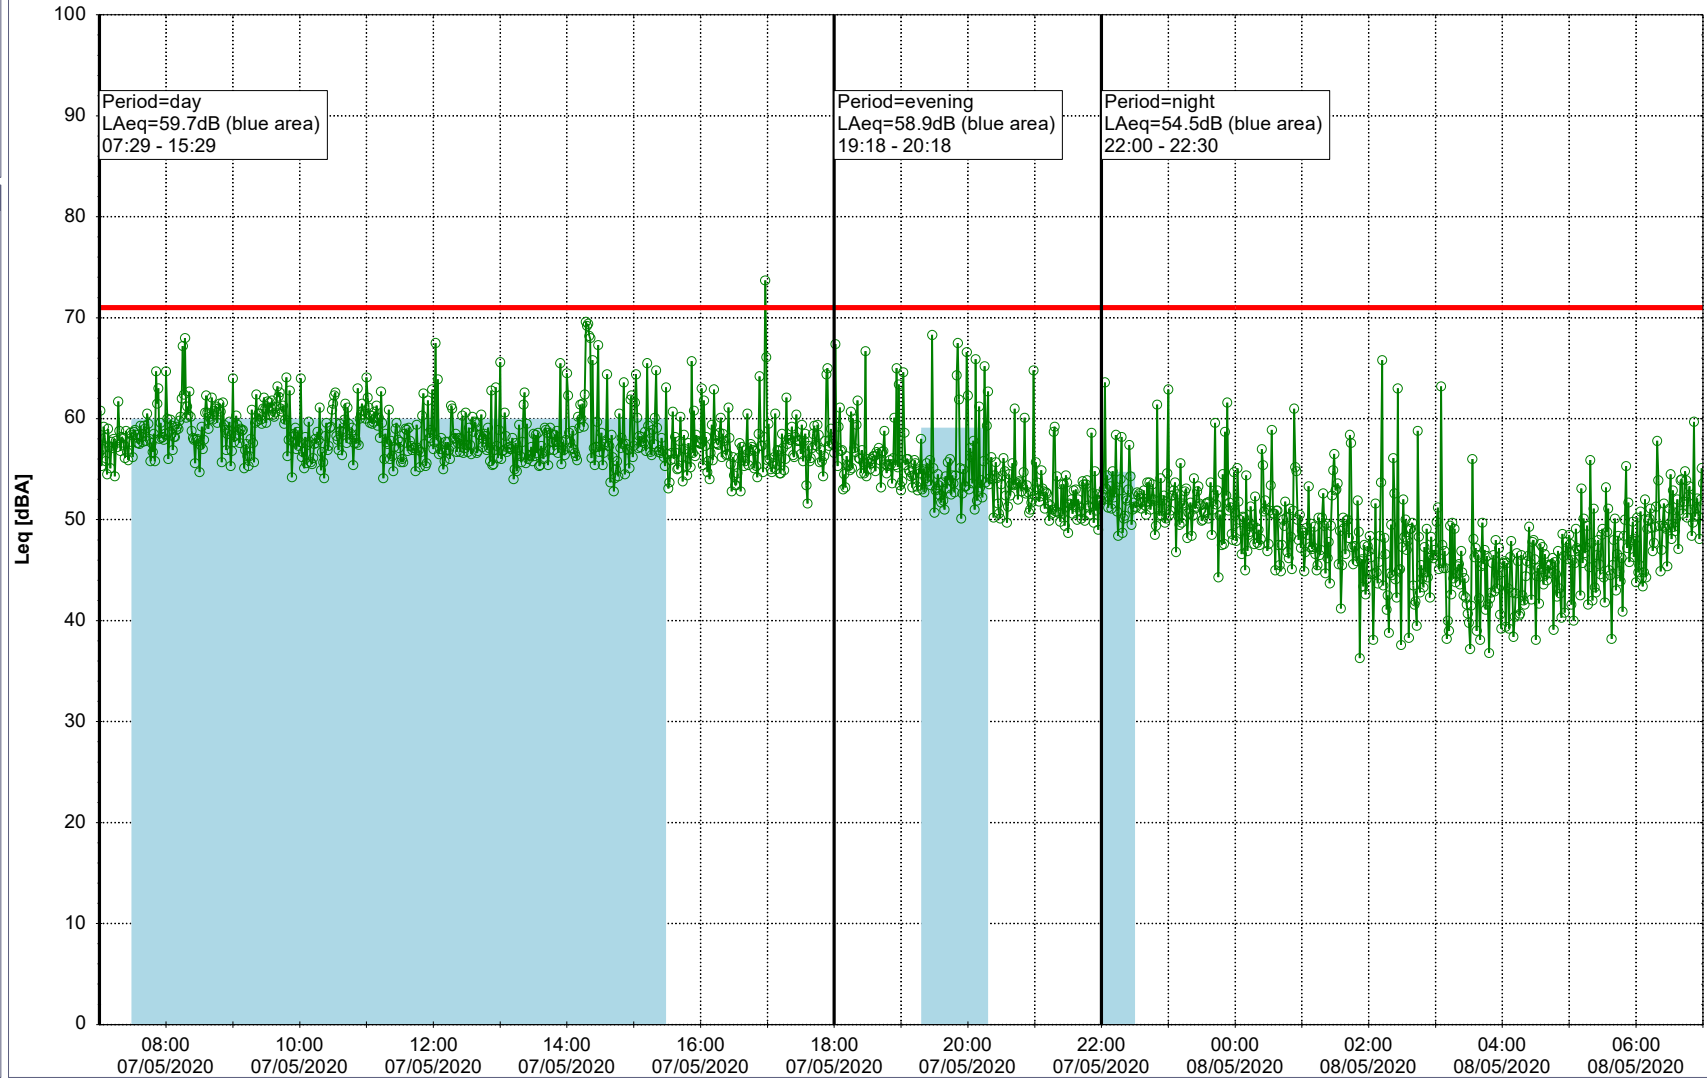

Noise Time Related Diagram

○○○ GAB_NS01

Project: Kronos Sydhavnen
Construction: Gåsebæk
Location: N-V

07/05/2020
08/05/2020

Remarks

...

Noise Time Related Diagram

○○○ GAB_NS01

Project: Kronos Sydhavnen
Construction: Gåsebæk
Location: N-V

08/05/2020
09/05/2020

Remarks

...

Noise Time Related Diagram

○○○○ GAB_NS01

Project: Kronos Sydhavnen
Construction: Gåsebæk
Location: N-V

Remarks

...

Noise Time Related Diagram

09/05/2020
10/05/2020

○○○○ GAB_NS01

Project: Kronos Sydhavnen
Construction: Gåsebæk
Location: N-V

10/05/2020
11/05/2020

Noise Time Related Diagram

○○○ GAB_NS01