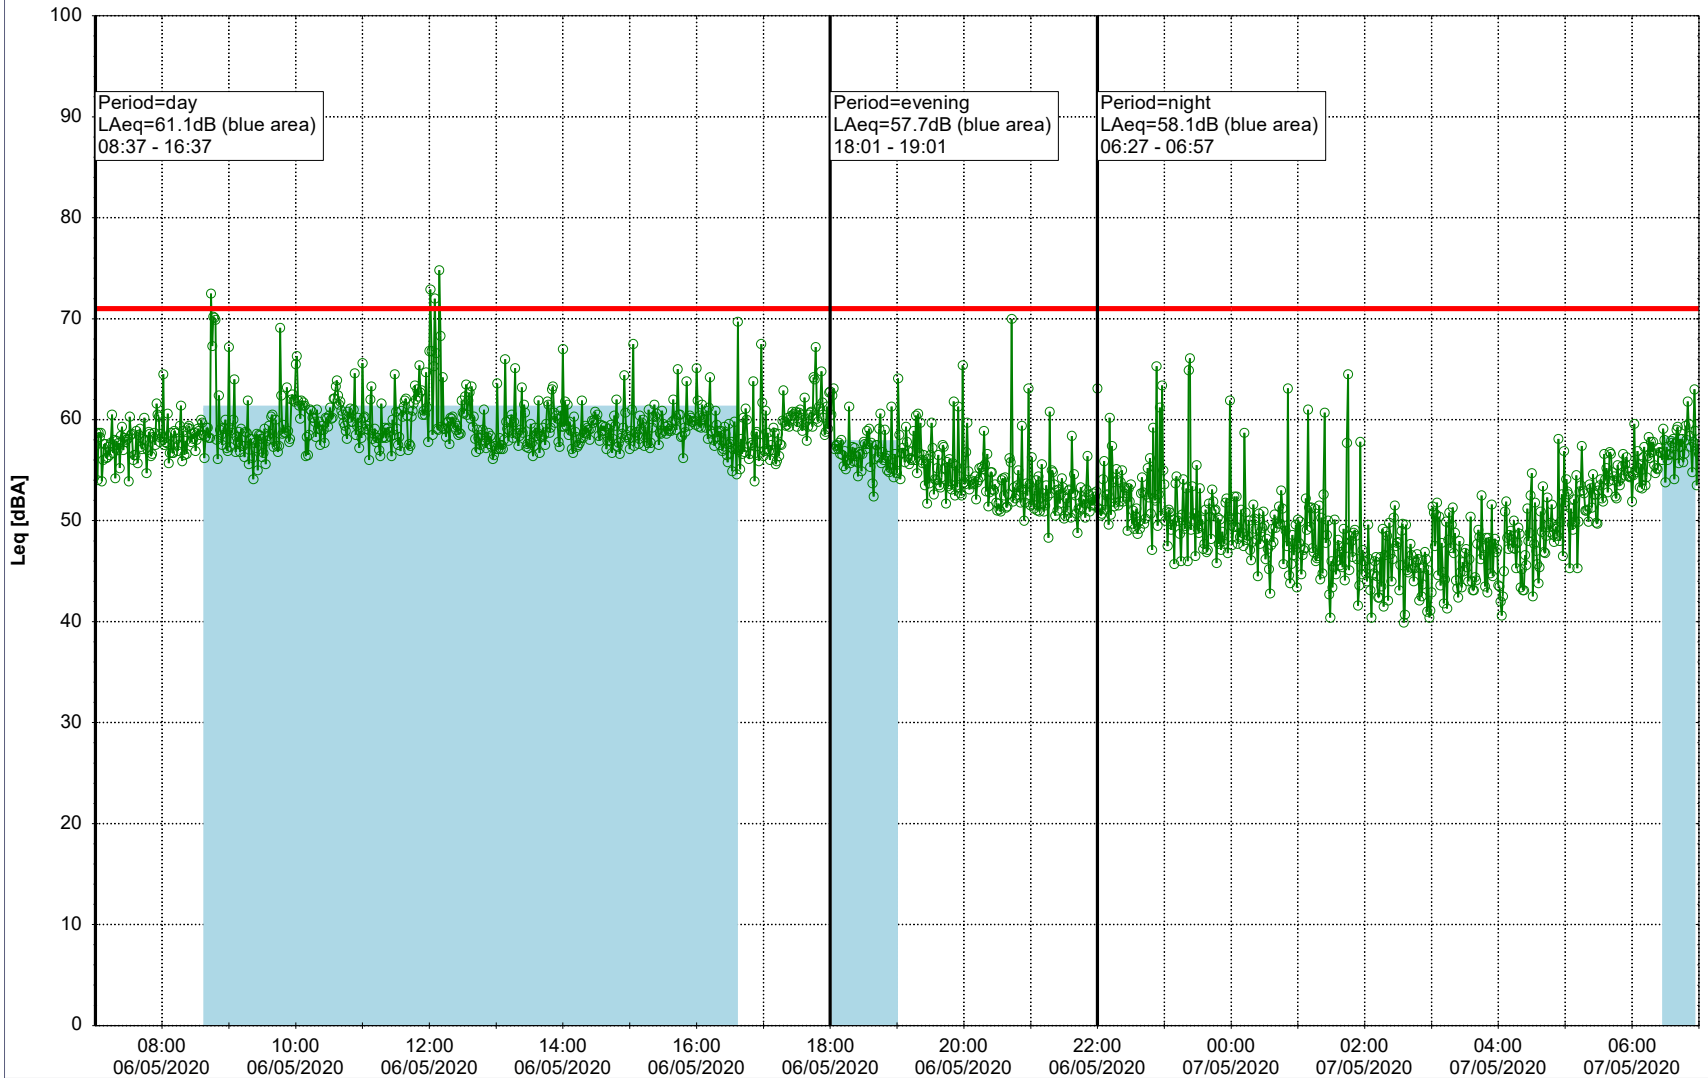

Remarks

...

Noise Time Related Diagram

○○○ GAB_NS01

Project: Kronos Sydhavnen
Construction: Gåsebæk
Location: N-V

06/05/2020
07/05/2020

Remarks

...

Noise Time Related Diagram

○○○ GAB_NS01

Project: Kronos Sydhavnen
Construction: Gåsebæk
Location: N-V

07/05/2020
08/05/2020

Remarks

...

Noise Time Related Diagram

○○○ GAB_NS01

Project: Kronos Sydhavnen
Construction: Gåsebæk
Location: N-V

08/05/2020
09/05/2020

Remarks

...

Noise Time Related Diagram

○○○○ GAB_NS01

Project: Kronos Sydhavnen
Construction: Gåsebæk
Location: N-V

Remarks

...

Noise Time Related Diagram

09/05/2020
10/05/2020

○○○○ GAB_NS01

Project: Kronos Sydhavnen
Construction: Gåsebæk
Location: N-V

10/05/2020
11/05/2020

Noise Time Related Diagram

○○○ GAB_NS01