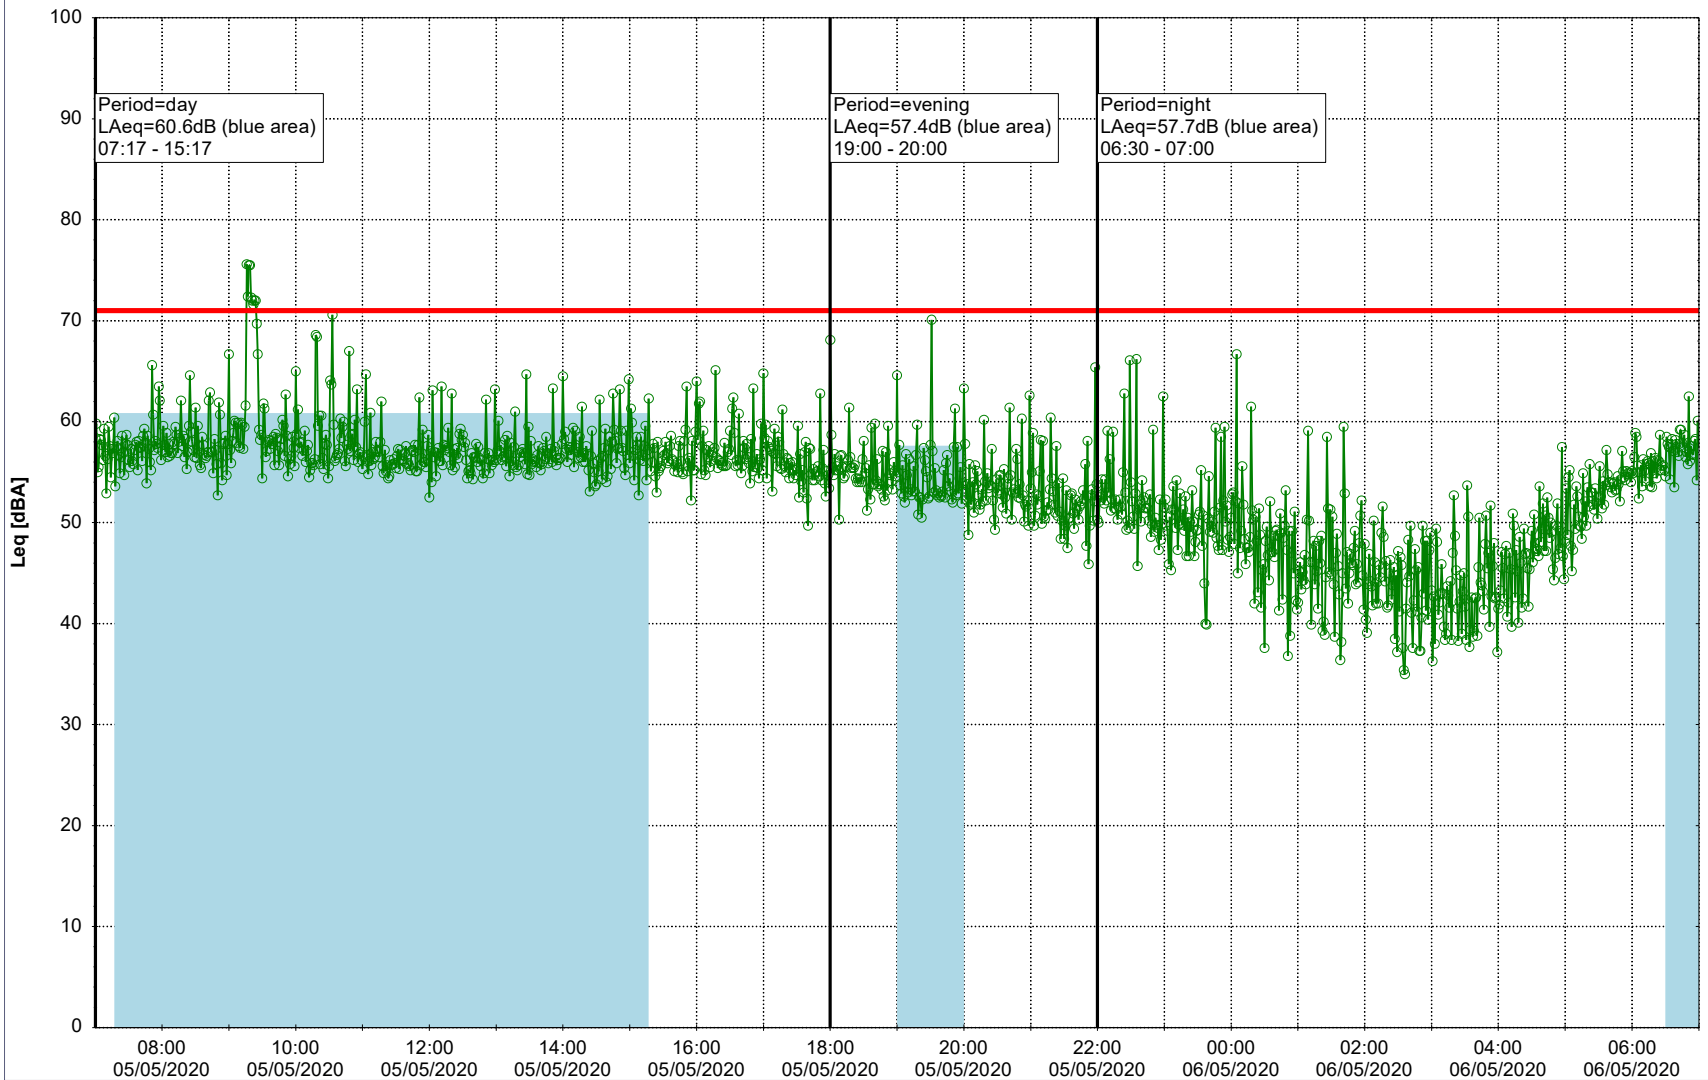

Noise Time Related Diagram

○○○ GAB_NS01