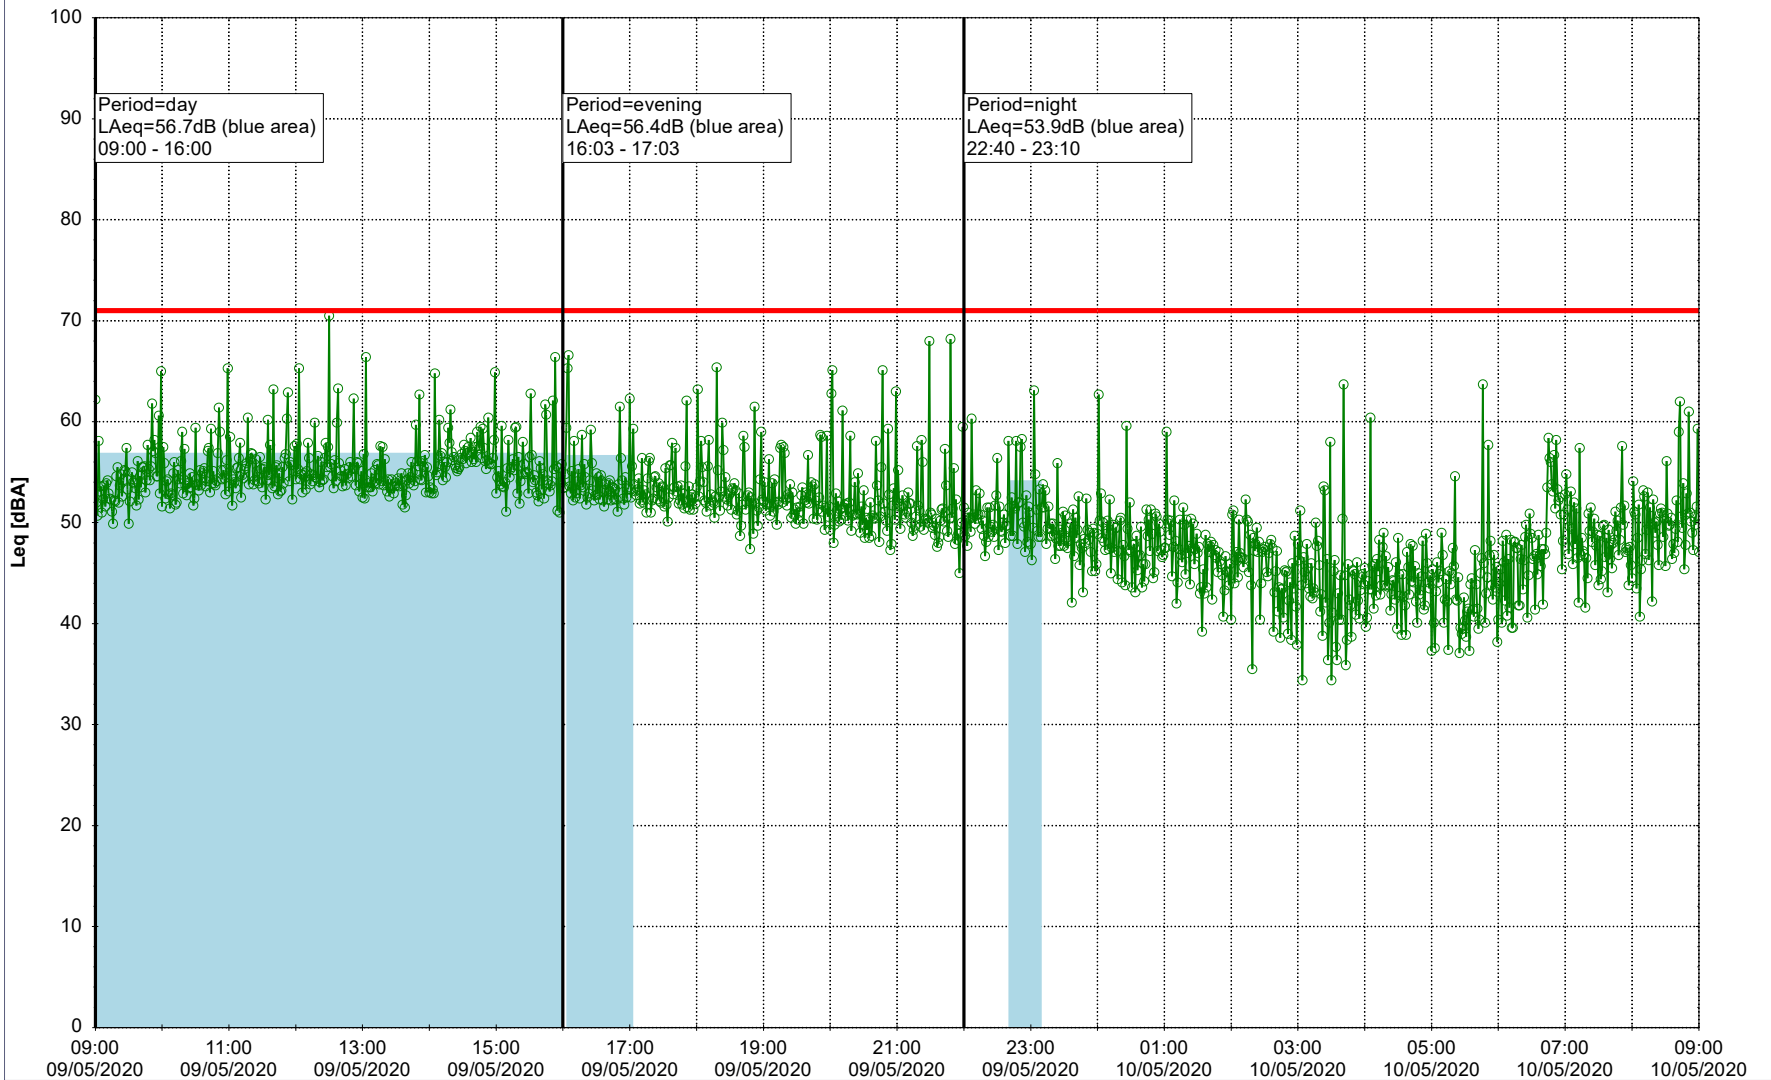

Project: Kronos Sydhavnen
Construction: Gåsebæk
Location: N-V

08/05/2020
09/05/2020

Remarks

...

Noise Time Related Diagram

○○○○ GAB_NS01

Project: Kronos Sydhavnen
Construction: Gåsebæk
Location: N-V

Remarks

...

Noise Time Related Diagram

09/05/2020
10/05/2020

○○○○ GAB_NS01

Project: Kronos Sydhavnen
Construction: Gåsebæk
Location: N-V

10/05/2020
11/05/2020

Noise Time Related Diagram

○○○ GAB_NS01