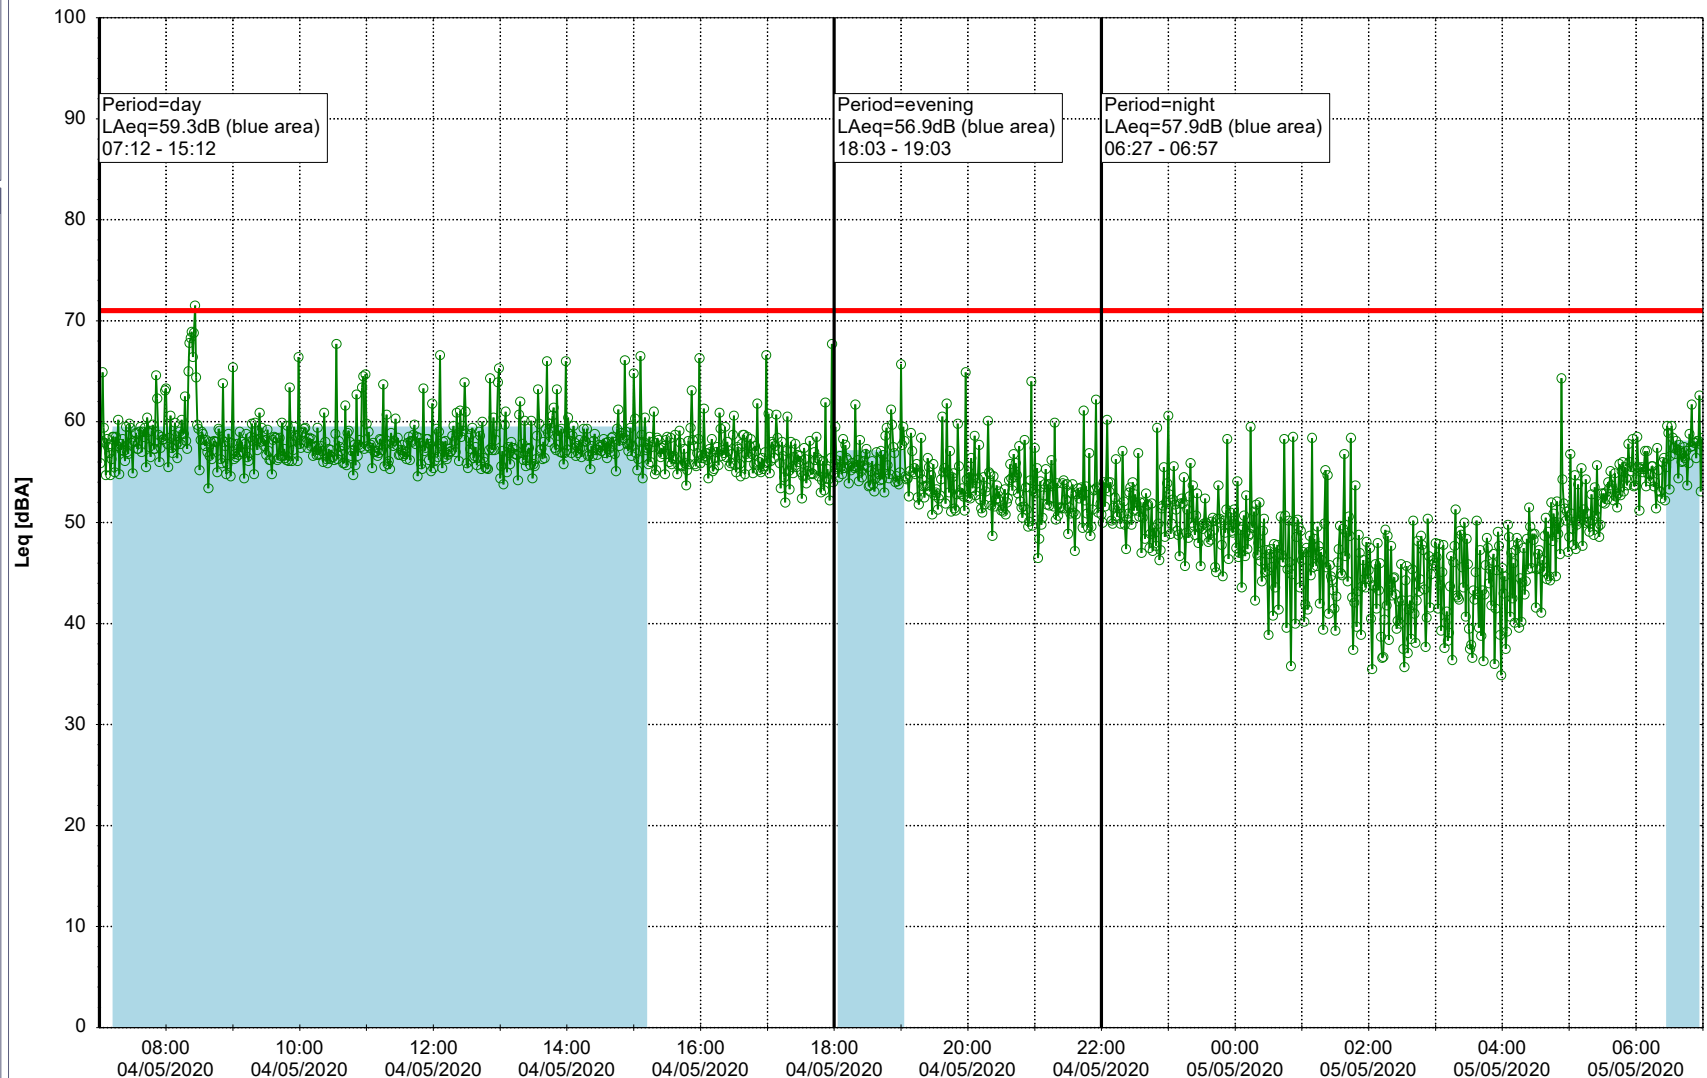

Noise Time Related Diagram

○○○ GAB_NS01