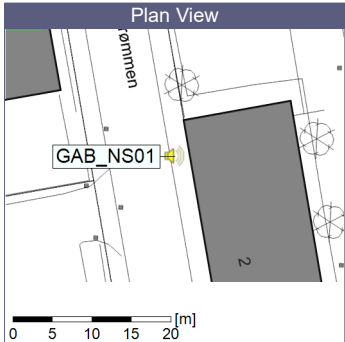

Noise Time Related Diagram

○○○ GAB_NS01

Project: Kronos Sydhavnen
Construction: Gåsebæk
Location: N-V

07/05/2020
08/05/2020

Remarks

...

Noise Time Related Diagram

○○○ GAB_NS01