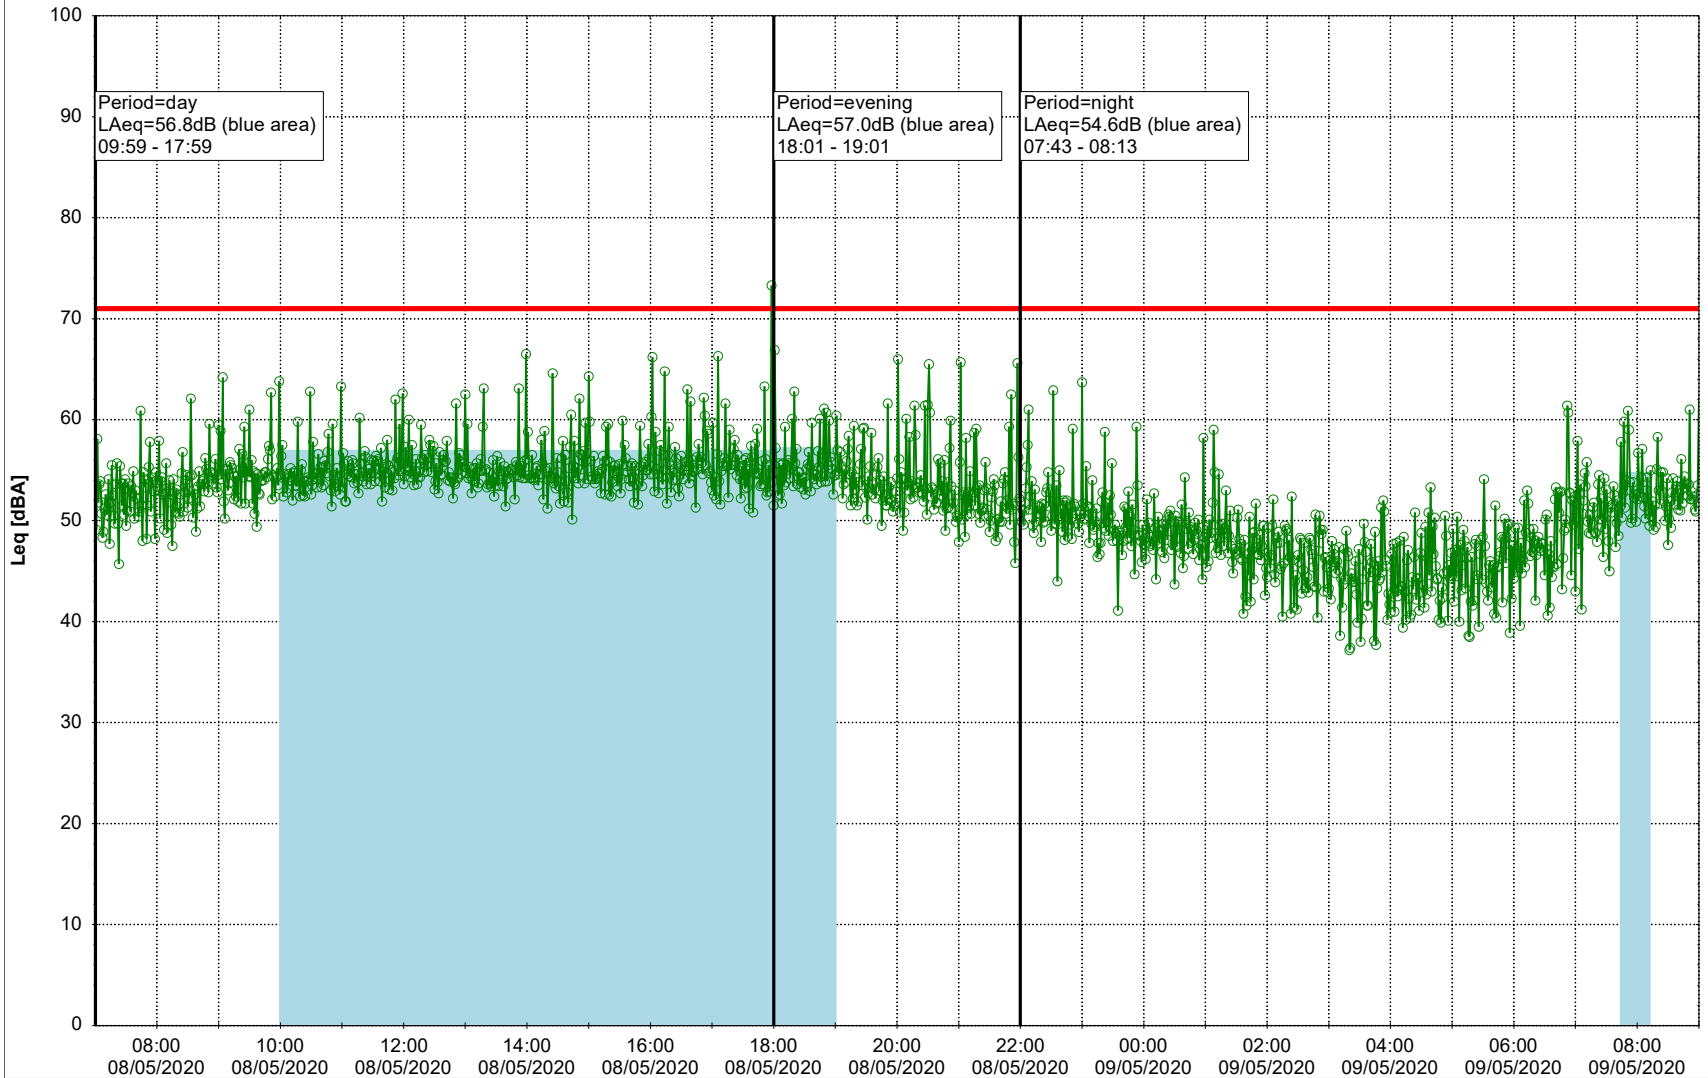

Project: Kronos Sydhavnen
Construction: Gåsebæk
Location: N-V

08/05/2020
09/05/2020

Remarks

...

Noise Time Related Diagram

○○○○ GAB_NS01

Project: Kronos Sydhavnen
Construction: Gåsebæk
Location: N-V

Remarks

...

Noise Time Related Diagram

09/05/2020
10/05/2020

○○○○ GAB_NS01

Project: Kronos Sydhavnen
Construction: Gåsebæk
Location: N-V

10/05/2020
11/05/2020

Noise Time Related Diagram

○○○ GAB_NS01