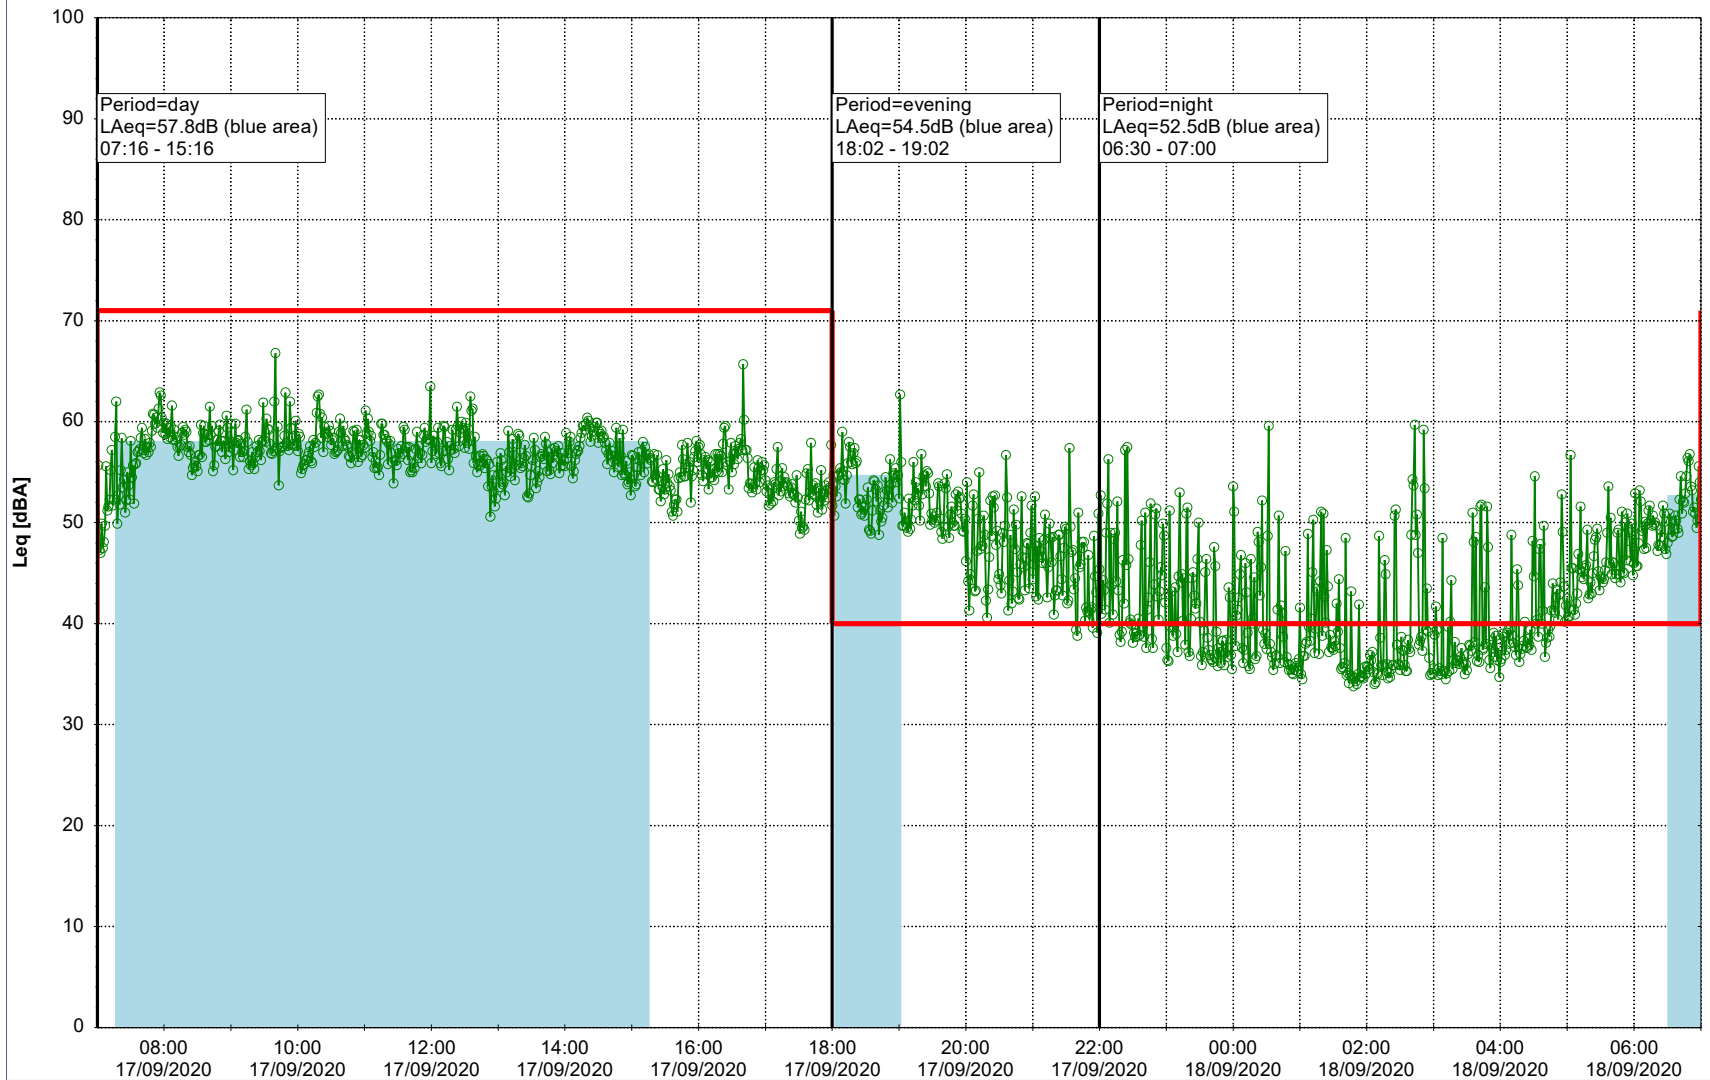

### Noise Time Related Diagram

16/09/2020  
17/09/2020

○ ○ ○ ○ NEL\_NS01

**Project:** Kronos Sydhavnen  
**Construction:** Ny Ellebjerg  
**Location:** N-V

Plan View

Remarks

...

### Noise Time Related Diagram

17/09/2020  
18/09/2020

○ ○ ○ ○ NEL\_NS01

Project: Kronos Sydhavnen  
Construction: Ny Ellebjerg  
Location: N-V

Plan View

Remarks

...

### Noise Time Related Diagram

18/09/2020  
19/09/2020

○○○○ NEL\_NS01

Project: Kronos Sydhavnen  
Construction: Ny Ellebjerg  
Location: N-V

Plan View

Remarks

...

### Noise Time Related Diagram

19/09/2020  
20/09/2020

○ NEL\_NS01

Project: Kronos Sydhavnen  
Construction: Ny Ellebjerg  
Location: N-V

Plan View

Remarks

...