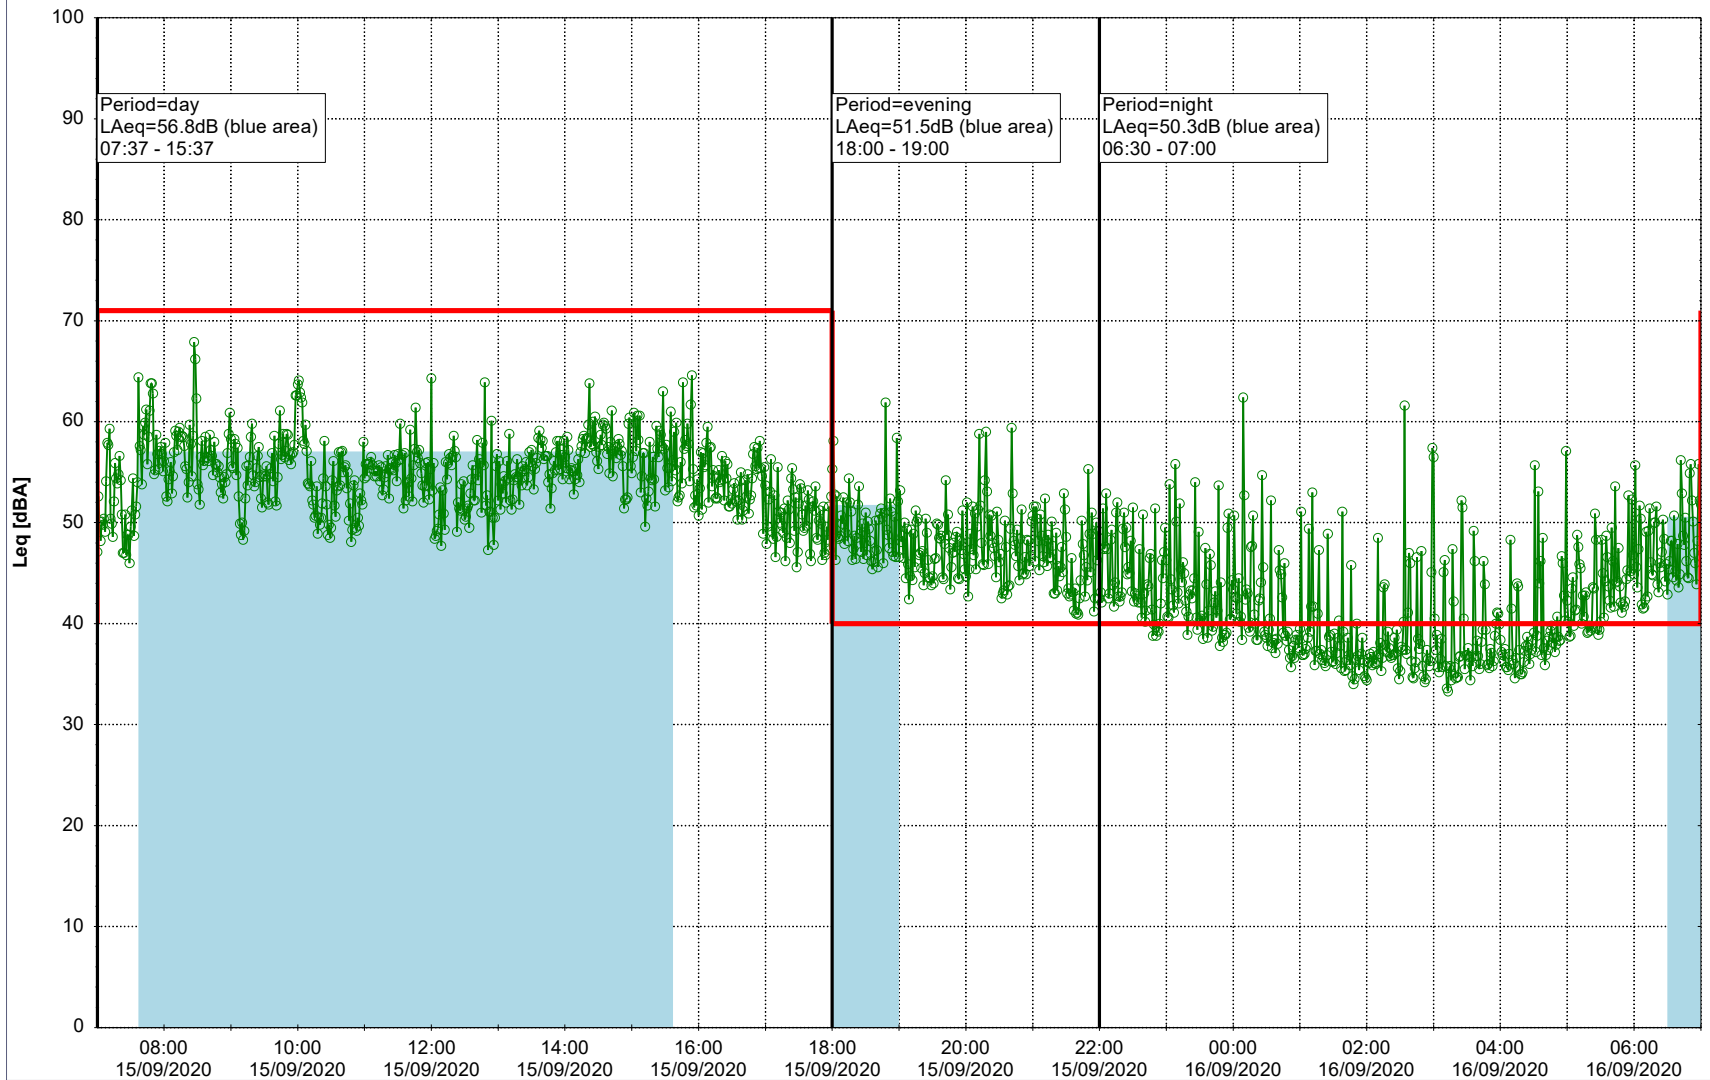

### Noise Time Related Diagram

14/09/2020  
15/09/2020

○○○ NEL\_NS01

**Project:** Kronos Sydhavnen  
**Construction:** Ny Ellebjerg  
**Location:** N-V

Plan View

Remarks

...

### Noise Time Related Diagram

15/09/2020  
16/09/2020

○ ○ ○ ○ NEL\_NS01

Project: Kronos Sydhavnen  
Construction: Ny Ellebjerg  
Location: N-V

Plan View

Remarks

...

### Noise Time Related Diagram

16/09/2020  
17/09/2020

○ ○ ○ ○ NEL\_NS01

**Project:** Kronos Sydhavnen  
**Construction:** Ny Ellebjerg  
**Location:** N-V

Plan View

Remarks

...

### Noise Time Related Diagram

19/09/2020  
20/09/2020

○ NEL\_NS01

Project: Kronos Sydhavnen  
Construction: Ny Ellebjerg  
Location: N-V

Plan View

Remarks

...