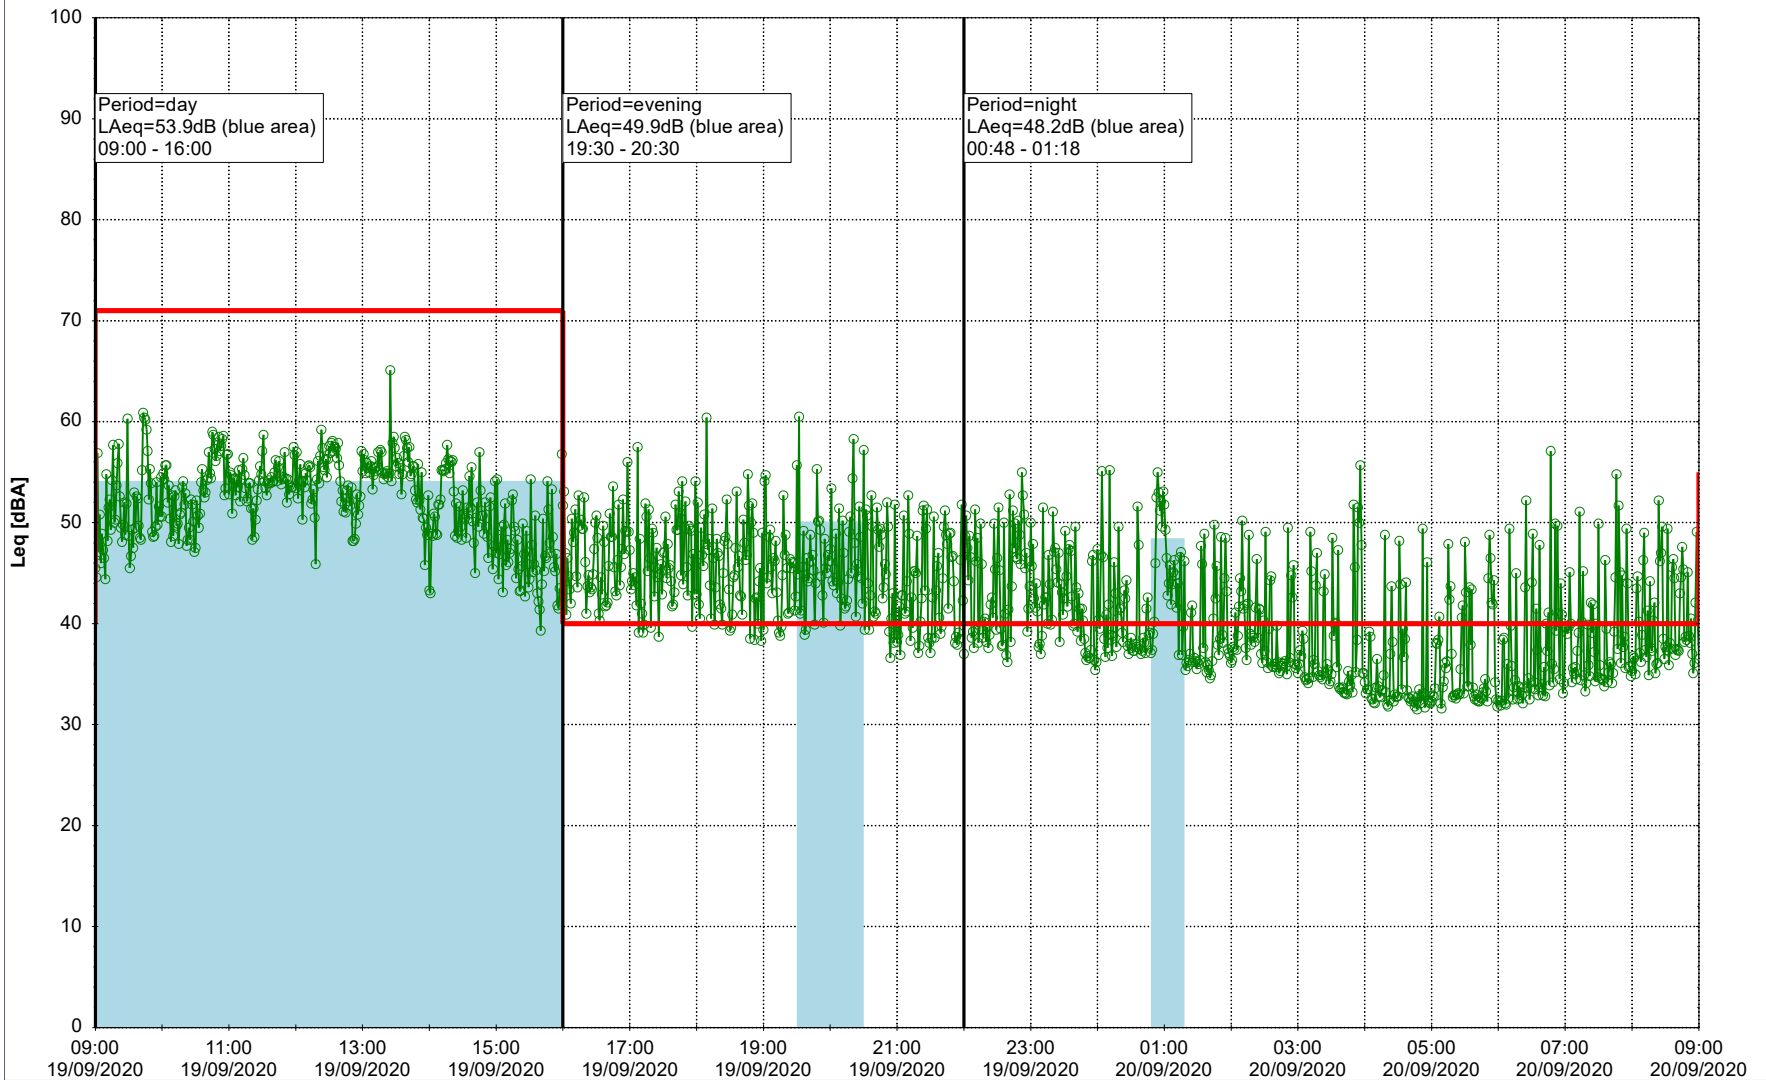

### Noise Time Related Diagram

18/09/2020  
19/09/2020

○○○○ NEL\_NS01

Project: Kronos Sydhavnen  
Construction: Ny Ellebjerg  
Location: N-V

Plan View

Remarks

...

### Noise Time Related Diagram

19/09/2020  
20/09/2020

○ NEL\_NS01

Project: Kronos Sydhavnen  
Construction: Ny Ellebjerg  
Location: N-V

Plan View

Remarks

...