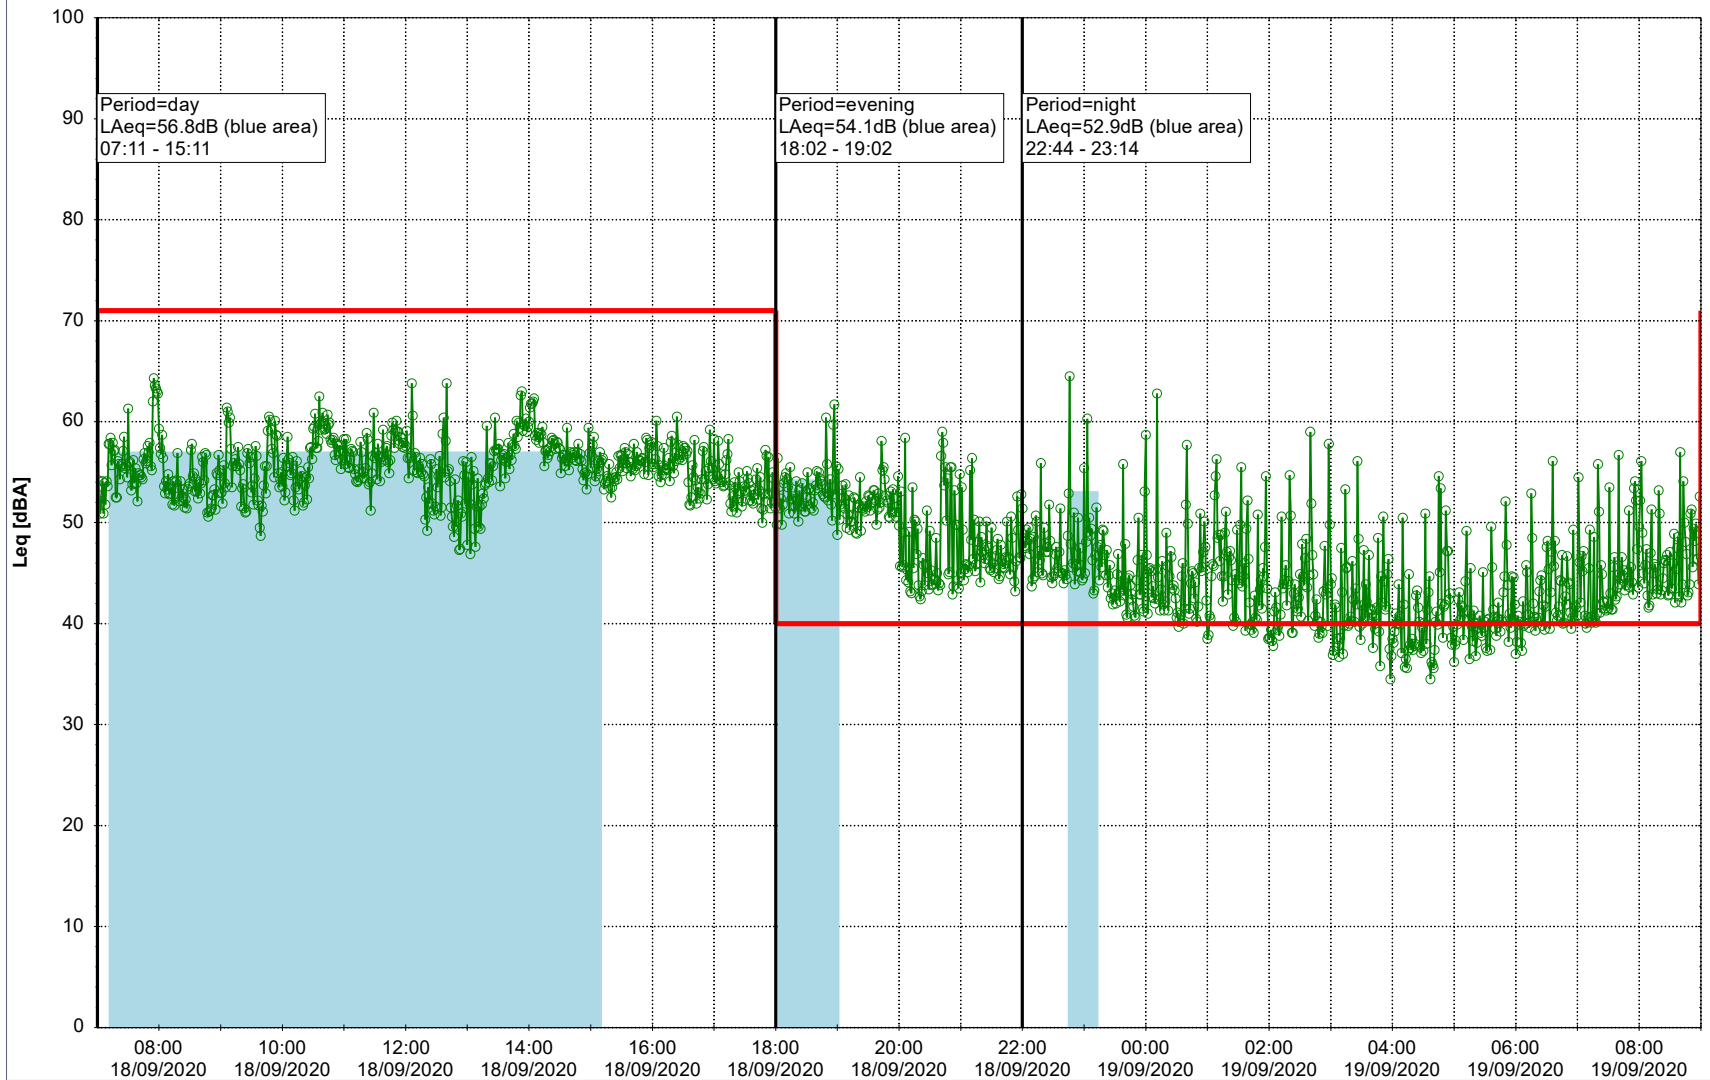

### Noise Time Related Diagram

17/09/2020  
18/09/2020

○ ○ ○ ○ NEL\_NS01

Project: Kronos Sydhavnen  
Construction: Ny Ellebjerg  
Location: N-V

Plan View

Remarks

...

### Noise Time Related Diagram

18/09/2020  
19/09/2020

○○○○ NEL\_NS01

Project: Kronos Sydhavnen  
Construction: Ny Ellebjerg  
Location: N-V

Plan View

Remarks

...

### Noise Time Related Diagram

19/09/2020  
20/09/2020

○ NEL\_NS01

Project: Kronos Sydhavnen  
Construction: Ny Ellebjerg  
Location: N-V

Plan View

Remarks

...