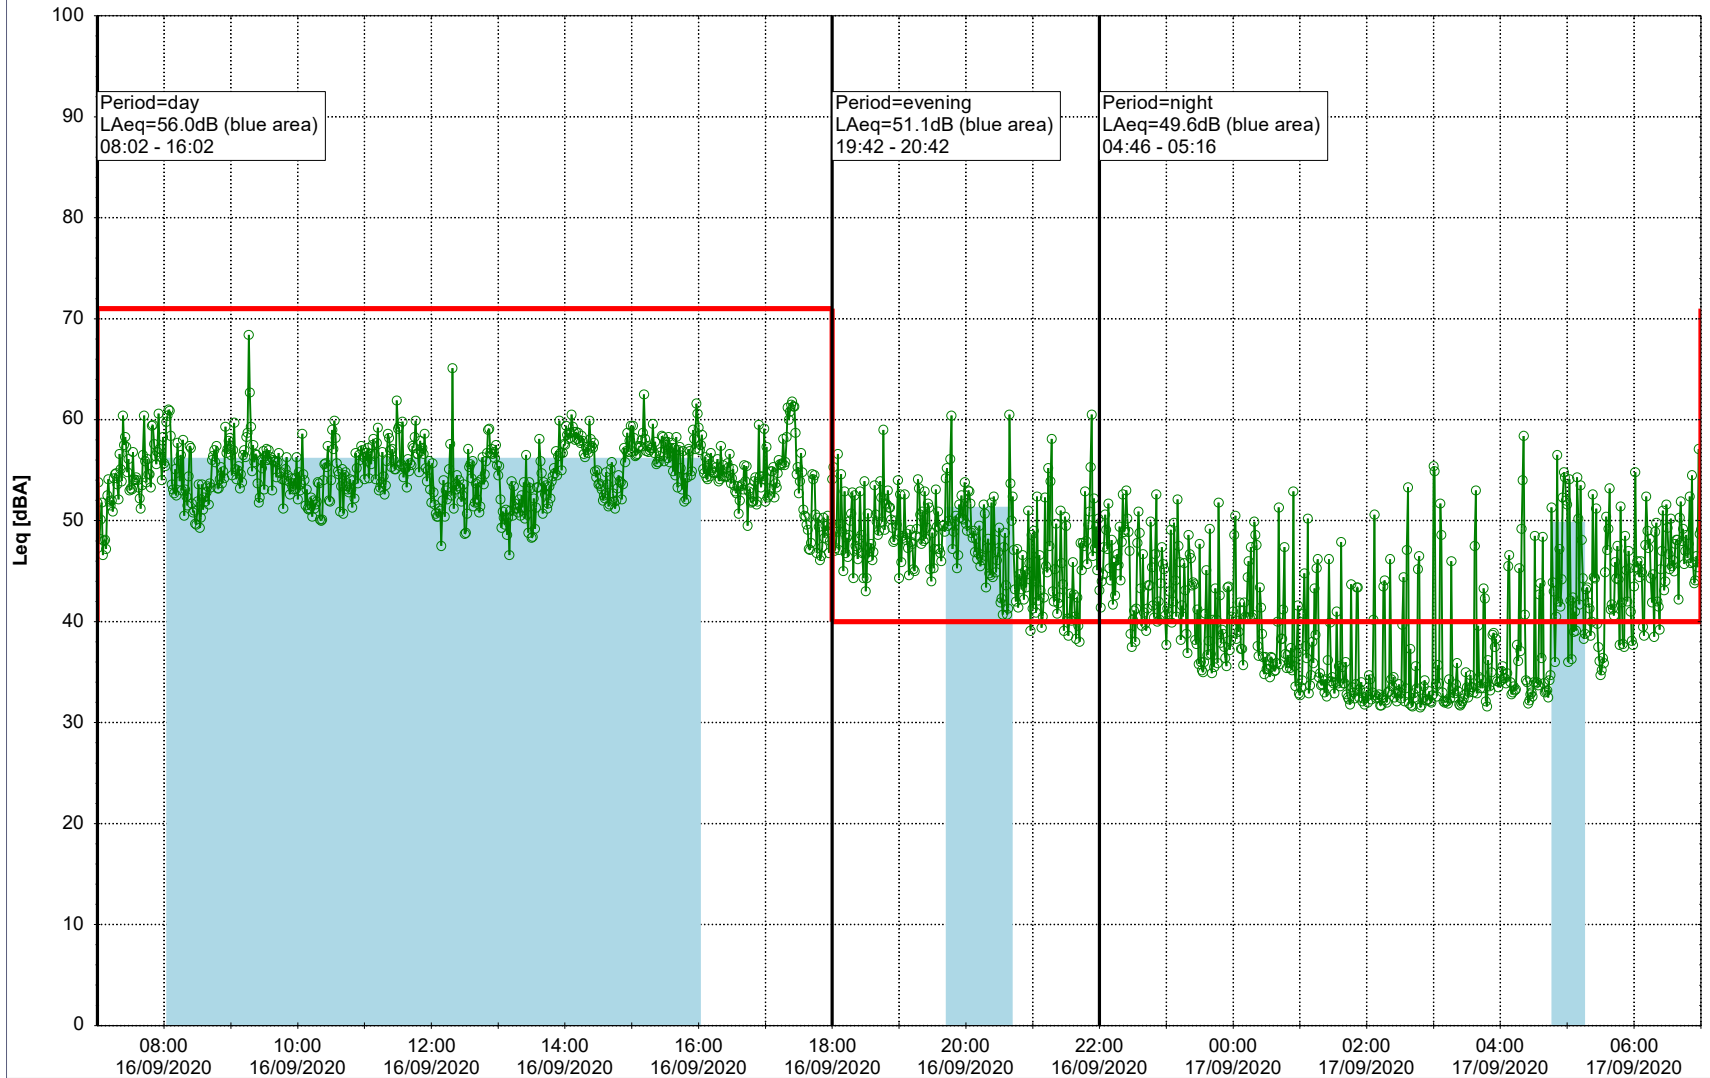

### Noise Time Related Diagram

15/09/2020  
16/09/2020

○ ○ ○ ○ NEL\_NS01

Project: Kronos Sydhavnen  
Construction: Ny Ellebjerg  
Location: N-V

Plan View

Remarks

...

### Noise Time Related Diagram

16/09/2020  
17/09/2020

○ ○ ○ ○ NEL\_NS01

**Project:** Kronos Sydhavnen  
**Construction:** Ny Ellebjerg  
**Location:** N-V

Plan View

Remarks

...

### Noise Time Related Diagram

17/09/2020  
18/09/2020

○ ○ ○ ○ NEL\_NS01

Project: Kronos Sydhavnen  
Construction: Ny Ellebjerg  
Location: N-V

Plan View

Remarks

...

### Noise Time Related Diagram

19/09/2020  
20/09/2020

○ NEL\_NS01

Project: Kronos Sydhavnen  
Construction: Ny Ellebjerg  
Location: N-V

Plan View

Remarks

...