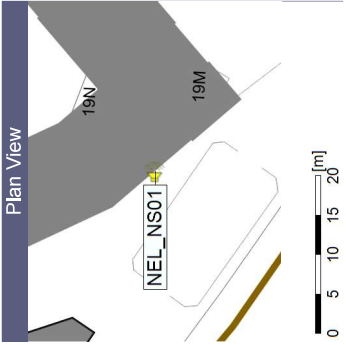

Remarks

...

Project: Kronos Sydhavnen
Construction: Ny Ellebjerg
Location: N-V

Noise Time Related Diagram

01/06/2022
02/06/2022

oooo NEL_NS01