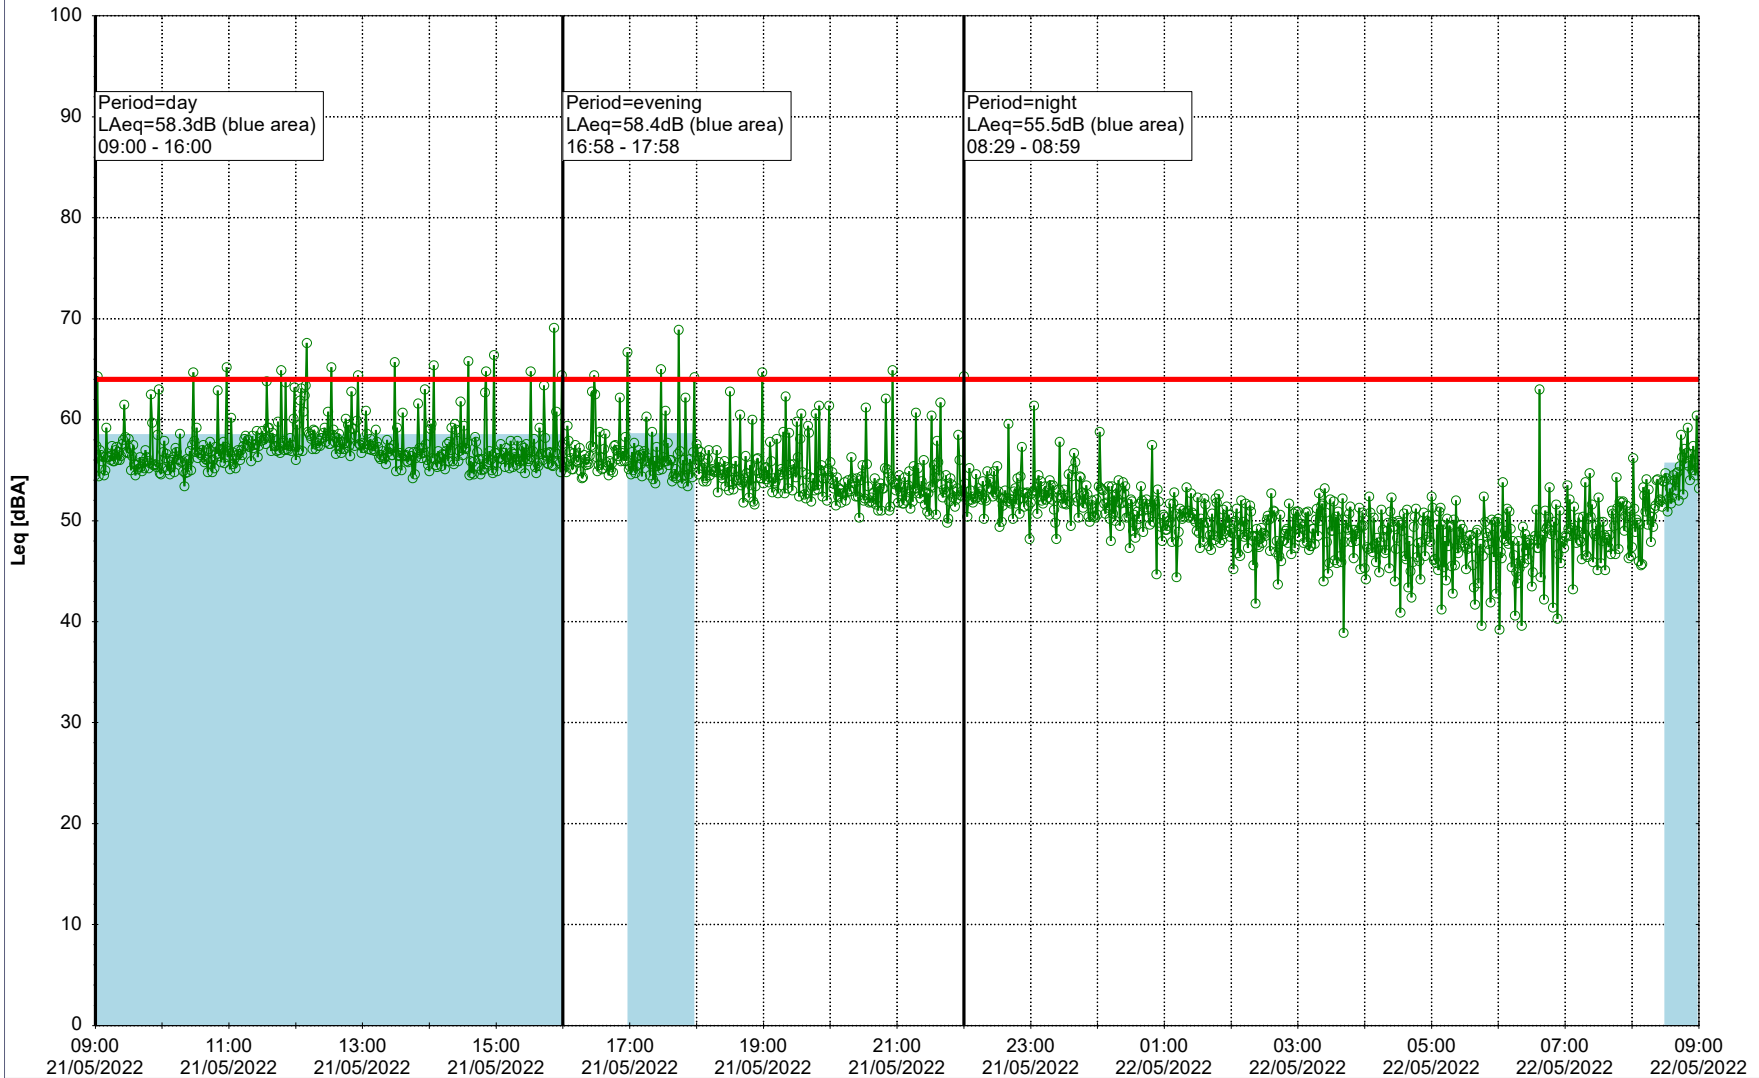

20/05/2022
21/05/2022

Remarks

...

Noise Time Related Diagram

○○○ GAB_NS01

Project: Kronos Sydhavnen
Construction: Gåsebæk
Location: N-V

21/05/2022
22/05/2022

Remarks

...

Noise Time Related Diagram

○○○○ GAB_NS01

Project: Kronos Sydhavnen
Construction: Gåsebæk
Location: N-V

22/05/2022
23/05/2022

Noise Time Related Diagram

○○○ GAB_NS01

Remarks