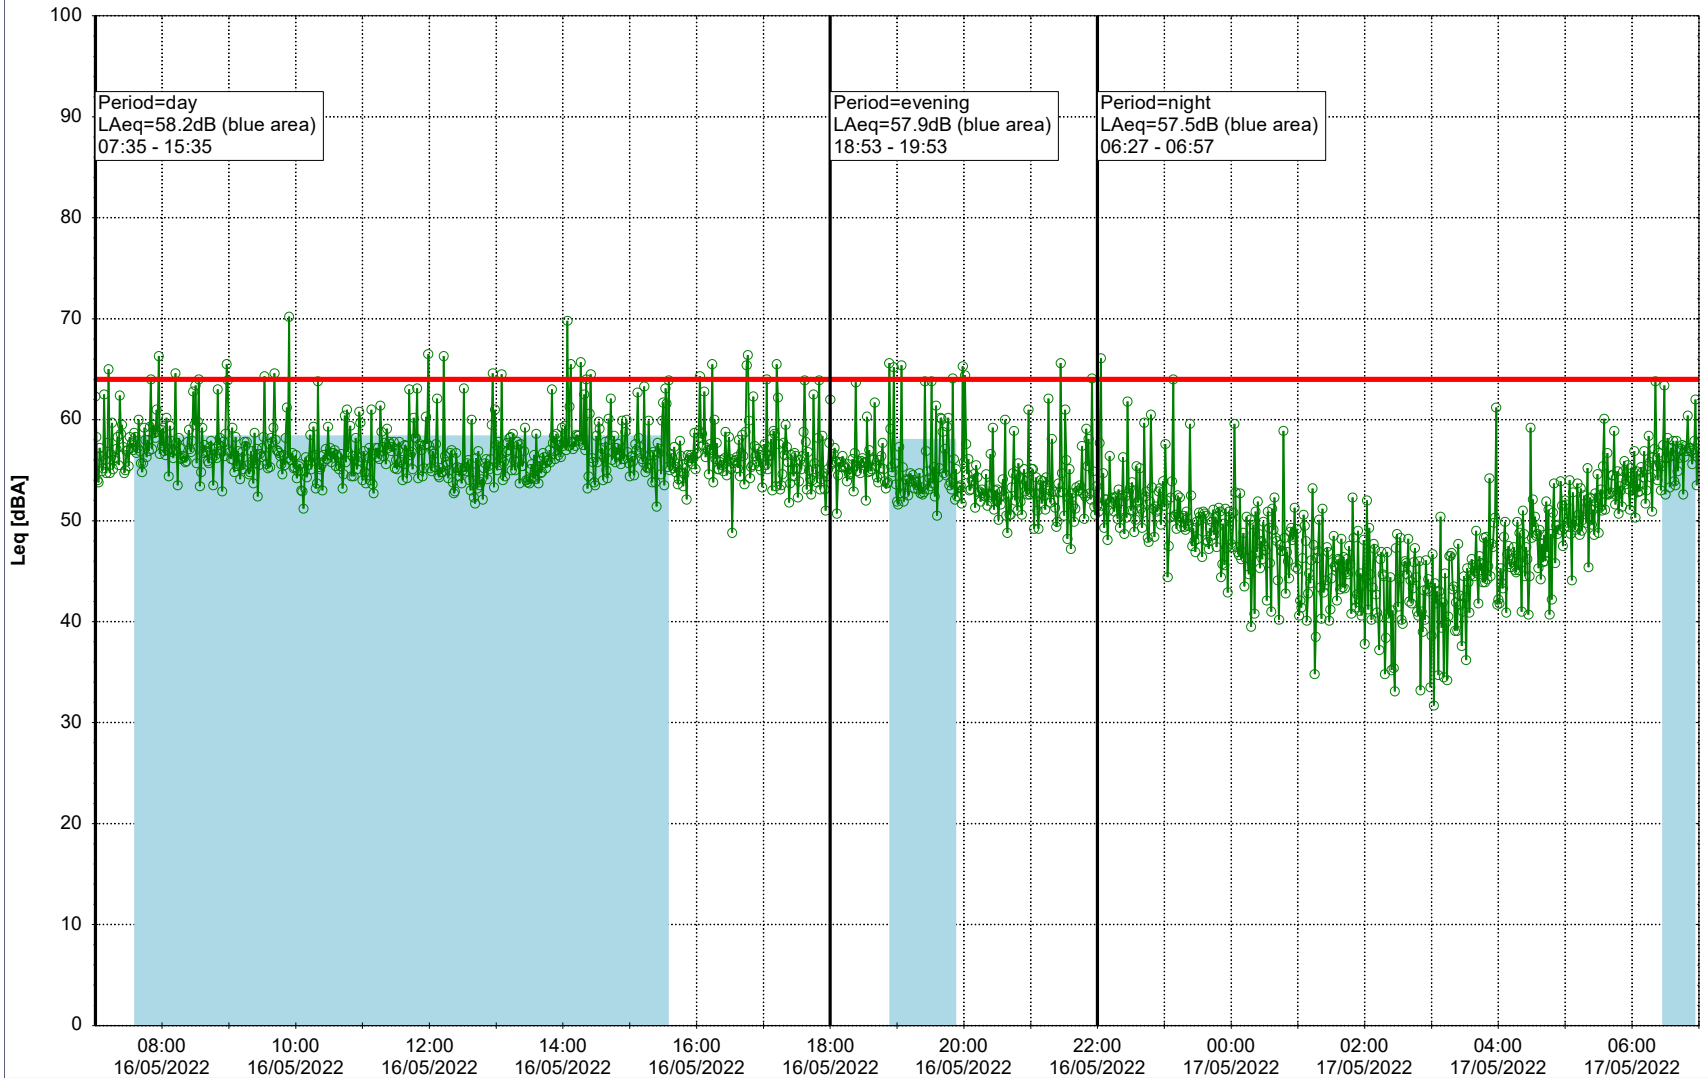

Project: Kronos Sydhavnen
Construction: Gåsebæk
Location: N-V

16/05/2022
17/05/2022

Remarks

...

Noise Time Related Diagram

○○○ GAB_NS01

Project: Kronos Sydhavnen
Construction: Gåsebæk
Location: N-V

Remarks

...

Noise Time Related Diagram

17/05/2022
18/05/2022

Project: Kronos Sydhavnen
Construction: Gåsebæk
Location: N-V

18/05/2022
19/05/2022

Remarks

...

Noise Time Related Diagram

○○○ GAB_NS01

Project: Kronos Sydhavnen
Construction: Gåsebæk
Location: N-V

19/05/2022
20/05/2022

Remarks

...

Noise Time Related Diagram

○○○ GAB_NS01

Project: Kronos Sydhavnen
Construction: Gåsebæk
Location: N-V

...

Noise Time Related Diagram

○○○○ GAB_NS01

Project: Kronos Sydhavnen
Construction: Gåsebæk
Location: N-V

22/05/2022
23/05/2022

Noise Time Related Diagram

○○○ GAB_NS01

Remarks