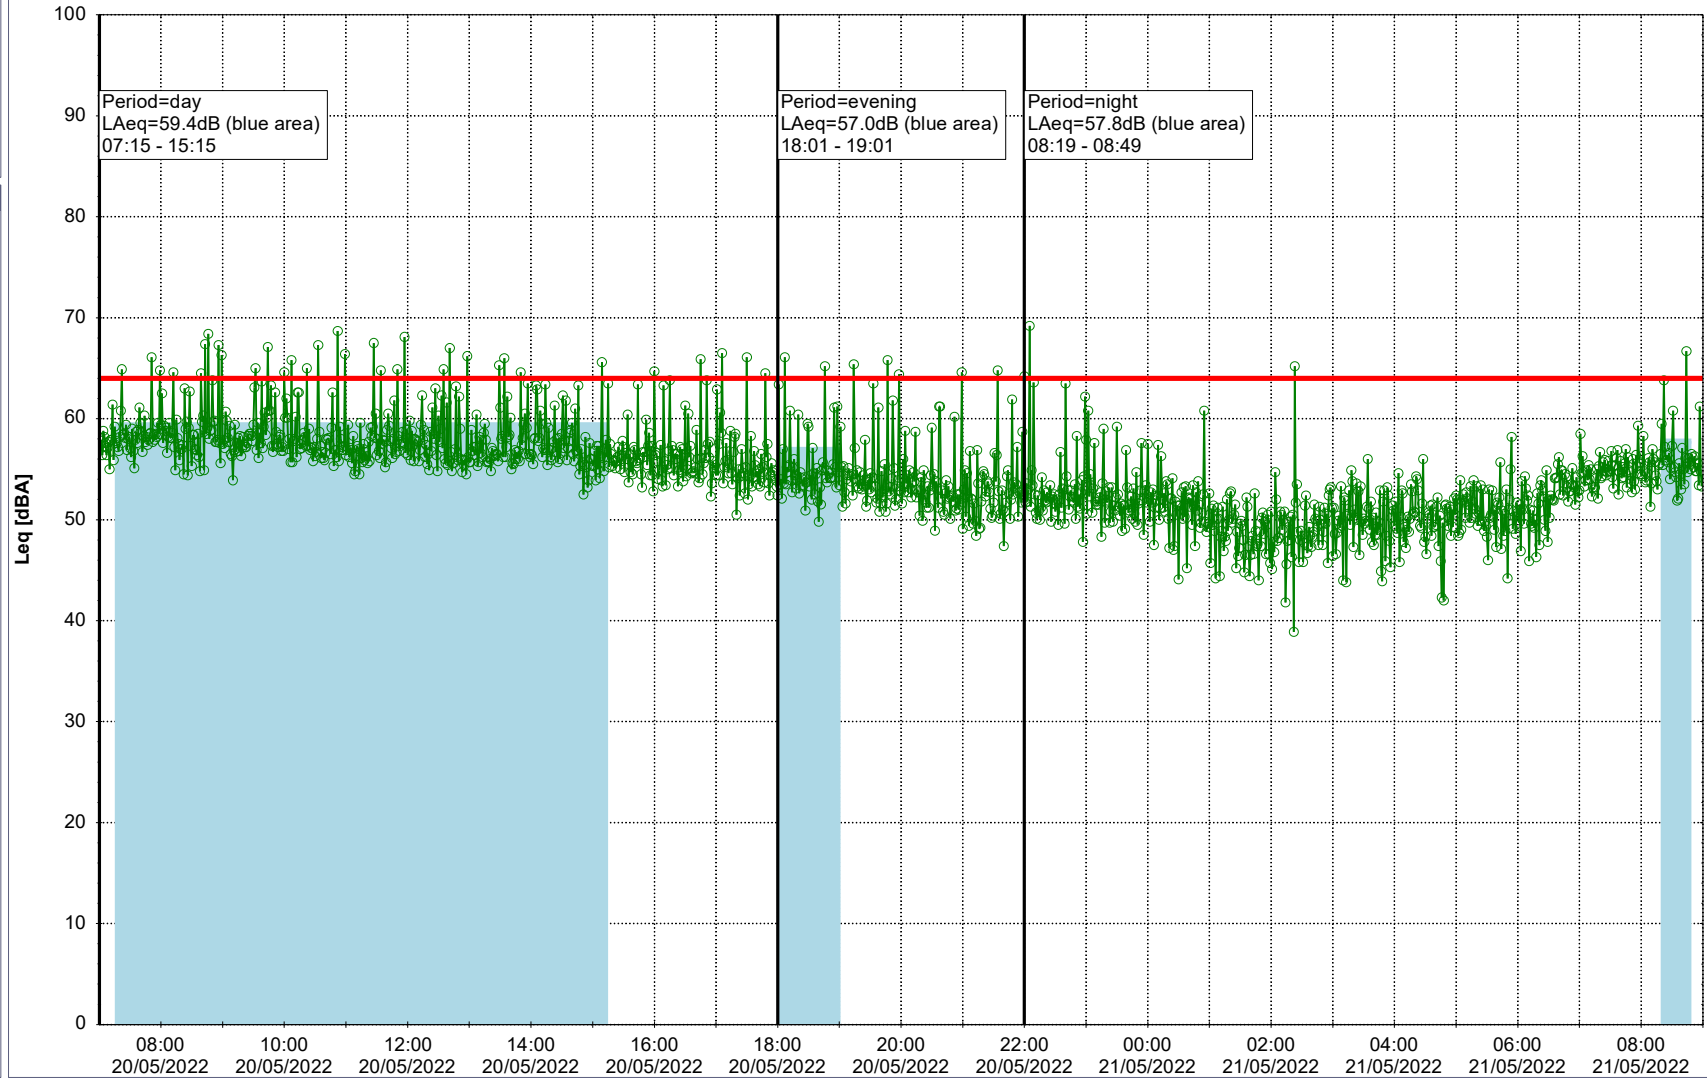

20/05/2022
21/05/2022

Remarks

...

Noise Time Related Diagram

○○○ GAB_NS01

Project: Kronos Sydhavnen
Construction: Gåsebæk
Location: N-V

21/05/2022
22/05/2022

Remarks

...

Noise Time Related Diagram

○○○○ GAB_NS01

Project: Kronos Sydhavnen
Construction: Gåsebæk
Location: N-V

22/05/2022
23/05/2022

Noise Time Related Diagram

○○○ GAB_NS01

Remarks