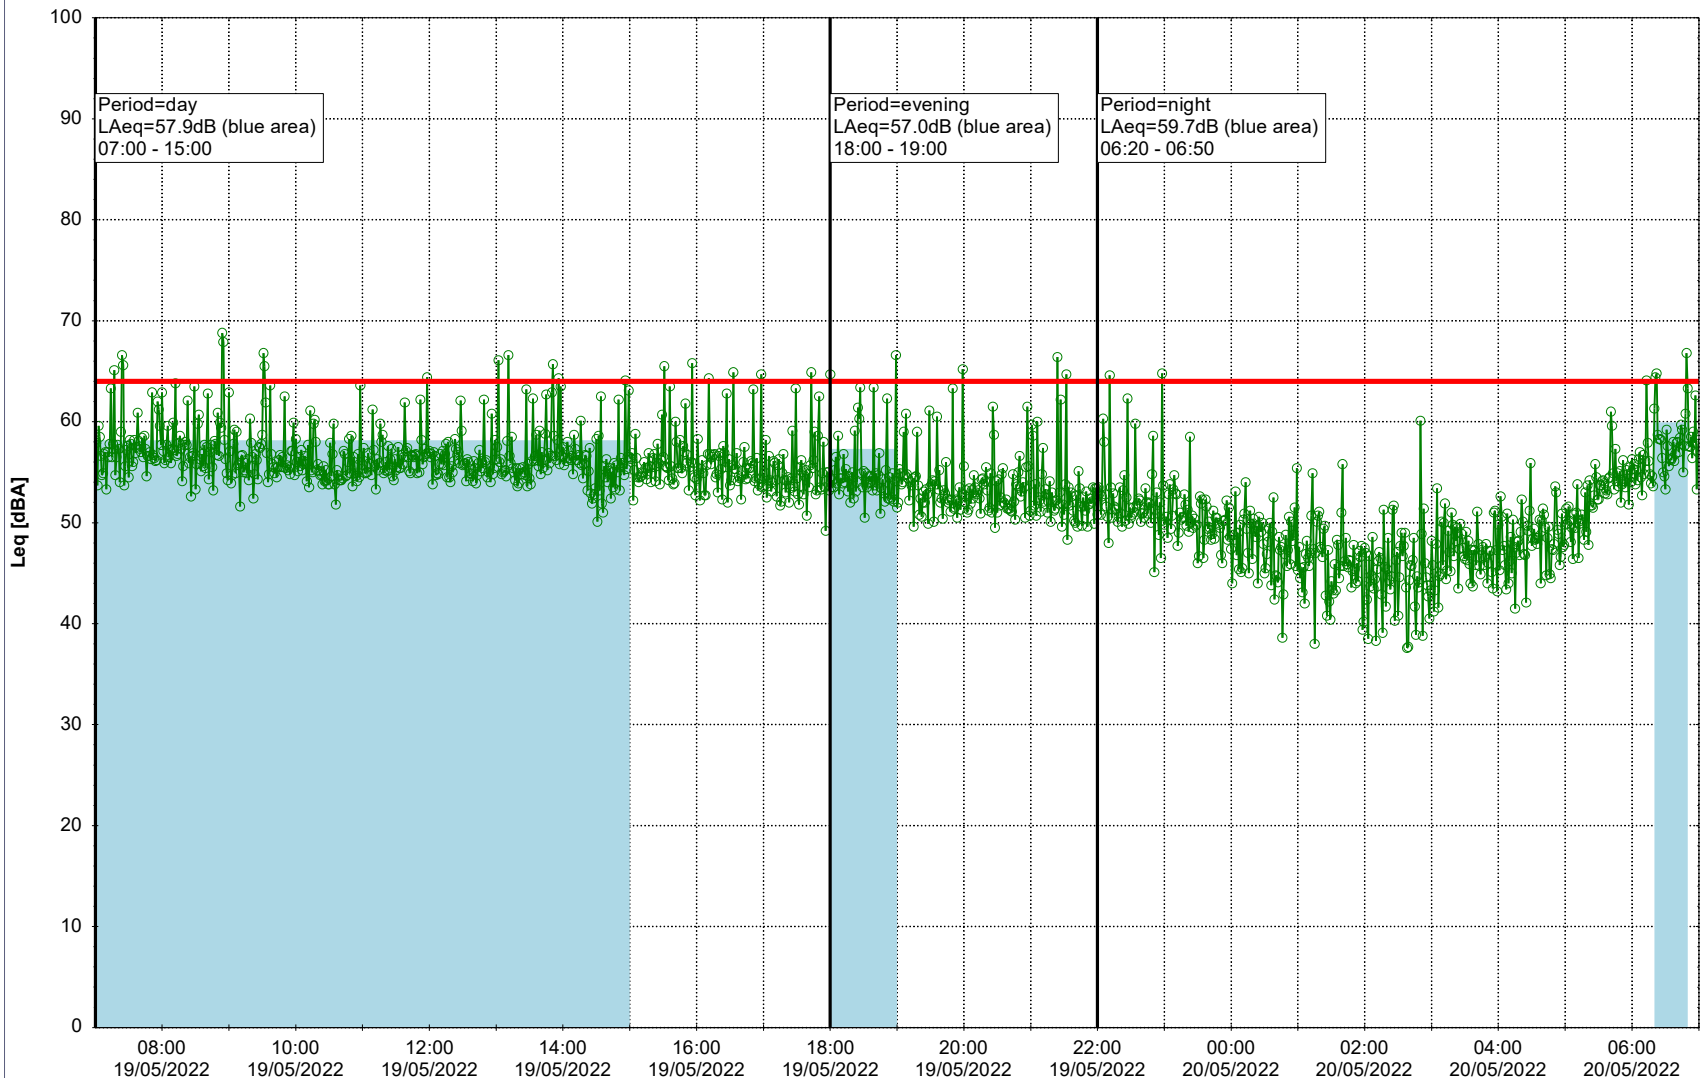

○○○ GAB_NS01

Project: Kronos Sydhavnen
Construction: Gåsebæk
Location: N-V

19/05/2022
20/05/2022

Remarks

...

Noise Time Related Diagram

○○○ GAB_NS01

Project: Kronos Sydhavnen
Construction: Gåsebæk
Location: N-V

20/05/2022
21/05/2022

Remarks

...

Noise Time Related Diagram

○○○ GAB_NS01

Project: Kronos Sydhavnen
Construction: Gåsebæk
Location: N-V

21/05/2022
22/05/2022

Remarks

...

Noise Time Related Diagram

○○○○ GAB_NS01

Project: Kronos Sydhavnen
Construction: Gåsebæk
Location: N-V

22/05/2022
23/05/2022

Noise Time Related Diagram

○○○ GAB_NS01

Remarks