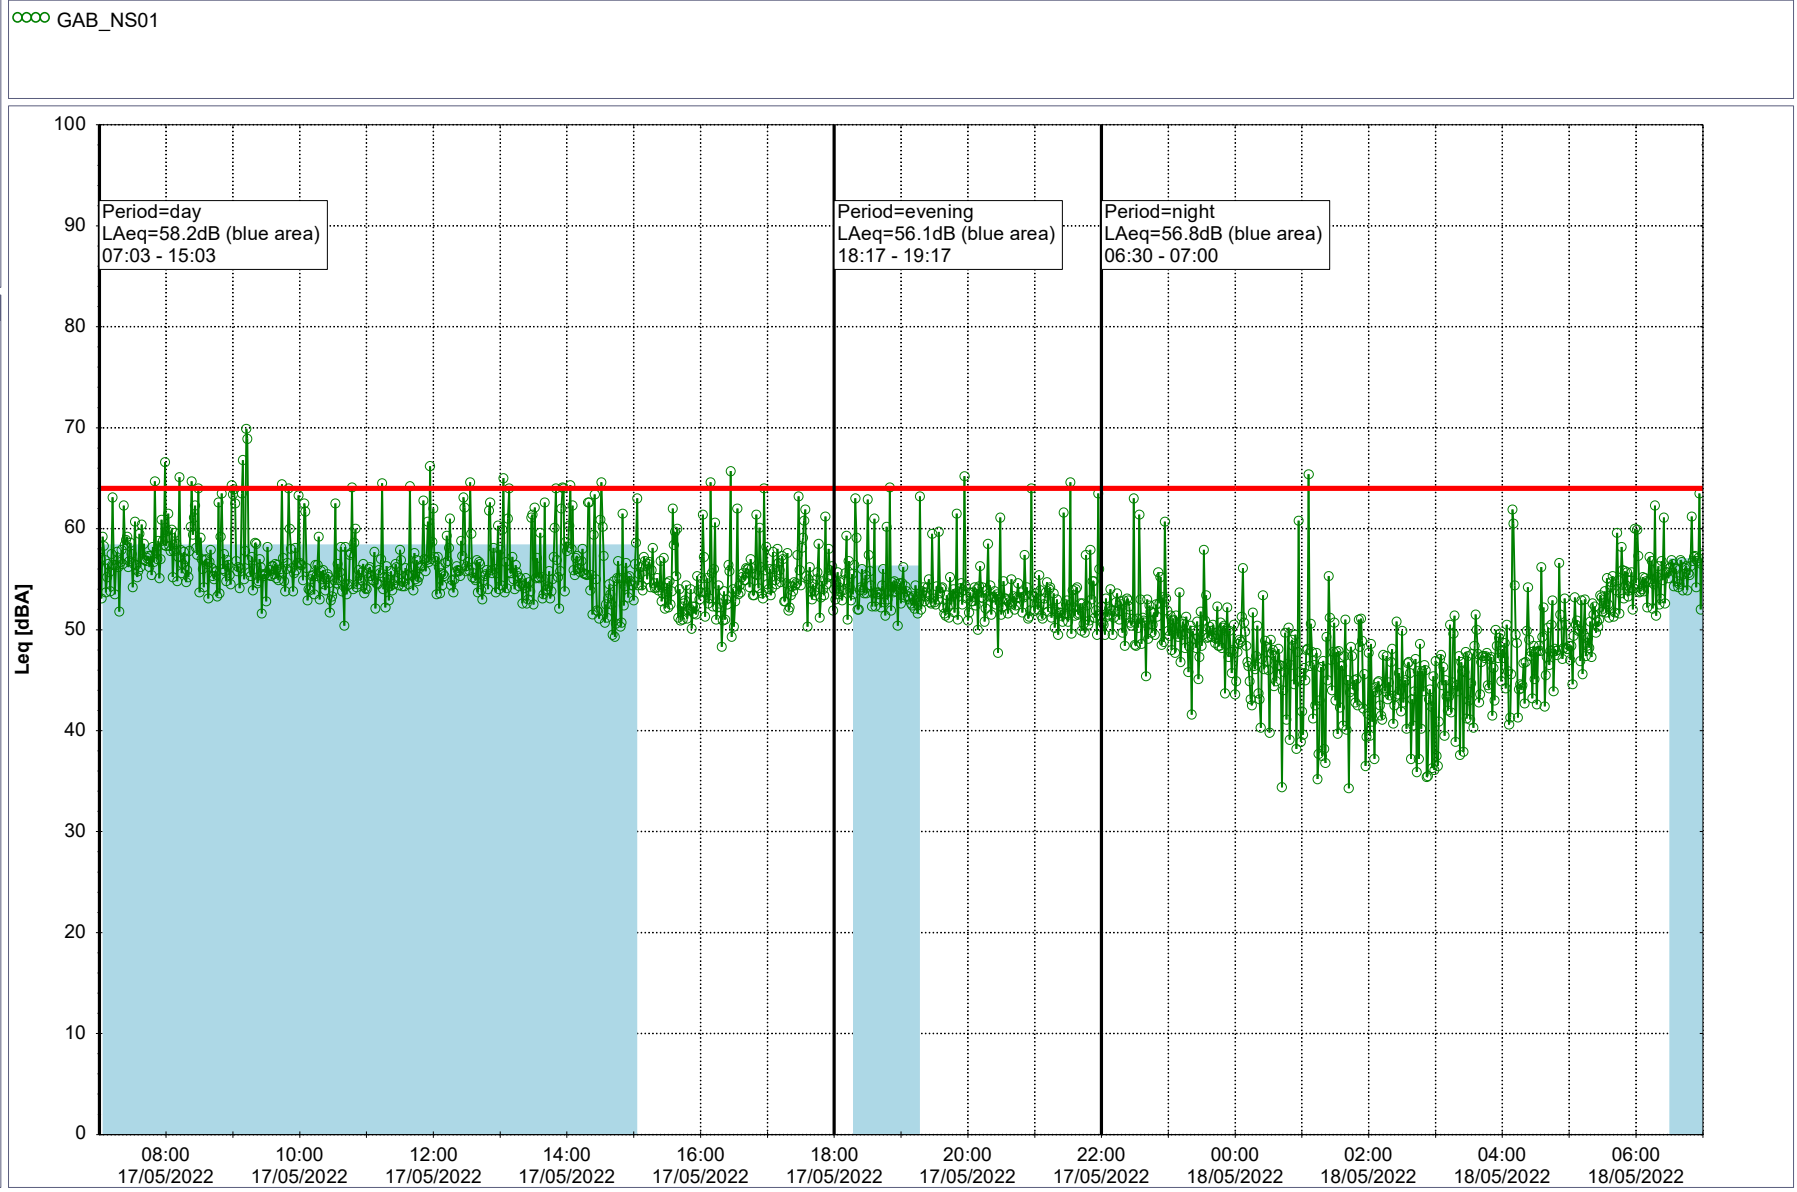

Project: Kronos Sydhavnen
Construction: Gåsebæk
Location: N-V

16/05/2022
17/05/2022

Remarks

...

Noise Time Related Diagram

○○○ GAB_NS01

Project: Kronos Sydhavnen
Construction: Gåsebæk
Location: N-V

Remarks

...

Noise Time Related Diagram

17/05/2022
18/05/2022

Project: Kronos Sydhavnen
Construction: Gåsebæk
Location: N-V

18/05/2022
19/05/2022

Remarks

...

Noise Time Related Diagram

○○○ GAB_NS01

Project: Kronos Sydhavnen
Construction: Gåsebæk
Location: N-V

19/05/2022
20/05/2022

Remarks

...

Noise Time Related Diagram

○○○ GAB_NS01

Project: Kronos Sydhavnen
Construction: Gåsebæk
Location: N-V

...

Noise Time Related Diagram

○○○○ GAB_NS01

Project: Kronos Sydhavnen
Construction: Gåsebæk
Location: N-V

22/05/2022
23/05/2022

Noise Time Related Diagram

○○○ GAB_NS01

Remarks