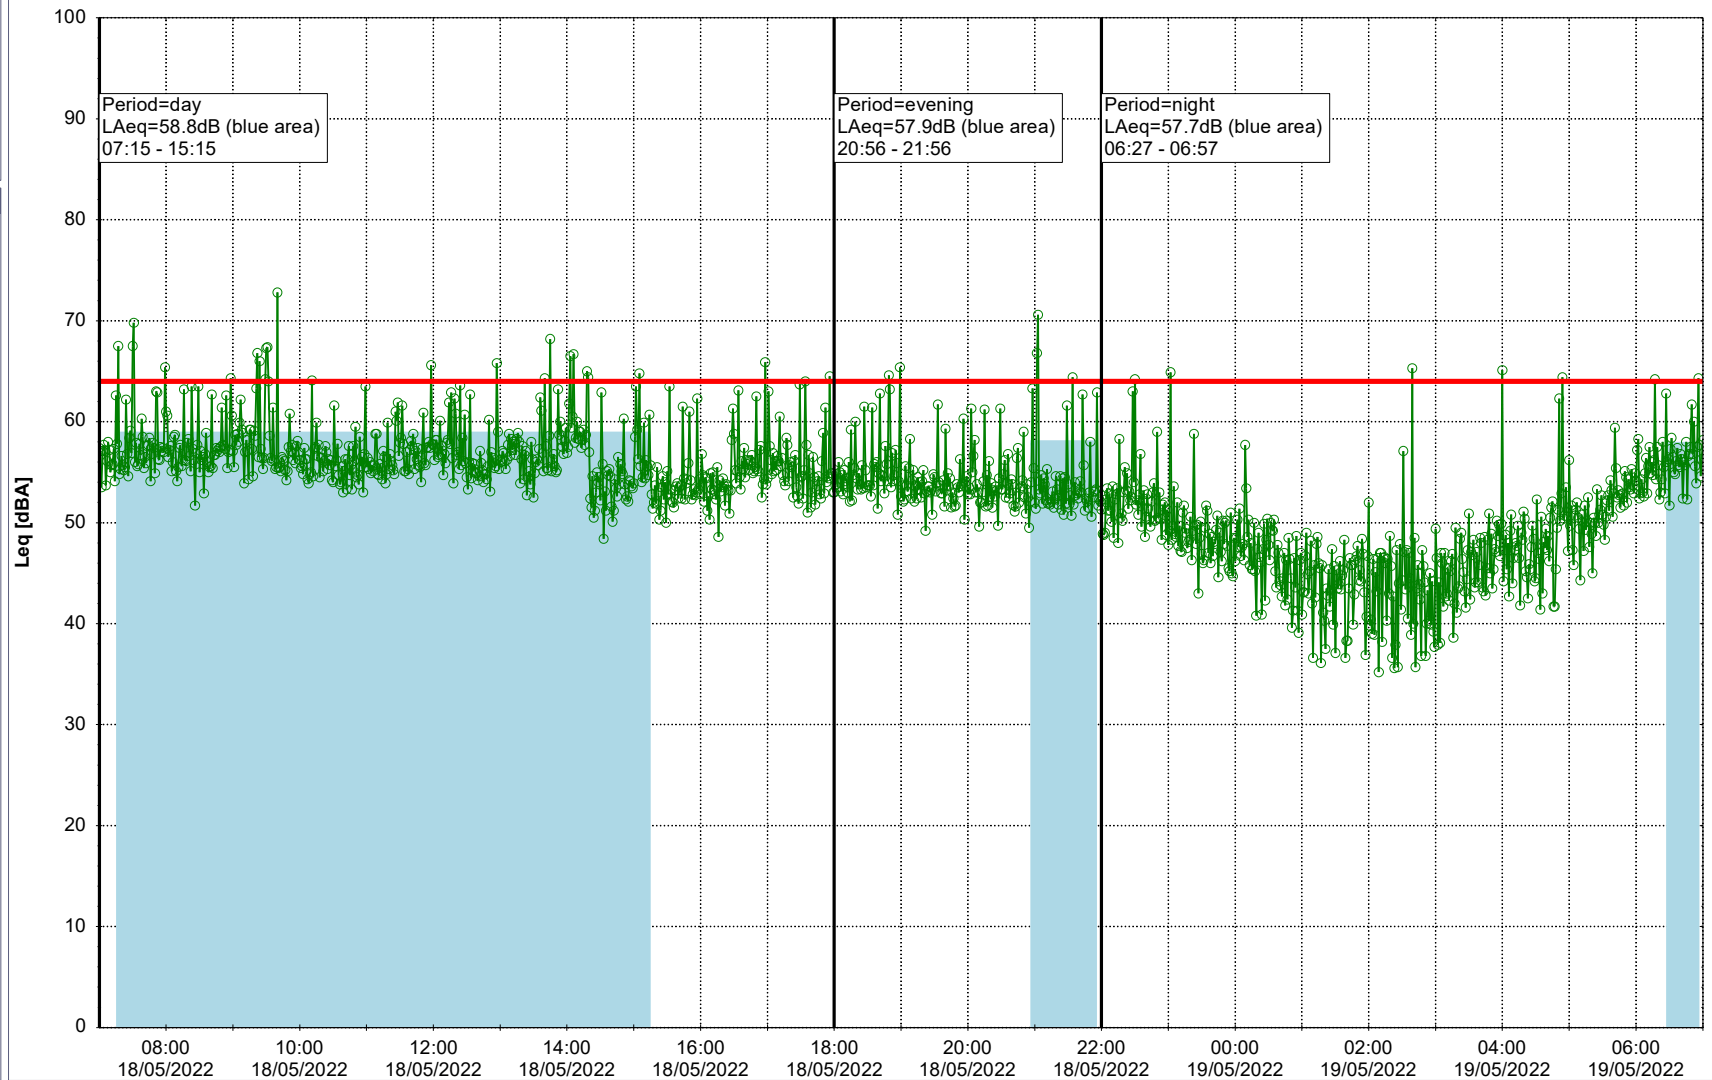

...

Noise Time Related Diagram

17/05/2022
18/05/2022

Project: Kronos Sydhavnen
Construction: Gåsebæk
Location: N-V

18/05/2022
19/05/2022

Remarks

...

Noise Time Related Diagram

○○○ GAB_NS01

Project: Kronos Sydhavnen
Construction: Gåsebæk
Location: N-V

19/05/2022
20/05/2022

Remarks

...

Noise Time Related Diagram

○○○ GAB_NS01

Project: Kronos Sydhavnen
Construction: Gåsebæk
Location: N-V

20/05/2022
21/05/2022

Remarks

...

Noise Time Related Diagram

○○○ GAB_NS01

Project: Kronos Sydhavnen
Construction: Gåsebæk
Location: N-V

21/05/2022
22/05/2022

Remarks

...

Noise Time Related Diagram

○○○○ GAB_NS01

Project: Kronos Sydhavnen
Construction: Gåsebæk
Location: N-V

22/05/2022
23/05/2022

Noise Time Related Diagram

○○○ GAB_NS01

Remarks