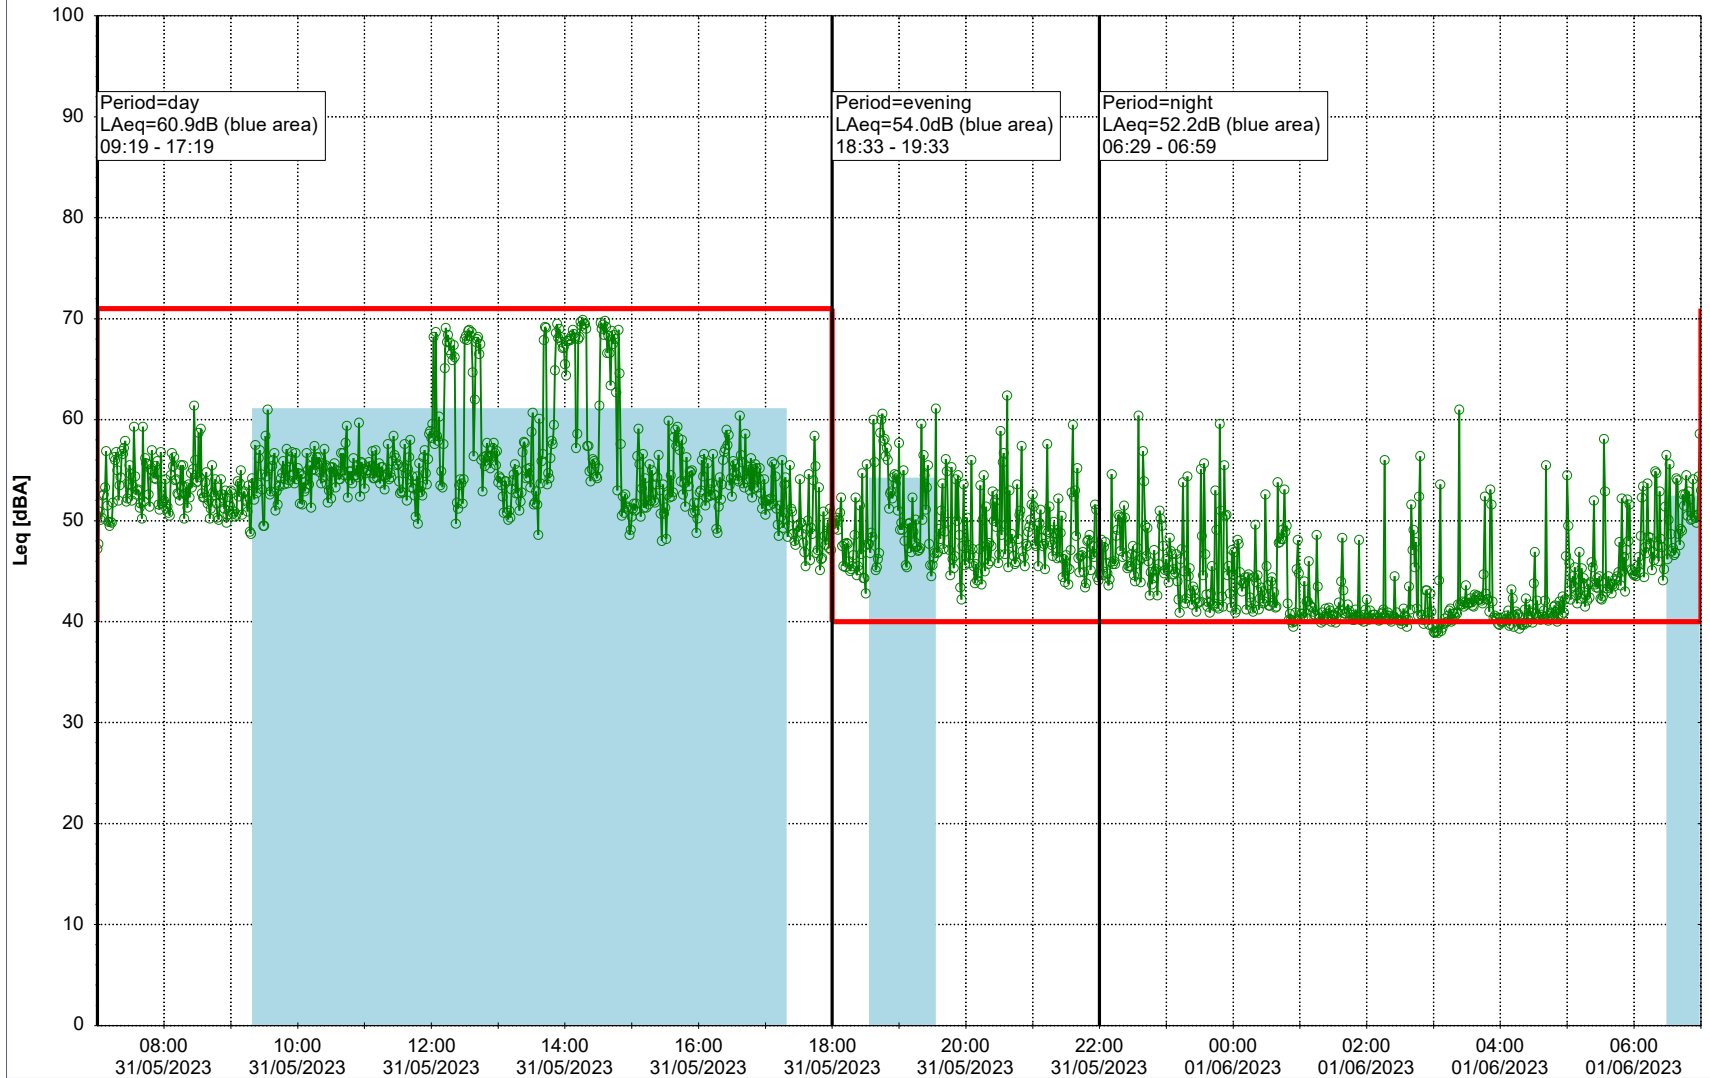

Plan View

Remarks

...

Noise Time Related Diagram

○○○ NEL_NS01

Project: Kronos Sydhavnen
Construction: Ny Ellebjerg
Location: N-V

Plan View

Remarks

...

Noise Time Related Diagram

01/06/2023
02/06/2023

○ ○ ○ ○ NEL_NS01

Project: Kronos Sydhavnen
Construction: Ny Ellebjerg
Location: N-V

Plan View

Remarks

...

Noise Time Related Diagram

02/06/2023
03/06/2023

○ ○ ○ ○ NEL_NS01

Project: Kronos Sydhavnen
Construction: Ny Ellebjerg
Location: N-V

Plan View

Remarks

...

Noise Time Related Diagram

03/06/2023
04/06/2023

○○○ NEL_NS01

Project: Kronos Sydhavnen
Construction: Ny Ellebjerg
Location: N-V

Plan View

Remarks

...

Noise Time Related Diagram

04/06/2023
05/06/2023