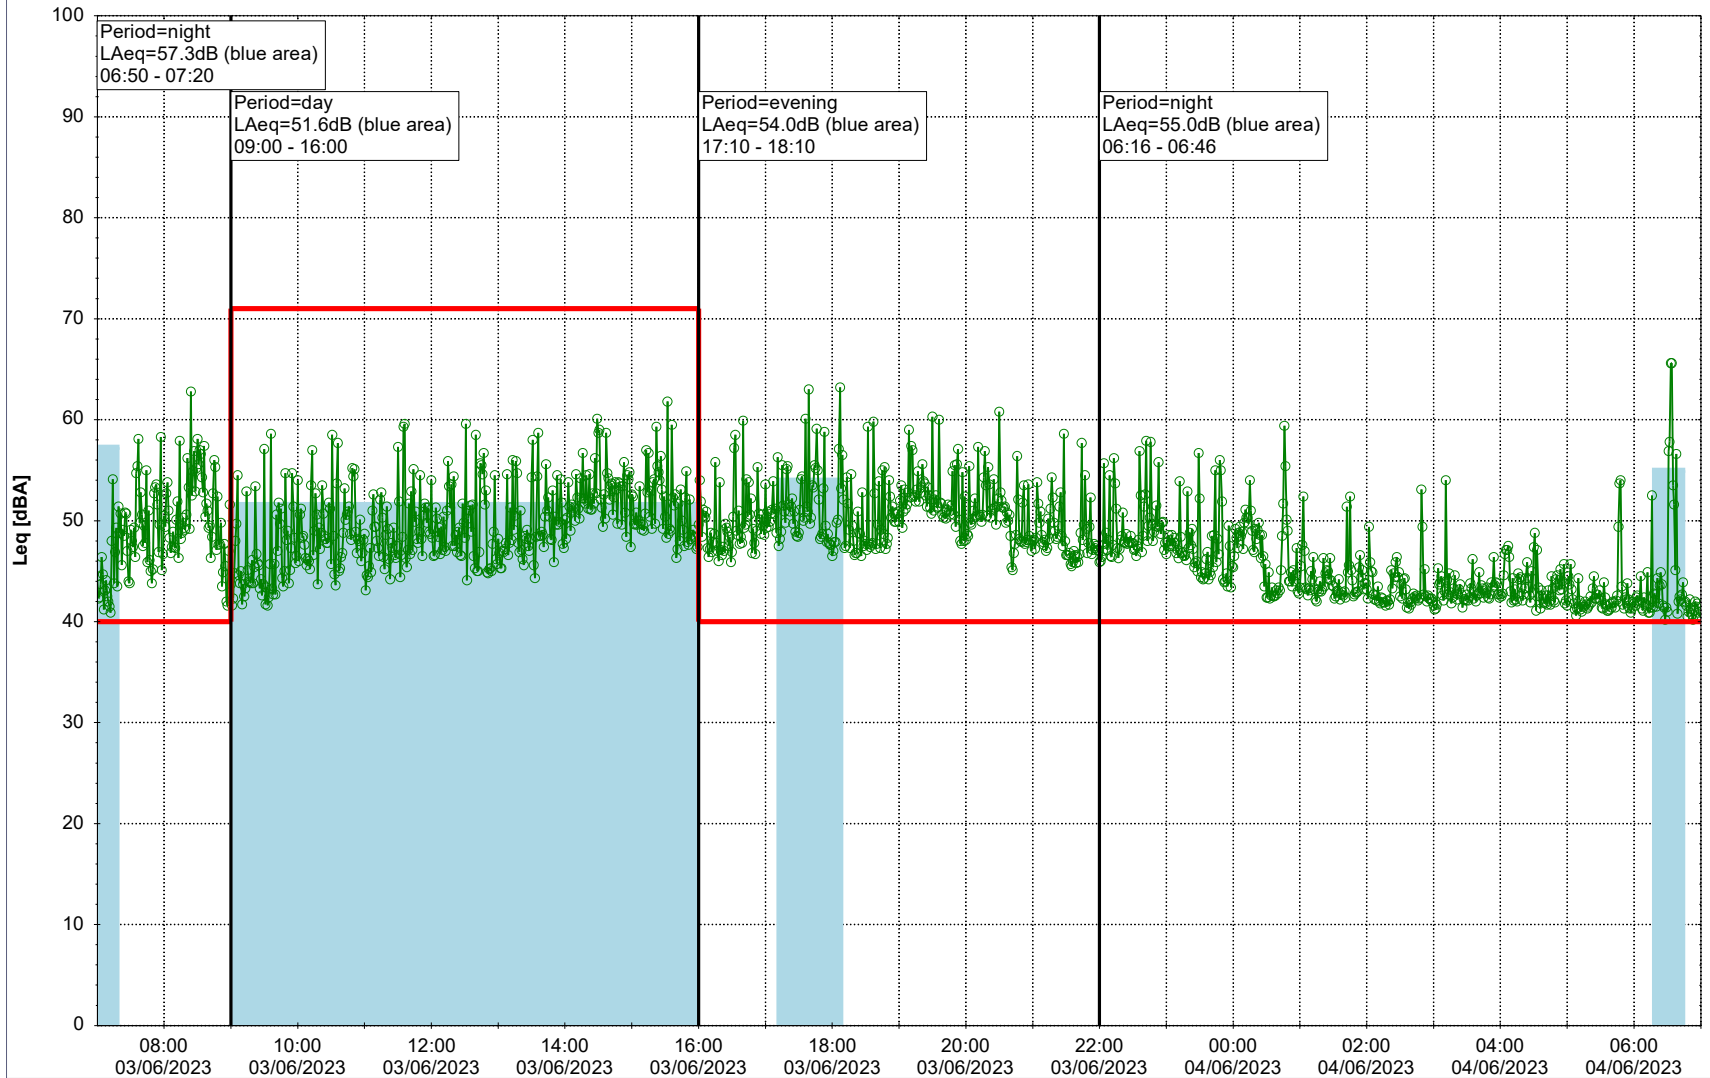

Noise Time Related Diagram

02/06/2023
03/06/2023

○ ○ ○ ○ NEL_NS01

Project: Kronos Sydhavnen
Construction: Ny Ellebjerg
Location: N-V

Plan View

Remarks

...

Noise Time Related Diagram

03/06/2023
04/06/2023

○○○ NEL_NS01

Project: Kronos Sydhavnen
Construction: Ny Ellebjerg
Location: N-V

Plan View

Remarks

...

Noise Time Related Diagram

04/06/2023
05/06/2023