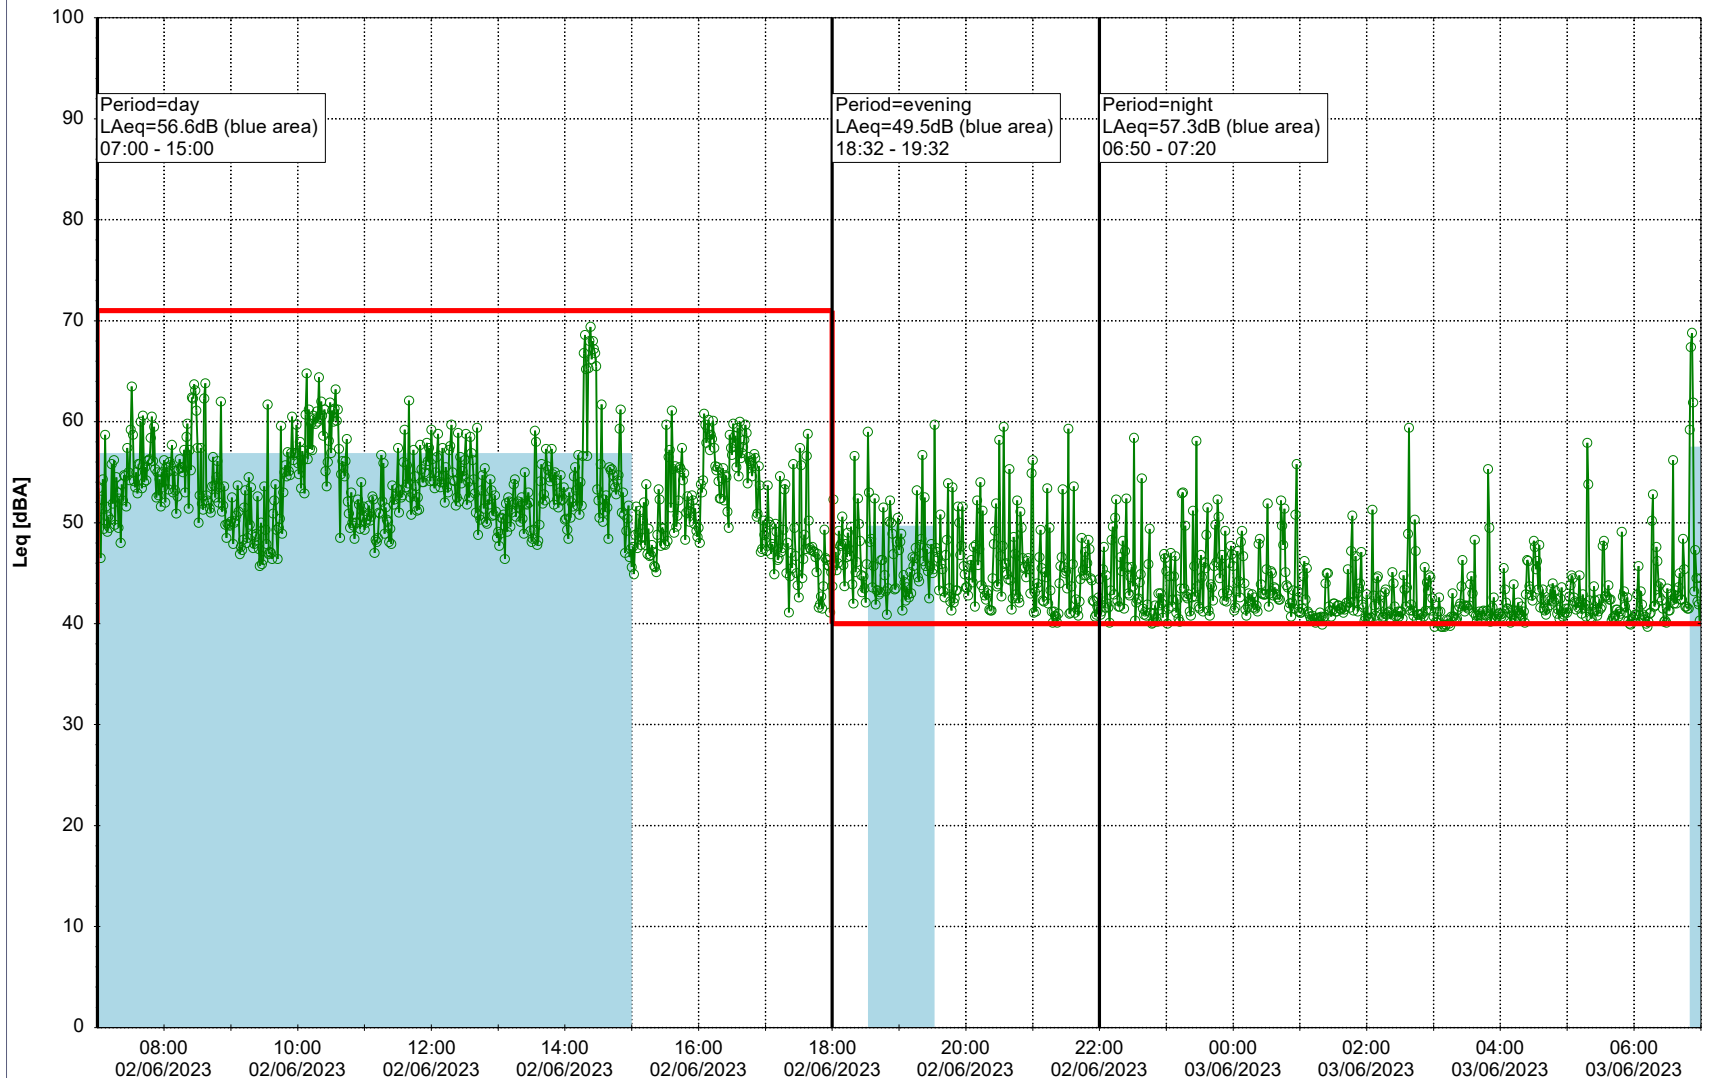

Plan View

Remarks

...

Noise Time Related Diagram

○○○ NEL_NS01

Project: Kronos Sydhavnen
Construction: Ny Ellebjerg
Location: N-V

Plan View

Remarks

...

Noise Time Related Diagram

01/06/2023
02/06/2023

○ ○ ○ ○ NEL_NS01

Project: Kronos Sydhavnen
Construction: Ny Ellebjerg
Location: N-V

Plan View

Remarks

...

Noise Time Related Diagram

02/06/2023
03/06/2023

○ ○ ○ ○ NEL_NS01

Project: Kronos Sydhavnen
Construction: Ny Ellebjerg
Location: N-V

Plan View

Remarks

...

Noise Time Related Diagram

03/06/2023
04/06/2023

○○○ NEL_NS01

Project: Kronos Sydhavnen
Construction: Ny Ellebjerg
Location: N-V

Plan View

Remarks

...

Noise Time Related Diagram

04/06/2023
05/06/2023