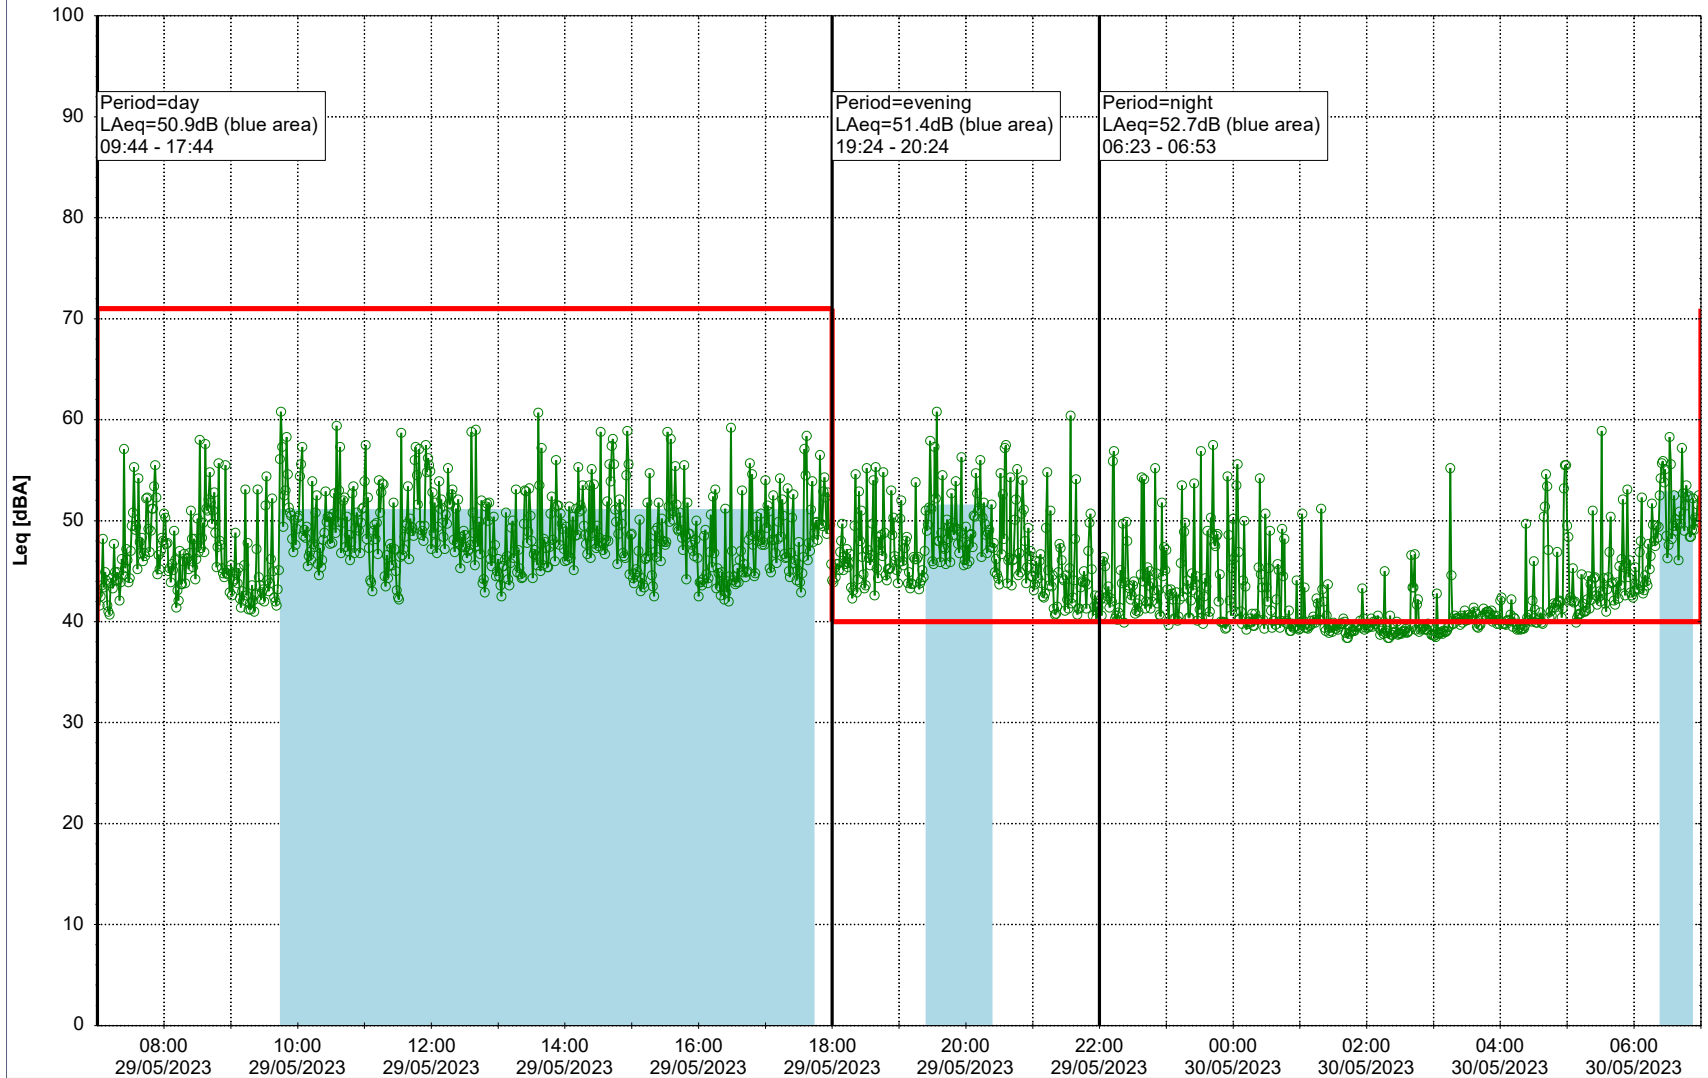

Project: Kronos Sydhavnen
Construction: Ny Ellebjerg
Location: N-V

29/05/2023
30/05/2023

Plan View

Remarks

...

Noise Time Related Diagram

○○○ NEL_NS01

Project: Kronos Sydhavnen
Construction: Ny Ellebjerg
Location: N-V

Plan View

Remarks

...

Noise Time Related Diagram

30/05/2023
31/05/2023

○○○ NEL_NS01

Project: Kronos Sydhavnen
Construction: Ny Ellebjerg
Location: N-V

31/05/2023
01/06/2023

Plan View

Remarks

...

Noise Time Related Diagram

○○○ NEL_NS01

Project: Kronos Sydhavnen
Construction: Ny Ellebjerg
Location: N-V

Plan View

Remarks

03/06/2023
04/06/2023

○○○ NEL_NS01

Project: Kronos Sydhavnen
Construction: Ny Ellebjerg
Location: N-V

Plan View

Remarks

...

Noise Time Related Diagram

04/06/2023
05/06/2023