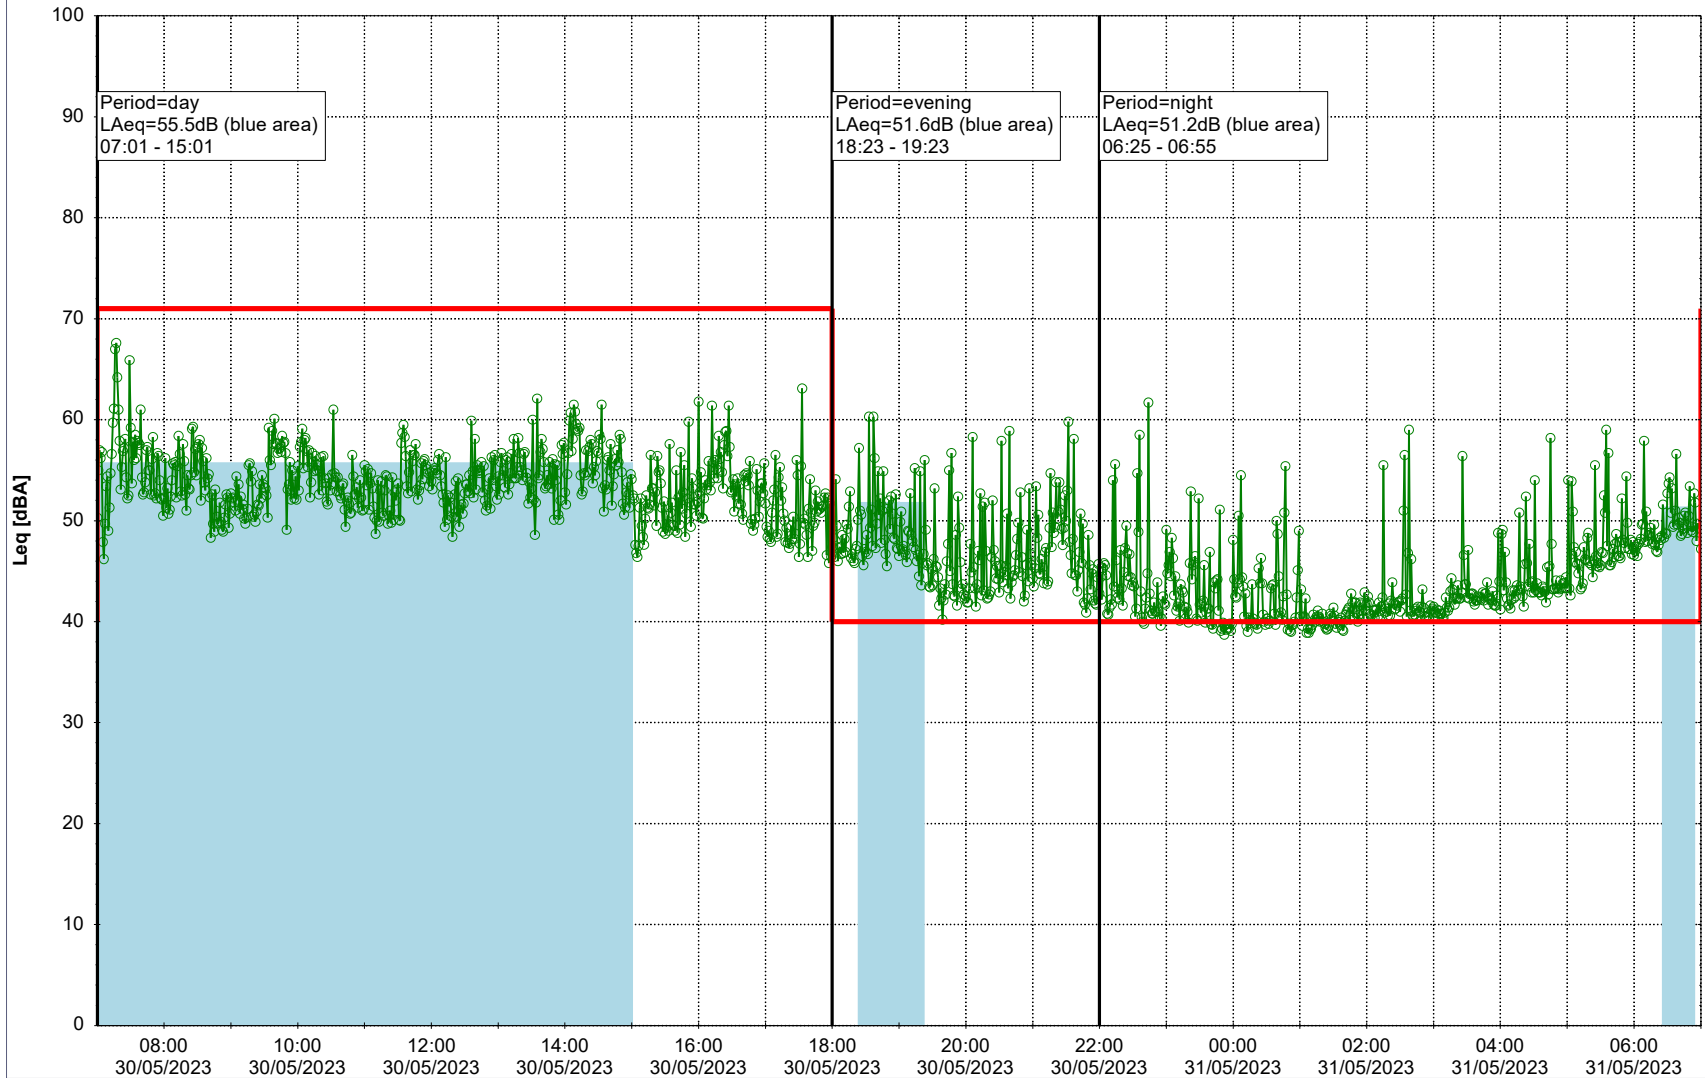

Plan View

Remarks

...

Noise Time Related Diagram

30/05/2023
31/05/2023

○○○ NEL_NS01

Project: Kronos Sydhavnen
Construction: Ny Ellebjerg
Location: N-V

31/05/2023
01/06/2023

Plan View

Remarks

...

Noise Time Related Diagram

○○○ NEL_NS01

Project: Kronos Sydhavnen
Construction: Ny Ellebjerg
Location: N-V

Plan View

Remarks

...

Noise Time Related Diagram

01/06/2023
02/06/2023

○ ○ ○ ○ NEL_NS01

Project: Kronos Sydhavnen
Construction: Ny Ellebjerg
Location: N-V

Plan View

Remarks

...

Noise Time Related Diagram

02/06/2023
03/06/2023

○ ○ ○ ○ NEL_NS01

Project: Kronos Sydhavnen
Construction: Ny Ellebjerg
Location: N-V

Plan View

Remarks

...

Noise Time Related Diagram