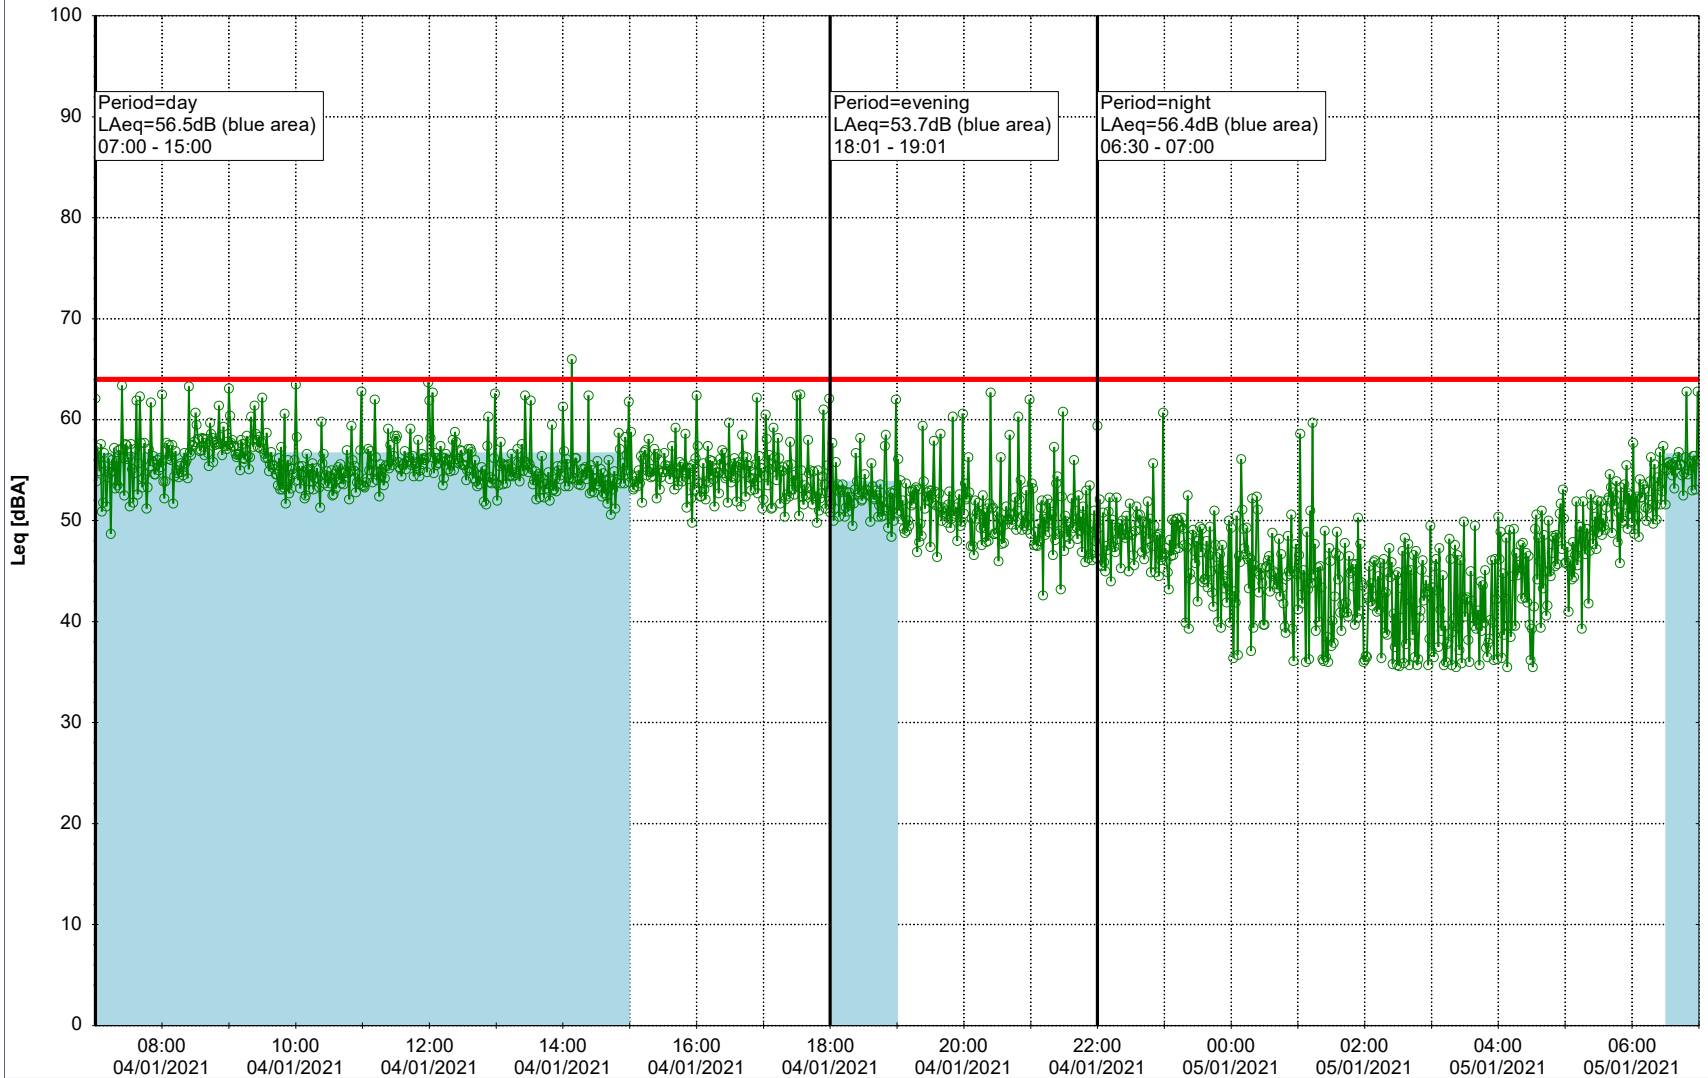

Project: Kronos Sydhavnen
Construction: Gåsebæk
Location: N-V

04/01/2021
05/01/2021

Remarks

...

Noise Time Related Diagram

○○○ GAB_NS01

Project: Kronos Sydhavnen
Construction: Gåsebæk
Location: N-V

05/01/2021
06/01/2021

Remarks

...

Noise Time Related Diagram

○○○ GAB_NS01

Project: Kronos Sydhavnen
Construction: Gåsebæk
Location: N-V

Remarks

...

Noise Time Related Diagram

06/01/2021
07/01/2021

○○○ GAB_NS01

Project: Kronos Sydhavnen
Construction: Gåsebæk
Location: N-V

Remarks

...

Noise Time Related Diagram

07/01/2021
08/01/2021

○○○○ GAB_NS01

Project: Kronos Sydhavnen
Construction: Gåsebæk
Location: N-V

08/01/2021
09/01/2021

Remarks

...

Noise Time Related Diagram

○○○○ GAB_NS01

Project: Kronos Sydhavnen
Construction: Gåsebæk
Location: N-V

09/01/2021
10/01/2021