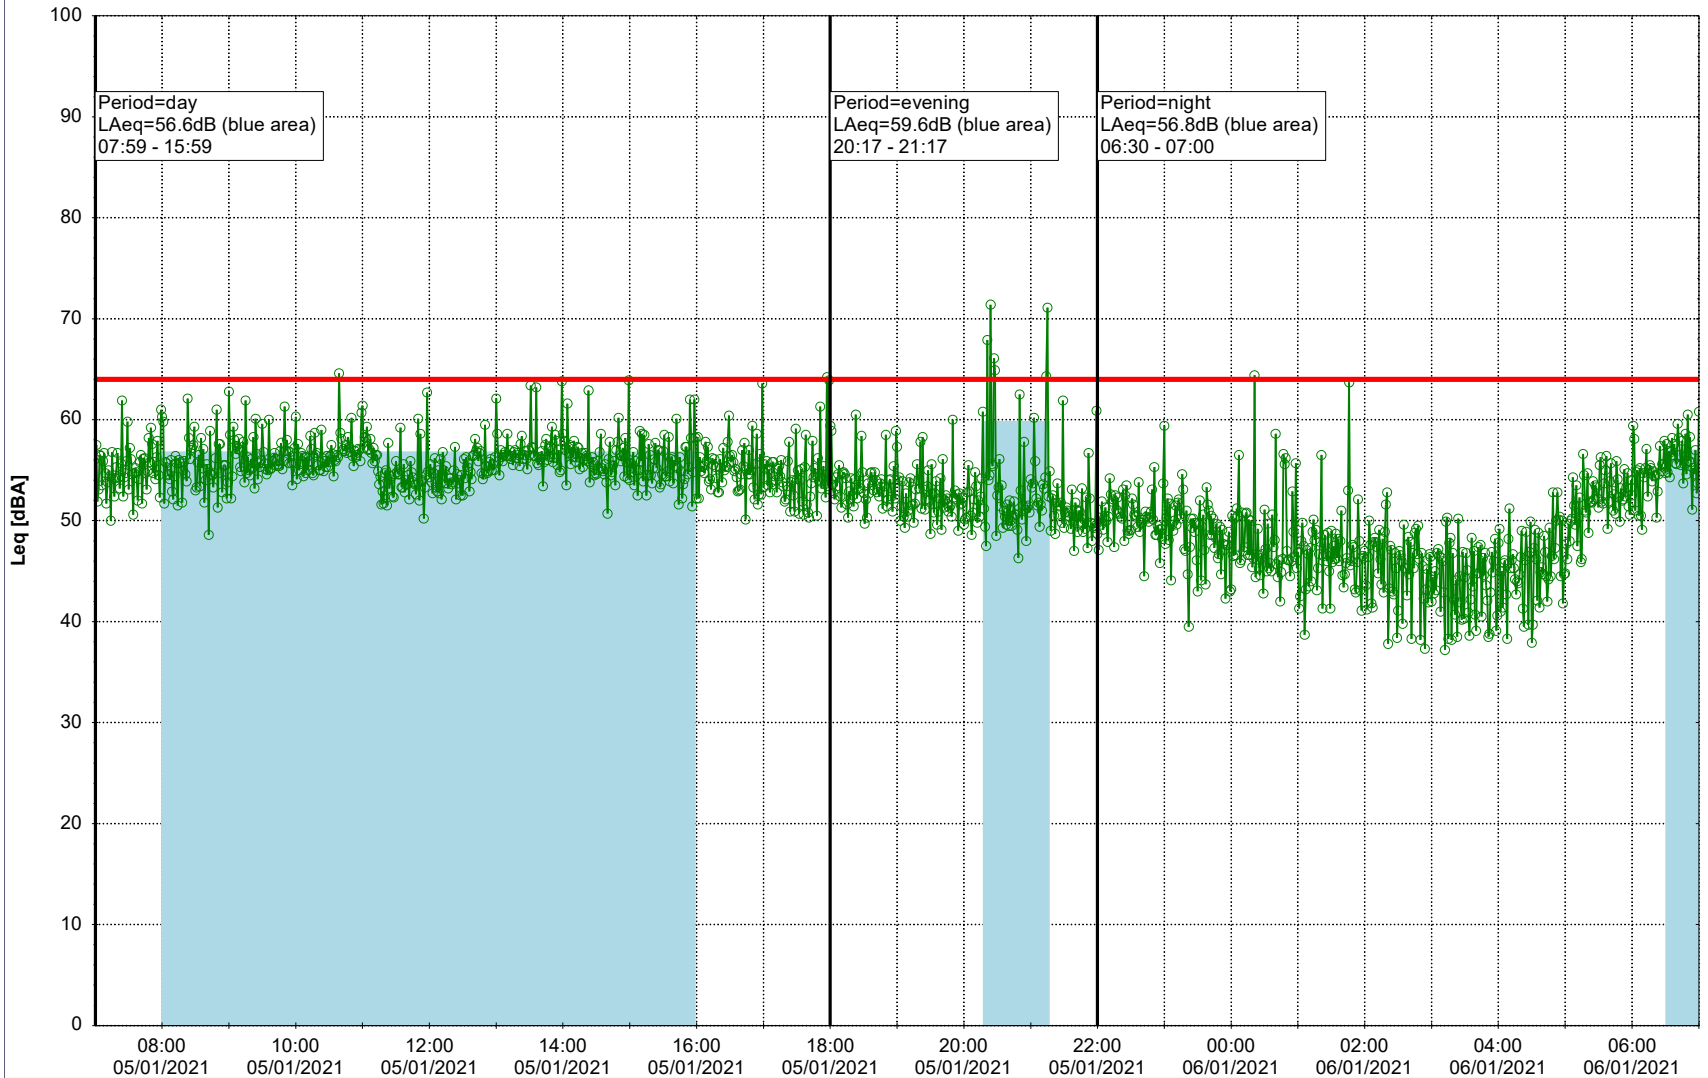

Project: Kronos Sydhavnen
Construction: Gåsebæk
Location: N-V

04/01/2021
05/01/2021

Remarks

...

Noise Time Related Diagram

○○○ GAB_NS01

Project: Kronos Sydhavnen
Construction: Gåsebæk
Location: N-V

05/01/2021
06/01/2021

Remarks

...

Noise Time Related Diagram

○○○ GAB_NS01

Project: Kronos Sydhavnen
Construction: Gåsebæk
Location: N-V

Remarks

...

Noise Time Related Diagram

06/01/2021
07/01/2021

○○○ GAB_NS01

Project: Kronos Sydhavnen
Construction: Gåsebæk
Location: N-V

Remarks

...

Noise Time Related Diagram

07/01/2021
08/01/2021

○○○○ GAB_NS01

Project: Kronos Sydhavnen
Construction: Gåsebæk
Location: N-V

08/01/2021
09/01/2021

Remarks

...

Noise Time Related Diagram

○○○○ GAB_NS01

Project: Kronos Sydhavnen
Construction: Gåsebæk
Location: N-V

09/01/2021
10/01/2021