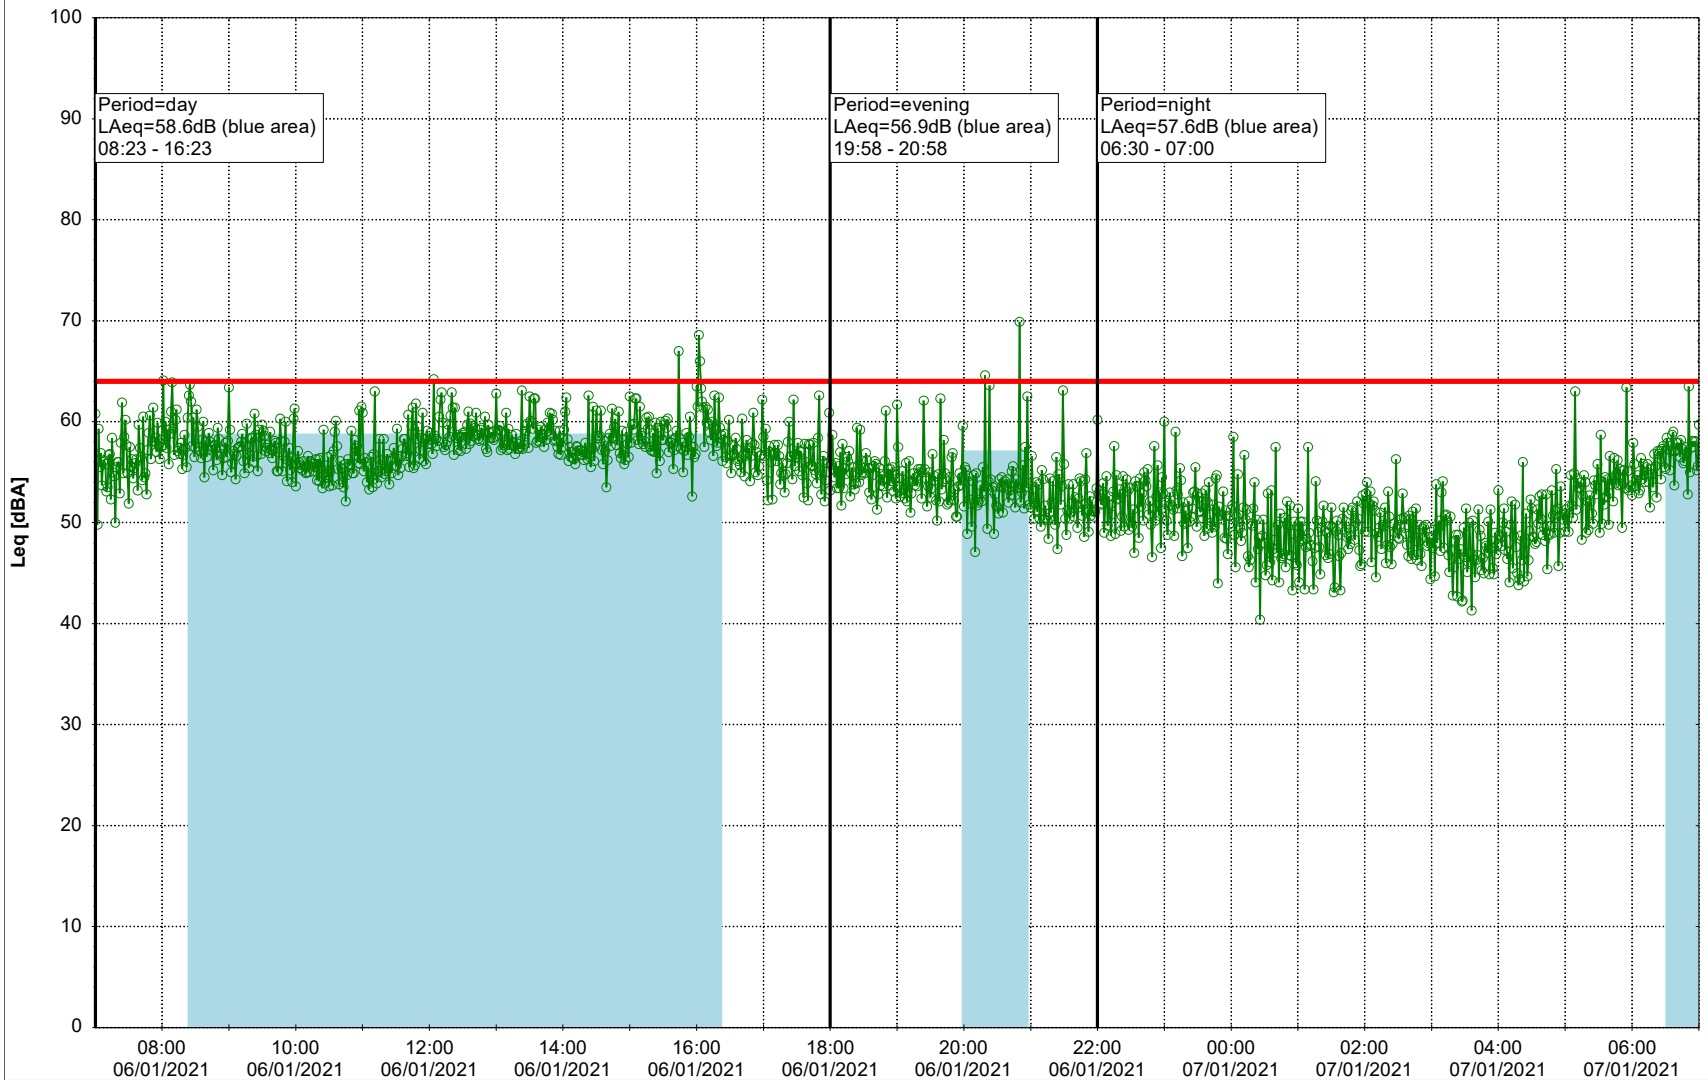

Noise Time Related Diagram

06/01/2021
07/01/2021

○○○ GAB_NS01