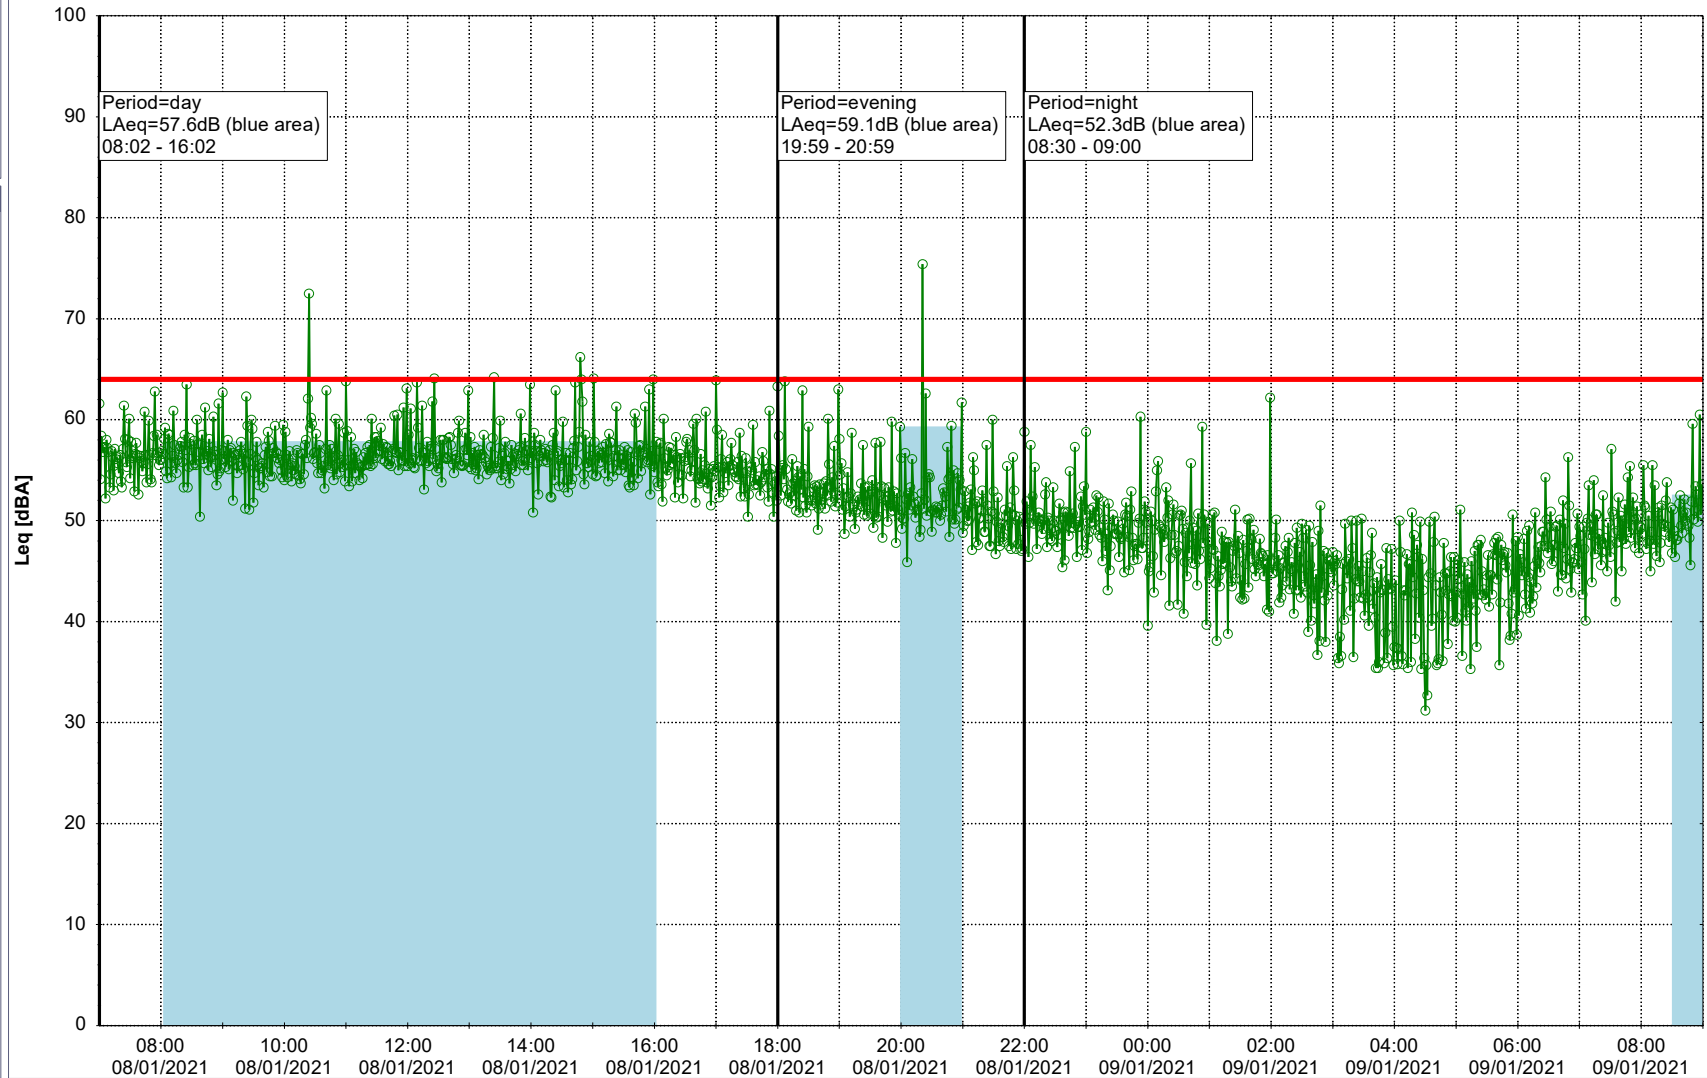

Project: Kronos Sydhavnen
Construction: Gåsebæk
Location: N-V

08/01/2021
09/01/2021

Remarks

...

Noise Time Related Diagram

○○○○ GAB_NS01

Project: Kronos Sydhavnen
Construction: Gåsebæk
Location: N-V

09/01/2021
10/01/2021

Remarks

...

Noise Time Related Diagram

○○○○ GAB_NS01

Project: Kronos Sydhavnen
Construction: Gåsebæk
Location: N-V

Remarks

...

Noise Time Related Diagram