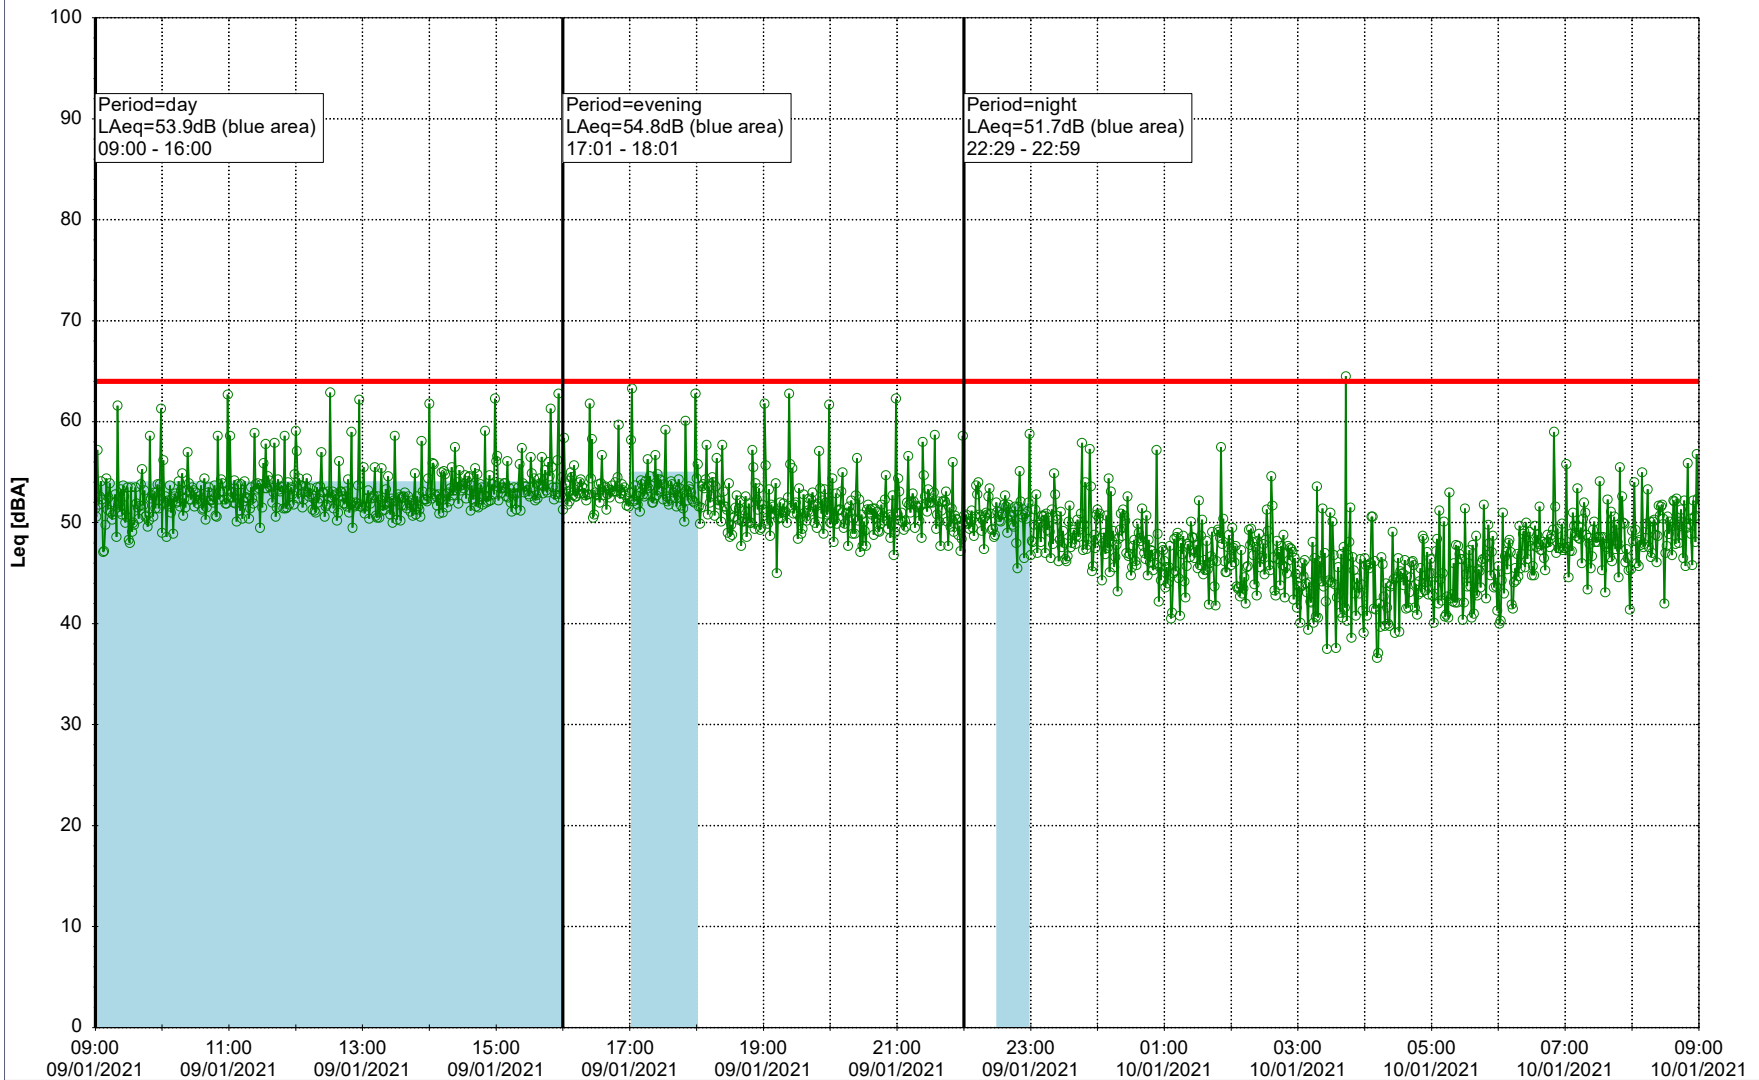

Project: Kronos Sydhavnen
Construction: Gåsebæk
Location: N-V

08/01/2021
09/01/2021

Remarks

...

Noise Time Related Diagram

○○○○ GAB_NS01

Project: Kronos Sydhavnen
Construction: Gåsebæk
Location: N-V

09/01/2021
10/01/2021

Remarks

...

Noise Time Related Diagram

○○○○ GAB_NS01

Project: Kronos Sydhavnen
Construction: Gåsebæk
Location: N-V

Remarks

...

Noise Time Related Diagram