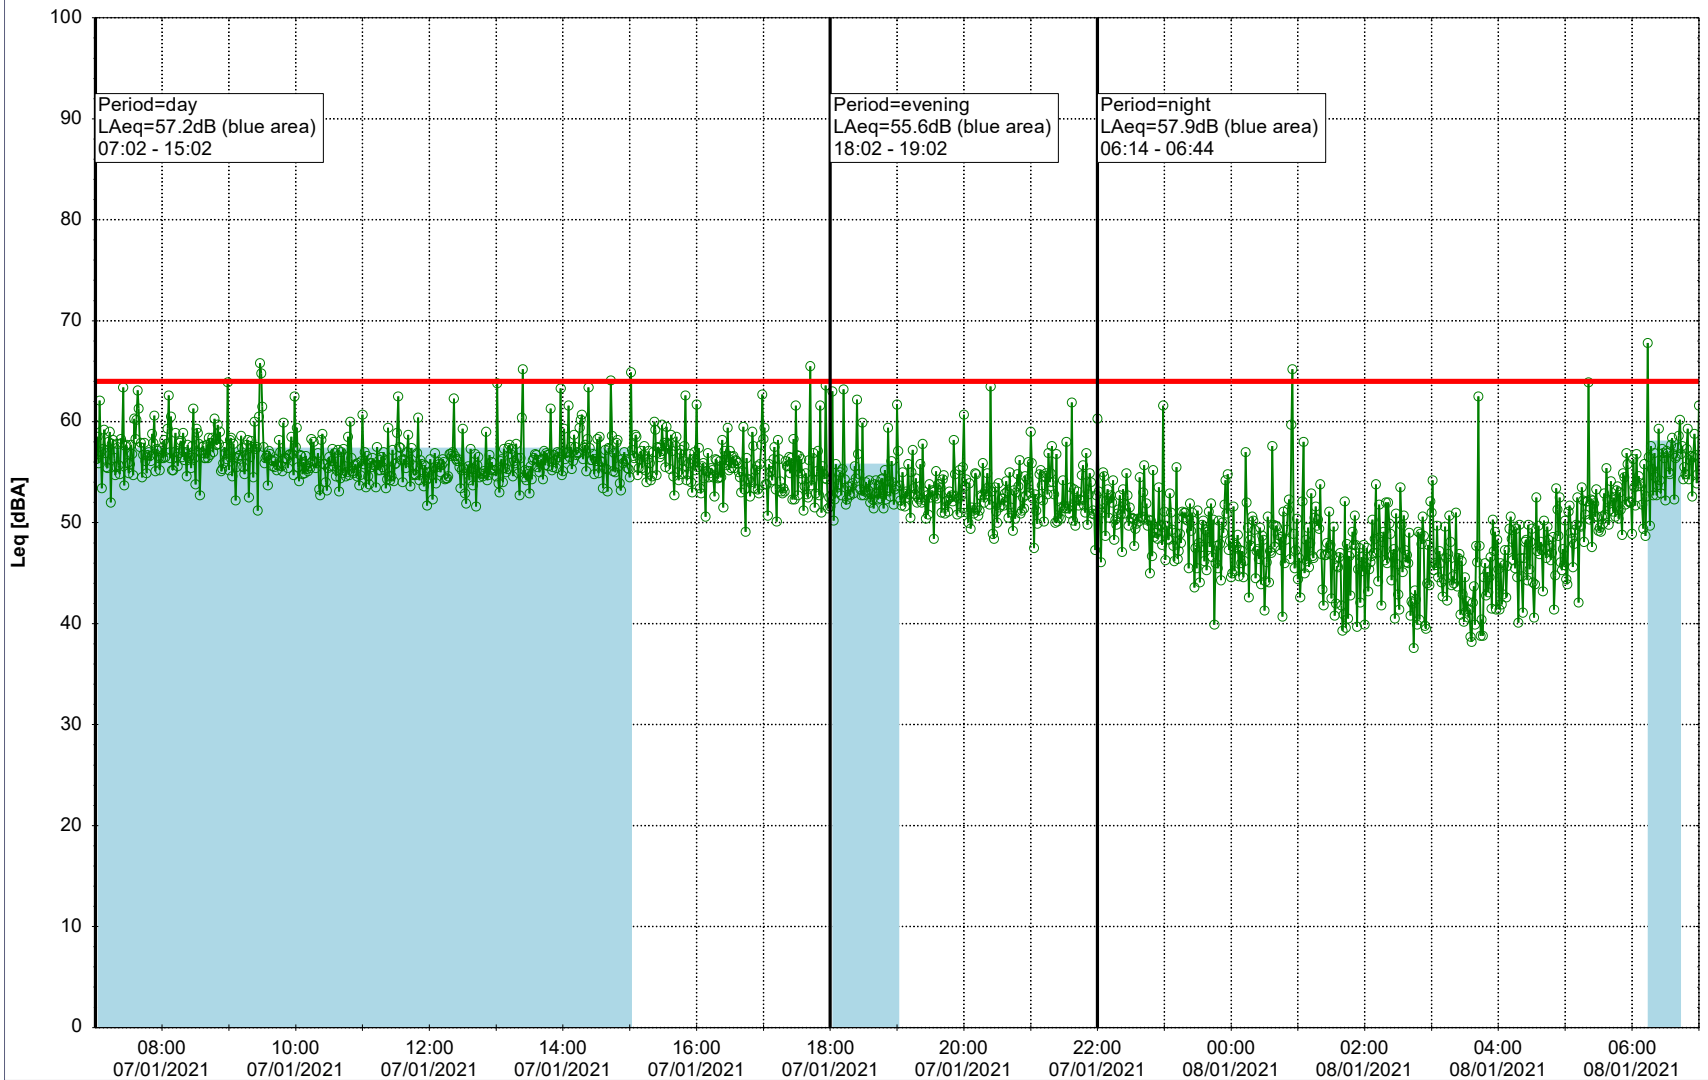

Noise Time Related Diagram

07/01/2021
08/01/2021

○○○○ GAB_NS01