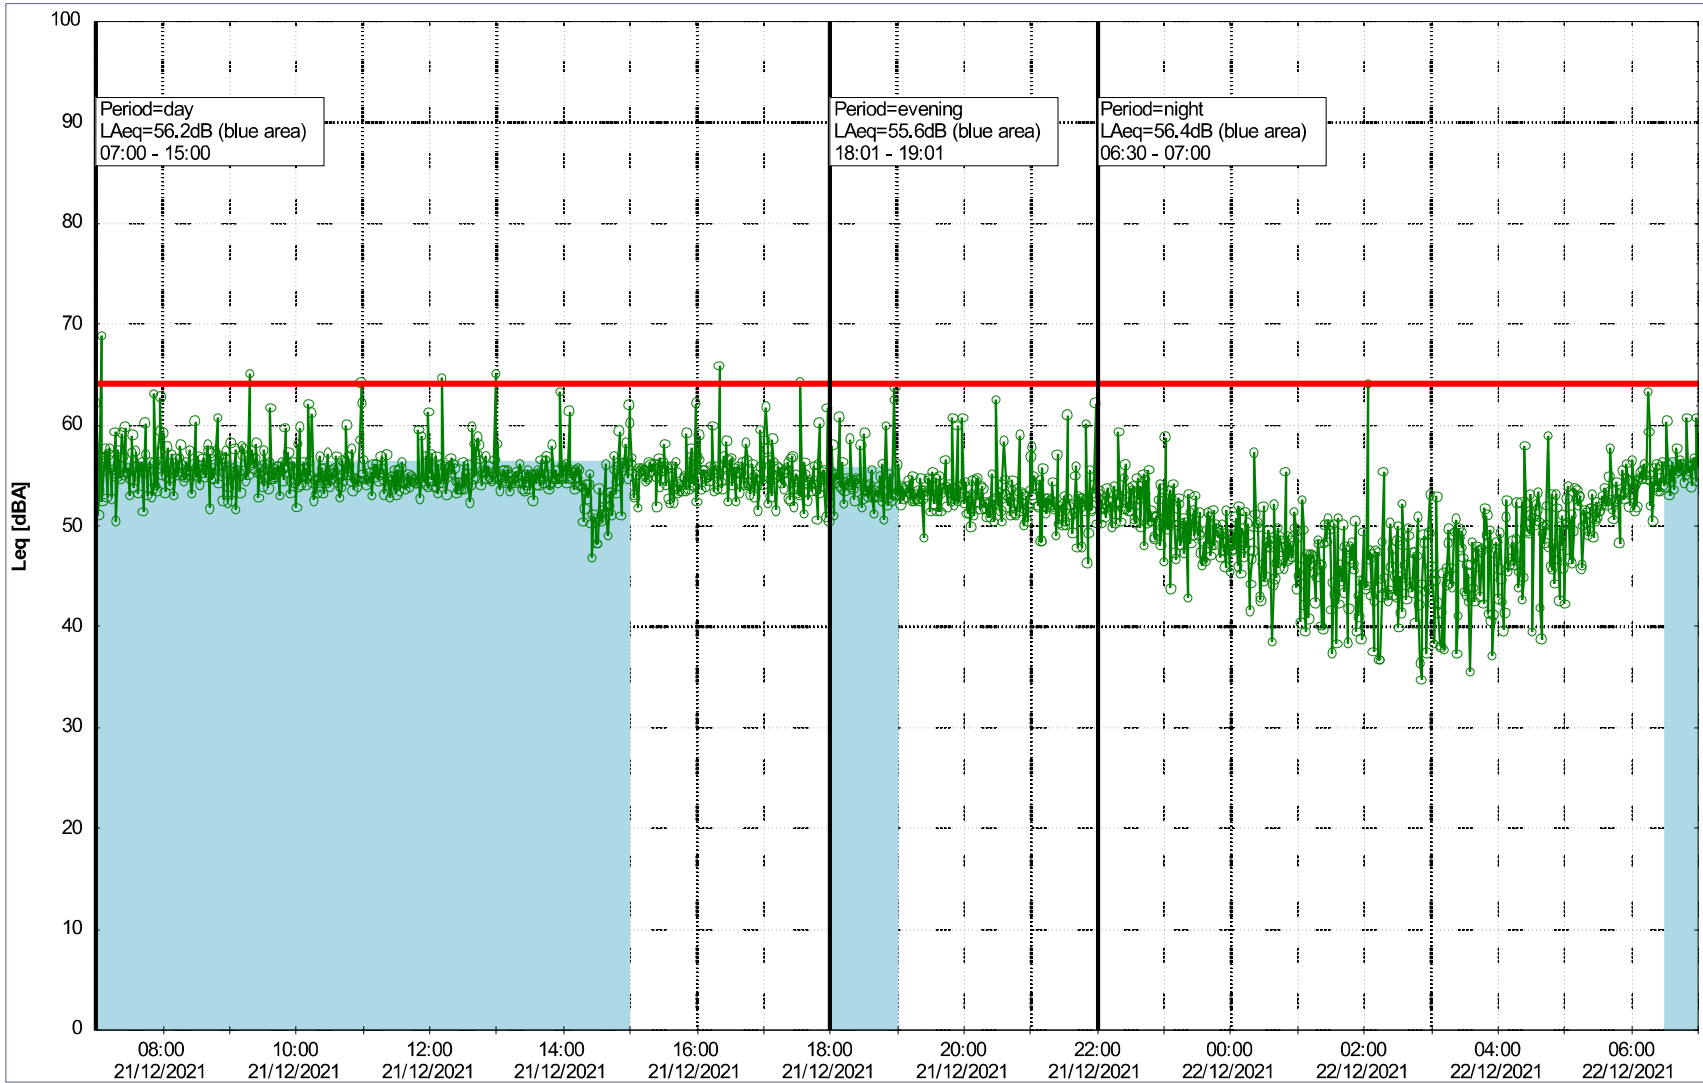

### Noise Time Related Diagram

Project: Kronos Sydhavnen  
Construction: Gåsebæk  
Location: N-V

21/12/2021  
22/12/2021

Remarks

...

### Noise Time Related Diagram

○○○○ GAB\_NS01

Project: Kronos Sydhavnen  
Construction: Gåsebæk  
Location: N-V

22/12/2021  
23/12/2021

○○○○ GAB\_NS01

### Noise Time Related Diagram

Remarks

...

Project: Kronos Sydhavnen  
Construction: Gåsebæk  
Location: N-V

23/12/2021  
24/12/2021

Remarks

...

### Noise Time Related Diagram

Project: Kronos Sydhavnen  
Construction: Gåsebæk  
Location: N-V

Plan View

Remarks

...