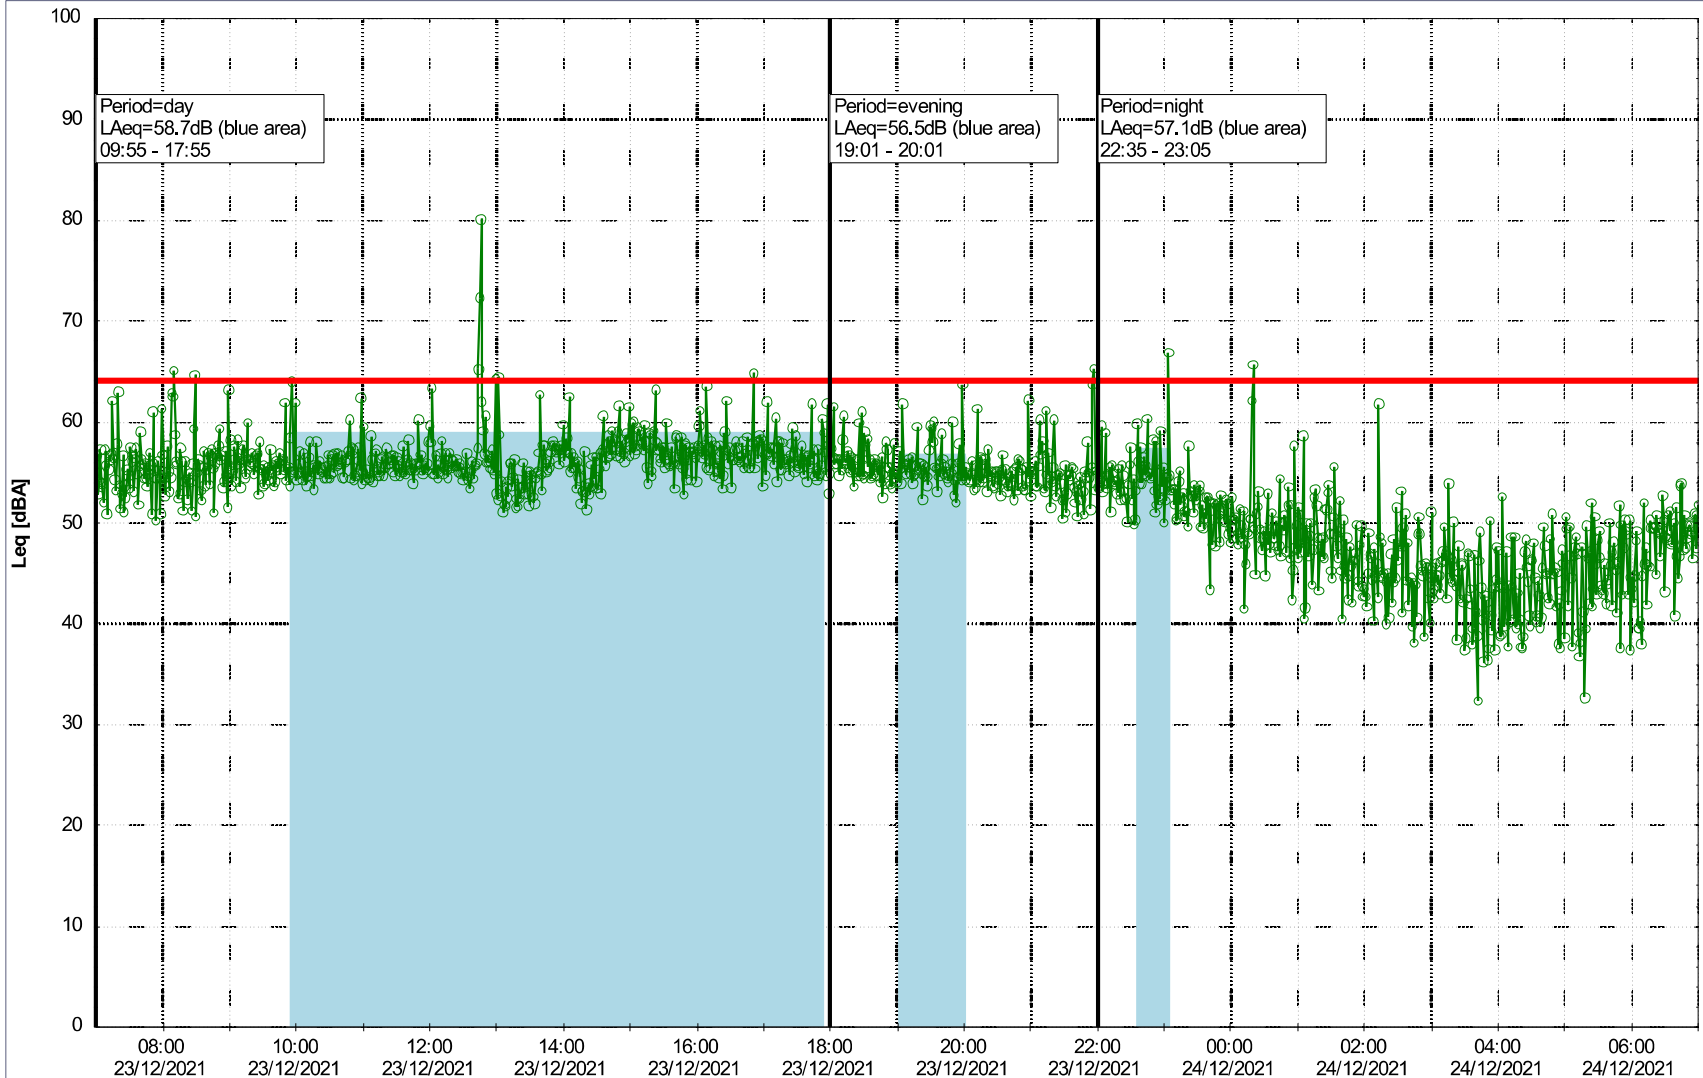

### Noise Time Related Diagram

Remarks

...

Project: Kronos Sydhavnen  
Construction: Gåsebæk  
Location: N-V

23/12/2021  
24/12/2021

Remarks

...

### Noise Time Related Diagram

○○○○ GAB\_NS01

Project: Kronos Sydhavnen  
Construction: Gåsebæk  
Location: N-V

24/12/2021  
25/12/2021

### Noise Time Related Diagram

○○○○ GAB\_NS01

Remarks

...

Project: Kronos Sydhavnen  
Construction: Gåsebæk  
Location: N-V

25/12/2021  
26/12/2021

○○○○ GAB\_NS01

Remarks

### Noise Time Related Diagram

Project: Kronos Sydhavnen  
Construction: Gåsebæk  
Location: N-V

Plan View

Remarks

...