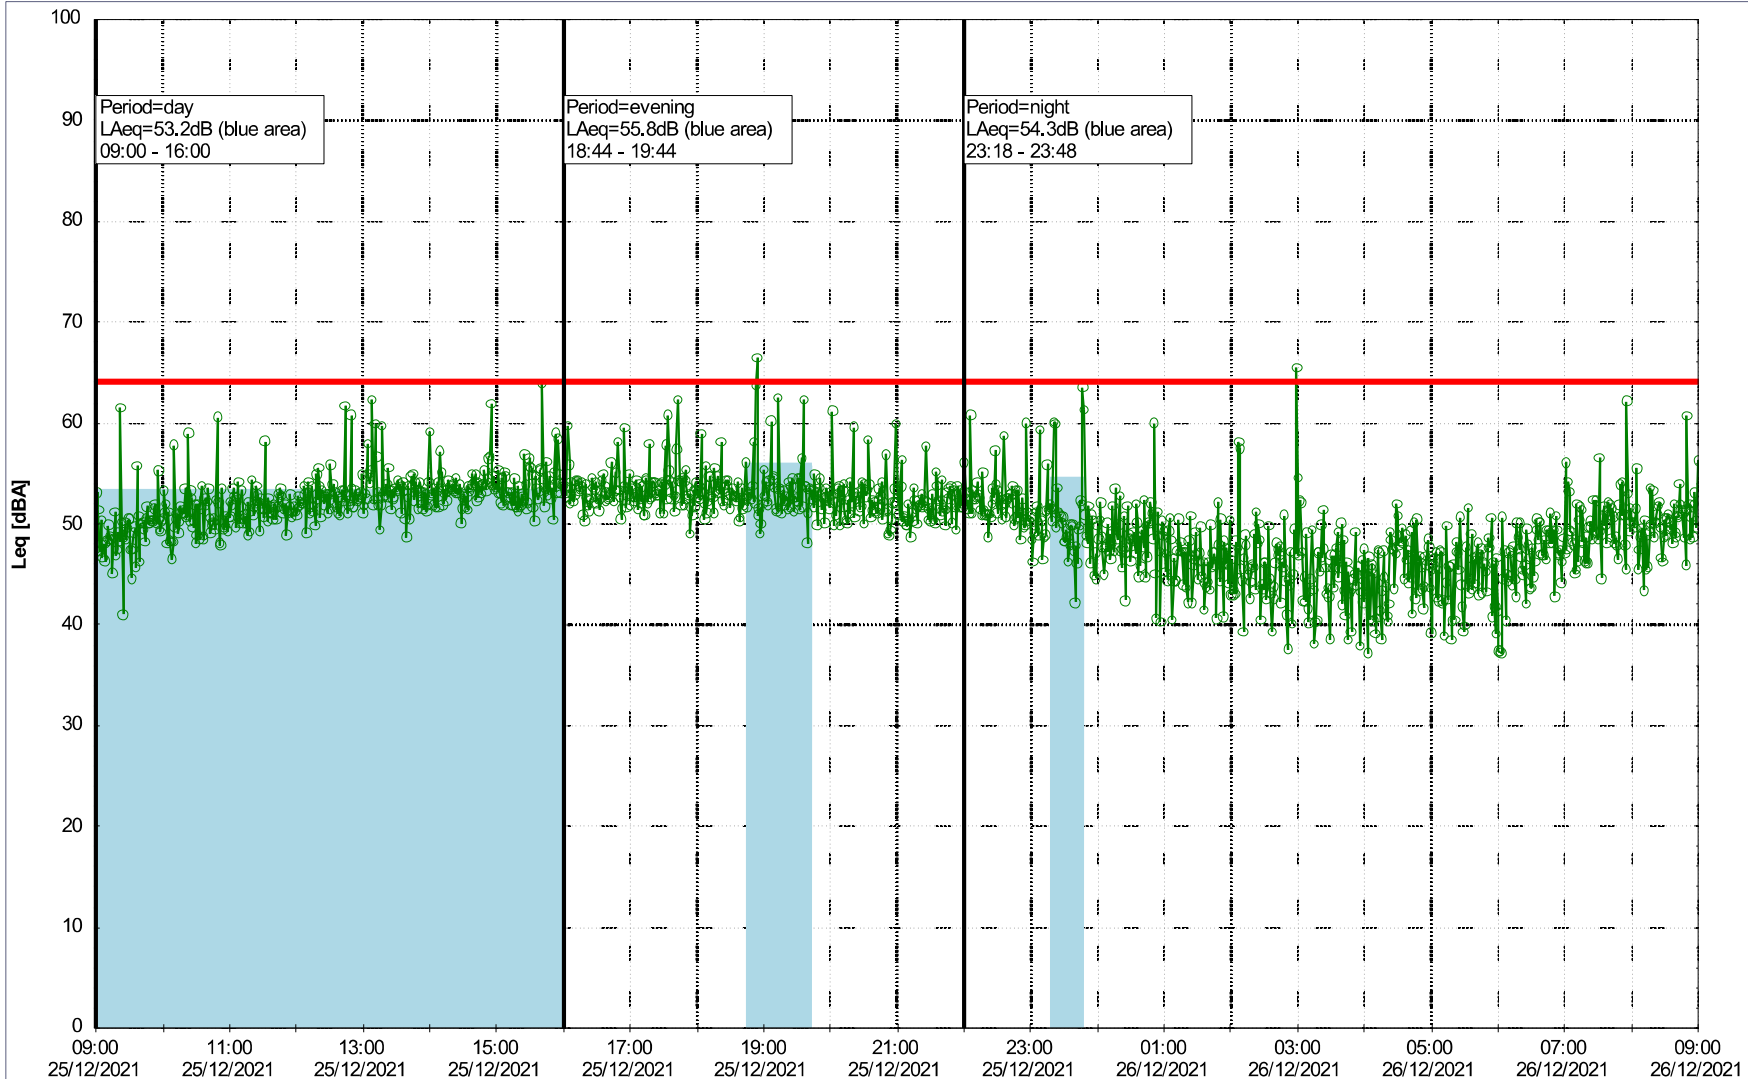

### Noise Time Related Diagram

○○○○ GAB\_NS01

Remarks

...

Project: Kronos Sydhavnen  
Construction: Gåsebæk  
Location: N-V

25/12/2021  
26/12/2021

○○○○ GAB\_NS01

Remarks

### Noise Time Related Diagram

Project: Kronos Sydhavnen  
Construction: Gåsebæk  
Location: N-V

Plan View

Remarks

...