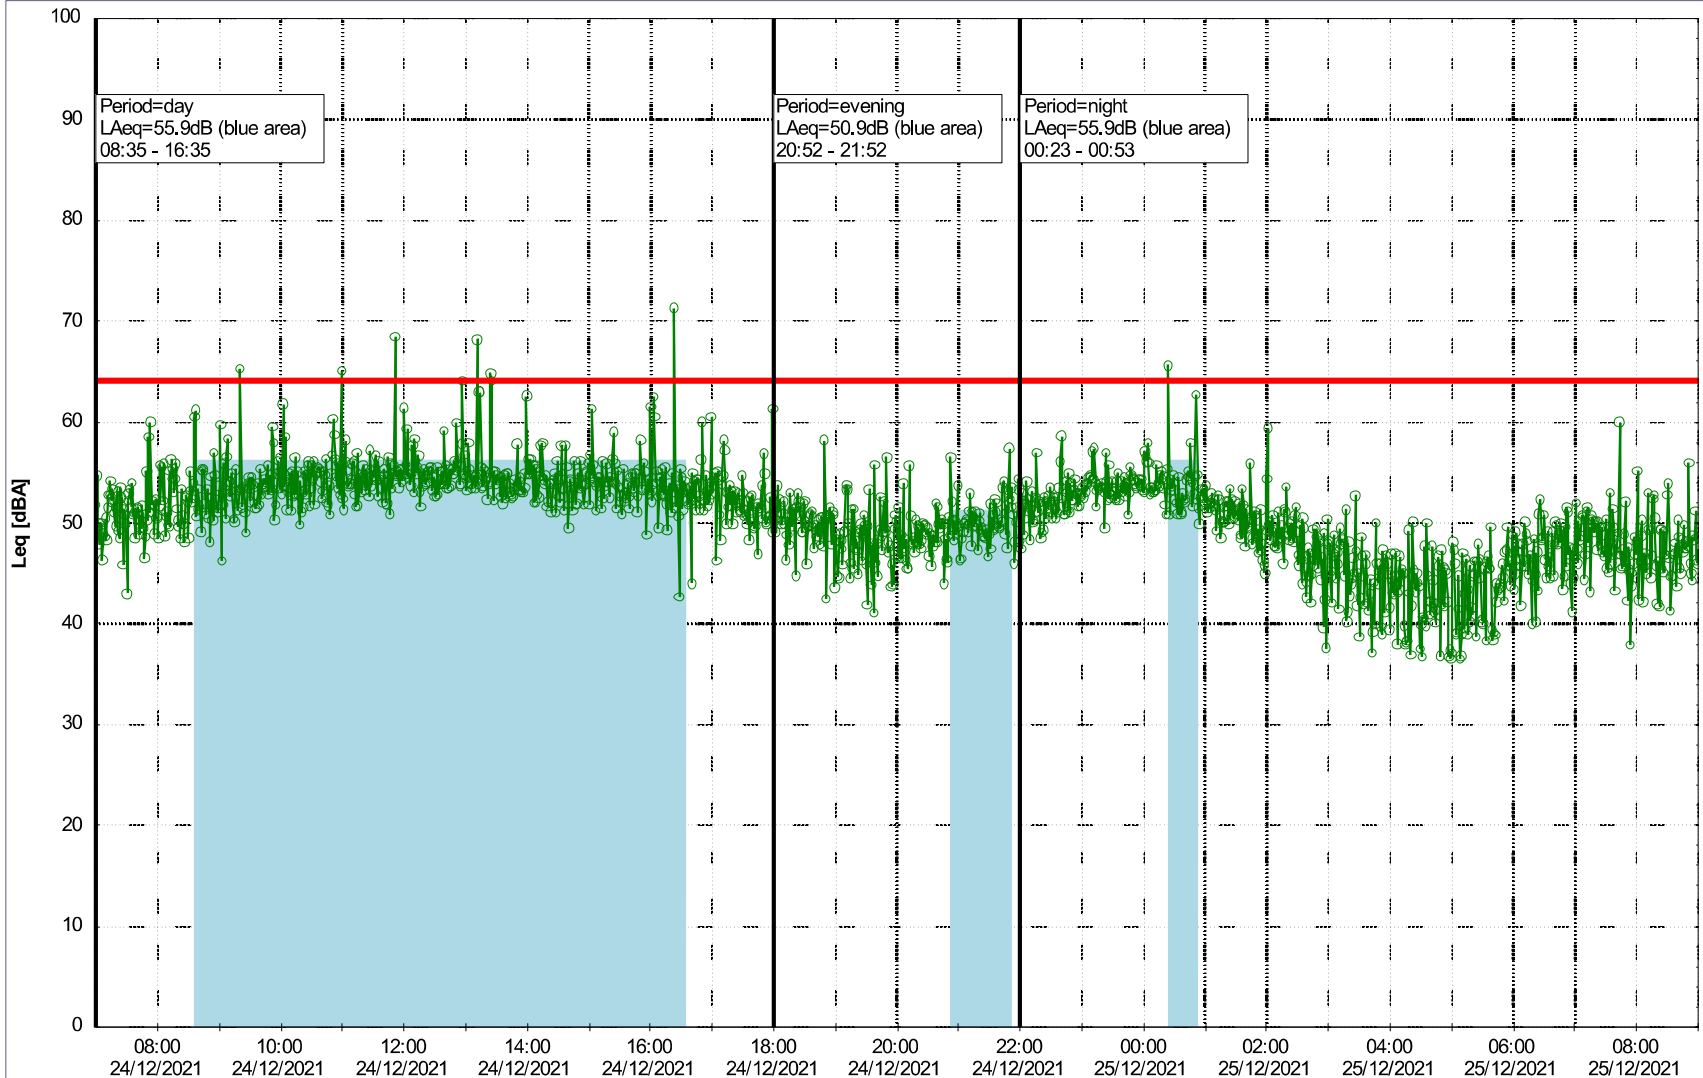

### Noise Time Related Diagram

○○○○ GAB\_NS01

Project: Kronos Sydhavnen  
Construction: Gåsebæk  
Location: N-V

24/12/2021  
25/12/2021

### Noise Time Related Diagram

○○○○ GAB\_NS01

Remarks

...

Project: Kronos Sydhavnen  
Construction: Gåsebæk  
Location: N-V

25/12/2021  
26/12/2021

○○○○ GAB\_NS01

Remarks

### Noise Time Related Diagram

Project: Kronos Sydhavnen  
Construction: Gåsebæk  
Location: N-V

Plan View

Remarks

...