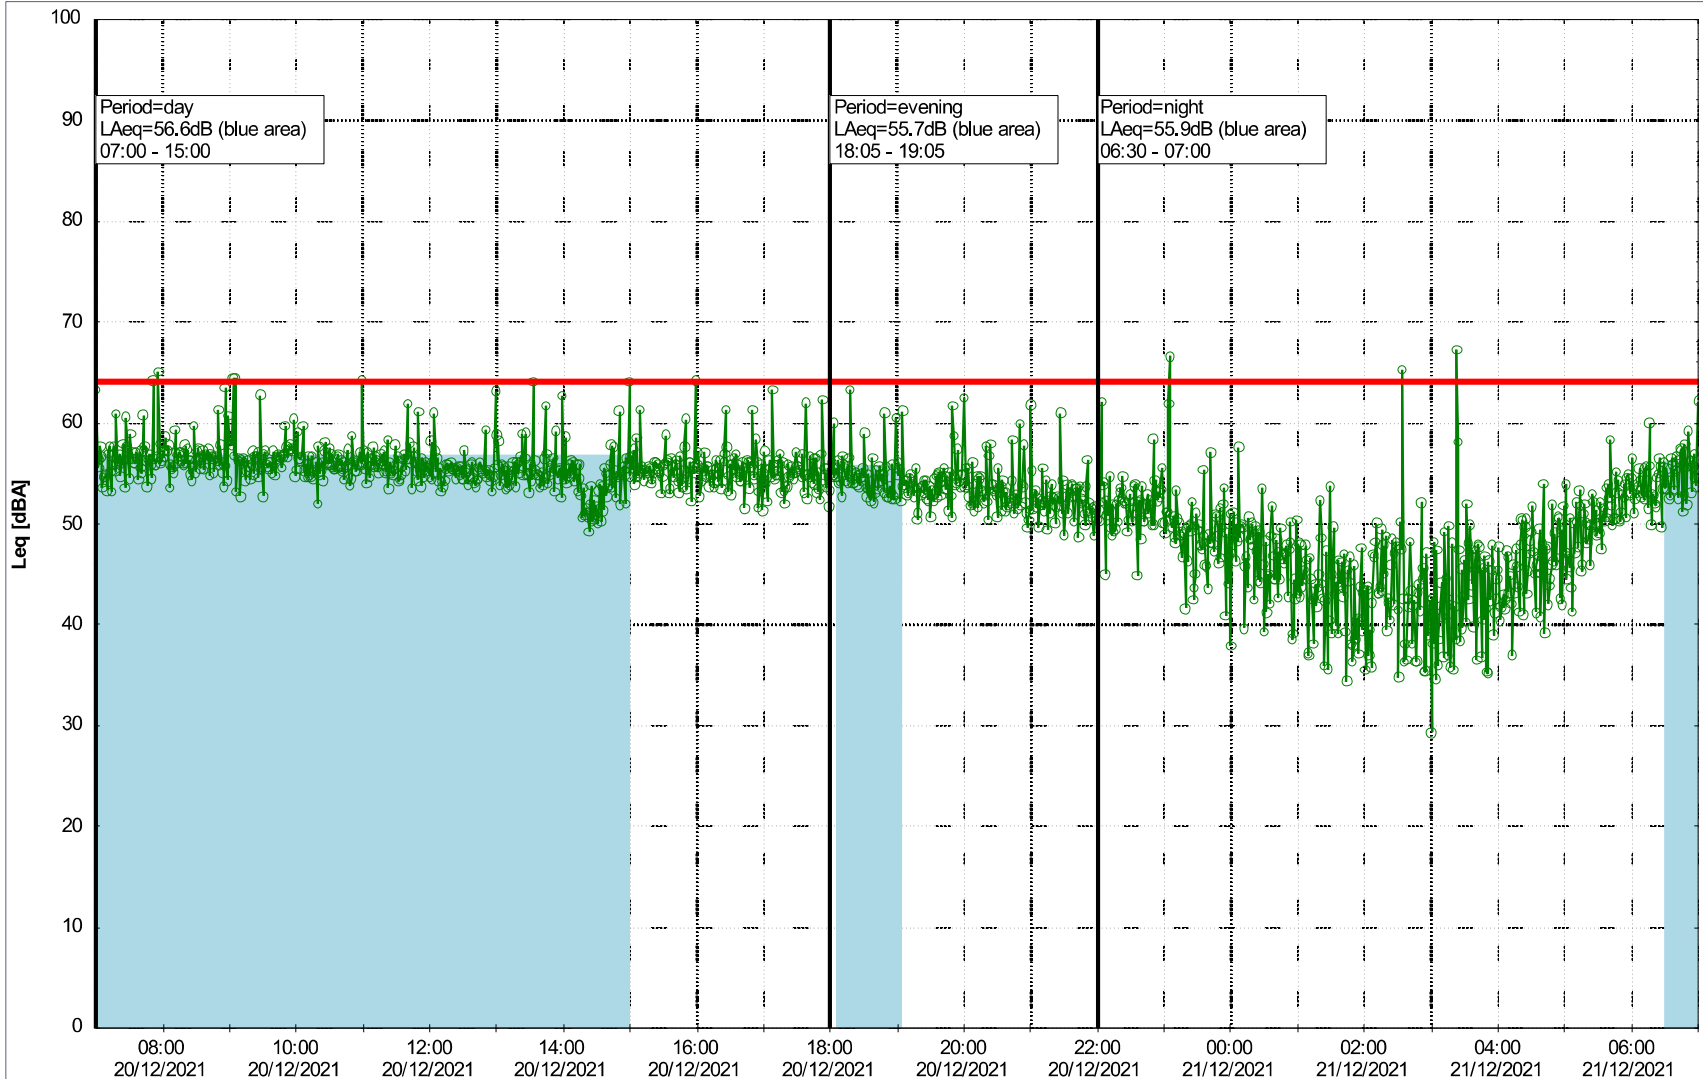

Project: Kronos Sydhavnen  
Construction: Gåsebæk  
Location: N-V

20/12/2021  
21/12/2021

○○○○ GAB\_NS01

### Noise Time Related Diagram

Project: Kronos Sydhavnen  
Construction: Gåsebæk  
Location: N-V

21/12/2021  
22/12/2021

Remarks

...

### Noise Time Related Diagram

Remarks

...

Project: Kronos Sydhavnen  
Construction: Gåsebæk  
Location: N-V

23/12/2021  
24/12/2021

Remarks

...

### Noise Time Related Diagram

Project: Kronos Sydhavnen  
Construction: Gåsebæk  
Location: N-V

Plan View

Remarks

...