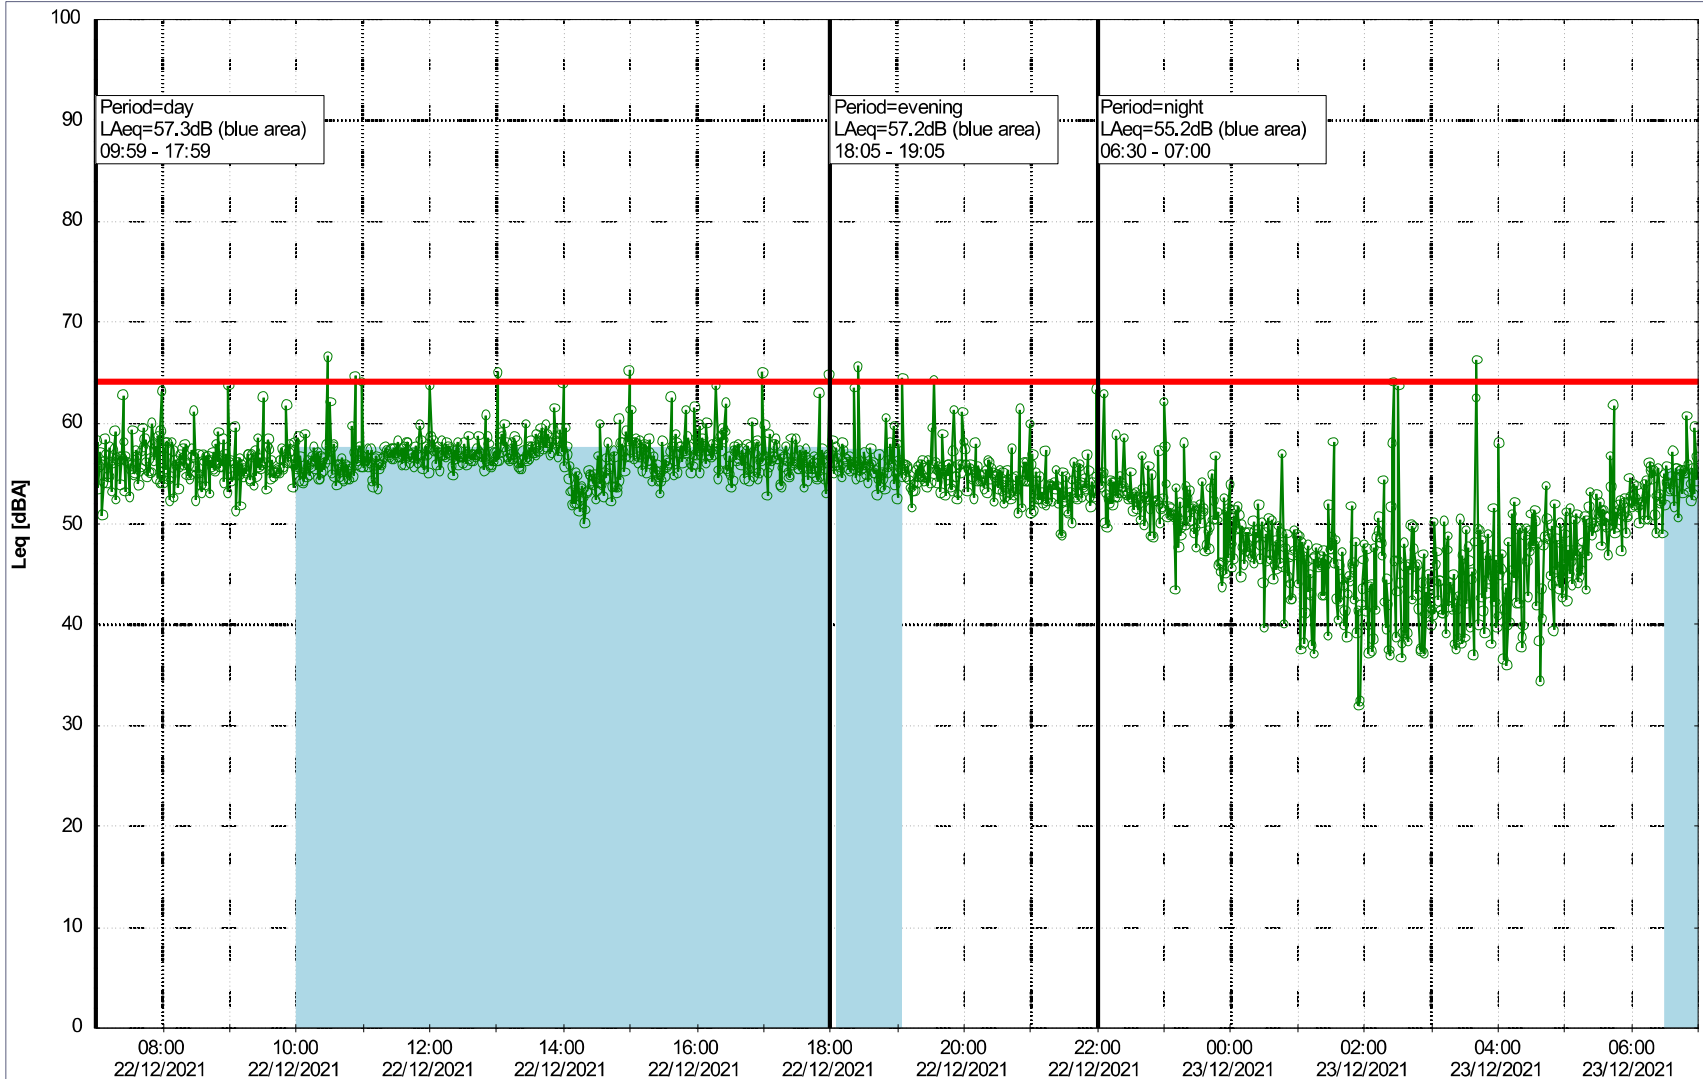

### Noise Time Related Diagram

○○○○ GAB\_NS01

Project: Kronos Sydhavnen  
Construction: Gåsebæk  
Location: N-V

22/12/2021  
23/12/2021

○○○○ GAB\_NS01

### Noise Time Related Diagram

Remarks

...

Project: Kronos Sydhavnen  
Construction: Gåsebæk  
Location: N-V

23/12/2021  
24/12/2021

Remarks

...

### Noise Time Related Diagram

○○○○ GAB\_NS01

Remarks

...

Project: Kronos Sydhavnen  
Construction: Gåsebæk  
Location: N-V

25/12/2021  
26/12/2021

○○○○ GAB\_NS01

Remarks

### Noise Time Related Diagram

Project: Kronos Sydhavnen  
Construction: Gåsebæk  
Location: N-V

Plan View

Remarks

...