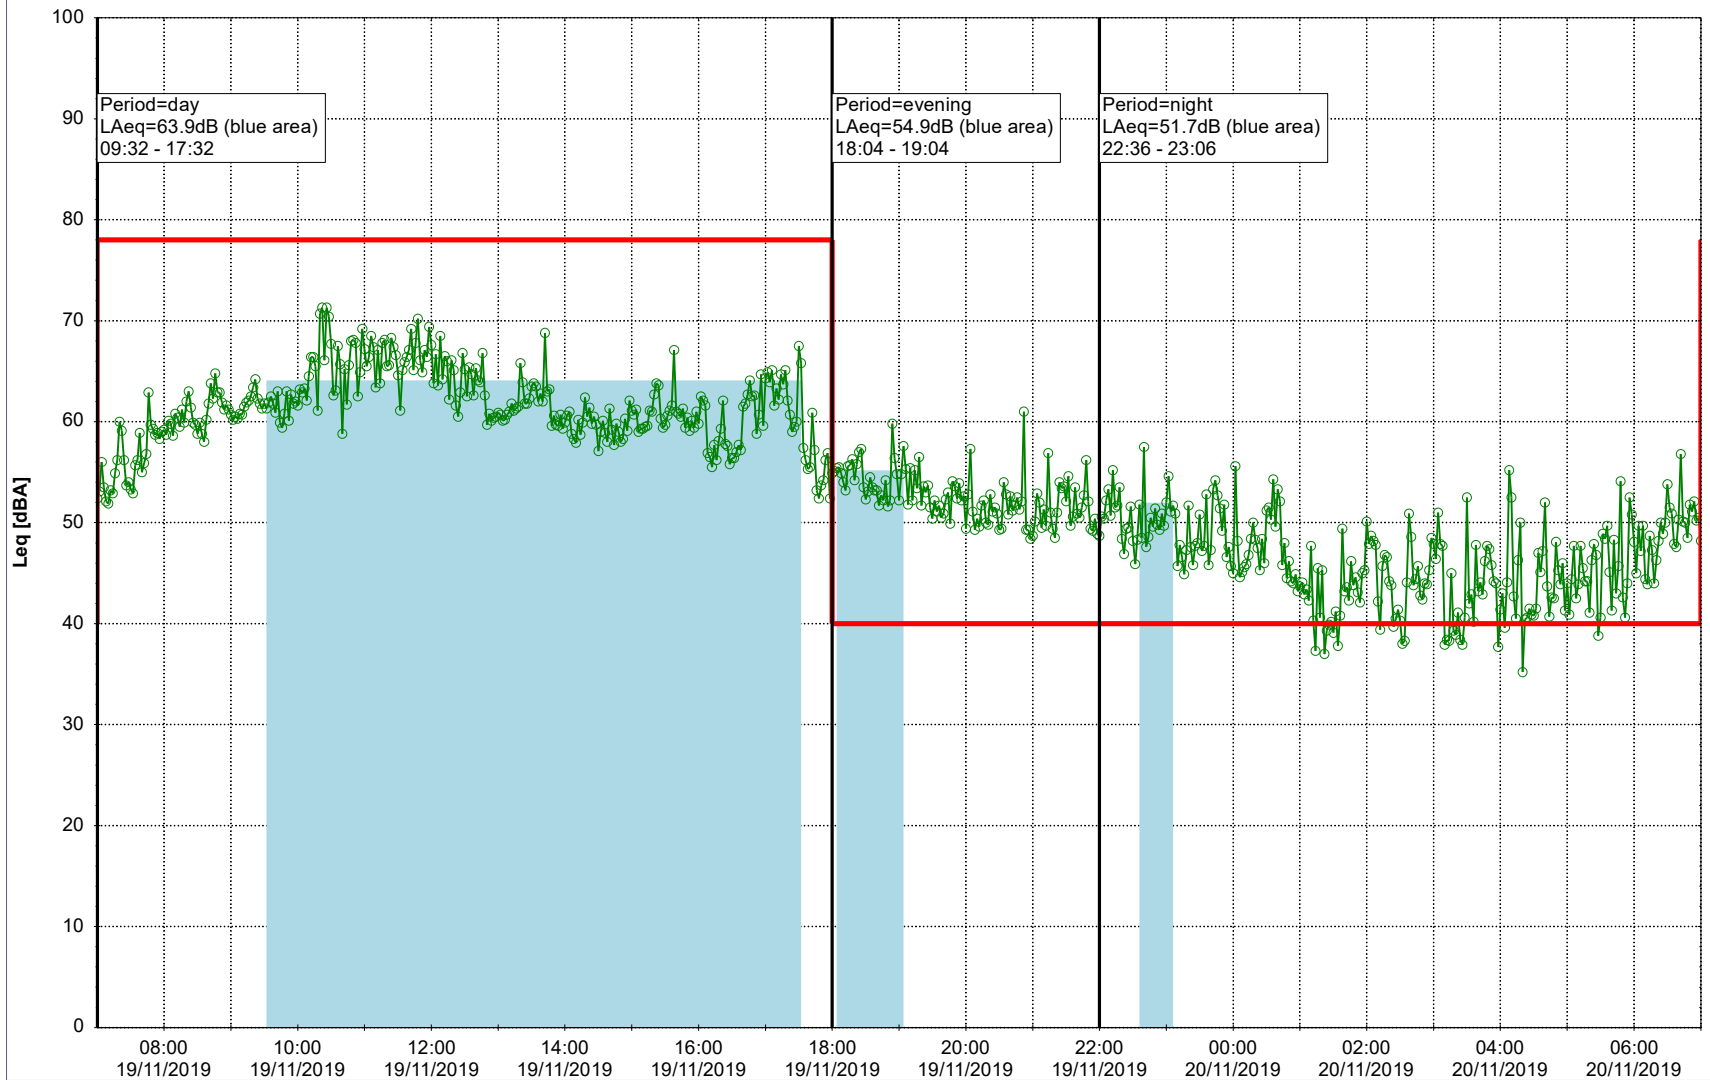

Plan View

Remarks

...

Noise Time Related Diagram

19/11/2019
20/11/2019

○ NEL_NS01

Project: Kronos Sydhavnen
Construction: Ny Ellebjerg
Location: N-V

20/11/2019
21/11/2019

Plan View

Remarks

...

Noise Time Related Diagram

○ ○ ○ ○ NEL_NS01

Project: Kronos Sydhavnen
Construction: Ny Ellebjerg
Location: N-V

Plan View

Remarks

Noise Time Related Diagram

22/11/2019
23/11/2019

○ ○ ○ ○ NEL_NS01

Project: Kronos Sydhavnen
Construction: Ny Ellebjerg
Location: N-V

Plan View

Remarks

...

Noise Time Related Diagram

23/11/2019
24/11/2019

○ ○ ○ ○ NEL_NS01

Project: Kronos Sydhavnen
Construction: Ny Ellebjerg
Location: N-V

24/11/2019
25/11/2019

Plan View

Remarks

...

Noise Time Related Diagram