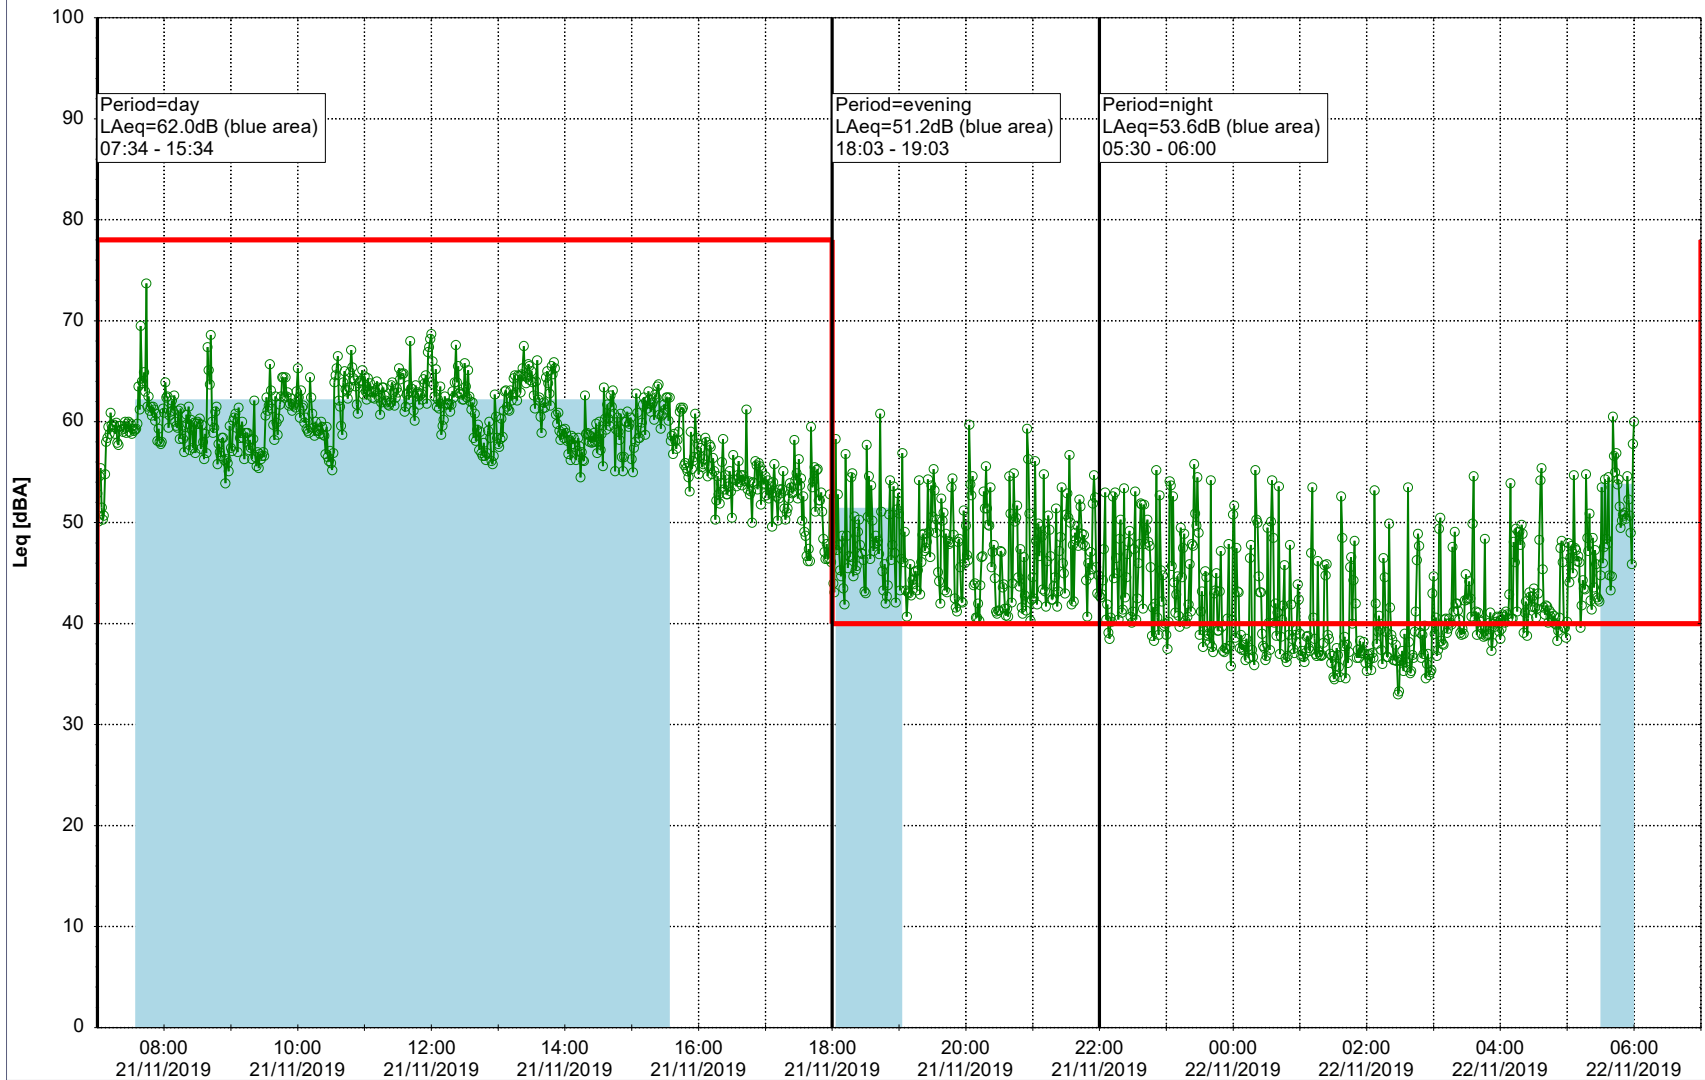

Plan View

Remarks

...

Noise Time Related Diagram

○ ○ ○ ○ NEL_NS01

Project: Kronos Sydhavnen
Construction: Ny Ellebjerg
Location: N-V

Plan View

Remarks

...

Noise Time Related Diagram

21/11/2019
22/11/2019

○ ○ ○ ○ NEL_NS01

Project: Kronos Sydhavnen
Construction: Ny Ellebjerg
Location: N-V

Plan View

Remarks

...

Noise Time Related Diagram

22/11/2019
23/11/2019

○ ○ ○ ○ NEL_NS01

Project: Kronos Sydhavnen
Construction: Ny Ellebjerg
Location: N-V

Plan View

Remarks

...

Noise Time Related Diagram

23/11/2019
24/11/2019

○ ○ ○ ○ NEL_NS01

Project: Kronos Sydhavnen
Construction: Ny Ellebjerg
Location: N-V

24/11/2019
25/11/2019

Plan View

Remarks

...

Noise Time Related Diagram