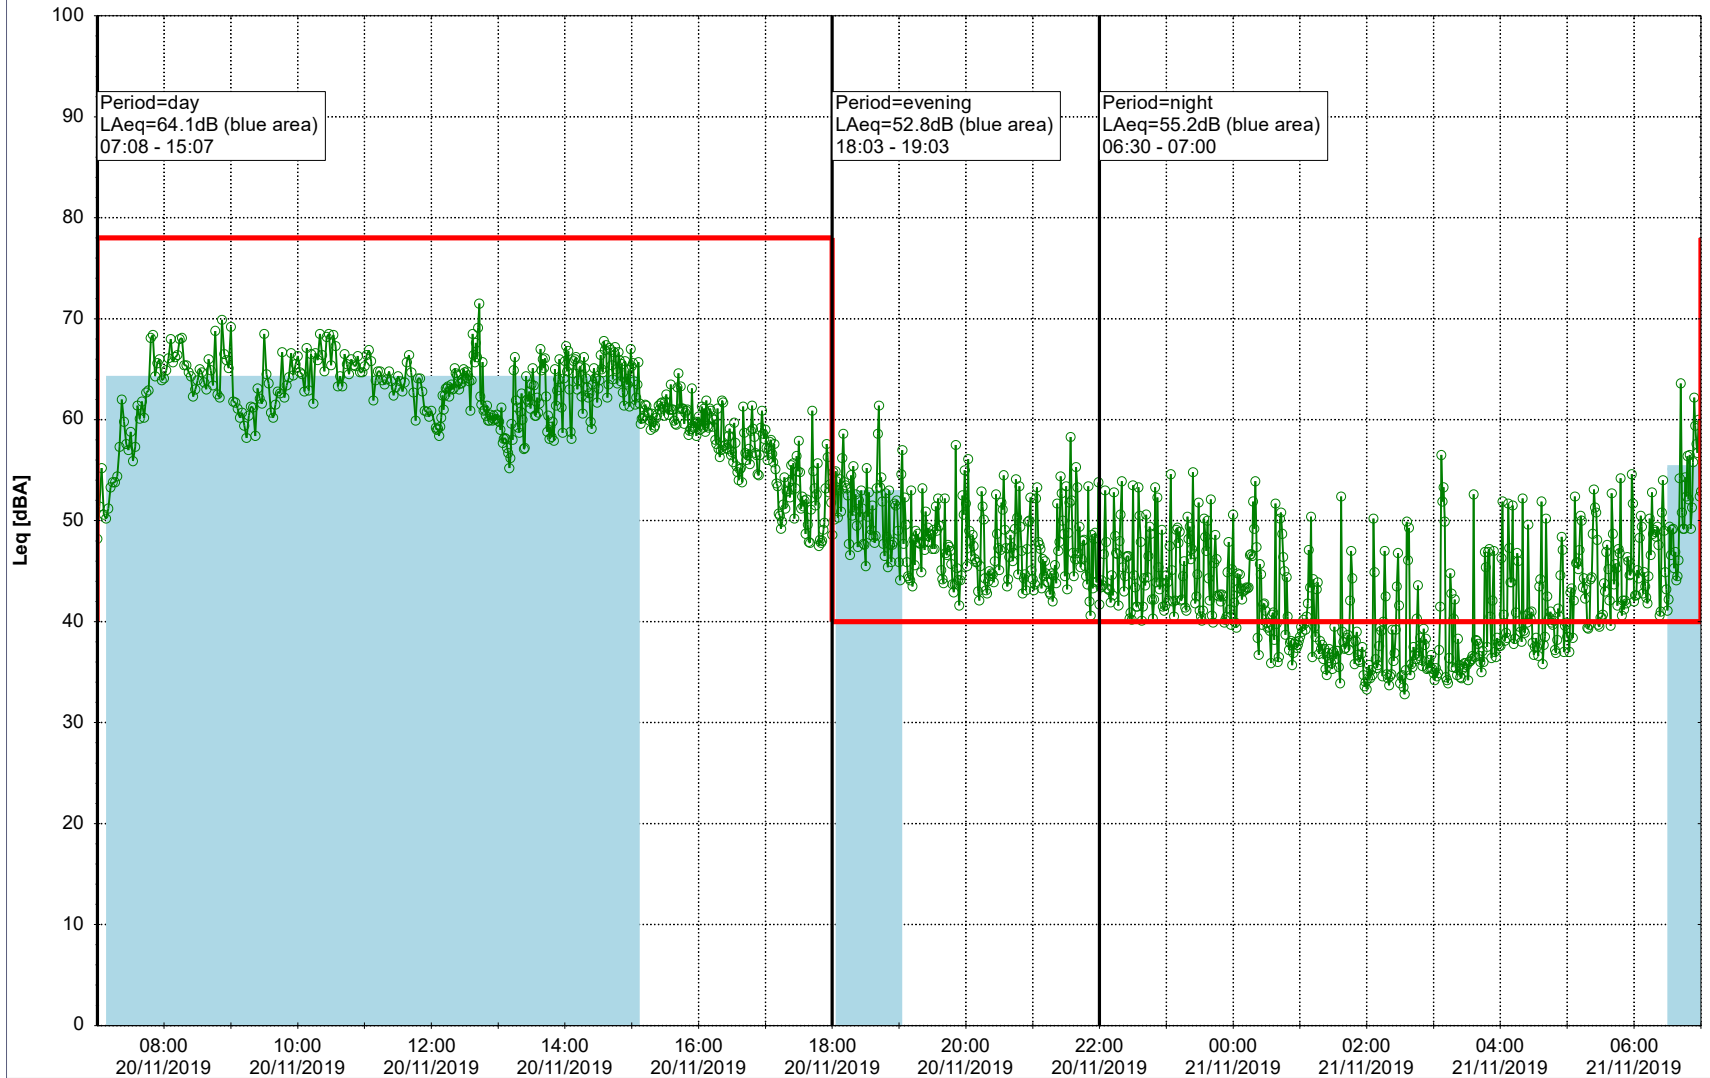

Plan View

Remarks

...

Noise Time Related Diagram

○ ○ ○ ○ NEL_NS01

Project: Kronos Sydhavnen
Construction: Ny Ellebjerg
Location: N-V

Plan View

Remarks

...

Noise Time Related Diagram

21/11/2019
22/11/2019

○ ○ ○ ○ NEL_NS01

Project: Kronos Sydhavnen
Construction: Ny Ellebjerg
Location: N-V

Plan View

Remarks

...

Noise Time Related Diagram

22/11/2019
23/11/2019

○ ○ ○ ○ NEL_NS01

Project: Kronos Sydhavnen
Construction: Ny Ellebjerg
Location: N-V

Plan View

Remarks

...

Noise Time Related Diagram

23/11/2019
24/11/2019

○ ○ ○ ○ NEL_NS01

Project: Kronos Sydhavnen
Construction: Ny Ellebjerg
Location: N-V

24/11/2019
25/11/2019

Plan View

Remarks

...

Noise Time Related Diagram