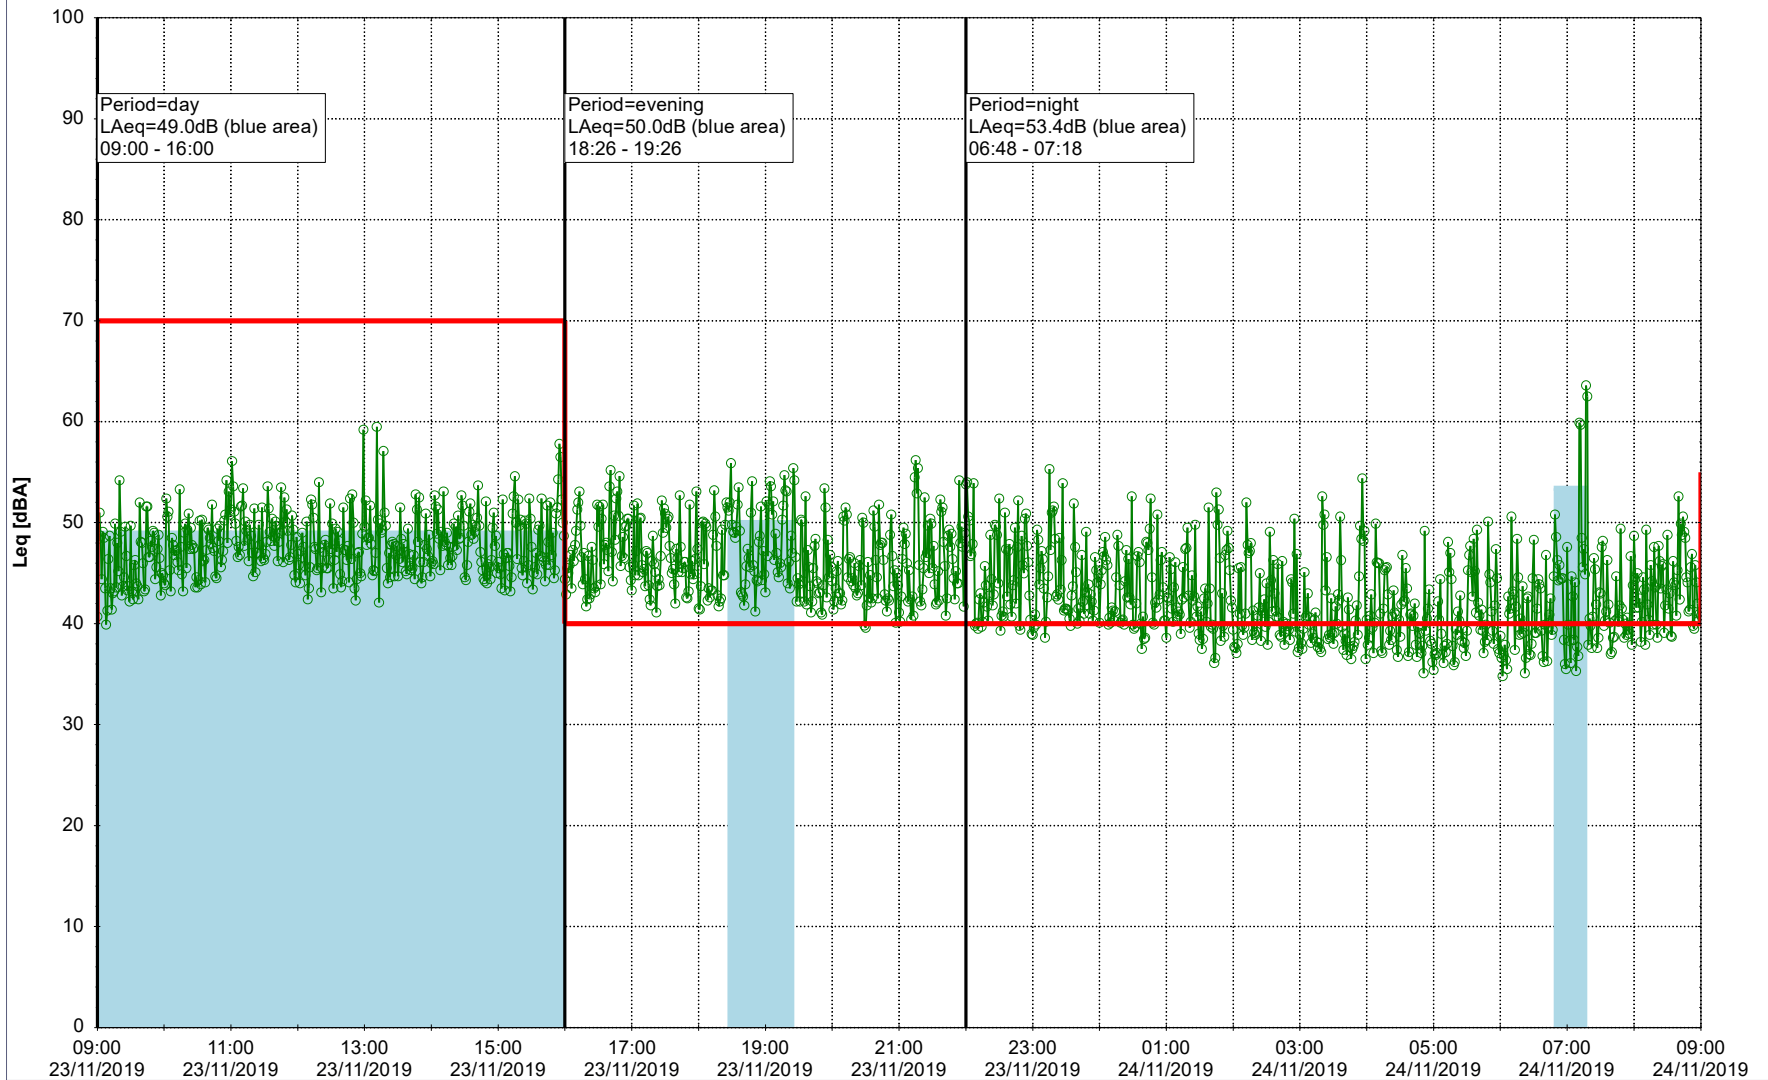

Noise Time Related Diagram

22/11/2019
23/11/2019

○ ○ ○ ○ NEL_NS01

Project: Kronos Sydhavnen
Construction: Ny Ellebjerg
Location: N-V

Plan View

Remarks

...

Noise Time Related Diagram

23/11/2019
24/11/2019

○ ○ ○ ○ NEL_NS01

Project: Kronos Sydhavnen
Construction: Ny Ellebjerg
Location: N-V

24/11/2019
25/11/2019

Plan View

Remarks

...

Noise Time Related Diagram