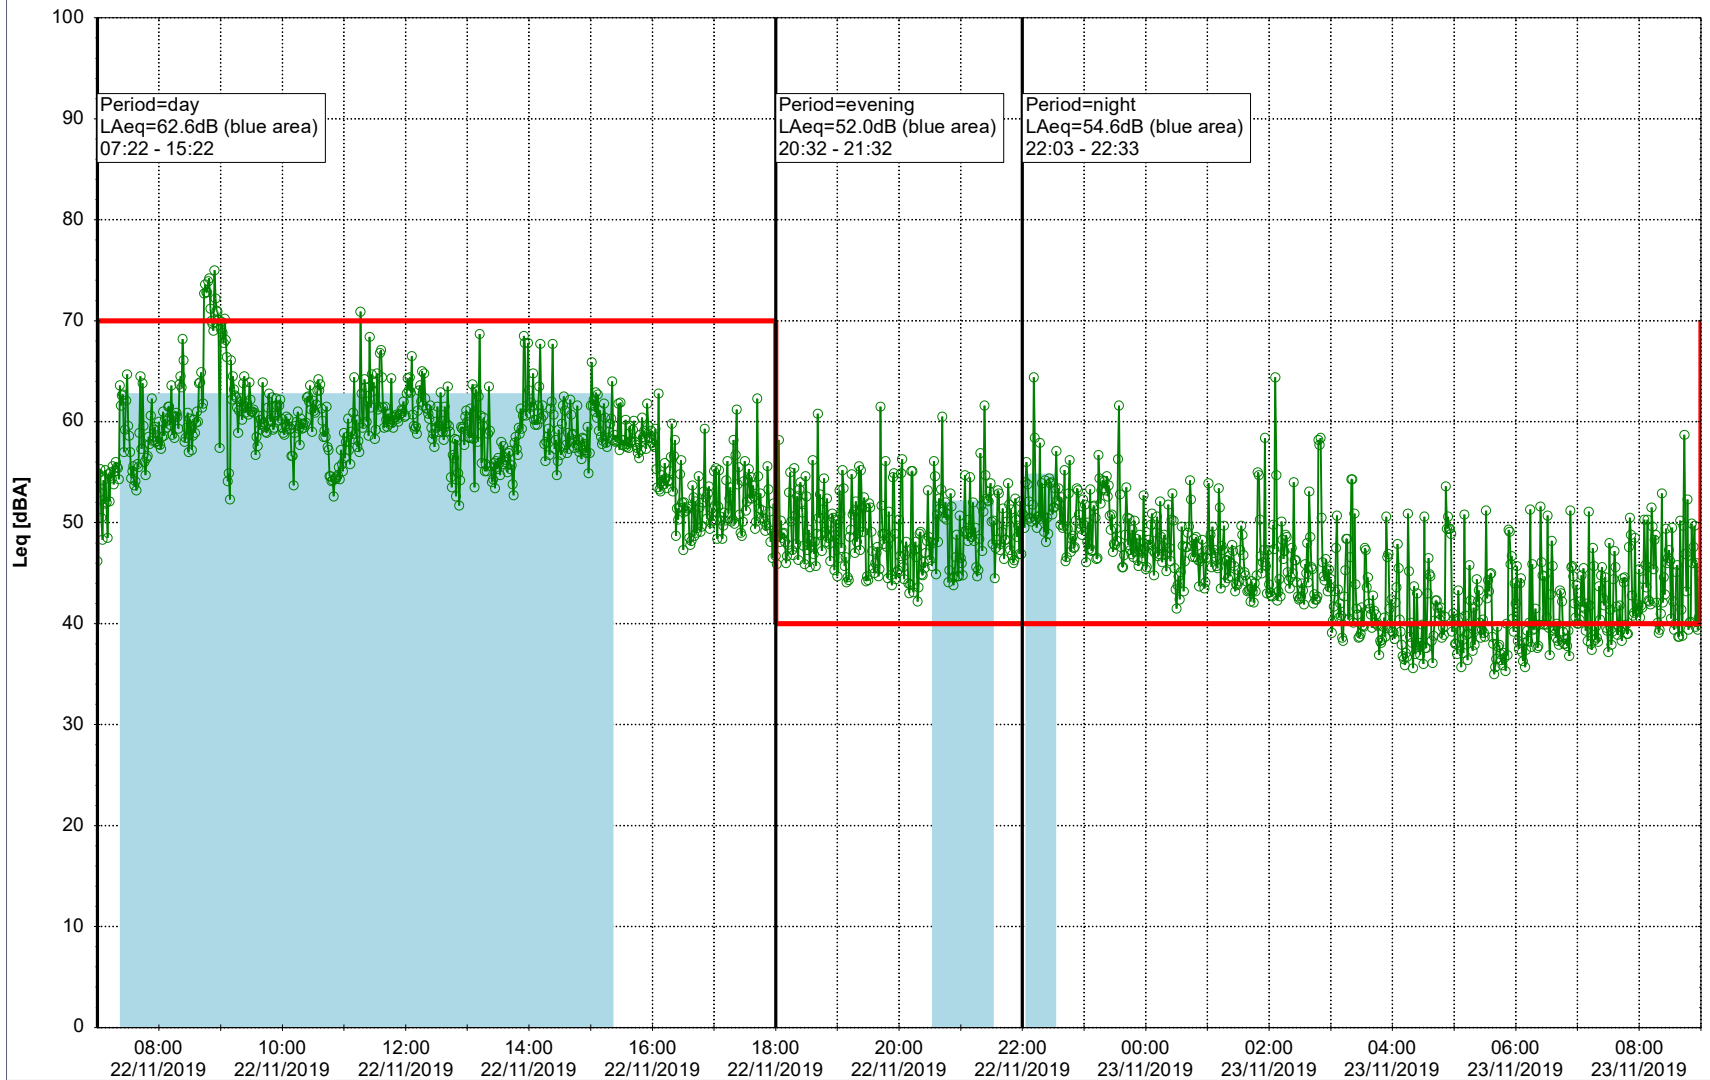

Plan View

Remarks

...

Noise Time Related Diagram

○ ○ ○ ○ NEL_NS01

Project: Kronos Sydhavnen
Construction: Ny Ellebjerg
Location: N-V

Plan View

Remarks

...

Noise Time Related Diagram

21/11/2019
22/11/2019

○ ○ ○ ○ NEL_NS01

Project: Kronos Sydhavnen
Construction: Ny Ellebjerg
Location: N-V

Plan View

Remarks

...

Noise Time Related Diagram

22/11/2019
23/11/2019

○ ○ ○ ○ NEL_NS01

Project: Kronos Sydhavnen
Construction: Ny Ellebjerg
Location: N-V

Plan View

Remarks

...

Noise Time Related Diagram

23/11/2019
24/11/2019

○ ○ ○ ○ NEL_NS01

Project: Kronos Sydhavnen
Construction: Ny Ellebjerg
Location: N-V

24/11/2019
25/11/2019

Plan View

Remarks

...

Noise Time Related Diagram