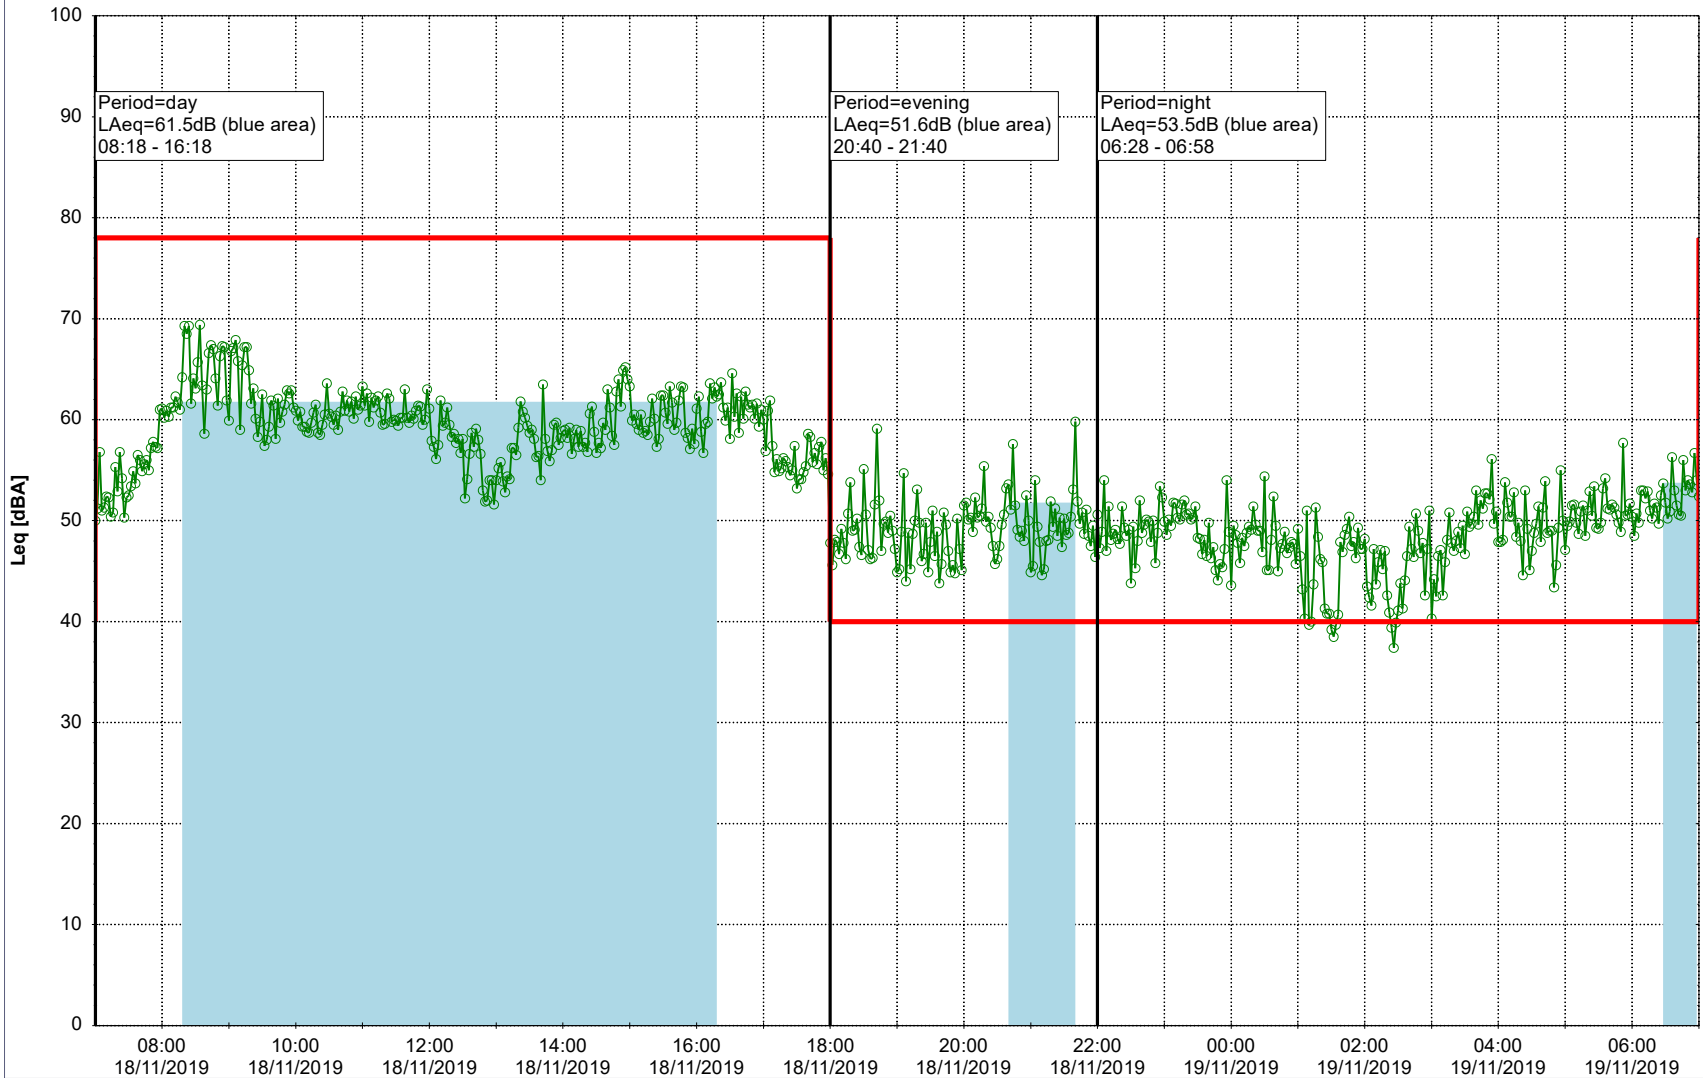

Project: Kronos Sydhavnen
Construction: Ny Ellebjerg
Location: N-V

Plan View

Remarks

...

Noise Time Related Diagram

18/11/2019
19/11/2019

○ NEL_NS01

Project: Kronos Sydhavnen
Construction: Ny Ellebjerg
Location: N-V

Plan View

Remarks

...

Noise Time Related Diagram

19/11/2019
20/11/2019

○ NEL_NS01

Project: Kronos Sydhavnen
Construction: Ny Ellebjerg
Location: N-V

20/11/2019
21/11/2019

Plan View

Remarks

...

Noise Time Related Diagram

○ ○ ○ ○ NEL_NS01

Project: Kronos Sydhavnen
Construction: Ny Ellebjerg
Location: N-V

Plan View

Remarks

23/11/2019
24/11/2019

○ ○ ○ ○ NEL_NS01

Project: Kronos Sydhavnen
Construction: Ny Ellebjerg
Location: N-V

24/11/2019
25/11/2019

Plan View

Remarks

...

Noise Time Related Diagram