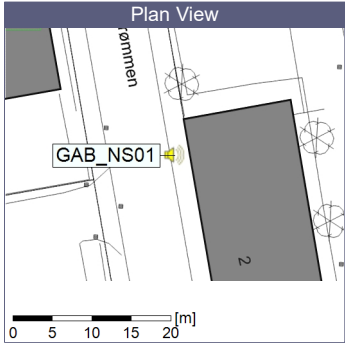

Project: Kronos Sydhavnen  
Construction: Gåsebæk  
Location: N-V

28/10/2019  
29/10/2019

Remarks

...