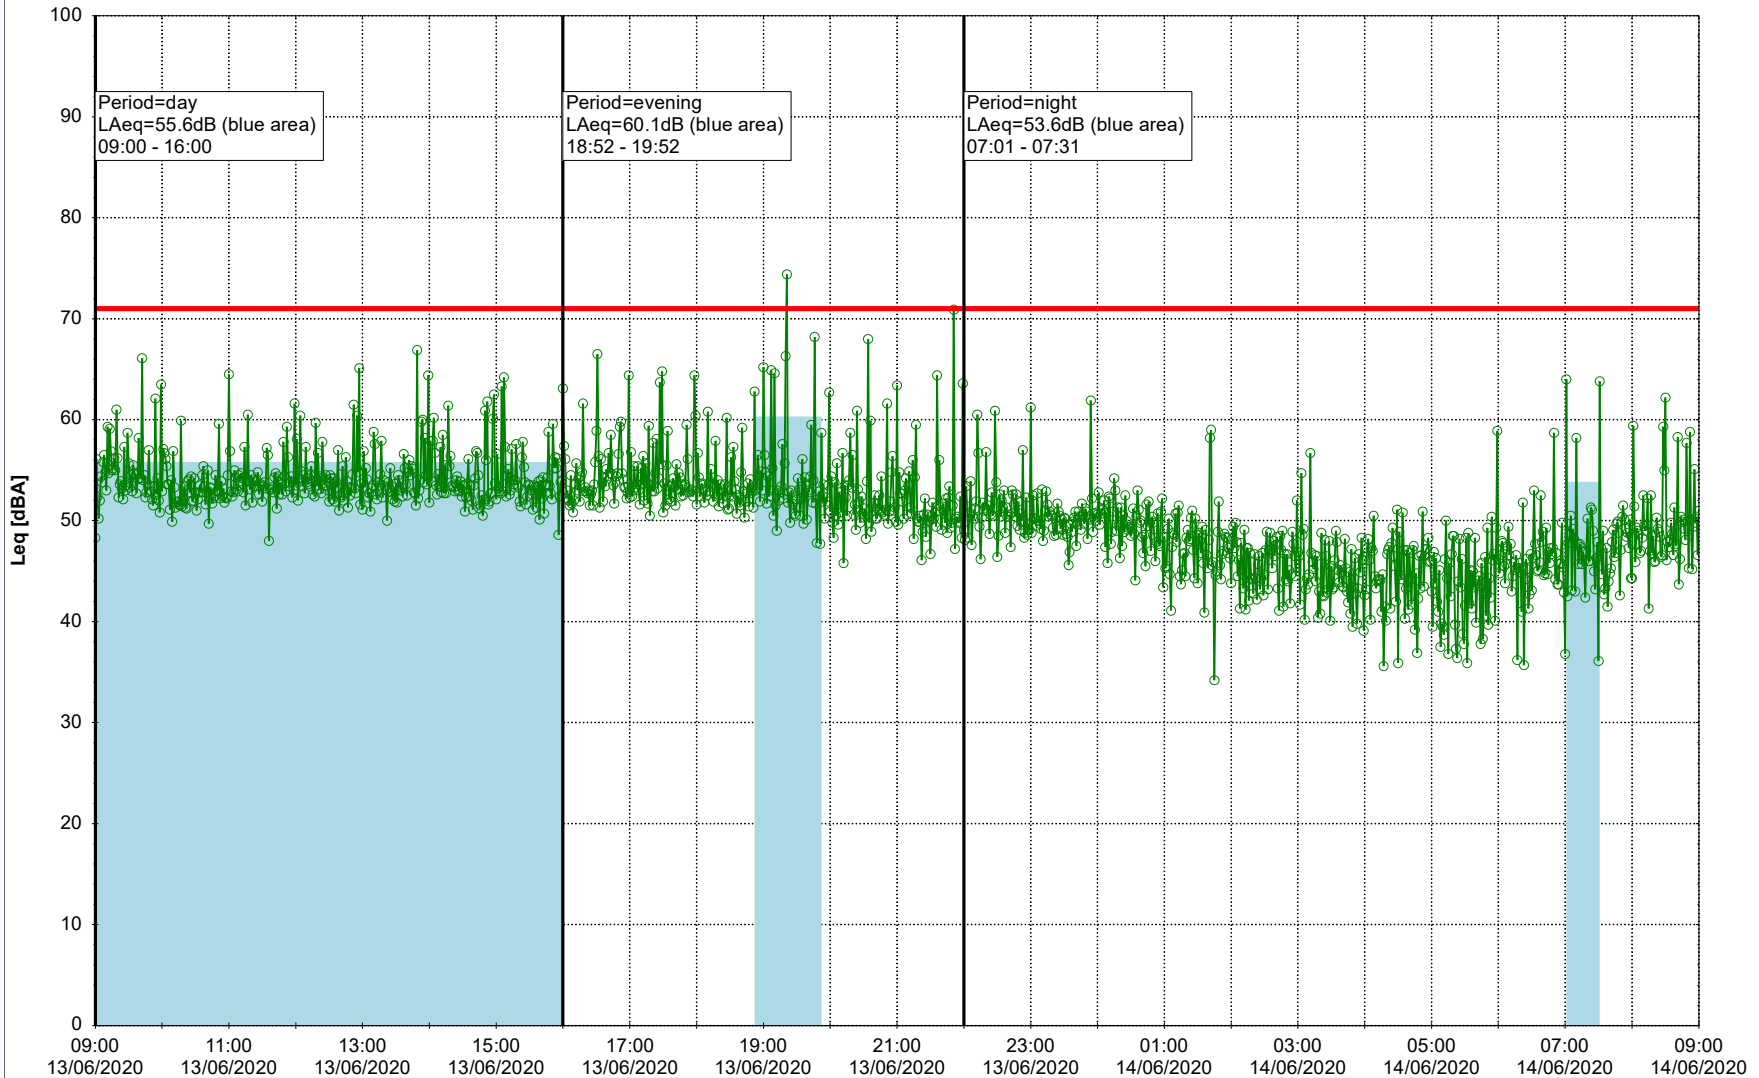

Noise Time Related Diagram

○○○○ GAB_NS01

Project: Kronos Sydhavnen
Construction: Gåsebæk
Location: N-V

11/06/2020
12/06/2020

Remarks

...

Noise Time Related Diagram

○○○ GAB_NS01

Project: Kronos Sydhavnen
Construction: Gåsebæk
Location: N-V

12/06/2020
13/06/2020

Noise Time Related Diagram

○○○○ GAB_NS01

Remarks

...

Project: Kronos Sydhavnen
Construction: Gåsebæk
Location: N-V

13/06/2020
14/06/2020

Remarks

...

Noise Time Related Diagram

○○○○ GAB_NS01

Project: Kronos Sydhavnen
Construction: Gåsebæk
Location: N-V

14/06/2020
15/06/2020

Noise Time Related Diagram

○○○○ GAB_NS01