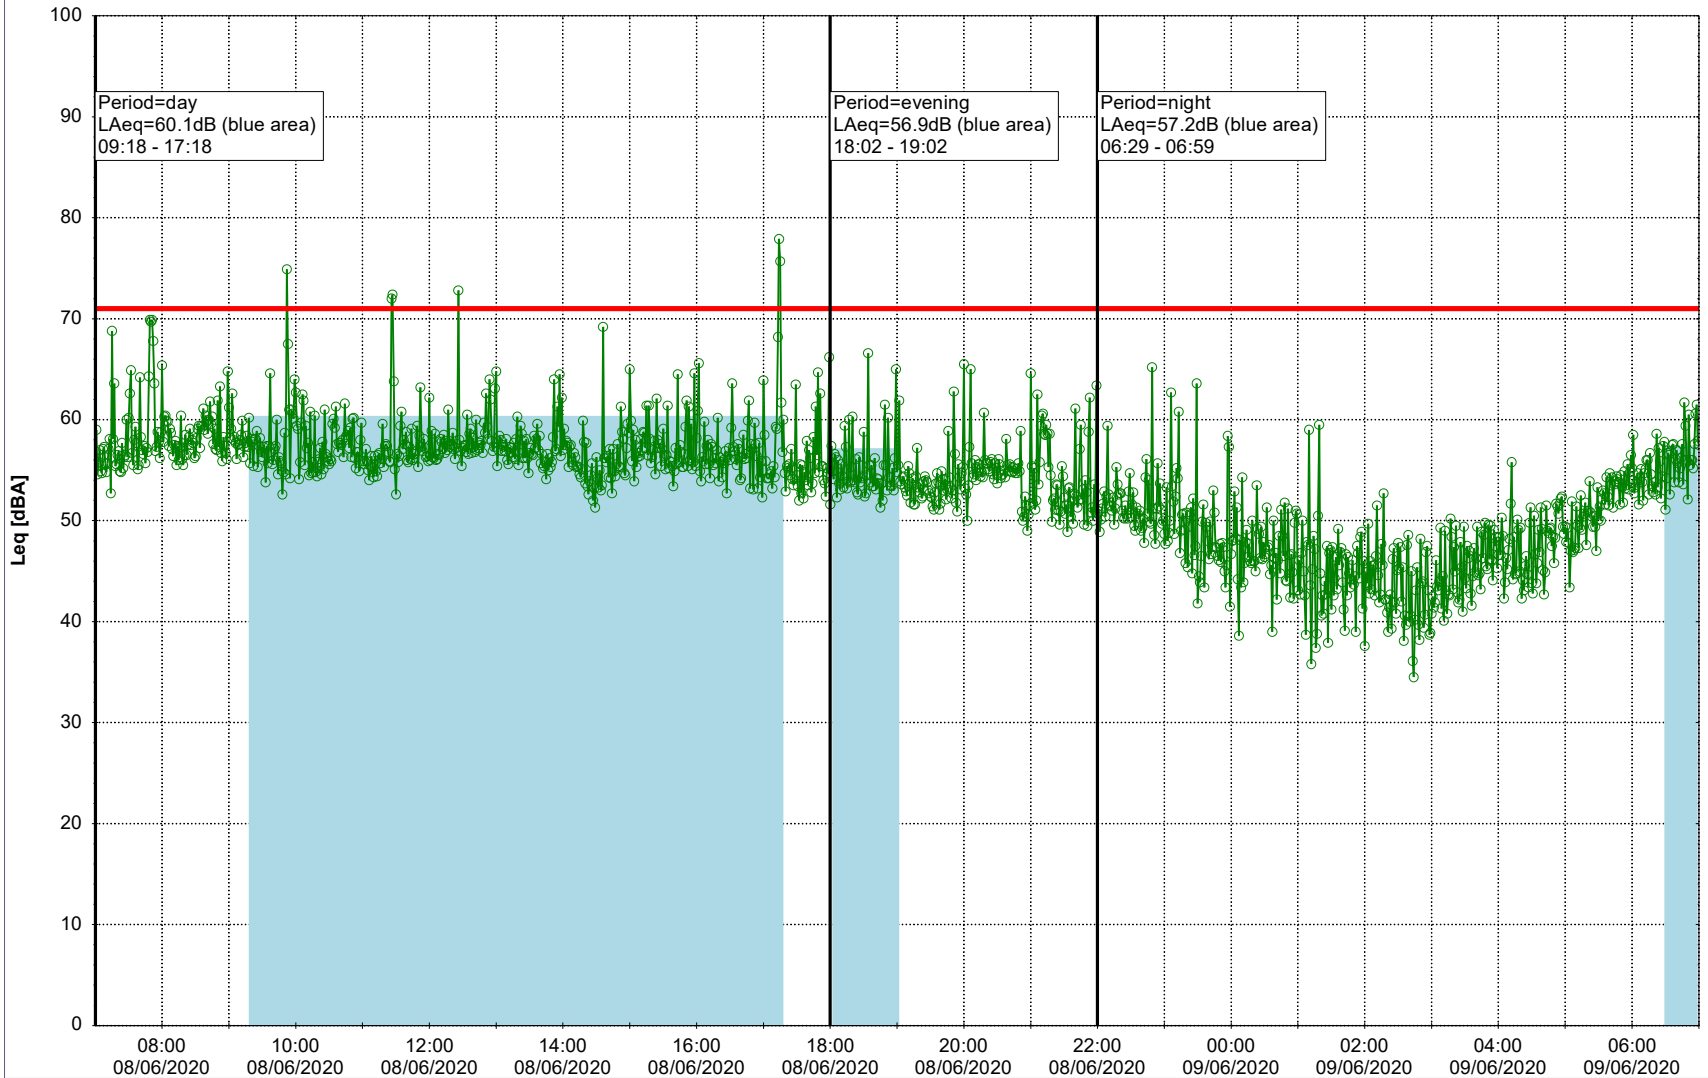

Project: Kronos Sydhavnen
Construction: Gåsebæk
Location: N-V

Remarks

...

Noise Time Related Diagram

08/06/2020
09/06/2020

○○○ GAB_NS01

Project: Kronos Sydhavnen
Construction: Gåsebæk
Location: N-V

09/06/2020
10/06/2020

Remarks

...

Noise Time Related Diagram

○○○ GAB_NS01

Project: Kronos Sydhavnen
Construction: Gåsebæk
Location: N-V

10/06/2020
11/06/2020

Remarks

...

Noise Time Related Diagram

○○○○ GAB_NS01

Project: Kronos Sydhavnen
Construction: Gåsebæk
Location: N-V

11/06/2020
12/06/2020

Remarks

...

Noise Time Related Diagram

○○○ GAB_NS01

Project: Kronos Sydhavnen
Construction: Gåsebæk
Location: N-V

12/06/2020
13/06/2020

Noise Time Related Diagram

○○○○ GAB_NS01

Remarks

...

Project: Kronos Sydhavnen
Construction: Gåsebæk
Location: N-V

13/06/2020
14/06/2020