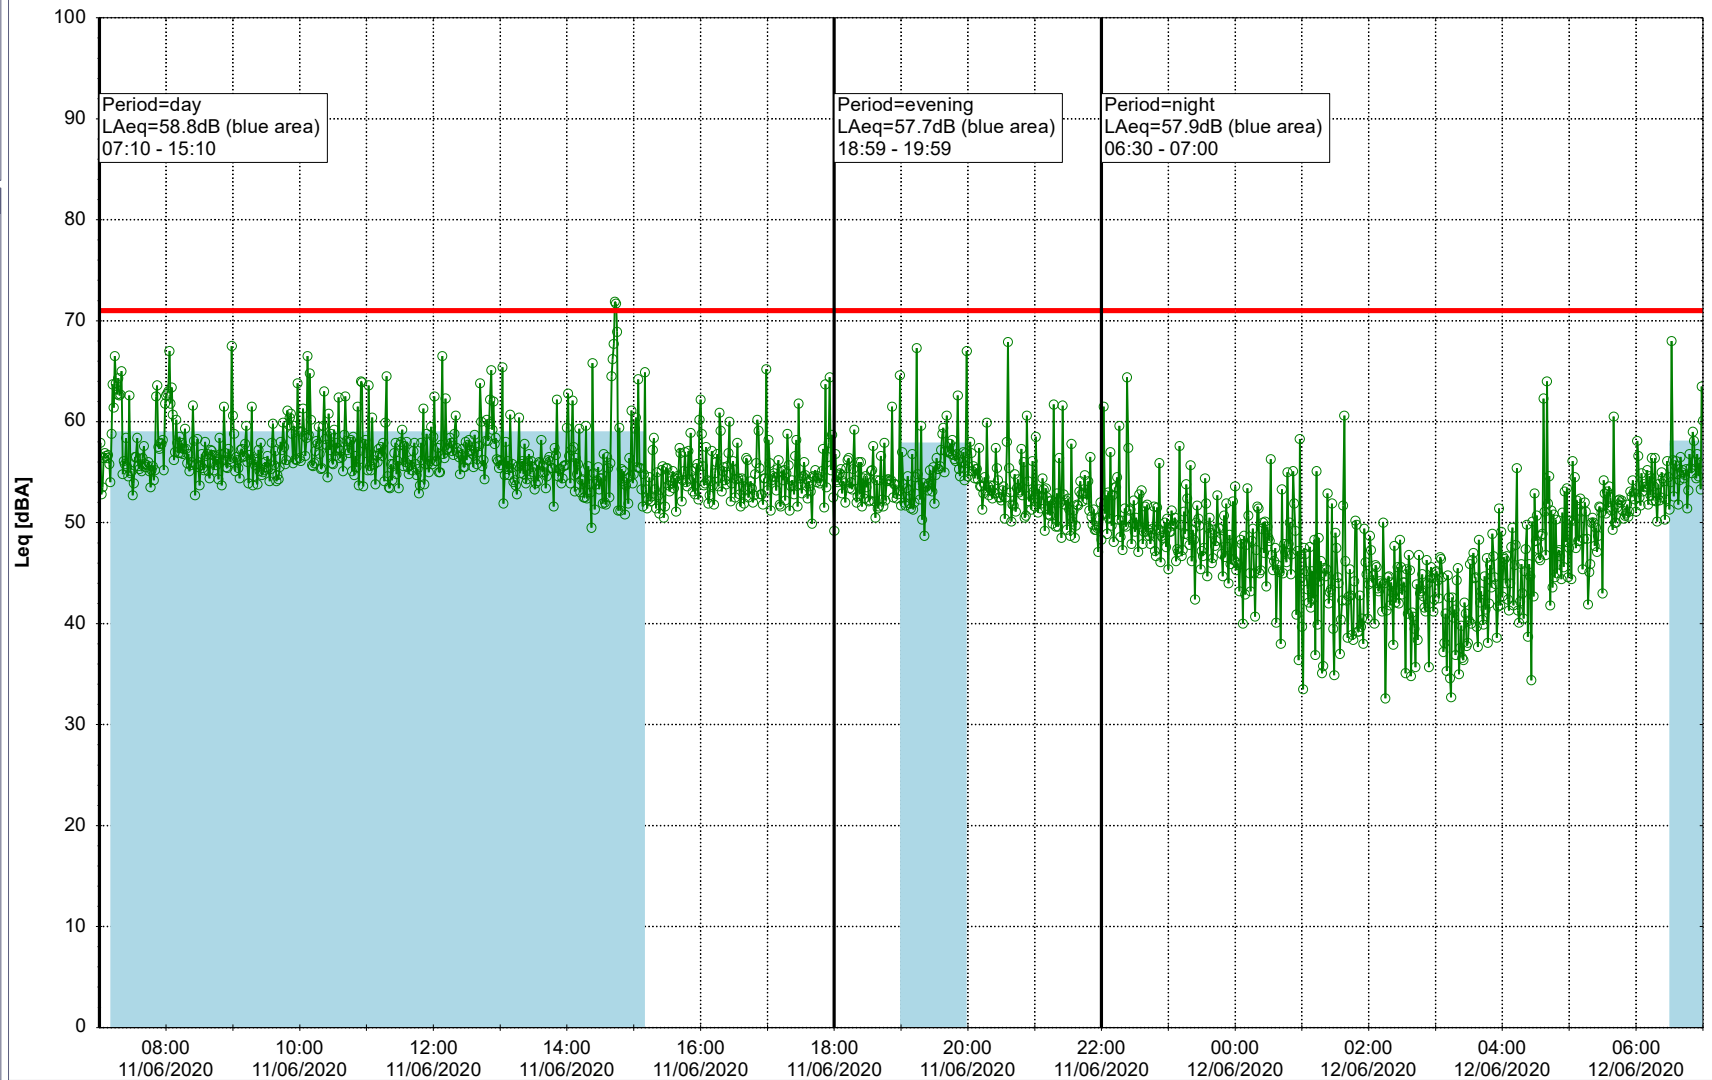

Noise Time Related Diagram

○○○○ GAB_NS01

Project: Kronos Sydhavnen
Construction: Gåsebæk
Location: N-V

11/06/2020
12/06/2020

Remarks

...

Noise Time Related Diagram

○○○ GAB_NS01

Project: Kronos Sydhavnen
Construction: Gåsebæk
Location: N-V

12/06/2020
13/06/2020

Noise Time Related Diagram

○○○○ GAB_NS01

Remarks

...

Project: Kronos Sydhavnen
Construction: Gåsebæk
Location: N-V

13/06/2020
14/06/2020

Remarks

...

Noise Time Related Diagram

○○○○ GAB_NS01

Project: Kronos Sydhavnen
Construction: Gåsebæk
Location: N-V

14/06/2020
15/06/2020

Noise Time Related Diagram

○○○○ GAB_NS01