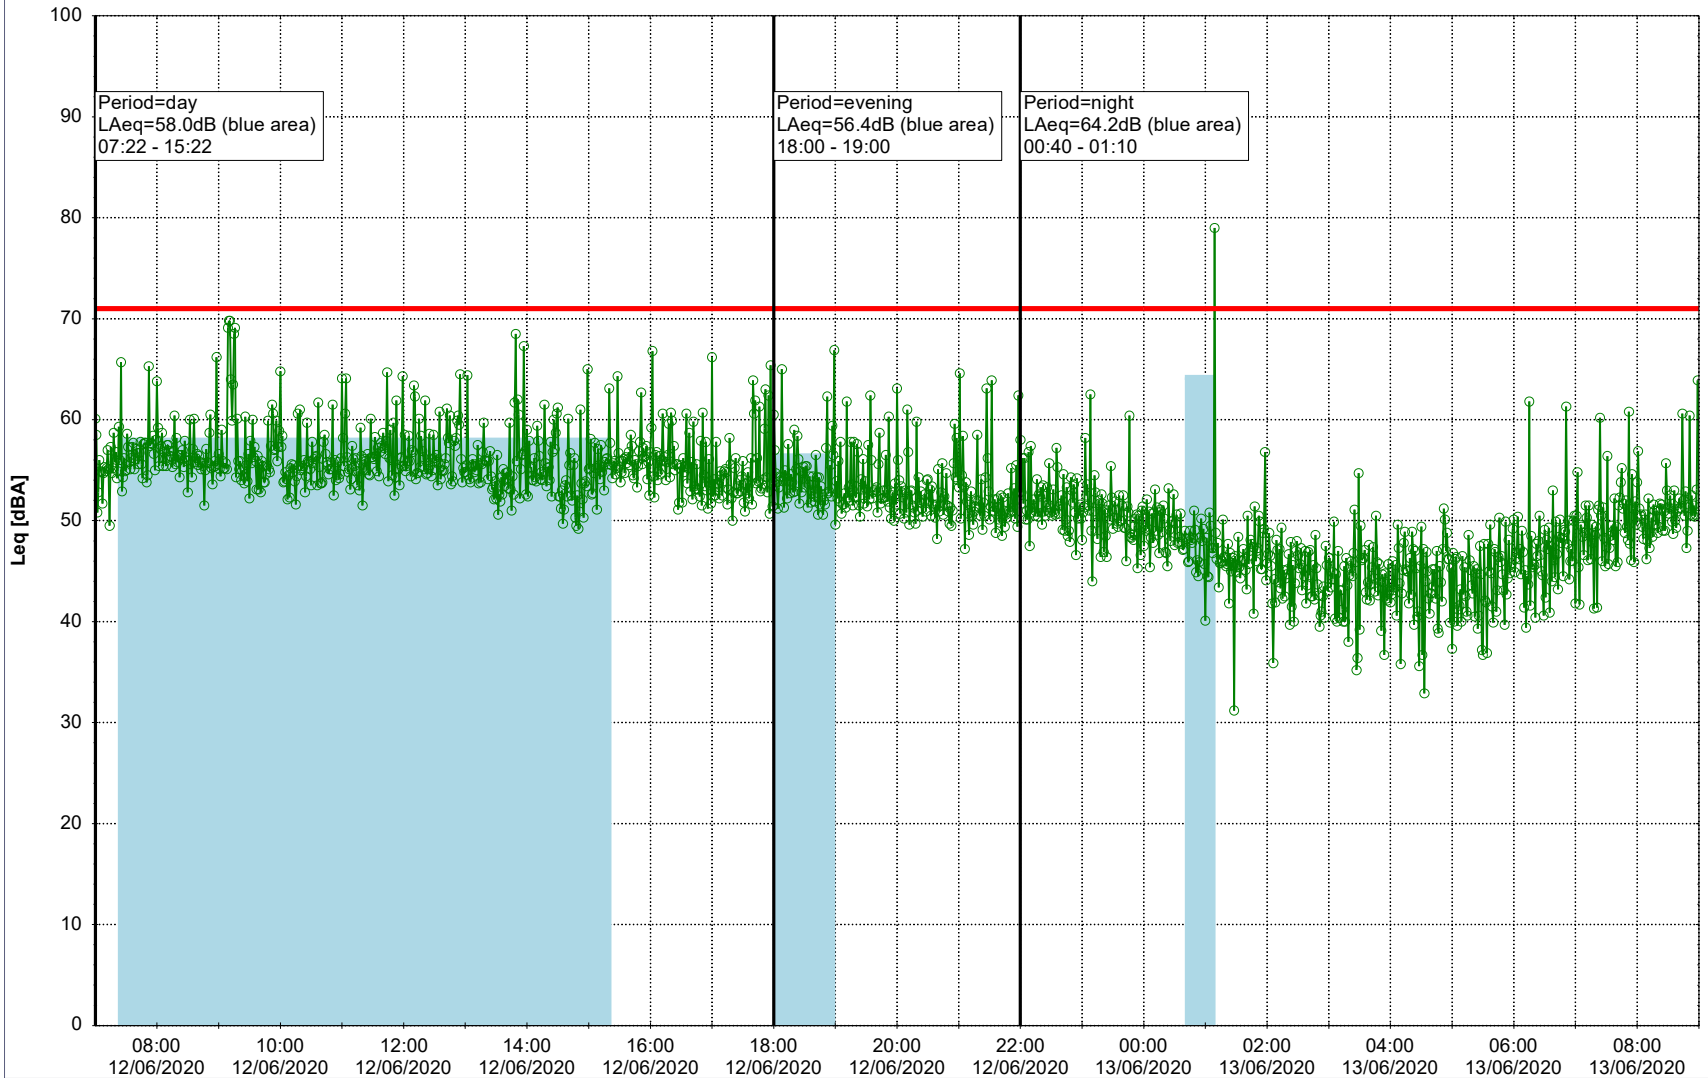

Noise Time Related Diagram

○○○○ GAB_NS01

Project: Kronos Sydhavnen
Construction: Gåsebæk
Location: N-V

11/06/2020
12/06/2020

Remarks

...

Noise Time Related Diagram

○○○ GAB_NS01

Project: Kronos Sydhavnen
Construction: Gåsebæk
Location: N-V

12/06/2020
13/06/2020

Noise Time Related Diagram

○○○○ GAB_NS01

Remarks

...

Project: Kronos Sydhavnen
Construction: Gåsebæk
Location: N-V

13/06/2020
14/06/2020

Remarks

...

Noise Time Related Diagram

○○○○ GAB_NS01

Project: Kronos Sydhavnen
Construction: Gåsebæk
Location: N-V

14/06/2020
15/06/2020

Noise Time Related Diagram

○○○○ GAB_NS01