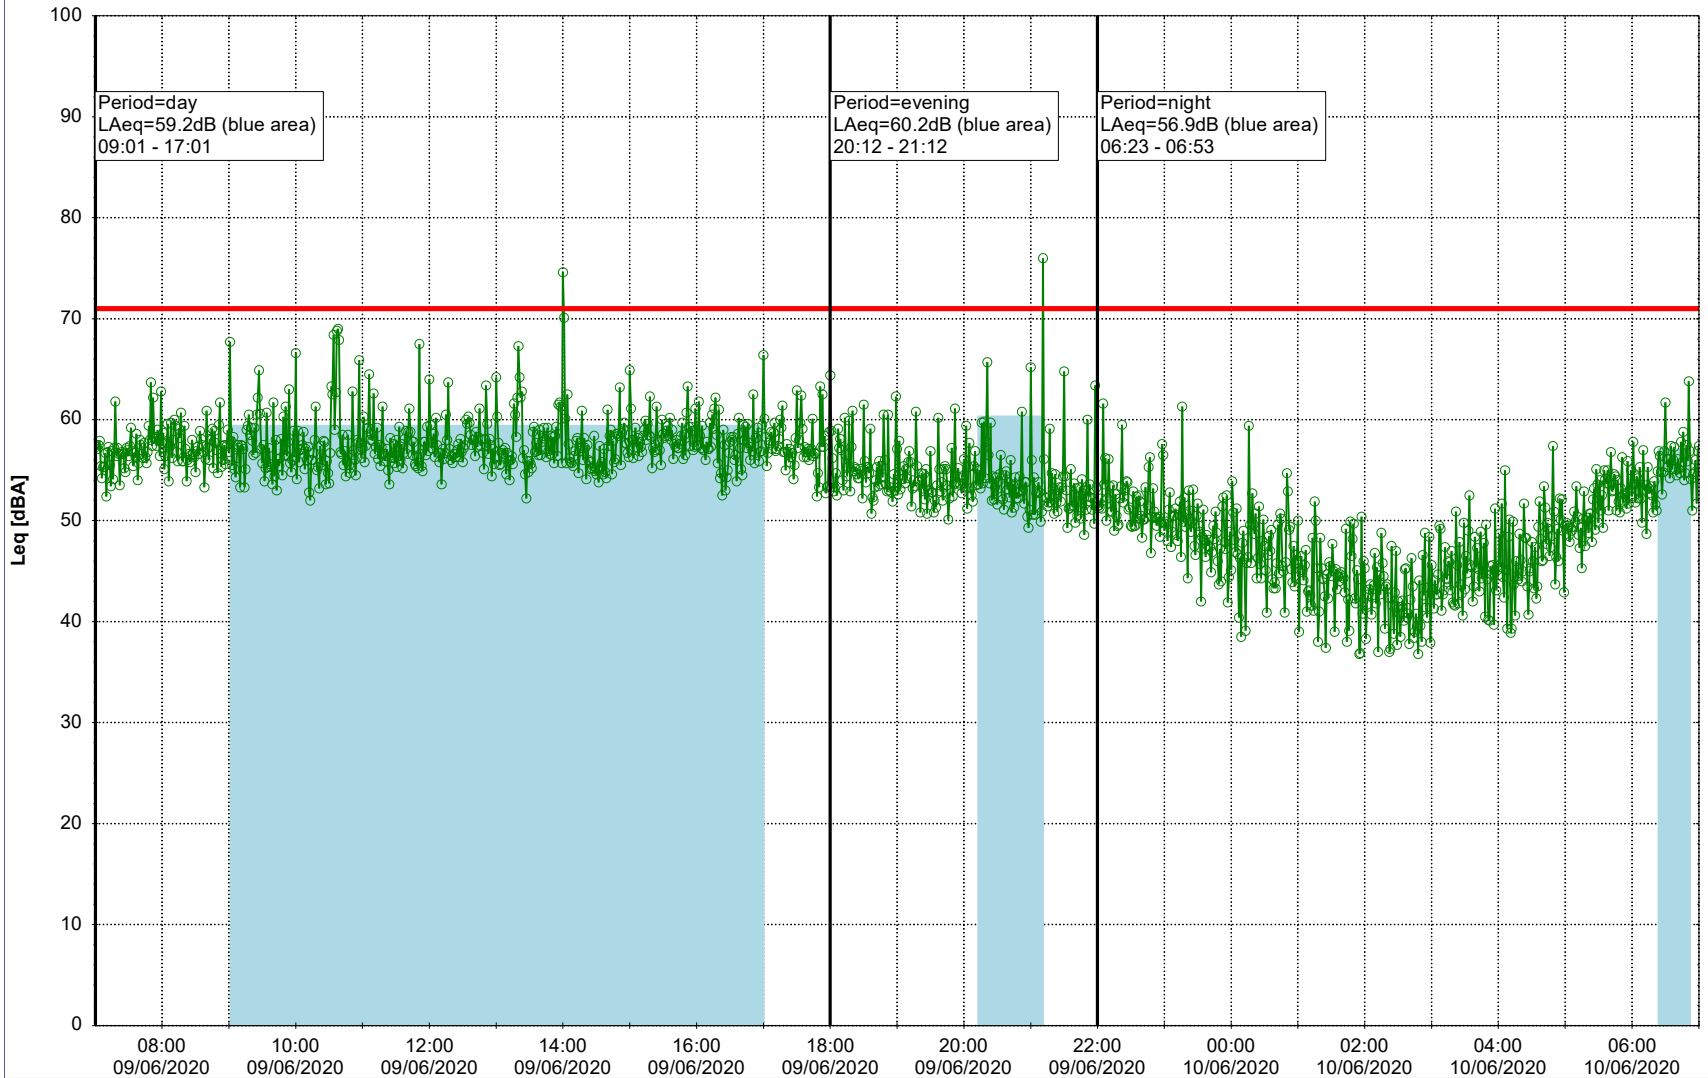

Project: Kronos Sydhavnen
Construction: Gåsebæk
Location: N-V

Remarks

...

Noise Time Related Diagram

08/06/2020
09/06/2020

○○○ GAB_NS01

Project: Kronos Sydhavnen
Construction: Gåsebæk
Location: N-V

09/06/2020
10/06/2020

Remarks

...

Noise Time Related Diagram

○○○ GAB_NS01

Project: Kronos Sydhavnen
Construction: Gåsebæk
Location: N-V

10/06/2020
11/06/2020

Remarks

...

Noise Time Related Diagram

○○○○ GAB_NS01

Project: Kronos Sydhavnen
Construction: Gåsebæk
Location: N-V

11/06/2020
12/06/2020

Remarks

...

Noise Time Related Diagram

○○○ GAB_NS01

Project: Kronos Sydhavnen
Construction: Gåsebæk
Location: N-V

12/06/2020
13/06/2020

Noise Time Related Diagram

○○○○ GAB_NS01

Remarks

...

Project: Kronos Sydhavnen
Construction: Gåsebæk
Location: N-V

13/06/2020
14/06/2020