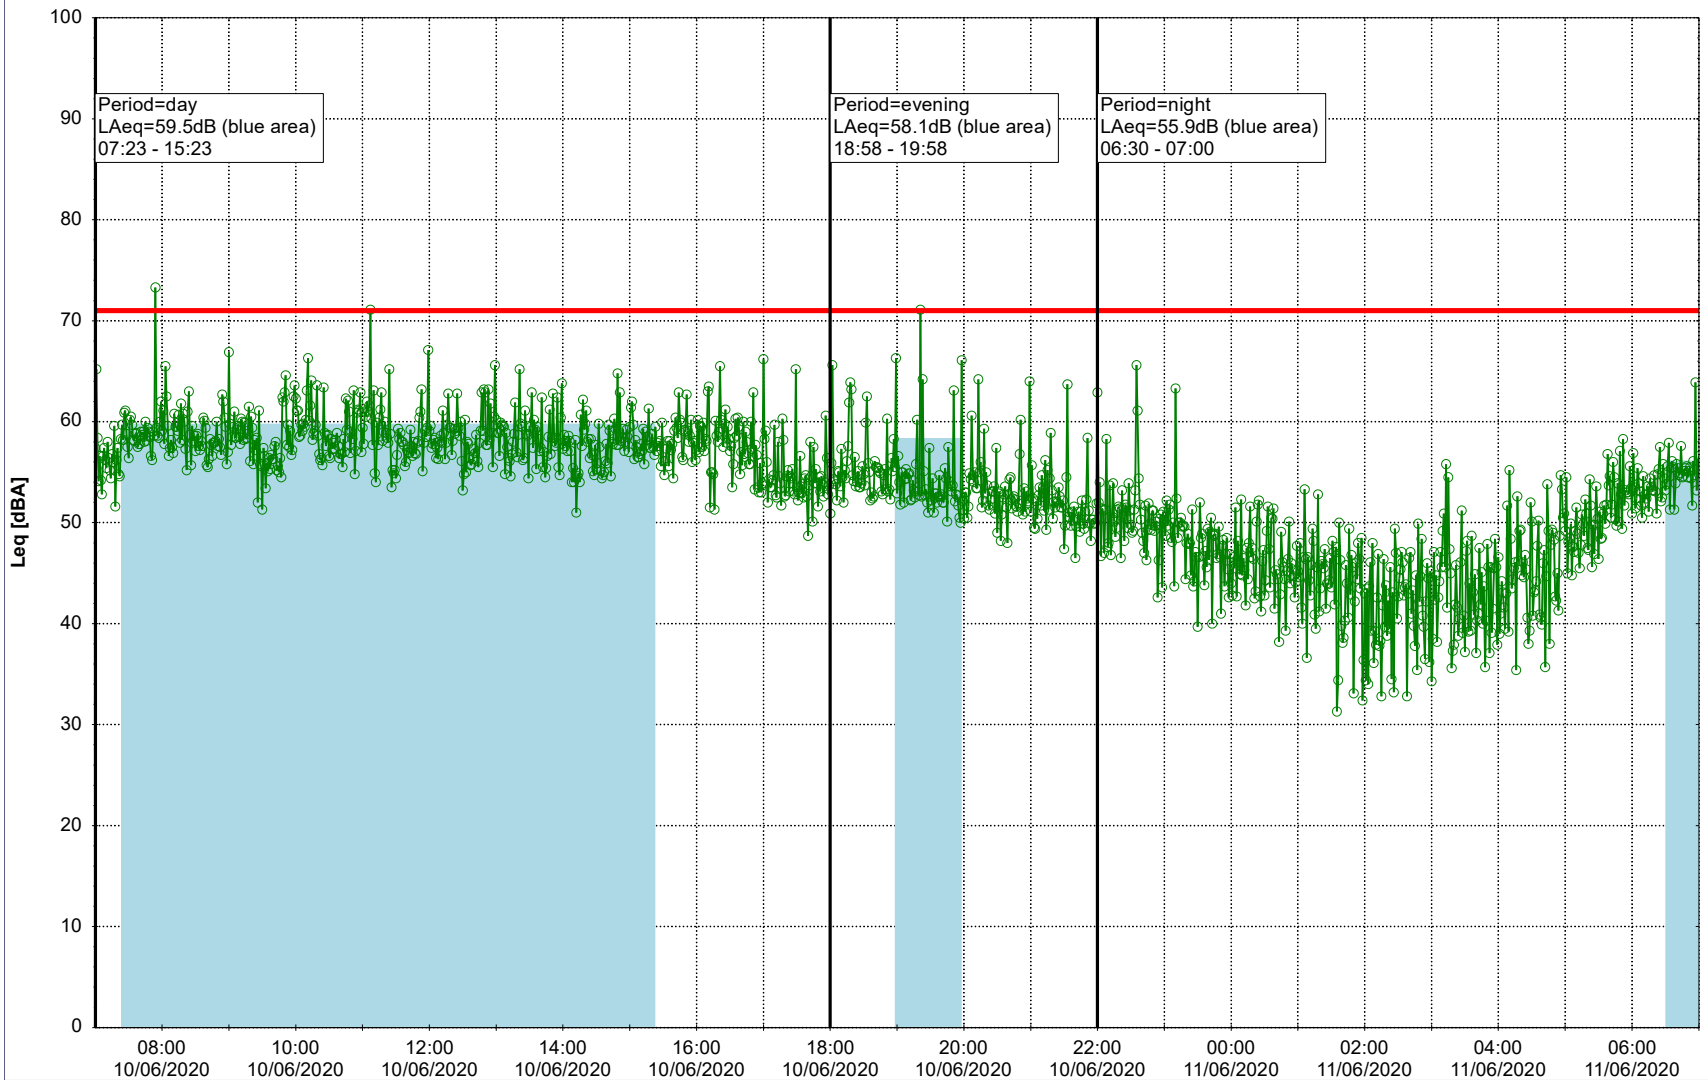

Remarks

...

Noise Time Related Diagram

○○○ GAB_NS01

Project: Kronos Sydhavnen
Construction: Gåsebæk
Location: N-V

10/06/2020
11/06/2020

Remarks

...

Noise Time Related Diagram

○○○○ GAB_NS01

Project: Kronos Sydhavnen
Construction: Gåsebæk
Location: N-V

11/06/2020
12/06/2020

Remarks

...

Noise Time Related Diagram

○○○ GAB_NS01

Project: Kronos Sydhavnen
Construction: Gåsebæk
Location: N-V

12/06/2020
13/06/2020

Noise Time Related Diagram

○○○○ GAB_NS01

Remarks

...

Project: Kronos Sydhavnen
Construction: Gåsebæk
Location: N-V

13/06/2020
14/06/2020

Remarks

...

Noise Time Related Diagram

○○○○ GAB_NS01

Project: Kronos Sydhavnen
Construction: Gåsebæk
Location: N-V

14/06/2020
15/06/2020

Noise Time Related Diagram

○○○○ GAB_NS01