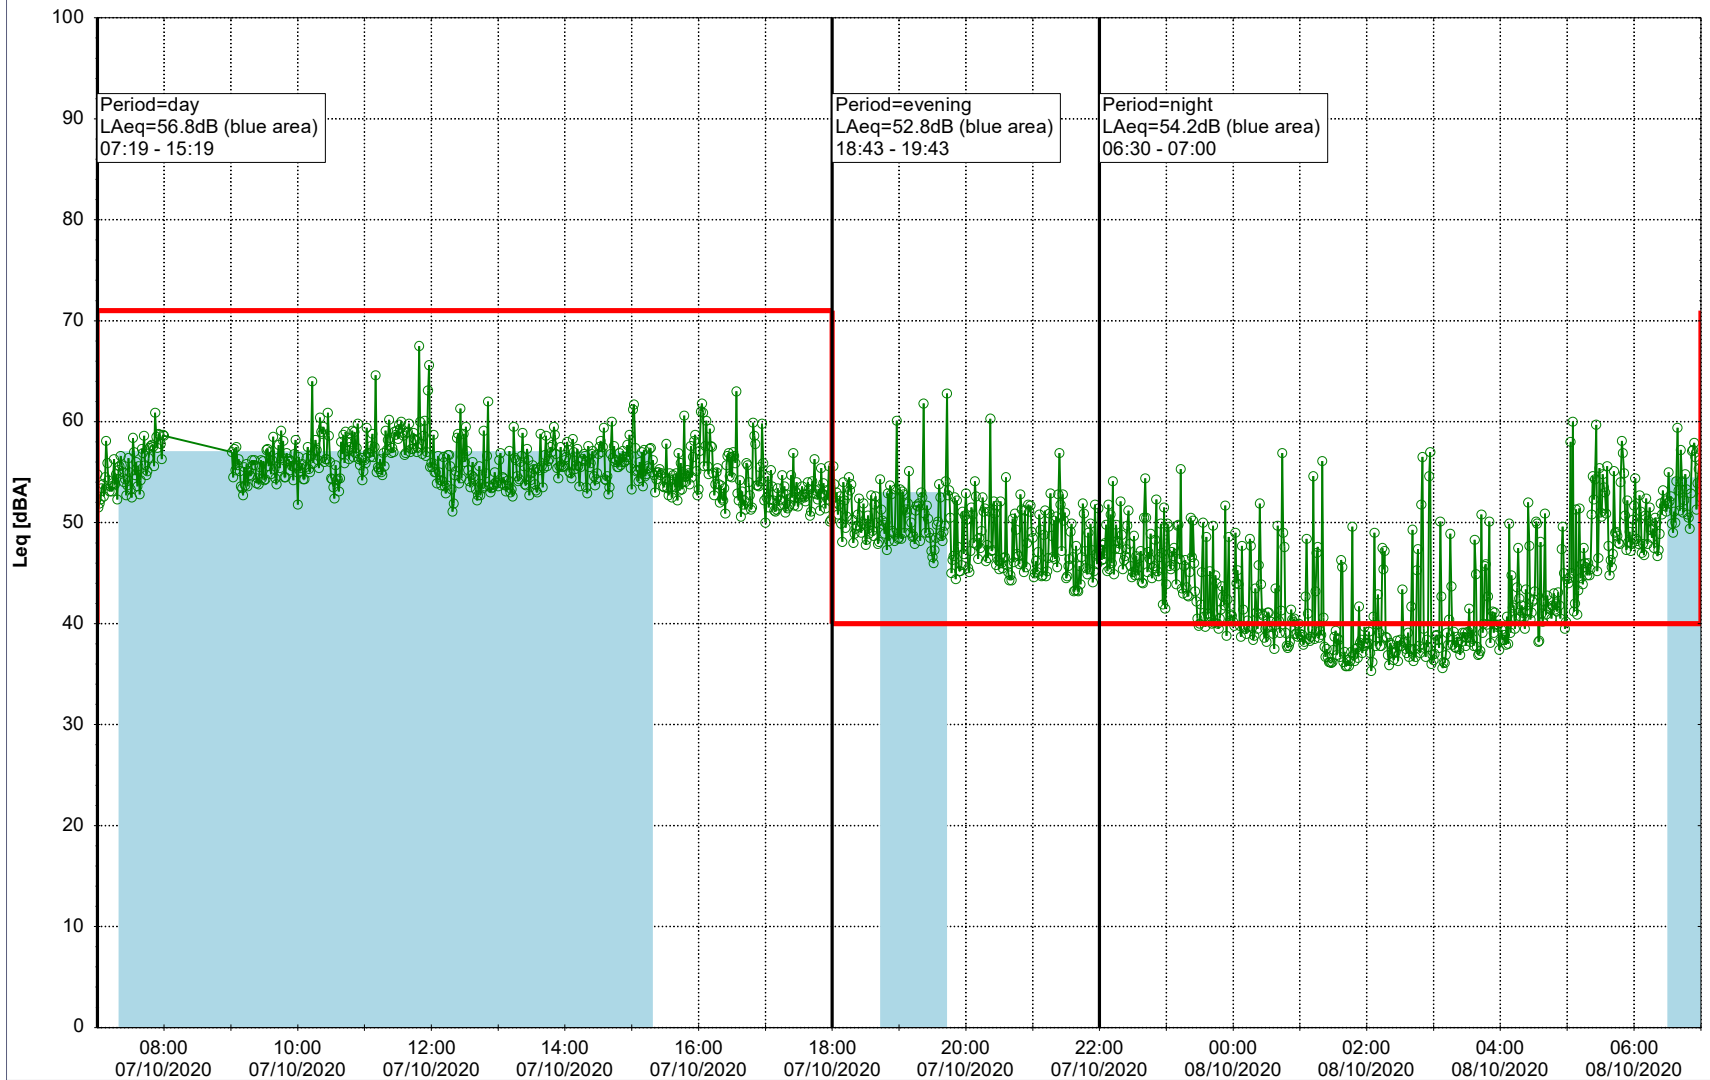

Plan View

Remarks

...

Noise Time Related Diagram

06/10/2020
07/10/2020

○ NEL_NS01

Project: Kronos Sydhavnen
Construction: Ny Ellebjerg
Location: N-V

Plan View

Remarks

...

Noise Time Related Diagram

07/10/2020
08/10/2020

○ ○ ○ ○ NEL_NS01

Project: Kronos Sydhavnen
Construction: Ny Ellebjerg
Location: N-V

Plan View

Remarks

...

Noise Time Related Diagram

08/10/2020
09/10/2020

○ NEL_NS01

Project: Kronos Sydhavnen
Construction: Ny Ellebjerg
Location: N-V

Plan View

Remarks

...

Noise Time Related Diagram

09/10/2020
10/10/2020

○ NEL_NS01

Project: Kronos Sydhavnen
Construction: Ny Ellebjerg
Location: N-V

Plan View

Remarks

...

Noise Time Related Diagram