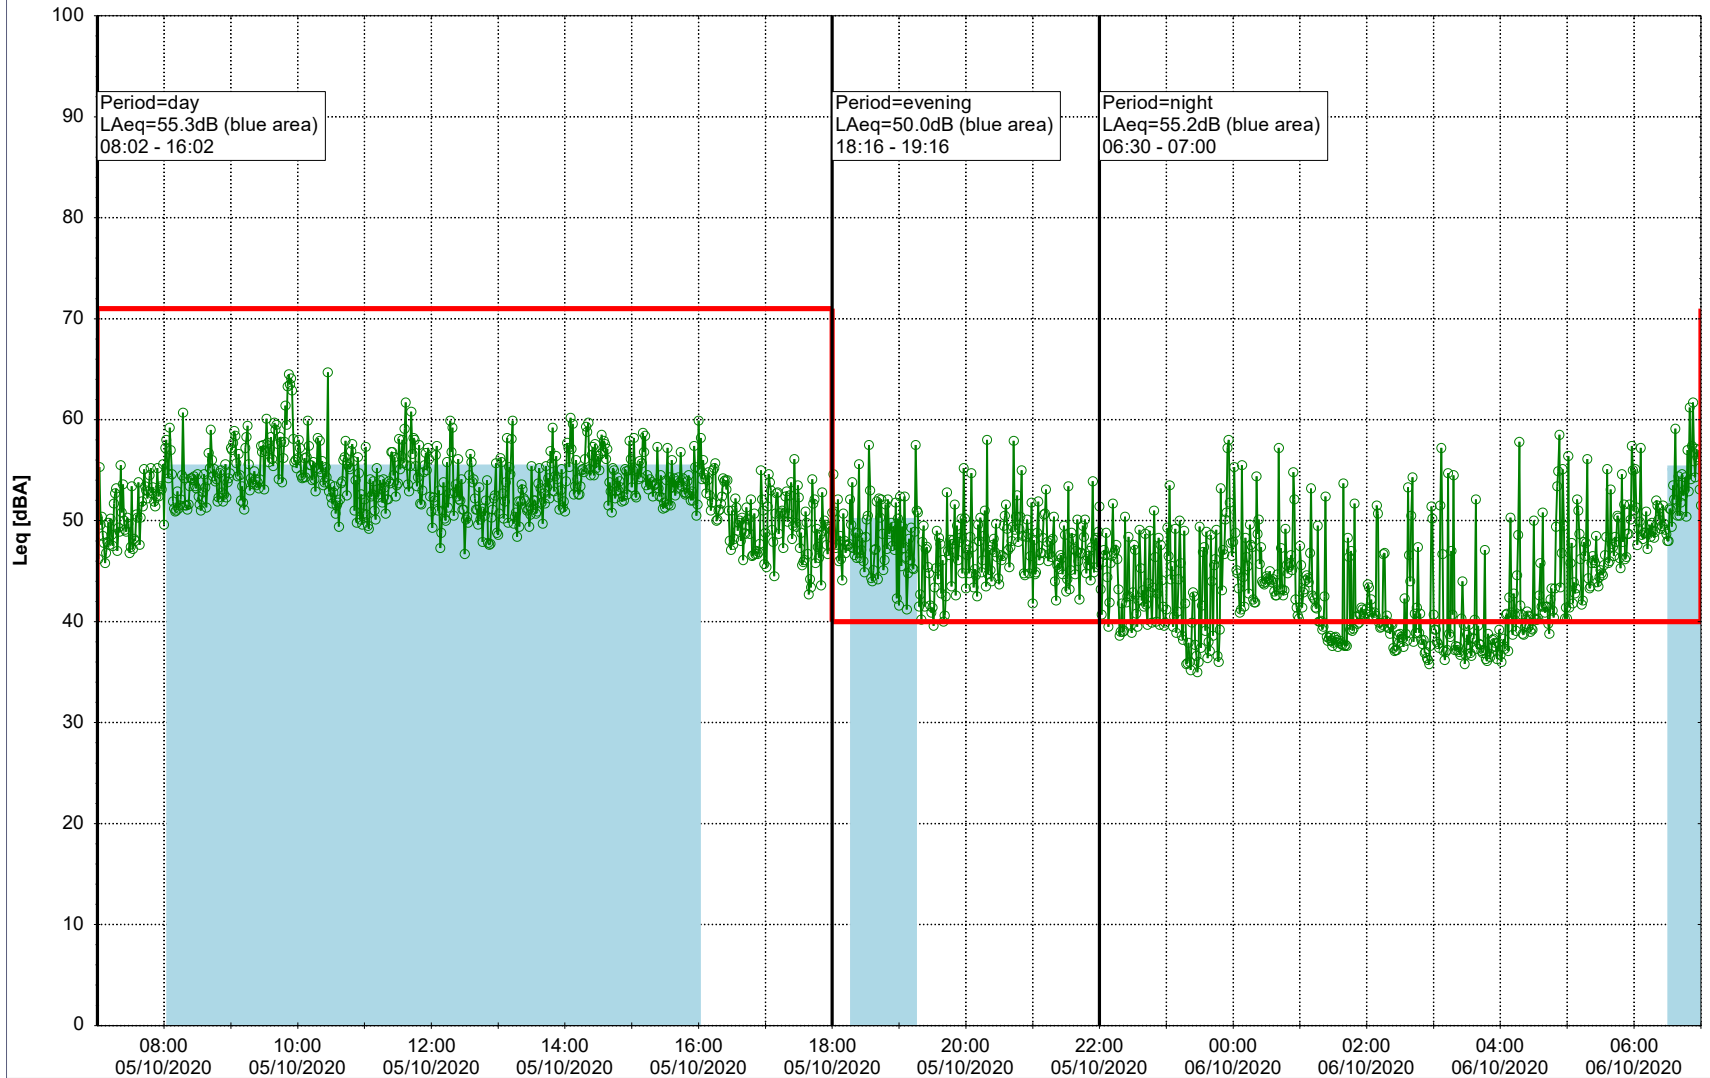

Project: Kronos Sydhavnen
Construction: Ny Ellebjerg
Location: N-V

Plan View

Remarks

...

Noise Time Related Diagram

05/10/2020
06/10/2020

○○○ NEL_NS01

Project: Kronos Sydhavnen
Construction: Ny Ellebjerg
Location: N-V

Plan View

Remarks

...

Noise Time Related Diagram

06/10/2020
07/10/2020

○ NEL_NS01

Project: Kronos Sydhavnen
Construction: Ny Ellebjerg
Location: N-V

Plan View

Remarks

...

Noise Time Related Diagram

07/10/2020
08/10/2020

○ ○ ○ ○ NEL_NS01

Project: Kronos Sydhavnen
Construction: Ny Ellebjerg
Location: N-V

Plan View

Remarks

10/10/2020
11/10/2020

○ ○ ○ ○ NEL_NS01

Project: Kronos Sydhavnen
Construction: Ny Ellebjerg
Location: N-V

Plan View

Remarks

...

Noise Time Related Diagram

11/10/2020
12/10/2020