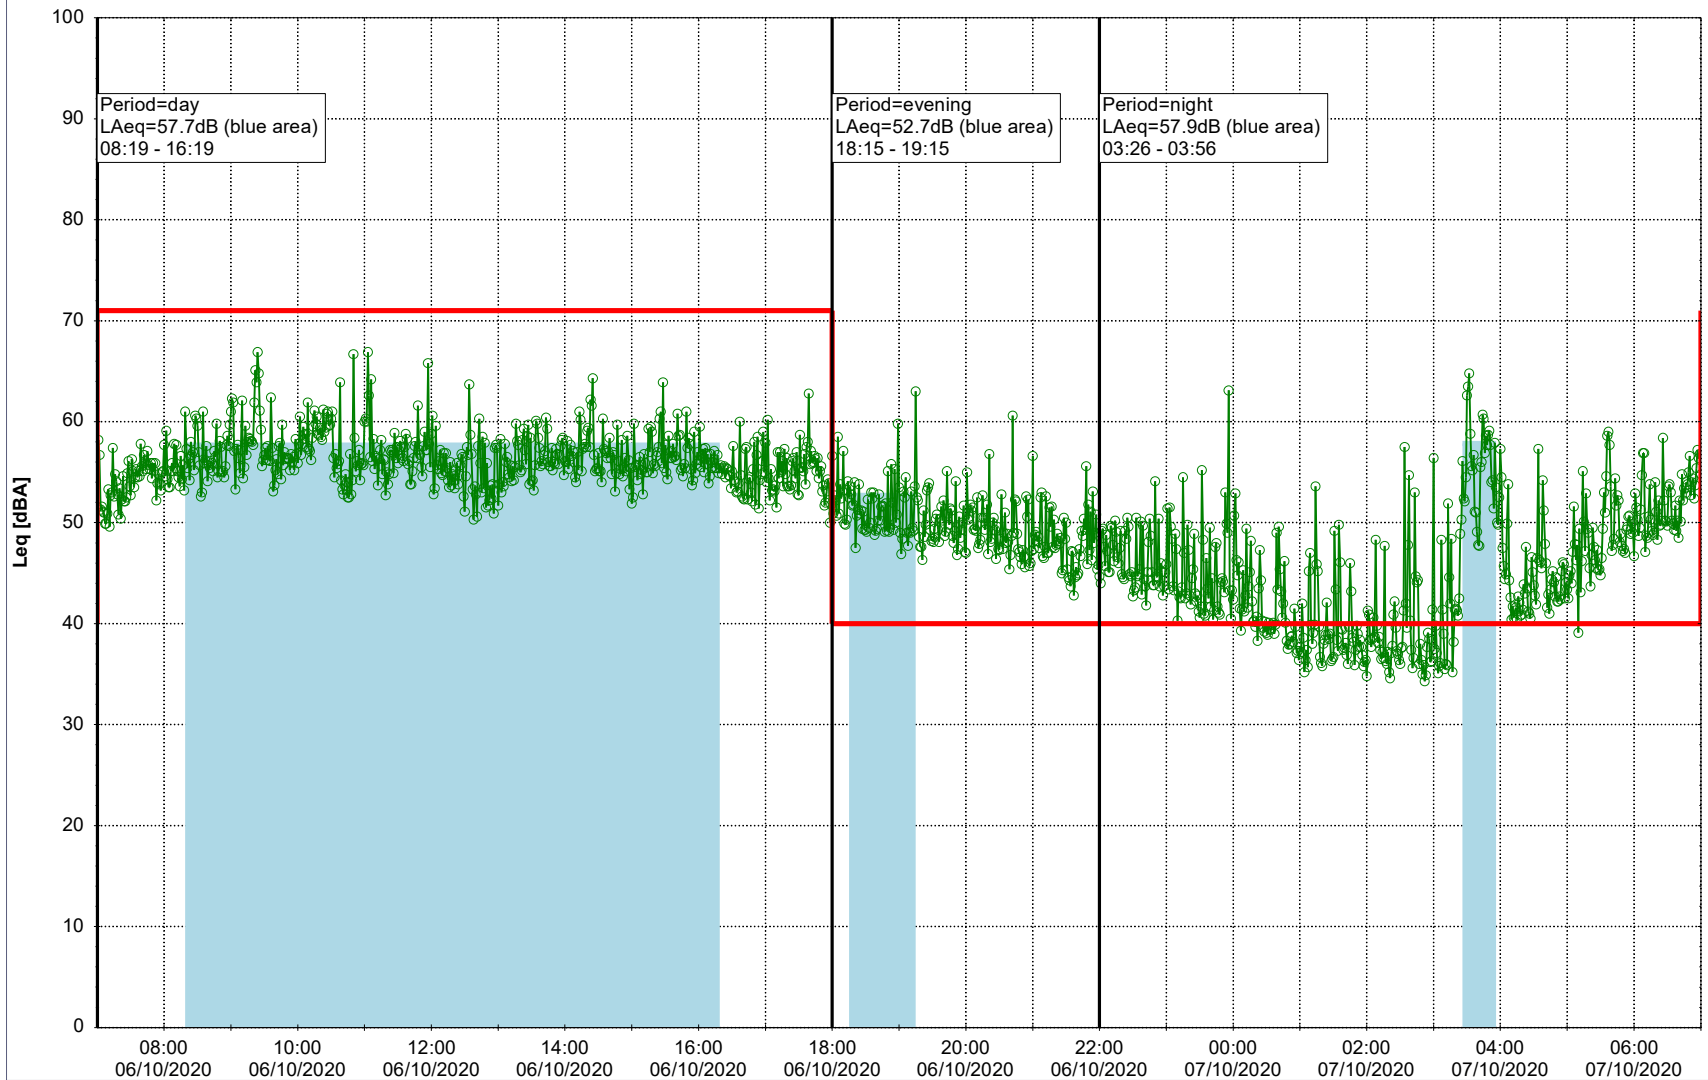

Plan View

Remarks

...

Noise Time Related Diagram

06/10/2020
07/10/2020

○ NEL_NS01

Project: Kronos Sydhavnen
Construction: Ny Ellebjerg
Location: N-V

Plan View

Remarks

...

Noise Time Related Diagram

07/10/2020
08/10/2020

○ ○ ○ ○ NEL_NS01

Project: Kronos Sydhavnen
Construction: Ny Ellebjerg
Location: N-V

Plan View

Remarks

...

Noise Time Related Diagram

08/10/2020
09/10/2020

○ NEL_NS01

Project: Kronos Sydhavnen
Construction: Ny Ellebjerg
Location: N-V

Plan View

Remarks

...

Noise Time Related Diagram

09/10/2020
10/10/2020

○ NEL_NS01

Project: Kronos Sydhavnen
Construction: Ny Ellebjerg
Location: N-V

Plan View

Remarks

...

Noise Time Related Diagram