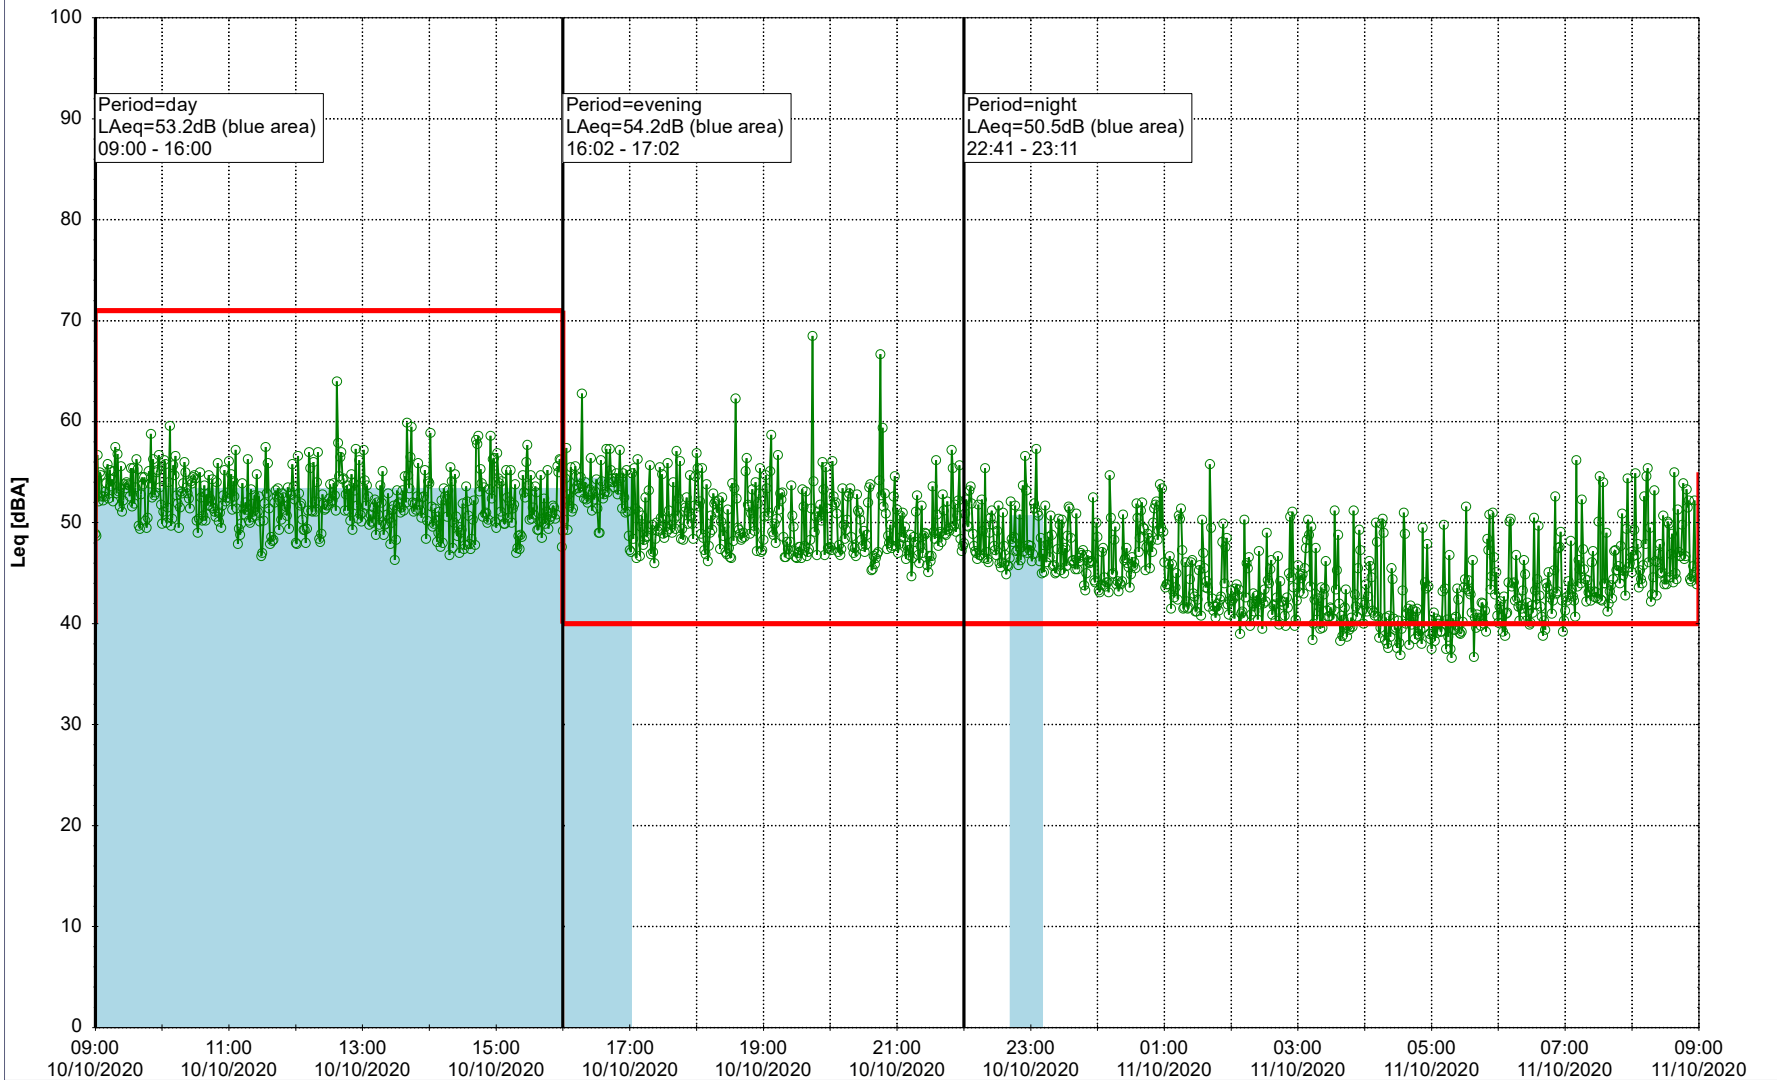

Noise Time Related Diagram

09/10/2020
10/10/2020

○ NEL_NS01

Project: Kronos Sydhavnen
Construction: Ny Ellebjerg
Location: N-V

Plan View

Remarks

...

Noise Time Related Diagram

10/10/2020
11/10/2020

○ ○ ○ ○ NEL_NS01

Project: Kronos Sydhavnen
Construction: Ny Ellebjerg
Location: N-V

Plan View

Remarks

...

Noise Time Related Diagram

11/10/2020
12/10/2020