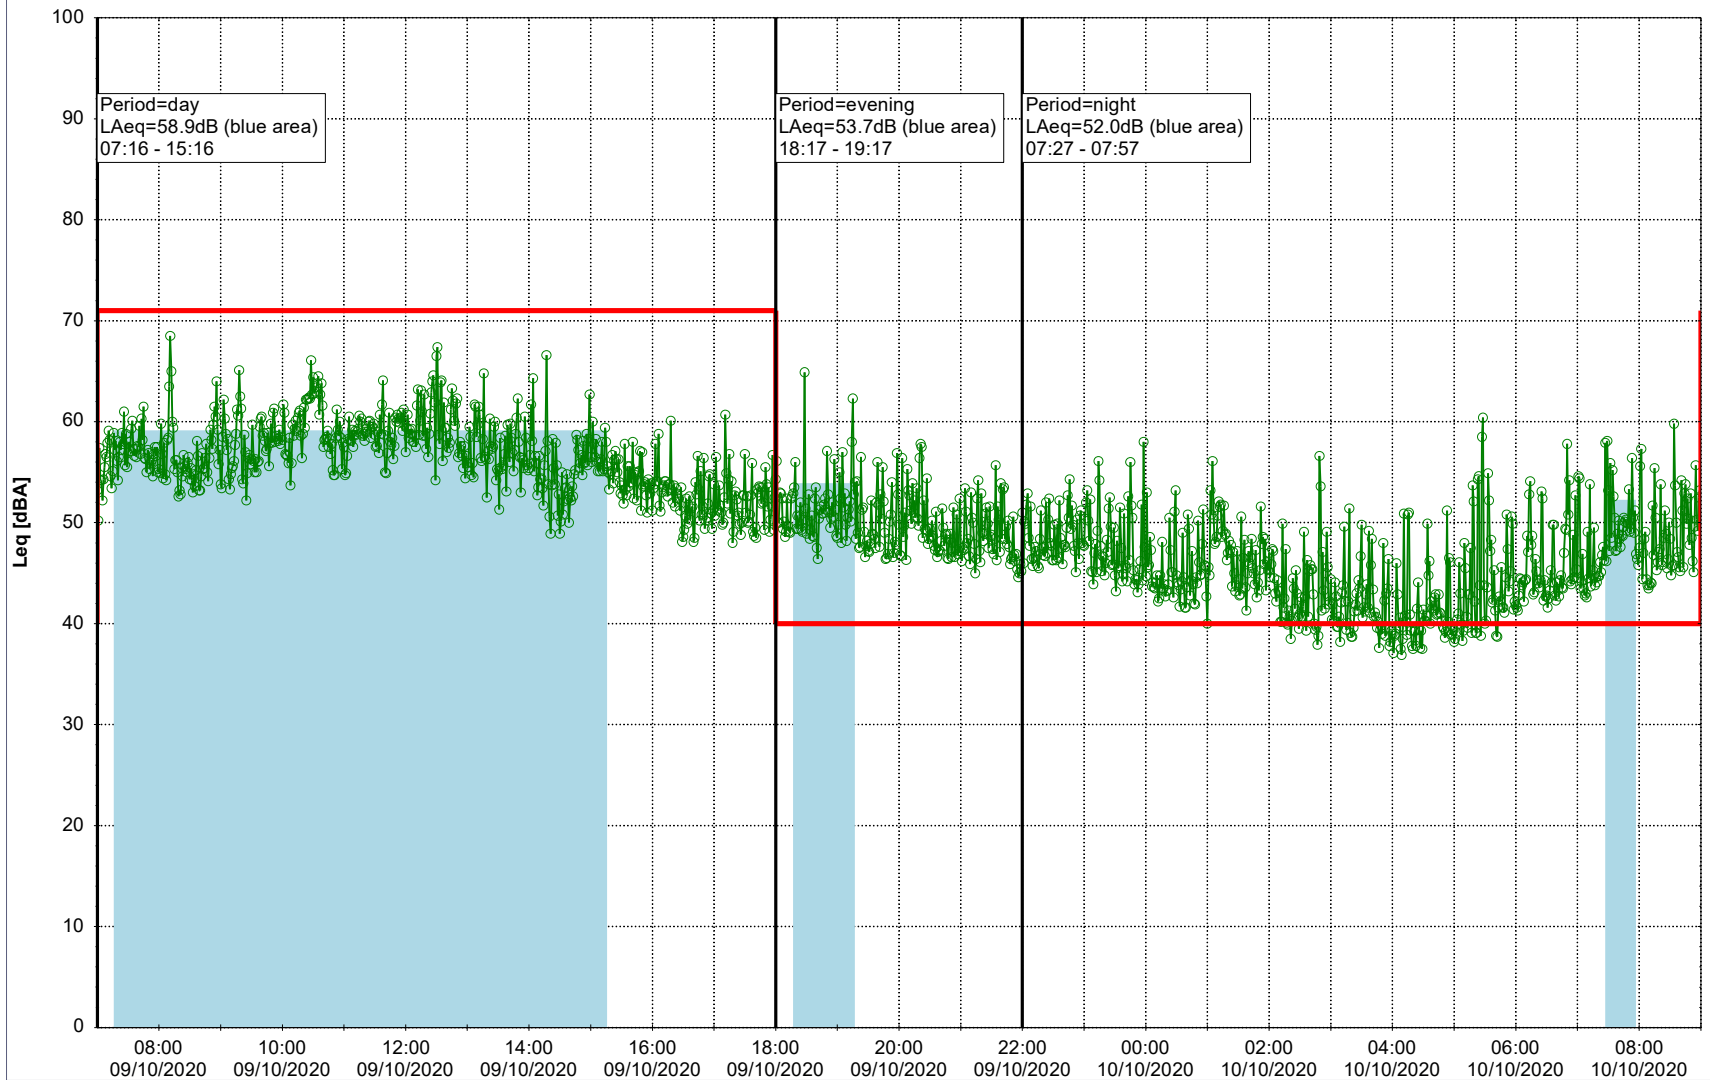

...

Noise Time Related Diagram

08/10/2020
09/10/2020

○ NEL_NS01

Project: Kronos Sydhavnen
Construction: Ny Ellebjerg
Location: N-V

Plan View

Remarks

...

Noise Time Related Diagram

09/10/2020
10/10/2020

○ NEL_NS01

Project: Kronos Sydhavnen
Construction: Ny Ellebjerg
Location: N-V

Plan View

Remarks

...

Noise Time Related Diagram

10/10/2020
11/10/2020

○ ○ ○ ○ NEL_NS01

Project: Kronos Sydhavnen
Construction: Ny Ellebjerg
Location: N-V

Plan View

Remarks

...

Noise Time Related Diagram

11/10/2020
12/10/2020