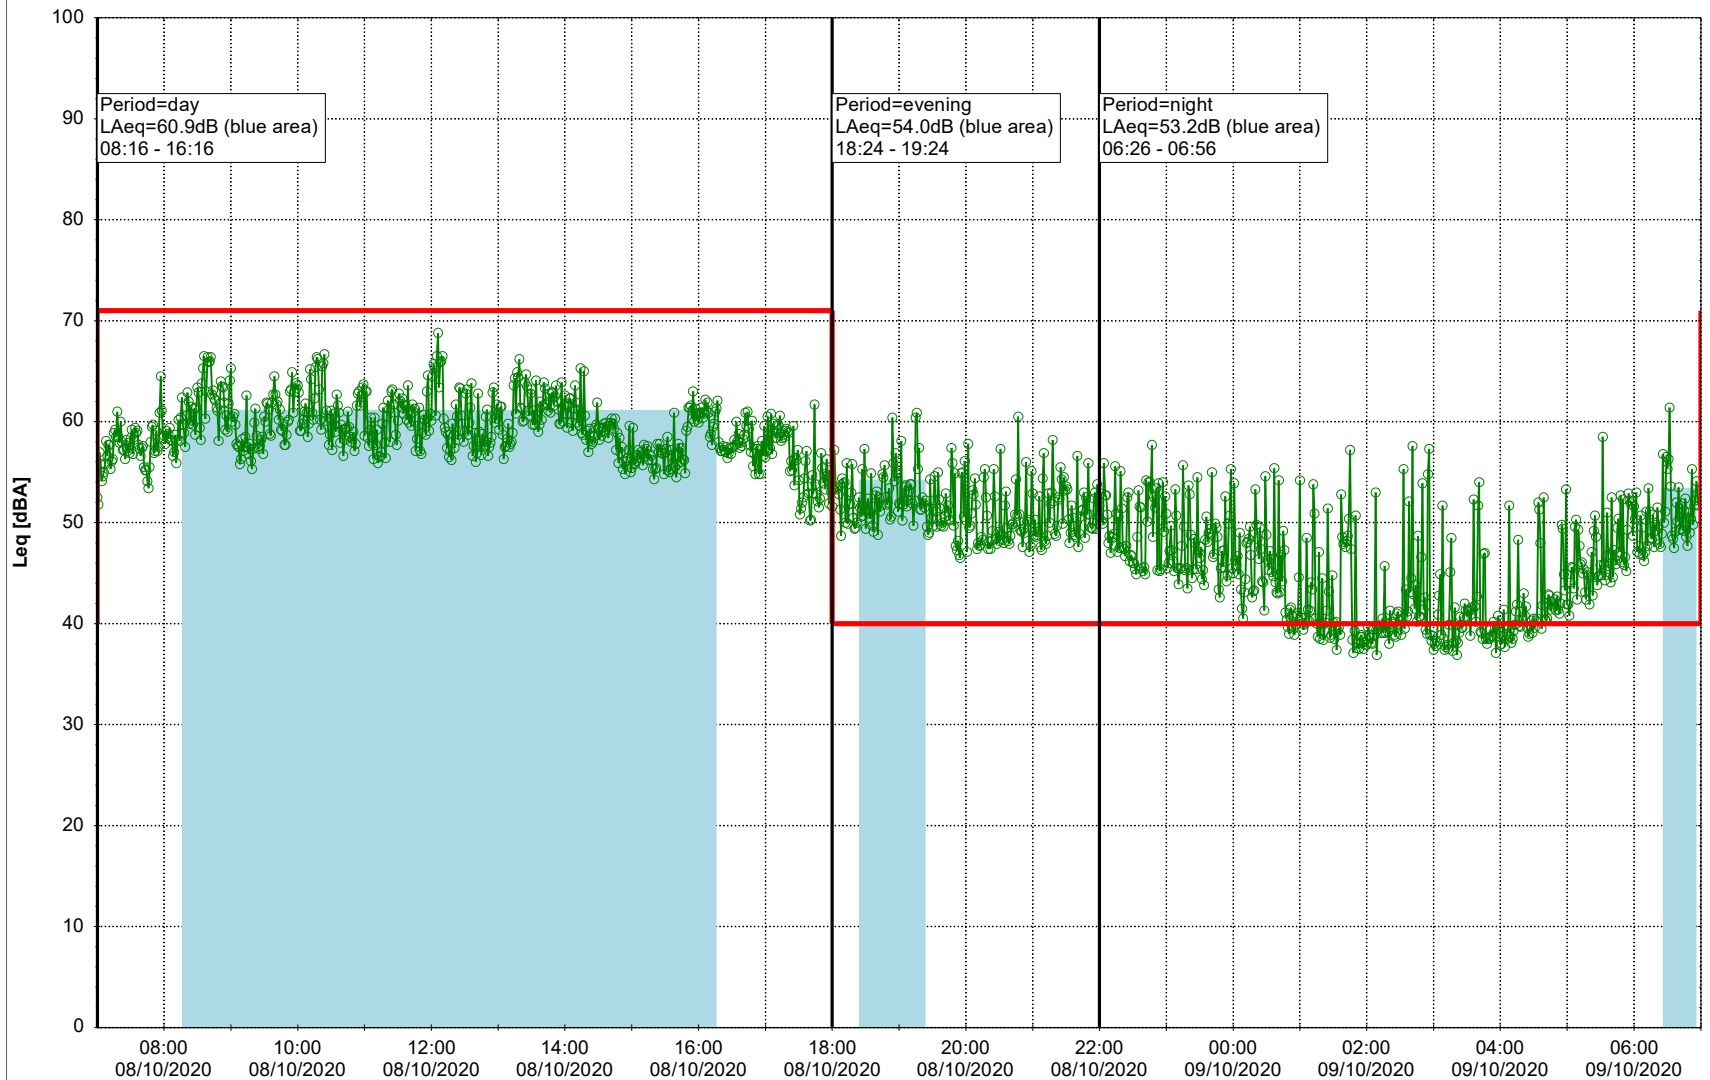

Remarks

...

Noise Time Related Diagram

07/10/2020
08/10/2020

○ ○ ○ ○ NEL_NS01

Project: Kronos Sydhavnen
Construction: Ny Ellebjerg
Location: N-V

Plan View

Remarks

...

Noise Time Related Diagram

08/10/2020
09/10/2020

○ NEL_NS01

Project: Kronos Sydhavnen
Construction: Ny Ellebjerg
Location: N-V

Plan View

Remarks

...

Noise Time Related Diagram

09/10/2020
10/10/2020

○ NEL_NS01

Project: Kronos Sydhavnen
Construction: Ny Ellebjerg
Location: N-V

Plan View

Remarks

...

Noise Time Related Diagram

10/10/2020
11/10/2020

○ ○ ○ ○ NEL_NS01

Project: Kronos Sydhavnen
Construction: Ny Ellebjerg
Location: N-V

Plan View

Remarks

...

Noise Time Related Diagram

11/10/2020
12/10/2020