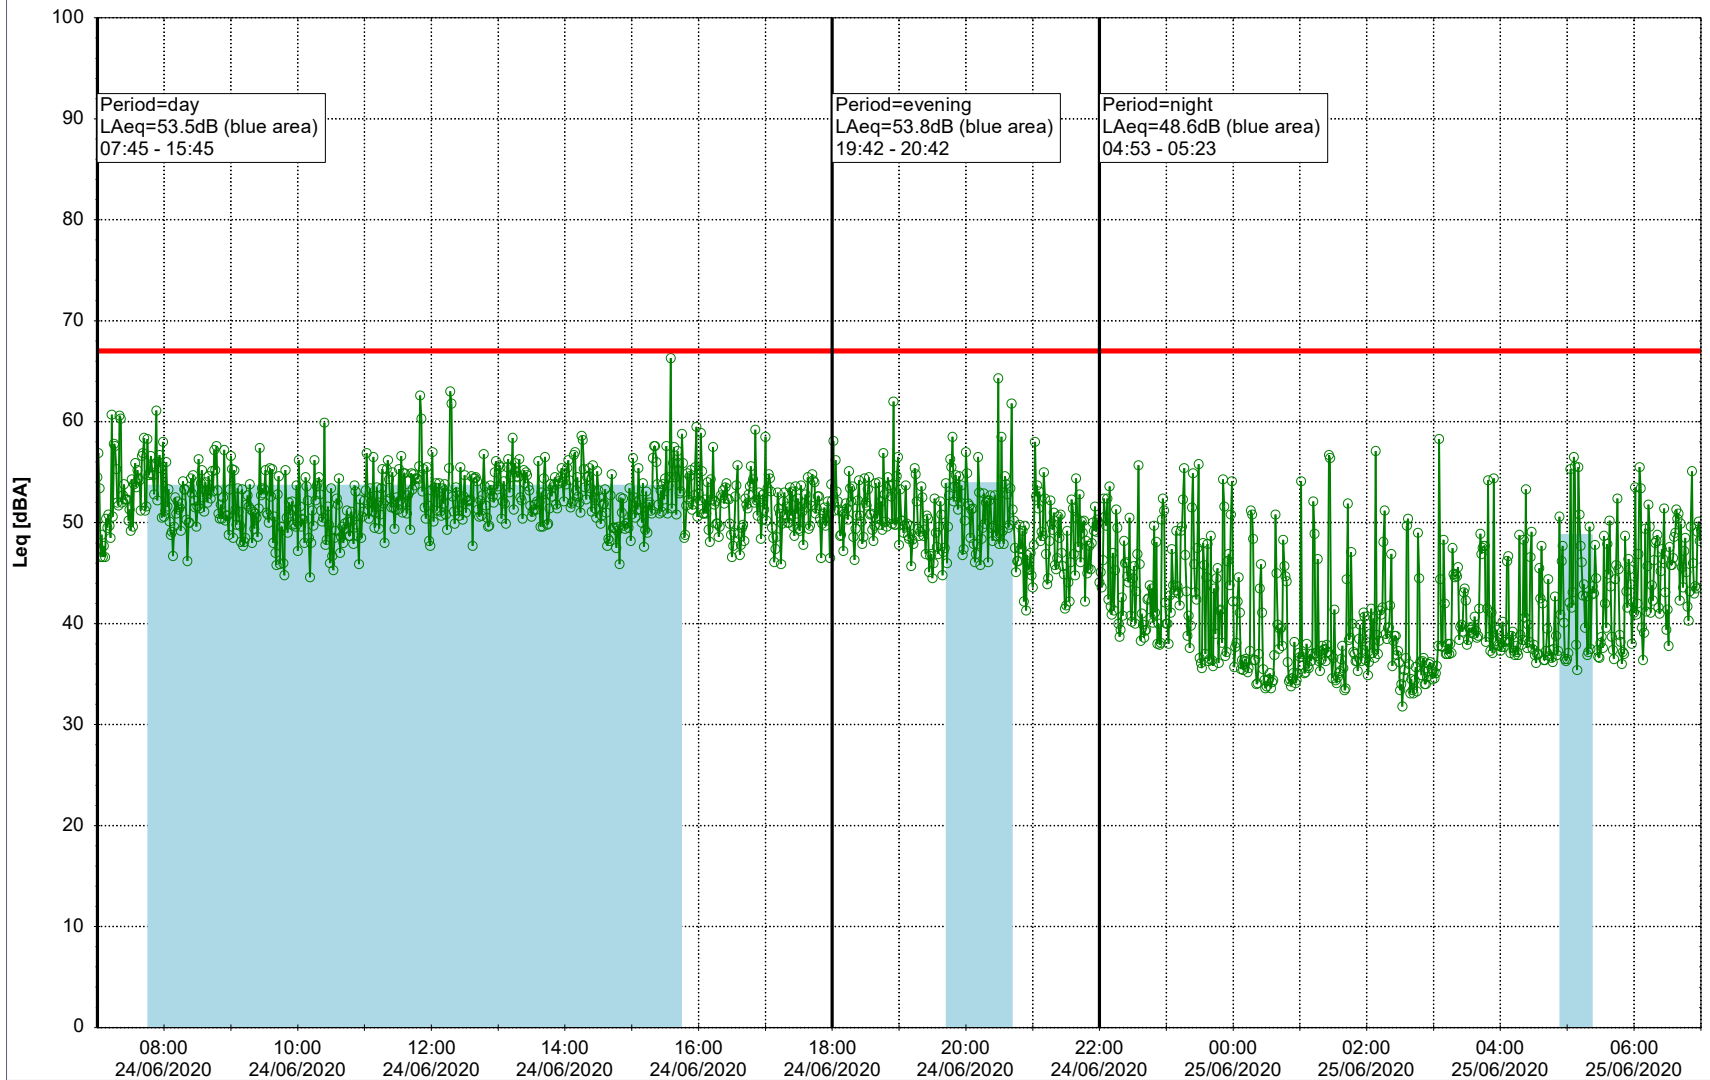

### Noise Time Related Diagram

23/06/2020  
24/06/2020

○ NEL\_NS01

Project: Kronos Sydhavnen  
Construction: Ny Ellebjerg  
Location: N-V

Plan View

Remarks

...

### Noise Time Related Diagram

24/06/2020  
25/06/2020

○○○ NEL\_NS01

**Project:** Kronos Sydhavnen  
**Construction:** Ny Ellebjerg  
**Location:** N-V

Plan View

Remarks

...

### Noise Time Related Diagram

26/06/2020  
27/06/2020

○ NEL\_NS01

Project: Kronos Sydhavnen  
Construction: Ny Ellebjerg  
Location: N-V

Plan View

Remarks

...

### Noise Time Related Diagram

27/06/2020  
28/06/2020

○ NEL\_NS01

**Project:** Kronos Sydhavnen  
**Construction:** Ny Ellebjerg  
**Location:** N-V

28/06/2020  
29/06/2020