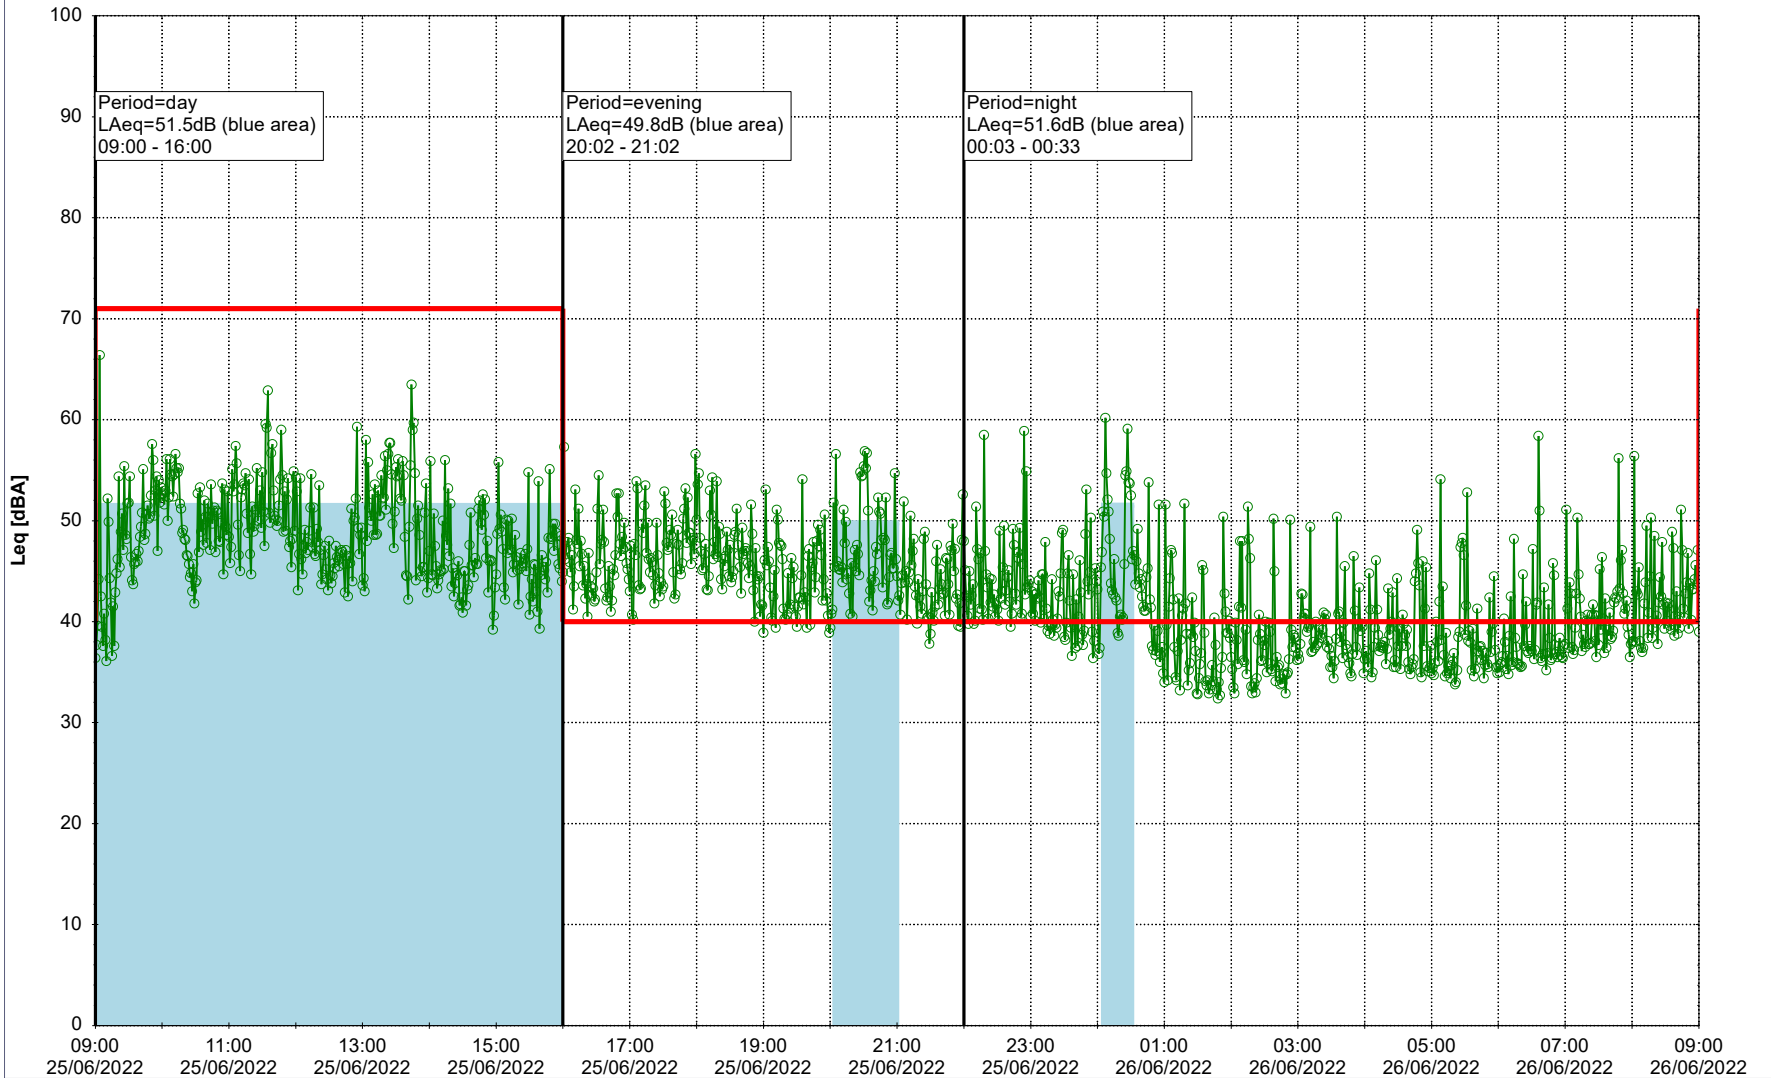

Noise Time Related Diagram

○○○ NEL_NS01

Project: Kronos Sydhavnen
Construction: Ny Ellebjerg
Location: N-V

Plan View

Remarks

...

Noise Time Related Diagram

24/06/2022
25/06/2022

○ ○ ○ ○ NEL_NS01

Project: Kronos Sydhavnen
Construction: Ny Ellebjerg
Location: N-V

Plan View

Remarks

...

Noise Time Related Diagram

25/06/2022
26/06/2022

○○○ NEL_NS01

Project: Kronos Sydhavnen
Construction: Ny Ellebjerg
Location: N-V

Plan View

Remarks

...

Noise Time Related Diagram

26/06/2022
27/06/2022

○ ○ ○ ○ NEL_NS01