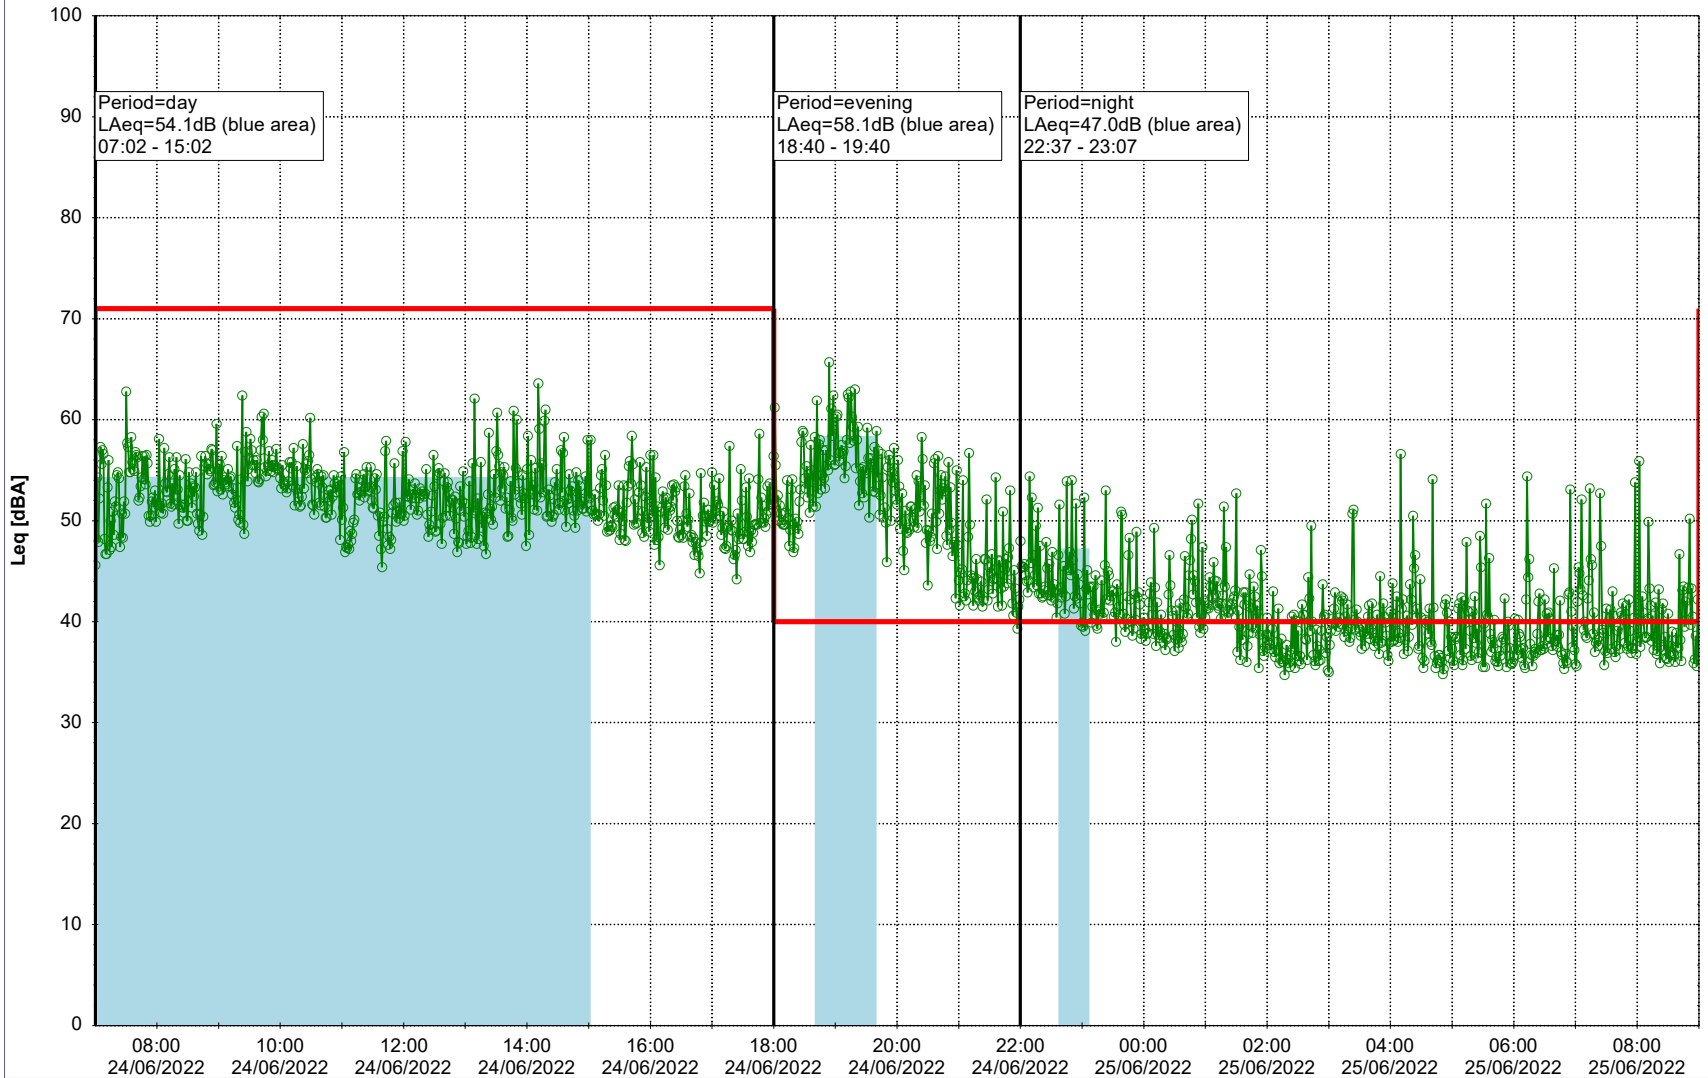

Noise Time Related Diagram

○○○ NEL_NS01

Project: Kronos Sydhavnen
Construction: Ny Ellebjerg
Location: N-V

Plan View

Remarks

...

Noise Time Related Diagram

24/06/2022
25/06/2022

○ ○ ○ ○ NEL_NS01

Project: Kronos Sydhavnen
Construction: Ny Ellebjerg
Location: N-V

Plan View

Remarks

...

Noise Time Related Diagram

25/06/2022
26/06/2022

○○○ NEL_NS01

Project: Kronos Sydhavnen
Construction: Ny Ellebjerg
Location: N-V

Plan View

Remarks

...

Noise Time Related Diagram

26/06/2022
27/06/2022

○ ○ ○ ○ NEL_NS01