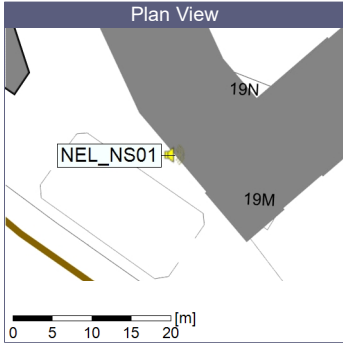

Project: Kronos Sydhavnen
Construction: Ny Ellebjerg
Location: N-V

22/06/2022
23/06/2022

Noise Time Related Diagram

○○○ NEL_NS01

Remarks

...