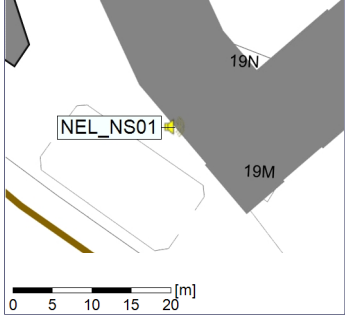

Project: Kronos Sydhavnen
Construction: Ny Ellebjerg
Location: N-V

23/06/2022
24/06/2022

Plan View