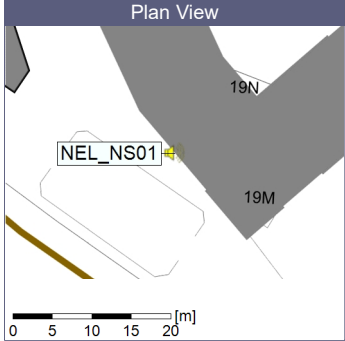

Project: Kronos Sydhavnen
Construction: Ny Ellebjerg
Location: N-V

21/06/2022
22/06/2022

Noise Time Related Diagram

○○○ NEL_NS01