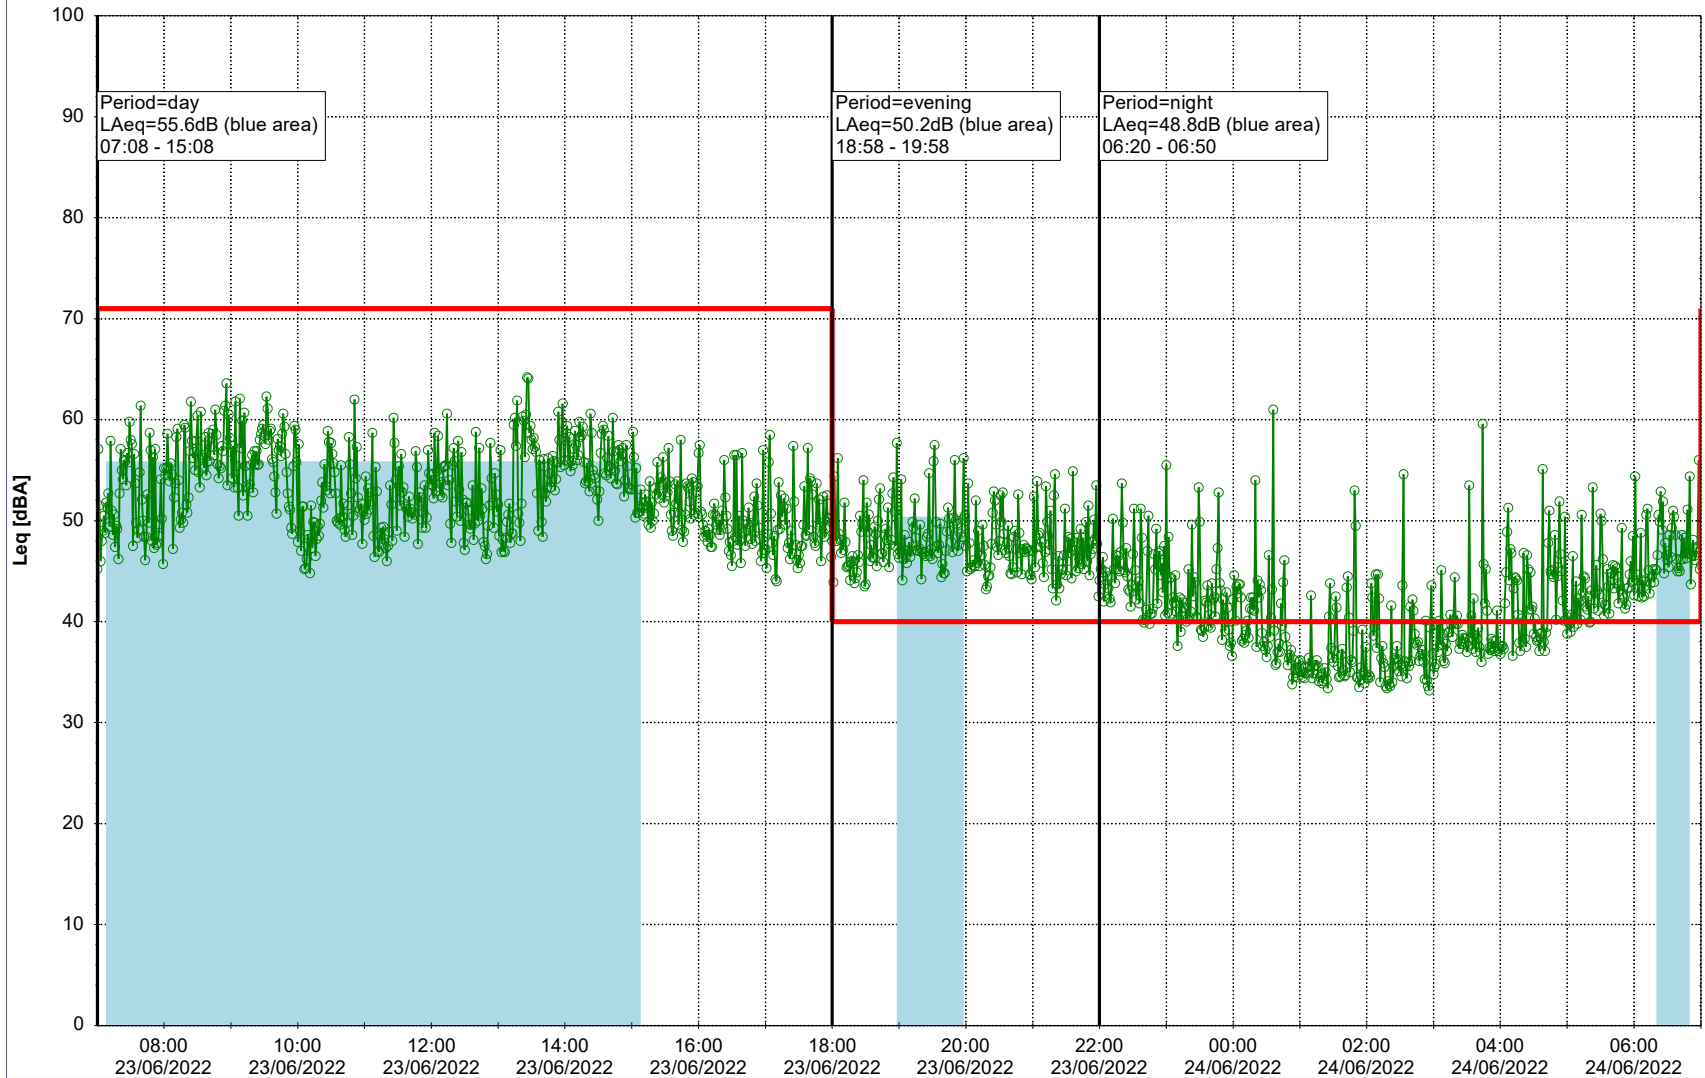

○○○ NEL_NS01

Remarks

...

Project: Kronos Sydhavnen
Construction: Ny Ellebjerg
Location: N-V

23/06/2022
24/06/2022

Plan View

Remarks

...

Noise Time Related Diagram

○○○ NEL_NS01

Project: Kronos Sydhavnen
Construction: Ny Ellebjerg
Location: N-V

Plan View

Remarks

...

Noise Time Related Diagram

24/06/2022
25/06/2022

○ ○ ○ ○ NEL_NS01

Project: Kronos Sydhavnen
Construction: Ny Ellebjerg
Location: N-V

Plan View

Remarks

...

Noise Time Related Diagram

25/06/2022
26/06/2022

○○○ NEL_NS01

Project: Kronos Sydhavnen
Construction: Ny Ellebjerg
Location: N-V

Plan View

Remarks

...

Noise Time Related Diagram

26/06/2022
27/06/2022

○ ○ ○ ○ NEL_NS01