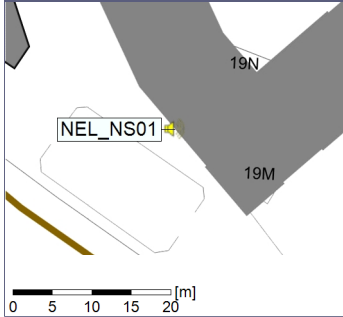

Project: Kronos Sydhavnen
Construction: Ny Ellebjerg
Location: N-V

Plan View

Remarks

...

Noise Time Related Diagram

20/06/2022
21/06/2022

○ NEL_NS01

Project: Kronos Sydhavnen
Construction: Ny Ellebjerg
Location: N-V

21/06/2022
22/06/2022

Noise Time Related Diagram

○○○ NEL_NS01

Remarks

...

Project: Kronos Sydhavnen
Construction: Ny Ellebjerg
Location: N-V

22/06/2022
23/06/2022

Noise Time Related Diagram

Project: Kronos Sydhavnen
Construction: Ny Ellebjerg
Location: N-V

Plan View

Remarks

...

Noise Time Related Diagram

26/06/2022
27/06/2022

○ ○ ○ ○ NEL_NS01