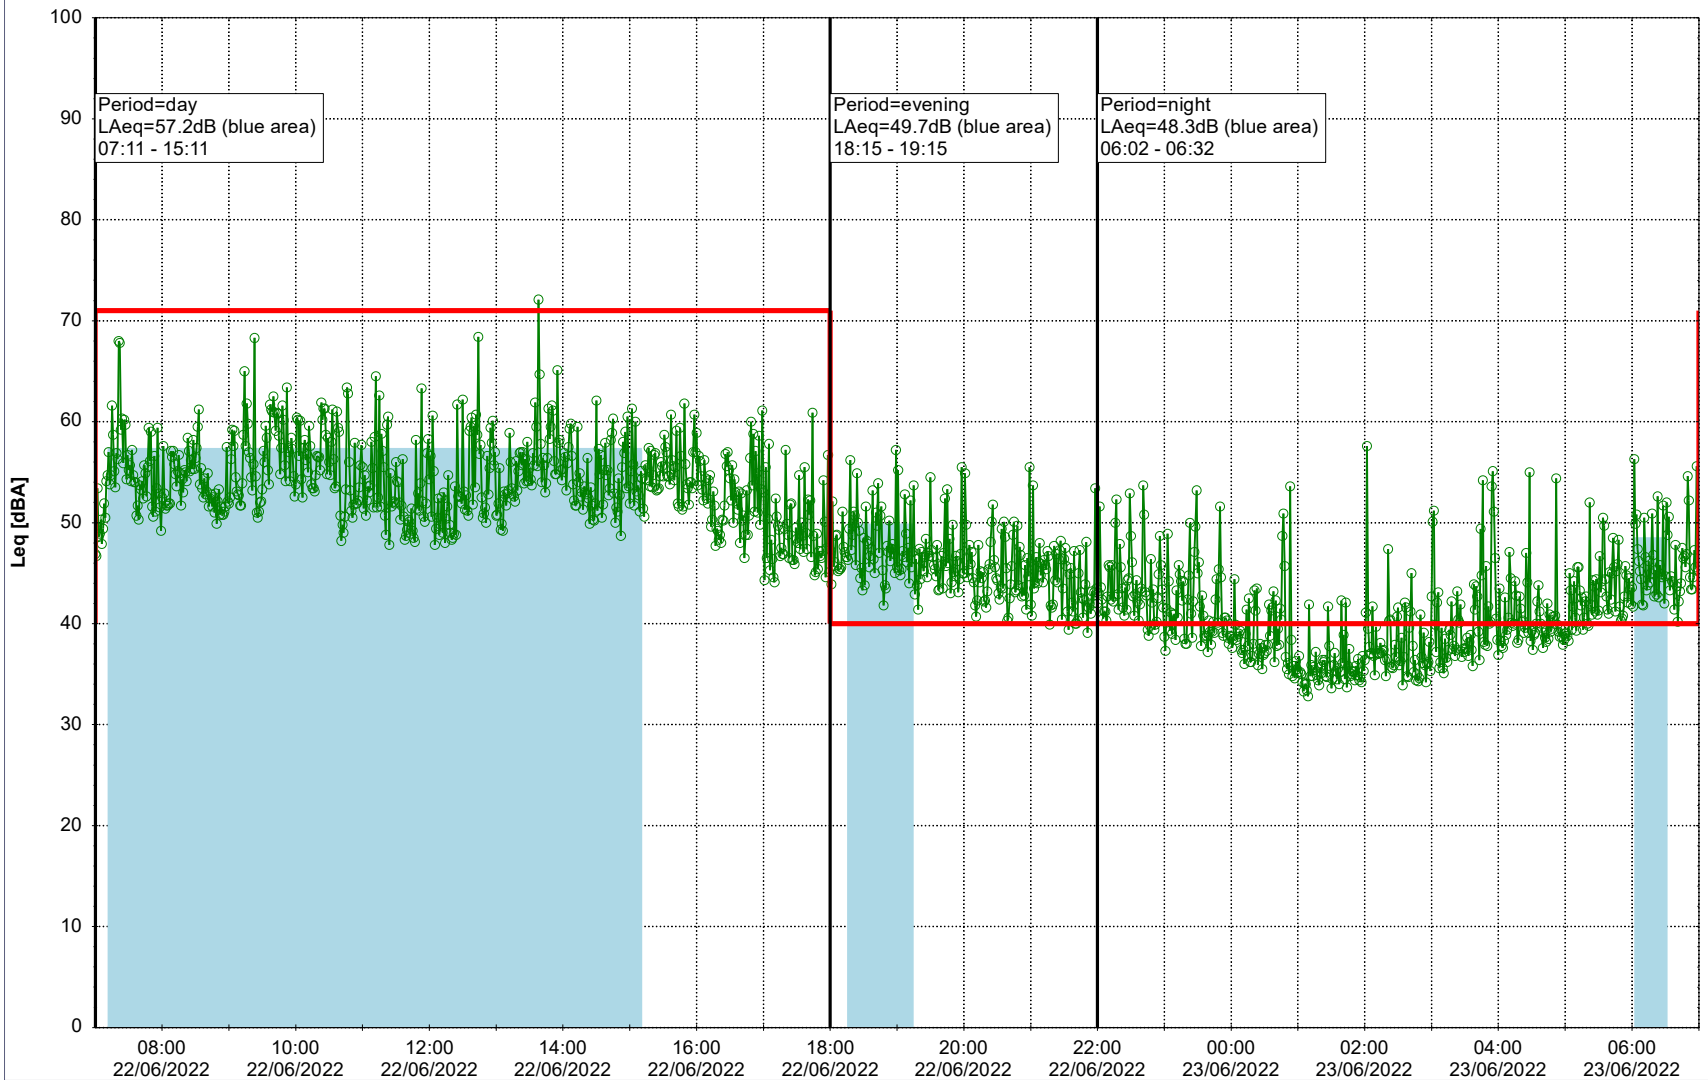

Project: Kronos Sydhavnen
Construction: Ny Ellebjerg
Location: N-V

22/06/2022
23/06/2022

Noise Time Related Diagram

○○○ NEL_NS01

Remarks

...