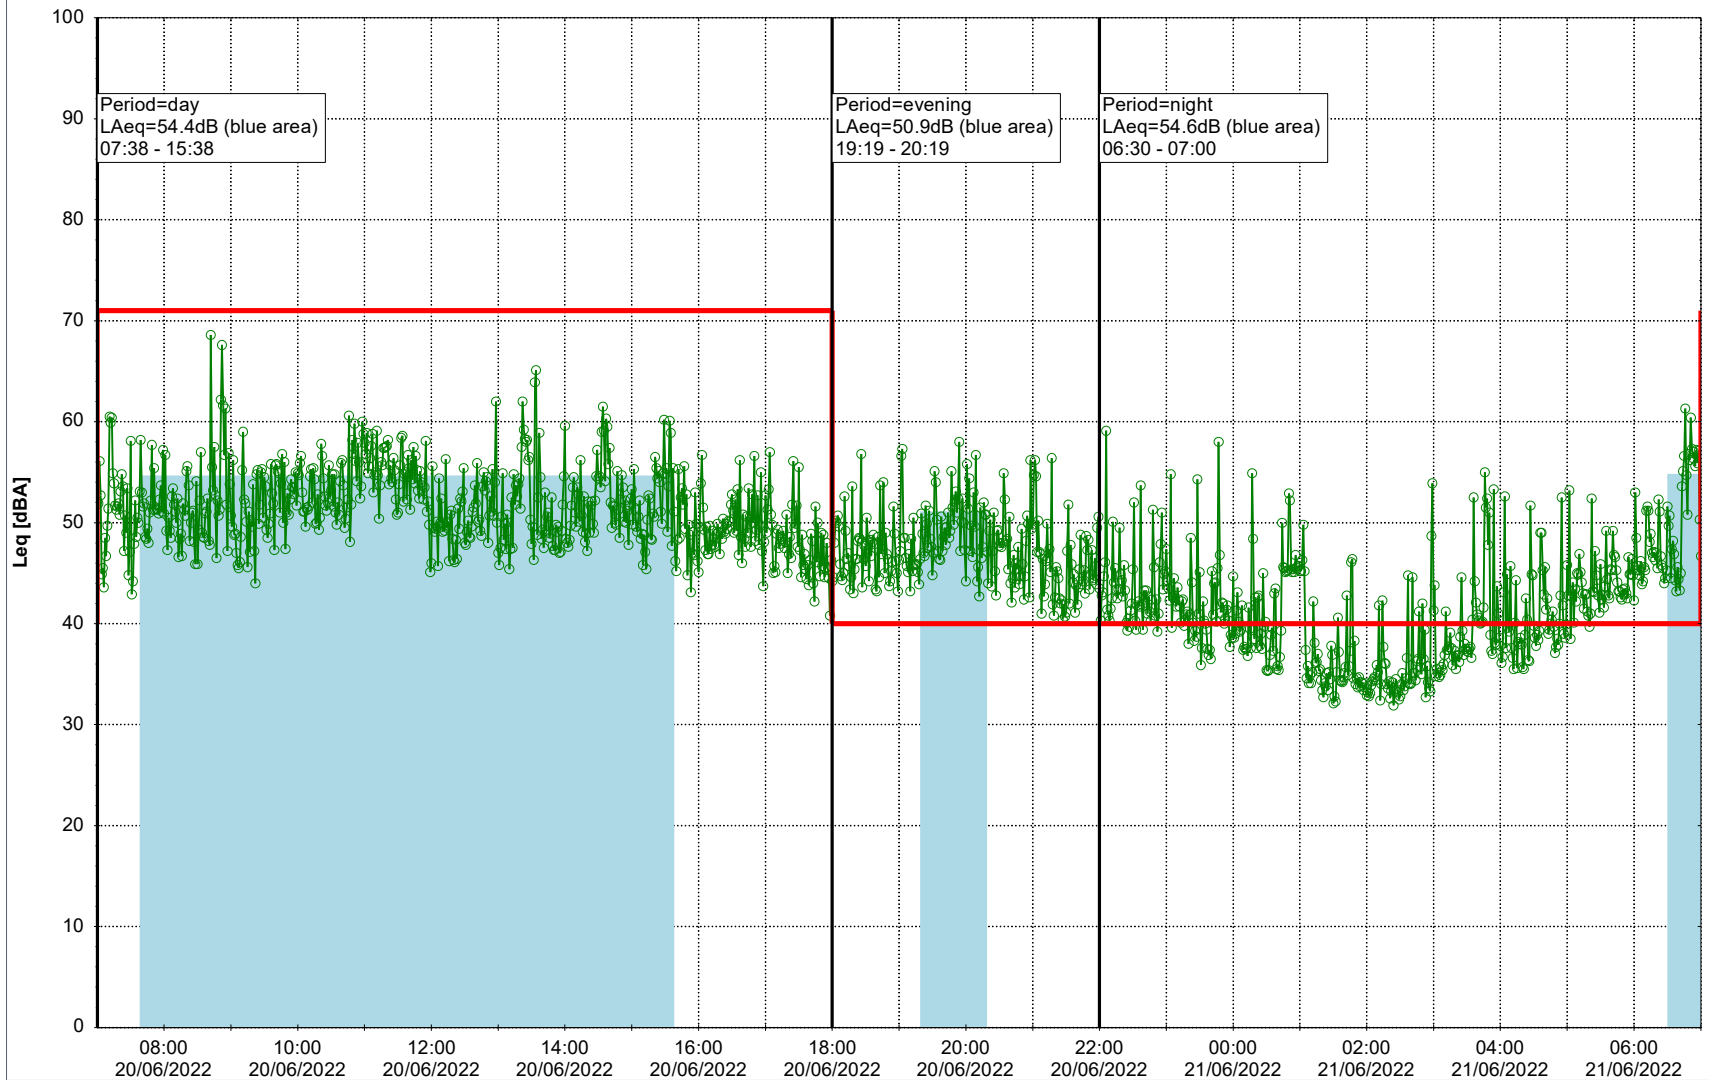

Project: Kronos Sydhavnen
Construction: Ny Ellebjerg
Location: N-V

Plan View

Remarks

...

Noise Time Related Diagram

20/06/2022
21/06/2022

○ NEL_NS01

Project: Kronos Sydhavnen
Construction: Ny Ellebjerg
Location: N-V

21/06/2022
22/06/2022

Noise Time Related Diagram

○○○ NEL_NS01

Remarks

...

Project: Kronos Sydhavnen
Construction: Ny Ellebjerg
Location: N-V

22/06/2022
23/06/2022

Noise Time Related Diagram

Noise Time Related Diagram

○○○ NEL_NS01

Project: Kronos Sydhavnen
Construction: Ny Ellebjerg
Location: N-V

Plan View

Remarks

...

Noise Time Related Diagram

24/06/2022
25/06/2022

Project: Kronos Sydhavnen
Construction: Ny Ellebjerg
Location: N-V

Plan View

Remarks

...

Noise Time Related Diagram

26/06/2022
27/06/2022

○ ○ ○ ○ NEL_NS01