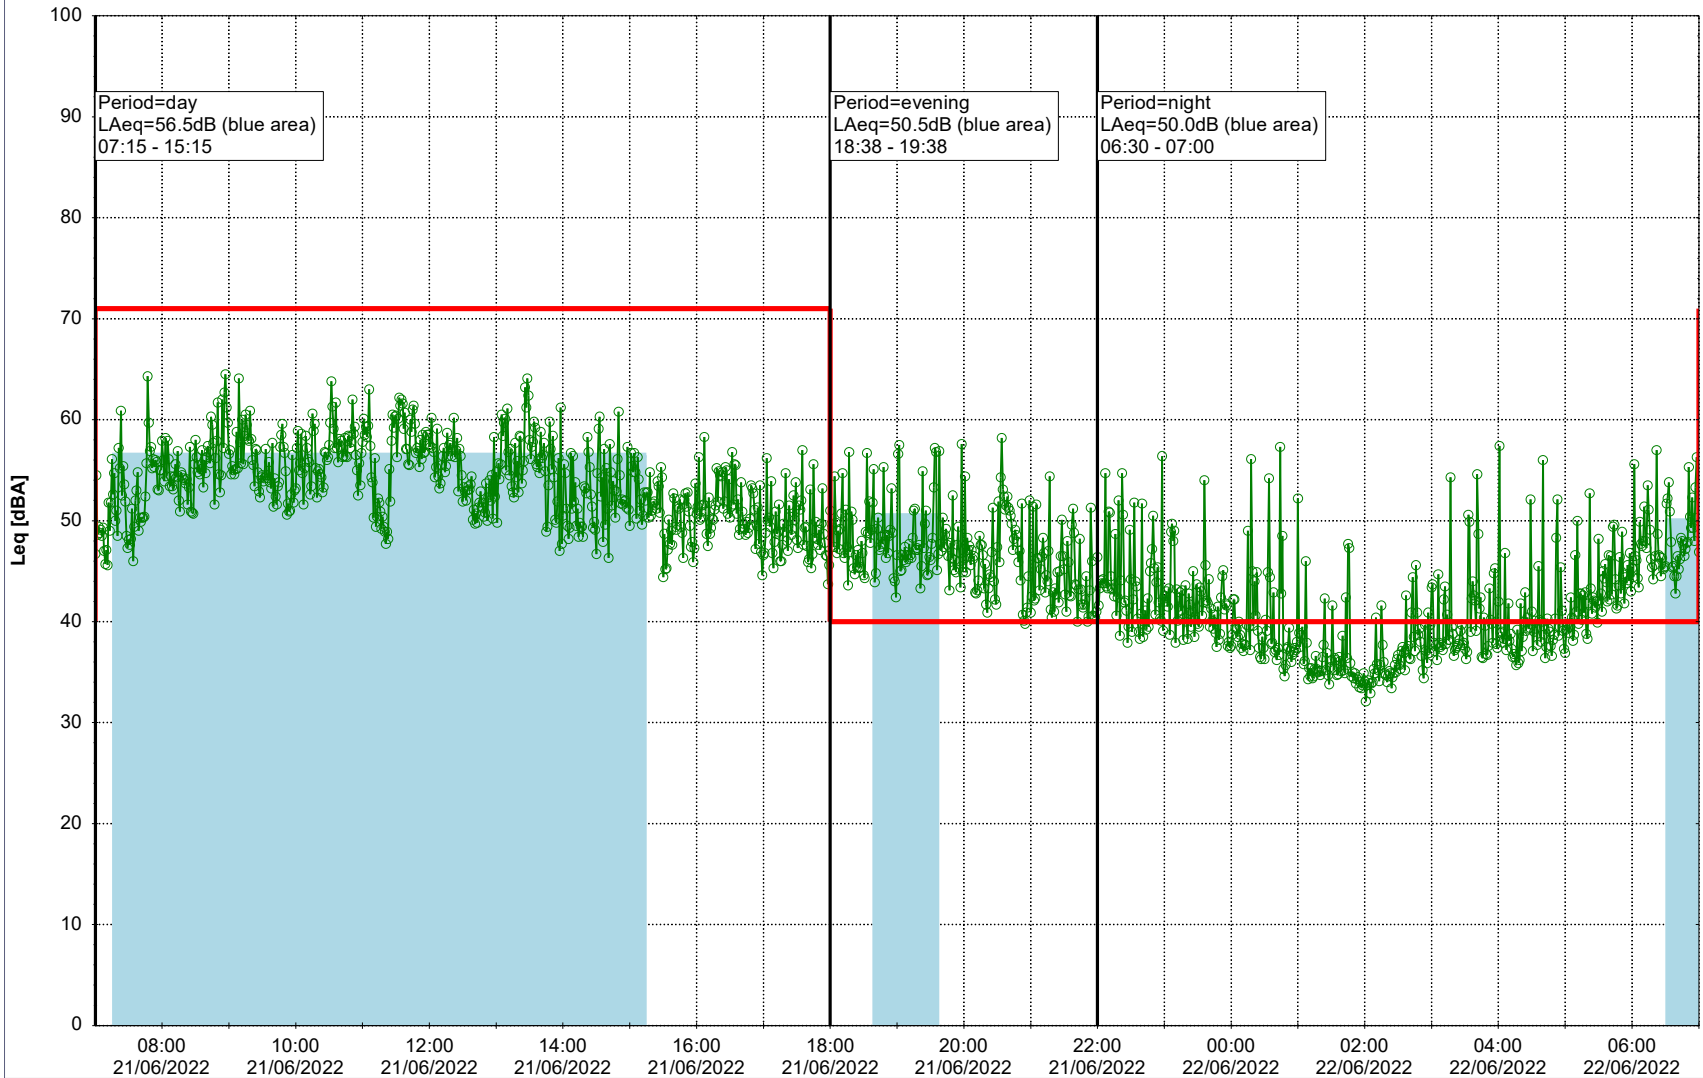

21/06/2022
22/06/2022

Noise Time Related Diagram

○○○ NEL_NS01

Remarks

...

Project: Kronos Sydhavnen
Construction: Ny Ellebjerg
Location: N-V

22/06/2022
23/06/2022

Noise Time Related Diagram

Noise Time Related Diagram

○○○ NEL_NS01

Project: Kronos Sydhavnen
Construction: Ny Ellebjerg
Location: N-V

Plan View

Remarks

...

Noise Time Related Diagram

24/06/2022
25/06/2022

○ ○ ○ ○ NEL_NS01

Project: Kronos Sydhavnen
Construction: Ny Ellebjerg
Location: N-V

Plan View

Remarks

...

Noise Time Related Diagram

25/06/2022
26/06/2022

○○○ NEL_NS01

Project: Kronos Sydhavnen
Construction: Ny Ellebjerg
Location: N-V

Plan View

Remarks

...

Noise Time Related Diagram

26/06/2022
27/06/2022

○ ○ ○ ○ NEL_NS01