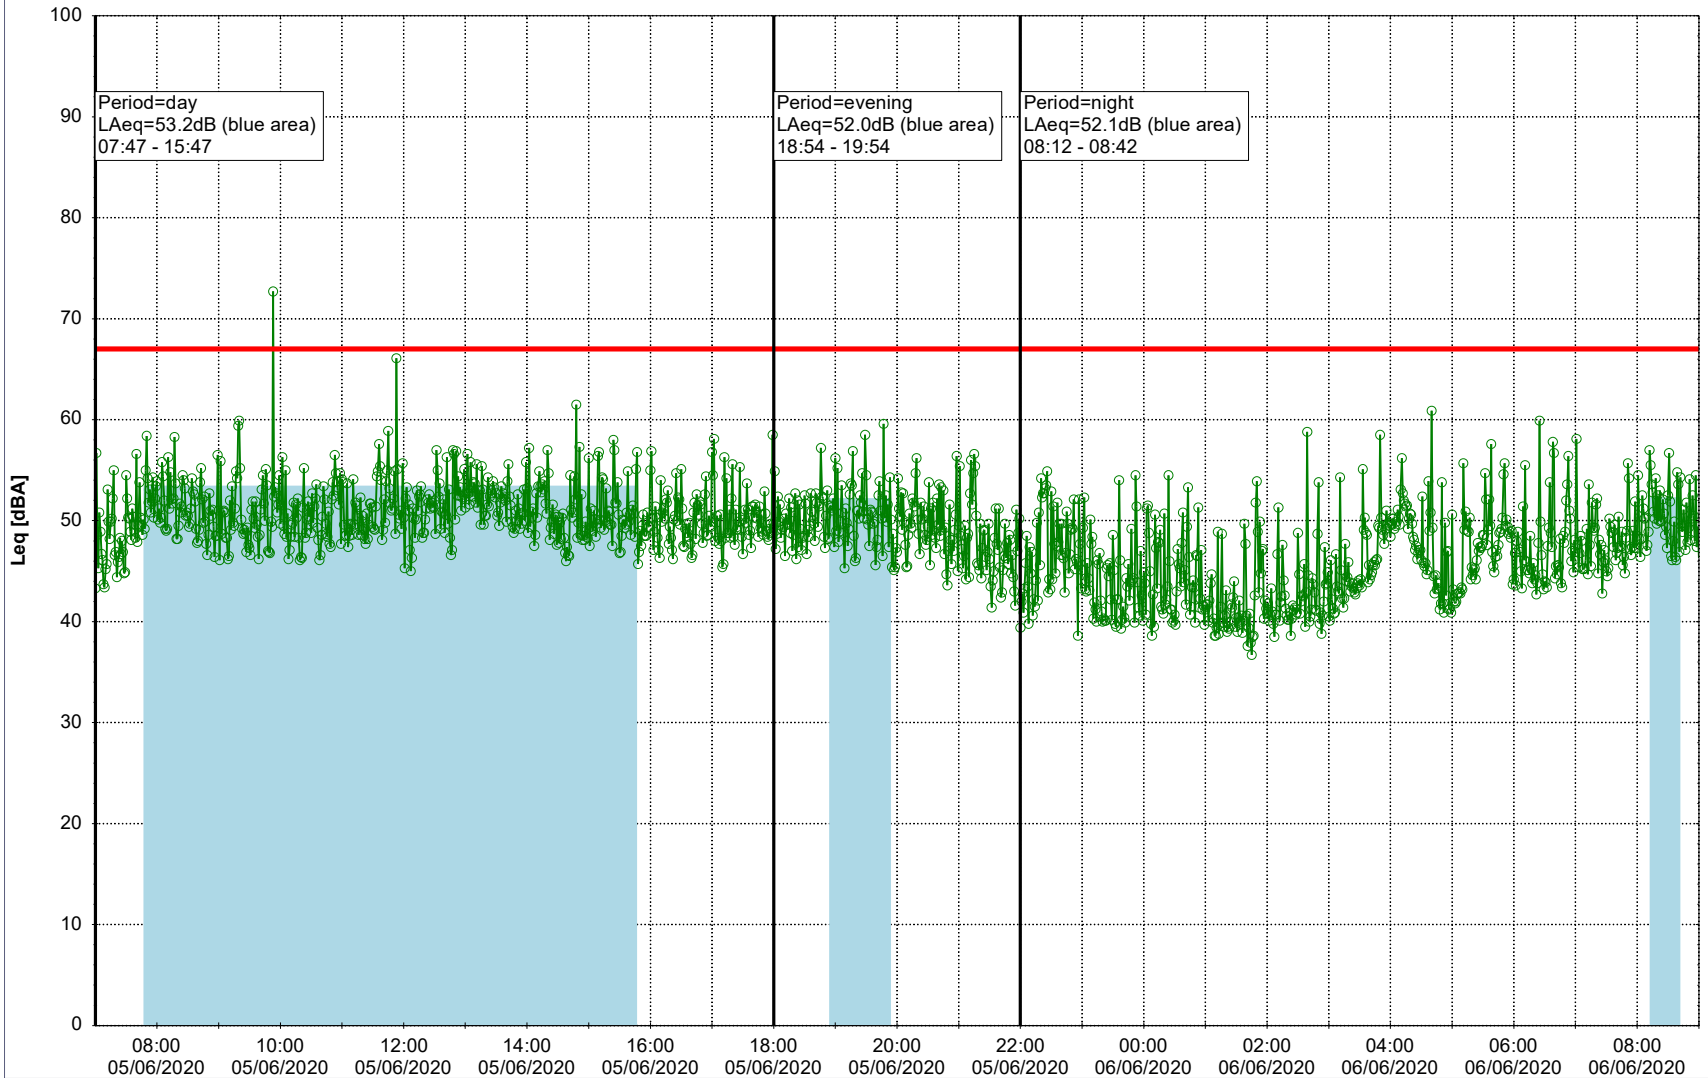

### Noise Time Related Diagram

04/06/2020

05/06/2020

○ NEL\_NS01

Project: Kronos Sydhavnen  
Construction: Ny Ellebjerg  
Location: N-V

Plan View

Remarks

...

### Noise Time Related Diagram

05/06/2020  
06/06/2020

○○○ NEL\_NS01

**Project:** Kronos Sydhavnen  
**Construction:** Ny Ellebjerg  
**Location:** N-V

Plan View

Remarks

...

### Noise Time Related Diagram

06/06/2020  
07/06/2020

○○○ NEL\_NS01

Project: Kronos Sydhavnen  
Construction: Ny Ellebjerg  
Location: N-V

Plan View

Remarks

...